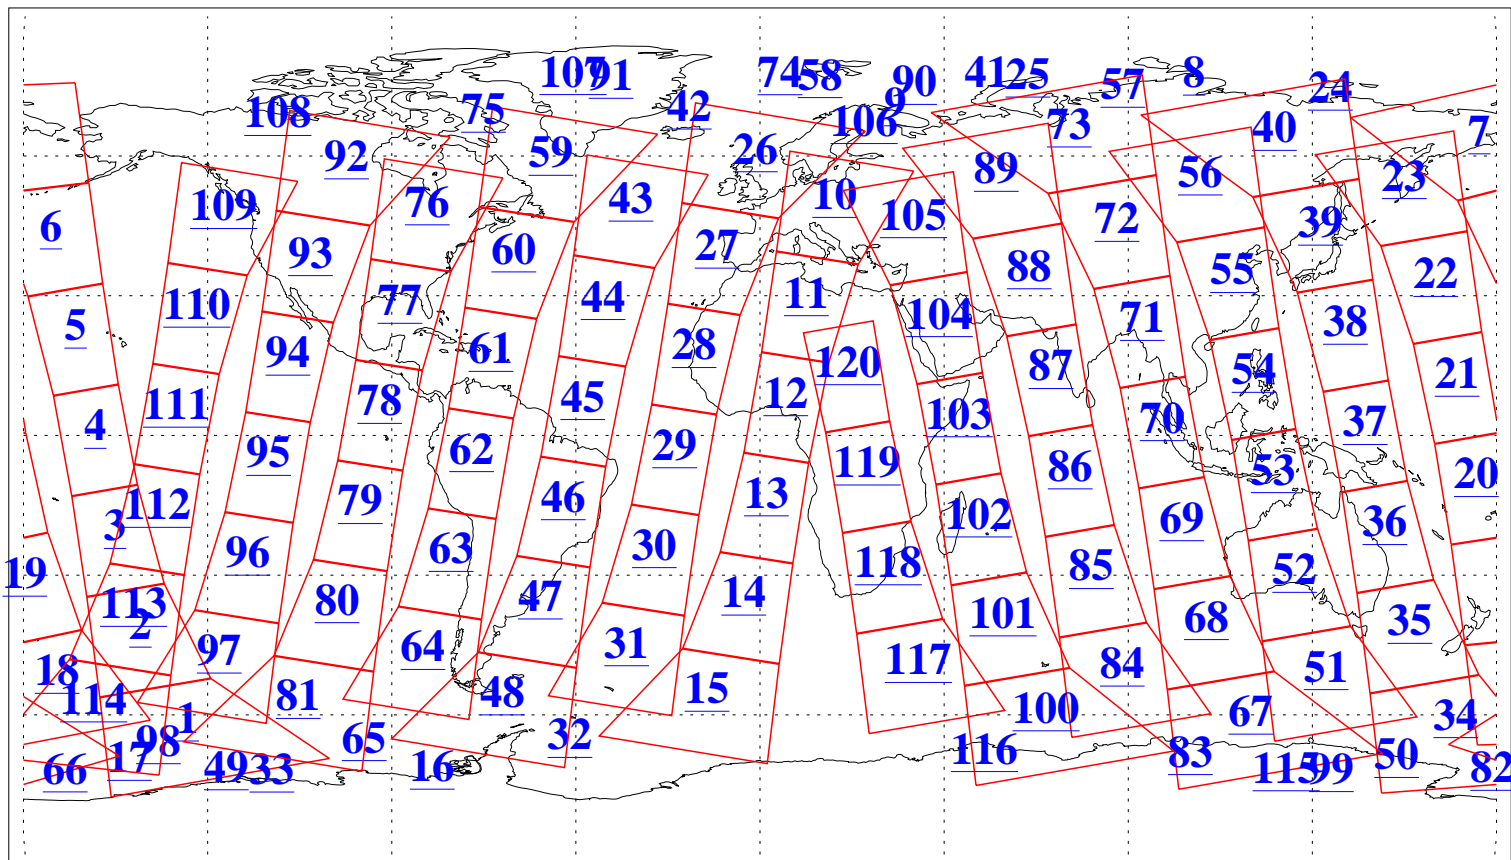

L1B Availability
AMSU Granules: 238
HSB Granules: 0
AIRS Granules: 240

19 Mar 2019
DoY 78
Aqua Day 6163
Granules: 1 to 120

Granules: 121 to 240

Legend: AMSU Available, HSB Available, AIRS Available

L1B Availability
AMSU Granules: 238
HSB Granules: 0
AIRS Granules: 240

19 Mar 2019
DoY 78
Aqua Day 6163
Ascending Granules

Descending Granules

Legend: AMSU Available, HSB Available, AIRS Available

L1B Availability
AMSU Granules: 238
HSB Granules: 0
AIRS Granules: 240

19 Mar 2019
DoY 78
Aqua Day 6163

Northern Hemisphere Granules

Southern Hemisphere Granules

Legend: AMSU Available, HSB Available, AIRS Available