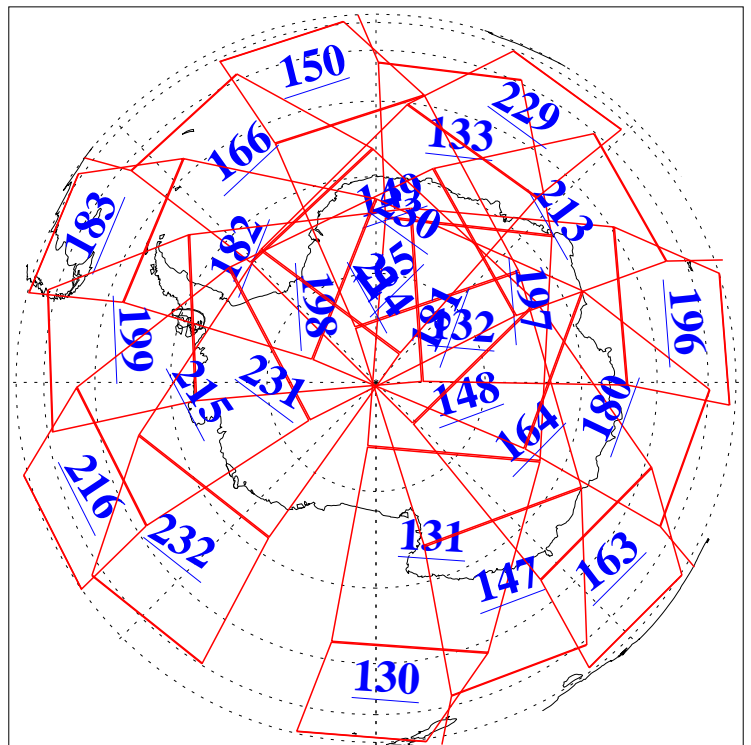

19 Mar 2019
DoY 78
Aqua Day 6163
Ascending Granules

Descending Granules

Legend: AMSU Available, HSB Available, AIRS Available

L1B Availability
AMSU Granules: 238
HSB Granules: 0
AIRS Granules: 240

19 Mar 2019
DoY 78
Aqua Day 6163

Northern Hemisphere Granules

Southern Hemisphere Granules

Legend: AMSU Available, HSB Available, AIRS Available