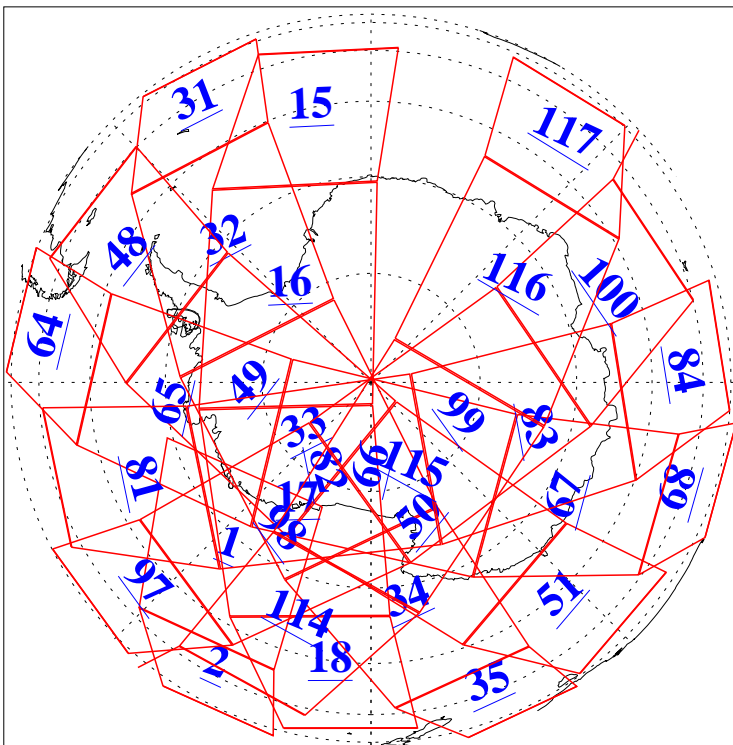

L1B Availability
AMSU Granules: 238
HSB Granules: 0
AIRS Granules: 240

19 Mar 2019
DoY 78
Aqua Day 6163
Granules: 1 to 120

Granules: 121 to 240

Legend: AMSU Available, HSB Available, AIRS Available

L1B Availability
AMSU Granules: 238
HSB Granules: 0
AIRS Granules: 240

19 Mar 2019
DoY 78
Aqua Day 6163
Ascending Granules

Descending Granules

Legend: AMSU Available, HSB Available, AIRS Available

L1B Availability
AMSU Granules: 238
HSB Granules: 0
AIRS Granules: 240

19 Mar 2019
DoY 78
Aqua Day 6163

Northern Hemisphere Granules

Southern Hemisphere Granules

Legend: AMSU Available, HSB Available, AIRS Available