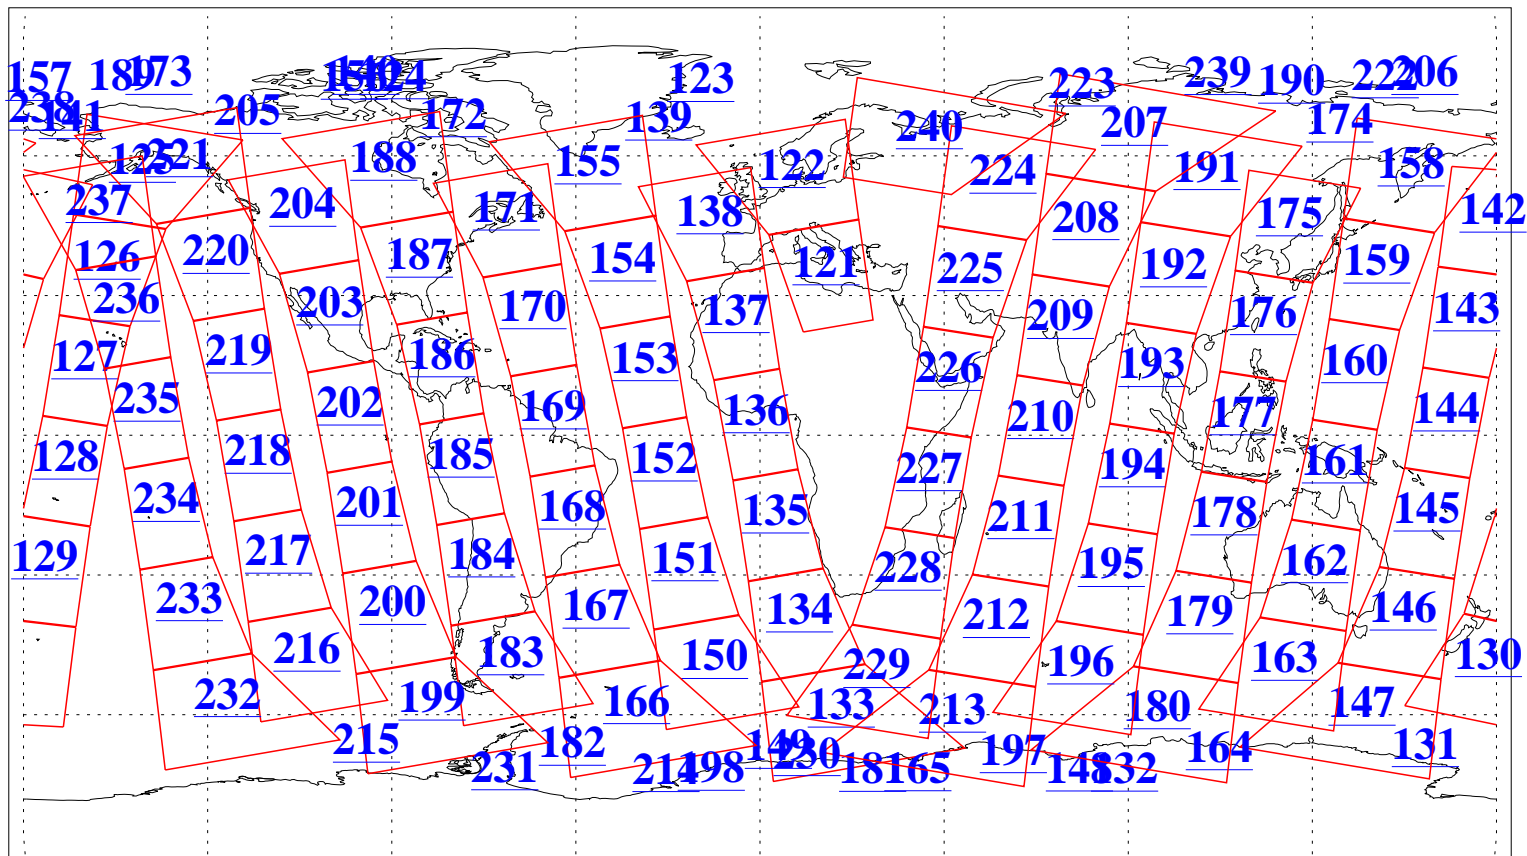

L1B Availability
AMSU Granules: 238
HSB Granules: 0
AIRS Granules: 240

19 Mar 2019
DoY 78
Aqua Day 6163
Granules: 1 to 120

Granules: 121 to 240

Legend: AMSU Available, HSB Available, AIRS Available

L1B Availability
AMSU Granules: 238
HSB Granules: 0
AIRS Granules: 240

19 Mar 2019
DoY 78
Aqua Day 6163
Ascending Granules

Descending Granules

Legend: AMSU Available, HSB Available, AIRS Available

L1B Availability
AMSU Granules: 238
HSB Granules: 0
AIRS Granules: 240

19 Mar 2019
DoY 78
Aqua Day 6163

Northern Hemisphere Granules

Southern Hemisphere Granules

Legend: AMSU Available, HSB Available, AIRS Available