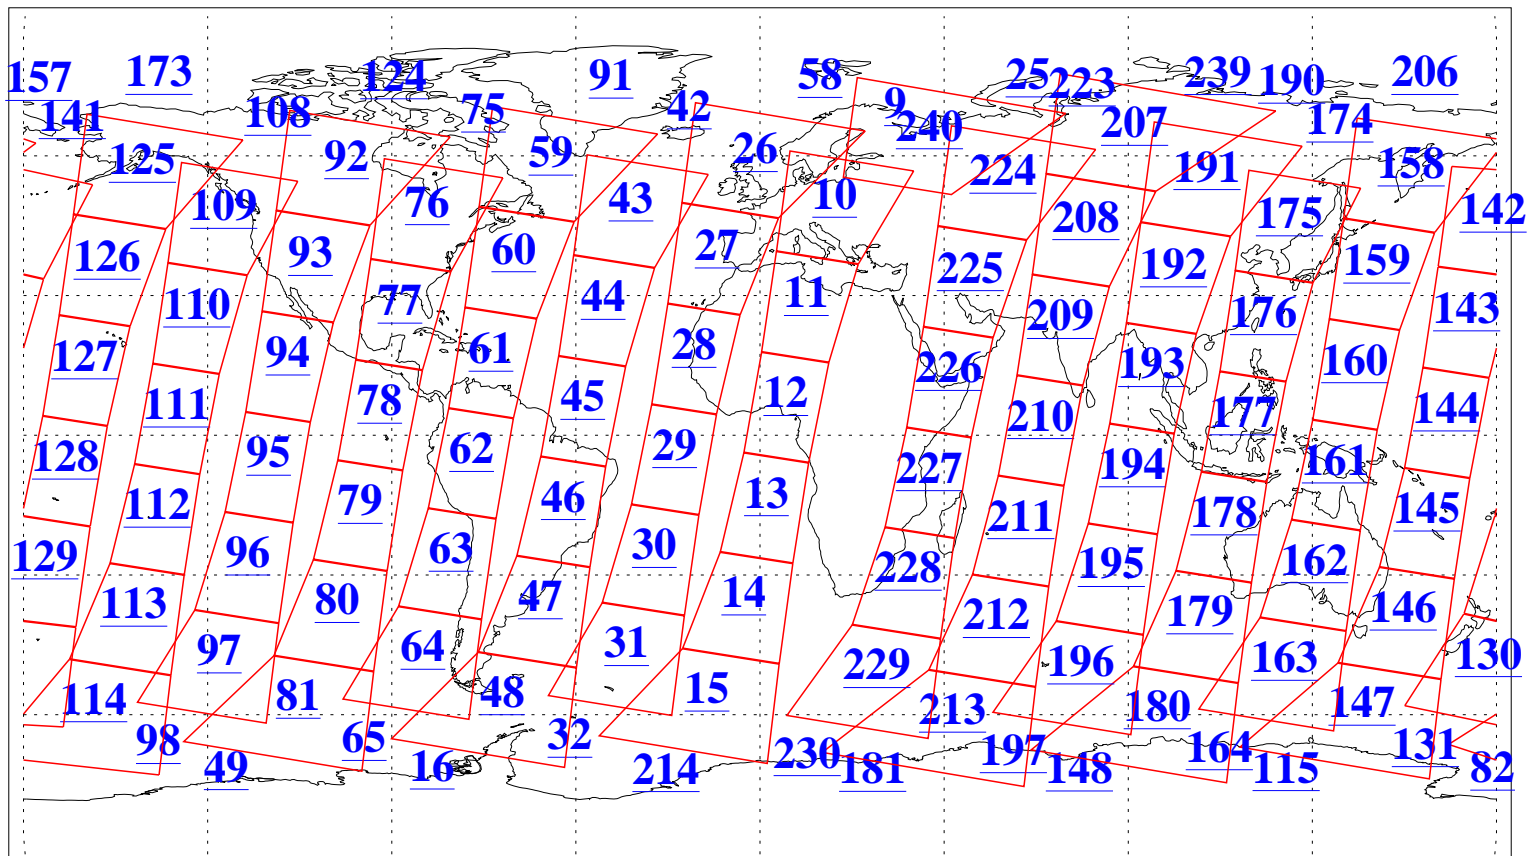

L1B Availability
AMSU Granules: 238
HSB Granules: 0
AIRS Granules: 240

19 Mar 2019
DoY 78
Aqua Day 6163
Granules: 1 to 120

Granules: 121 to 240

Legend: AMSU Available, HSB Available, AIRS Available

L1B Availability
AMSU Granules: 238
HSB Granules: 0
AIRS Granules: 240

19 Mar 2019
DoY 78
Aqua Day 6163
Ascending Granules

Descending Granules

Legend: AMSU Available, HSB Available, AIRS Available

L1B Availability
AMSU Granules: 238
HSB Granules: 0
AIRS Granules: 240

19 Mar 2019
DoY 78
Aqua Day 6163

Northern Hemisphere Granules

Southern Hemisphere Granules

Legend: AMSU Available, HSB Available, AIRS Available