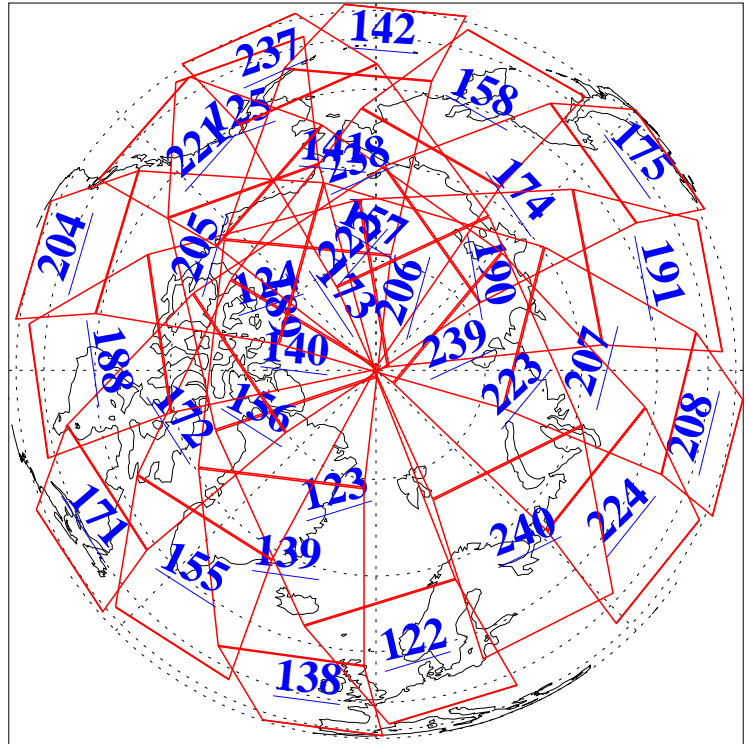

19 Mar 2019
DoY 78
Aqua Day 6163
Ascending Granules

Descending Granules

Legend: AMSU Available, HSB Available, AIRS Available

L1B Availability
AMSU Granules: 238
HSB Granules: 0
AIRS Granules: 240

19 Mar 2019
DoY 78
Aqua Day 6163

Northern Hemisphere Granules

Southern Hemisphere Granules

Legend: AMSU Available, HSB Available, AIRS Available