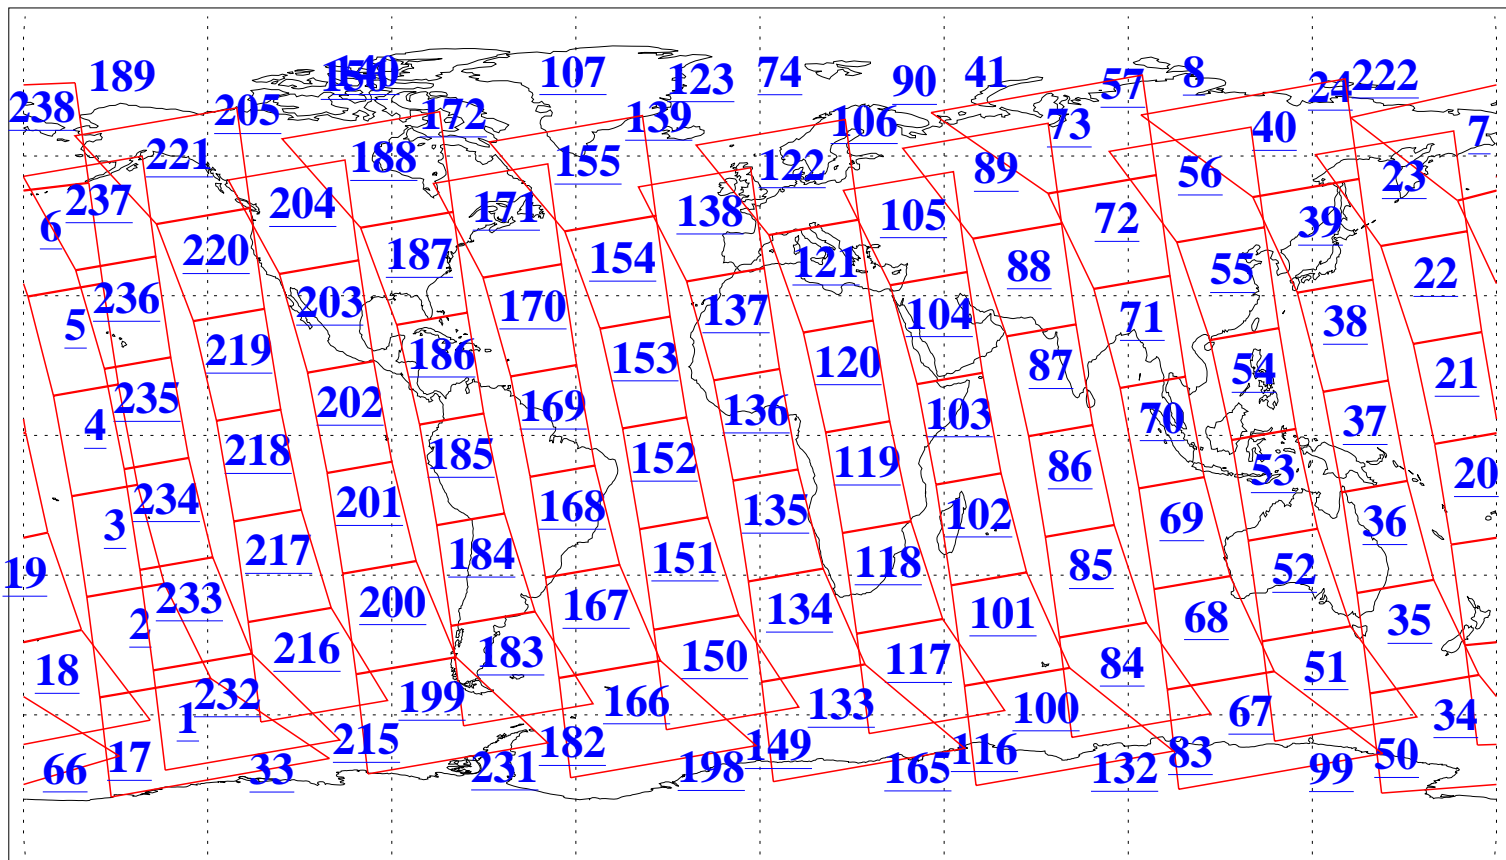

L1B Availability
AMSU Granules: 238
HSB Granules: 0
AIRS Granules: 240

19 Mar 2019
DoY 78
Aqua Day 6163
Granules: 1 to 120

Granules: 121 to 240

Legend: AMSU Available, HSB Available, AIRS Available

L1B Availability
AMSU Granules: 238
HSB Granules: 0
AIRS Granules: 240

19 Mar 2019
DoY 78
Aqua Day 6163
Ascending Granules

Descending Granules

Legend: AMSU Available, HSB Available, AIRS Available

L1B Availability
AMSU Granules: 238
HSB Granules: 0
AIRS Granules: 240

19 Mar 2019
DoY 78
Aqua Day 6163

Northern Hemisphere Granules

Southern Hemisphere Granules

Legend: AMSU Available, HSB Available, AIRS Available