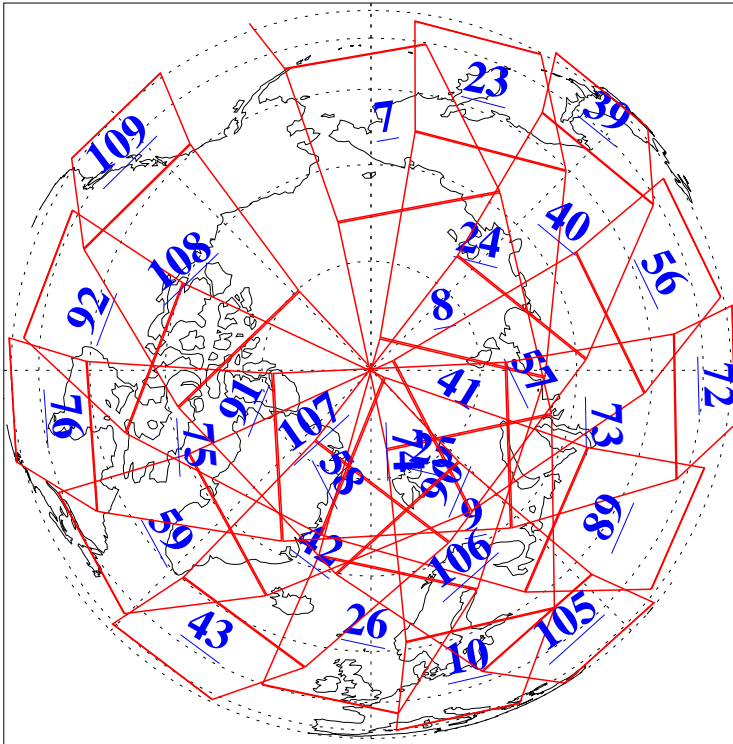

L1B Availability
AMSU Granules: 238
HSB Granules: 0
AIRS Granules: 240

19 Mar 2019
DoY 78
Aqua Day 6163
Granules: 1 to 120

Granules: 121 to 240

Legend: AMSU Available, HSB Available, AIRS Available

L1B Availability
AMSU Granules: 238
HSB Granules: 0
AIRS Granules: 240

19 Mar 2019
DoY 78
Aqua Day 6163
Ascending Granules

Descending Granules

Legend: AMSU Available, HSB Available, AIRS Available

L1B Availability
AMSU Granules: 238
HSB Granules: 0
AIRS Granules: 240

19 Mar 2019
DoY 78
Aqua Day 6163

Northern Hemisphere Granules

Southern Hemisphere Granules

Legend: AMSU Available, HSB Available, AIRS Available