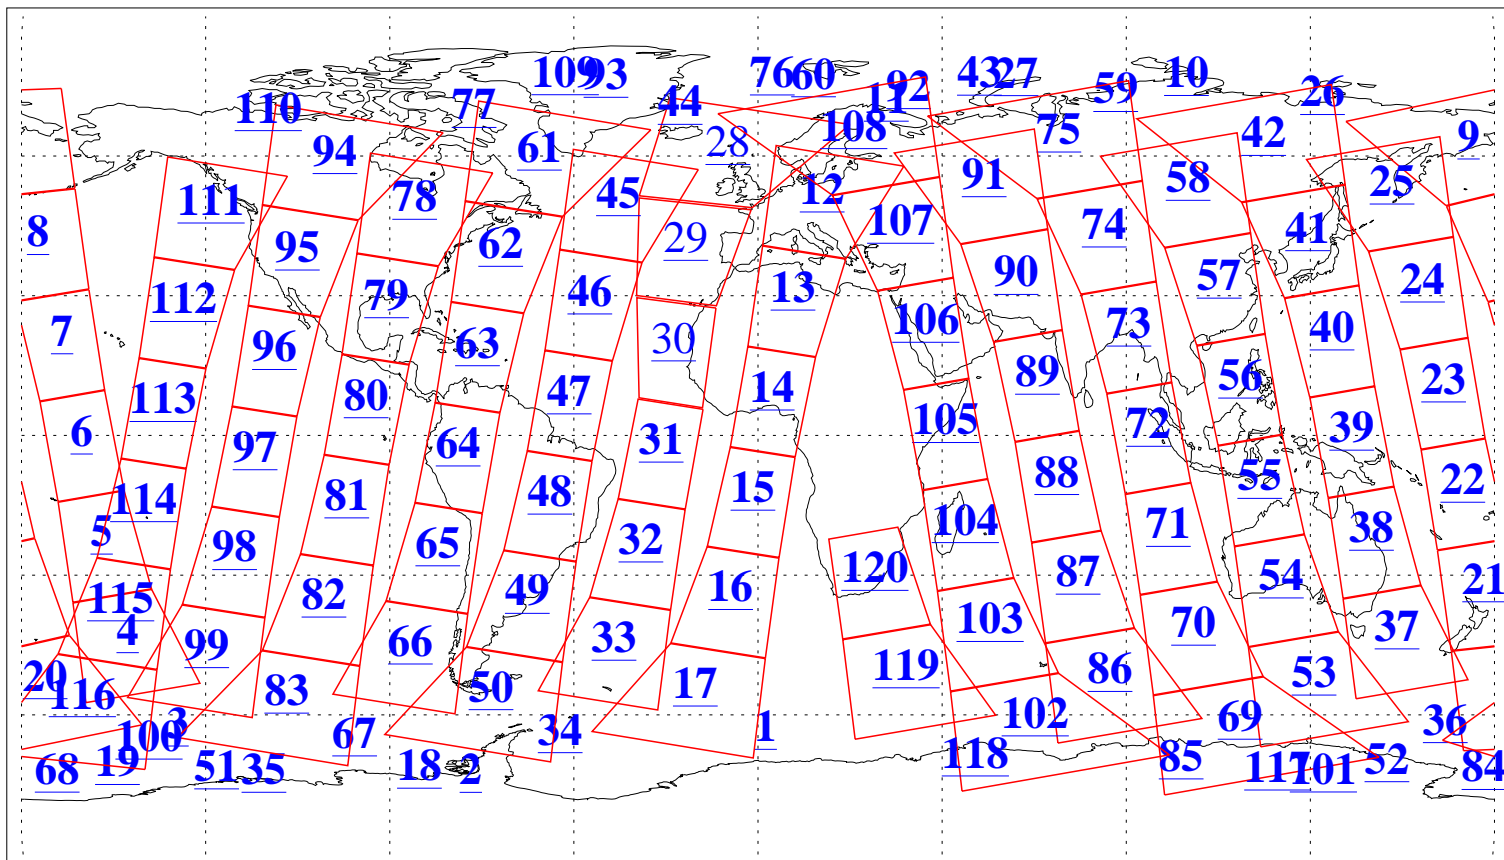

L1B Availability
AMSU Granules: 239
HSB Granules: 0
AIRS Granules: 237

17 Mar 2019
DoY 76
Aqua Day 6161
Granules: 1 to 120

Granules: 121 to 240

Legend: AMSU Available, HSB Available, AIRS Available

L1B Availability
AMSU Granules: 239
HSB Granules: 0
AIRS Granules: 237

17 Mar 2019
DoY 76
Aqua Day 6161
Ascending Granules

Descending Granules

Legend: AMSU Available, HSB Available, AIRS Available

L1B Availability
 AMSU Granules: 239
 HSB Granules: 0
 AIRS Granules: 237

17 Mar 2019
 DoY 76
 Aqua Day 6161

Northern Hemisphere Granules

Southern Hemisphere Granules

Legend: AMSU Available, HSB Available, AIRS Available