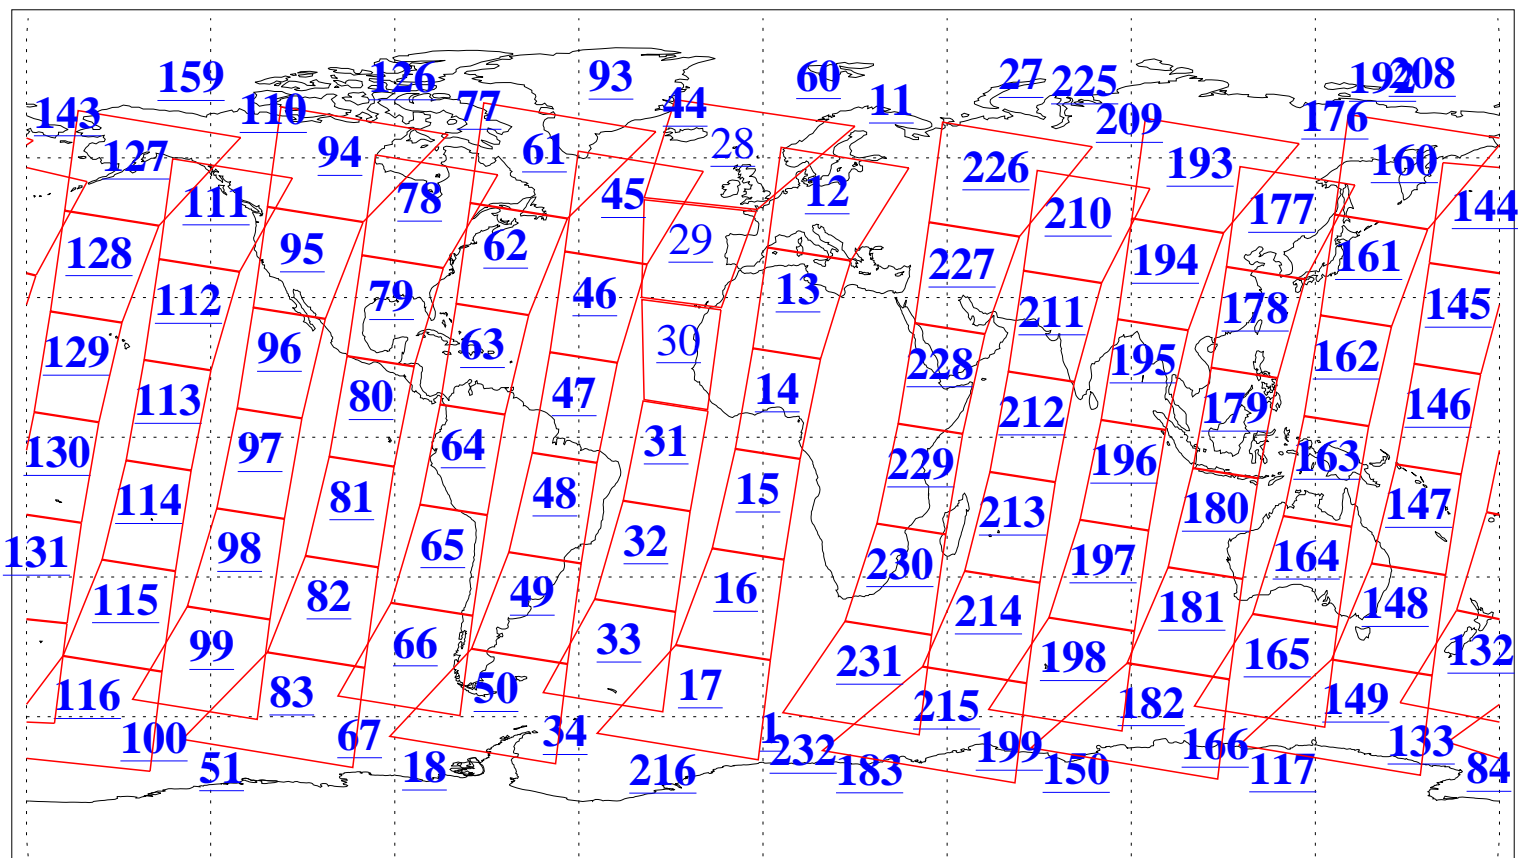

L1B Availability
AMSU Granules: 239
HSB Granules: 0
AIRS Granules: 237

17 Mar 2019
DoY 76
Aqua Day 6161
Granules: 1 to 120

Granules: 121 to 240

Legend: AMSU Available, HSB Available, AIRS Available

L1B Availability
AMSU Granules: 239
HSB Granules: 0
AIRS Granules: 237

17 Mar 2019
DoY 76
Aqua Day 6161
Ascending Granules

Descending Granules

Legend: AMSU Available, HSB Available, AIRS Available

L1B Availability
 AMSU Granules: 239
 HSB Granules: 0
 AIRS Granules: 237

17 Mar 2019
 DoY 76
 Aqua Day 6161

Northern Hemisphere Granules

Southern Hemisphere Granules

Legend: AMSU Available, HSB Available, AIRS Available