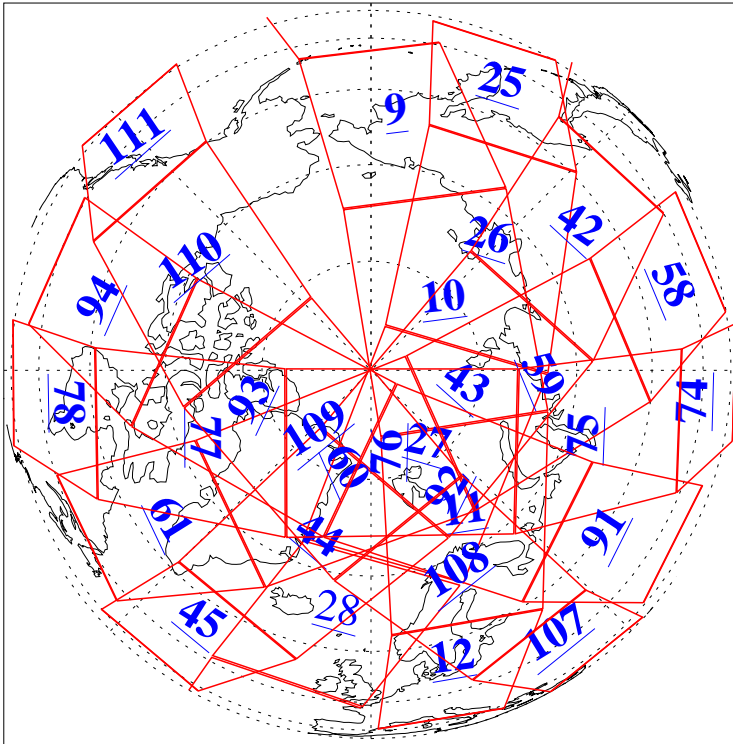

L1B Availability
AMSU Granules: 239
HSB Granules: 0
AIRS Granules: 237

17 Mar 2019
DoY 76
Aqua Day 6161
Granules: 1 to 120

Granules: 121 to 240

Legend: AMSU Available, HSB Available, AIRS Available

L1B Availability
AMSU Granules: 239
HSB Granules: 0
AIRS Granules: 237

17 Mar 2019
DoY 76
Aqua Day 6161
Ascending Granules

Descending Granules

Legend: AMSU Available, HSB Available, AIRS Available

L1B Availability
 AMSU Granules: 239
 HSB Granules: 0
 AIRS Granules: 237

17 Mar 2019
 DoY 76
 Aqua Day 6161

Northern Hemisphere Granules

Southern Hemisphere Granules

Legend: AMSU Available, HSB Available, AIRS Available