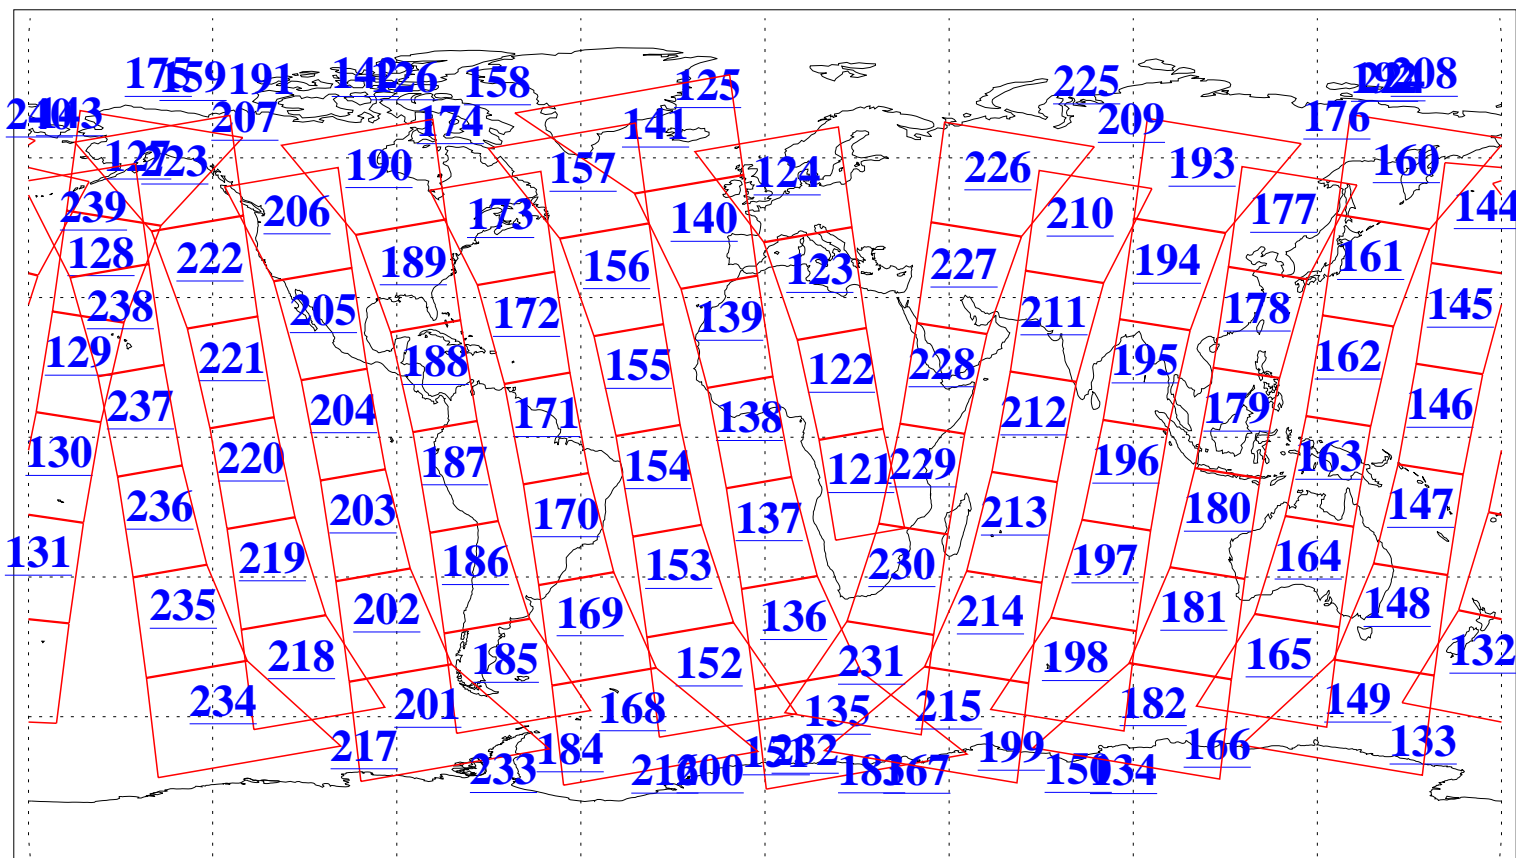

L1B Availability
AMSU Granules: 239
HSB Granules: 0
AIRS Granules: 237

17 Mar 2019
DoY 76
Aqua Day 6161
Granules: 1 to 120

Granules: 121 to 240

Legend: AMSU Available, HSB Available, AIRS Available

L1B Availability
AMSU Granules: 239
HSB Granules: 0
AIRS Granules: 237

17 Mar 2019
DoY 76
Aqua Day 6161
Ascending Granules

Descending Granules

Legend: AMSU Available, HSB Available, AIRS Available

L1B Availability
 AMSU Granules: 239
 HSB Granules: 0
 AIRS Granules: 237

17 Mar 2019
 DoY 76
 Aqua Day 6161

Northern Hemisphere Granules

Southern Hemisphere Granules

Legend: AMSU Available, HSB Available, AIRS Available