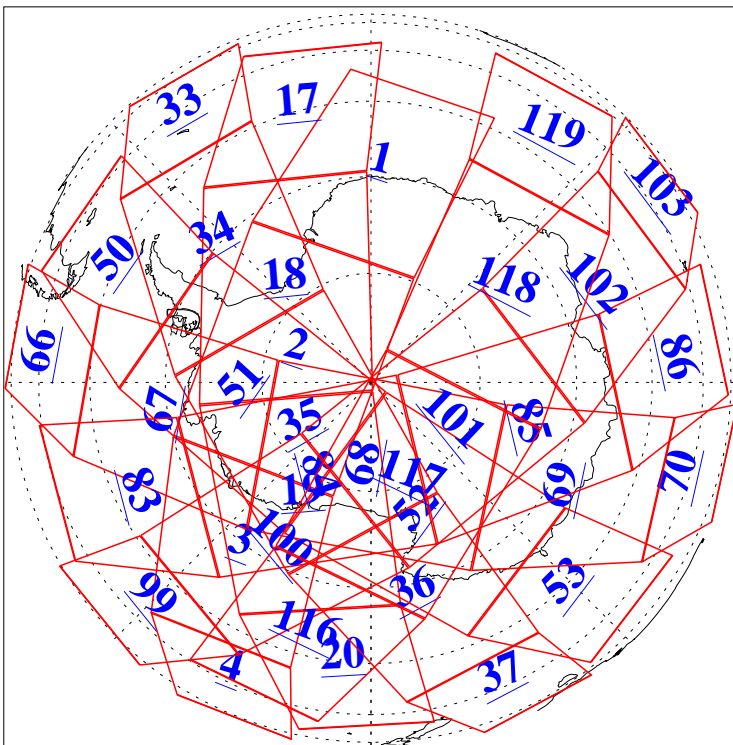

L1B Availability
AMSU Granules: 239
HSB Granules: 0
AIRS Granules: 237

17 Mar 2019
DoY 76
Aqua Day 6161
Granules: 1 to 120

Granules: 121 to 240

Legend: AMSU Available, HSB Available, AIRS Available

L1B Availability
AMSU Granules: 239
HSB Granules: 0
AIRS Granules: 237

17 Mar 2019
DoY 76
Aqua Day 6161
Ascending Granules

Descending Granules

Legend: AMSU Available, HSB Available, AIRS Available

L1B Availability
 AMSU Granules: 239
 HSB Granules: 0
 AIRS Granules: 237

17 Mar 2019
 DoY 76
 Aqua Day 6161

Northern Hemisphere Granules

Southern Hemisphere Granules

Legend: AMSU Available, HSB Available, AIRS Available