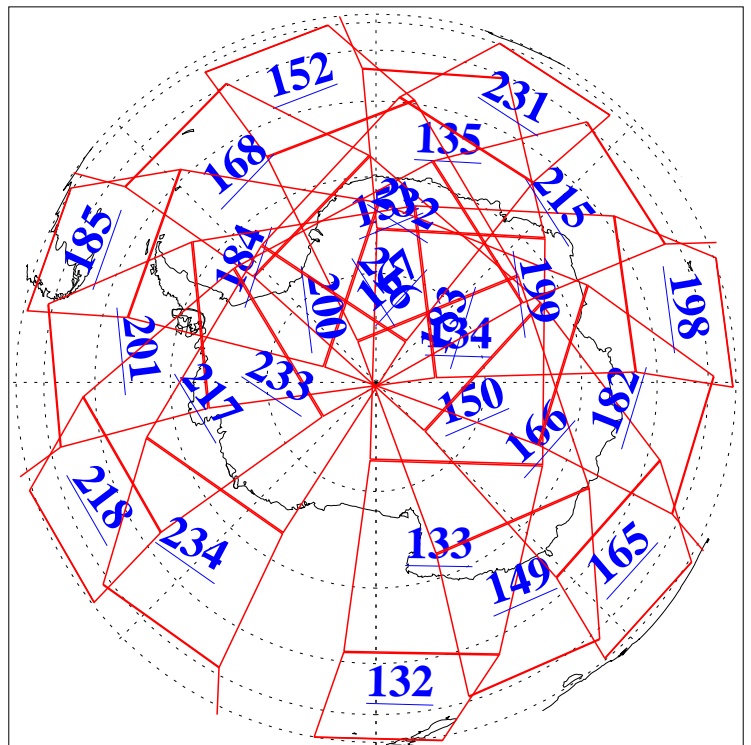

17 Mar 2019
DoY 76
Aqua Day 6161
Ascending Granules

Descending Granules

Legend: AMSU Available, HSB Available, AIRS Available

L1B Availability
 AMSU Granules: 239
 HSB Granules: 0
 AIRS Granules: 237

17 Mar 2019
 DoY 76
 Aqua Day 6161

Northern Hemisphere Granules

Southern Hemisphere Granules

Legend: AMSU Available, HSB Available, AIRS Available