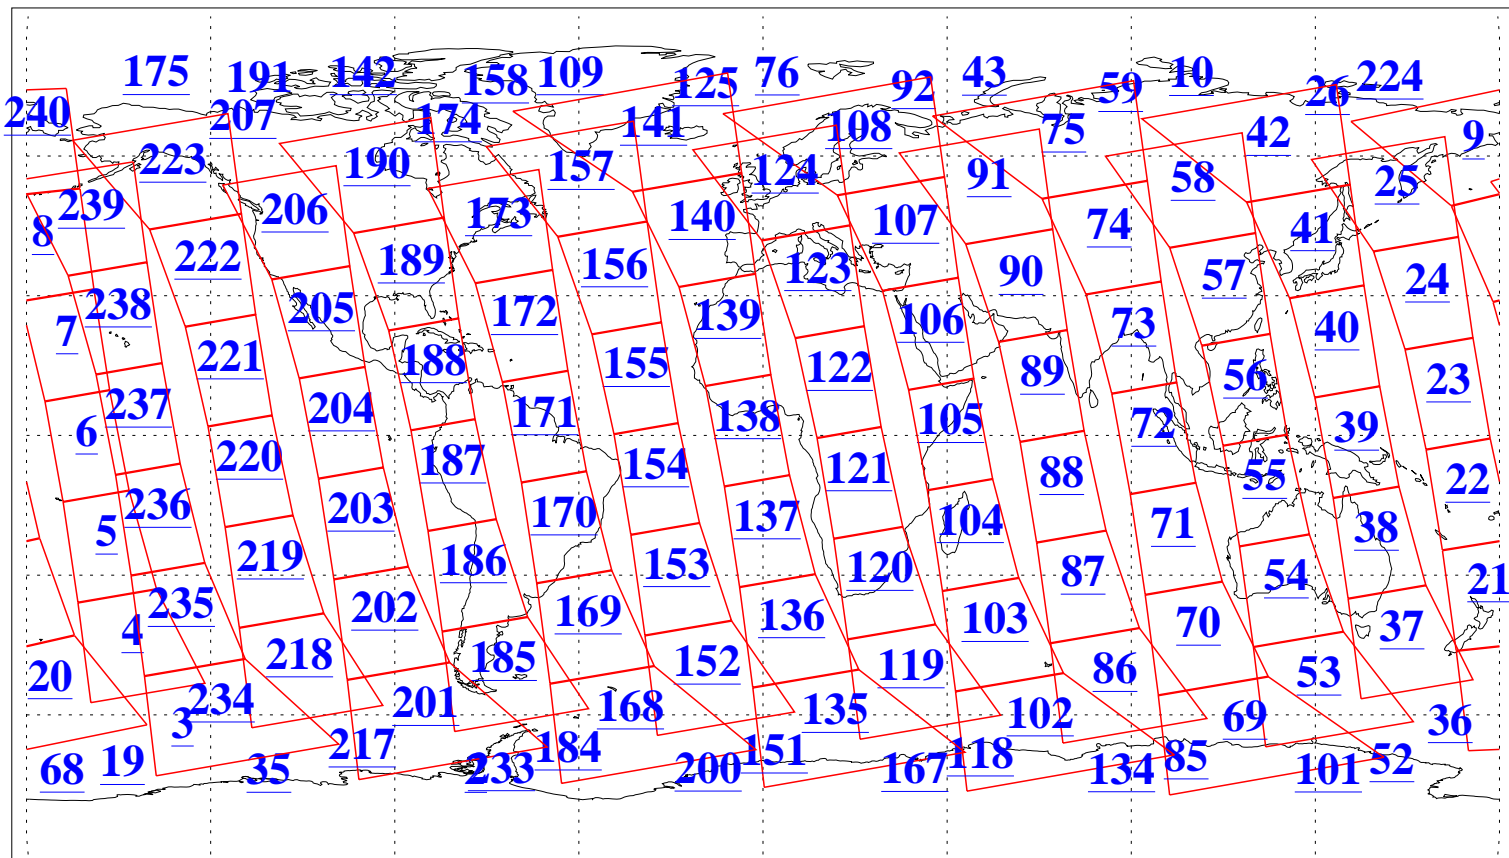

L1B Availability
AMSU Granules: 239
HSB Granules: 0
AIRS Granules: 237

17 Mar 2019
DoY 76
Aqua Day 6161
Granules: 1 to 120

Granules: 121 to 240

Legend: AMSU Available, HSB Available, AIRS Available

L1B Availability
AMSU Granules: 239
HSB Granules: 0
AIRS Granules: 237

17 Mar 2019
DoY 76
Aqua Day 6161
Ascending Granules

Descending Granules

Legend: AMSU Available, HSB Available, AIRS Available

L1B Availability
 AMSU Granules: 239
 HSB Granules: 0
 AIRS Granules: 237

17 Mar 2019
 DoY 76
 Aqua Day 6161

Northern Hemisphere Granules

Southern Hemisphere Granules

Legend: AMSU Available, HSB Available, AIRS Available