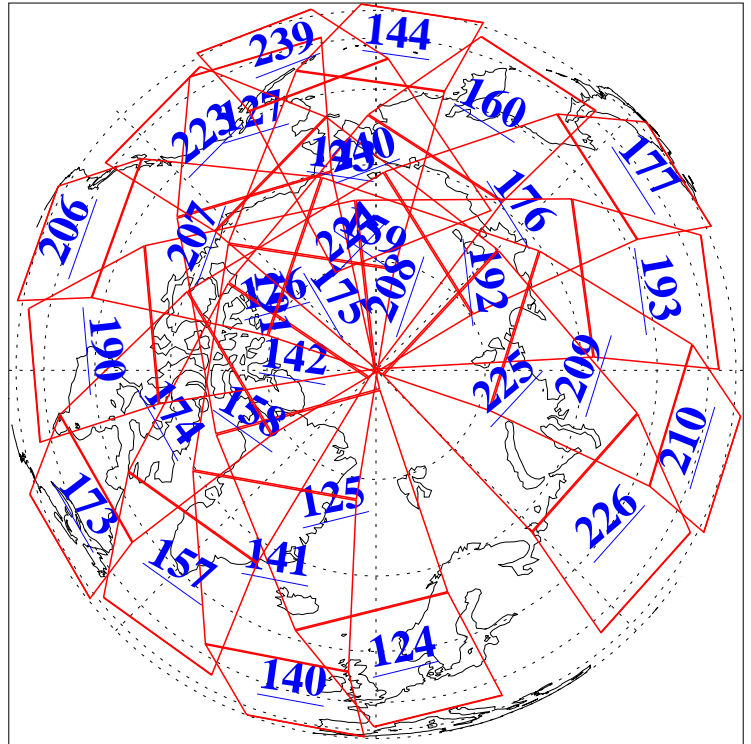

17 Mar 2019
DoY 76
Aqua Day 6161
Ascending Granules

Descending Granules

Legend: AMSU Available, HSB Available, AIRS Available

L1B Availability
 AMSU Granules: 239
 HSB Granules: 0
 AIRS Granules: 237

17 Mar 2019
 DoY 76
 Aqua Day 6161

Northern Hemisphere Granules

Southern Hemisphere Granules

Legend: AMSU Available, HSB Available, AIRS Available