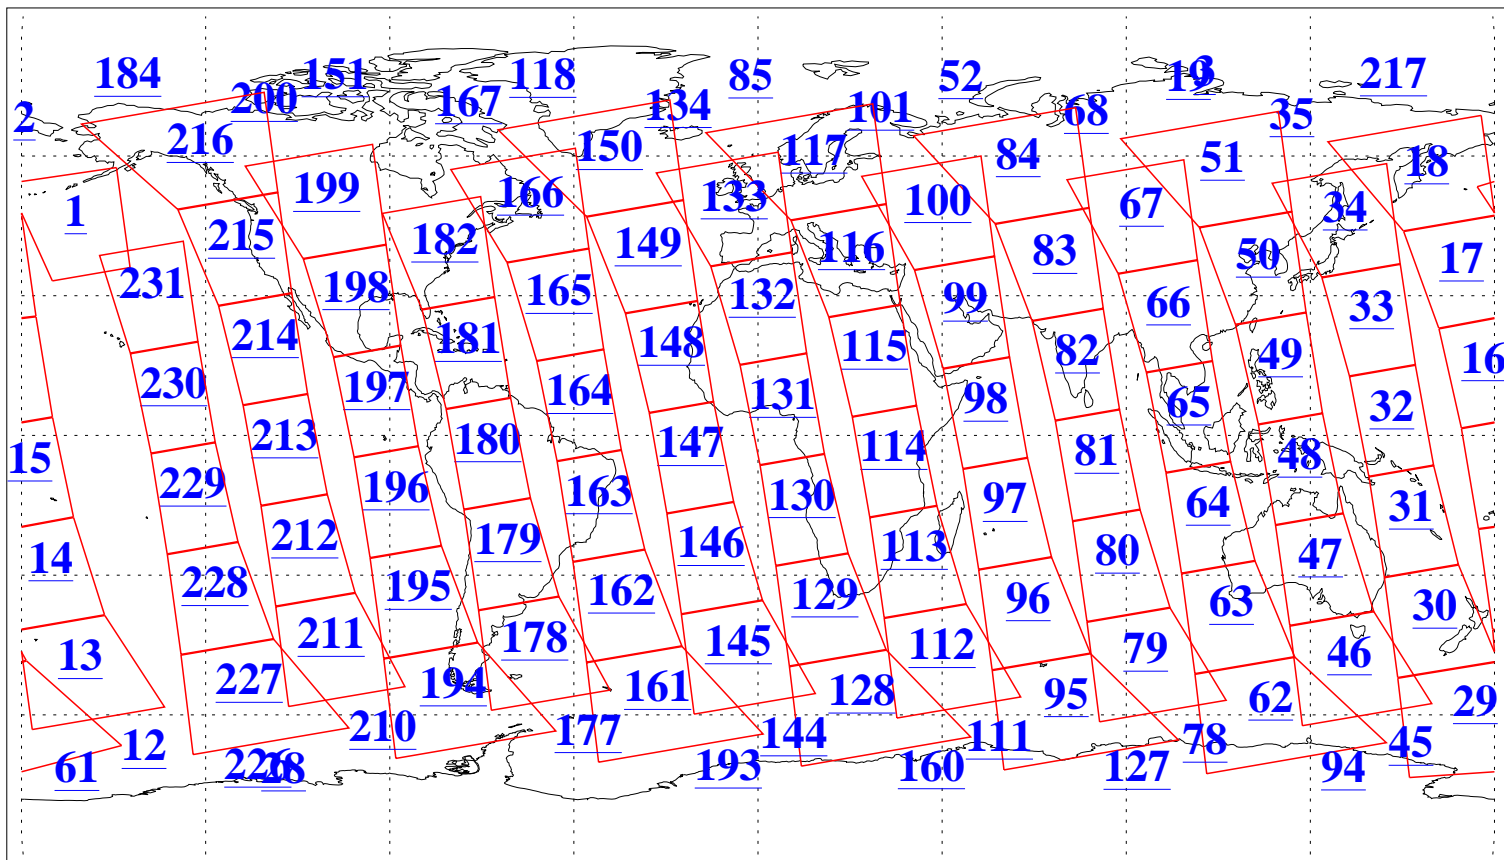

L1B Availability  
AMSU Granules: 229  
HSB Granules: 0  
AIRS Granules: 230

16 Mar 2019  
DoY 75  
Aqua Day 6160  
Granules: 1 to 120

Granules: 121 to 240

Legend: AMSU Available, HSB Available, AIRS Available

L1B Availability  
AMSU Granules: 229  
HSB Granules: 0  
AIRS Granules: 230

16 Mar 2019  
DoY 75  
Aqua Day 6160  
Ascending Granules

Descending Granules

Legend: AMSU Available, HSB Available, AIRS Available