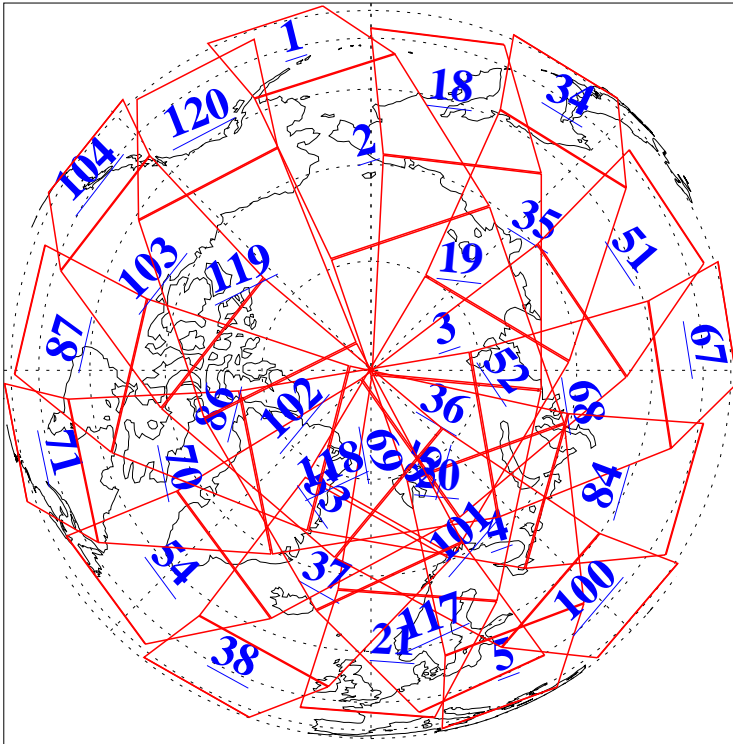

L1B Availability  
AMSU Granules: 229  
HSB Granules: 0  
AIRS Granules: 230

16 Mar 2019  
DoY 75  
Aqua Day 6160  
Granules: 1 to 120

Granules: 121 to 240

Legend: AMSU Available, HSB Available, AIRS Available

L1B Availability  
AMSU Granules: 229  
HSB Granules: 0  
AIRS Granules: 230

16 Mar 2019  
DoY 75  
Aqua Day 6160  
Ascending Granules

Descending Granules

Legend: AMSU Available, HSB Available, AIRS Available

L1B Availability  
 AMSU Granules: 229  
 HSB Granules: 0  
 AIRS Granules: 230

16 Mar 2019  
 DoY 75  
 Aqua Day 6160

Northern Hemisphere Granules

Southern Hemisphere Granules

Legend: AMSU Available, HSB Available, AIRS Available