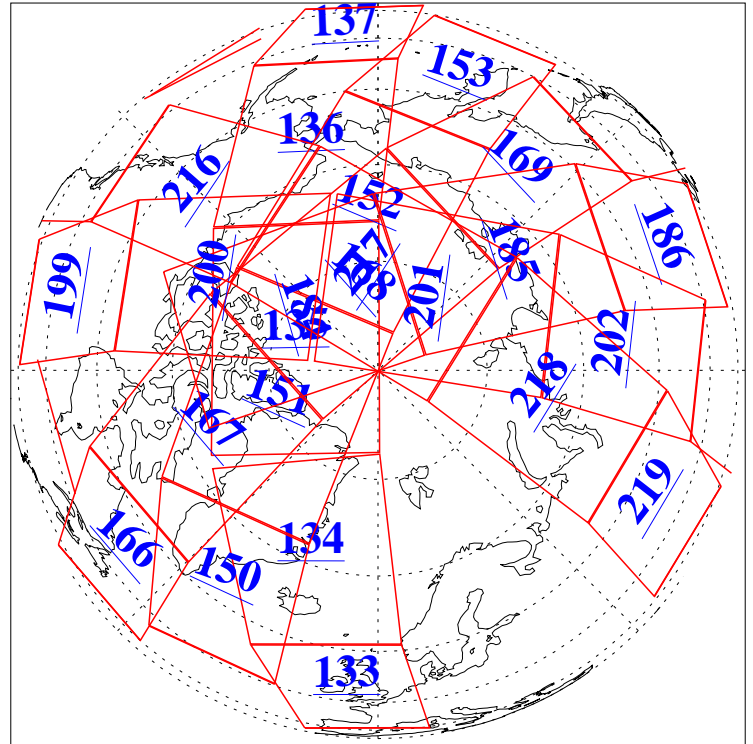

L1B Availability  
AMSU Granules: 229  
HSB Granules: 0  
AIRS Granules: 230

16 Mar 2019  
DoY 75  
Aqua Day 6160  
Ascending Granules

Descending Granules

Legend: AMSU Available, HSB Available, AIRS Available

L1B Availability  
 AMSU Granules: 229  
 HSB Granules: 0  
 AIRS Granules: 230

16 Mar 2019  
 DoY 75  
 Aqua Day 6160

Northern Hemisphere Granules

Southern Hemisphere Granules

Legend: AMSU Available, HSB Available, AIRS Available