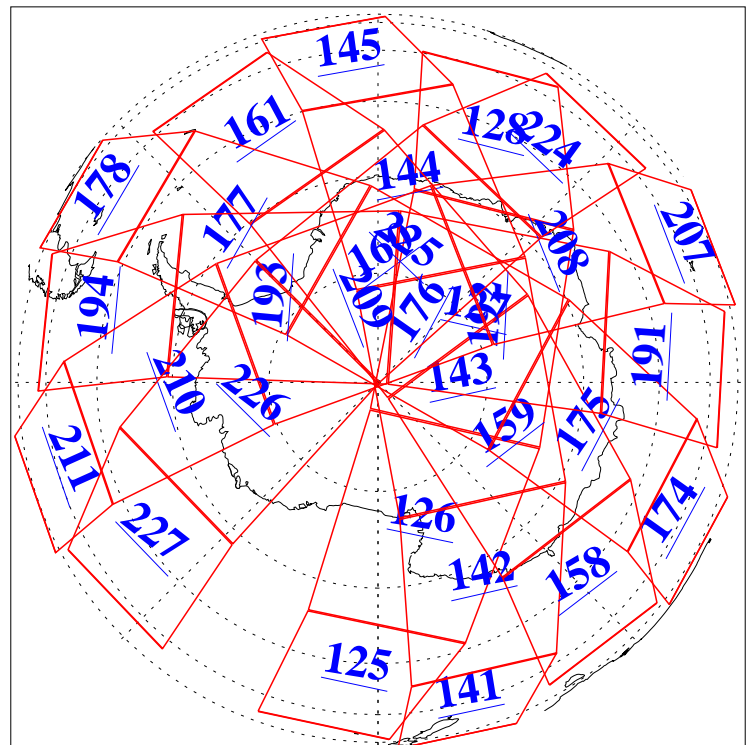

Legend: AMSU Available, HSB Available, AIRS Available