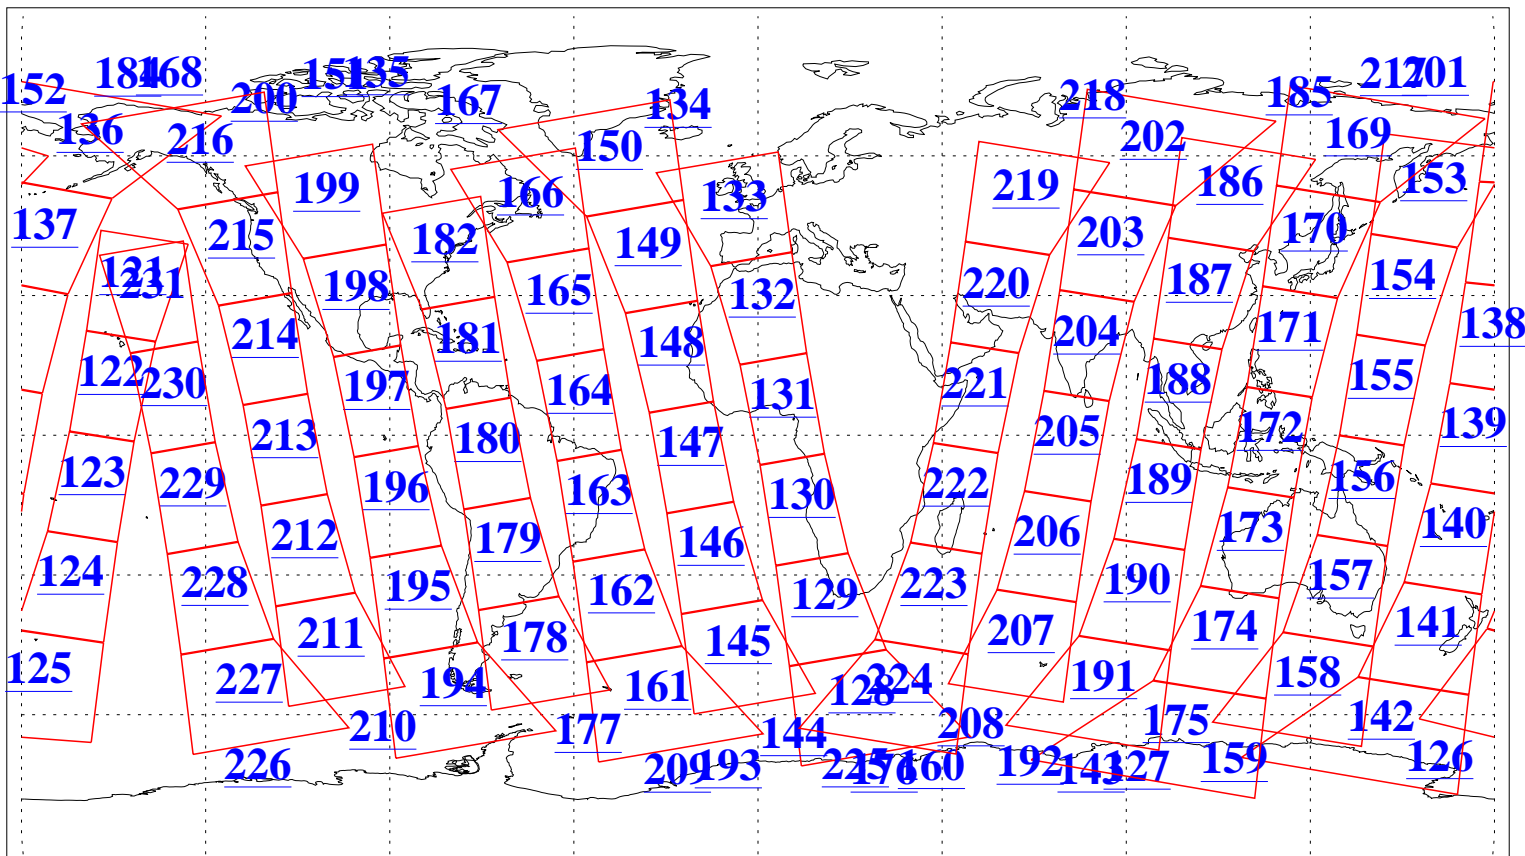

L1B Availability  
AMSU Granules: 229  
HSB Granules: 0  
AIRS Granules: 230

16 Mar 2019  
DoY 75  
Aqua Day 6160  
Granules: 1 to 120

Granules: 121 to 240

Legend: AMSU Available, HSB Available, AIRS Available

L1B Availability  
AMSU Granules: 229  
HSB Granules: 0  
AIRS Granules: 230

16 Mar 2019  
DoY 75  
Aqua Day 6160  
Ascending Granules

Descending Granules

Legend: AMSU Available, HSB Available, AIRS Available