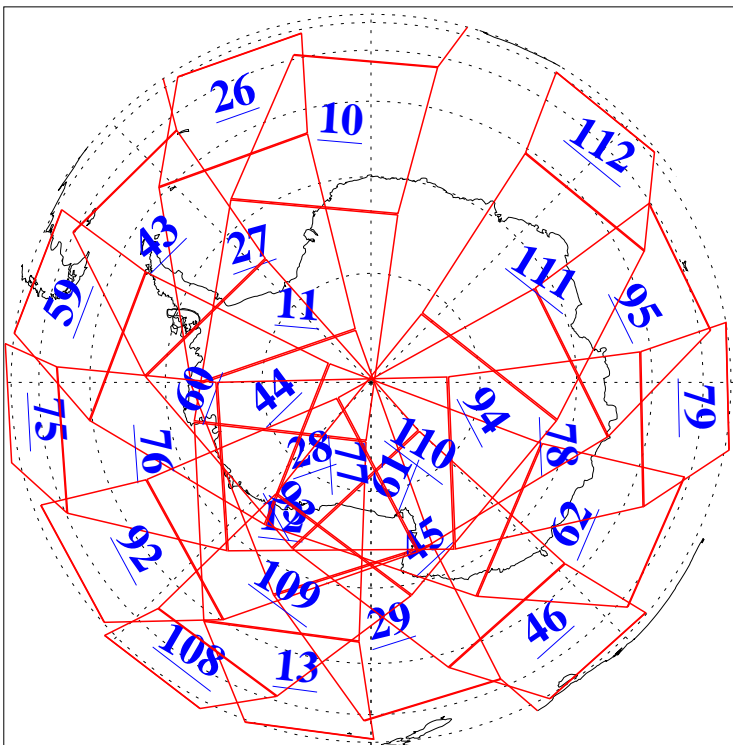

L1B Availability  
AMSU Granules: 229  
HSB Granules: 0  
AIRS Granules: 230

16 Mar 2019  
DoY 75  
Aqua Day 6160  
Granules: 1 to 120

Granules: 121 to 240

Legend: AMSU Available, HSB Available, AIRS Available

L1B Availability  
AMSU Granules: 229  
HSB Granules: 0  
AIRS Granules: 230

16 Mar 2019  
DoY 75  
Aqua Day 6160  
Ascending Granules

Descending Granules

Legend: AMSU Available, HSB Available, AIRS Available

L1B Availability  
 AMSU Granules: 229  
 HSB Granules: 0  
 AIRS Granules: 230

16 Mar 2019  
 DoY 75  
 Aqua Day 6160

Northern Hemisphere Granules

Southern Hemisphere Granules

Legend: AMSU Available, HSB Available, AIRS Available