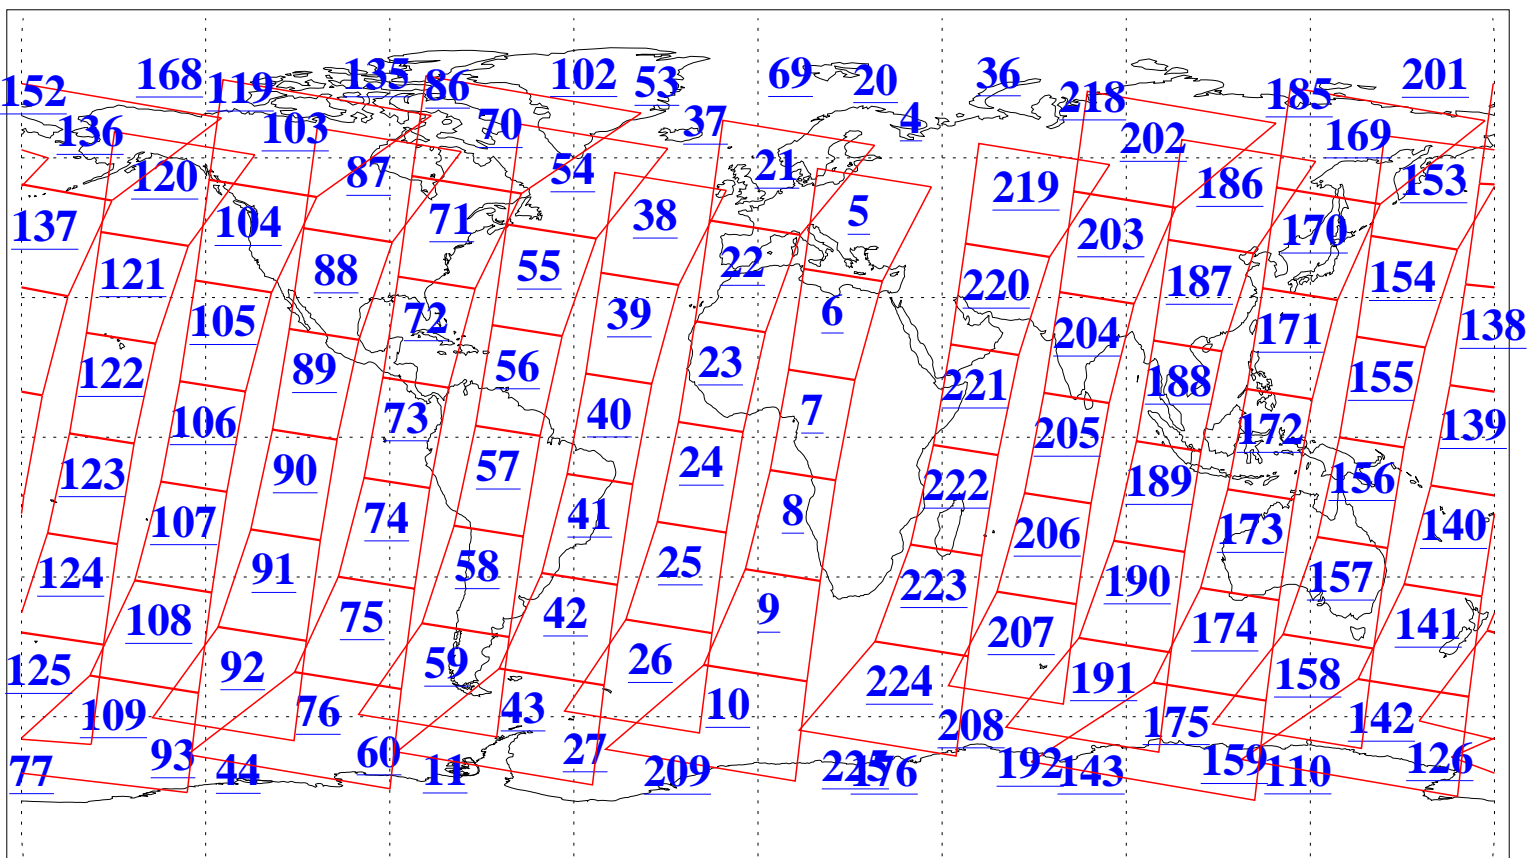

L1B Availability  
AMSU Granules: 229  
HSB Granules: 0  
AIRS Granules: 230

16 Mar 2019  
DoY 75  
Aqua Day 6160  
Granules: 1 to 120

Granules: 121 to 240

Legend: AMSU Available, HSB Available, AIRS Available

L1B Availability  
AMSU Granules: 229  
HSB Granules: 0  
AIRS Granules: 230

16 Mar 2019  
DoY 75  
Aqua Day 6160  
Ascending Granules

Descending Granules

Legend: AMSU Available, HSB Available, AIRS Available