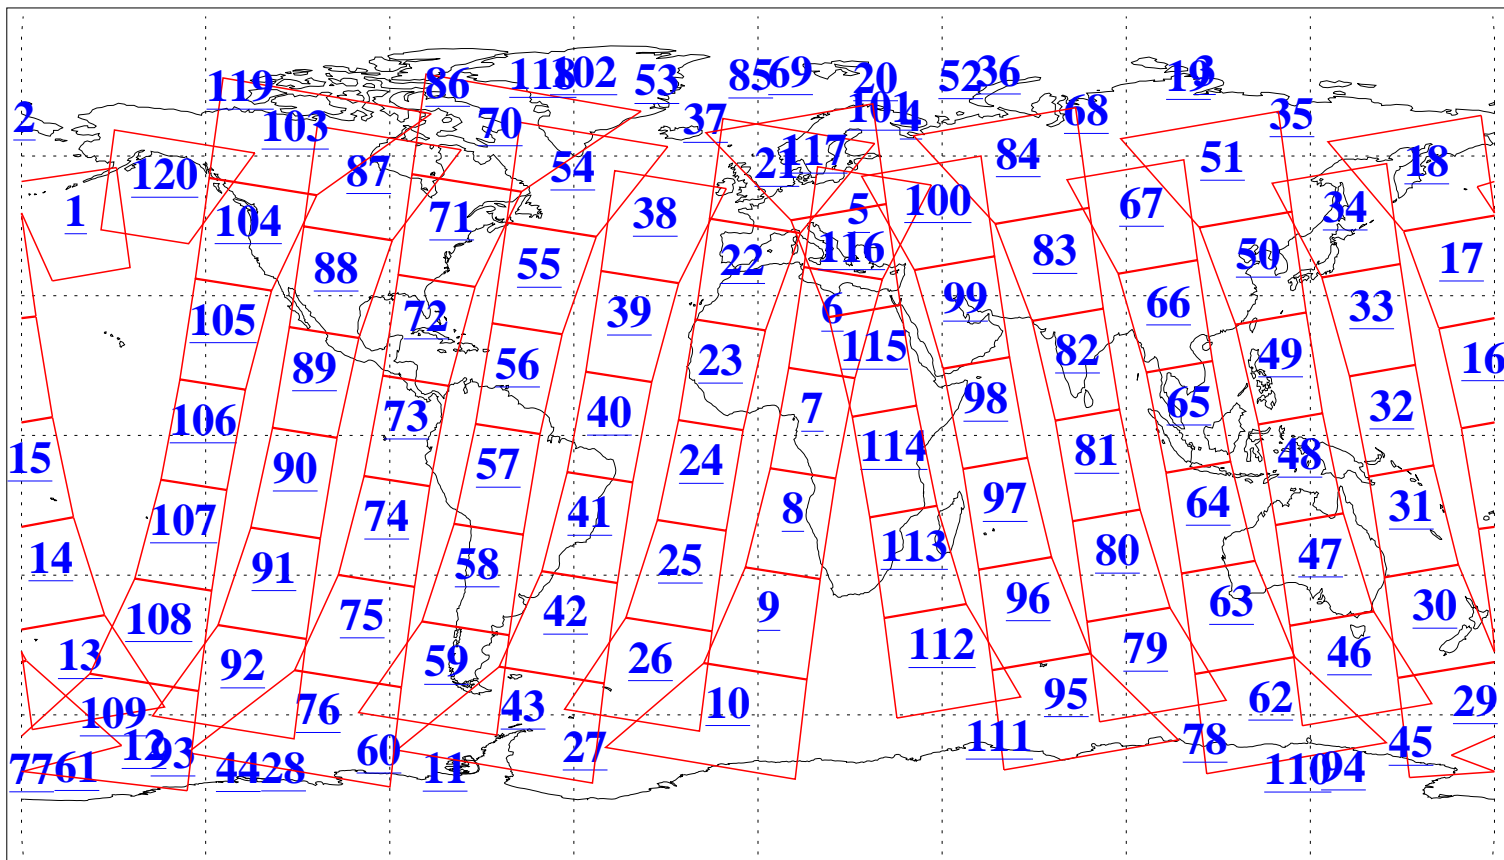

L1B Availability  
AMSU Granules: 229  
HSB Granules: 0  
AIRS Granules: 230

16 Mar 2019  
DoY 75  
Aqua Day 6160  
Granules: 1 to 120

Granules: 121 to 240

Legend: AMSU Available, HSB Available, AIRS Available

L1B Availability  
AMSU Granules: 229  
HSB Granules: 0  
AIRS Granules: 230

16 Mar 2019  
DoY 75  
Aqua Day 6160  
Ascending Granules

Descending Granules

Legend: AMSU Available, HSB Available, AIRS Available

L1B Availability  
 AMSU Granules: 229  
 HSB Granules: 0  
 AIRS Granules: 230

16 Mar 2019  
 DoY 75  
 Aqua Day 6160

Northern Hemisphere Granules

Southern Hemisphere Granules

Legend: AMSU Available, HSB Available, AIRS Available