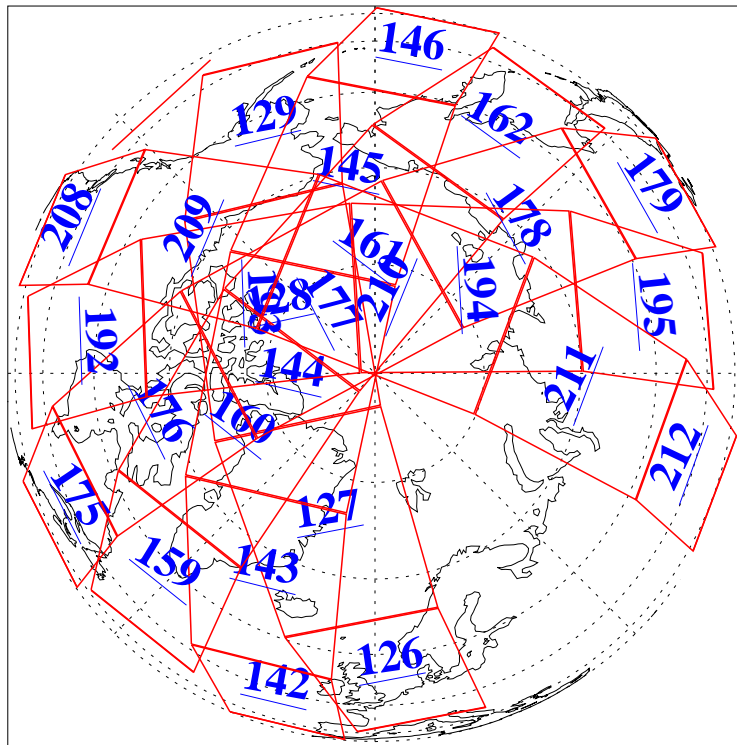

15 Mar 2019
DoY 74
Aqua Day 6159
Ascending Granules

Descending Granules

Legend: AMSU Available, HSB Available, AIRS Available

L1B Availability
 AMSU Granules: 224
 HSB Granules: 0
 AIRS Granules: 224

15 Mar 2019
 DoY 74
 Aqua Day 6159

Northern Hemisphere Granules

Southern Hemisphere Granules

Legend: AMSU Available, HSB Available, AIRS Available