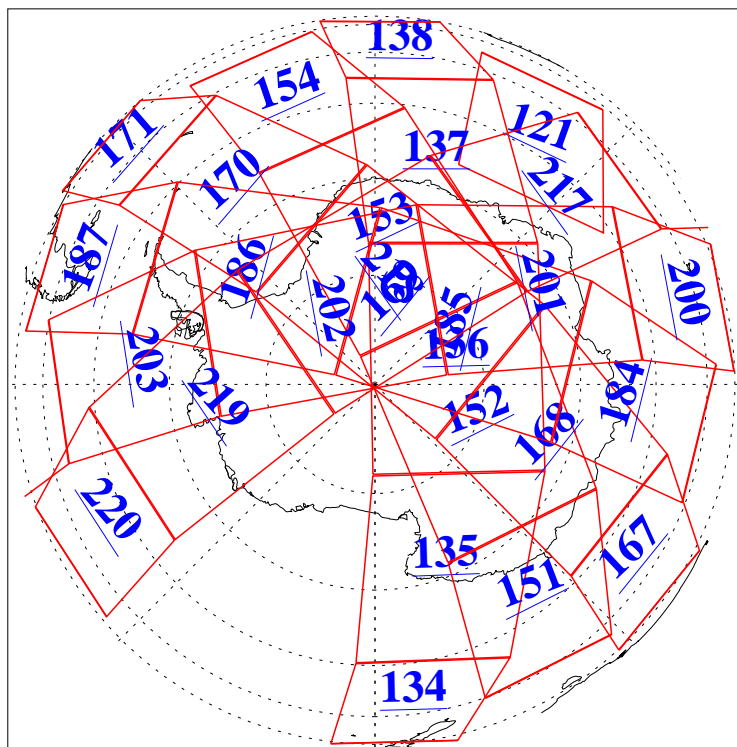

15 Mar 2019
DoY 74
Aqua Day 6159
Ascending Granules

Descending Granules

Legend: AMSU Available, HSB Available, AIRS Available

L1B Availability
 AMSU Granules: 224
 HSB Granules: 0
 AIRS Granules: 224

15 Mar 2019
 DoY 74
 Aqua Day 6159

Northern Hemisphere Granules

Southern Hemisphere Granules

Legend: AMSU Available, HSB Available, AIRS Available