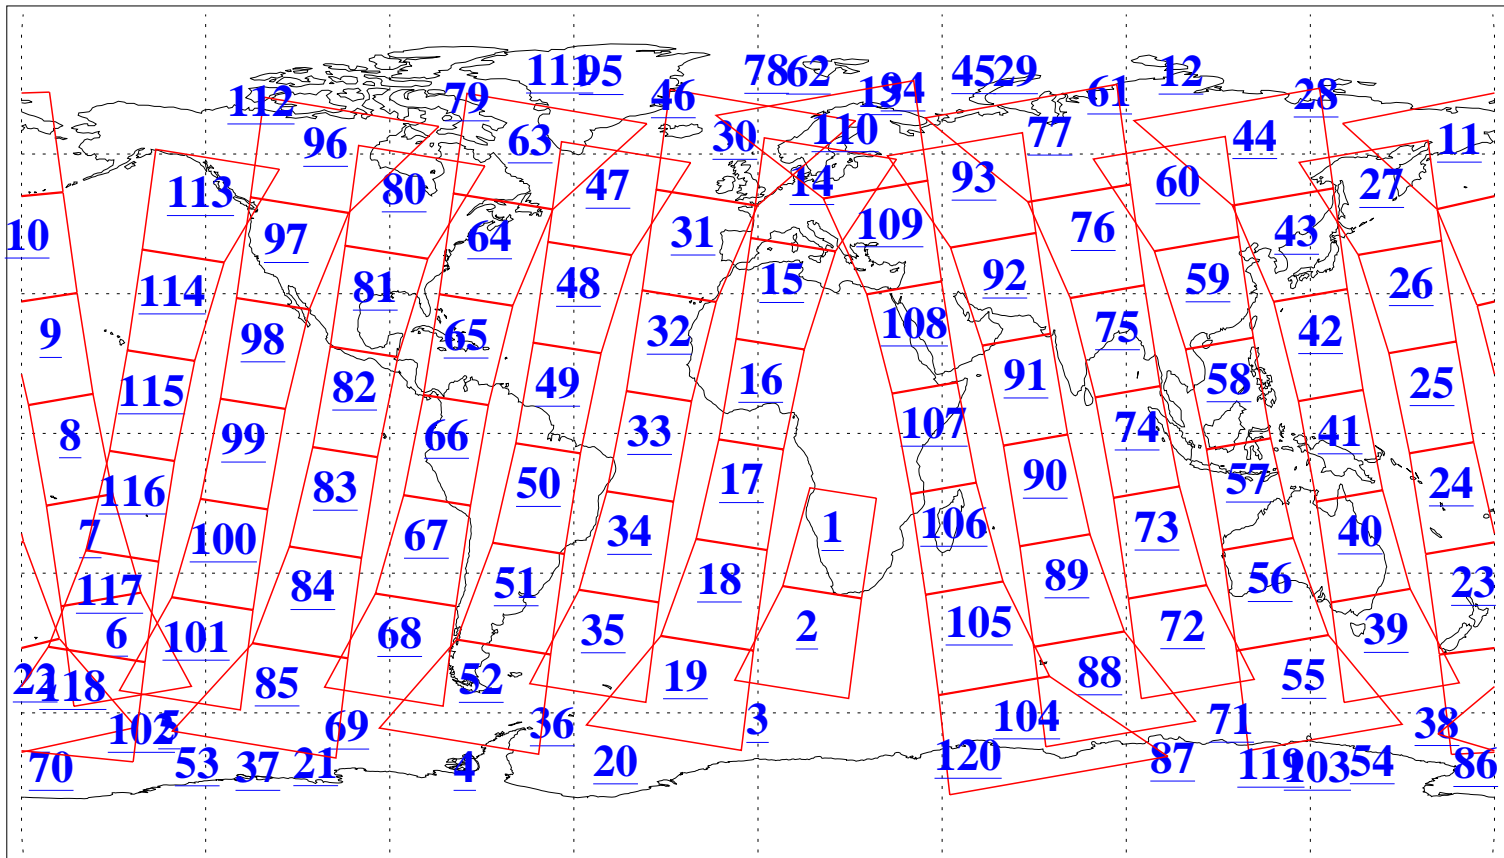

L1B Availability
AMSU Granules: 224
HSB Granules: 0
AIRS Granules: 224

15 Mar 2019
DoY 74
Aqua Day 6159
Granules: 1 to 120

Granules: 121 to 240

Legend: AMSU Available, HSB Available, AIRS Available

L1B Availability
AMSU Granules: 224
HSB Granules: 0
AIRS Granules: 224

15 Mar 2019
DoY 74
Aqua Day 6159
Ascending Granules

Descending Granules

Legend: AMSU Available, HSB Available, AIRS Available

L1B Availability
 AMSU Granules: 224
 HSB Granules: 0
 AIRS Granules: 224

15 Mar 2019
 DoY 74
 Aqua Day 6159

Northern Hemisphere Granules

Southern Hemisphere Granules

Legend: AMSU Available, HSB Available, AIRS Available