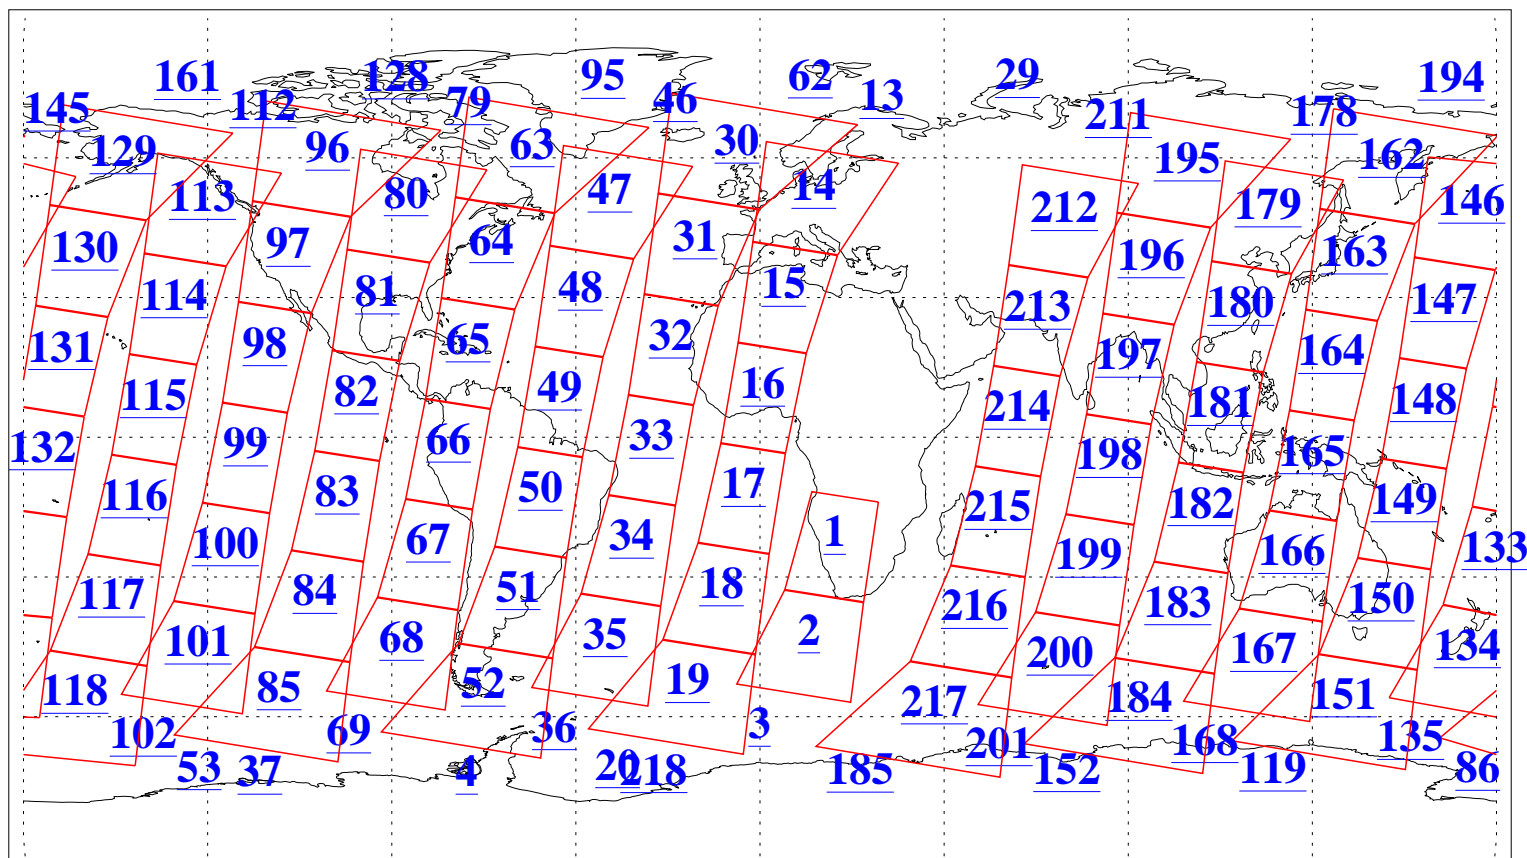

L1B Availability
AMSU Granules: 224
HSB Granules: 0
AIRS Granules: 224

15 Mar 2019
DoY 74
Aqua Day 6159
Granules: 1 to 120

Granules: 121 to 240

Legend: AMSU Available, HSB Available, AIRS Available

L1B Availability
AMSU Granules: 224
HSB Granules: 0
AIRS Granules: 224

15 Mar 2019
DoY 74
Aqua Day 6159
Ascending Granules

Descending Granules

Legend: AMSU Available, HSB Available, AIRS Available

L1B Availability
 AMSU Granules: 224
 HSB Granules: 0
 AIRS Granules: 224

15 Mar 2019
 DoY 74
 Aqua Day 6159

Northern Hemisphere Granules

Southern Hemisphere Granules

Legend: AMSU Available, HSB Available, AIRS Available