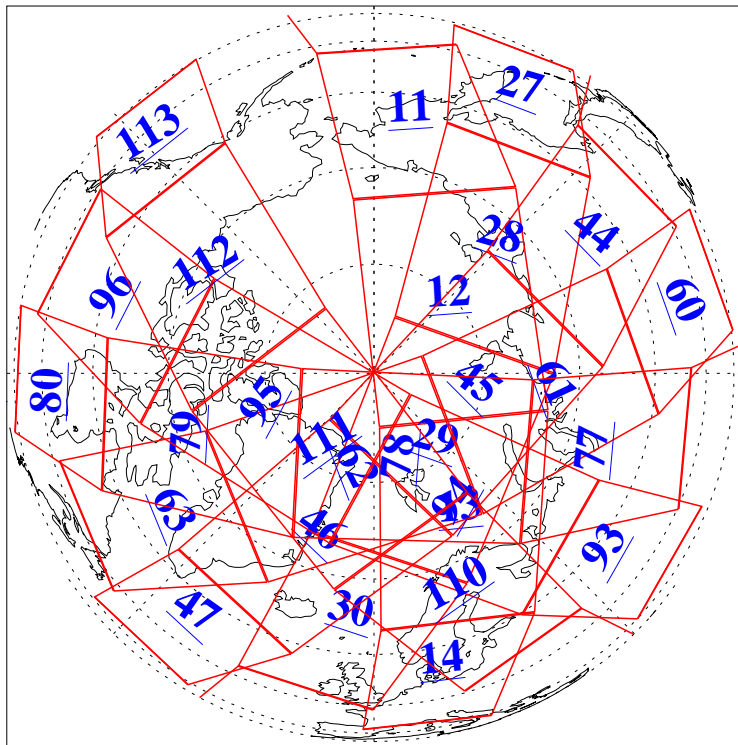

L1B Availability
AMSU Granules: 224
HSB Granules: 0
AIRS Granules: 224

15 Mar 2019
DoY 74
Aqua Day 6159
Granules: 1 to 120

Granules: 121 to 240

Legend: AMSU Available, HSB Available, AIRS Available

L1B Availability
AMSU Granules: 224
HSB Granules: 0
AIRS Granules: 224

15 Mar 2019
DoY 74
Aqua Day 6159
Ascending Granules

Descending Granules

Legend: AMSU Available, HSB Available, AIRS Available

L1B Availability
 AMSU Granules: 224
 HSB Granules: 0
 AIRS Granules: 224

15 Mar 2019
 DoY 74
 Aqua Day 6159

Northern Hemisphere Granules

Southern Hemisphere Granules

Legend: AMSU Available, HSB Available, AIRS Available