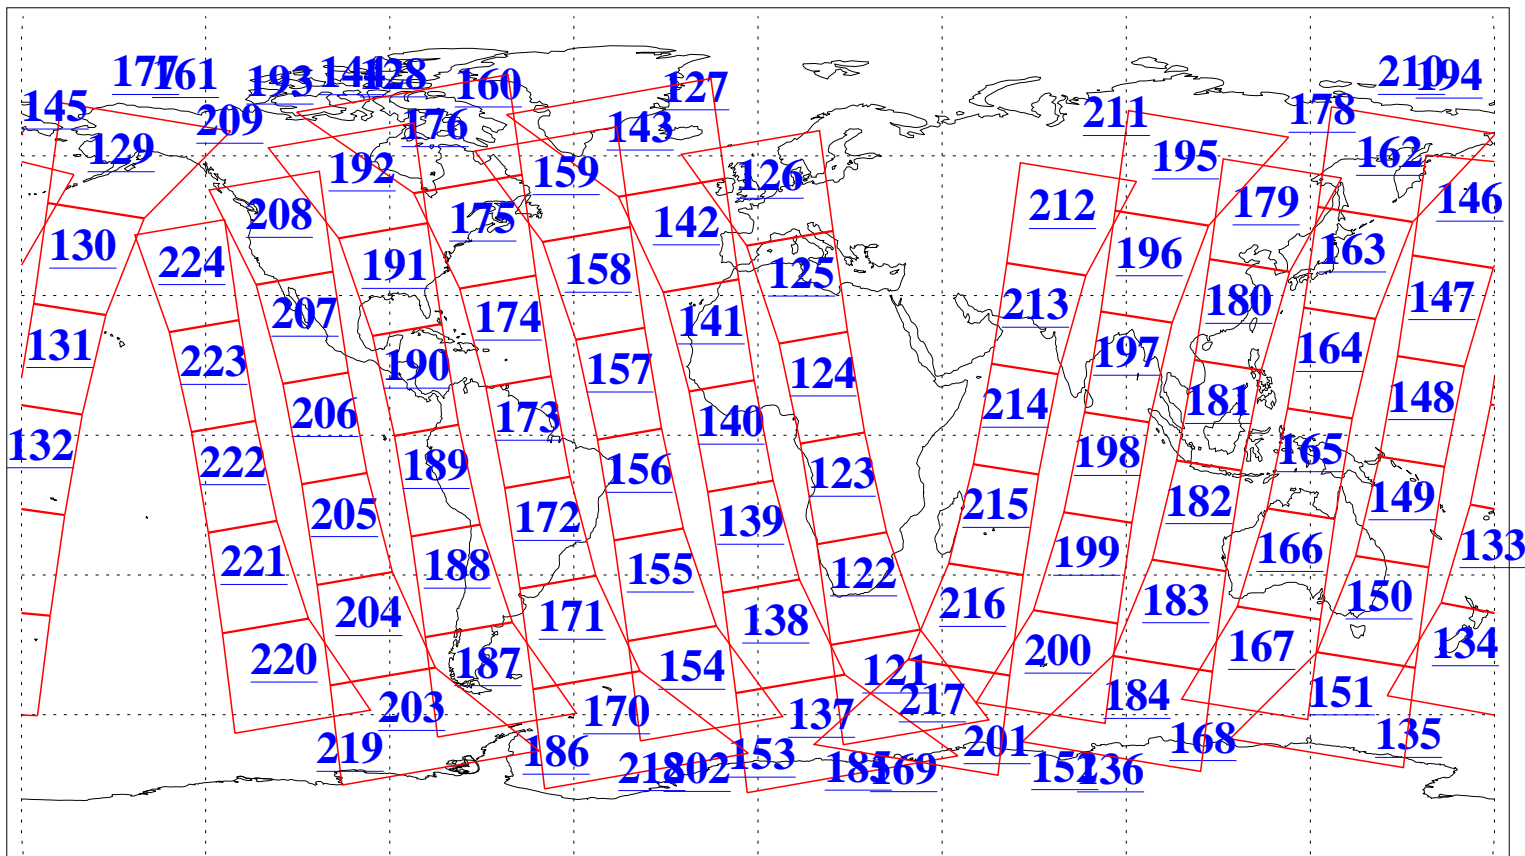

L1B Availability
AMSU Granules: 224
HSB Granules: 0
AIRS Granules: 224

15 Mar 2019
DoY 74
Aqua Day 6159
Granules: 1 to 120

Granules: 121 to 240

Legend: AMSU Available, HSB Available, AIRS Available

L1B Availability
AMSU Granules: 224
HSB Granules: 0
AIRS Granules: 224

15 Mar 2019
DoY 74
Aqua Day 6159
Ascending Granules

Descending Granules

Legend: AMSU Available, HSB Available, AIRS Available

L1B Availability
 AMSU Granules: 224
 HSB Granules: 0
 AIRS Granules: 224

15 Mar 2019
 DoY 74
 Aqua Day 6159