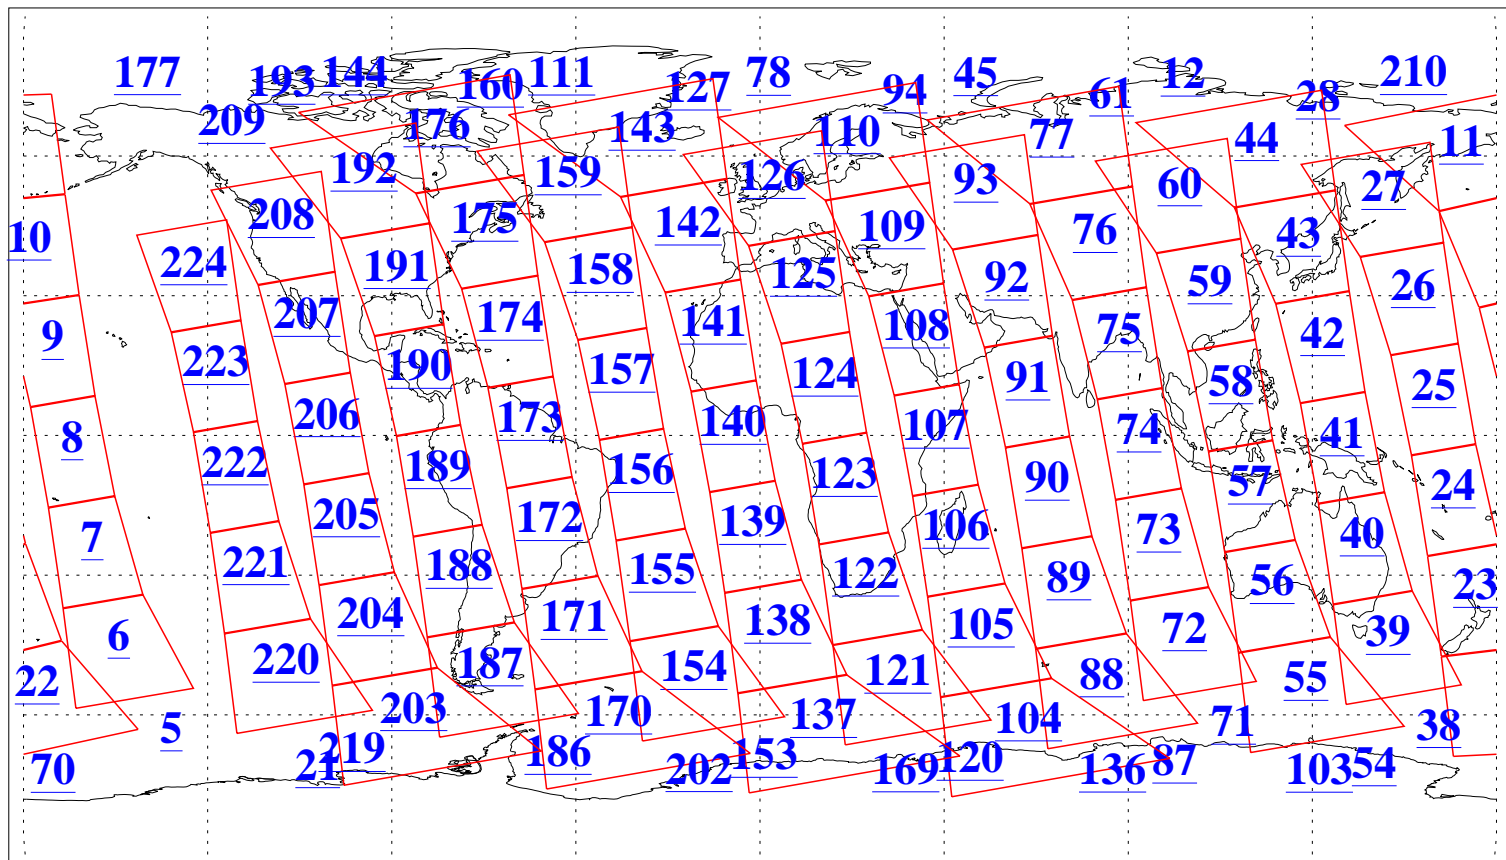

L1B Availability
AMSU Granules: 224
HSB Granules: 0
AIRS Granules: 224

15 Mar 2019
DoY 74
Aqua Day 6159
Granules: 1 to 120

Granules: 121 to 240

Legend: AMSU Available, HSB Available, AIRS Available

L1B Availability
AMSU Granules: 224
HSB Granules: 0
AIRS Granules: 224

15 Mar 2019
DoY 74
Aqua Day 6159
Ascending Granules

Descending Granules

Legend: AMSU Available, HSB Available, AIRS Available

L1B Availability
 AMSU Granules: 224
 HSB Granules: 0
 AIRS Granules: 224

15 Mar 2019
 DoY 74
 Aqua Day 6159

Northern Hemisphere Granules

Southern Hemisphere Granules

Legend: AMSU Available, HSB Available, AIRS Available