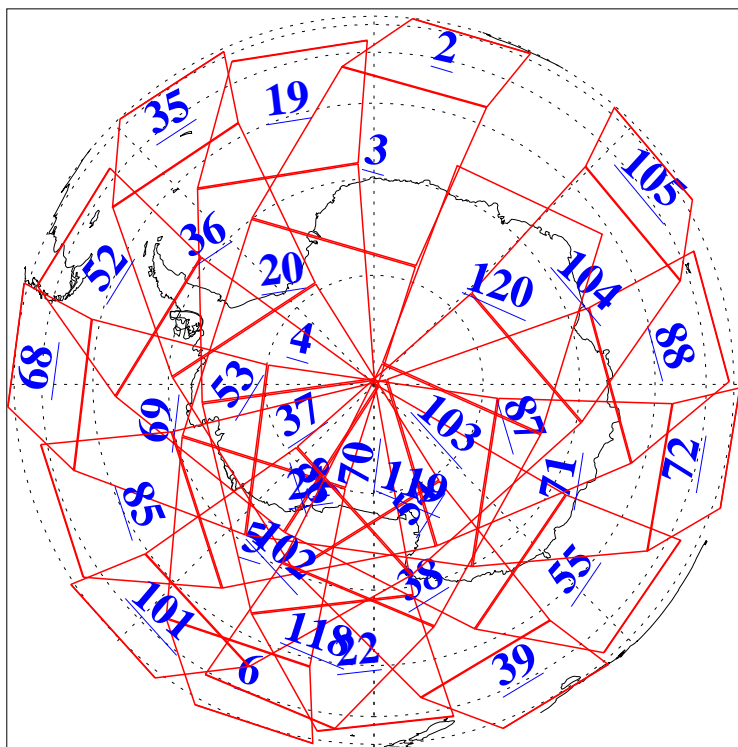

15 Mar 2019
DoY 74
Aqua Day 6159
Ascending Granules

Descending Granules

Legend: AMSU Available, HSB Available, AIRS Available

L1B Availability
 AMSU Granules: 224
 HSB Granules: 0
 AIRS Granules: 224

15 Mar 2019
 DoY 74
 Aqua Day 6159

Northern Hemisphere Granules

Southern Hemisphere Granules

Legend: AMSU Available, HSB Available, AIRS Available