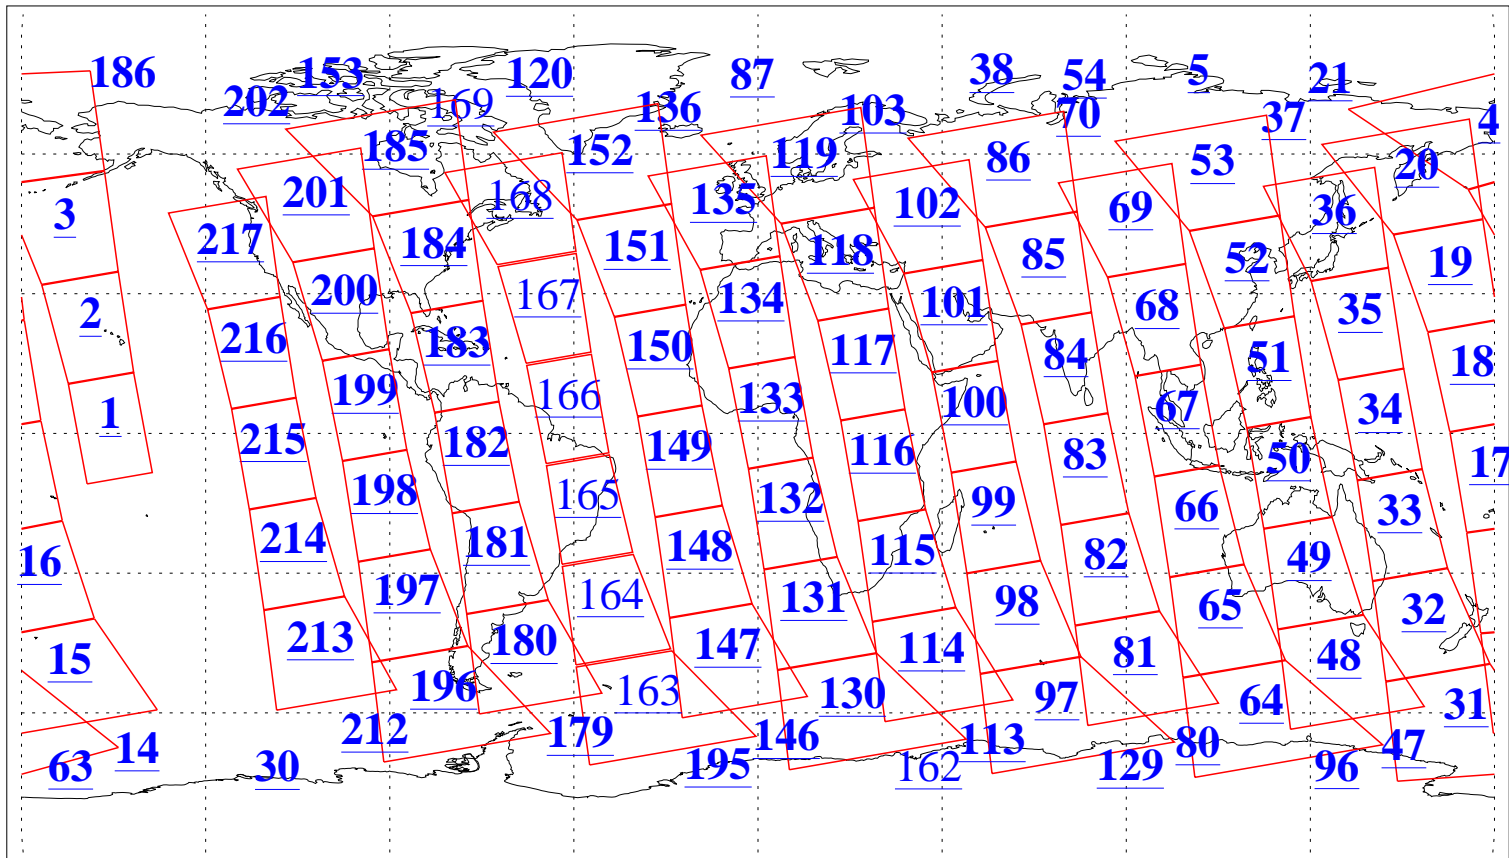

L1B Availability
AMSU Granules: 216
HSB Granules: 0
AIRS Granules: 195

14 Mar 2019
DoY 73
Aqua Day 6158
Granules: 1 to 120

Granules: 121 to 240

Legend: AMSU Available, HSB Available, AIRS Available

L1B Availability
AMSU Granules: 216
HSB Granules: 0
AIRS Granules: 195

14 Mar 2019
DoY 73
Aqua Day 6158
Ascending Granules

Descending Granules

Legend: AMSU Available, HSB Available, AIRS Available

L1B Availability
 AMSU Granules: 216
 HSB Granules: 0
 AIRS Granules: 195

14 Mar 2019
 DoY 73
 Aqua Day 6158

Northern Hemisphere Granules

Southern Hemisphere Granules

Legend: AMSU Available, HSB Available, AIRS Available