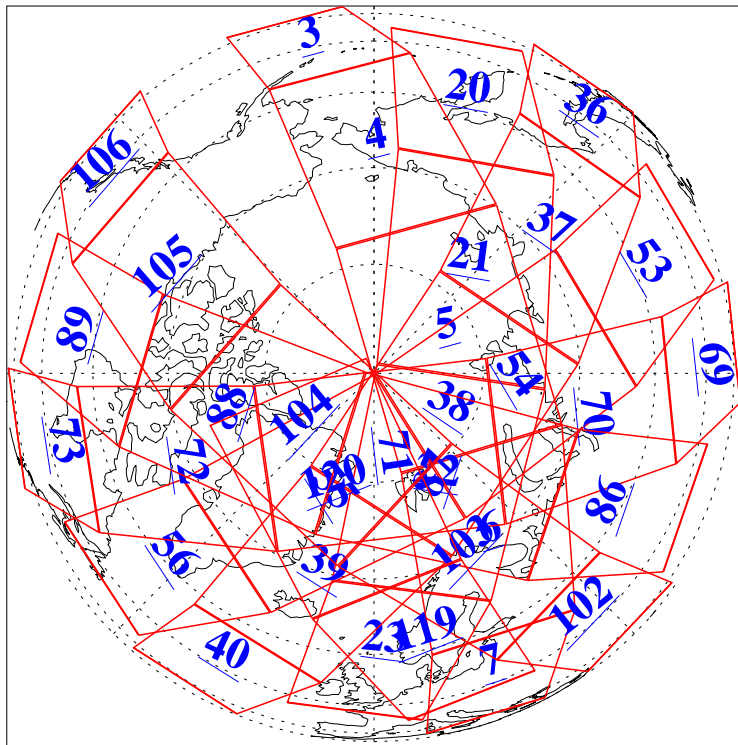

14 Mar 2019
DoY 73
Aqua Day 6158
Ascending Granules

Descending Granules

Legend: AMSU Available, HSB Available, AIRS Available

L1B Availability
 AMSU Granules: 216
 HSB Granules: 0
 AIRS Granules: 195

14 Mar 2019
 DoY 73
 Aqua Day 6158

Northern Hemisphere Granules

Southern Hemisphere Granules

Legend: AMSU Available, HSB Available, AIRS Available