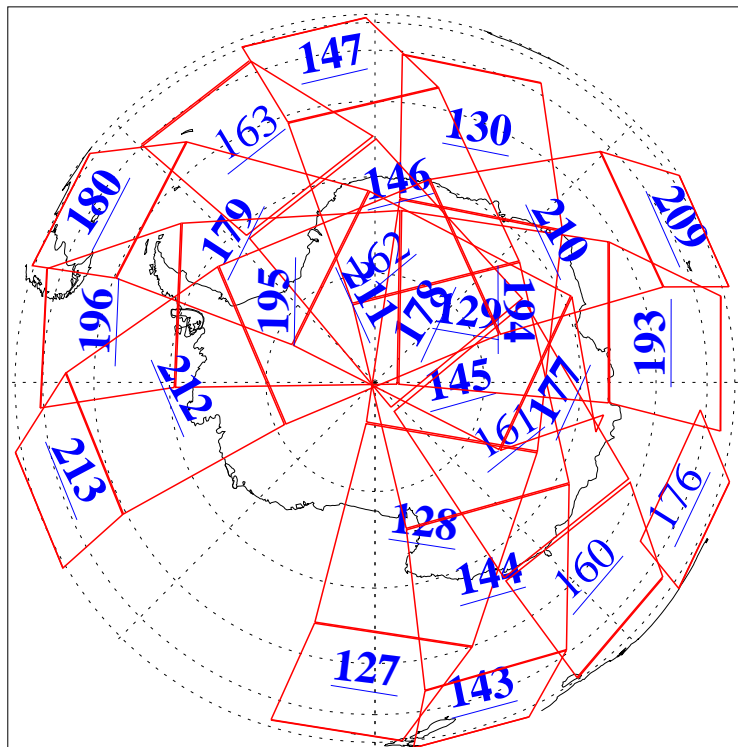

14 Mar 2019
DoY 73
Aqua Day 6158
Ascending Granules

Descending Granules

Legend: AMSU Available, HSB Available, AIRS Available

L1B Availability
 AMSU Granules: 216
 HSB Granules: 0
 AIRS Granules: 195

14 Mar 2019
 DoY 73
 Aqua Day 6158

Northern Hemisphere Granules

Southern Hemisphere Granules

Legend: AMSU Available, HSB Available, AIRS Available