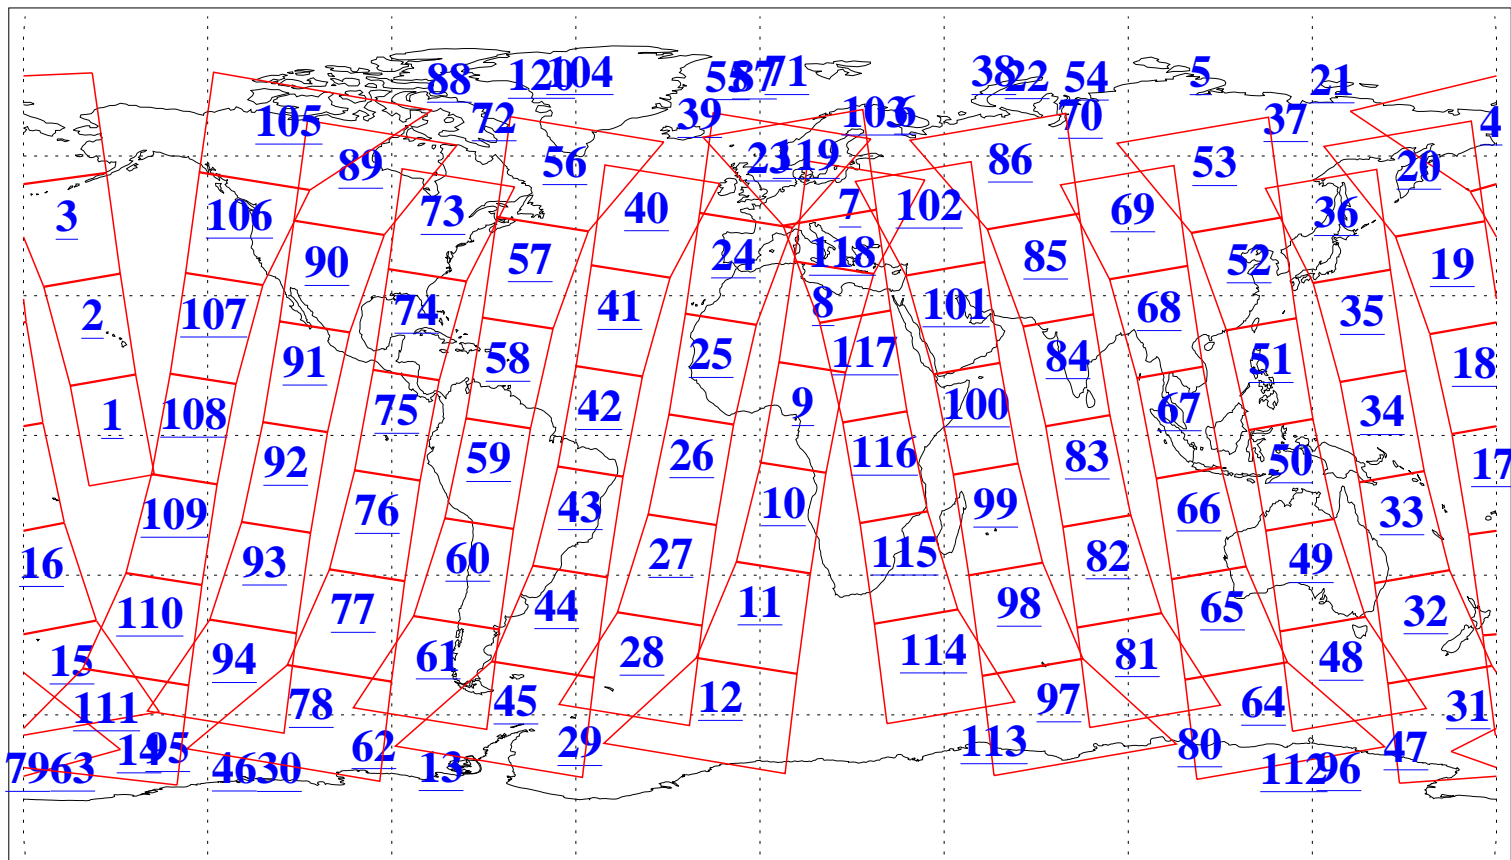

L1B Availability
AMSU Granules: 216
HSB Granules: 0
AIRS Granules: 195

14 Mar 2019
DoY 73
Aqua Day 6158
Granules: 1 to 120

Granules: 121 to 240

Legend: AMSU Available, HSB Available, AIRS Available

L1B Availability
AMSU Granules: 216
HSB Granules: 0
AIRS Granules: 195

14 Mar 2019
DoY 73
Aqua Day 6158
Ascending Granules

Descending Granules

Legend: AMSU Available, HSB Available, AIRS Available

L1B Availability
 AMSU Granules: 216
 HSB Granules: 0
 AIRS Granules: 195

14 Mar 2019
 DoY 73
 Aqua Day 6158

Northern Hemisphere Granules

Southern Hemisphere Granules

Legend: AMSU Available, HSB Available, AIRS Available