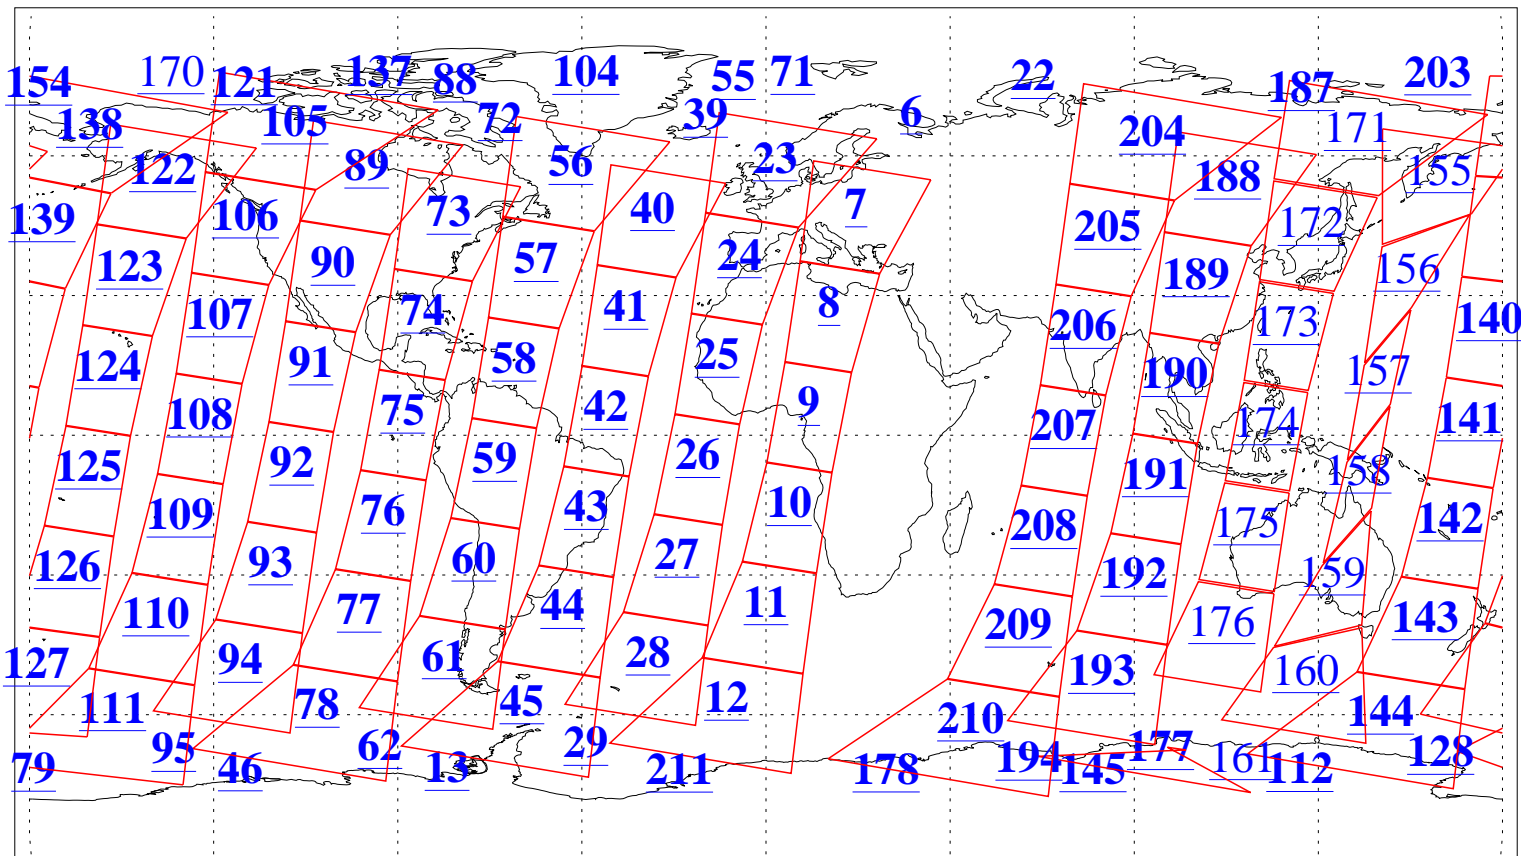

L1B Availability
AMSU Granules: 216
HSB Granules: 0
AIRS Granules: 195

14 Mar 2019
DoY 73
Aqua Day 6158
Granules: 1 to 120

Granules: 121 to 240

Legend: AMSU Available, HSB Available, AIRS Available

L1B Availability
AMSU Granules: 216
HSB Granules: 0
AIRS Granules: 195

14 Mar 2019
DoY 73
Aqua Day 6158
Ascending Granules

Descending Granules

Legend: AMSU Available, HSB Available, AIRS Available

L1B Availability
 AMSU Granules: 216
 HSB Granules: 0
 AIRS Granules: 195

14 Mar 2019
 DoY 73
 Aqua Day 6158

Northern Hemisphere Granules

Southern Hemisphere Granules

Legend: AMSU Available, HSB Available, AIRS Available