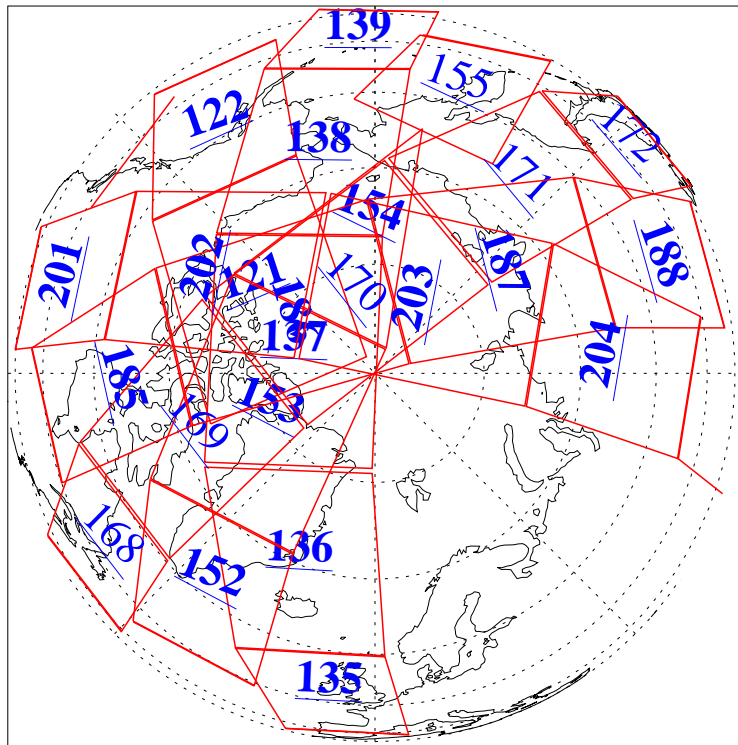

L1B Availability
AMSU Granules: 216
HSB Granules: 0
AIRS Granules: 195

14 Mar 2019
DoY 73
Aqua Day 6158
Granules: 1 to 120

Granules: 121 to 240

Legend: AMSU Available, HSB Available, AIRS Available

L1B Availability
AMSU Granules: 216
HSB Granules: 0
AIRS Granules: 195

14 Mar 2019
DoY 73
Aqua Day 6158
Ascending Granules

Descending Granules

Legend: AMSU Available, HSB Available, AIRS Available

L1B Availability
 AMSU Granules: 216
 HSB Granules: 0
 AIRS Granules: 195

14 Mar 2019
 DoY 73
 Aqua Day 6158

Northern Hemisphere Granules

Southern Hemisphere Granules

Legend: AMSU Available, HSB Available, AIRS Available