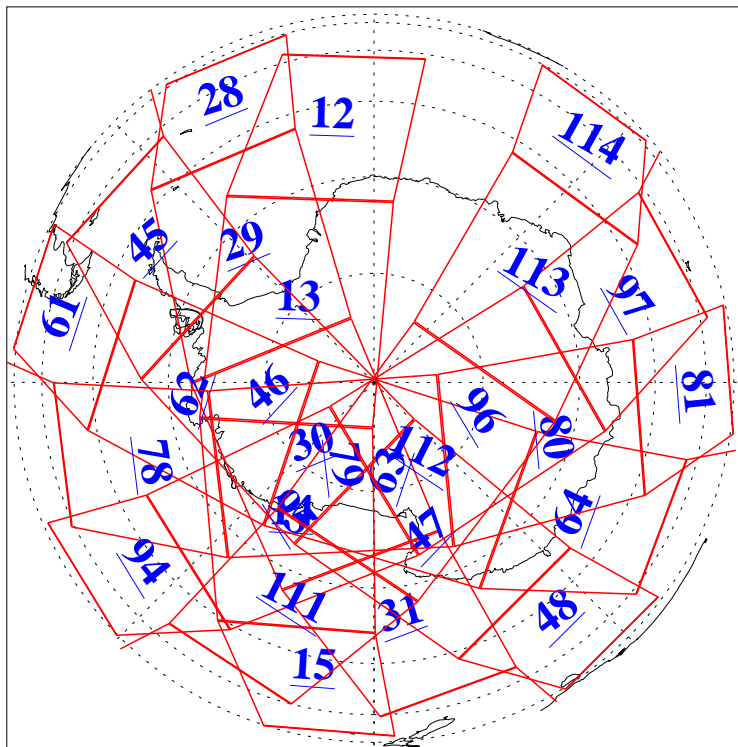

L1B Availability
AMSU Granules: 216
HSB Granules: 0
AIRS Granules: 195

14 Mar 2019
DoY 73
Aqua Day 6158
Granules: 1 to 120

Granules: 121 to 240

Legend: AMSU Available, HSB Available, AIRS Available

L1B Availability
AMSU Granules: 216
HSB Granules: 0
AIRS Granules: 195

14 Mar 2019
DoY 73
Aqua Day 6158
Ascending Granules

Descending Granules

Legend: AMSU Available, HSB Available, AIRS Available

L1B Availability
 AMSU Granules: 216
 HSB Granules: 0
 AIRS Granules: 195

14 Mar 2019
 DoY 73
 Aqua Day 6158

Northern Hemisphere Granules

Southern Hemisphere Granules

Legend: AMSU Available, HSB Available, AIRS Available