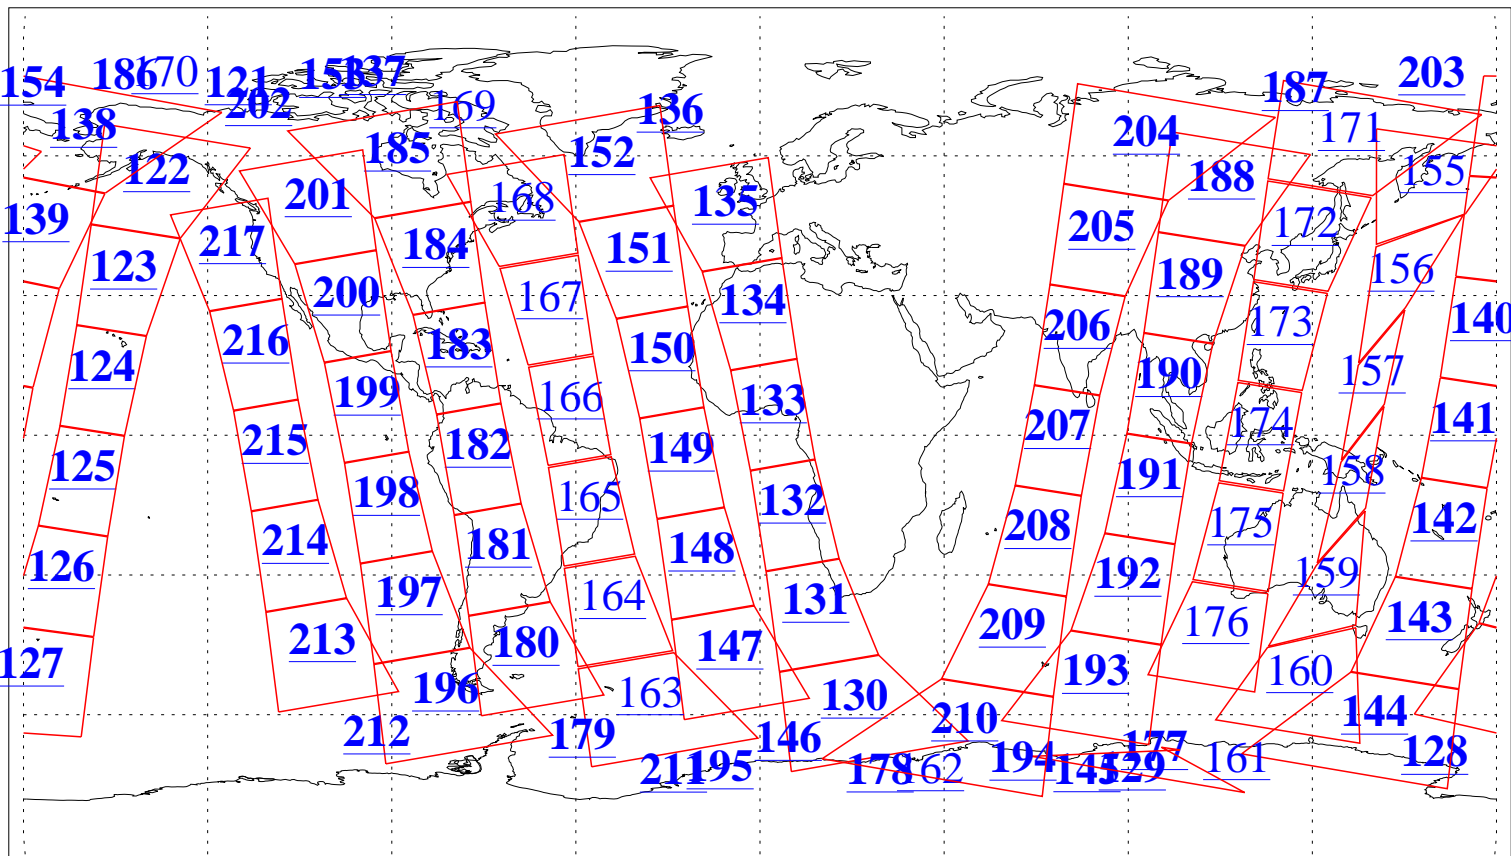

L1B Availability
AMSU Granules: 216
HSB Granules: 0
AIRS Granules: 195

14 Mar 2019
DoY 73
Aqua Day 6158
Granules: 1 to 120

Granules: 121 to 240

Legend: AMSU Available, HSB Available, AIRS Available

L1B Availability
AMSU Granules: 216
HSB Granules: 0
AIRS Granules: 195

14 Mar 2019
DoY 73
Aqua Day 6158
Ascending Granules

Descending Granules

Legend: AMSU Available, HSB Available, AIRS Available

L1B Availability
 AMSU Granules: 216
 HSB Granules: 0
 AIRS Granules: 195

14 Mar 2019
 DoY 73
 Aqua Day 6158

Northern Hemisphere Granules

Southern Hemisphere Granules

Legend: AMSU Available, HSB Available, AIRS Available