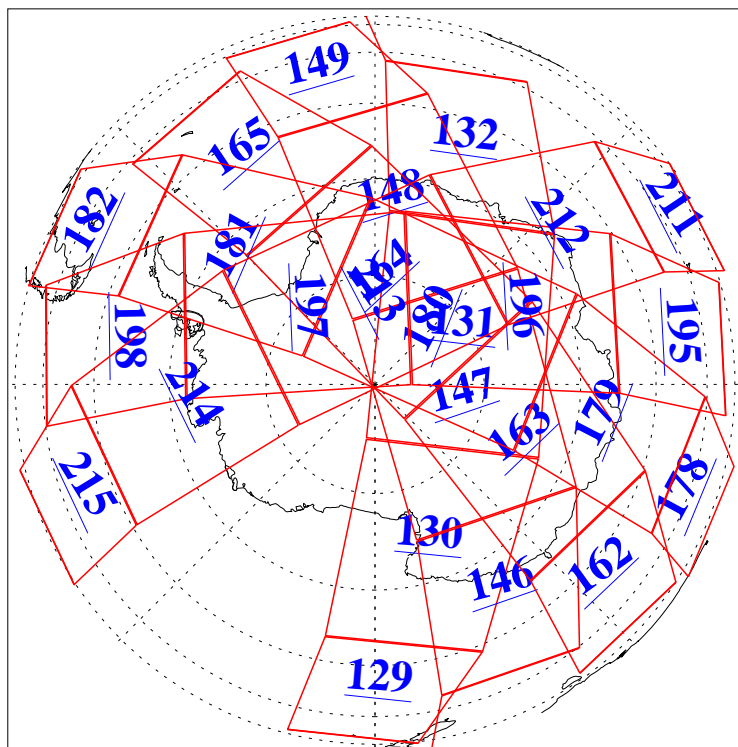

Legend: AMSU Available, HSB Available, AIRS Available