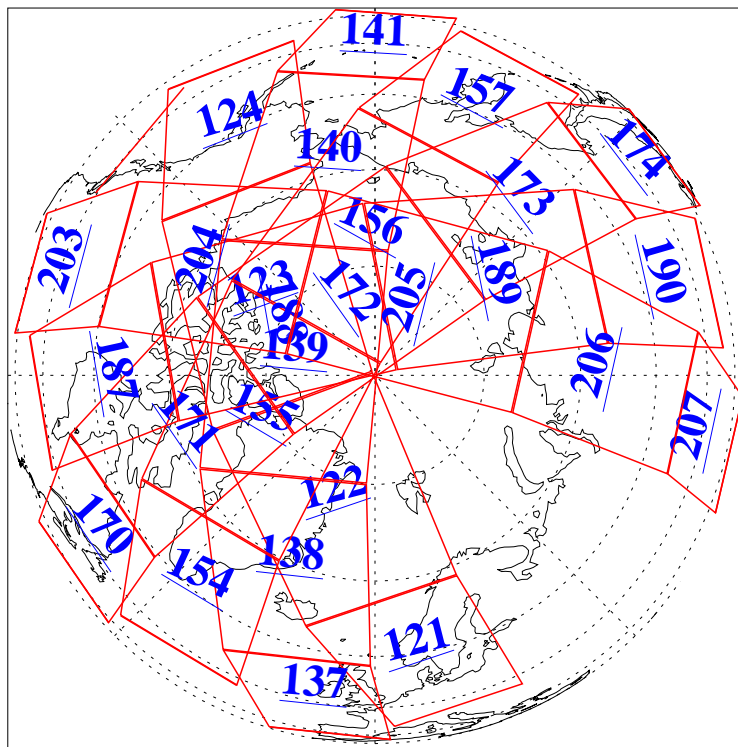

L1B Availability  
AMSU Granules: 219  
HSB Granules: 0  
AIRS Granules: 219

12 Mar 2019  
DoY 71  
Aqua Day 6156  
Granules: 1 to 120

Granules: 121 to 240

Legend: AMSU Available, HSB Available, AIRS Available

L1B Availability  
AMSU Granules: 219  
HSB Granules: 0  
AIRS Granules: 219

12 Mar 2019  
DoY 71  
Aqua Day 6156  
Ascending Granules

Descending Granules

Legend: AMSU Available, HSB Available, AIRS Available

### Northern Hemisphere Granules