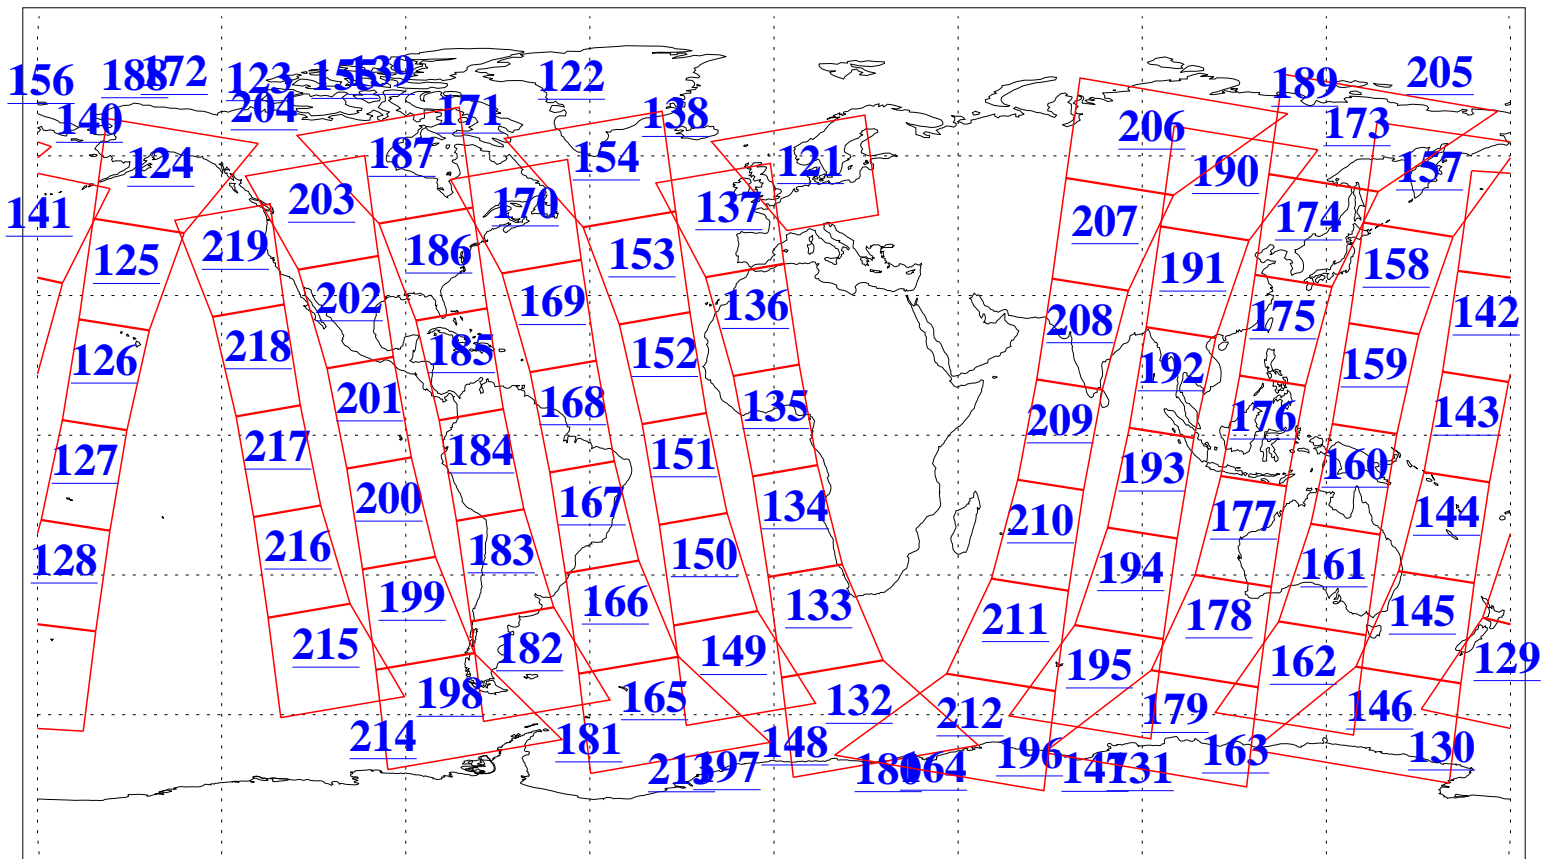

L1B Availability  
AMSU Granules: 219  
HSB Granules: 0  
AIRS Granules: 219

12 Mar 2019  
DoY 71  
Aqua Day 6156  
Granules: 1 to 120

Granules: 121 to 240

Legend: AMSU Available, HSB Available, AIRS Available

L1B Availability  
AMSU Granules: 219  
HSB Granules: 0  
AIRS Granules: 219

12 Mar 2019  
DoY 71  
Aqua Day 6156  
Ascending Granules

Descending Granules

Legend: AMSU Available, HSB Available, AIRS Available