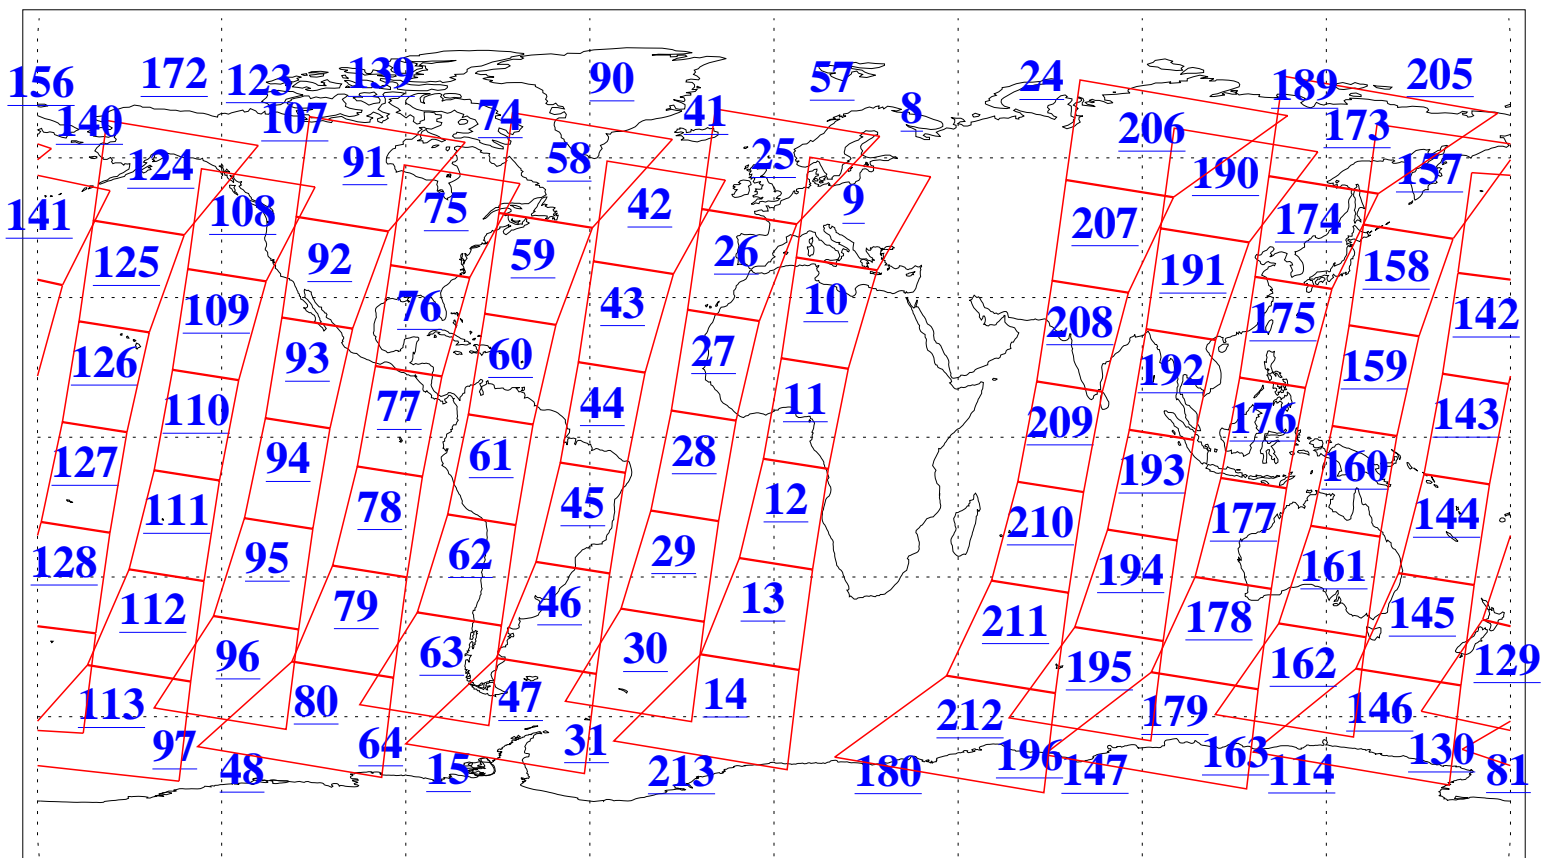

L1B Availability  
AMSU Granules: 219  
HSB Granules: 0  
AIRS Granules: 219

12 Mar 2019  
DoY 71  
Aqua Day 6156  
Granules: 1 to 120

Granules: 121 to 240

Legend: AMSU Available, HSB Available, AIRS Available

L1B Availability  
AMSU Granules: 219  
HSB Granules: 0  
AIRS Granules: 219

12 Mar 2019  
DoY 71  
Aqua Day 6156  
Ascending Granules

Descending Granules

Legend: AMSU Available, HSB Available, AIRS Available