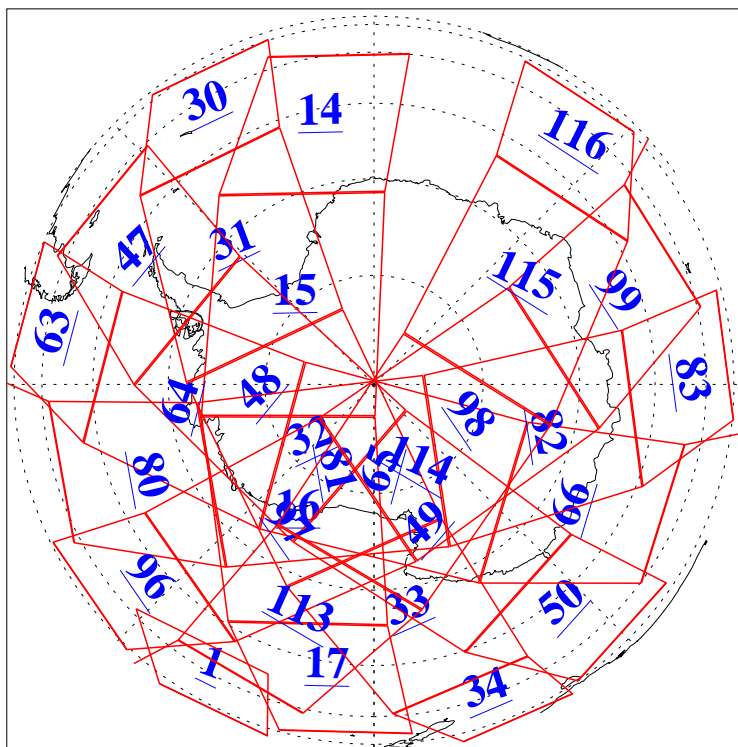

Legend: AMSU Available, HSB Available, AIRS Available