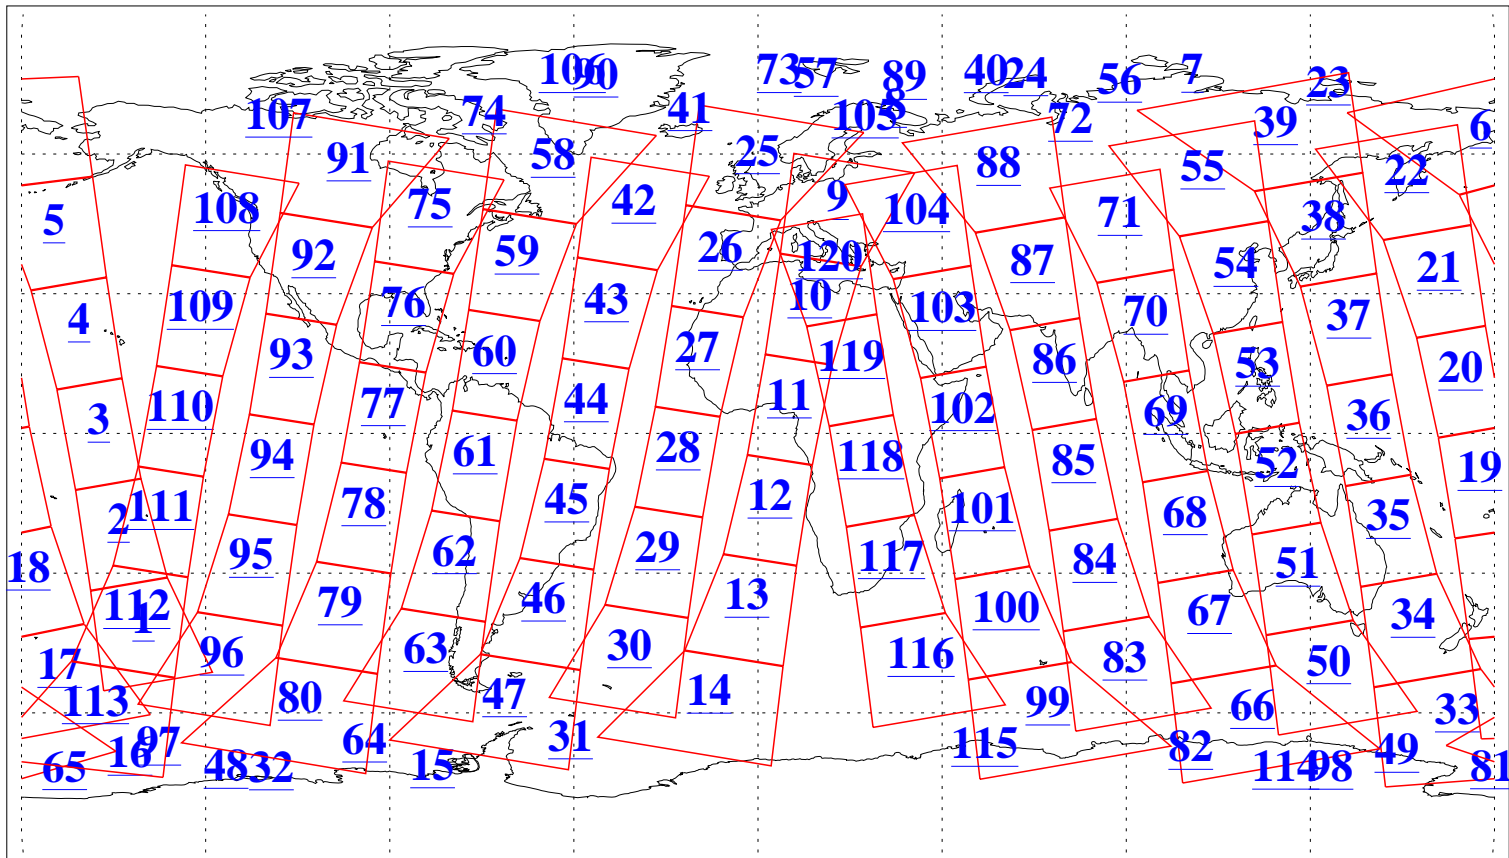

L1B Availability  
AMSU Granules: 219  
HSB Granules: 0  
AIRS Granules: 219

12 Mar 2019  
DoY 71  
Aqua Day 6156  
Granules: 1 to 120

Granules: 121 to 240

Legend: AMSU Available, HSB Available, AIRS Available

L1B Availability  
AMSU Granules: 219  
HSB Granules: 0  
AIRS Granules: 219

12 Mar 2019  
DoY 71  
Aqua Day 6156  
Ascending Granules

Descending Granules

Legend: AMSU Available, HSB Available, AIRS Available