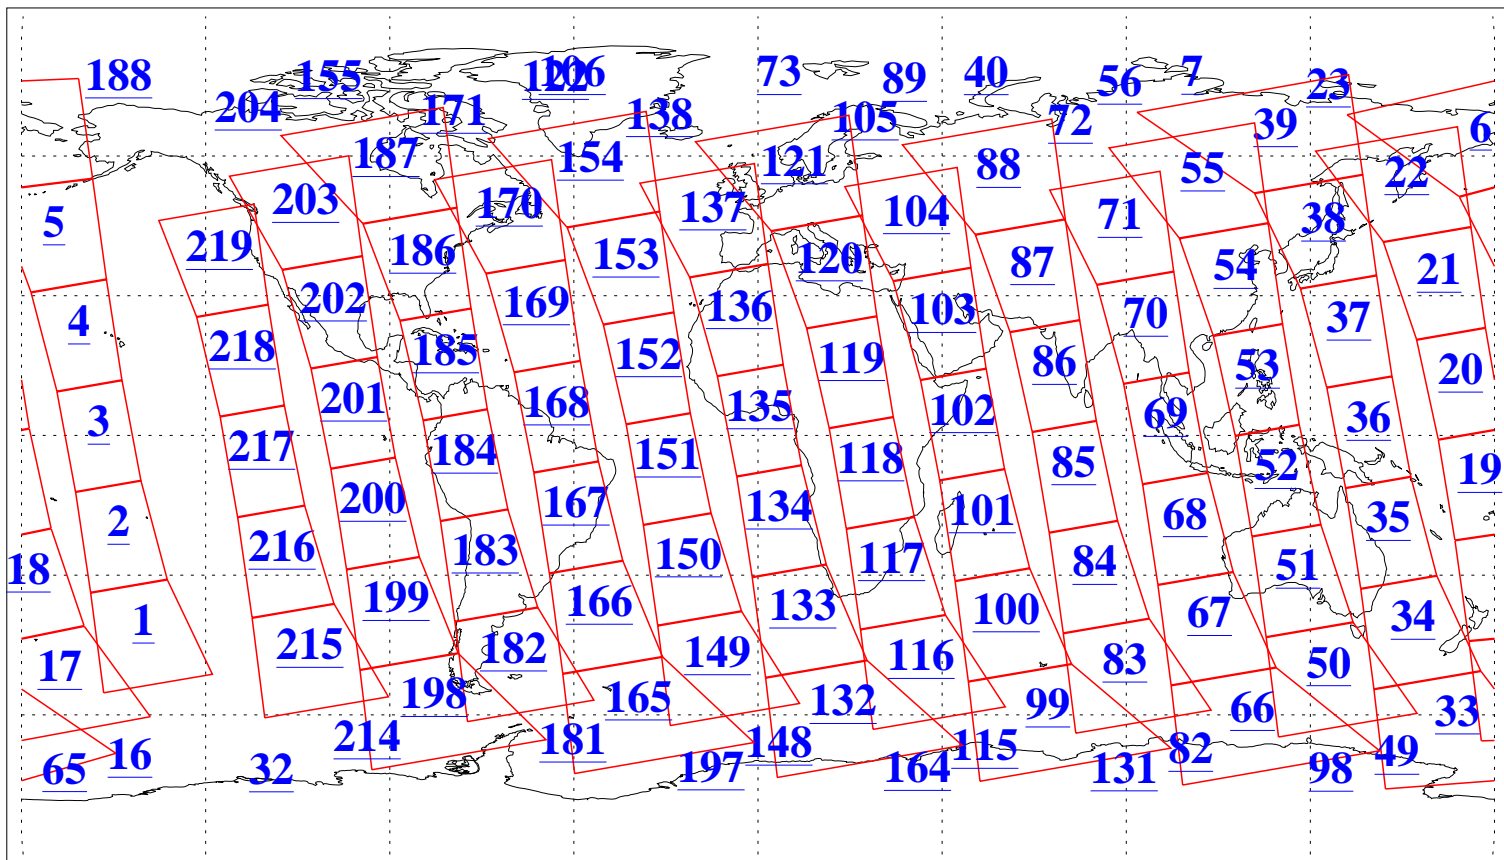

L1B Availability  
AMSU Granules: 219  
HSB Granules: 0  
AIRS Granules: 219

12 Mar 2019  
DoY 71  
Aqua Day 6156  
Granules: 1 to 120

Granules: 121 to 240

Legend: AMSU Available, HSB Available, AIRS Available

L1B Availability  
AMSU Granules: 219  
HSB Granules: 0  
AIRS Granules: 219

12 Mar 2019  
DoY 71  
Aqua Day 6156  
Ascending Granules

Descending Granules

Legend: AMSU Available, HSB Available, AIRS Available