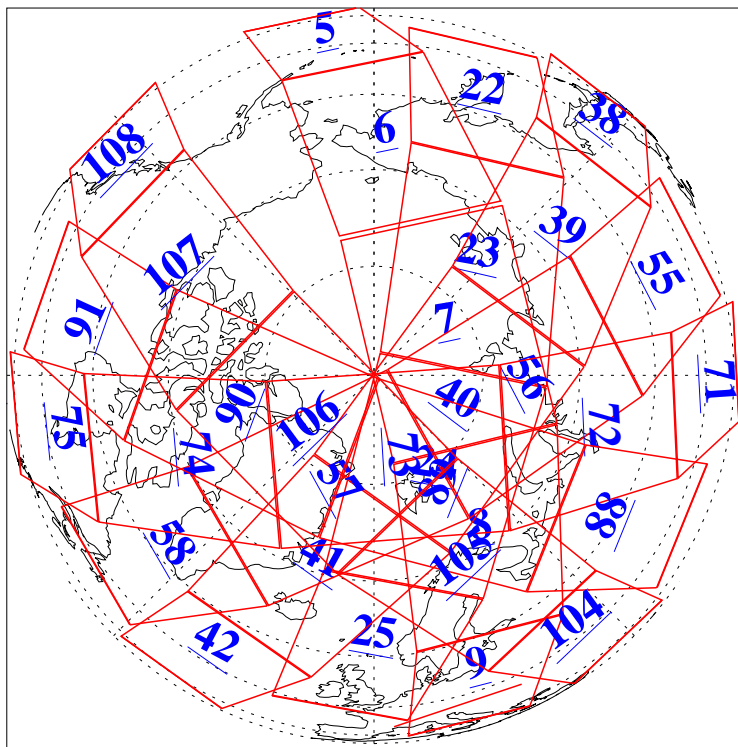

L1B Availability  
AMSU Granules: 219  
HSB Granules: 0  
AIRS Granules: 219

12 Mar 2019  
DoY 71  
Aqua Day 6156  
Granules: 1 to 120

Granules: 121 to 240

Legend: AMSU Available, HSB Available, AIRS Available

L1B Availability  
AMSU Granules: 219  
HSB Granules: 0  
AIRS Granules: 219

12 Mar 2019  
DoY 71  
Aqua Day 6156  
Ascending Granules

Descending Granules

Legend: AMSU Available, HSB Available, AIRS Available

### Northern Hemisphere Granules