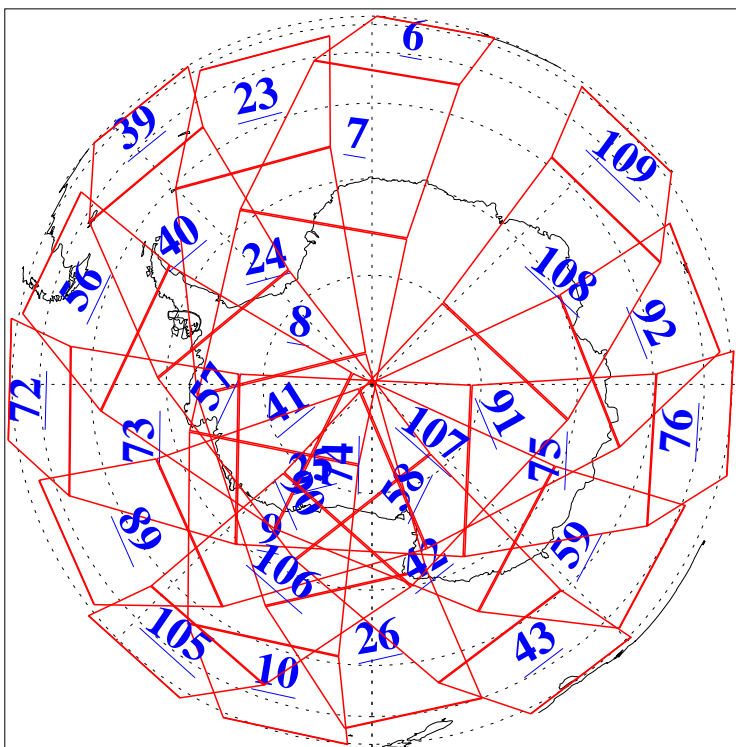

L1B Availability  
AMSU Granules: 227  
HSB Granules: 0  
AIRS Granules: 227

11 Mar 2019  
DoY 70  
Aqua Day 6155  
Granules: 1 to 120

Granules: 121 to 240

Legend: AMSU Available, HSB Available, AIRS Available

L1B Availability  
AMSU Granules: 227  
HSB Granules: 0  
AIRS Granules: 227

11 Mar 2019  
DoY 70  
Aqua Day 6155  
Ascending Granules

Descending Granules

Legend: AMSU Available, HSB Available, AIRS Available

L1B Availability  
 AMSU Granules: 227  
 HSB Granules: 0  
 AIRS Granules: 227

11 Mar 2019  
 DoY 70  
 Aqua Day 6155

Northern Hemisphere Granules

Southern Hemisphere Granules

Legend: AMSU Available, HSB Available, AIRS Available