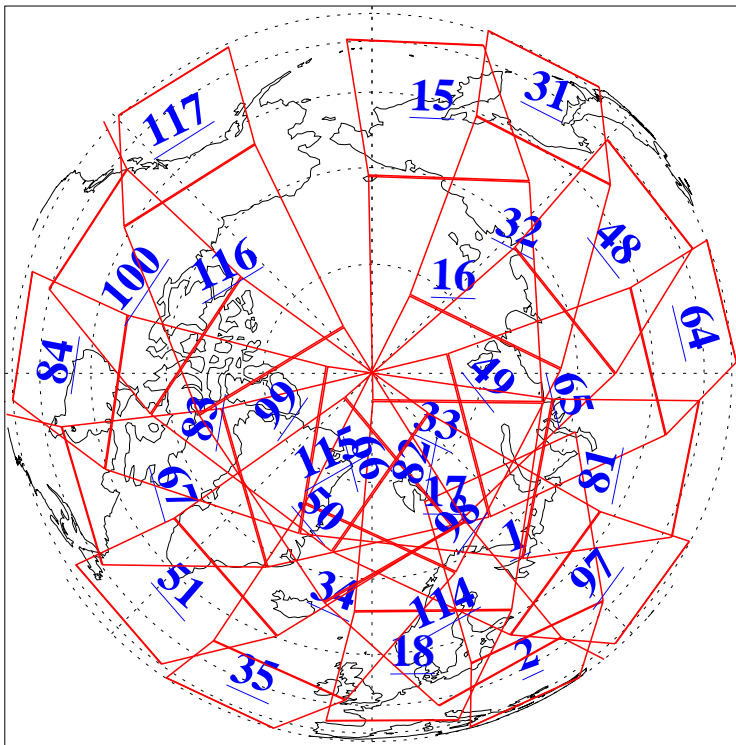

L1B Availability  
AMSU Granules: 227  
HSB Granules: 0  
AIRS Granules: 227

11 Mar 2019  
DoY 70  
Aqua Day 6155  
Granules: 1 to 120

Granules: 121 to 240

Legend: AMSU Available, HSB Available, AIRS Available

L1B Availability  
AMSU Granules: 227  
HSB Granules: 0  
AIRS Granules: 227

11 Mar 2019  
DoY 70  
Aqua Day 6155  
Ascending Granules

Descending Granules

Legend: AMSU Available, HSB Available, AIRS Available

L1B Availability  
 AMSU Granules: 227  
 HSB Granules: 0  
 AIRS Granules: 227

11 Mar 2019  
 DoY 70  
 Aqua Day 6155

Northern Hemisphere Granules

Southern Hemisphere Granules

Legend: AMSU Available, HSB Available, AIRS Available