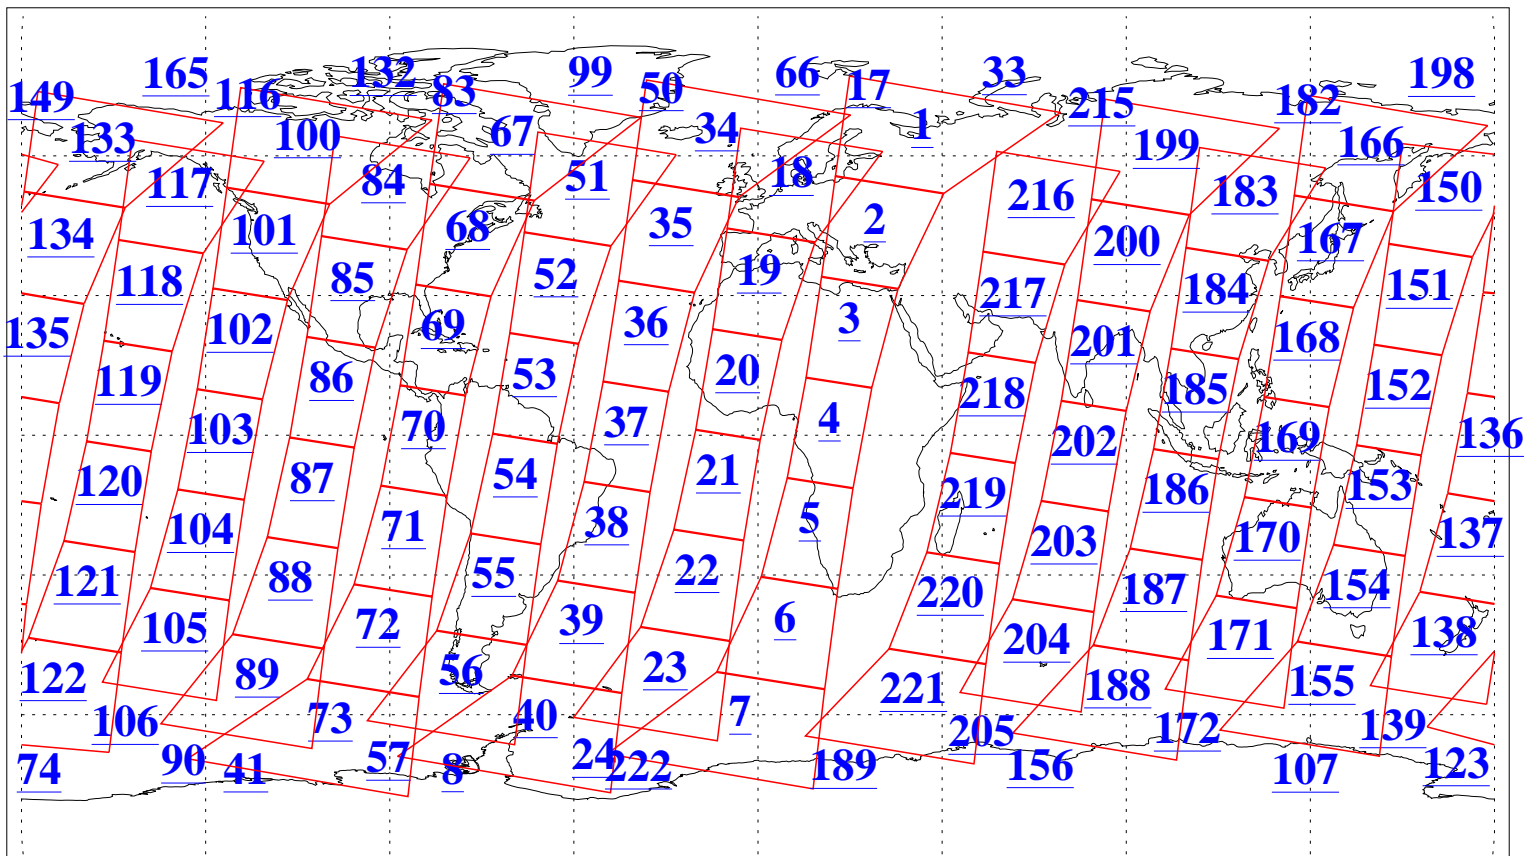

L1B Availability  
AMSU Granules: 227  
HSB Granules: 0  
AIRS Granules: 227

11 Mar 2019  
DoY 70  
Aqua Day 6155  
Granules: 1 to 120

Granules: 121 to 240

Legend: AMSU Available, HSB Available, AIRS Available

L1B Availability  
AMSU Granules: 227  
HSB Granules: 0  
AIRS Granules: 227

11 Mar 2019  
DoY 70  
Aqua Day 6155  
Ascending Granules

Descending Granules

Legend: AMSU Available, HSB Available, AIRS Available

L1B Availability  
 AMSU Granules: 227  
 HSB Granules: 0  
 AIRS Granules: 227

11 Mar 2019  
 DoY 70  
 Aqua Day 6155

Northern Hemisphere Granules

Southern Hemisphere Granules

Legend: AMSU Available, HSB Available, AIRS Available