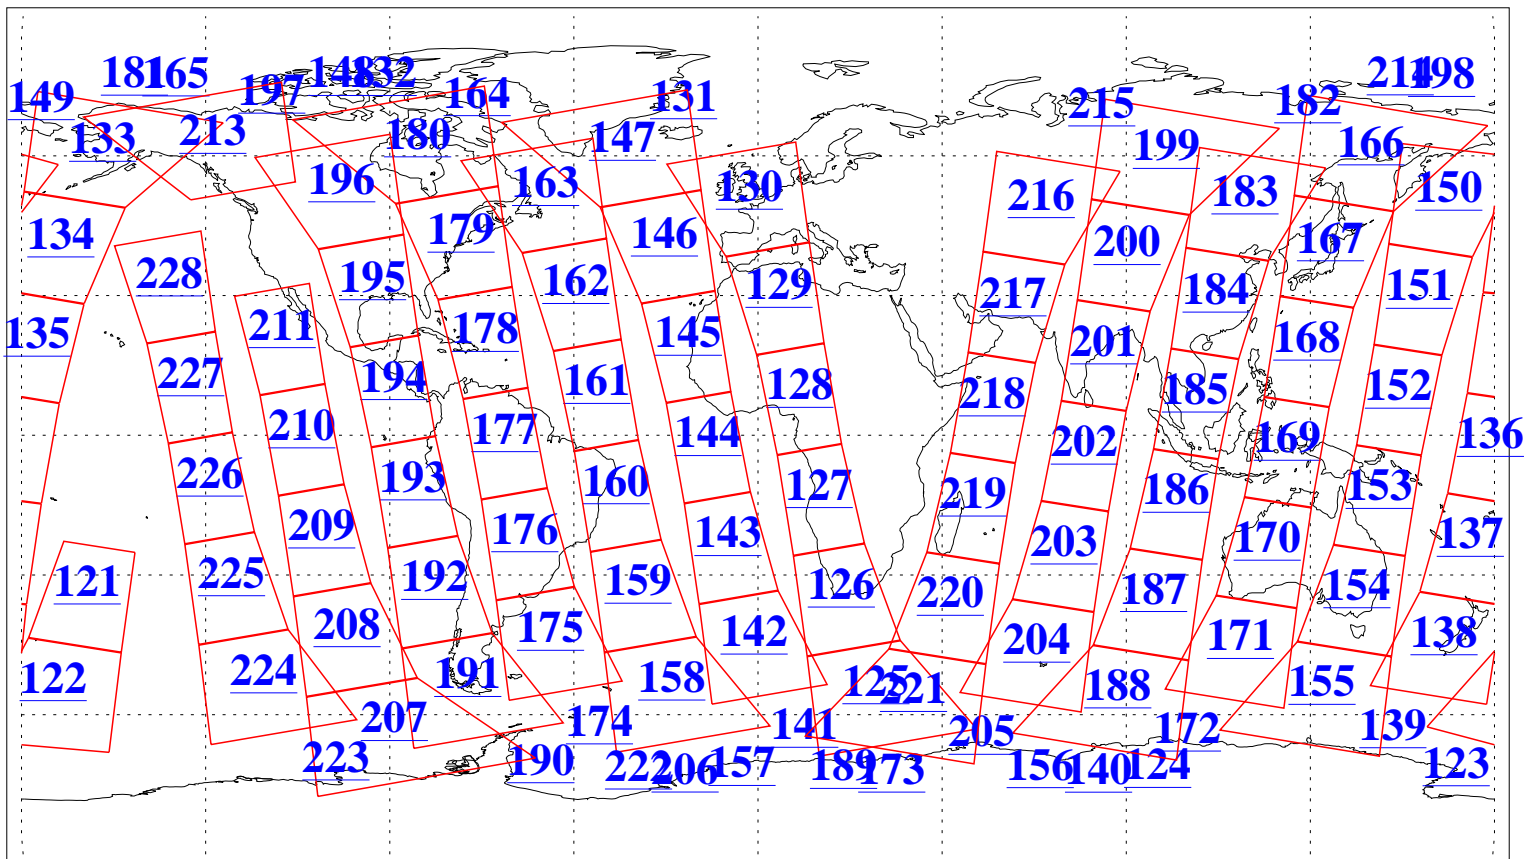

L1B Availability  
AMSU Granules: 227  
HSB Granules: 0  
AIRS Granules: 227

11 Mar 2019  
DoY 70  
Aqua Day 6155  
Granules: 1 to 120

Granules: 121 to 240

Legend: AMSU Available, HSB Available, AIRS Available

L1B Availability  
AMSU Granules: 227  
HSB Granules: 0  
AIRS Granules: 227

11 Mar 2019  
DoY 70  
Aqua Day 6155  
Ascending Granules

Descending Granules

Legend: AMSU Available, HSB Available, AIRS Available