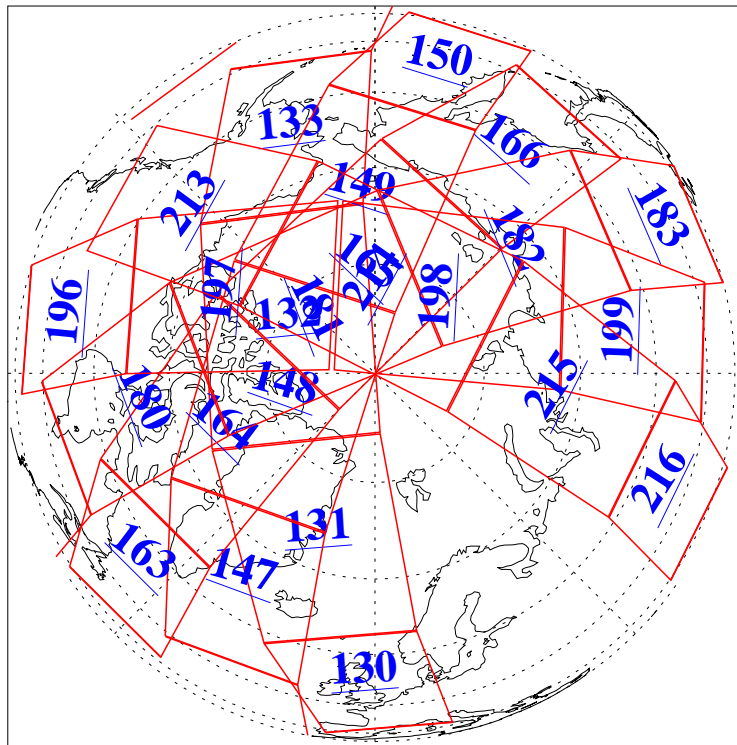

L1B Availability  
AMSU Granules: 227  
HSB Granules: 0  
AIRS Granules: 227

11 Mar 2019  
DoY 70  
Aqua Day 6155  
Ascending Granules

Descending Granules

Legend: AMSU Available, HSB Available, AIRS Available

L1B Availability  
 AMSU Granules: 227  
 HSB Granules: 0  
 AIRS Granules: 227

11 Mar 2019  
 DoY 70  
 Aqua Day 6155

Northern Hemisphere Granules

Southern Hemisphere Granules

Legend: AMSU Available, HSB Available, AIRS Available