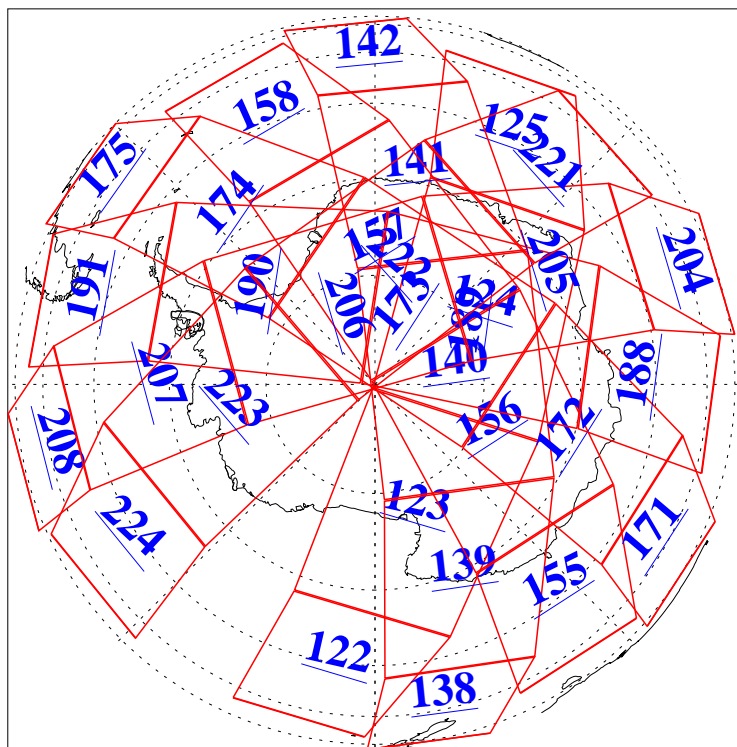

L1B Availability  
AMSU Granules: 227  
HSB Granules: 0  
AIRS Granules: 227

11 Mar 2019  
DoY 70  
Aqua Day 6155  
Granules: 1 to 120

Granules: 121 to 240

Legend: AMSU Available, HSB Available, AIRS Available

L1B Availability  
AMSU Granules: 227  
HSB Granules: 0  
AIRS Granules: 227

11 Mar 2019  
DoY 70  
Aqua Day 6155  
Ascending Granules

Descending Granules

Legend: AMSU Available, HSB Available, AIRS Available

L1B Availability  
 AMSU Granules: 227  
 HSB Granules: 0  
 AIRS Granules: 227

11 Mar 2019  
 DoY 70  
 Aqua Day 6155

Northern Hemisphere Granules

Southern Hemisphere Granules

Legend: AMSU Available, HSB Available, AIRS Available