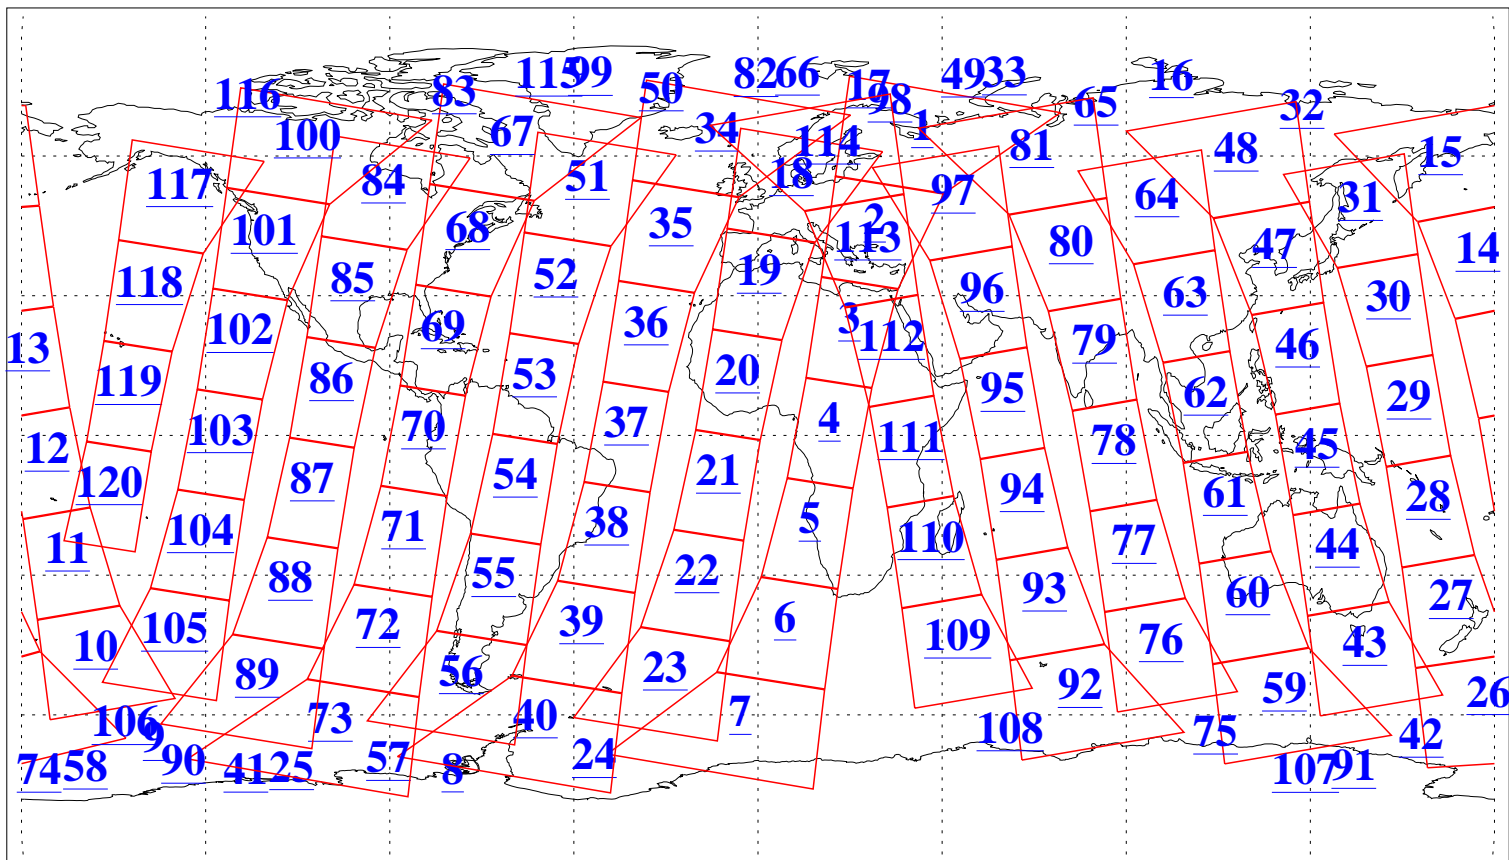

L1B Availability  
AMSU Granules: 227  
HSB Granules: 0  
AIRS Granules: 227

11 Mar 2019  
DoY 70  
Aqua Day 6155  
Granules: 1 to 120

Granules: 121 to 240

Legend: AMSU Available, HSB Available, AIRS Available

L1B Availability  
AMSU Granules: 227  
HSB Granules: 0  
AIRS Granules: 227

11 Mar 2019  
DoY 70  
Aqua Day 6155  
Ascending Granules

Descending Granules

Legend: AMSU Available, HSB Available, AIRS Available

L1B Availability  
 AMSU Granules: 227  
 HSB Granules: 0  
 AIRS Granules: 227

11 Mar 2019  
 DoY 70  
 Aqua Day 6155

Northern Hemisphere Granules

Southern Hemisphere Granules

Legend: AMSU Available, HSB Available, AIRS Available