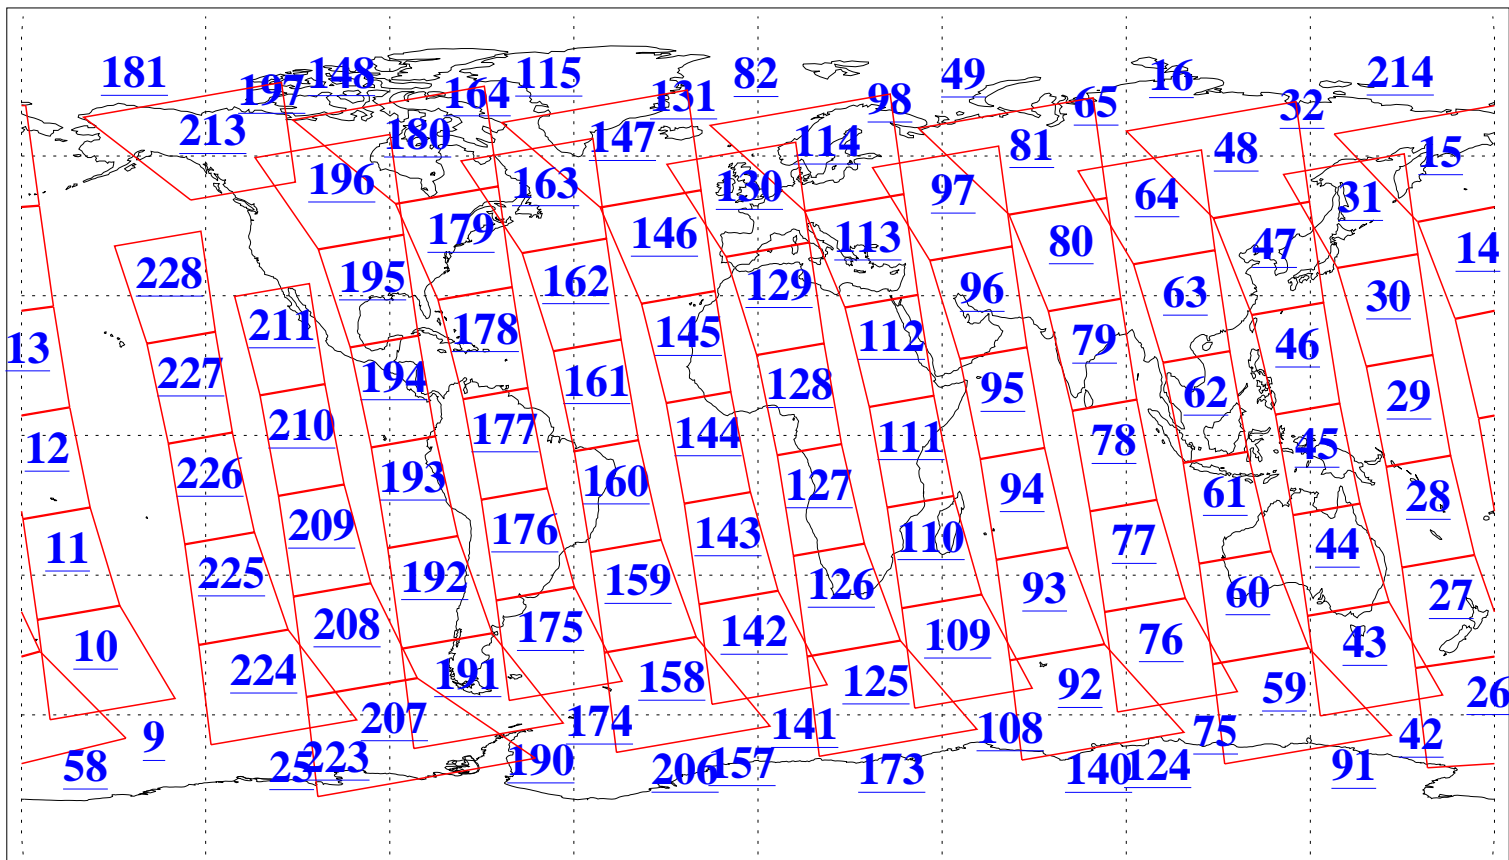

L1B Availability  
AMSU Granules: 227  
HSB Granules: 0  
AIRS Granules: 227

11 Mar 2019  
DoY 70  
Aqua Day 6155  
Granules: 1 to 120

Granules: 121 to 240

Legend: AMSU Available, HSB Available, AIRS Available

L1B Availability  
AMSU Granules: 227  
HSB Granules: 0  
AIRS Granules: 227

11 Mar 2019  
DoY 70  
Aqua Day 6155  
Ascending Granules

Descending Granules

Legend: AMSU Available, HSB Available, AIRS Available

L1B Availability  
 AMSU Granules: 227  
 HSB Granules: 0  
 AIRS Granules: 227

11 Mar 2019  
 DoY 70  
 Aqua Day 6155

Northern Hemisphere Granules

Southern Hemisphere Granules

Legend: AMSU Available, HSB Available, AIRS Available