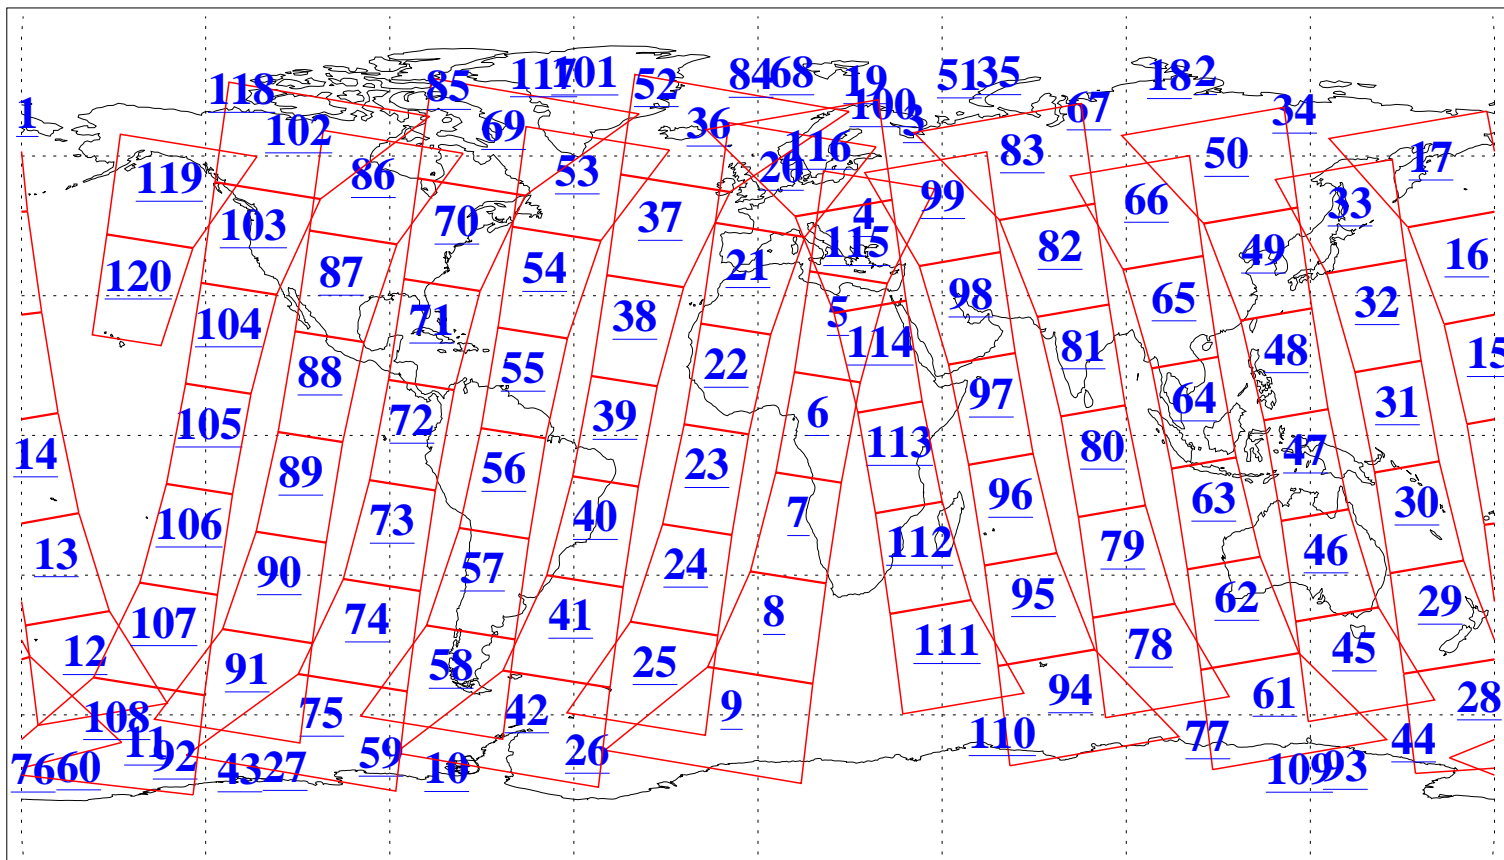

L1B Availability
AMSU Granules: 227
HSB Granules: 0
AIRS Granules: 221

9 Mar 2019
DoY 68
Aqua Day 6153
Granules: 1 to 120

Granules: 121 to 240

Legend: AMSU Available, HSB Available, AIRS Available

L1B Availability
AMSU Granules: 227
HSB Granules: 0
AIRS Granules: 221

9 Mar 2019
DoY 68
Aqua Day 6153
Ascending Granules

Descending Granules

Legend: AMSU Available, HSB Available, AIRS Available

L1B Availability
 AMSU Granules: 227
 HSB Granules: 0
 AIRS Granules: 221

9 Mar 2019
 DoY 68
 Aqua Day 6153

Northern Hemisphere Granules

Southern Hemisphere Granules

Legend: AMSU Available, HSB Available, AIRS Available