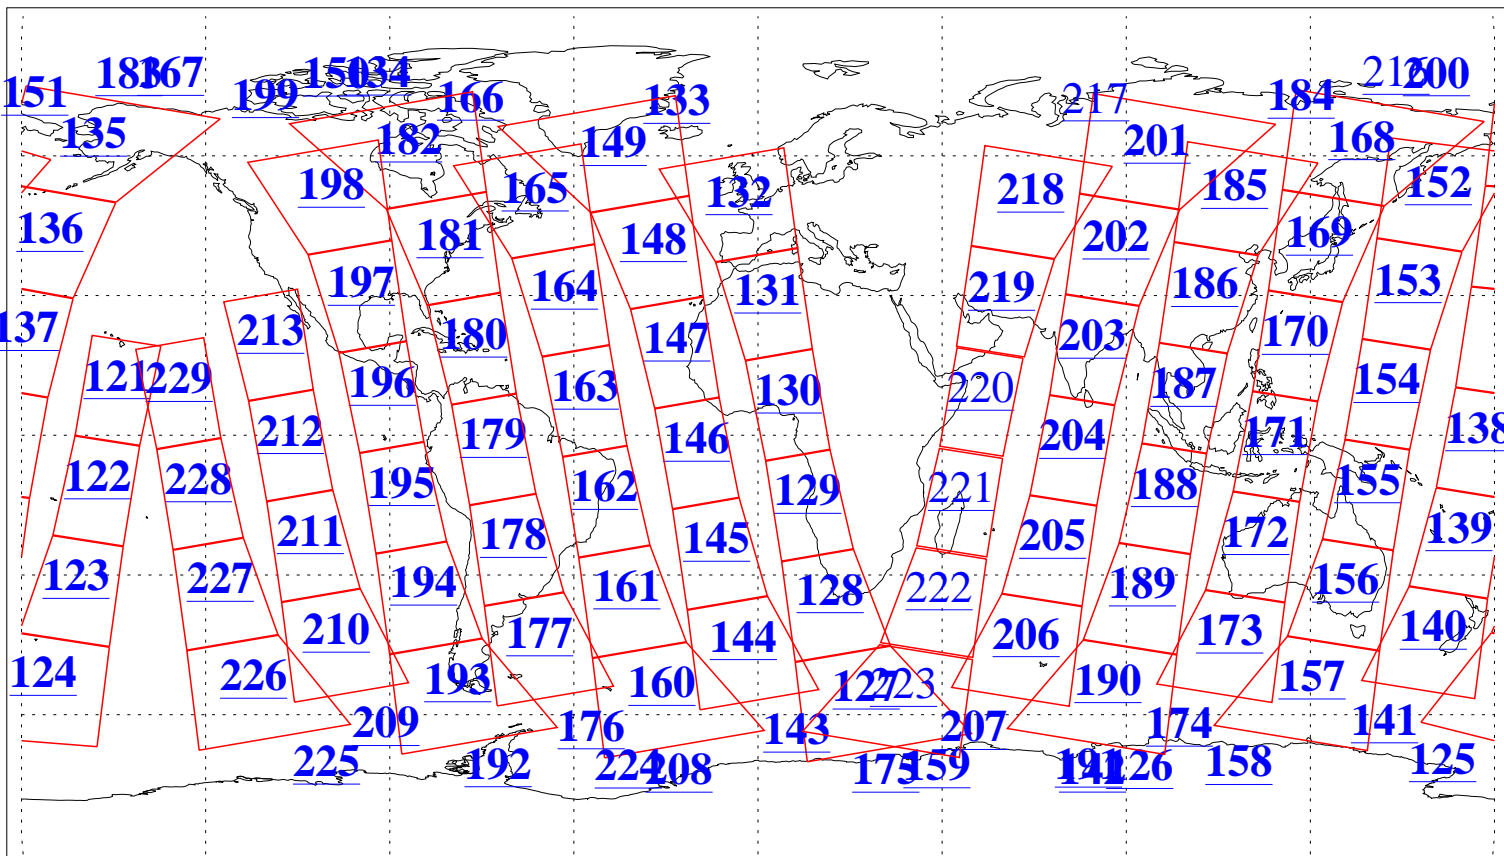

L1B Availability
AMSU Granules: 227
HSB Granules: 0
AIRS Granules: 221

9 Mar 2019
DoY 68
Aqua Day 6153
Granules: 1 to 120

Granules: 121 to 240

Legend: AMSU Available, HSB Available, AIRS Available

L1B Availability
AMSU Granules: 227
HSB Granules: 0
AIRS Granules: 221

9 Mar 2019
DoY 68
Aqua Day 6153
Ascending Granules

Descending Granules

Legend: AMSU Available, HSB Available, AIRS Available

L1B Availability
 AMSU Granules: 227
 HSB Granules: 0
 AIRS Granules: 221

9 Mar 2019
 DoY 68
 Aqua Day 6153

Northern Hemisphere Granules

Southern Hemisphere Granules

Legend: AMSU Available, HSB Available, AIRS Available