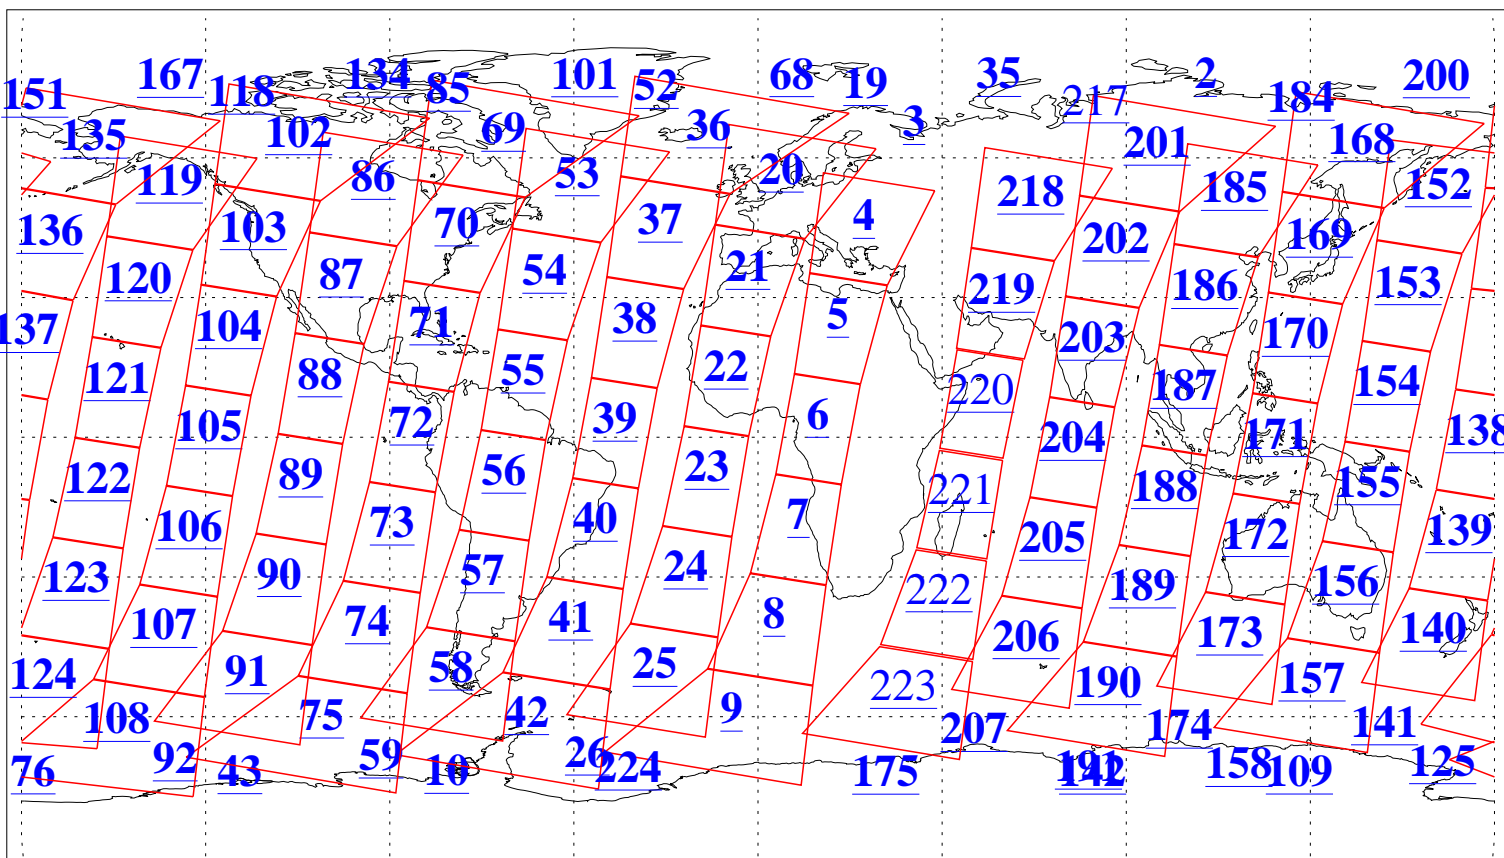

L1B Availability
AMSU Granules: 227
HSB Granules: 0
AIRS Granules: 221

9 Mar 2019
DoY 68
Aqua Day 6153
Granules: 1 to 120

Granules: 121 to 240

Legend: AMSU Available, HSB Available, AIRS Available

L1B Availability
AMSU Granules: 227
HSB Granules: 0
AIRS Granules: 221

9 Mar 2019
DoY 68
Aqua Day 6153
Ascending Granules

Descending Granules

Legend: AMSU Available, HSB Available, AIRS Available

L1B Availability
 AMSU Granules: 227
 HSB Granules: 0
 AIRS Granules: 221

9 Mar 2019
 DoY 68
 Aqua Day 6153

Northern Hemisphere Granules

Southern Hemisphere Granules

Legend: AMSU Available, HSB Available, AIRS Available