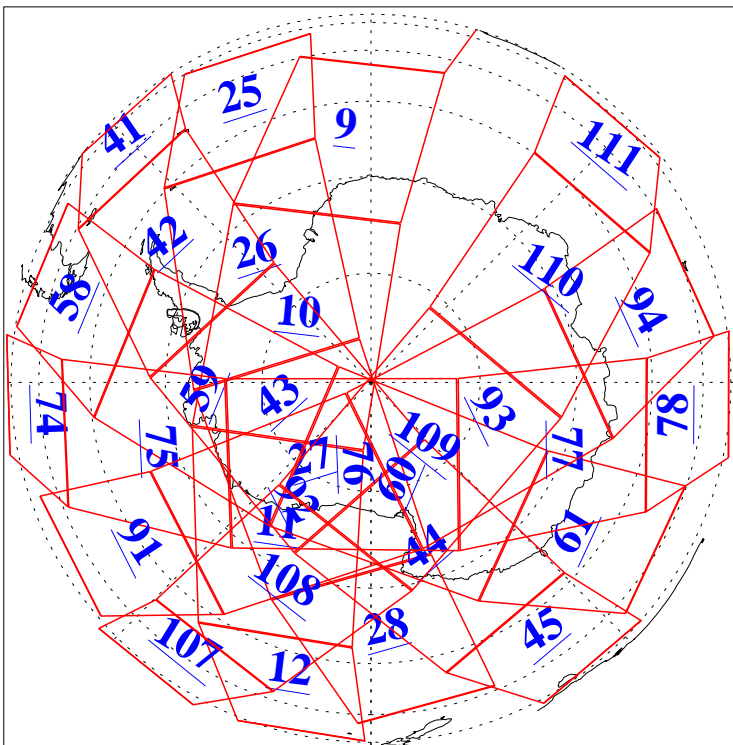

L1B Availability
AMSU Granules: 227
HSB Granules: 0
AIRS Granules: 221

9 Mar 2019
DoY 68
Aqua Day 6153
Granules: 1 to 120

Granules: 121 to 240

Legend: AMSU Available, HSB Available, AIRS Available

L1B Availability
AMSU Granules: 227
HSB Granules: 0
AIRS Granules: 221

9 Mar 2019
DoY 68
Aqua Day 6153
Ascending Granules

Descending Granules

Legend: AMSU Available, HSB Available, AIRS Available

L1B Availability
 AMSU Granules: 227
 HSB Granules: 0
 AIRS Granules: 221

9 Mar 2019
 DoY 68
 Aqua Day 6153

Northern Hemisphere Granules

Southern Hemisphere Granules

Legend: AMSU Available, HSB Available, AIRS Available