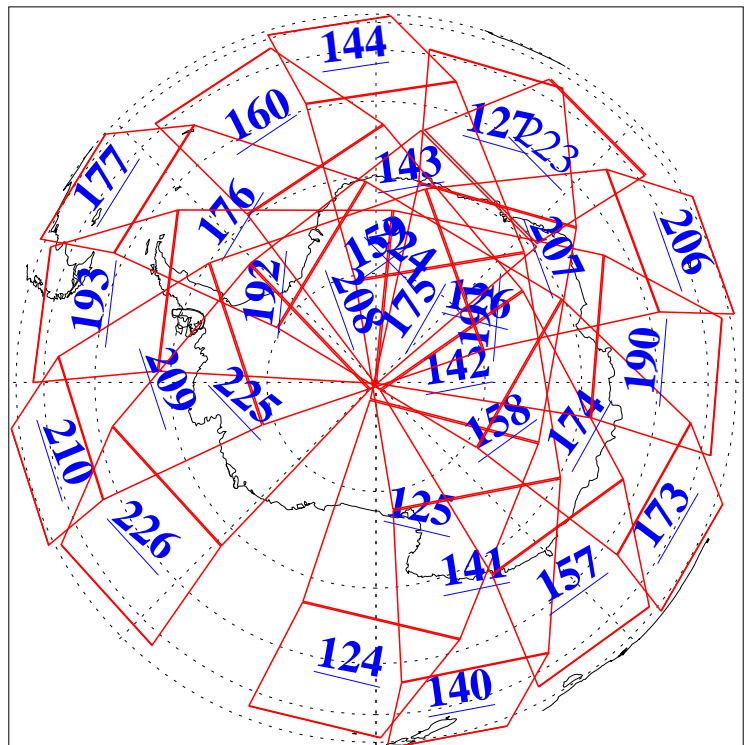

9 Mar 2019
DoY 68
Aqua Day 6153
Ascending Granules

Descending Granules

Legend: AMSU Available, HSB Available, AIRS Available

L1B Availability
 AMSU Granules: 227
 HSB Granules: 0
 AIRS Granules: 221

9 Mar 2019
 DoY 68
 Aqua Day 6153

Northern Hemisphere Granules

Southern Hemisphere Granules

Legend: AMSU Available, HSB Available, AIRS Available