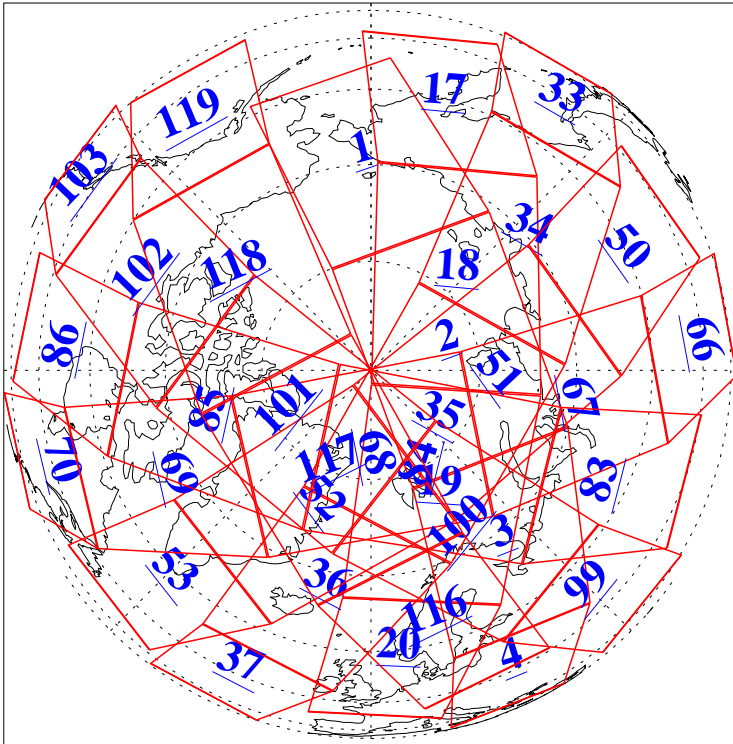

L1B Availability
AMSU Granules: 227
HSB Granules: 0
AIRS Granules: 221

9 Mar 2019
DoY 68
Aqua Day 6153
Granules: 1 to 120

Granules: 121 to 240

Legend: AMSU Available, HSB Available, AIRS Available

L1B Availability
AMSU Granules: 227
HSB Granules: 0
AIRS Granules: 221

9 Mar 2019
DoY 68
Aqua Day 6153
Ascending Granules

Descending Granules

Legend: AMSU Available, HSB Available, AIRS Available

L1B Availability
 AMSU Granules: 227
 HSB Granules: 0
 AIRS Granules: 221

9 Mar 2019
 DoY 68
 Aqua Day 6153

Northern Hemisphere Granules

Southern Hemisphere Granules

Legend: AMSU Available, HSB Available, AIRS Available