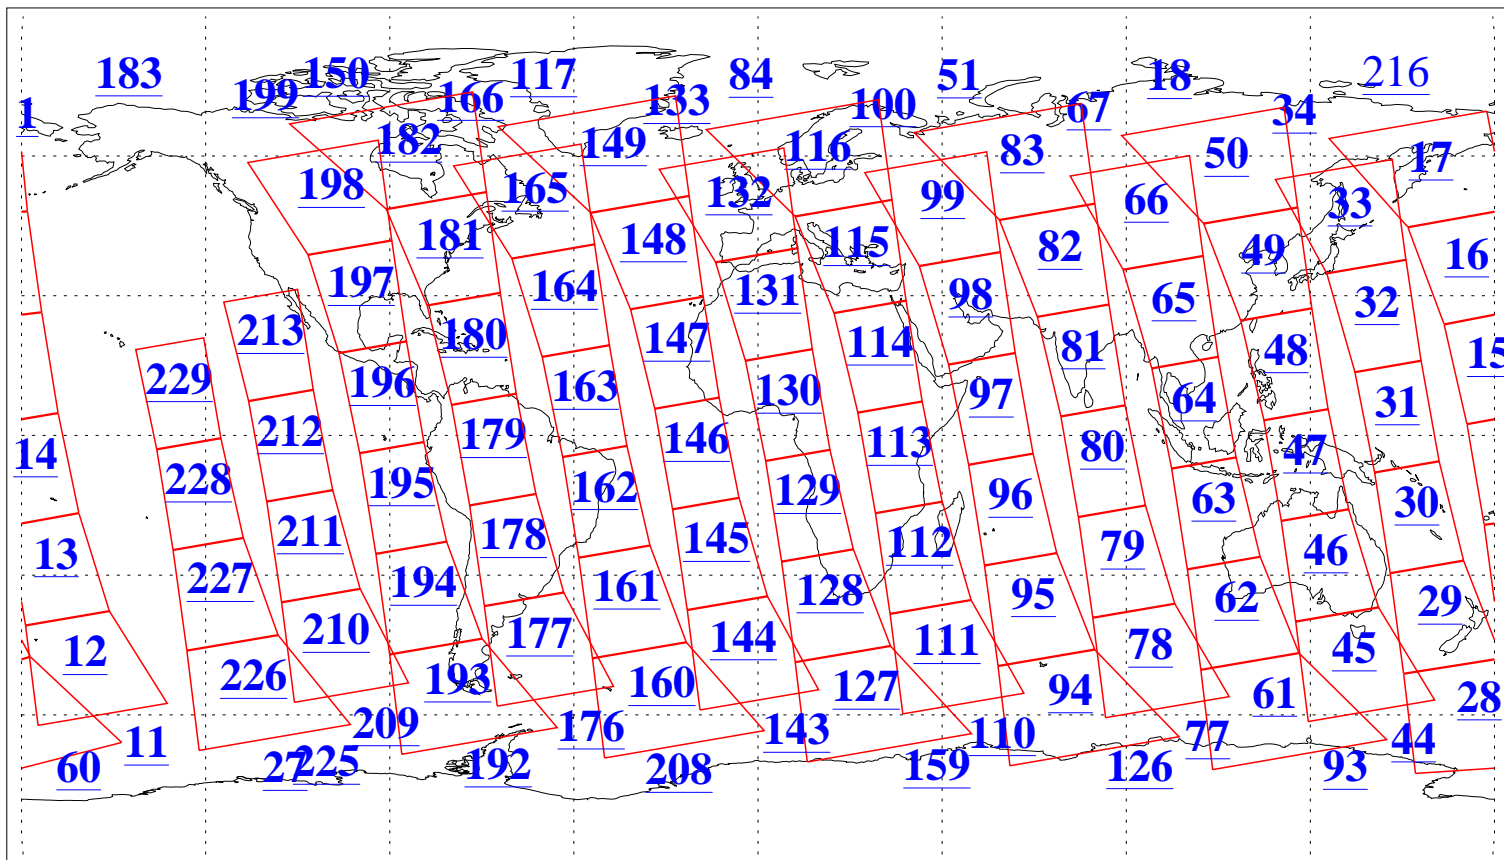

L1B Availability
AMSU Granules: 227
HSB Granules: 0
AIRS Granules: 221

9 Mar 2019
DoY 68
Aqua Day 6153
Granules: 1 to 120

Granules: 121 to 240

Legend: AMSU Available, HSB Available, AIRS Available

L1B Availability
AMSU Granules: 227
HSB Granules: 0
AIRS Granules: 221

9 Mar 2019
DoY 68
Aqua Day 6153
Ascending Granules

Descending Granules

Legend: AMSU Available, HSB Available, AIRS Available

L1B Availability
 AMSU Granules: 227
 HSB Granules: 0
 AIRS Granules: 221

9 Mar 2019
 DoY 68
 Aqua Day 6153

Northern Hemisphere Granules

Southern Hemisphere Granules

Legend: AMSU Available, HSB Available, AIRS Available