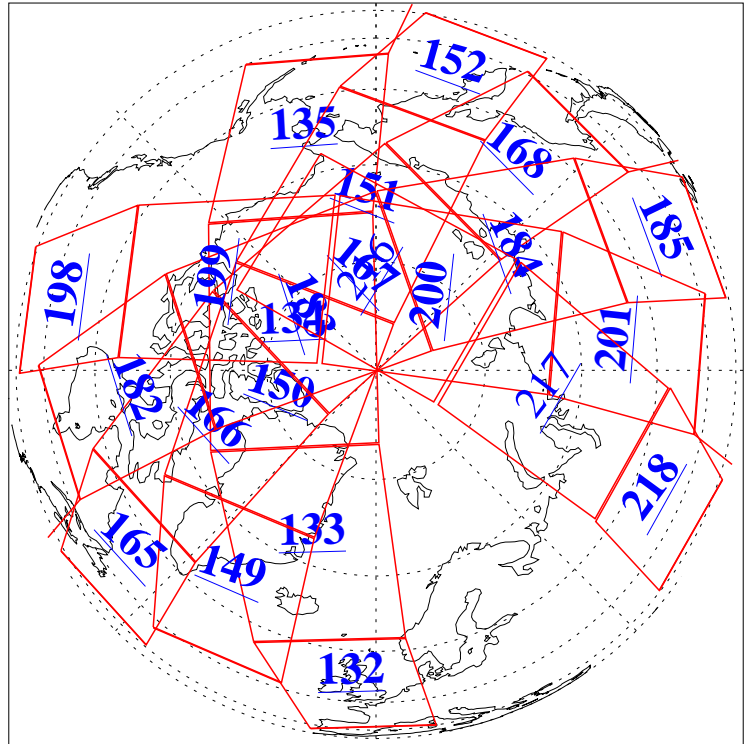

L1B Availability
AMSU Granules: 227
HSB Granules: 0
AIRS Granules: 221

9 Mar 2019
DoY 68
Aqua Day 6153
Granules: 1 to 120

Granules: 121 to 240

Legend: AMSU Available, HSB Available, AIRS Available

L1B Availability
AMSU Granules: 227
HSB Granules: 0
AIRS Granules: 221

9 Mar 2019
DoY 68
Aqua Day 6153
Ascending Granules

Descending Granules

Legend: AMSU Available, HSB Available, AIRS Available

L1B Availability
 AMSU Granules: 227
 HSB Granules: 0
 AIRS Granules: 221

9 Mar 2019
 DoY 68
 Aqua Day 6153

Northern Hemisphere Granules

Southern Hemisphere Granules

Legend: AMSU Available, HSB Available, AIRS Available