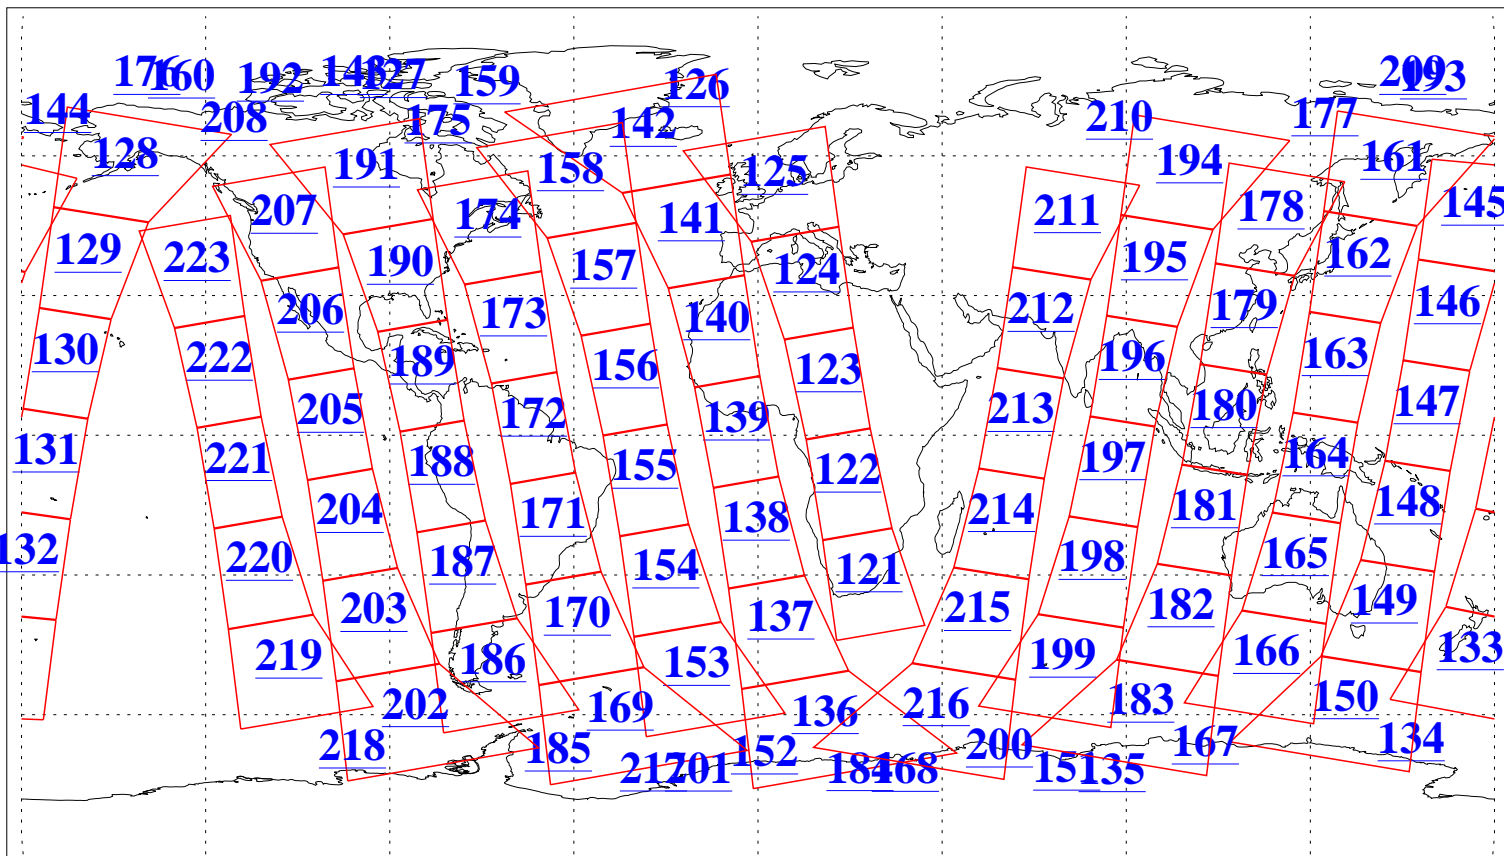

L1B Availability
AMSU Granules: 223
HSB Granules: 0
AIRS Granules: 223

8 Mar 2019
DoY 67
Aqua Day 6152
Granules: 1 to 120

Granules: 121 to 240

Legend: AMSU Available, HSB Available, AIRS Available

L1B Availability
AMSU Granules: 223
HSB Granules: 0
AIRS Granules: 223

8 Mar 2019
DoY 67
Aqua Day 6152
Ascending Granules

Descending Granules

Legend: AMSU Available, HSB Available, AIRS Available

L1B Availability
 AMSU Granules: 223
 HSB Granules: 0
 AIRS Granules: 223

8 Mar 2019
 DoY 67
 Aqua Day 6152

Northern Hemisphere Granules

Southern Hemisphere Granules

Legend: AMSU Available, HSB Available, AIRS Available