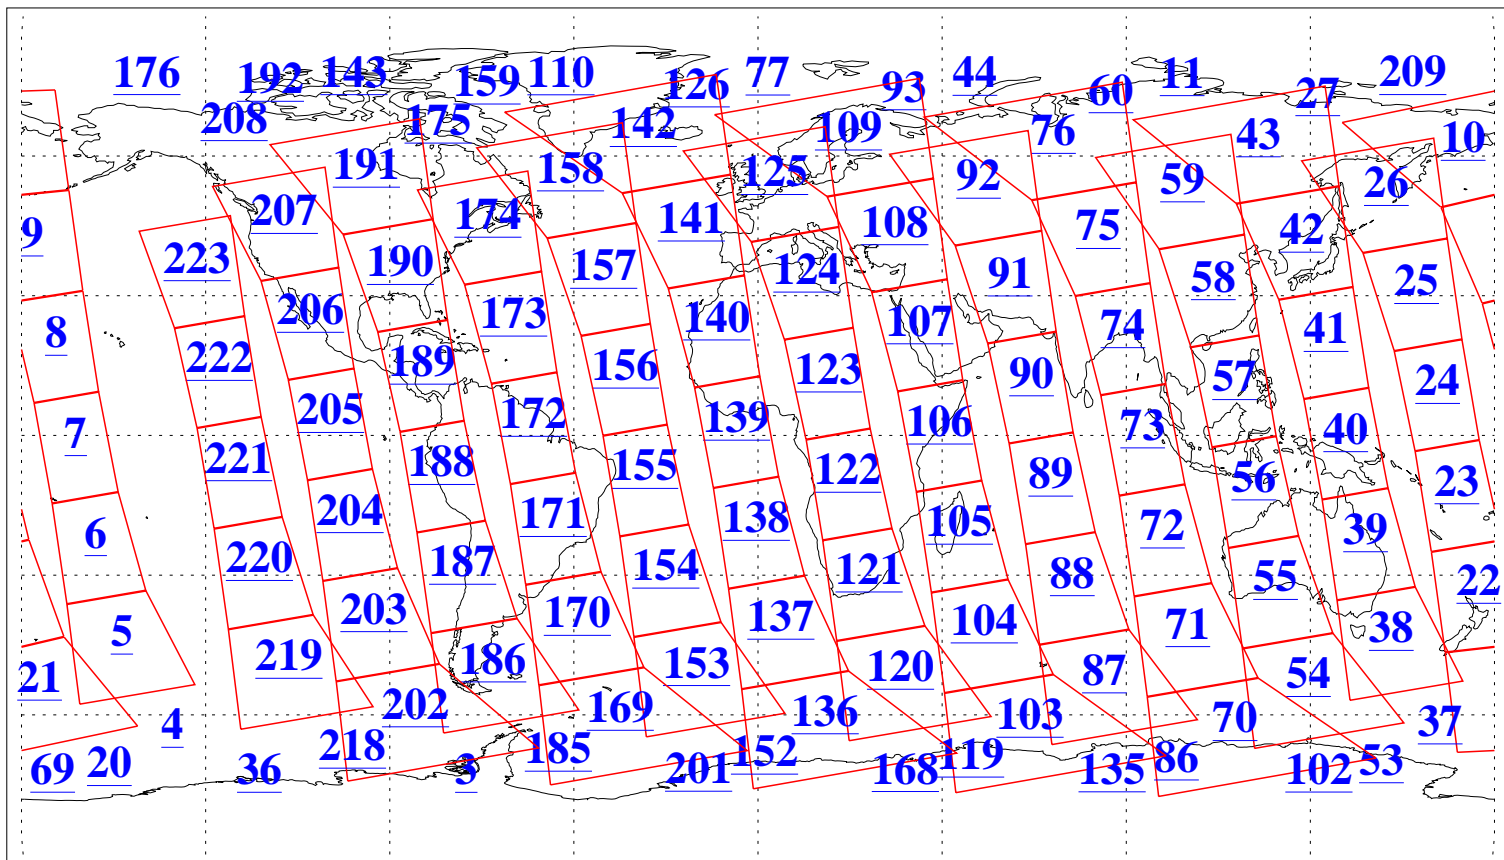

L1B Availability
AMSU Granules: 223
HSB Granules: 0
AIRS Granules: 223

8 Mar 2019
DoY 67
Aqua Day 6152
Granules: 1 to 120

Granules: 121 to 240

Legend: AMSU Available, HSB Available, AIRS Available

L1B Availability
AMSU Granules: 223
HSB Granules: 0
AIRS Granules: 223

8 Mar 2019
DoY 67
Aqua Day 6152
Ascending Granules

Descending Granules

Legend: AMSU Available, HSB Available, AIRS Available

L1B Availability
 AMSU Granules: 223
 HSB Granules: 0
 AIRS Granules: 223

8 Mar 2019
 DoY 67
 Aqua Day 6152

Northern Hemisphere Granules

Southern Hemisphere Granules

Legend: AMSU Available, HSB Available, AIRS Available