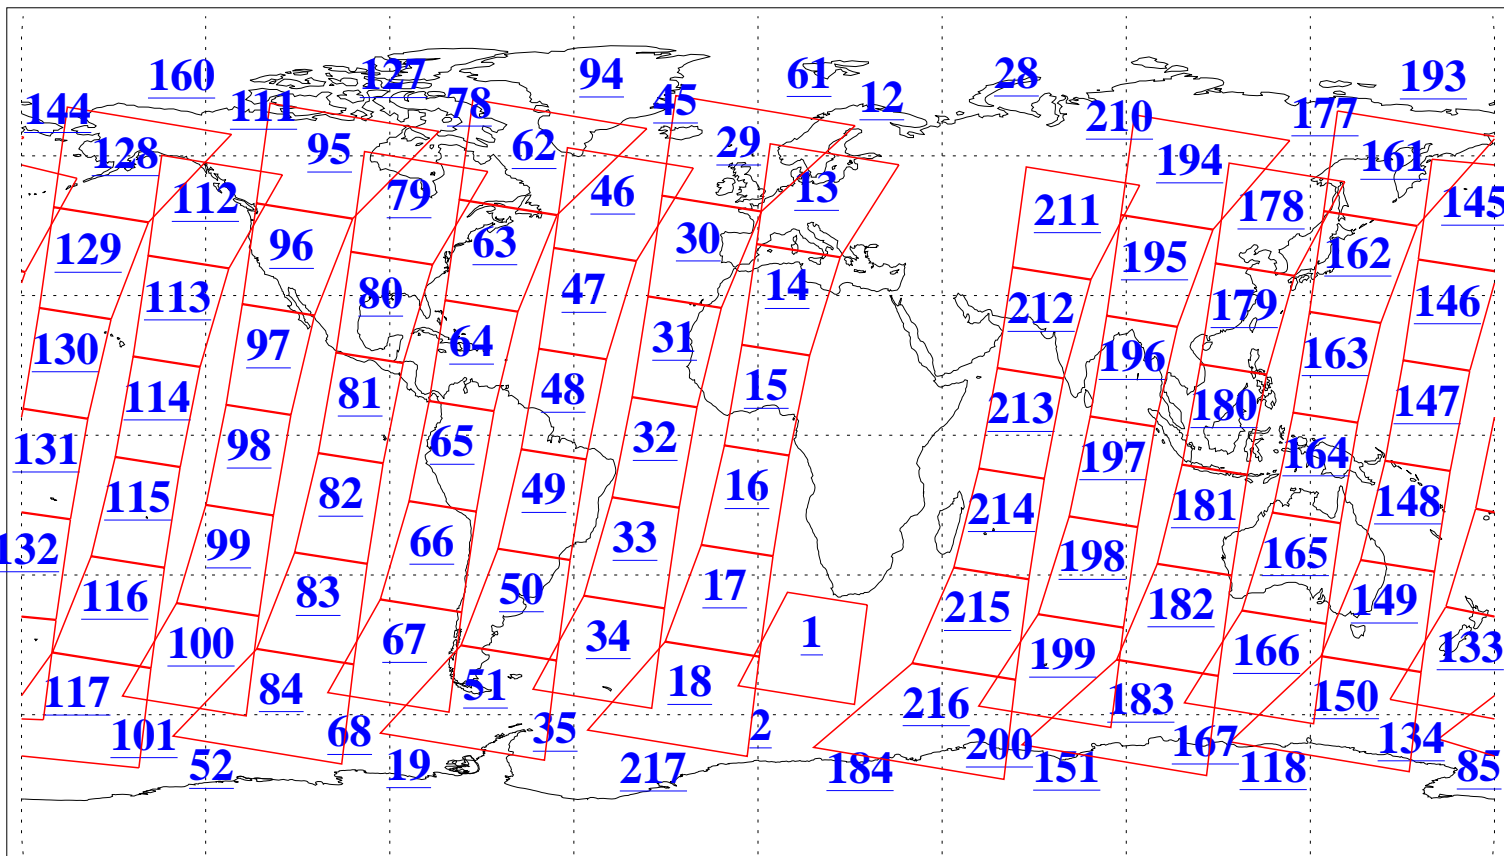

L1B Availability
AMSU Granules: 223
HSB Granules: 0
AIRS Granules: 223

8 Mar 2019
DoY 67
Aqua Day 6152
Granules: 1 to 120

Granules: 121 to 240

Legend: AMSU Available, HSB Available, AIRS Available

L1B Availability
AMSU Granules: 223
HSB Granules: 0
AIRS Granules: 223

8 Mar 2019
DoY 67
Aqua Day 6152
Ascending Granules

Descending Granules

Legend: AMSU Available, HSB Available, AIRS Available

L1B Availability
 AMSU Granules: 223
 HSB Granules: 0
 AIRS Granules: 223

8 Mar 2019
 DoY 67
 Aqua Day 6152

Northern Hemisphere Granules

Southern Hemisphere Granules

Legend: AMSU Available, HSB Available, AIRS Available