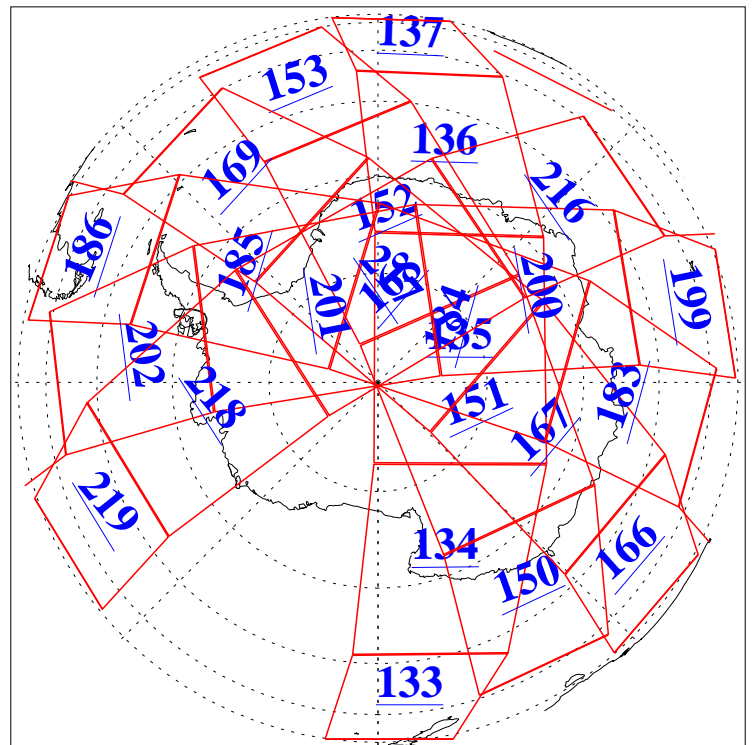

8 Mar 2019
DoY 67
Aqua Day 6152
Ascending Granules

Descending Granules

Legend: AMSU Available, HSB Available, AIRS Available

L1B Availability
 AMSU Granules: 223
 HSB Granules: 0
 AIRS Granules: 223

8 Mar 2019
 DoY 67
 Aqua Day 6152

Northern Hemisphere Granules

Southern Hemisphere Granules

Legend: AMSU Available, HSB Available, AIRS Available