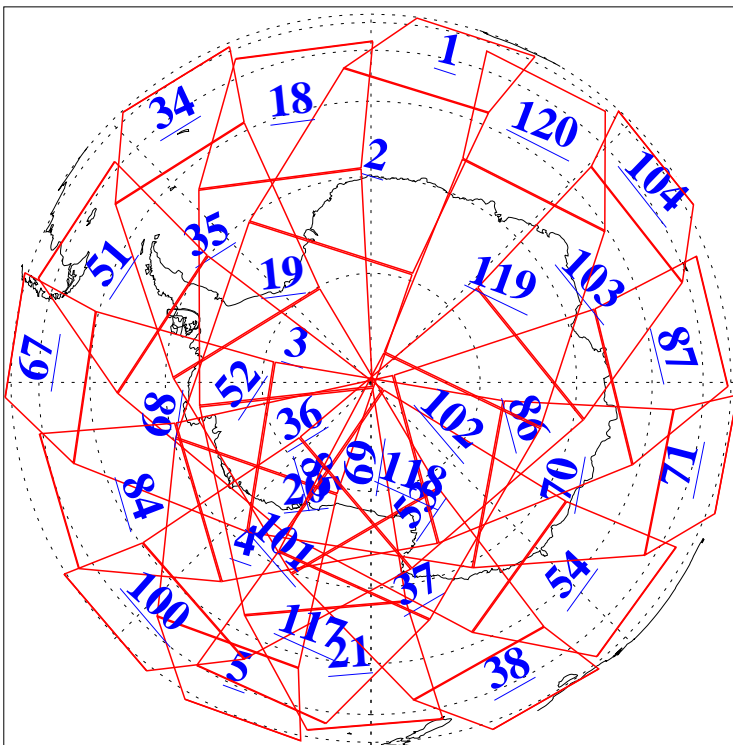

L1B Availability
AMSU Granules: 223
HSB Granules: 0
AIRS Granules: 223

8 Mar 2019
DoY 67
Aqua Day 6152
Granules: 1 to 120

Granules: 121 to 240

Legend: AMSU Available, HSB Available, AIRS Available

L1B Availability
AMSU Granules: 223
HSB Granules: 0
AIRS Granules: 223

8 Mar 2019
DoY 67
Aqua Day 6152
Ascending Granules

Descending Granules

Legend: AMSU Available, HSB Available, AIRS Available

L1B Availability
 AMSU Granules: 223
 HSB Granules: 0
 AIRS Granules: 223

8 Mar 2019
 DoY 67
 Aqua Day 6152

Northern Hemisphere Granules

Southern Hemisphere Granules

Legend: AMSU Available, HSB Available, AIRS Available