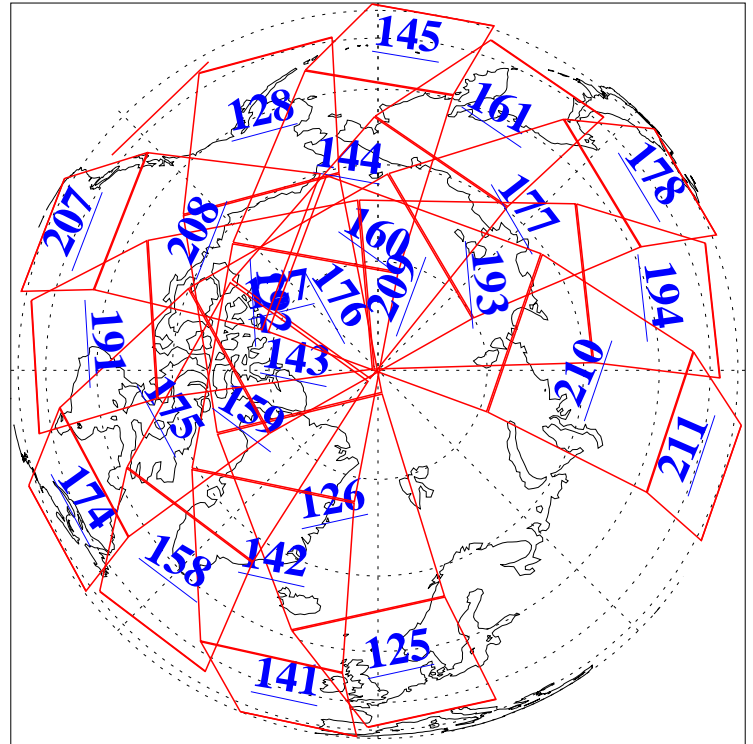

8 Mar 2019
DoY 67
Aqua Day 6152
Ascending Granules

Descending Granules

Legend: AMSU Available, HSB Available, AIRS Available

L1B Availability
 AMSU Granules: 223
 HSB Granules: 0
 AIRS Granules: 223

8 Mar 2019
 DoY 67
 Aqua Day 6152

Northern Hemisphere Granules

Southern Hemisphere Granules

Legend: AMSU Available, HSB Available, AIRS Available