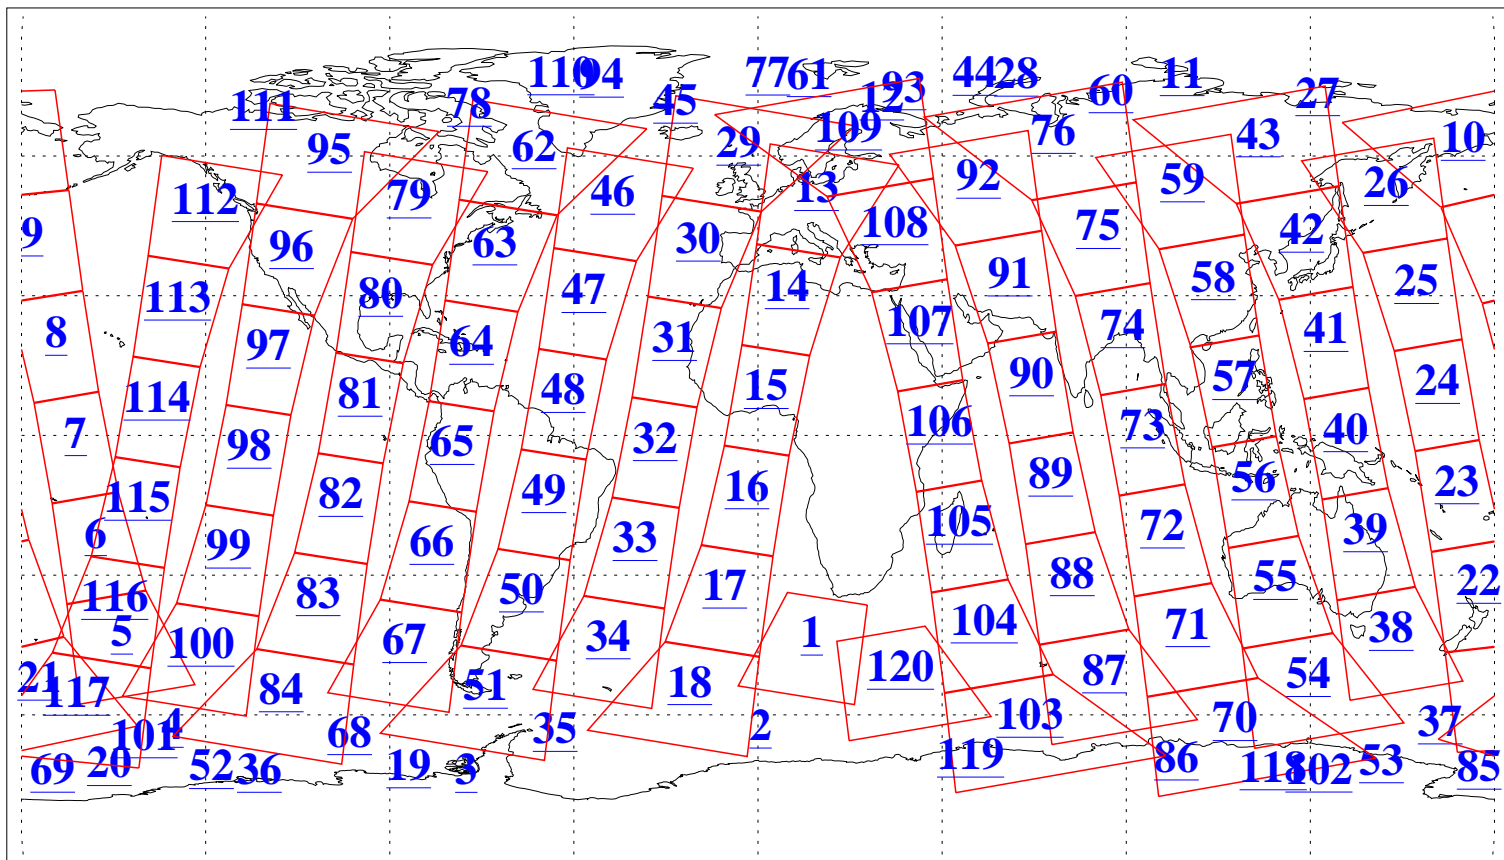

L1B Availability
AMSU Granules: 223
HSB Granules: 0
AIRS Granules: 223

8 Mar 2019
DoY 67
Aqua Day 6152
Granules: 1 to 120

Granules: 121 to 240

Legend: AMSU Available, HSB Available, AIRS Available

L1B Availability
AMSU Granules: 223
HSB Granules: 0
AIRS Granules: 223

8 Mar 2019
DoY 67
Aqua Day 6152
Ascending Granules

Descending Granules

Legend: AMSU Available, HSB Available, AIRS Available

L1B Availability
 AMSU Granules: 223
 HSB Granules: 0
 AIRS Granules: 223

8 Mar 2019
 DoY 67
 Aqua Day 6152

Northern Hemisphere Granules

Southern Hemisphere Granules

Legend: AMSU Available, HSB Available, AIRS Available