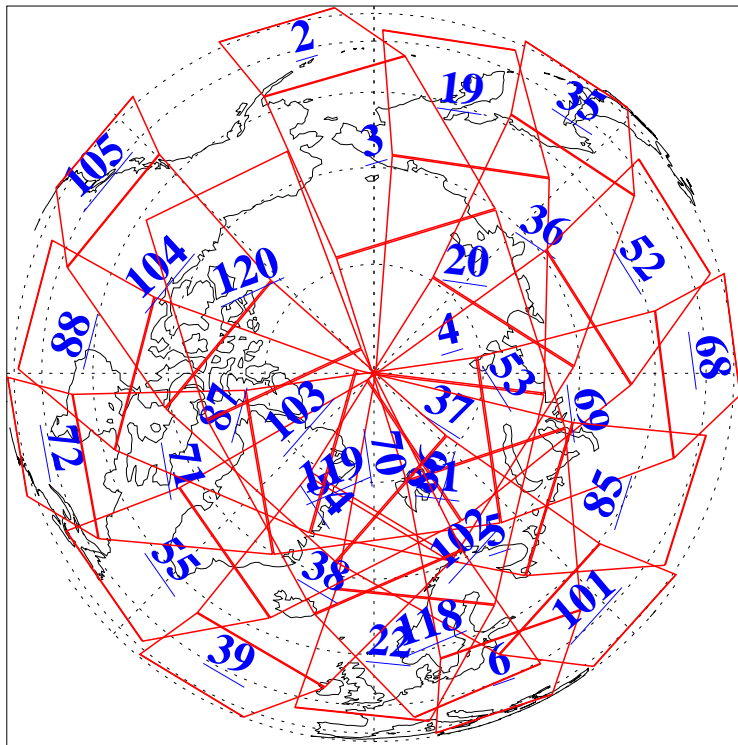

7 Mar 2019
DoY 66
Aqua Day 6151
Ascending Granules

Descending Granules

Legend: AMSU Available, HSB Available, AIRS Available

L1B Availability
 AMSU Granules: 217
 HSB Granules: 0
 AIRS Granules: 209

7 Mar 2019
 DoY 66
 Aqua Day 6151

Northern Hemisphere Granules

Southern Hemisphere Granules

Legend: AMSU Available, HSB Available, AIRS Available