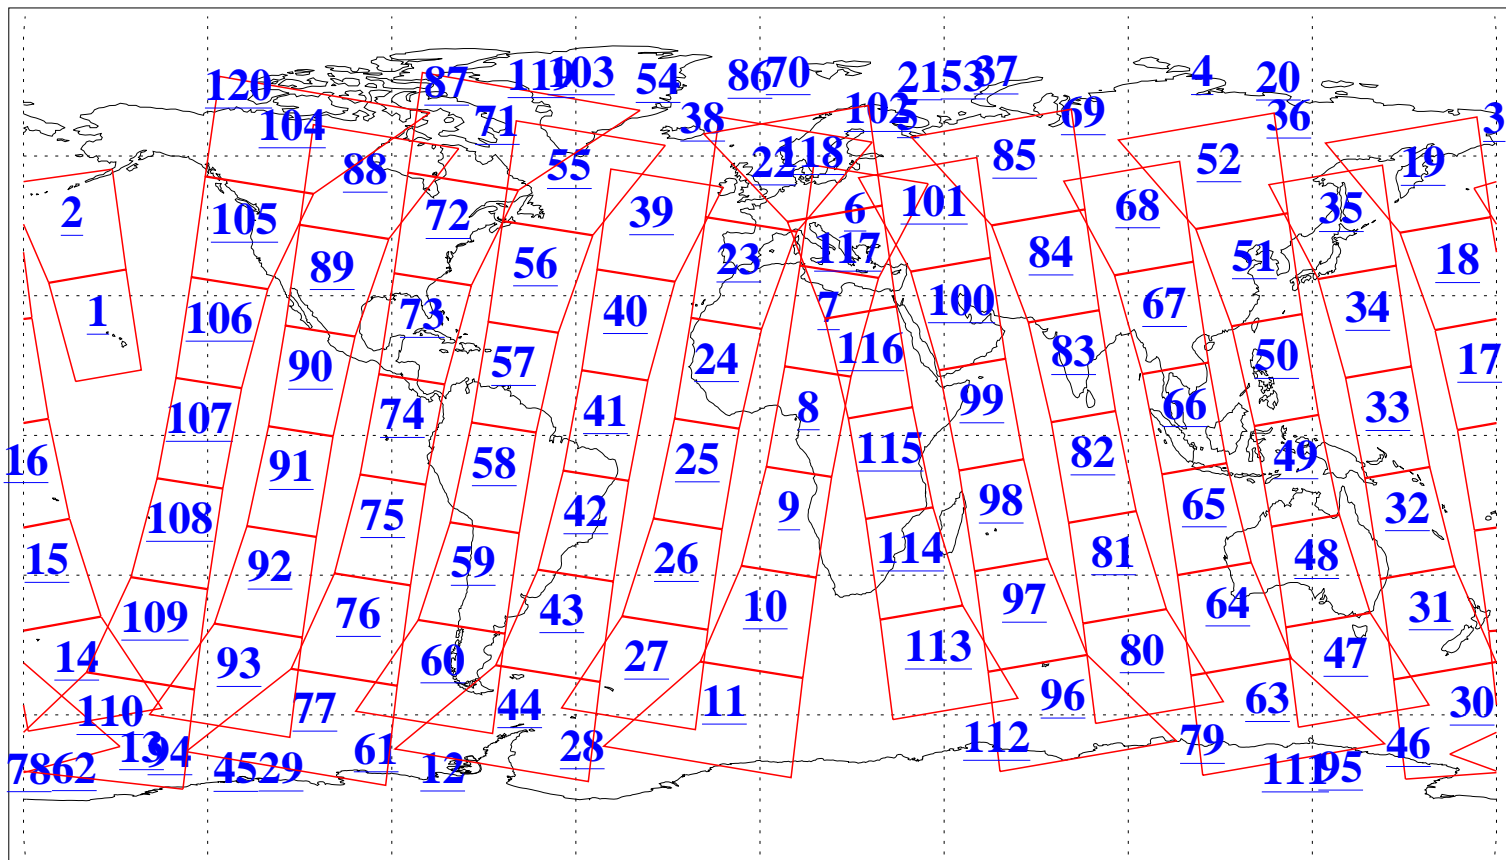

L1B Availability
AMSU Granules: 217
HSB Granules: 0
AIRS Granules: 209

7 Mar 2019
DoY 66
Aqua Day 6151
Granules: 1 to 120

Granules: 121 to 240

Legend: AMSU Available, HSB Available, AIRS Available

L1B Availability
AMSU Granules: 217
HSB Granules: 0
AIRS Granules: 209

7 Mar 2019
DoY 66
Aqua Day 6151
Ascending Granules

Descending Granules

Legend: AMSU Available, HSB Available, AIRS Available

L1B Availability
 AMSU Granules: 217
 HSB Granules: 0
 AIRS Granules: 209

7 Mar 2019
 DoY 66
 Aqua Day 6151

Northern Hemisphere Granules

Southern Hemisphere Granules

Legend: AMSU Available, HSB Available, AIRS Available