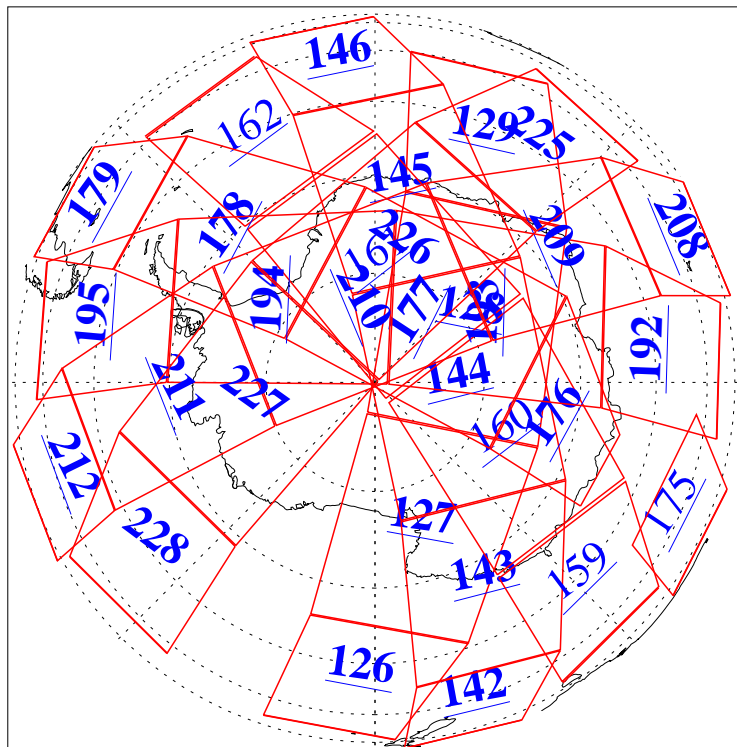

L1B Availability
AMSU Granules: 217
HSB Granules: 0
AIRS Granules: 209

7 Mar 2019
DoY 66
Aqua Day 6151
Granules: 1 to 120

Granules: 121 to 240

Legend: AMSU Available, HSB Available, AIRS Available

L1B Availability
AMSU Granules: 217
HSB Granules: 0
AIRS Granules: 209

7 Mar 2019
DoY 66
Aqua Day 6151
Ascending Granules

Descending Granules

Legend: AMSU Available, HSB Available, AIRS Available

L1B Availability
 AMSU Granules: 217
 HSB Granules: 0
 AIRS Granules: 209

7 Mar 2019
 DoY 66
 Aqua Day 6151

Northern Hemisphere Granules

Southern Hemisphere Granules

Legend: AMSU Available, HSB Available, AIRS Available