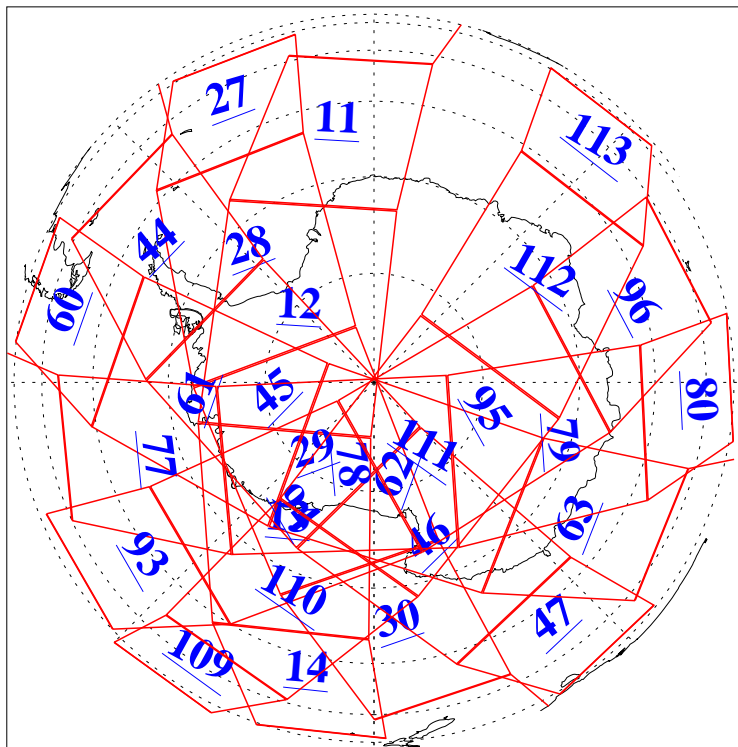

L1B Availability
AMSU Granules: 217
HSB Granules: 0
AIRS Granules: 209

7 Mar 2019
DoY 66
Aqua Day 6151
Granules: 1 to 120

Granules: 121 to 240

Legend: AMSU Available, HSB Available, AIRS Available

L1B Availability
AMSU Granules: 217
HSB Granules: 0
AIRS Granules: 209

7 Mar 2019
DoY 66
Aqua Day 6151
Ascending Granules

Descending Granules

Legend: AMSU Available, HSB Available, AIRS Available

L1B Availability
 AMSU Granules: 217
 HSB Granules: 0
 AIRS Granules: 209

7 Mar 2019
 DoY 66
 Aqua Day 6151

Northern Hemisphere Granules

Southern Hemisphere Granules

Legend: AMSU Available, HSB Available, AIRS Available