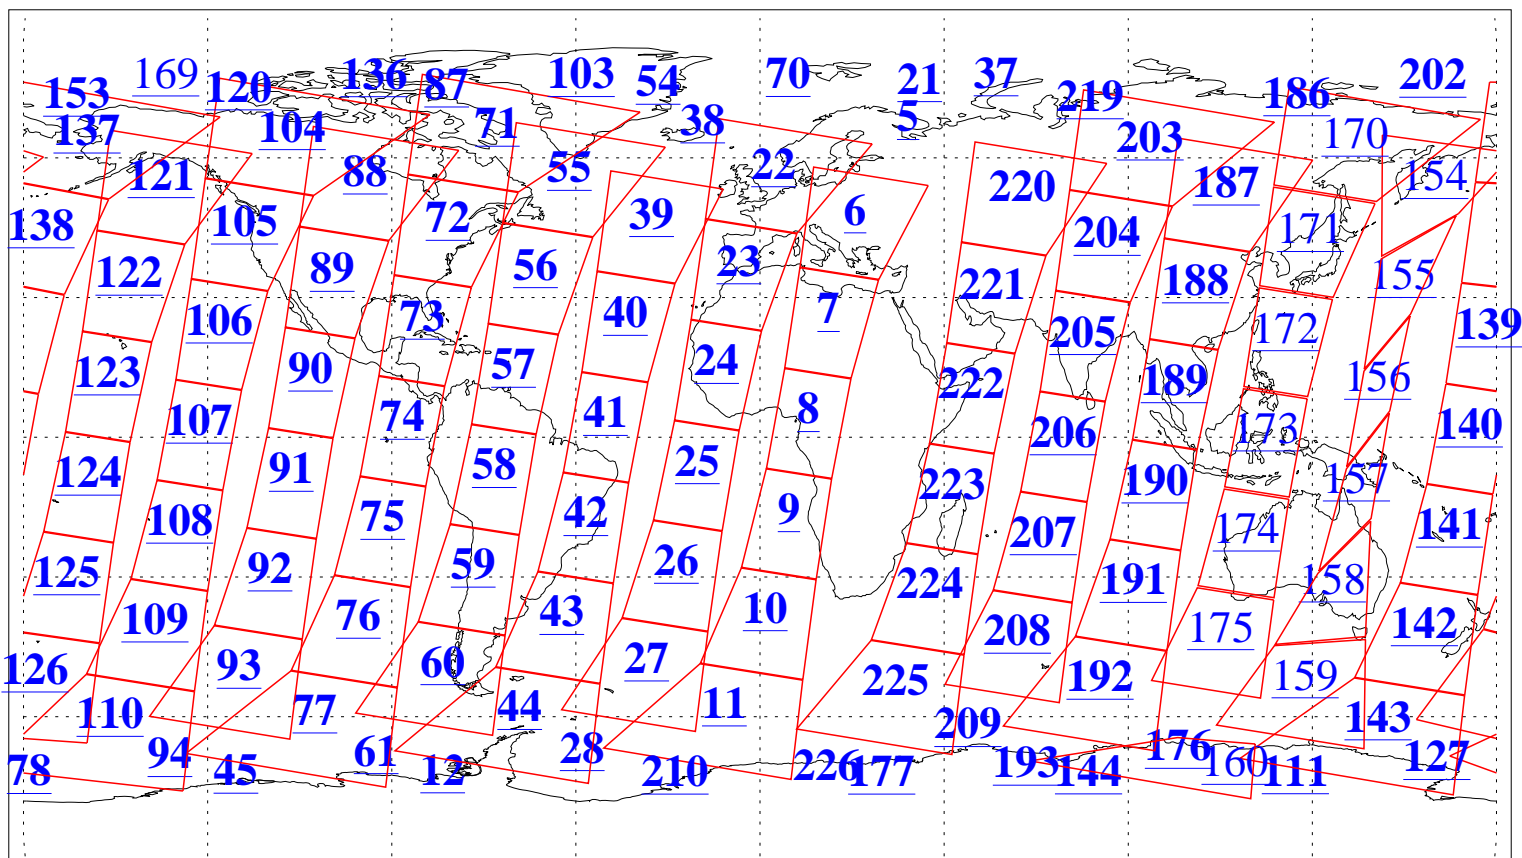

L1B Availability
AMSU Granules: 217
HSB Granules: 0
AIRS Granules: 209

7 Mar 2019
DoY 66
Aqua Day 6151
Granules: 1 to 120

Granules: 121 to 240

Legend: AMSU Available, HSB Available, AIRS Available

L1B Availability
AMSU Granules: 217
HSB Granules: 0
AIRS Granules: 209

7 Mar 2019
DoY 66
Aqua Day 6151
Ascending Granules

Descending Granules

Legend: AMSU Available, HSB Available, AIRS Available

L1B Availability
 AMSU Granules: 217
 HSB Granules: 0
 AIRS Granules: 209

7 Mar 2019
 DoY 66
 Aqua Day 6151

Northern Hemisphere Granules

Southern Hemisphere Granules

Legend: AMSU Available, HSB Available, AIRS Available