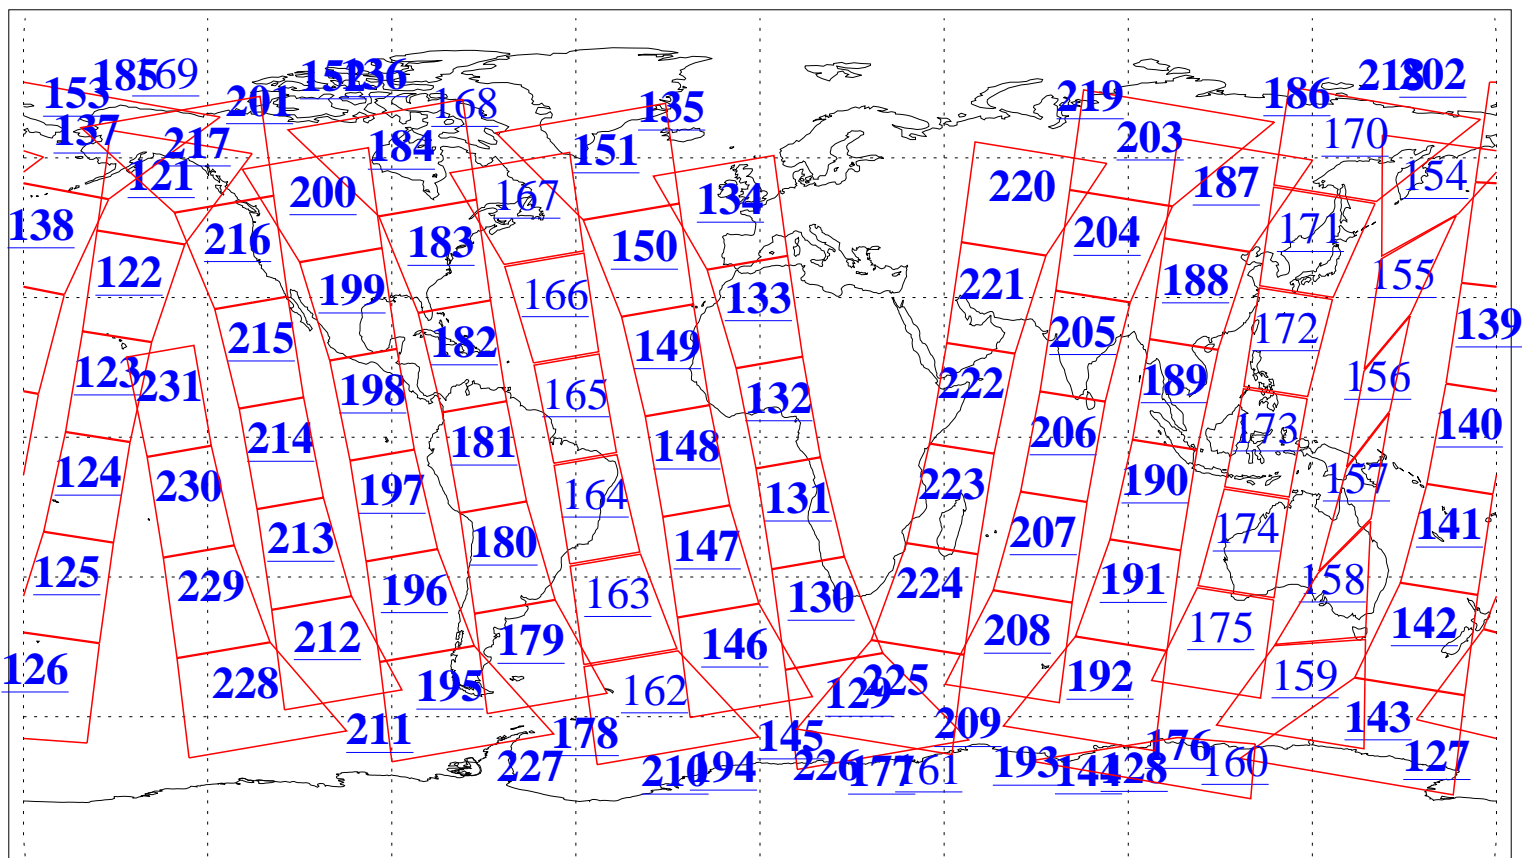

L1B Availability
AMSU Granules: 217
HSB Granules: 0
AIRS Granules: 209

7 Mar 2019
DoY 66
Aqua Day 6151
Granules: 1 to 120

Granules: 121 to 240

Legend: AMSU Available, HSB Available, AIRS Available

L1B Availability
AMSU Granules: 217
HSB Granules: 0
AIRS Granules: 209

7 Mar 2019
DoY 66
Aqua Day 6151
Ascending Granules

Descending Granules

Legend: AMSU Available, HSB Available, AIRS Available

L1B Availability
 AMSU Granules: 217
 HSB Granules: 0
 AIRS Granules: 209

7 Mar 2019
 DoY 66
 Aqua Day 6151

Northern Hemisphere Granules

Southern Hemisphere Granules

Legend: AMSU Available, HSB Available, AIRS Available