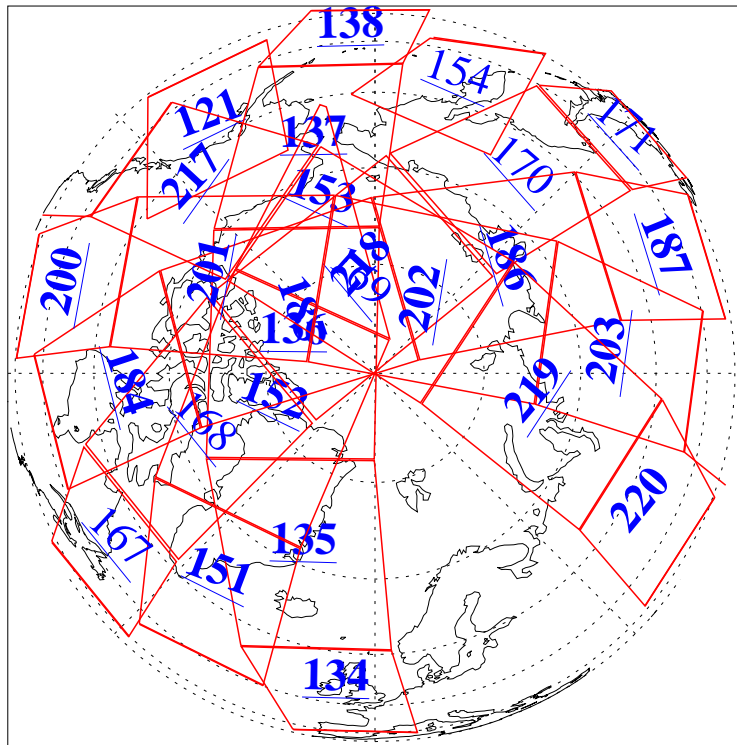

7 Mar 2019
DoY 66
Aqua Day 6151
Ascending Granules

Descending Granules

Legend: AMSU Available, HSB Available, AIRS Available

L1B Availability
 AMSU Granules: 217
 HSB Granules: 0
 AIRS Granules: 209

7 Mar 2019
 DoY 66
 Aqua Day 6151

Northern Hemisphere Granules

Southern Hemisphere Granules

Legend: AMSU Available, HSB Available, AIRS Available