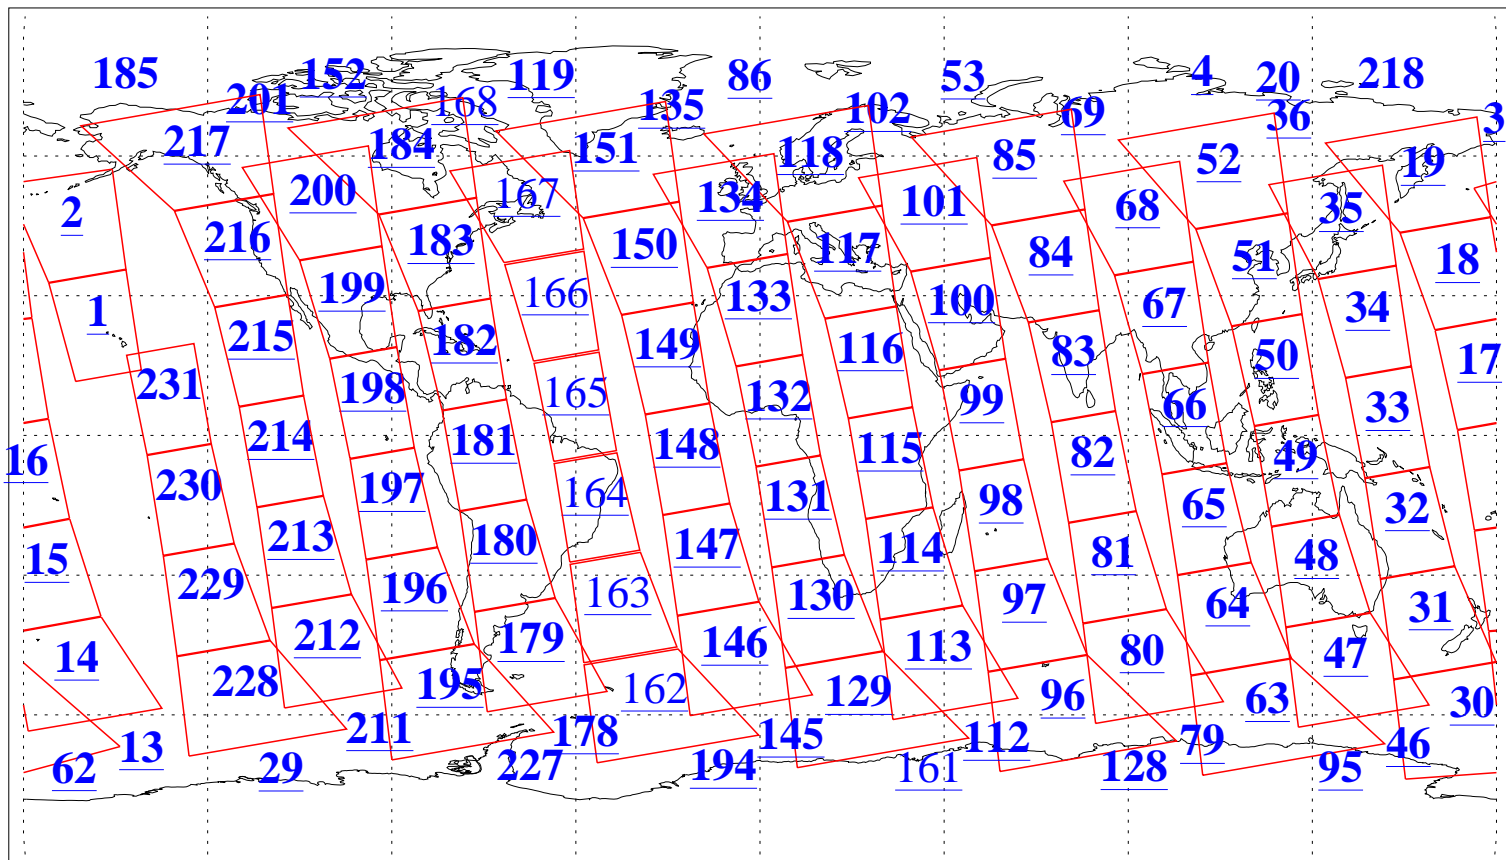

L1B Availability
AMSU Granules: 217
HSB Granules: 0
AIRS Granules: 209

7 Mar 2019
DoY 66
Aqua Day 6151
Granules: 1 to 120

Granules: 121 to 240

Legend: AMSU Available, HSB Available, AIRS Available

L1B Availability
AMSU Granules: 217
HSB Granules: 0
AIRS Granules: 209

7 Mar 2019
DoY 66
Aqua Day 6151
Ascending Granules

Descending Granules

Legend: AMSU Available, HSB Available, AIRS Available

L1B Availability
 AMSU Granules: 217
 HSB Granules: 0
 AIRS Granules: 209

7 Mar 2019
 DoY 66
 Aqua Day 6151

Northern Hemisphere Granules

Southern Hemisphere Granules

Legend: AMSU Available, HSB Available, AIRS Available