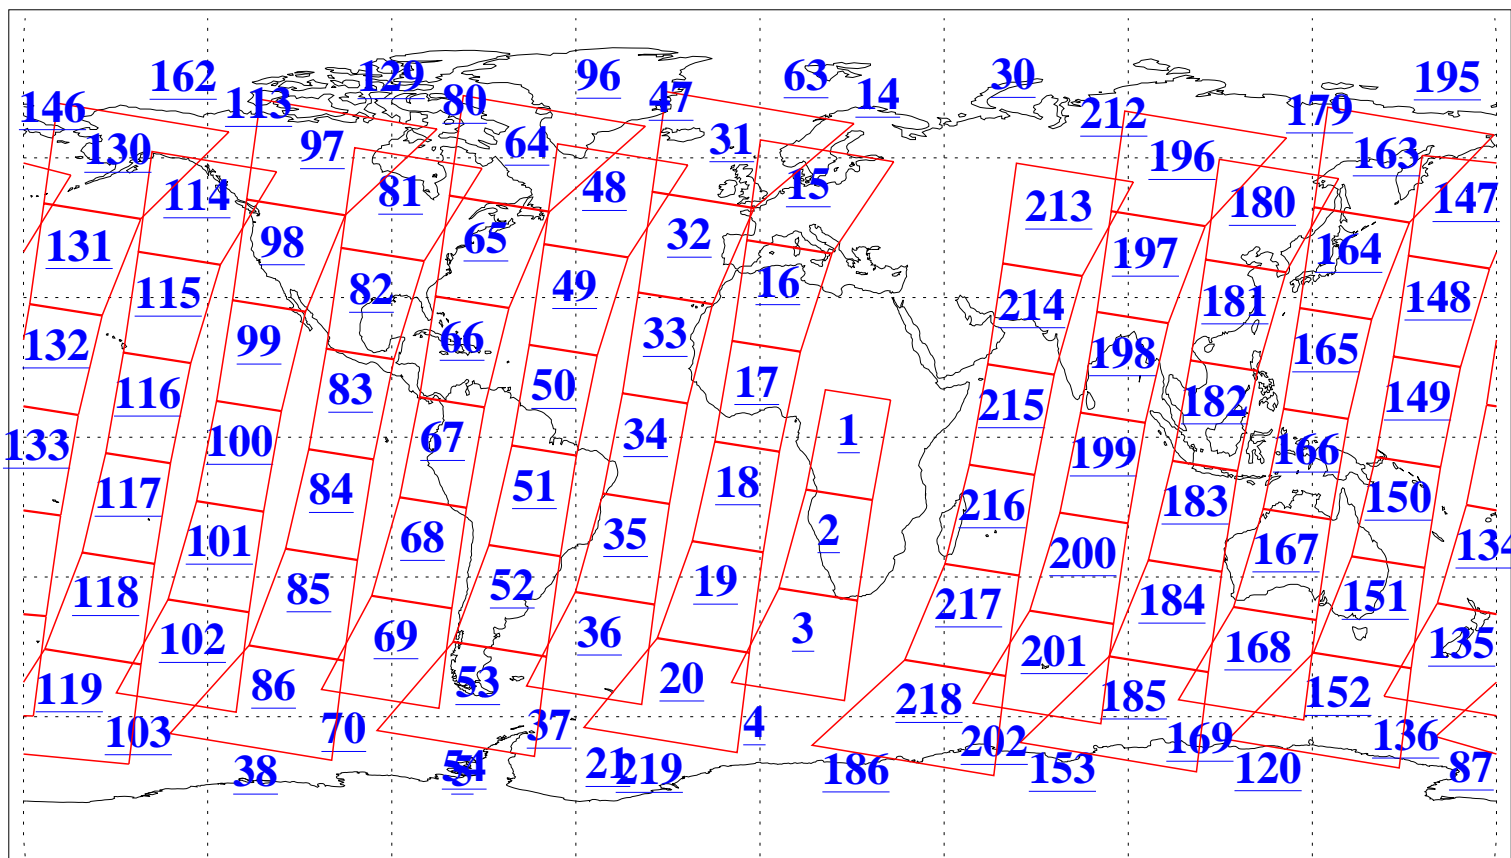

L1B Availability  
AMSU Granules: 226  
HSB Granules: 0  
AIRS Granules: 226

6 Mar 2019  
DoY 65  
Aqua Day 6150  
Ascending Granules

Descending Granules

Legend: AMSU Available, HSB Available, AIRS Available

L1B Availability  
 AMSU Granules: 226  
 HSB Granules: 0  
 AIRS Granules: 226

6 Mar 2019  
 DoY 65  
 Aqua Day 6150

Northern Hemisphere Granules

Southern Hemisphere Granules

Legend: AMSU Available, HSB Available, AIRS Available