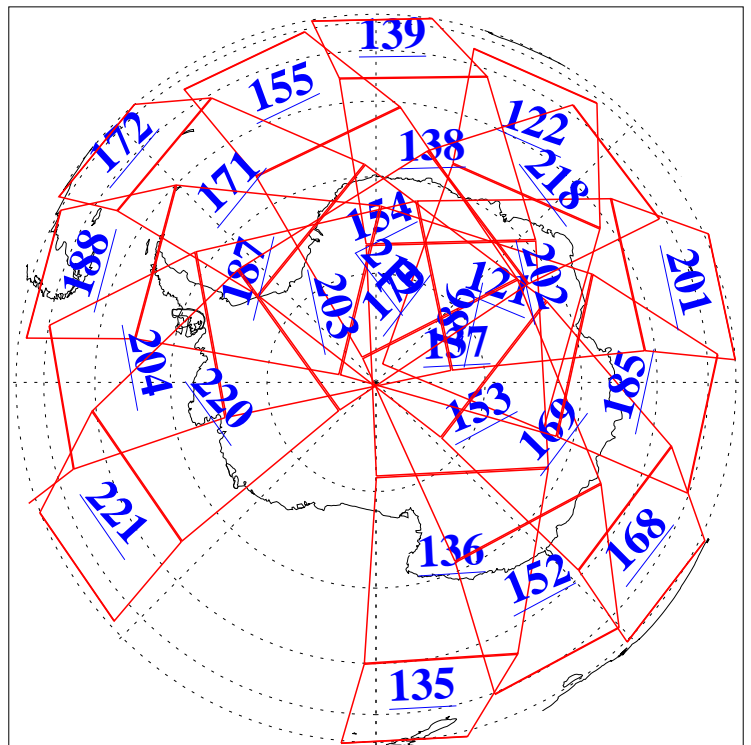

L1B Availability  
AMSU Granules: 226  
HSB Granules: 0  
AIRS Granules: 226

6 Mar 2019  
DoY 65  
Aqua Day 6150  
Ascending Granules

Descending Granules

Legend: AMSU Available, HSB Available, AIRS Available

L1B Availability  
 AMSU Granules: 226  
 HSB Granules: 0  
 AIRS Granules: 226

6 Mar 2019  
 DoY 65  
 Aqua Day 6150

Northern Hemisphere Granules

Southern Hemisphere Granules

Legend: AMSU Available, HSB Available, AIRS Available