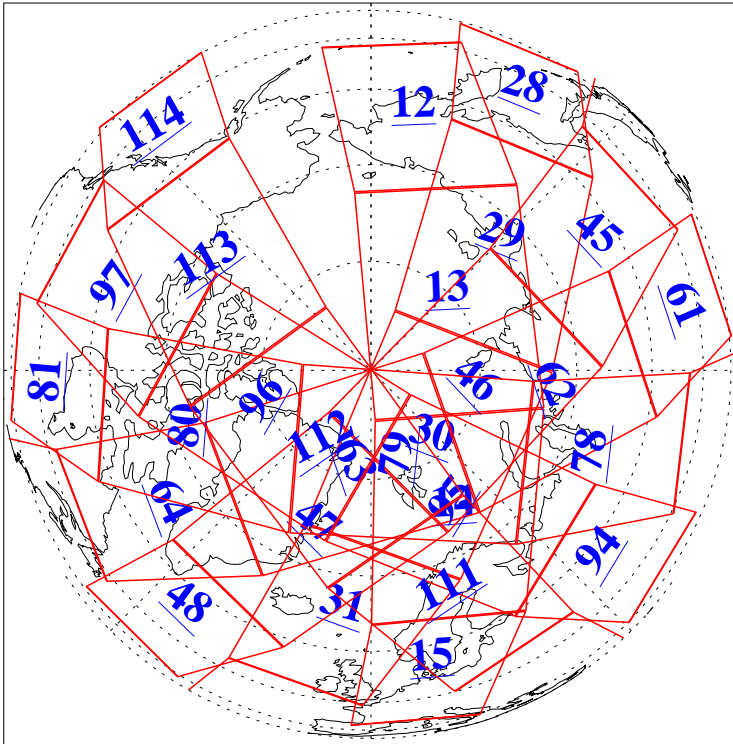

L1B Availability  
AMSU Granules: 226  
HSB Granules: 0  
AIRS Granules: 226

6 Mar 2019  
DoY 65  
Aqua Day 6150  
Ascending Granules

Descending Granules

Legend: AMSU Available, HSB Available, AIRS Available

L1B Availability  
 AMSU Granules: 226  
 HSB Granules: 0  
 AIRS Granules: 226

6 Mar 2019  
 DoY 65  
 Aqua Day 6150

Northern Hemisphere Granules

Southern Hemisphere Granules

Legend: AMSU Available, HSB Available, AIRS Available