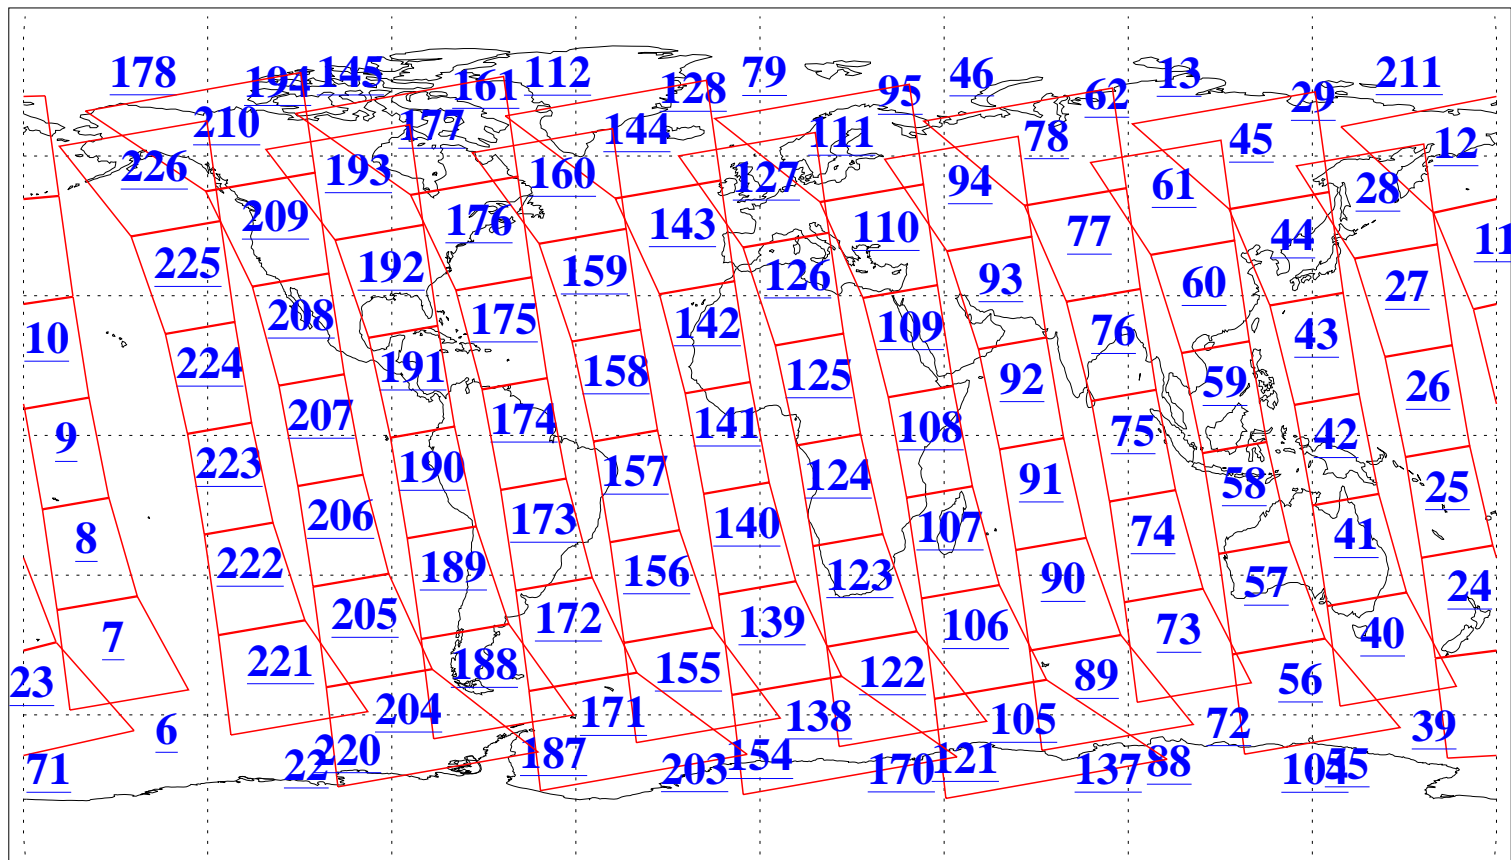

L1B Availability  
AMSU Granules: 226  
HSB Granules: 0  
AIRS Granules: 226

6 Mar 2019  
DoY 65  
Aqua Day 6150  
Ascending Granules

Descending Granules

Legend: AMSU Available, HSB Available, AIRS Available

L1B Availability  
 AMSU Granules: 226  
 HSB Granules: 0  
 AIRS Granules: 226

6 Mar 2019  
 DoY 65  
 Aqua Day 6150

Northern Hemisphere Granules

Southern Hemisphere Granules

Legend: AMSU Available, HSB Available, AIRS Available