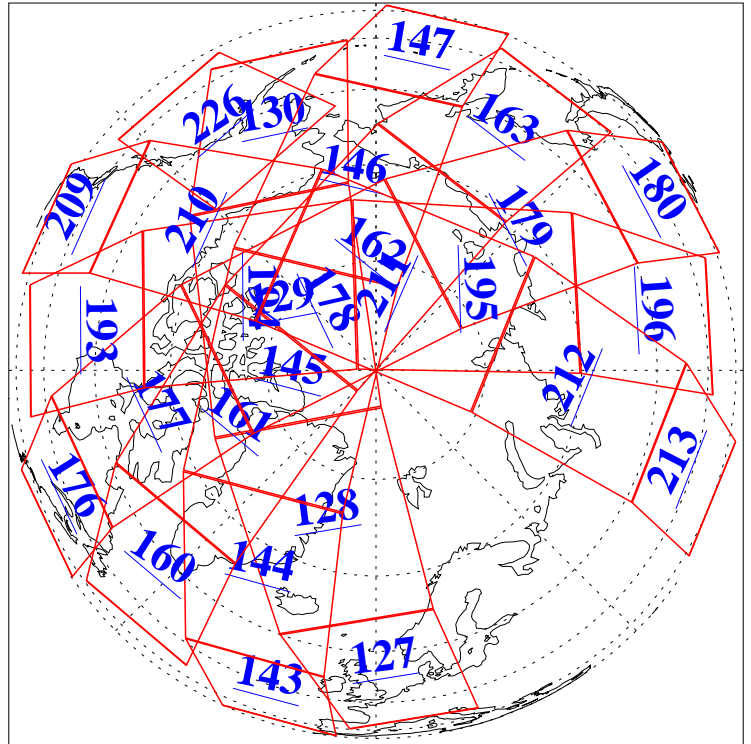

L1B Availability  
AMSU Granules: 226  
HSB Granules: 0  
AIRS Granules: 226

6 Mar 2019  
DoY 65  
Aqua Day 6150  
Ascending Granules

Descending Granules

Legend: AMSU Available, HSB Available, AIRS Available

L1B Availability  
 AMSU Granules: 226  
 HSB Granules: 0  
 AIRS Granules: 226

6 Mar 2019  
 DoY 65  
 Aqua Day 6150

Northern Hemisphere Granules

Southern Hemisphere Granules

Legend: AMSU Available, HSB Available, AIRS Available