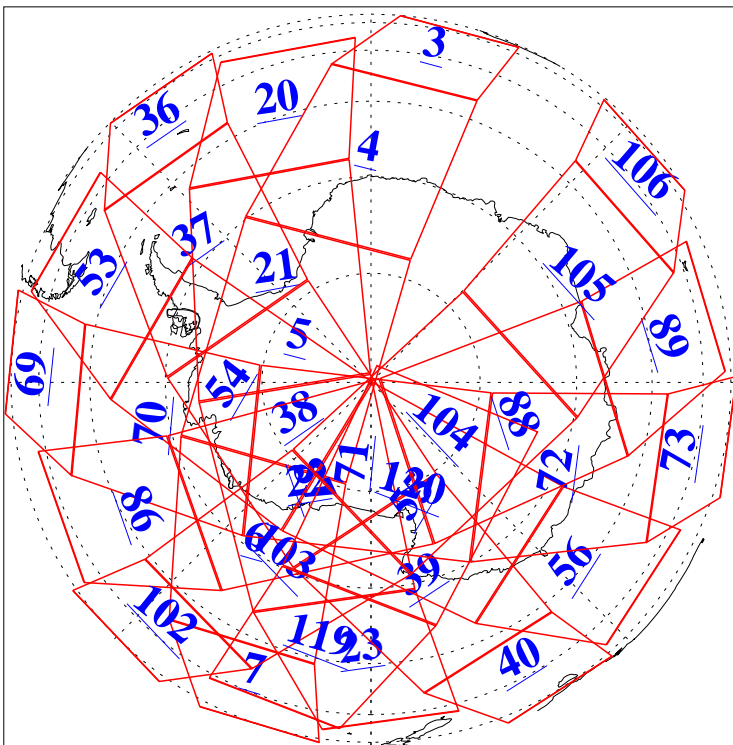

L1B Availability  
AMSU Granules: 226  
HSB Granules: 0  
AIRS Granules: 226

6 Mar 2019  
DoY 65  
Aqua Day 6150  
Ascending Granules

Descending Granules

Legend: AMSU Available, HSB Available, AIRS Available

L1B Availability  
 AMSU Granules: 226  
 HSB Granules: 0  
 AIRS Granules: 226

6 Mar 2019  
 DoY 65  
 Aqua Day 6150

Northern Hemisphere Granules

Southern Hemisphere Granules

Legend: AMSU Available, HSB Available, AIRS Available