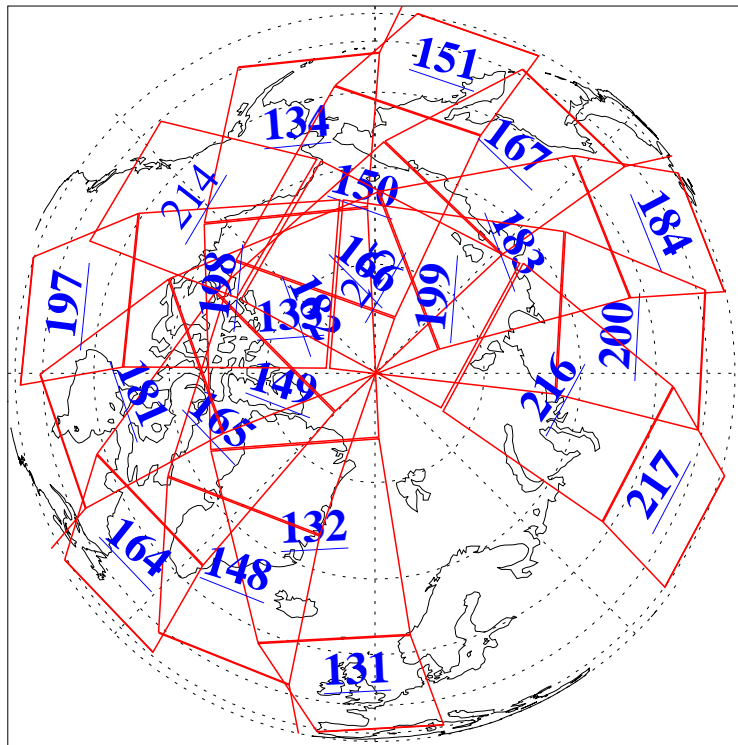

2 Mar 2019
DoY 61
Aqua Day 6146
Ascending Granules

Descending Granules

Legend: AMSU Available, HSB Available, AIRS Available

L1B Availability
 AMSU Granules: 226
 HSB Granules: 0
 AIRS Granules: 225

2 Mar 2019
 DoY 61
 Aqua Day 6146

Northern Hemisphere Granules

Southern Hemisphere Granules

Legend: AMSU Available, HSB Available, AIRS Available