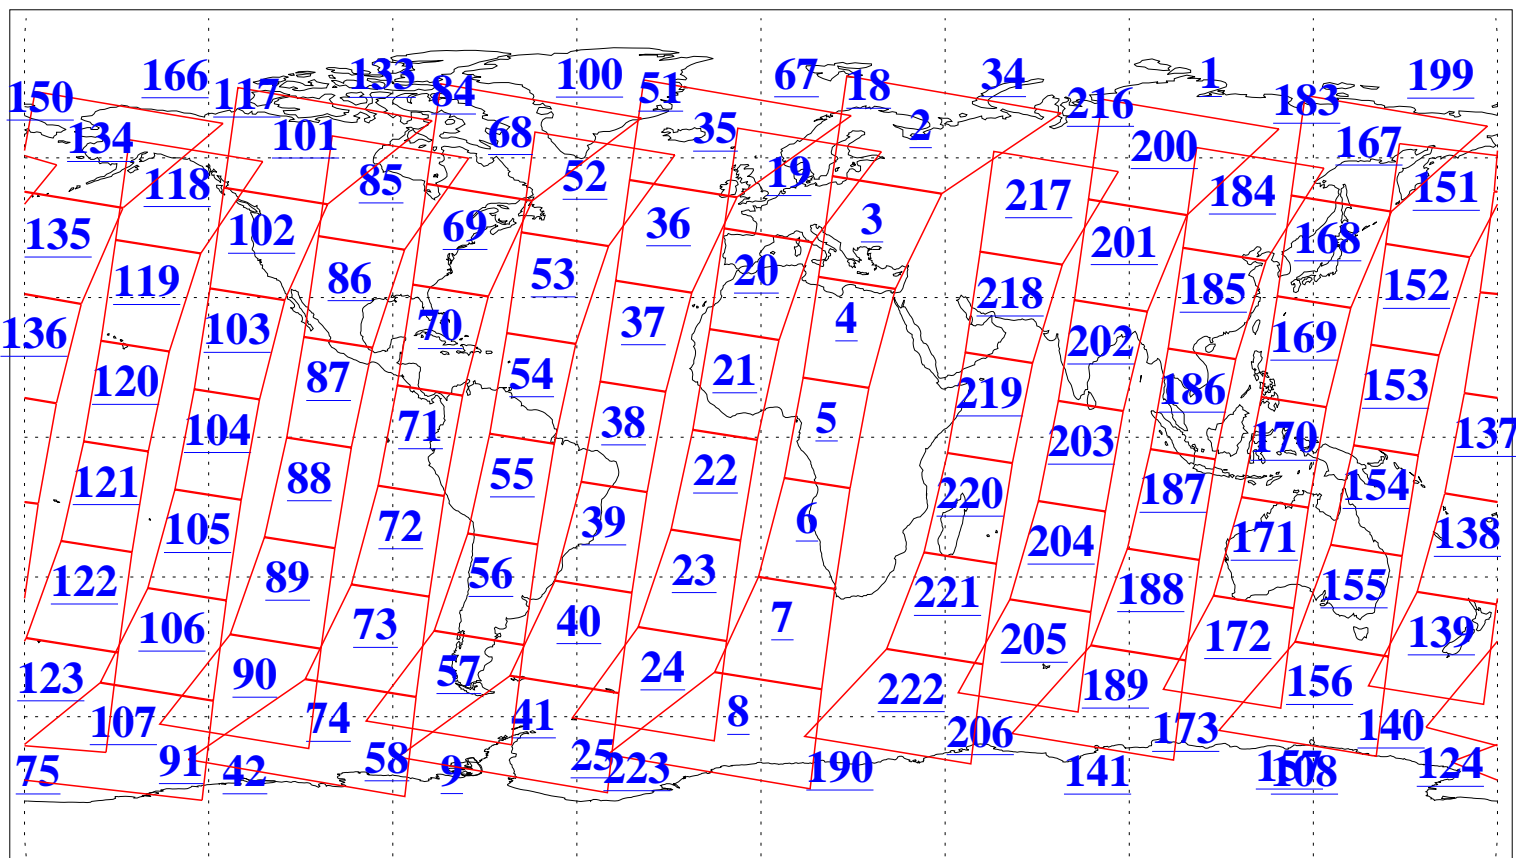

L1B Availability
AMSU Granules: 226
HSB Granules: 0
AIRS Granules: 225

2 Mar 2019
DoY 61
Aqua Day 6146
Granules: 1 to 120

Granules: 121 to 240

Legend: AMSU Available, HSB Available, AIRS Available

L1B Availability
AMSU Granules: 226
HSB Granules: 0
AIRS Granules: 225

2 Mar 2019
DoY 61
Aqua Day 6146
Ascending Granules

Descending Granules

Legend: AMSU Available, HSB Available, AIRS Available

L1B Availability
 AMSU Granules: 226
 HSB Granules: 0
 AIRS Granules: 225

2 Mar 2019
 DoY 61
 Aqua Day 6146

Northern Hemisphere Granules

Southern Hemisphere Granules

Legend: AMSU Available, HSB Available, AIRS Available