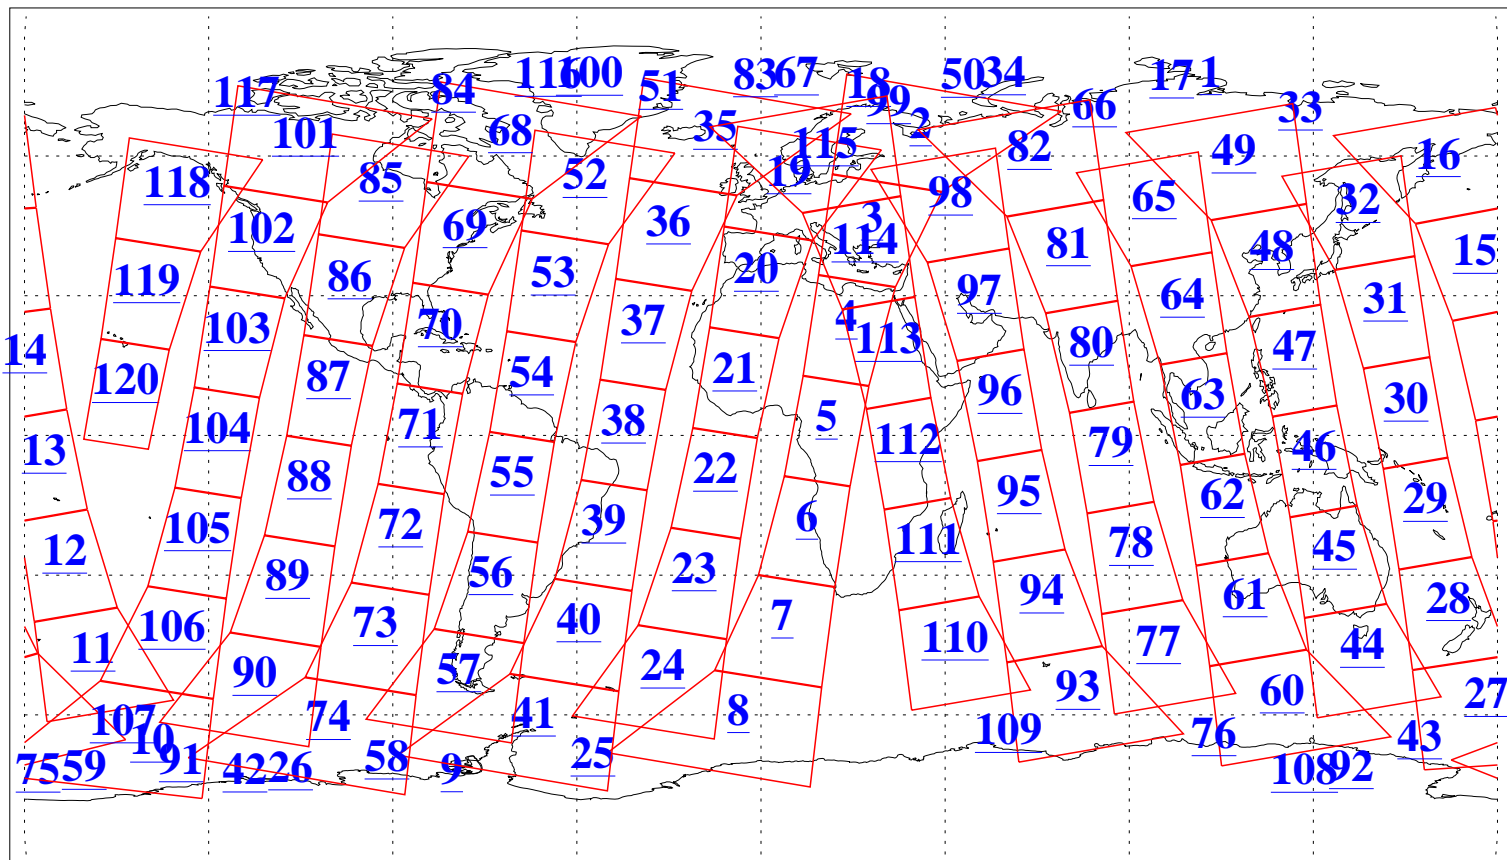

L1B Availability
AMSU Granules: 226
HSB Granules: 0
AIRS Granules: 225

2 Mar 2019
DoY 61
Aqua Day 6146
Granules: 1 to 120

Granules: 121 to 240

Legend: AMSU Available, HSB Available, AIRS Available

L1B Availability
AMSU Granules: 226
HSB Granules: 0
AIRS Granules: 225

2 Mar 2019
DoY 61
Aqua Day 6146
Ascending Granules

Descending Granules

Legend: AMSU Available, HSB Available, AIRS Available

L1B Availability
 AMSU Granules: 226
 HSB Granules: 0
 AIRS Granules: 225

2 Mar 2019
 DoY 61
 Aqua Day 6146

Northern Hemisphere Granules

Southern Hemisphere Granules

Legend: AMSU Available, HSB Available, AIRS Available