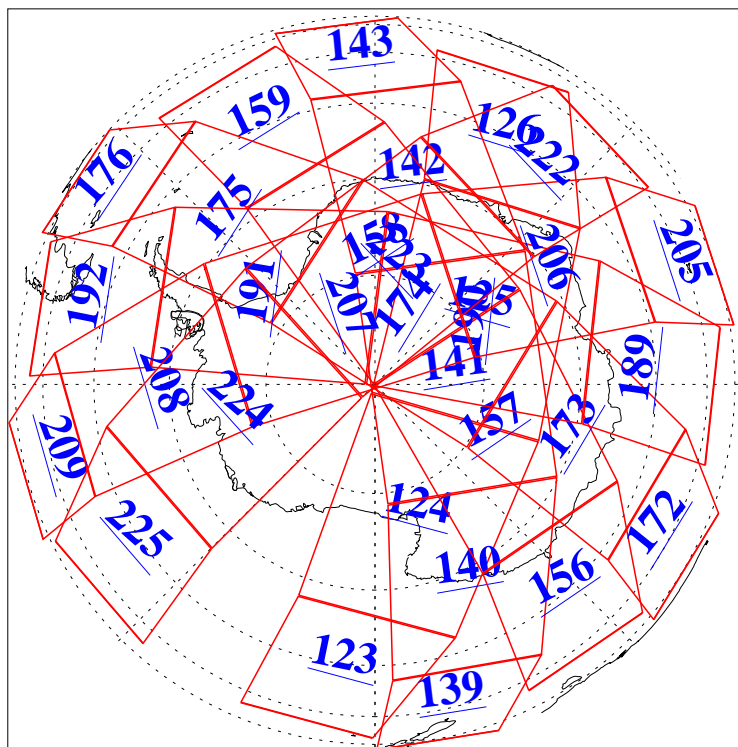

L1B Availability
AMSU Granules: 226
HSB Granules: 0
AIRS Granules: 225

2 Mar 2019
DoY 61
Aqua Day 6146
Granules: 1 to 120

Granules: 121 to 240

Legend: AMSU Available, HSB Available, AIRS Available

L1B Availability
AMSU Granules: 226
HSB Granules: 0
AIRS Granules: 225

2 Mar 2019
DoY 61
Aqua Day 6146
Ascending Granules

Descending Granules

Legend: AMSU Available, HSB Available, AIRS Available

L1B Availability
 AMSU Granules: 226
 HSB Granules: 0
 AIRS Granules: 225

2 Mar 2019
 DoY 61
 Aqua Day 6146

Northern Hemisphere Granules

Southern Hemisphere Granules

Legend: AMSU Available, HSB Available, AIRS Available