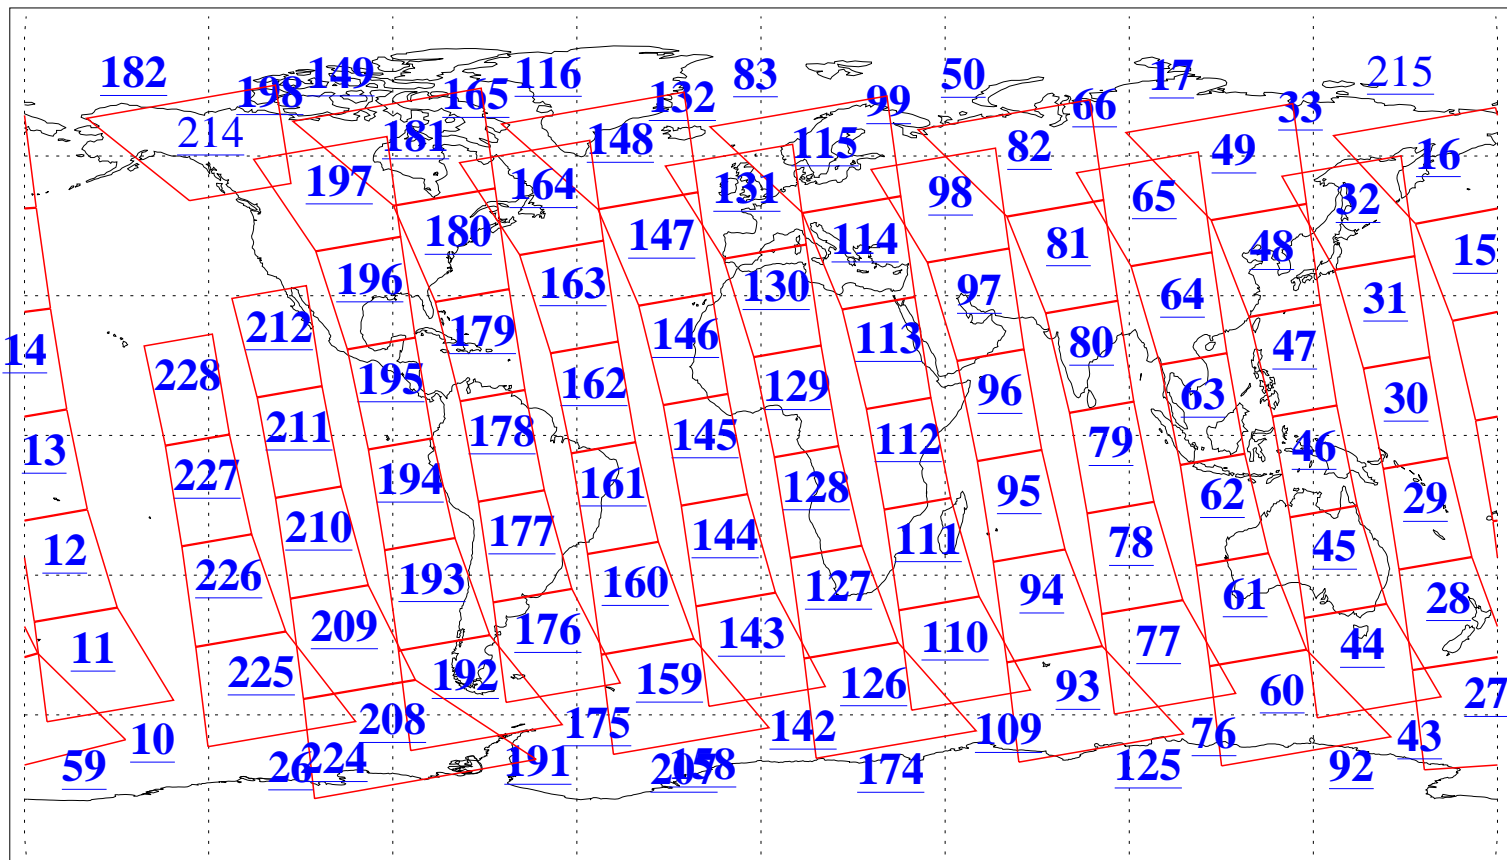

L1B Availability
AMSU Granules: 226
HSB Granules: 0
AIRS Granules: 225

2 Mar 2019
DoY 61
Aqua Day 6146
Granules: 1 to 120

Granules: 121 to 240

Legend: AMSU Available, HSB Available, AIRS Available

L1B Availability
AMSU Granules: 226
HSB Granules: 0
AIRS Granules: 225

2 Mar 2019
DoY 61
Aqua Day 6146
Ascending Granules

Descending Granules

Legend: AMSU Available, HSB Available, AIRS Available

L1B Availability
 AMSU Granules: 226
 HSB Granules: 0
 AIRS Granules: 225

2 Mar 2019
 DoY 61
 Aqua Day 6146

Northern Hemisphere Granules

Southern Hemisphere Granules

Legend: AMSU Available, HSB Available, AIRS Available