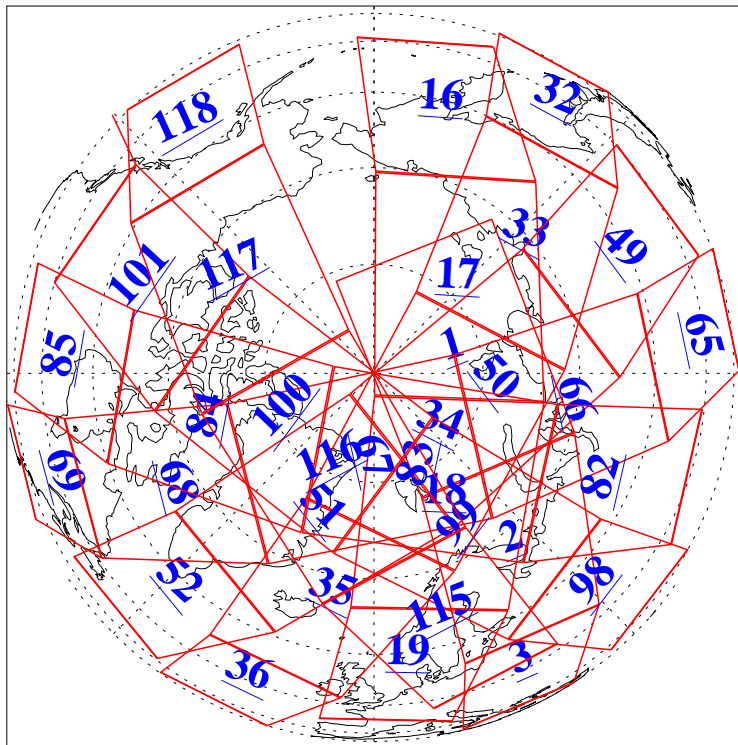

L1B Availability
AMSU Granules: 226
HSB Granules: 0
AIRS Granules: 225

2 Mar 2019
DoY 61
Aqua Day 6146
Granules: 1 to 120

Granules: 121 to 240

Legend: AMSU Available, HSB Available, AIRS Available

L1B Availability
AMSU Granules: 226
HSB Granules: 0
AIRS Granules: 225

2 Mar 2019
DoY 61
Aqua Day 6146
Ascending Granules

Descending Granules

Legend: AMSU Available, HSB Available, AIRS Available

L1B Availability
 AMSU Granules: 226
 HSB Granules: 0
 AIRS Granules: 225

2 Mar 2019
 DoY 61
 Aqua Day 6146

Northern Hemisphere Granules

Southern Hemisphere Granules

Legend: AMSU Available, HSB Available, AIRS Available