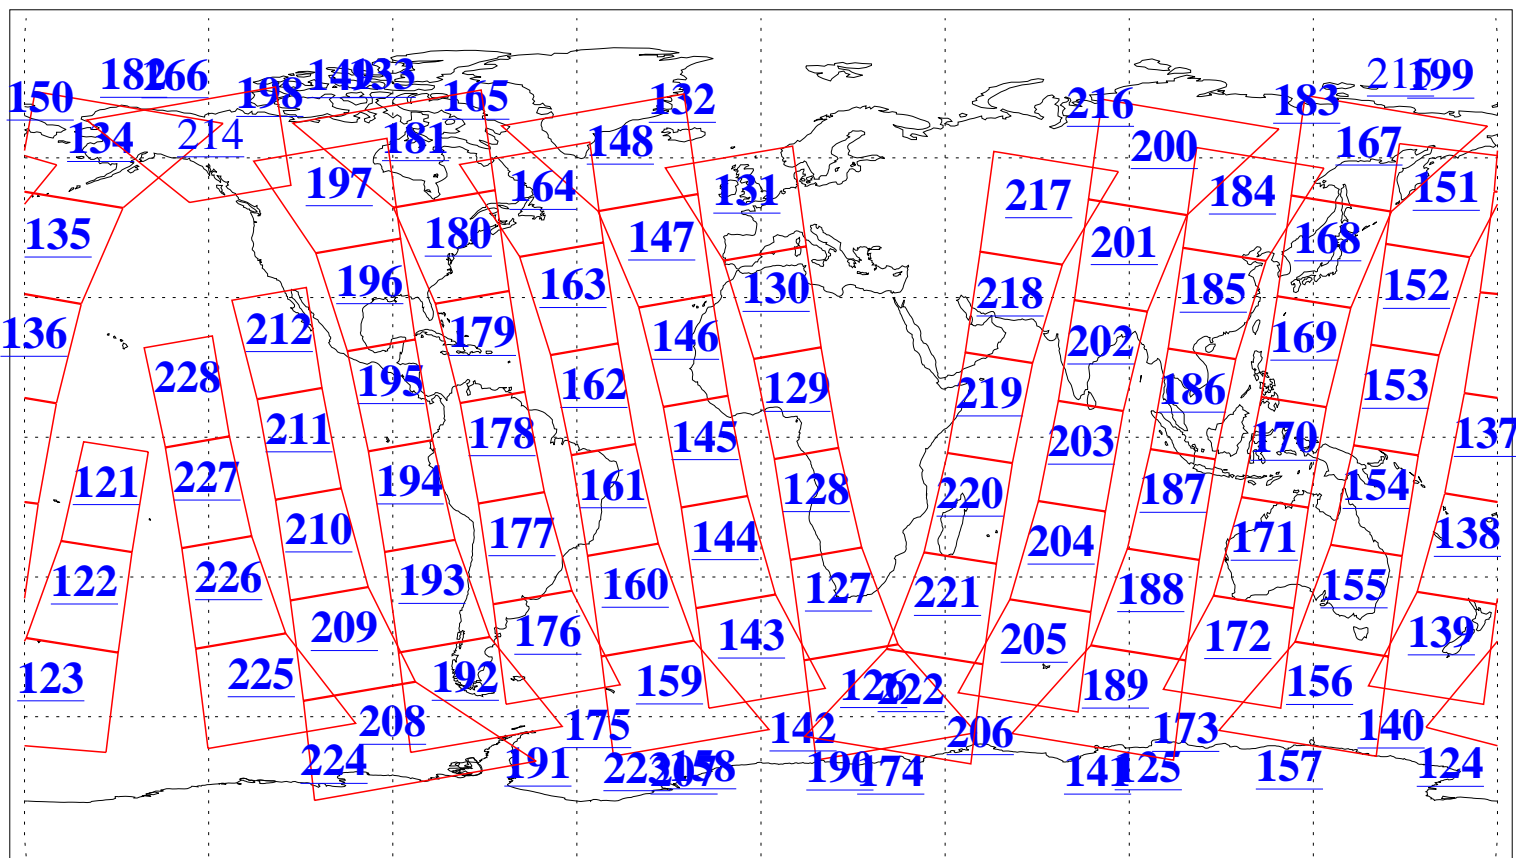

L1B Availability
AMSU Granules: 226
HSB Granules: 0
AIRS Granules: 225

2 Mar 2019
DoY 61
Aqua Day 6146
Granules: 1 to 120

Granules: 121 to 240

Legend: AMSU Available, HSB Available, AIRS Available

L1B Availability
AMSU Granules: 226
HSB Granules: 0
AIRS Granules: 225

2 Mar 2019
DoY 61
Aqua Day 6146
Ascending Granules

Descending Granules

Legend: AMSU Available, HSB Available, AIRS Available

L1B Availability
 AMSU Granules: 226
 HSB Granules: 0
 AIRS Granules: 225

2 Mar 2019
 DoY 61
 Aqua Day 6146