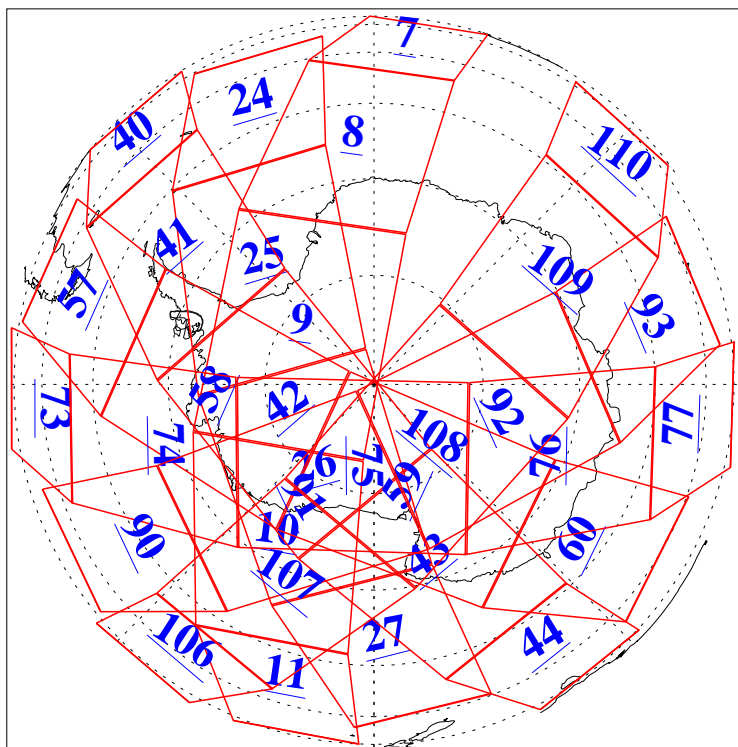

L1B Availability
AMSU Granules: 226
HSB Granules: 0
AIRS Granules: 225

2 Mar 2019
DoY 61
Aqua Day 6146
Granules: 1 to 120

Granules: 121 to 240

Legend: AMSU Available, HSB Available, AIRS Available

L1B Availability
AMSU Granules: 226
HSB Granules: 0
AIRS Granules: 225

2 Mar 2019
DoY 61
Aqua Day 6146
Ascending Granules

Descending Granules

Legend: AMSU Available, HSB Available, AIRS Available

L1B Availability
 AMSU Granules: 226
 HSB Granules: 0
 AIRS Granules: 225

2 Mar 2019
 DoY 61
 Aqua Day 6146

Northern Hemisphere Granules

Southern Hemisphere Granules

Legend: AMSU Available, HSB Available, AIRS Available