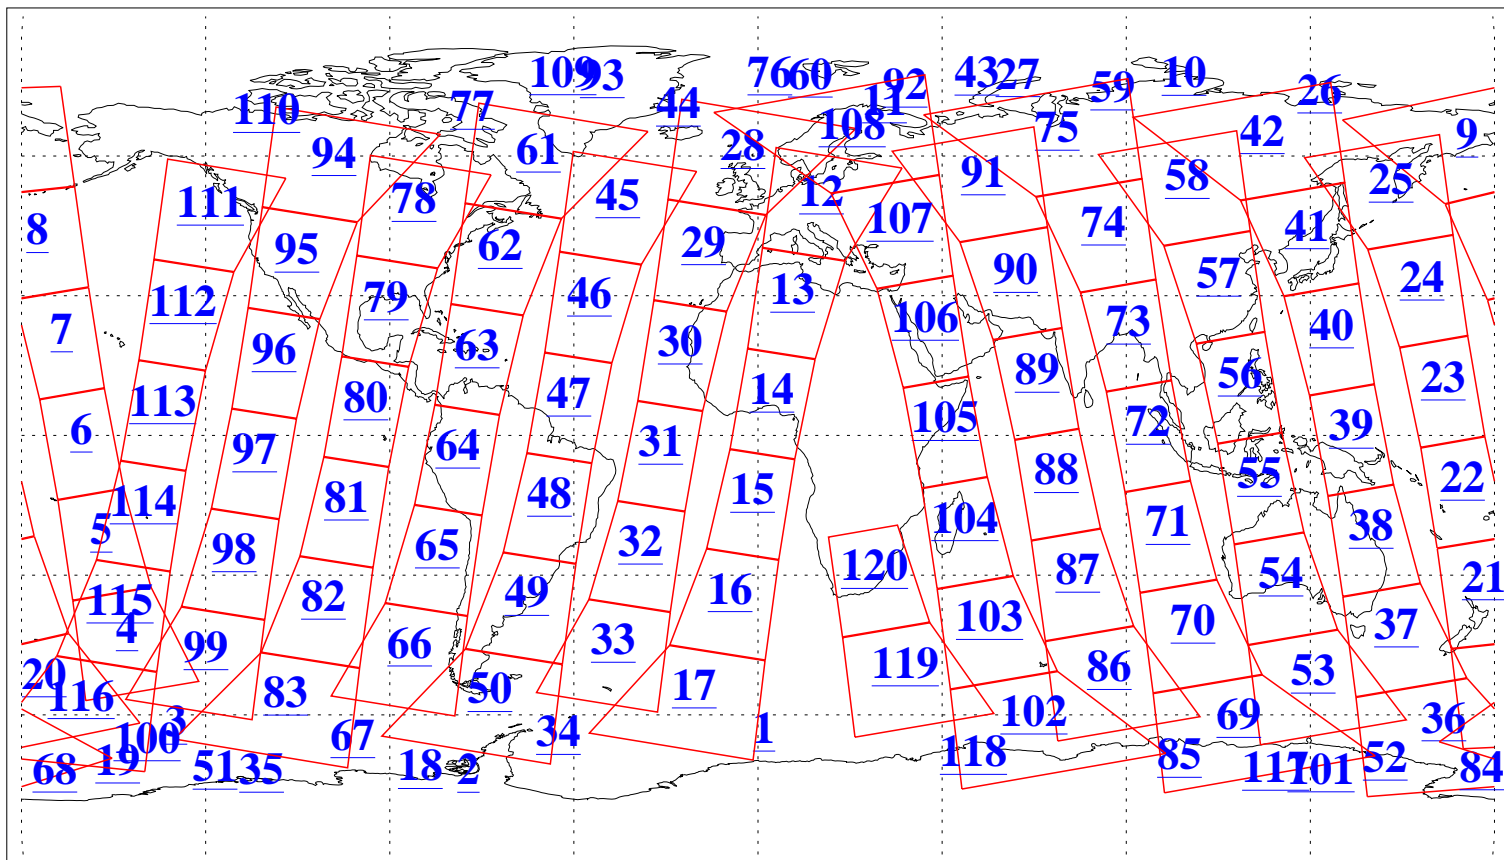

L1B Availability
AMSU Granules: 222
HSB Granules: 0
AIRS Granules: 221

1 Mar 2019
DoY 60
Aqua Day 6145
Granules: 1 to 120

Granules: 121 to 240

Legend: AMSU Available, HSB Available, AIRS Available

L1B Availability
AMSU Granules: 222
HSB Granules: 0
AIRS Granules: 221

1 Mar 2019
DoY 60
Aqua Day 6145
Ascending Granules

Descending Granules

Legend: AMSU Available, HSB Available, AIRS Available

L1B Availability
 AMSU Granules: 222
 HSB Granules: 0
 AIRS Granules: 221

1 Mar 2019
 DoY 60
 Aqua Day 6145

Northern Hemisphere Granules

Southern Hemisphere Granules

Legend: AMSU Available, HSB Available, AIRS Available