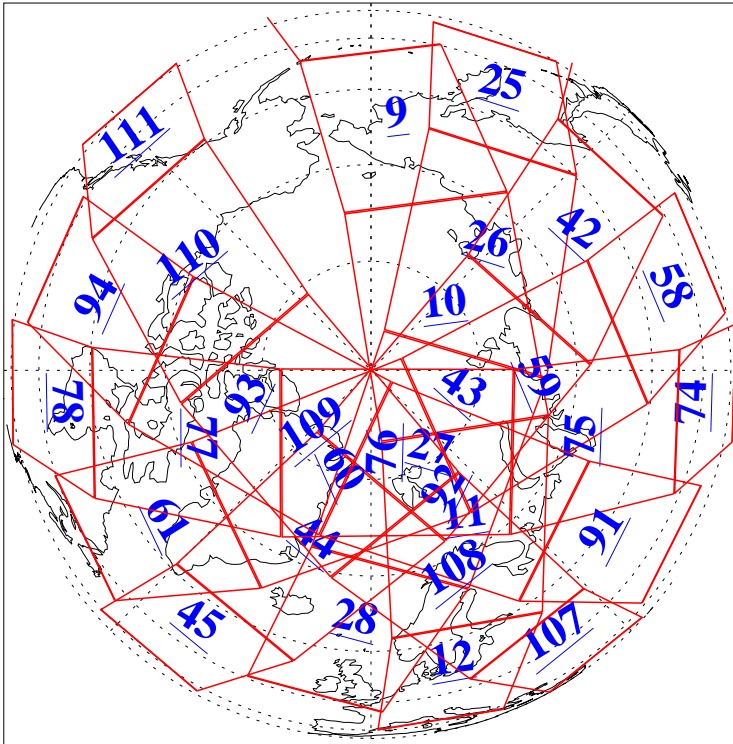

L1B Availability
AMSU Granules: 222
HSB Granules: 0
AIRS Granules: 221

1 Mar 2019
DoY 60
Aqua Day 6145
Granules: 1 to 120

Granules: 121 to 240

Legend: AMSU Available, HSB Available, AIRS Available

L1B Availability
AMSU Granules: 222
HSB Granules: 0
AIRS Granules: 221

1 Mar 2019
DoY 60
Aqua Day 6145
Ascending Granules

Descending Granules

Legend: AMSU Available, HSB Available, AIRS Available

L1B Availability
 AMSU Granules: 222
 HSB Granules: 0
 AIRS Granules: 221

1 Mar 2019
 DoY 60
 Aqua Day 6145

Northern Hemisphere Granules

Southern Hemisphere Granules

Legend: AMSU Available, HSB Available, AIRS Available