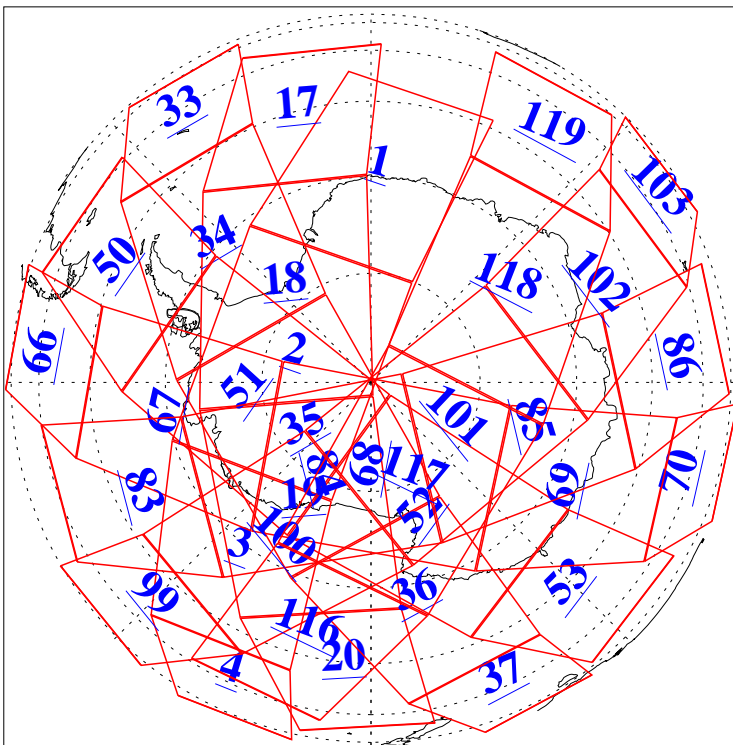

L1B Availability
AMSU Granules: 222
HSB Granules: 0
AIRS Granules: 221

1 Mar 2019
DoY 60
Aqua Day 6145
Granules: 1 to 120

Granules: 121 to 240

Legend: AMSU Available, HSB Available, AIRS Available

L1B Availability
AMSU Granules: 222
HSB Granules: 0
AIRS Granules: 221

1 Mar 2019
DoY 60
Aqua Day 6145
Ascending Granules

Descending Granules

Legend: AMSU Available, HSB Available, AIRS Available

L1B Availability
 AMSU Granules: 222
 HSB Granules: 0
 AIRS Granules: 221

1 Mar 2019
 DoY 60
 Aqua Day 6145

Northern Hemisphere Granules

Southern Hemisphere Granules

Legend: AMSU Available, HSB Available, AIRS Available