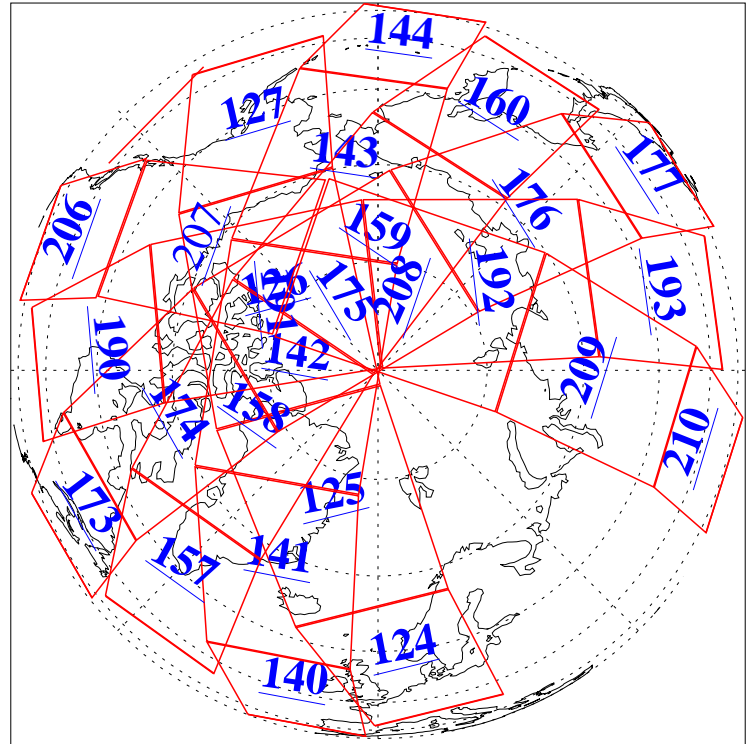

1 Mar 2019
DoY 60
Aqua Day 6145
Ascending Granules

Descending Granules

Legend: AMSU Available, HSB Available, AIRS Available

L1B Availability
 AMSU Granules: 222
 HSB Granules: 0
 AIRS Granules: 221

1 Mar 2019
 DoY 60
 Aqua Day 6145

Northern Hemisphere Granules

Southern Hemisphere Granules

Legend: AMSU Available, HSB Available, AIRS Available