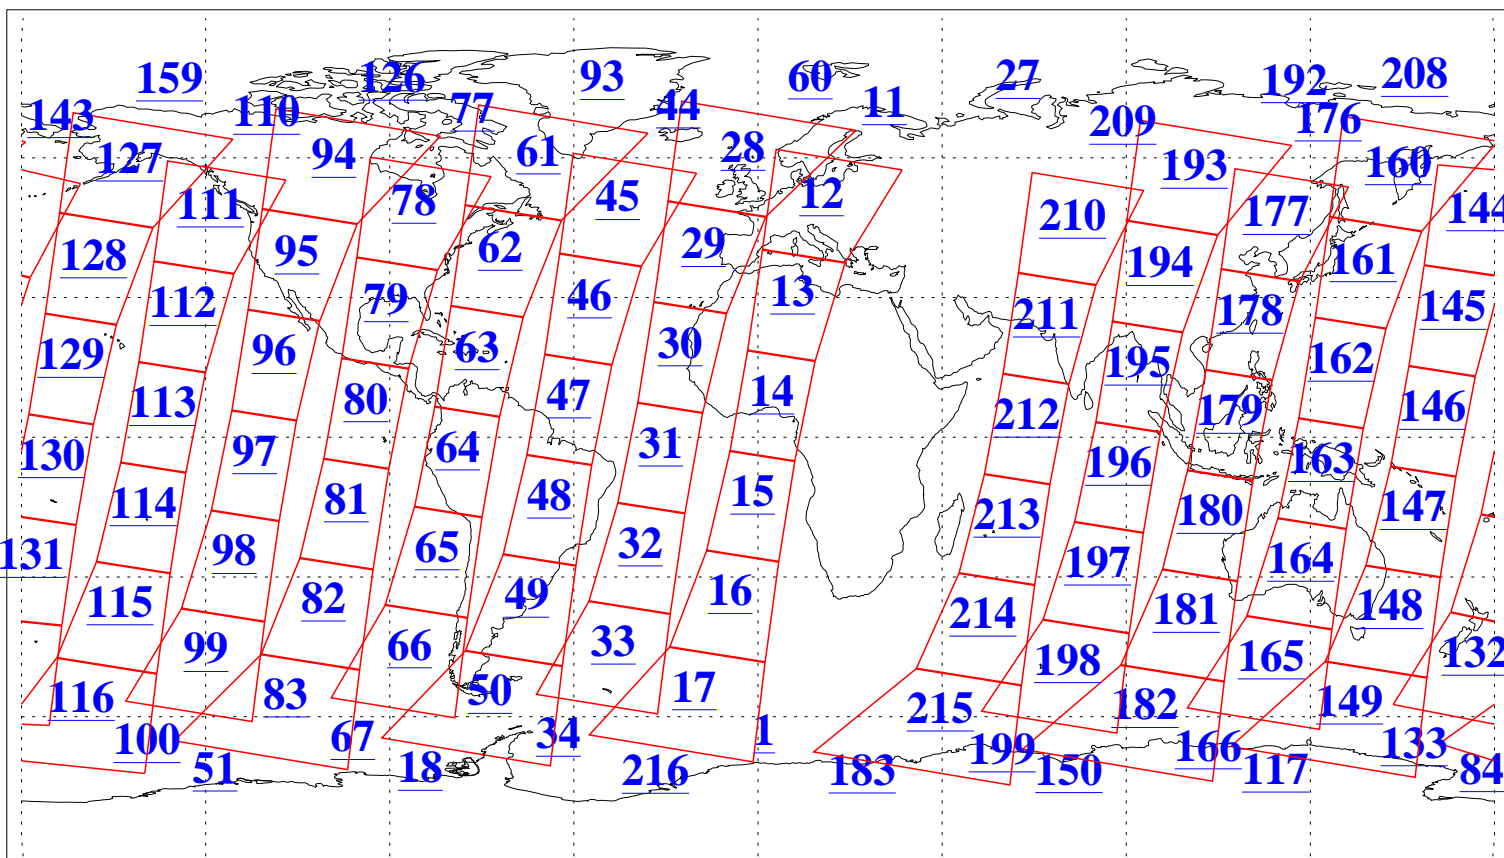

L1B Availability
AMSU Granules: 222
HSB Granules: 0
AIRS Granules: 221

1 Mar 2019
DoY 60
Aqua Day 6145
Granules: 1 to 120

Granules: 121 to 240

Legend: AMSU Available, HSB Available, AIRS Available

L1B Availability
AMSU Granules: 222
HSB Granules: 0
AIRS Granules: 221

1 Mar 2019
DoY 60
Aqua Day 6145
Ascending Granules

Descending Granules

Legend: AMSU Available, HSB Available, AIRS Available

L1B Availability
 AMSU Granules: 222
 HSB Granules: 0
 AIRS Granules: 221

1 Mar 2019
 DoY 60
 Aqua Day 6145

Northern Hemisphere Granules

Southern Hemisphere Granules

Legend: AMSU Available, HSB Available, AIRS Available