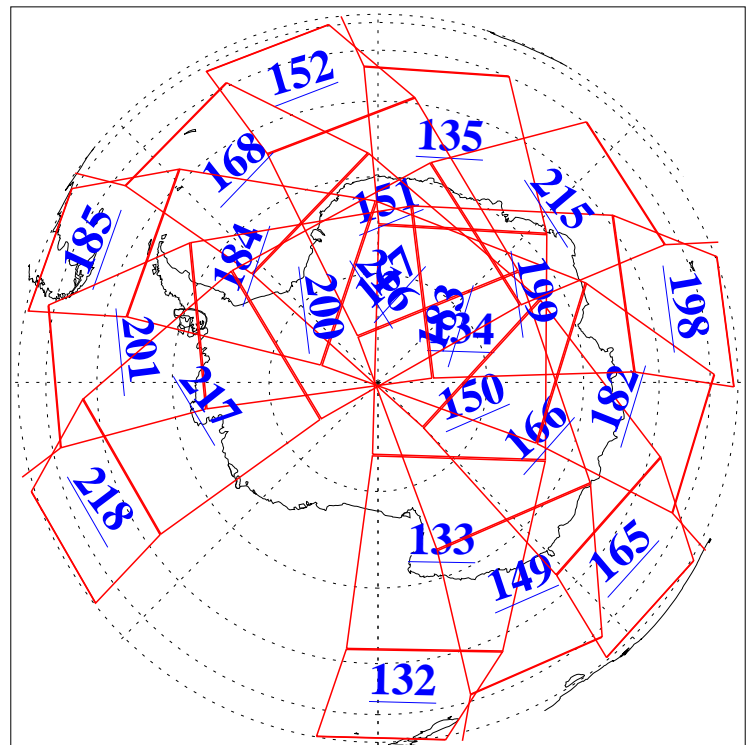

L1B Availability
AMSU Granules: 222
HSB Granules: 0
AIRS Granules: 221

1 Mar 2019
DoY 60
Aqua Day 6145
Granules: 1 to 120

Granules: 121 to 240

Legend: AMSU Available, HSB Available, AIRS Available

L1B Availability
AMSU Granules: 222
HSB Granules: 0
AIRS Granules: 221

1 Mar 2019
DoY 60
Aqua Day 6145
Ascending Granules

Descending Granules

Legend: AMSU Available, HSB Available, AIRS Available

L1B Availability
 AMSU Granules: 222
 HSB Granules: 0
 AIRS Granules: 221

1 Mar 2019
 DoY 60
 Aqua Day 6145

Northern Hemisphere Granules

Southern Hemisphere Granules

Legend: AMSU Available, HSB Available, AIRS Available