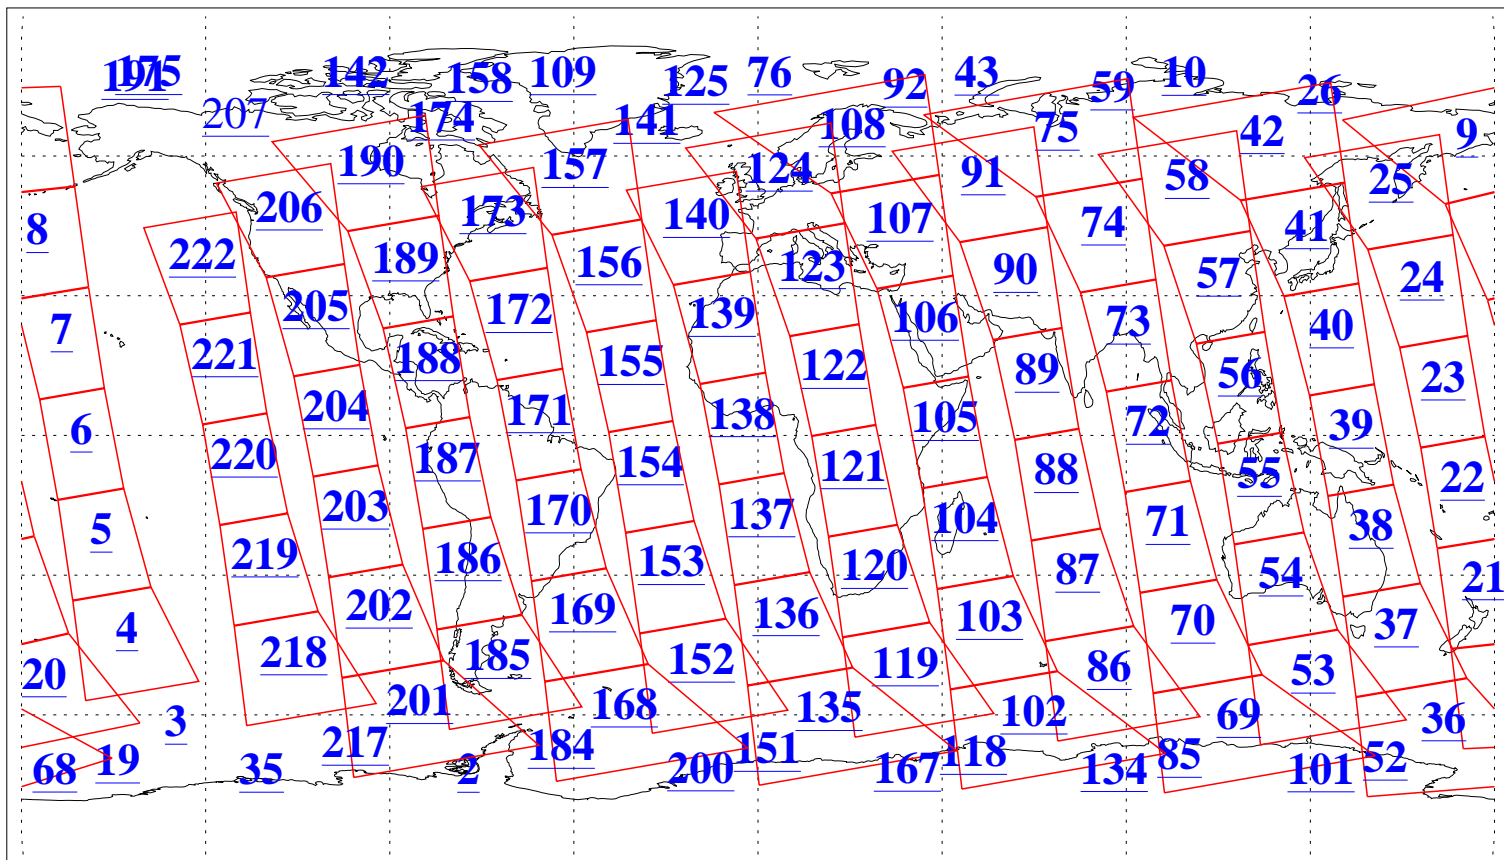

L1B Availability
AMSU Granules: 222
HSB Granules: 0
AIRS Granules: 221

1 Mar 2019
DoY 60
Aqua Day 6145
Granules: 1 to 120

Granules: 121 to 240

Legend: AMSU Available, HSB Available, AIRS Available

L1B Availability
AMSU Granules: 222
HSB Granules: 0
AIRS Granules: 221

1 Mar 2019
DoY 60
Aqua Day 6145
Ascending Granules

Descending Granules

Legend: AMSU Available, HSB Available, AIRS Available

L1B Availability
 AMSU Granules: 222
 HSB Granules: 0
 AIRS Granules: 221

1 Mar 2019
 DoY 60
 Aqua Day 6145

Northern Hemisphere Granules

Southern Hemisphere Granules

Legend: AMSU Available, HSB Available, AIRS Available