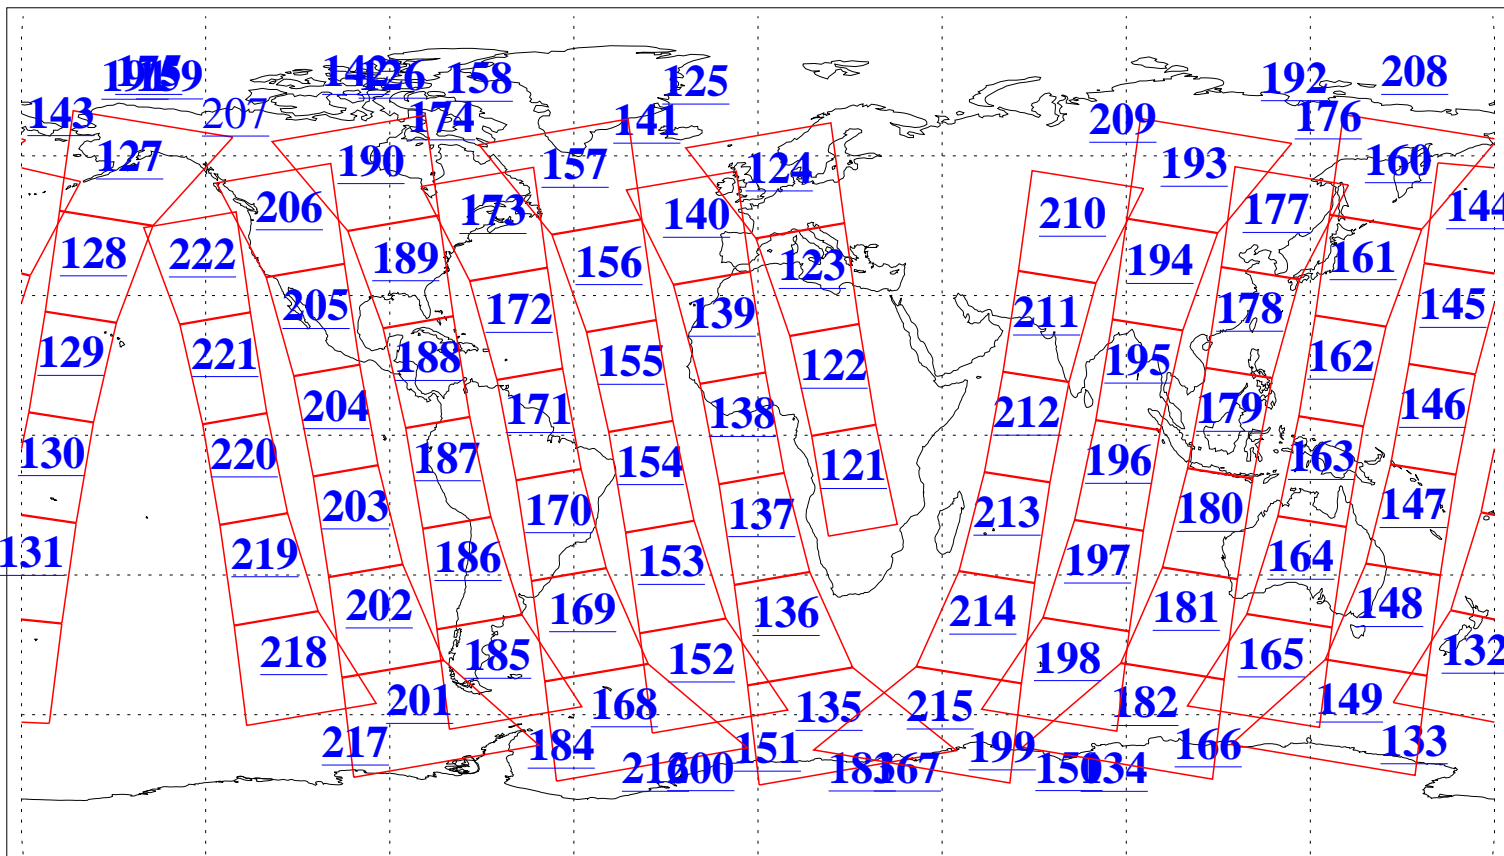

L1B Availability
AMSU Granules: 222
HSB Granules: 0
AIRS Granules: 221

1 Mar 2019
DoY 60
Aqua Day 6145
Granules: 1 to 120

Granules: 121 to 240

Legend: AMSU Available, HSB Available, AIRS Available

L1B Availability
AMSU Granules: 222
HSB Granules: 0
AIRS Granules: 221

1 Mar 2019
DoY 60
Aqua Day 6145
Ascending Granules

Descending Granules

Legend: AMSU Available, HSB Available, AIRS Available

L1B Availability
 AMSU Granules: 222
 HSB Granules: 0
 AIRS Granules: 221

1 Mar 2019
 DoY 60
 Aqua Day 6145

Northern Hemisphere Granules

Southern Hemisphere Granules

Legend: AMSU Available, HSB Available, AIRS Available