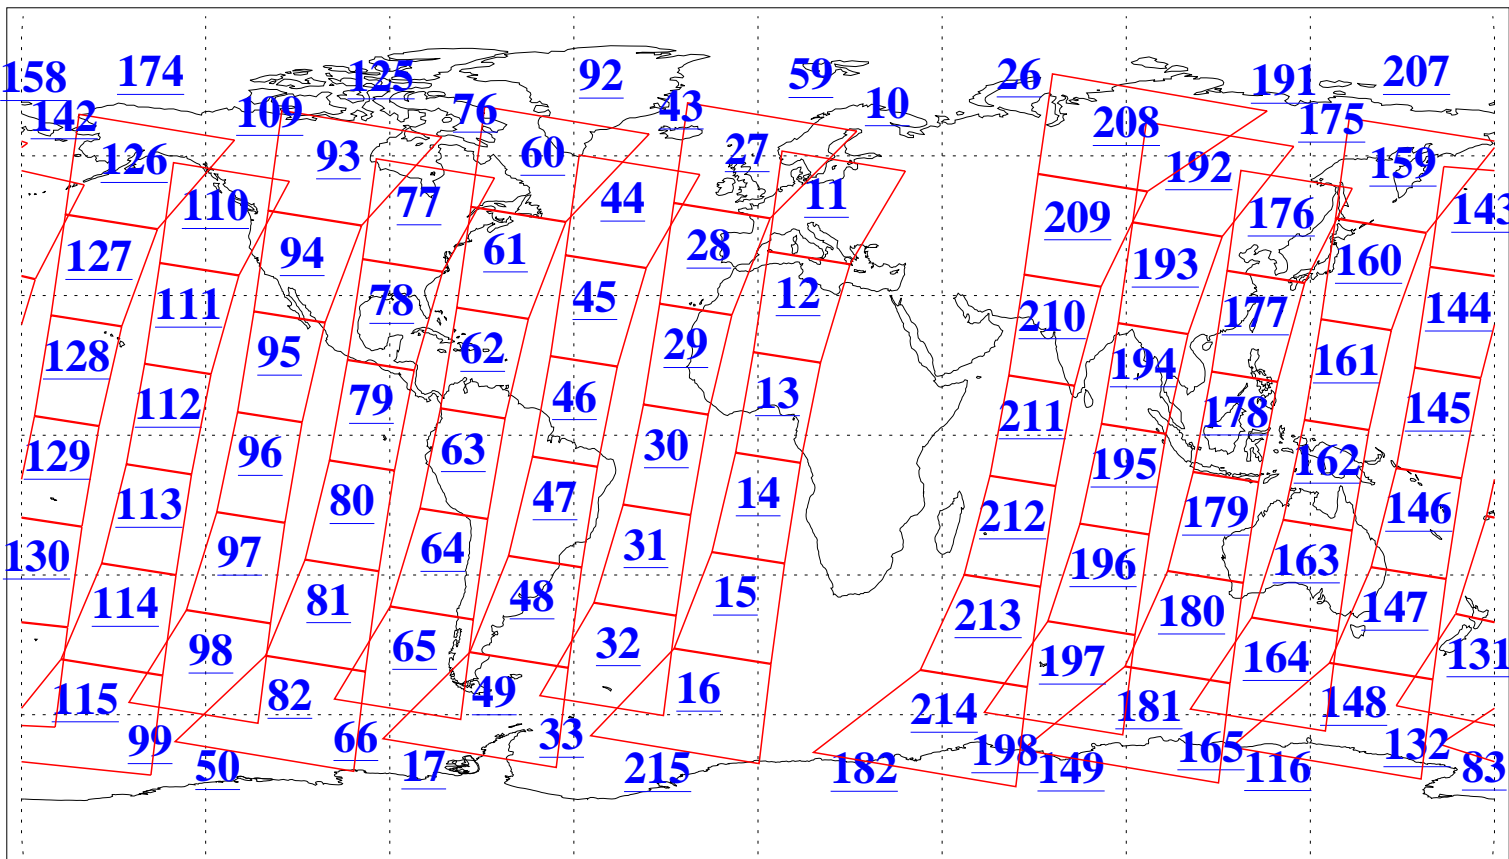

L1B Availability  
AMSU Granules: 220  
HSB Granules: 0  
AIRS Granules: 221

22 Feb 2019  
DoY 53  
Aqua Day 6138  
Granules: 1 to 120

Granules: 121 to 240

Legend: AMSU Available, HSB Available, AIRS Available

L1B Availability  
AMSU Granules: 220  
HSB Granules: 0  
AIRS Granules: 221

22 Feb 2019  
DoY 53  
Aqua Day 6138  
Ascending Granules

Descending Granules

Legend: AMSU Available, HSB Available, AIRS Available