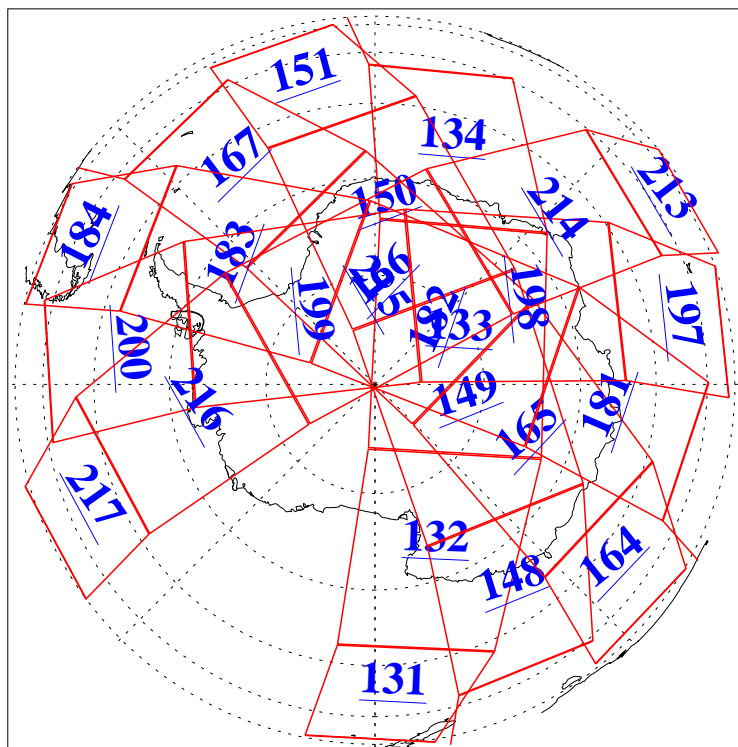

Legend: AMSU Available, HSB Available, AIRS Available