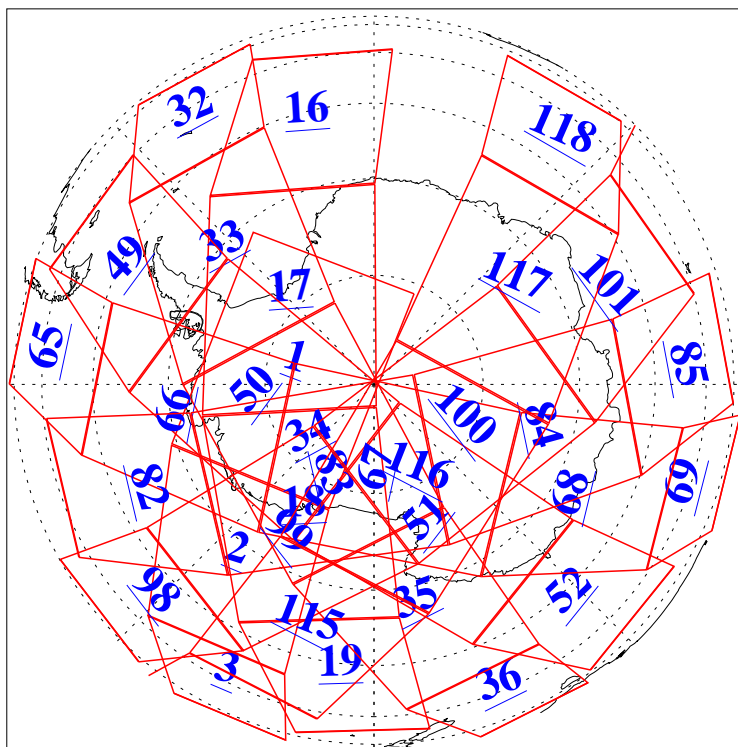

Legend: AMSU Available, HSB Available, AIRS Available