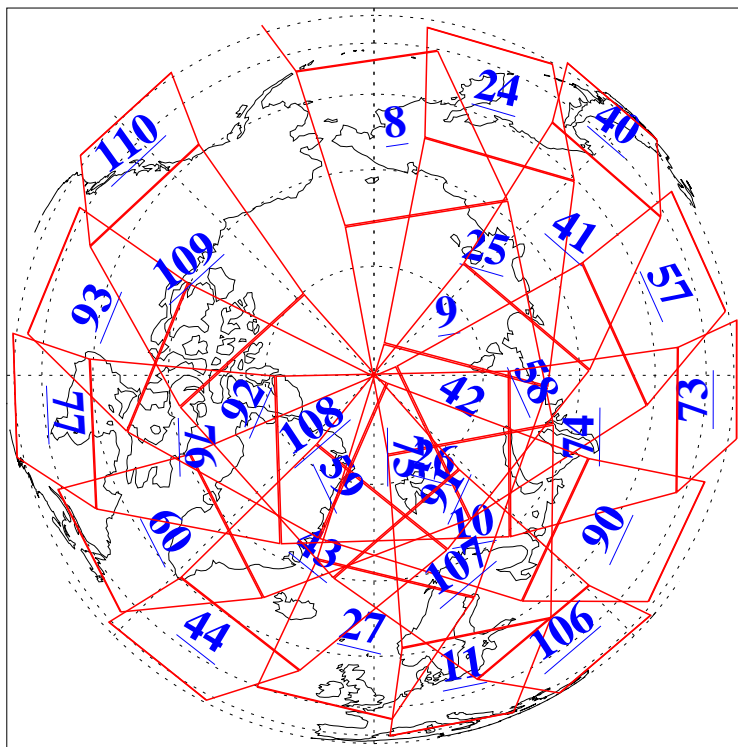

L1B Availability  
AMSU Granules: 220  
HSB Granules: 0  
AIRS Granules: 221

22 Feb 2019  
DoY 53  
Aqua Day 6138  
Granules: 1 to 120

Granules: 121 to 240

Legend: AMSU Available, HSB Available, AIRS Available

L1B Availability  
AMSU Granules: 220  
HSB Granules: 0  
AIRS Granules: 221

22 Feb 2019  
DoY 53  
Aqua Day 6138  
Ascending Granules

Descending Granules

Legend: AMSU Available, HSB Available, AIRS Available

### Northern Hemisphere Granules