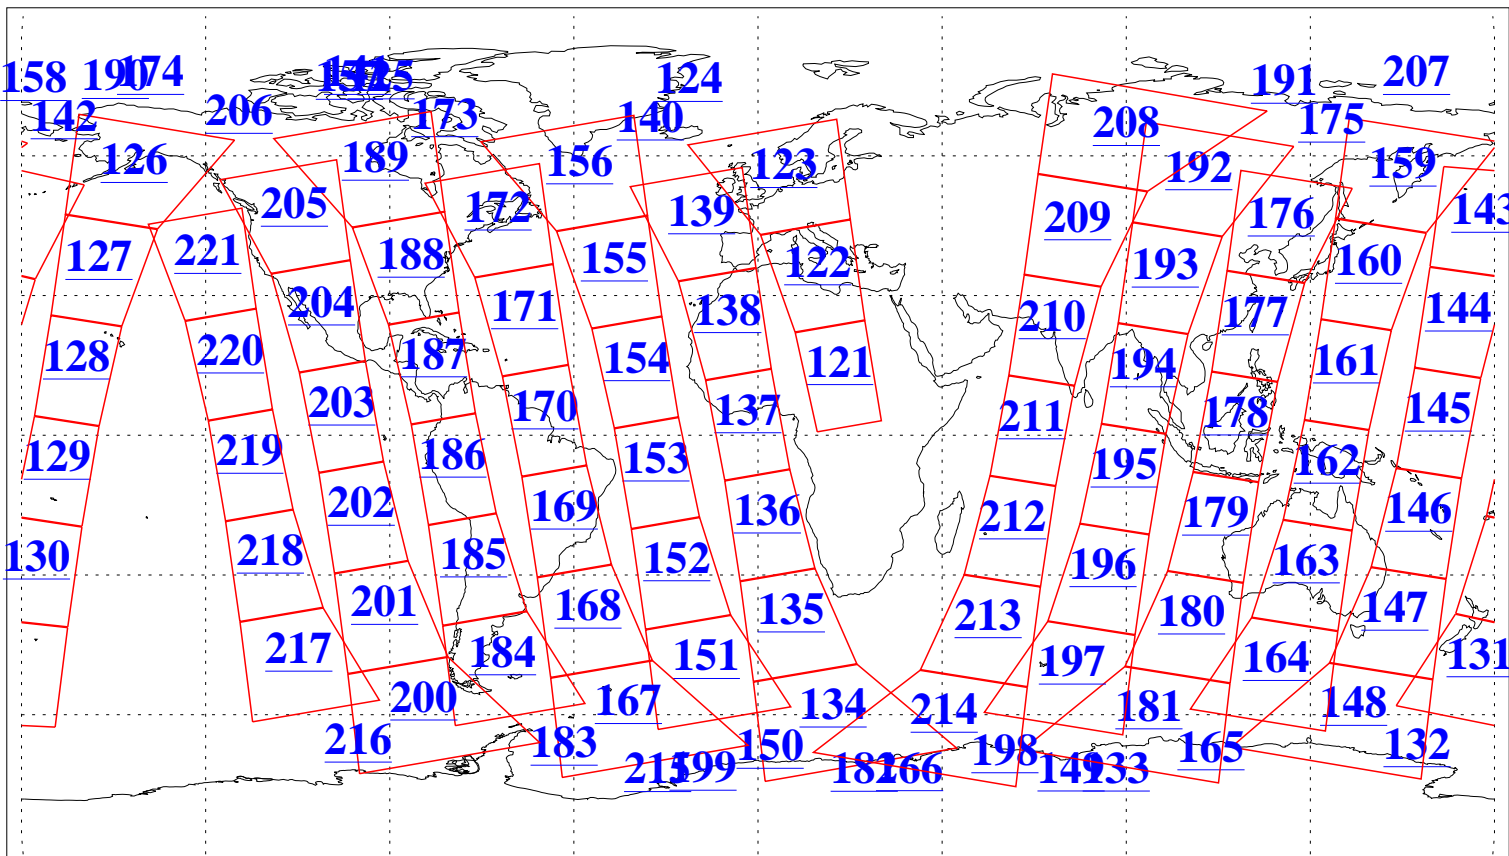

L1B Availability  
AMSU Granules: 220  
HSB Granules: 0  
AIRS Granules: 221

22 Feb 2019  
DoY 53  
Aqua Day 6138  
Granules: 1 to 120

Granules: 121 to 240

Legend: AMSU Available, HSB Available, AIRS Available

L1B Availability  
AMSU Granules: 220  
HSB Granules: 0  
AIRS Granules: 221

22 Feb 2019  
DoY 53  
Aqua Day 6138  
Ascending Granules

Descending Granules

Legend: AMSU Available, HSB Available, AIRS Available