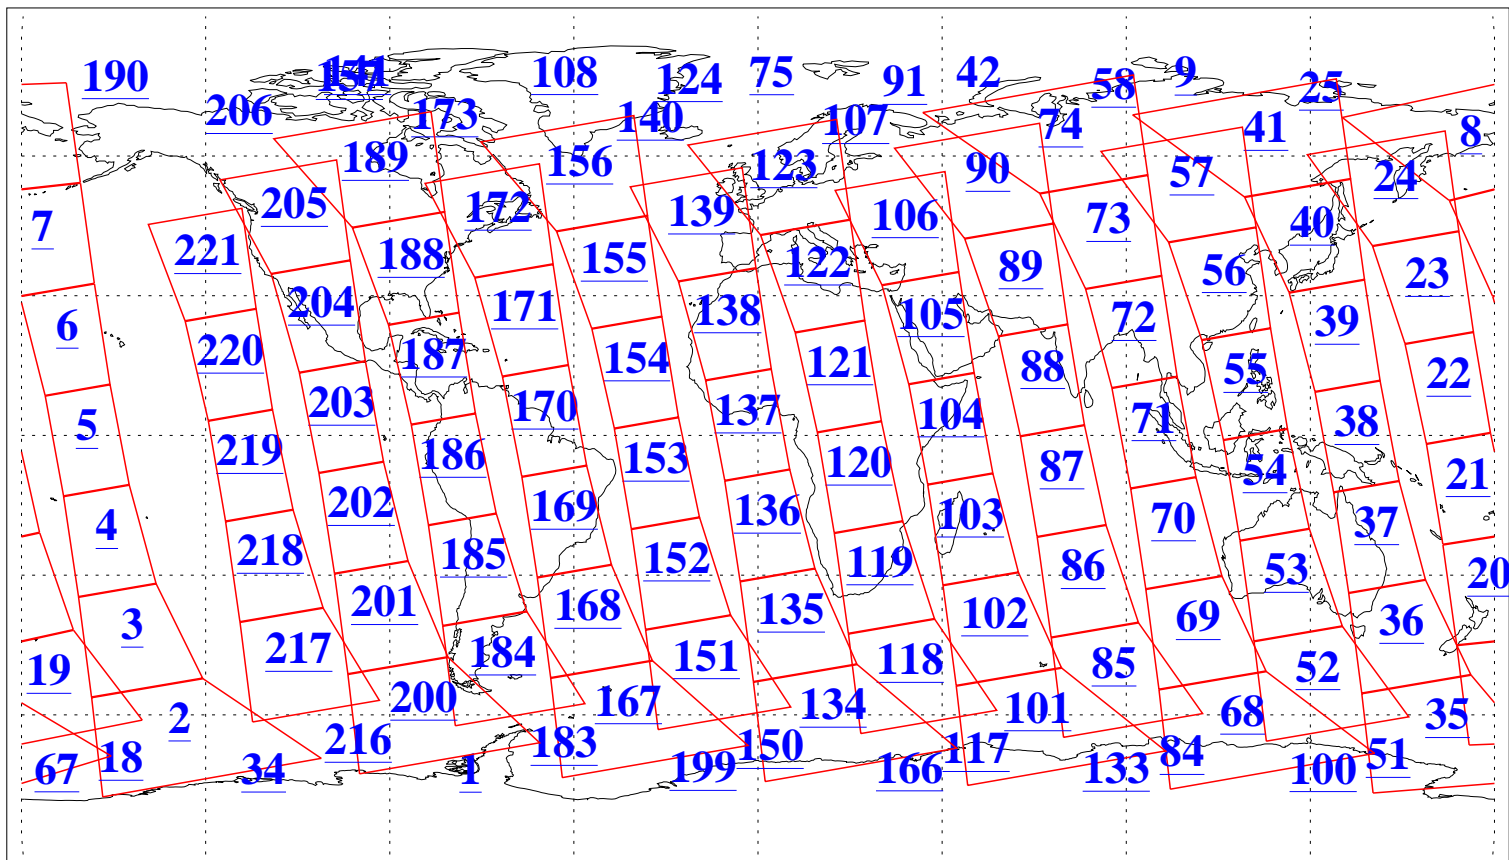

L1B Availability  
AMSU Granules: 220  
HSB Granules: 0  
AIRS Granules: 221

22 Feb 2019  
DoY 53  
Aqua Day 6138  
Granules: 1 to 120

Granules: 121 to 240

Legend: AMSU Available, HSB Available, AIRS Available

L1B Availability  
AMSU Granules: 220  
HSB Granules: 0  
AIRS Granules: 221

22 Feb 2019  
DoY 53  
Aqua Day 6138  
Ascending Granules

Descending Granules

Legend: AMSU Available, HSB Available, AIRS Available

### Northern Hemisphere Granules