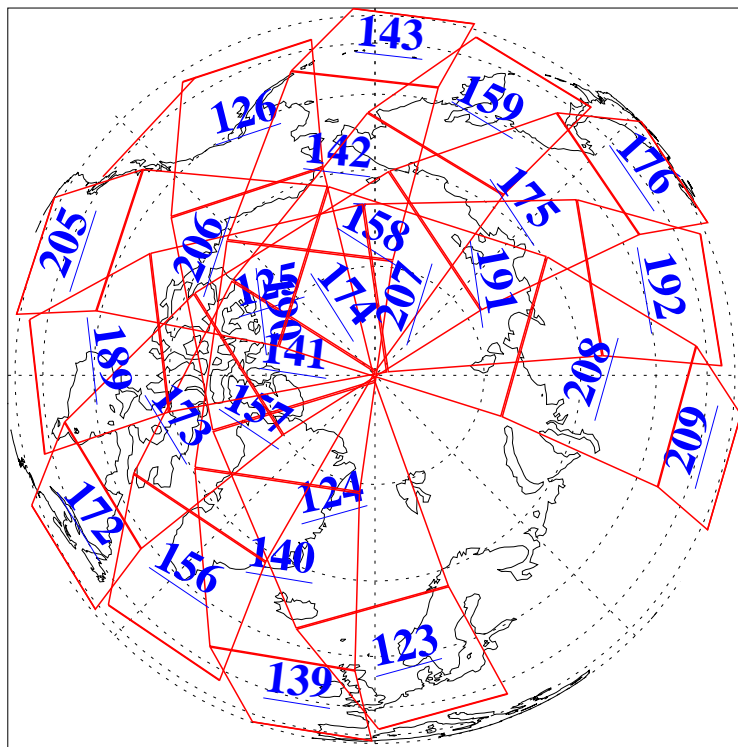

L1B Availability  
AMSU Granules: 220  
HSB Granules: 0  
AIRS Granules: 221

22 Feb 2019  
DoY 53  
Aqua Day 6138  
Granules: 1 to 120

Granules: 121 to 240

Legend: AMSU Available, HSB Available, AIRS Available

L1B Availability  
AMSU Granules: 220  
HSB Granules: 0  
AIRS Granules: 221

22 Feb 2019  
DoY 53  
Aqua Day 6138  
Ascending Granules

Descending Granules

Legend: AMSU Available, HSB Available, AIRS Available

### Northern Hemisphere Granules