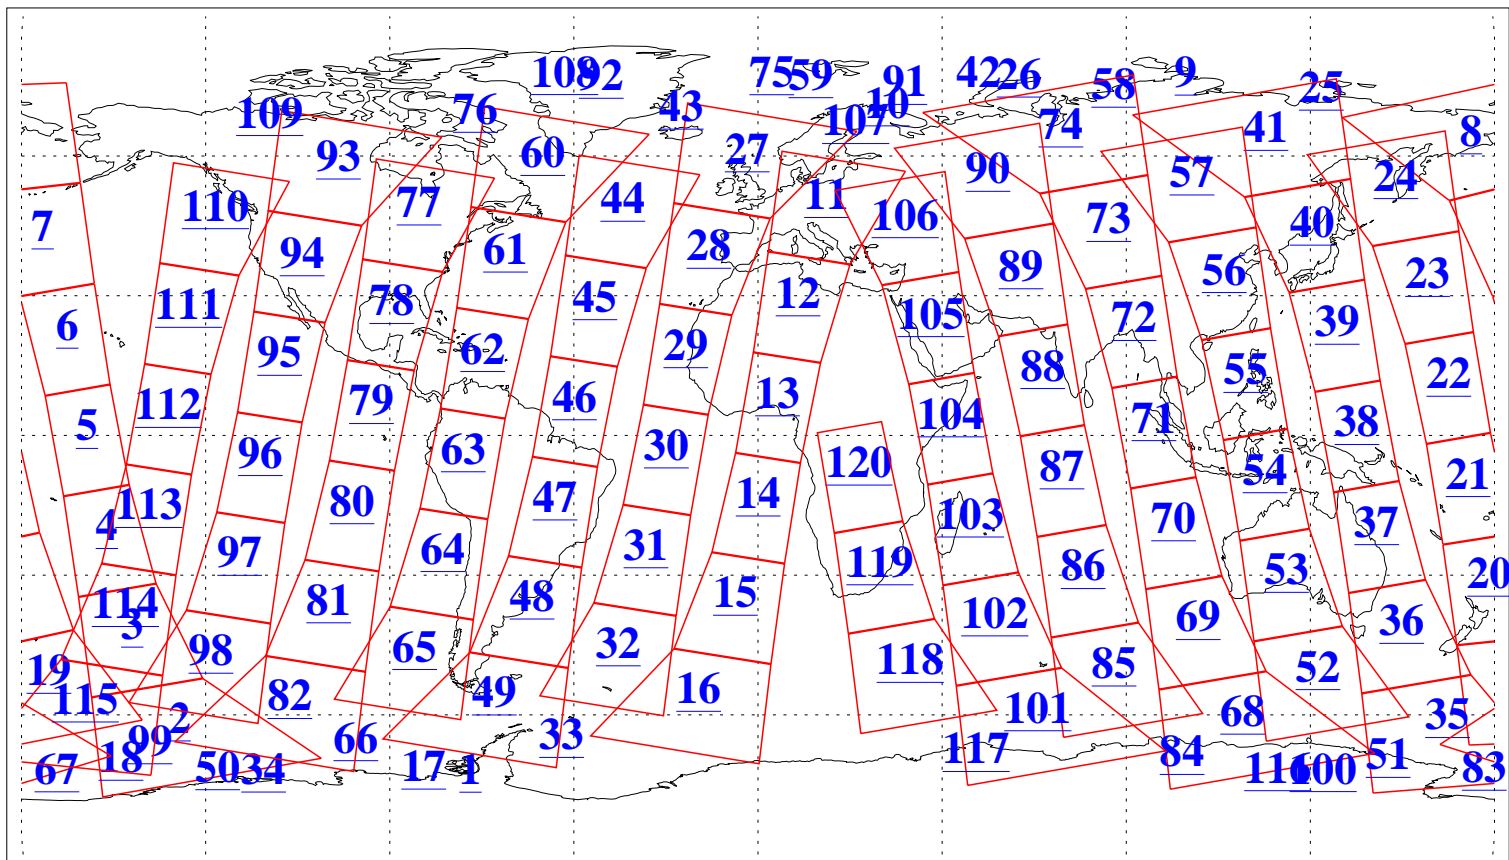

L1B Availability  
AMSU Granules: 220  
HSB Granules: 0  
AIRS Granules: 221

22 Feb 2019  
DoY 53  
Aqua Day 6138  
Granules: 1 to 120

Granules: 121 to 240

Legend: AMSU Available, HSB Available, AIRS Available

L1B Availability  
AMSU Granules: 220  
HSB Granules: 0  
AIRS Granules: 221

22 Feb 2019  
DoY 53  
Aqua Day 6138  
Ascending Granules

Descending Granules

Legend: AMSU Available, HSB Available, AIRS Available

### Northern Hemisphere Granules