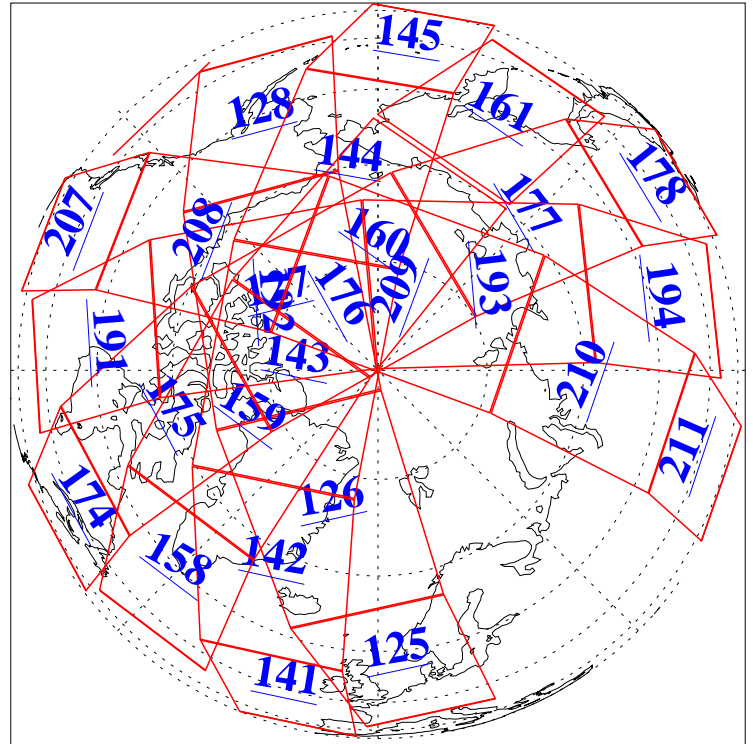

20 Feb 2019
DoY 51
Aqua Day 6136
Ascending Granules

Descending Granules

Legend: AMSU Available, HSB Available, AIRS Available

L1B Availability
 AMSU Granules: 223
 HSB Granules: 0
 AIRS Granules: 223

20 Feb 2019
 DoY 51
 Aqua Day 6136

Northern Hemisphere Granules

Southern Hemisphere Granules

Legend: AMSU Available, HSB Available, AIRS Available