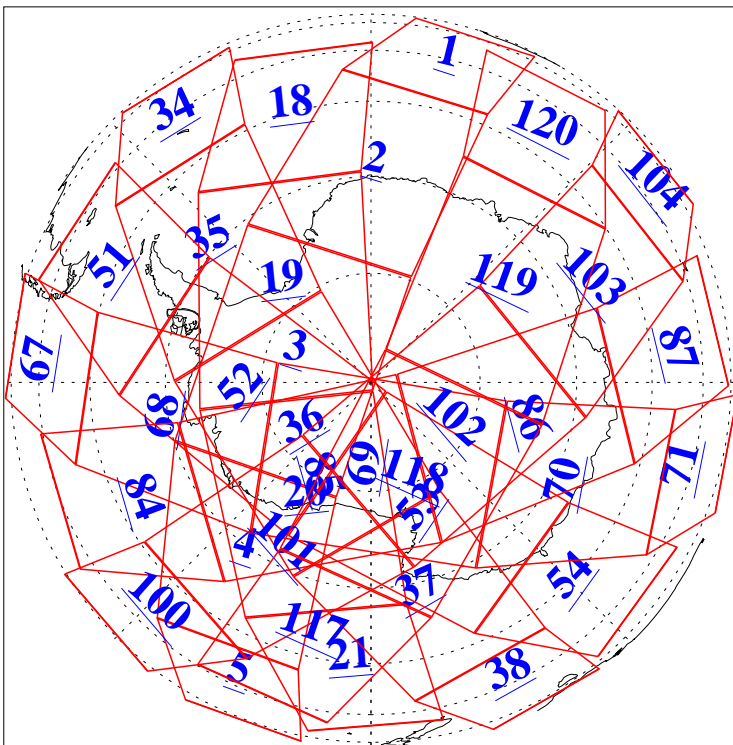

L1B Availability
AMSU Granules: 223
HSB Granules: 0
AIRS Granules: 223

20 Feb 2019
DoY 51
Aqua Day 6136
Granules: 1 to 120

Granules: 121 to 240

Legend: AMSU Available, HSB Available, AIRS Available

L1B Availability
AMSU Granules: 223
HSB Granules: 0
AIRS Granules: 223

20 Feb 2019
DoY 51
Aqua Day 6136
Ascending Granules

Descending Granules

Legend: AMSU Available, HSB Available, AIRS Available

L1B Availability
 AMSU Granules: 223
 HSB Granules: 0
 AIRS Granules: 223

20 Feb 2019
 DoY 51
 Aqua Day 6136

Northern Hemisphere Granules

Southern Hemisphere Granules

Legend: AMSU Available, HSB Available, AIRS Available