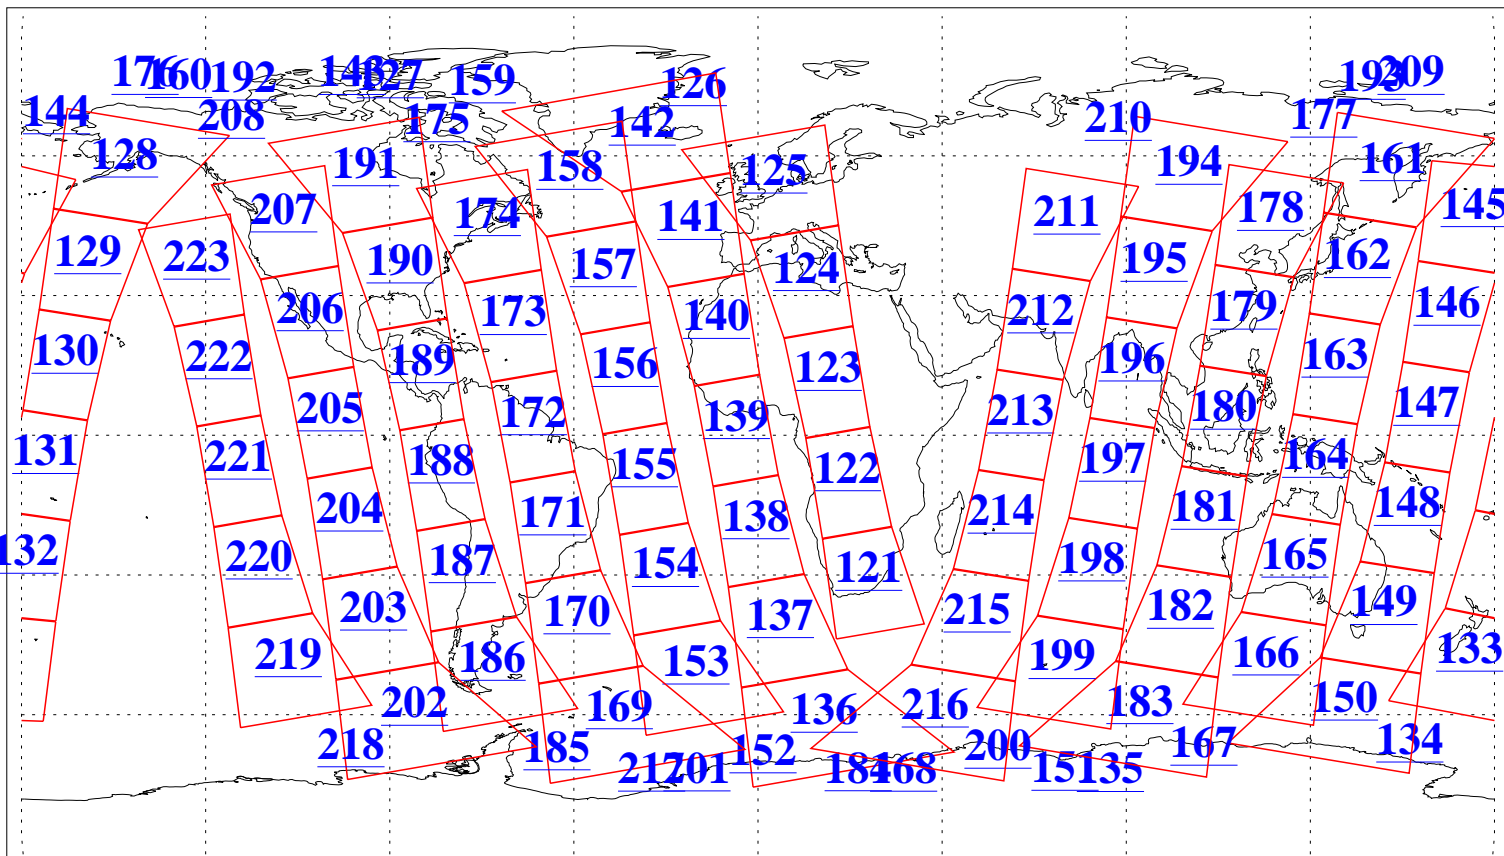

L1B Availability
AMSU Granules: 223
HSB Granules: 0
AIRS Granules: 223

20 Feb 2019
DoY 51
Aqua Day 6136
Granules: 1 to 120

Granules: 121 to 240

Legend: AMSU Available, HSB Available, AIRS Available

L1B Availability
AMSU Granules: 223
HSB Granules: 0
AIRS Granules: 223

20 Feb 2019
DoY 51
Aqua Day 6136
Ascending Granules

Descending Granules

Legend: AMSU Available, HSB Available, AIRS Available

L1B Availability
 AMSU Granules: 223
 HSB Granules: 0
 AIRS Granules: 223

20 Feb 2019
 DoY 51
 Aqua Day 6136

Northern Hemisphere Granules

Southern Hemisphere Granules

Legend: AMSU Available, HSB Available, AIRS Available