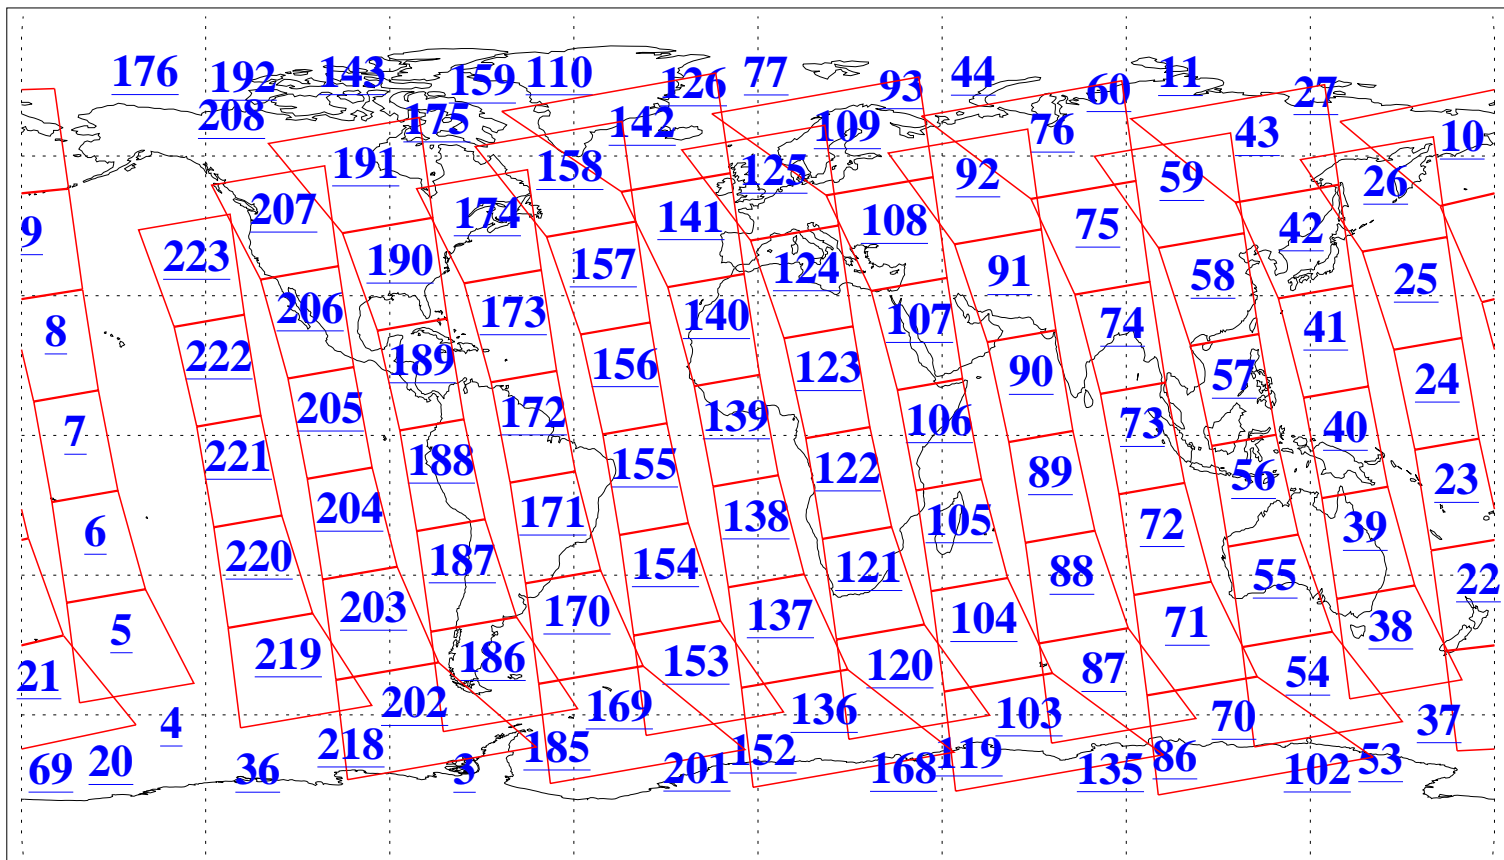

L1B Availability
AMSU Granules: 223
HSB Granules: 0
AIRS Granules: 223

20 Feb 2019
DoY 51
Aqua Day 6136
Granules: 1 to 120

Granules: 121 to 240

Legend: AMSU Available, HSB Available, AIRS Available

L1B Availability
AMSU Granules: 223
HSB Granules: 0
AIRS Granules: 223

20 Feb 2019
DoY 51
Aqua Day 6136
Ascending Granules

Descending Granules

Legend: AMSU Available, HSB Available, AIRS Available

L1B Availability
 AMSU Granules: 223
 HSB Granules: 0
 AIRS Granules: 223

20 Feb 2019
 DoY 51
 Aqua Day 6136

Northern Hemisphere Granules

Southern Hemisphere Granules

Legend: AMSU Available, HSB Available, AIRS Available