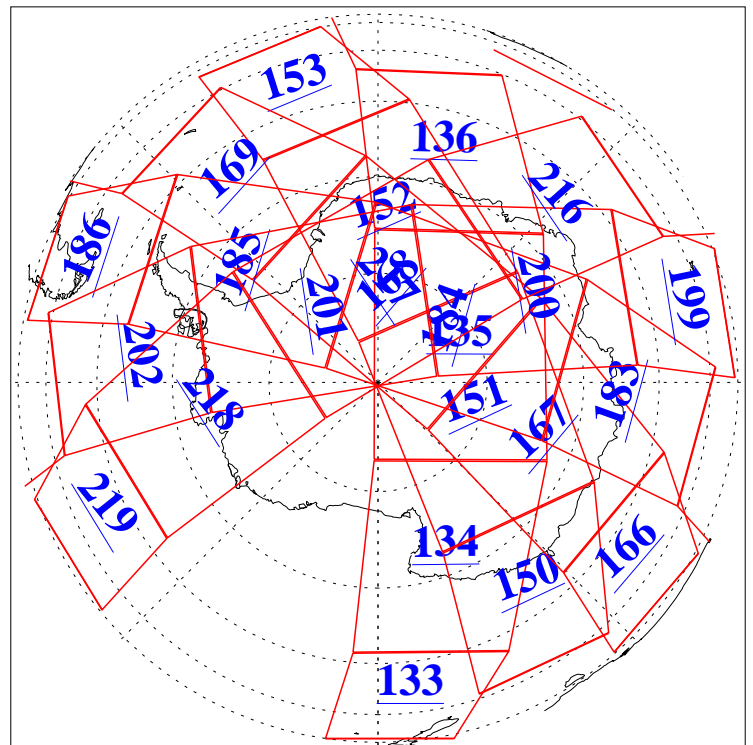

L1B Availability
AMSU Granules: 223
HSB Granules: 0
AIRS Granules: 223

20 Feb 2019
DoY 51
Aqua Day 6136
Granules: 1 to 120

Granules: 121 to 240

Legend: AMSU Available, HSB Available, AIRS Available

L1B Availability
AMSU Granules: 223
HSB Granules: 0
AIRS Granules: 223

20 Feb 2019
DoY 51
Aqua Day 6136
Ascending Granules

Descending Granules

Legend: AMSU Available, HSB Available, AIRS Available

L1B Availability
 AMSU Granules: 223
 HSB Granules: 0
 AIRS Granules: 223

20 Feb 2019
 DoY 51
 Aqua Day 6136

Northern Hemisphere Granules

Southern Hemisphere Granules

Legend: AMSU Available, HSB Available, AIRS Available