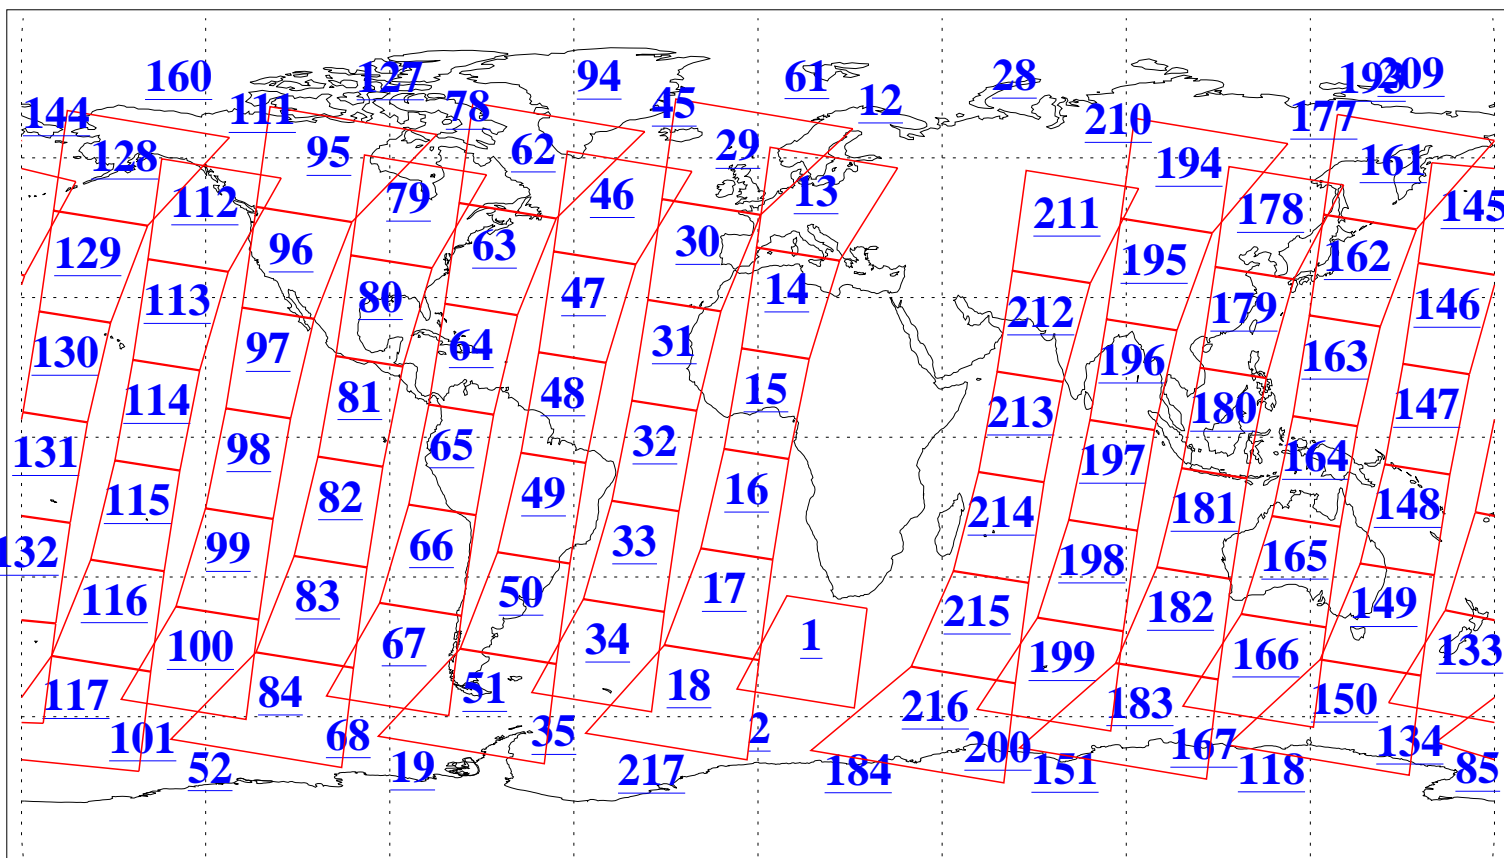

L1B Availability
AMSU Granules: 223
HSB Granules: 0
AIRS Granules: 223

20 Feb 2019
DoY 51
Aqua Day 6136
Granules: 1 to 120

Granules: 121 to 240

Legend: AMSU Available, HSB Available, AIRS Available

L1B Availability
AMSU Granules: 223
HSB Granules: 0
AIRS Granules: 223

20 Feb 2019
DoY 51
Aqua Day 6136
Ascending Granules

Descending Granules

Legend: AMSU Available, HSB Available, AIRS Available

L1B Availability
 AMSU Granules: 223
 HSB Granules: 0
 AIRS Granules: 223

20 Feb 2019
 DoY 51
 Aqua Day 6136

Northern Hemisphere Granules

Southern Hemisphere Granules

Legend: AMSU Available, HSB Available, AIRS Available