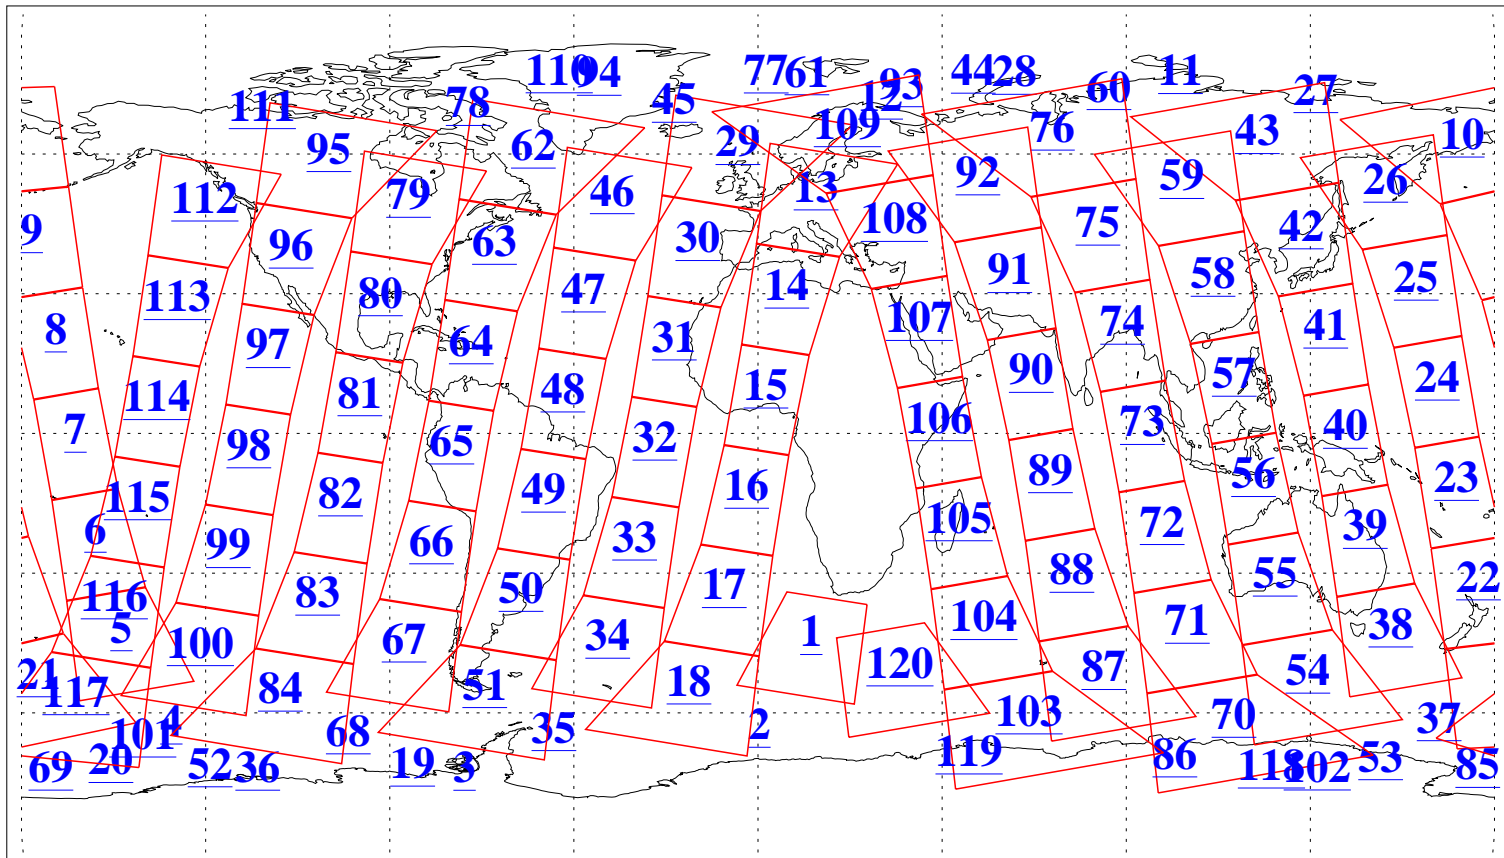

L1B Availability
AMSU Granules: 223
HSB Granules: 0
AIRS Granules: 223

20 Feb 2019
DoY 51
Aqua Day 6136
Granules: 1 to 120

Granules: 121 to 240

Legend: AMSU Available, HSB Available, AIRS Available

L1B Availability
AMSU Granules: 223
HSB Granules: 0
AIRS Granules: 223

20 Feb 2019
DoY 51
Aqua Day 6136
Ascending Granules

Descending Granules

Legend: AMSU Available, HSB Available, AIRS Available

L1B Availability
 AMSU Granules: 223
 HSB Granules: 0
 AIRS Granules: 223

20 Feb 2019
 DoY 51
 Aqua Day 6136

Northern Hemisphere Granules

Southern Hemisphere Granules

Legend: AMSU Available, HSB Available, AIRS Available