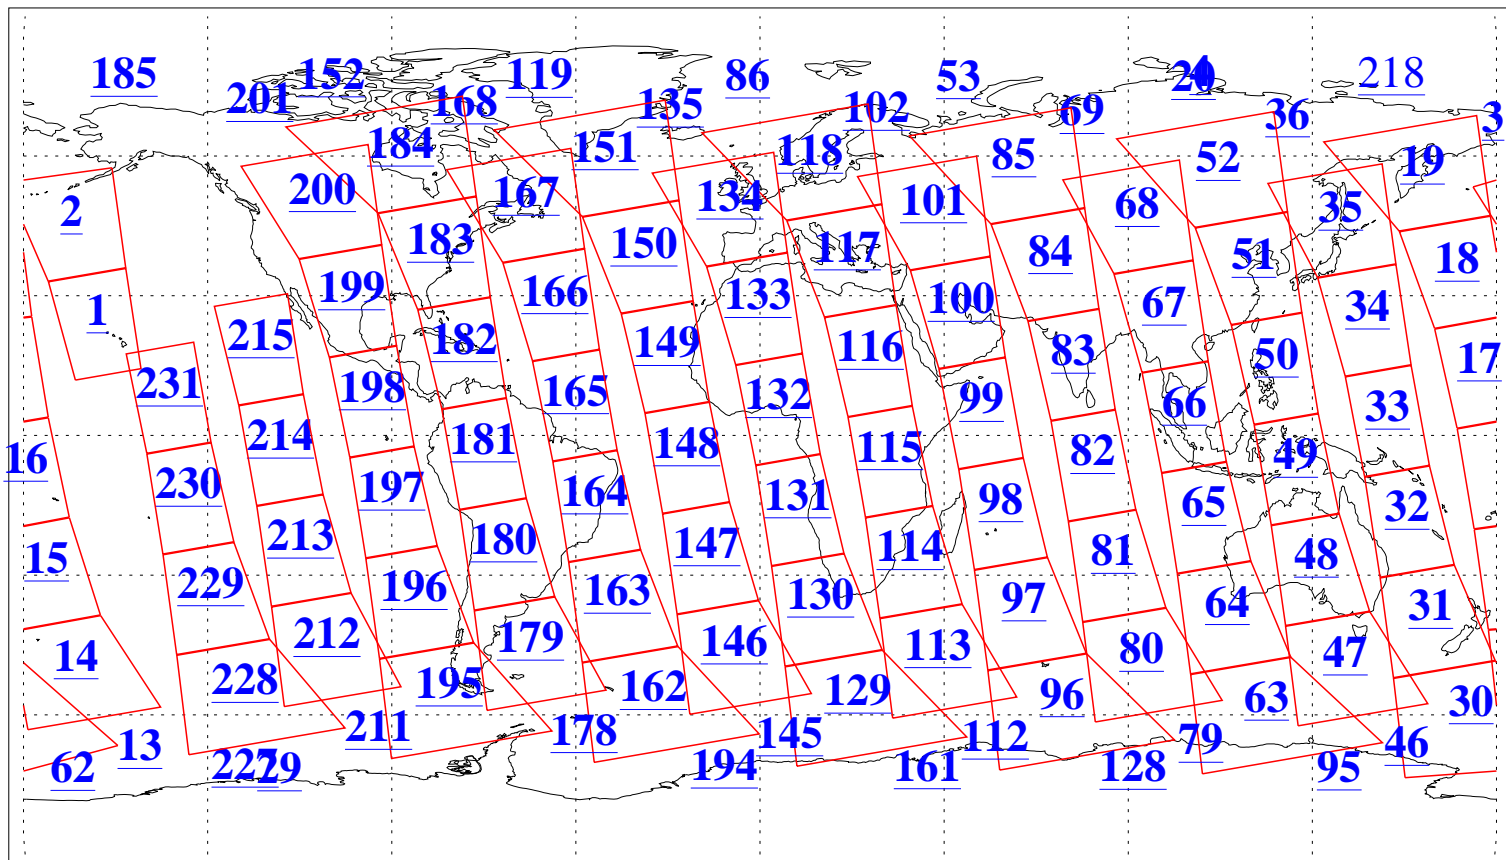

L1B Availability
AMSU Granules: 229
HSB Granules: 0
AIRS Granules: 227

19 Feb 2019
DoY 50
Aqua Day 6135
Granules: 1 to 120

Granules: 121 to 240

Legend: AMSU Available, HSB Available, AIRS Available

L1B Availability
AMSU Granules: 229
HSB Granules: 0
AIRS Granules: 227

19 Feb 2019
DoY 50
Aqua Day 6135
Ascending Granules

Descending Granules

Legend: AMSU Available, HSB Available, AIRS Available

L1B Availability
 AMSU Granules: 229
 HSB Granules: 0
 AIRS Granules: 227

19 Feb 2019
 DoY 50
 Aqua Day 6135

Northern Hemisphere Granules

Southern Hemisphere Granules

Legend: AMSU Available, HSB Available, AIRS Available