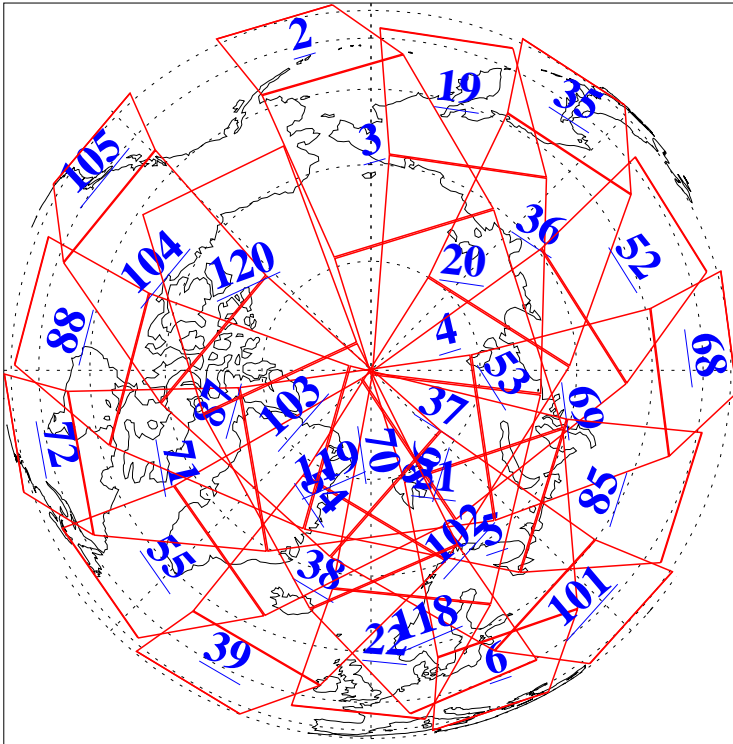

L1B Availability
AMSU Granules: 229
HSB Granules: 0
AIRS Granules: 227

19 Feb 2019
DoY 50
Aqua Day 6135
Granules: 1 to 120

Granules: 121 to 240

Legend: AMSU Available, HSB Available, AIRS Available

L1B Availability
AMSU Granules: 229
HSB Granules: 0
AIRS Granules: 227

19 Feb 2019
DoY 50
Aqua Day 6135
Ascending Granules

Descending Granules

Legend: AMSU Available, HSB Available, AIRS Available

L1B Availability
 AMSU Granules: 229
 HSB Granules: 0
 AIRS Granules: 227

19 Feb 2019
 DoY 50
 Aqua Day 6135

Northern Hemisphere Granules

Southern Hemisphere Granules

Legend: AMSU Available, HSB Available, AIRS Available