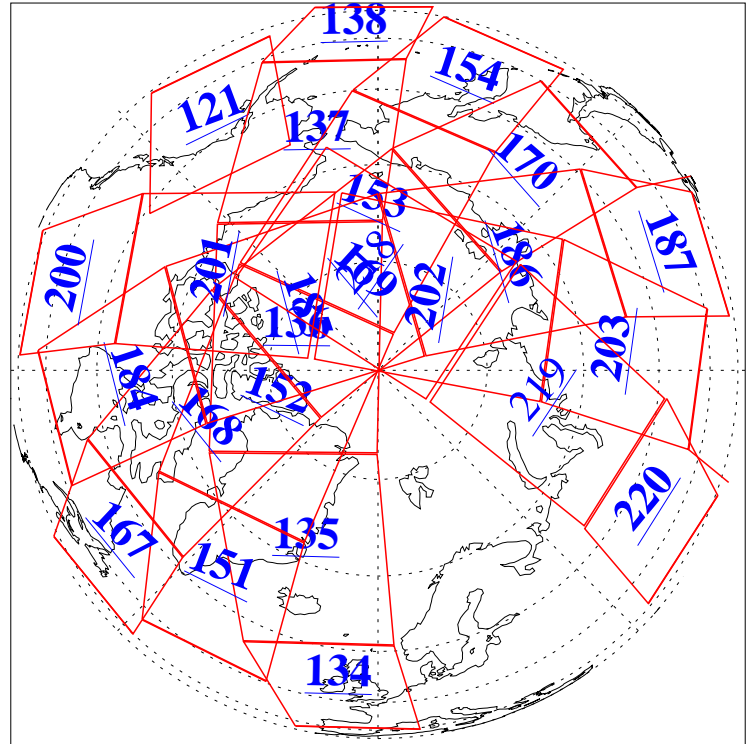

L1B Availability
AMSU Granules: 229
HSB Granules: 0
AIRS Granules: 227

19 Feb 2019
DoY 50
Aqua Day 6135
Granules: 1 to 120

Granules: 121 to 240

Legend: AMSU Available, HSB Available, AIRS Available

L1B Availability
AMSU Granules: 229
HSB Granules: 0
AIRS Granules: 227

19 Feb 2019
DoY 50
Aqua Day 6135
Ascending Granules

Descending Granules

Legend: AMSU Available, HSB Available, AIRS Available

L1B Availability
 AMSU Granules: 229
 HSB Granules: 0
 AIRS Granules: 227

19 Feb 2019
 DoY 50
 Aqua Day 6135

Northern Hemisphere Granules

Southern Hemisphere Granules

Legend: AMSU Available, HSB Available, AIRS Available