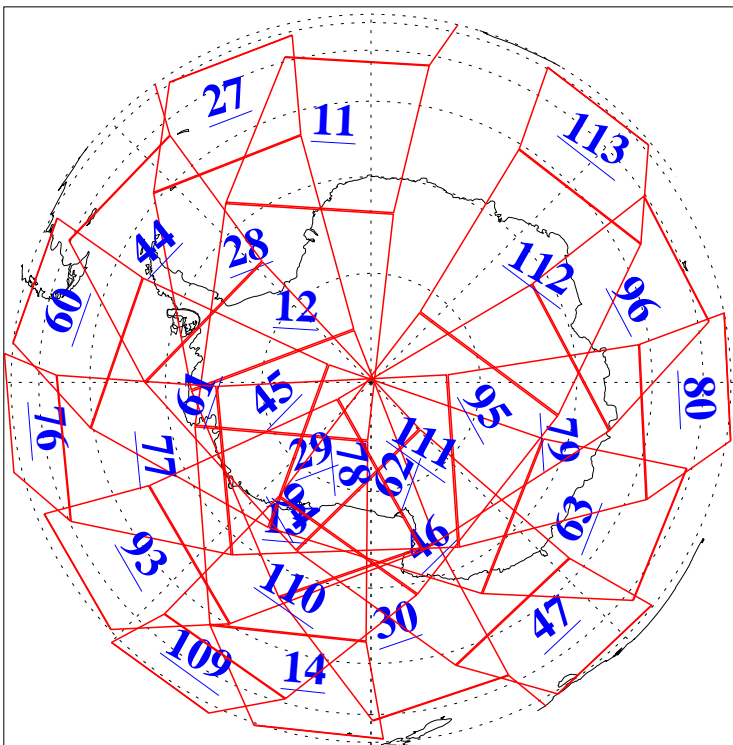

L1B Availability
AMSU Granules: 229
HSB Granules: 0
AIRS Granules: 227

19 Feb 2019
DoY 50
Aqua Day 6135
Granules: 1 to 120

Granules: 121 to 240

Legend: AMSU Available, HSB Available, AIRS Available

L1B Availability
AMSU Granules: 229
HSB Granules: 0
AIRS Granules: 227

19 Feb 2019
DoY 50
Aqua Day 6135
Ascending Granules

Descending Granules

Legend: AMSU Available, HSB Available, AIRS Available

L1B Availability
 AMSU Granules: 229
 HSB Granules: 0
 AIRS Granules: 227

19 Feb 2019
 DoY 50
 Aqua Day 6135

Northern Hemisphere Granules

Southern Hemisphere Granules

Legend: AMSU Available, HSB Available, AIRS Available