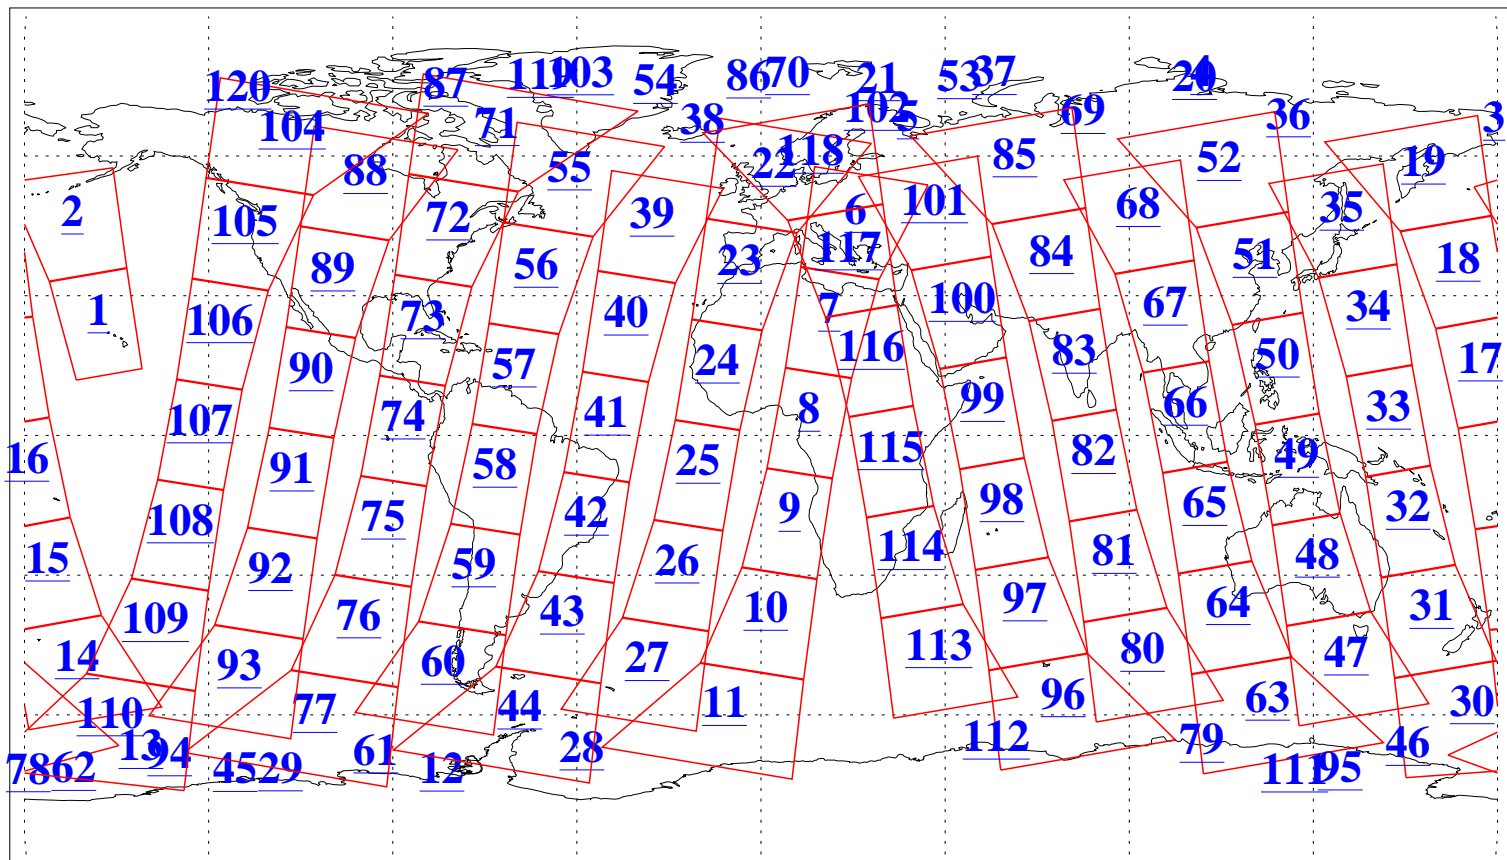

L1B Availability
AMSU Granules: 229
HSB Granules: 0
AIRS Granules: 227

19 Feb 2019
DoY 50
Aqua Day 6135
Granules: 1 to 120

Granules: 121 to 240

Legend: AMSU Available, HSB Available, AIRS Available

L1B Availability
AMSU Granules: 229
HSB Granules: 0
AIRS Granules: 227

19 Feb 2019
DoY 50
Aqua Day 6135
Ascending Granules

Descending Granules

Legend: AMSU Available, HSB Available, AIRS Available

L1B Availability
 AMSU Granules: 229
 HSB Granules: 0
 AIRS Granules: 227

19 Feb 2019
 DoY 50
 Aqua Day 6135

Northern Hemisphere Granules

Southern Hemisphere Granules

Legend: AMSU Available, HSB Available, AIRS Available