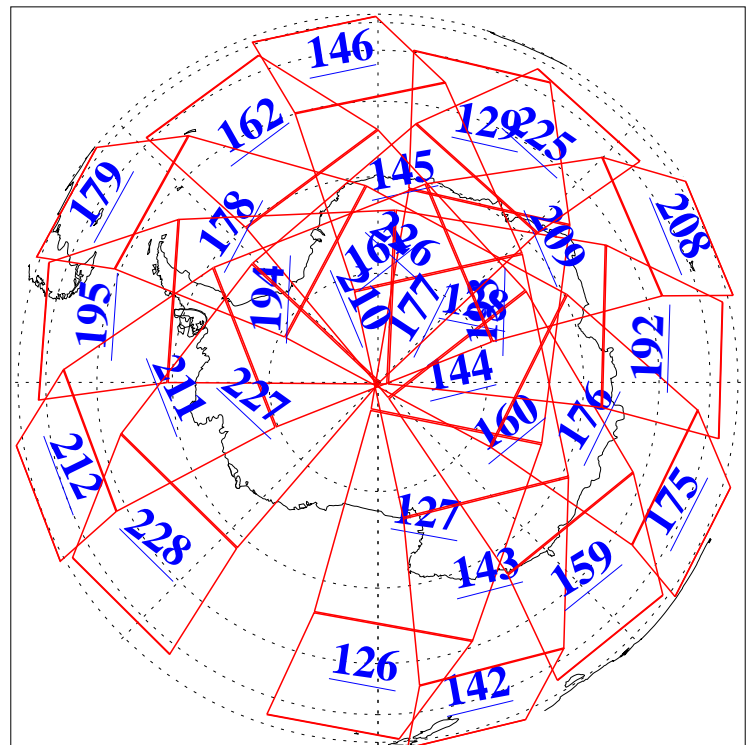

19 Feb 2019
DoY 50
Aqua Day 6135
Ascending Granules

Descending Granules

Legend: AMSU Available, HSB Available, AIRS Available

L1B Availability
 AMSU Granules: 229
 HSB Granules: 0
 AIRS Granules: 227

19 Feb 2019
 DoY 50
 Aqua Day 6135

Northern Hemisphere Granules

Southern Hemisphere Granules

Legend: AMSU Available, HSB Available, AIRS Available