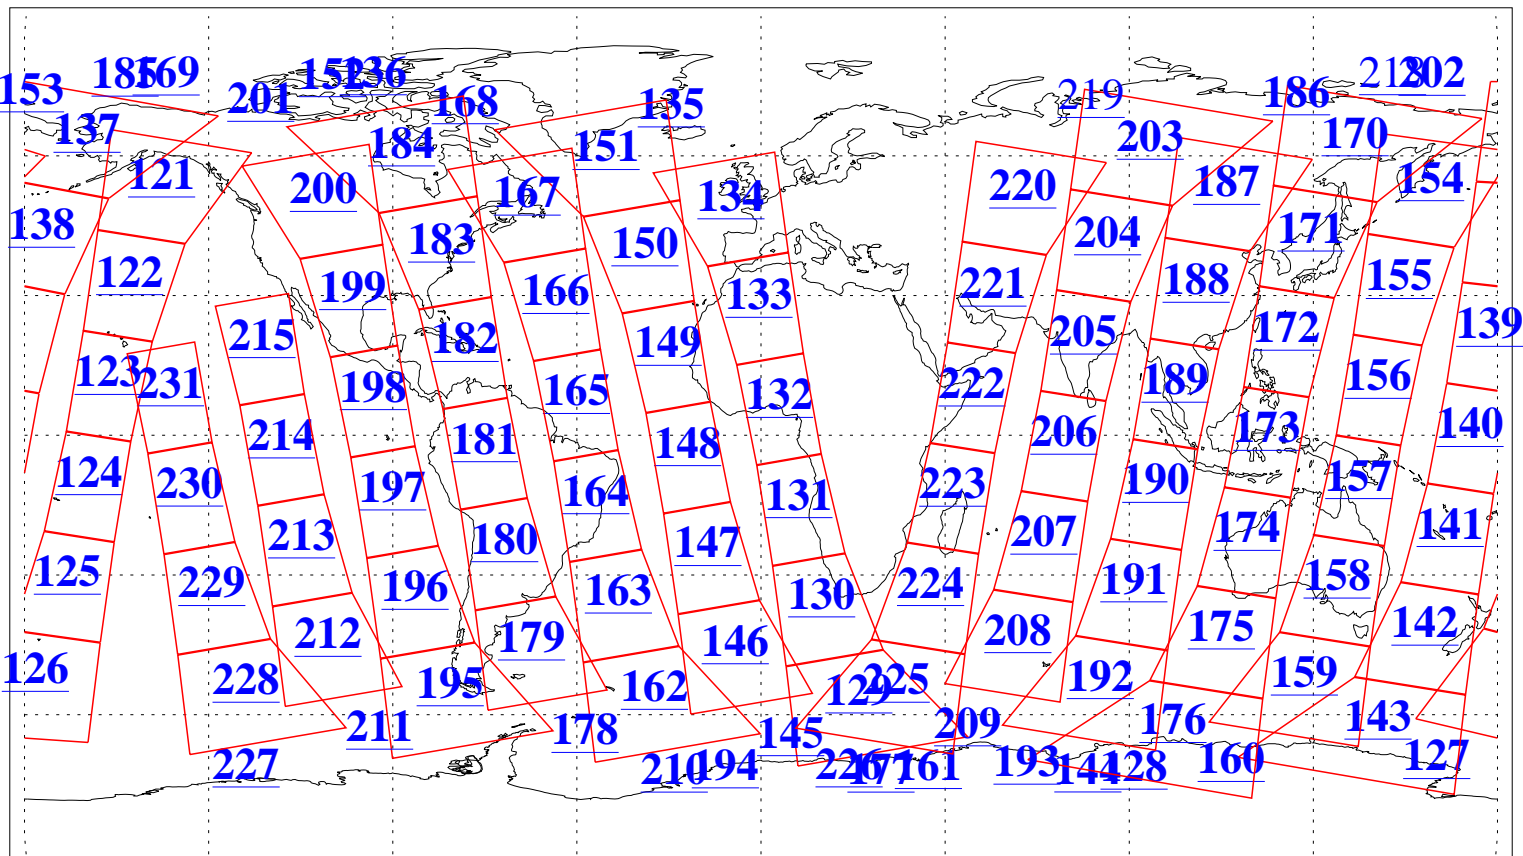

L1B Availability
AMSU Granules: 229
HSB Granules: 0
AIRS Granules: 227

19 Feb 2019
DoY 50
Aqua Day 6135
Granules: 1 to 120

Granules: 121 to 240

Legend: AMSU Available, HSB Available, AIRS Available

L1B Availability
AMSU Granules: 229
HSB Granules: 0
AIRS Granules: 227

19 Feb 2019
DoY 50
Aqua Day 6135
Ascending Granules

Descending Granules

Legend: AMSU Available, HSB Available, AIRS Available

L1B Availability
 AMSU Granules: 229
 HSB Granules: 0
 AIRS Granules: 227

19 Feb 2019
 DoY 50
 Aqua Day 6135

Northern Hemisphere Granules

Southern Hemisphere Granules

Legend: AMSU Available, HSB Available, AIRS Available