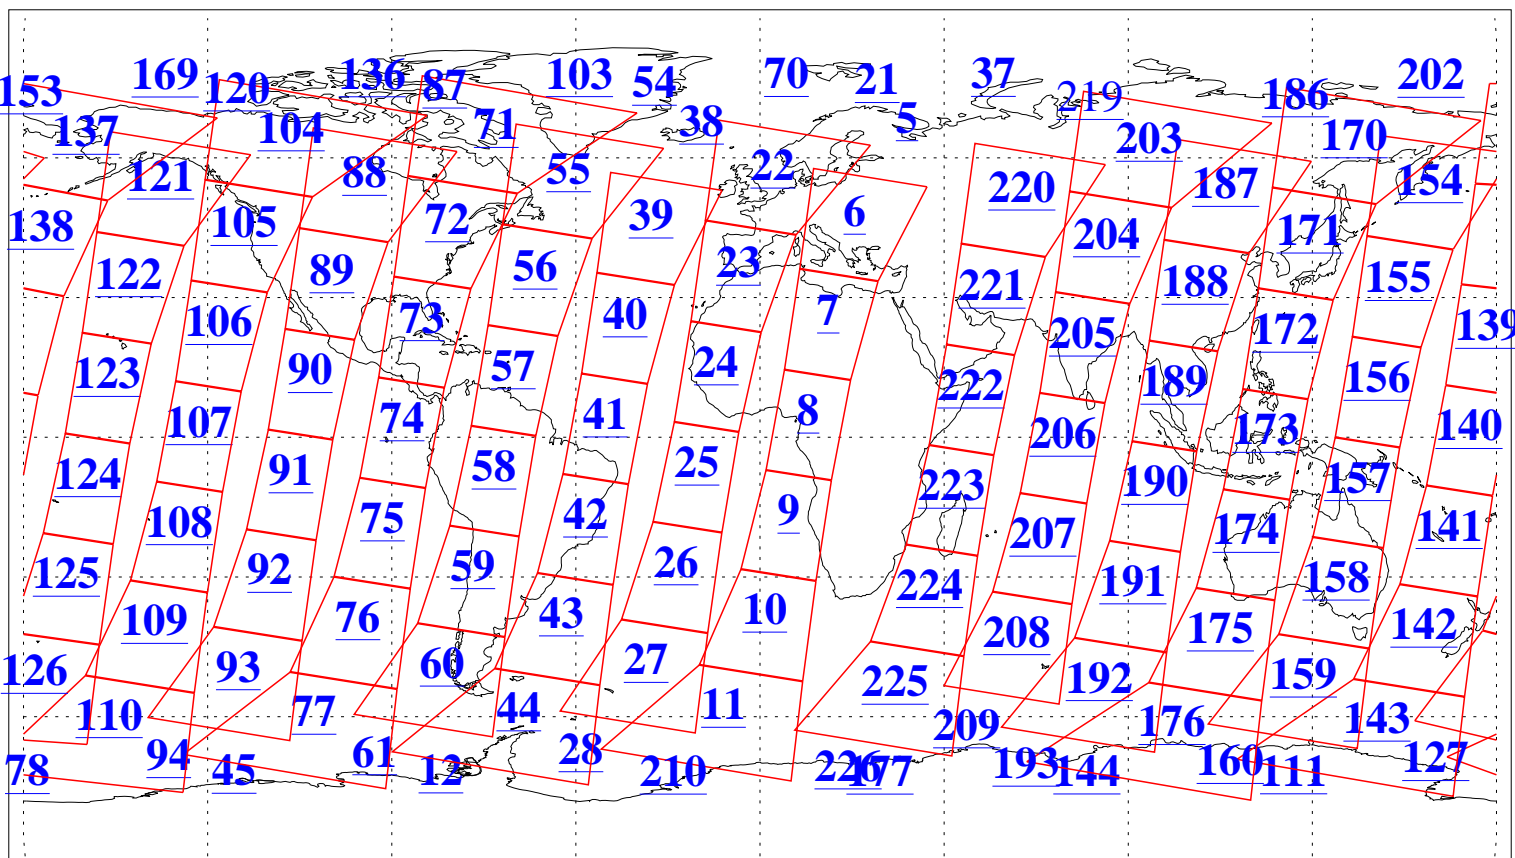

L1B Availability
AMSU Granules: 229
HSB Granules: 0
AIRS Granules: 227

19 Feb 2019
DoY 50
Aqua Day 6135
Granules: 1 to 120

Granules: 121 to 240

Legend: AMSU Available, HSB Available, AIRS Available

L1B Availability
AMSU Granules: 229
HSB Granules: 0
AIRS Granules: 227

19 Feb 2019
DoY 50
Aqua Day 6135
Ascending Granules

Descending Granules

Legend: AMSU Available, HSB Available, AIRS Available

L1B Availability
 AMSU Granules: 229
 HSB Granules: 0
 AIRS Granules: 227

19 Feb 2019
 DoY 50
 Aqua Day 6135

Northern Hemisphere Granules

Southern Hemisphere Granules

Legend: AMSU Available, HSB Available, AIRS Available