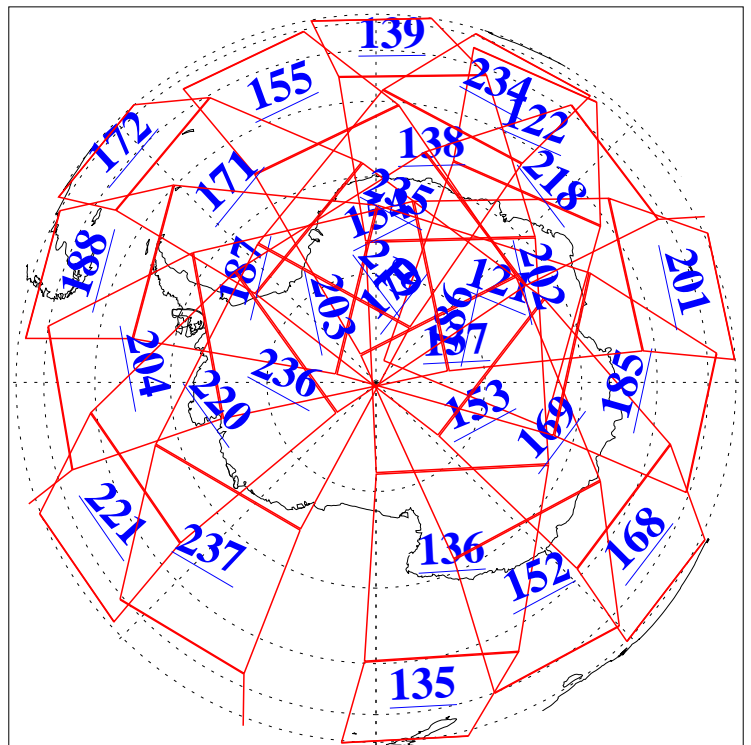

L1B Availability  
AMSU Granules: 240  
HSB Granules: 0  
AIRS Granules: 240

18 Feb 2019  
DoY 49  
Aqua Day 6134  
Ascending Granules

Descending Granules

Legend: AMSU Available, HSB Available, AIRS Available

L1B Availability  
 AMSU Granules: 240  
 HSB Granules: 0  
 AIRS Granules: 240

18 Feb 2019  
 DoY 49  
 Aqua Day 6134

Northern Hemisphere Granules

Southern Hemisphere Granules

Legend: AMSU Available, HSB Available, AIRS Available