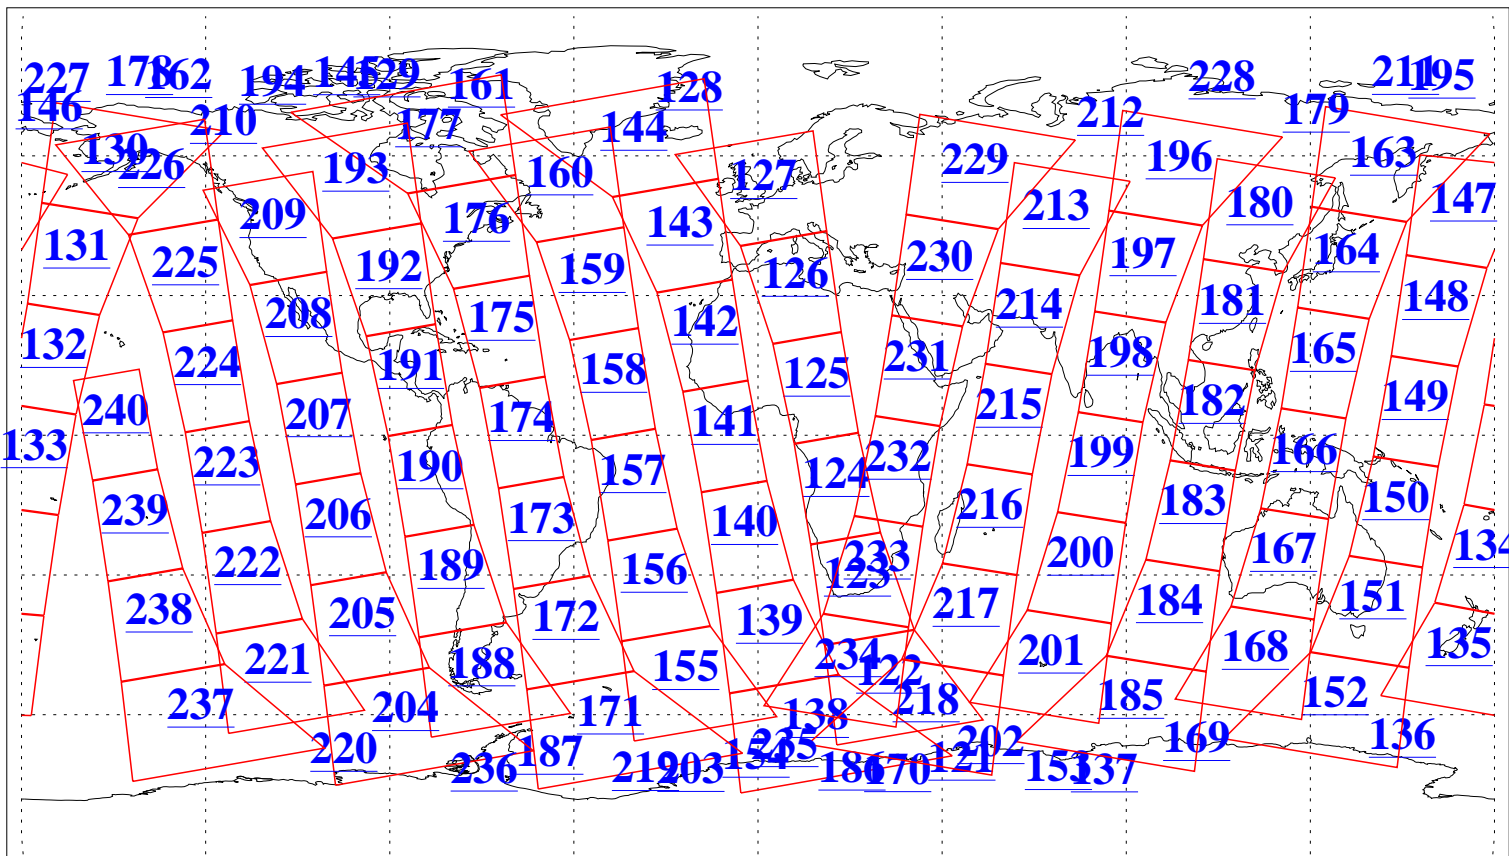

L1B Availability  
AMSU Granules: 240  
HSB Granules: 0  
AIRS Granules: 240

18 Feb 2019  
DoY 49  
Aqua Day 6134  
Granules: 1 to 120

Granules: 121 to 240

Legend: AMSU Available, *HSB Available*, **AIRS Available**

L1B Availability  
AMSU Granules: 240  
HSB Granules: 0  
AIRS Granules: 240

18 Feb 2019  
DoY 49  
Aqua Day 6134  
Ascending Granules

Descending Granules

Legend: AMSU Available, HSB Available, AIRS Available

L1B Availability  
 AMSU Granules: 240  
 HSB Granules: 0  
 AIRS Granules: 240

18 Feb 2019  
 DoY 49  
 Aqua Day 6134

Northern Hemisphere Granules

Southern Hemisphere Granules

Legend: AMSU Available, HSB Available, AIRS Available