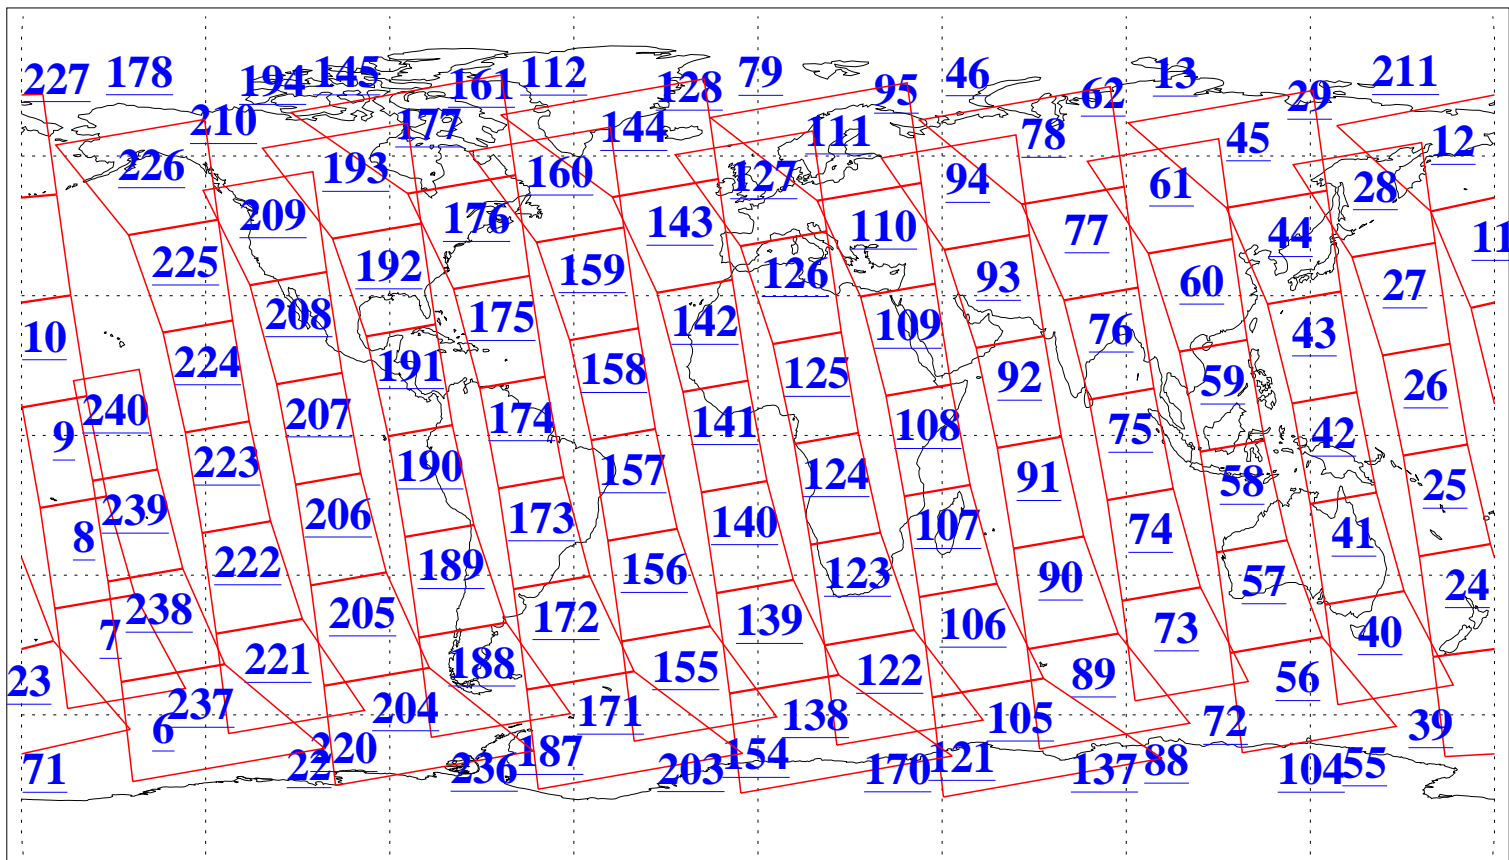

L1B Availability  
AMSU Granules: 240  
HSB Granules: 0  
AIRS Granules: 240

18 Feb 2019  
DoY 49  
Aqua Day 6134  
Granules: 1 to 120

Granules: 121 to 240

Legend: AMSU Available, *HSB Available*, **AIRS Available**

L1B Availability  
AMSU Granules: 240  
HSB Granules: 0  
AIRS Granules: 240

18 Feb 2019  
DoY 49  
Aqua Day 6134  
Ascending Granules

Descending Granules

Legend: AMSU Available, HSB Available, AIRS Available

L1B Availability  
 AMSU Granules: 240  
 HSB Granules: 0  
 AIRS Granules: 240

18 Feb 2019  
 DoY 49  
 Aqua Day 6134

Northern Hemisphere Granules

Southern Hemisphere Granules

Legend: AMSU Available, HSB Available, AIRS Available