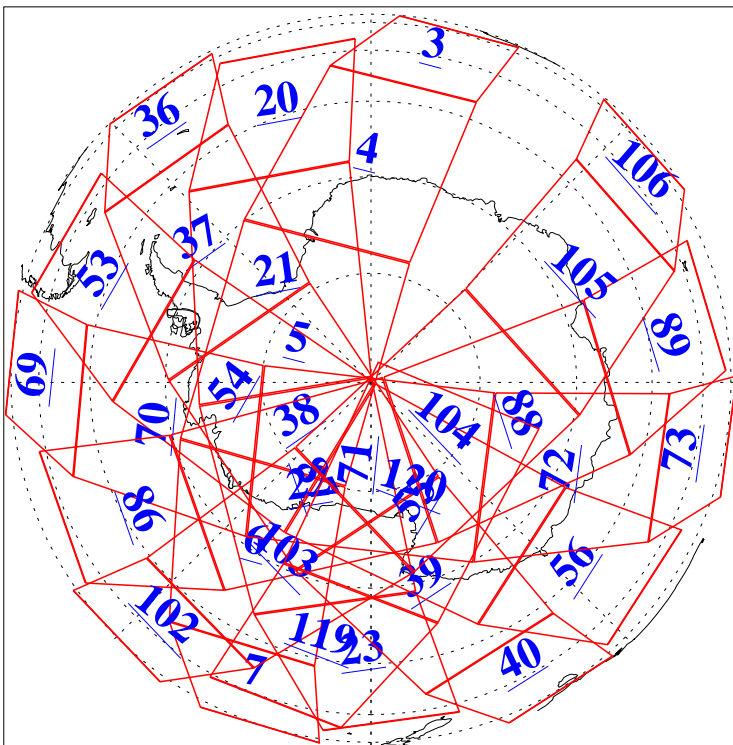

L1B Availability  
AMSU Granules: 240  
HSB Granules: 0  
AIRS Granules: 240

18 Feb 2019  
DoY 49  
Aqua Day 6134  
Granules: 1 to 120

Granules: 121 to 240

Legend: AMSU Available, *HSB Available*, **AIRS Available**

L1B Availability  
AMSU Granules: 240  
HSB Granules: 0  
AIRS Granules: 240

18 Feb 2019  
DoY 49  
Aqua Day 6134  
Ascending Granules

Descending Granules

Legend: AMSU Available, HSB Available, AIRS Available

L1B Availability  
 AMSU Granules: 240  
 HSB Granules: 0  
 AIRS Granules: 240

18 Feb 2019  
 DoY 49  
 Aqua Day 6134

Northern Hemisphere Granules

Southern Hemisphere Granules

Legend: AMSU Available, HSB Available, AIRS Available