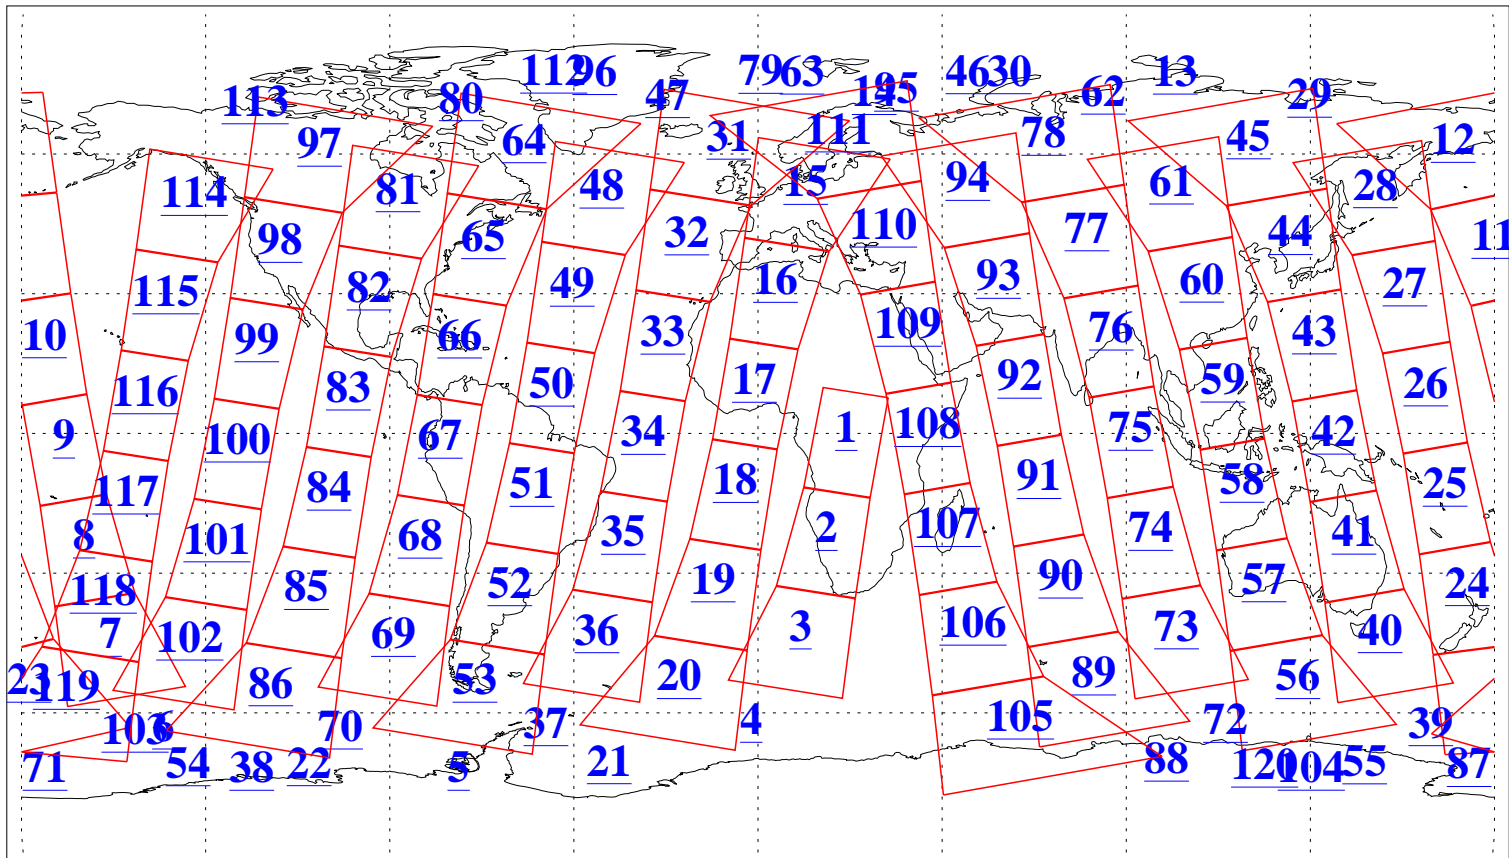

L1B Availability  
AMSU Granules: 240  
HSB Granules: 0  
AIRS Granules: 240

18 Feb 2019  
DoY 49  
Aqua Day 6134  
Granules: 1 to 120

Granules: 121 to 240

Legend: AMSU Available, *HSB Available*, **AIRS Available**

L1B Availability  
AMSU Granules: 240  
HSB Granules: 0  
AIRS Granules: 240

18 Feb 2019  
DoY 49  
Aqua Day 6134  
Ascending Granules

Descending Granules

Legend: AMSU Available, HSB Available, AIRS Available

L1B Availability  
 AMSU Granules: 240  
 HSB Granules: 0  
 AIRS Granules: 240

18 Feb 2019  
 DoY 49  
 Aqua Day 6134

Northern Hemisphere Granules

Southern Hemisphere Granules

Legend: AMSU Available, HSB Available, AIRS Available