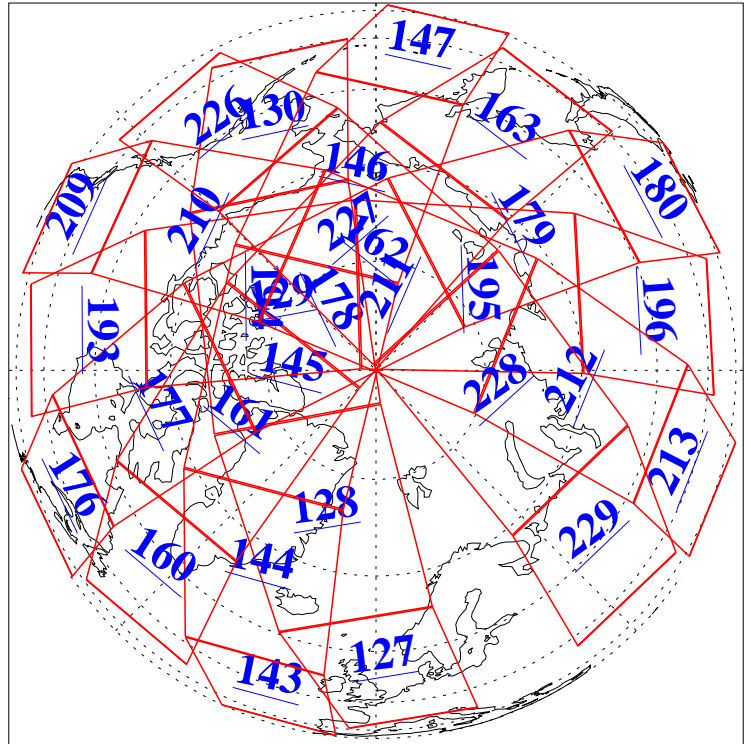

L1B Availability  
AMSU Granules: 240  
HSB Granules: 0  
AIRS Granules: 240

18 Feb 2019  
DoY 49  
Aqua Day 6134  
Ascending Granules

Descending Granules

Legend: AMSU Available, HSB Available, AIRS Available

L1B Availability  
 AMSU Granules: 240  
 HSB Granules: 0  
 AIRS Granules: 240

18 Feb 2019  
 DoY 49  
 Aqua Day 6134

Northern Hemisphere Granules

Southern Hemisphere Granules

Legend: AMSU Available, HSB Available, AIRS Available