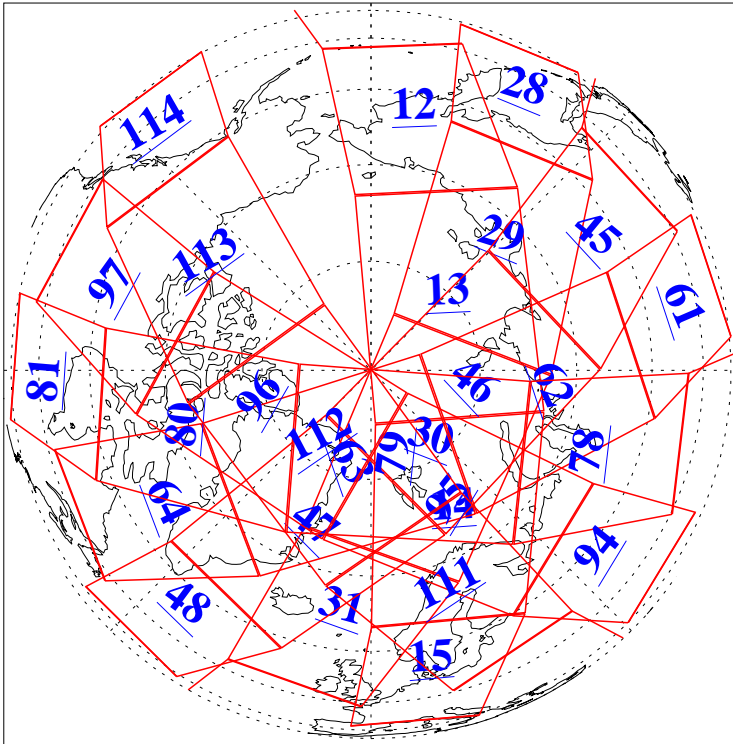

L1B Availability  
AMSU Granules: 240  
HSB Granules: 0  
AIRS Granules: 240

18 Feb 2019  
DoY 49  
Aqua Day 6134  
Granules: 1 to 120

Granules: 121 to 240

Legend: AMSU Available, *HSB Available*, **AIRS Available**

L1B Availability  
AMSU Granules: 240  
HSB Granules: 0  
AIRS Granules: 240

18 Feb 2019  
DoY 49  
Aqua Day 6134  
Ascending Granules

Descending Granules

Legend: AMSU Available, HSB Available, AIRS Available

L1B Availability  
 AMSU Granules: 240  
 HSB Granules: 0  
 AIRS Granules: 240

18 Feb 2019  
 DoY 49  
 Aqua Day 6134

Northern Hemisphere Granules

Southern Hemisphere Granules

Legend: AMSU Available, HSB Available, AIRS Available