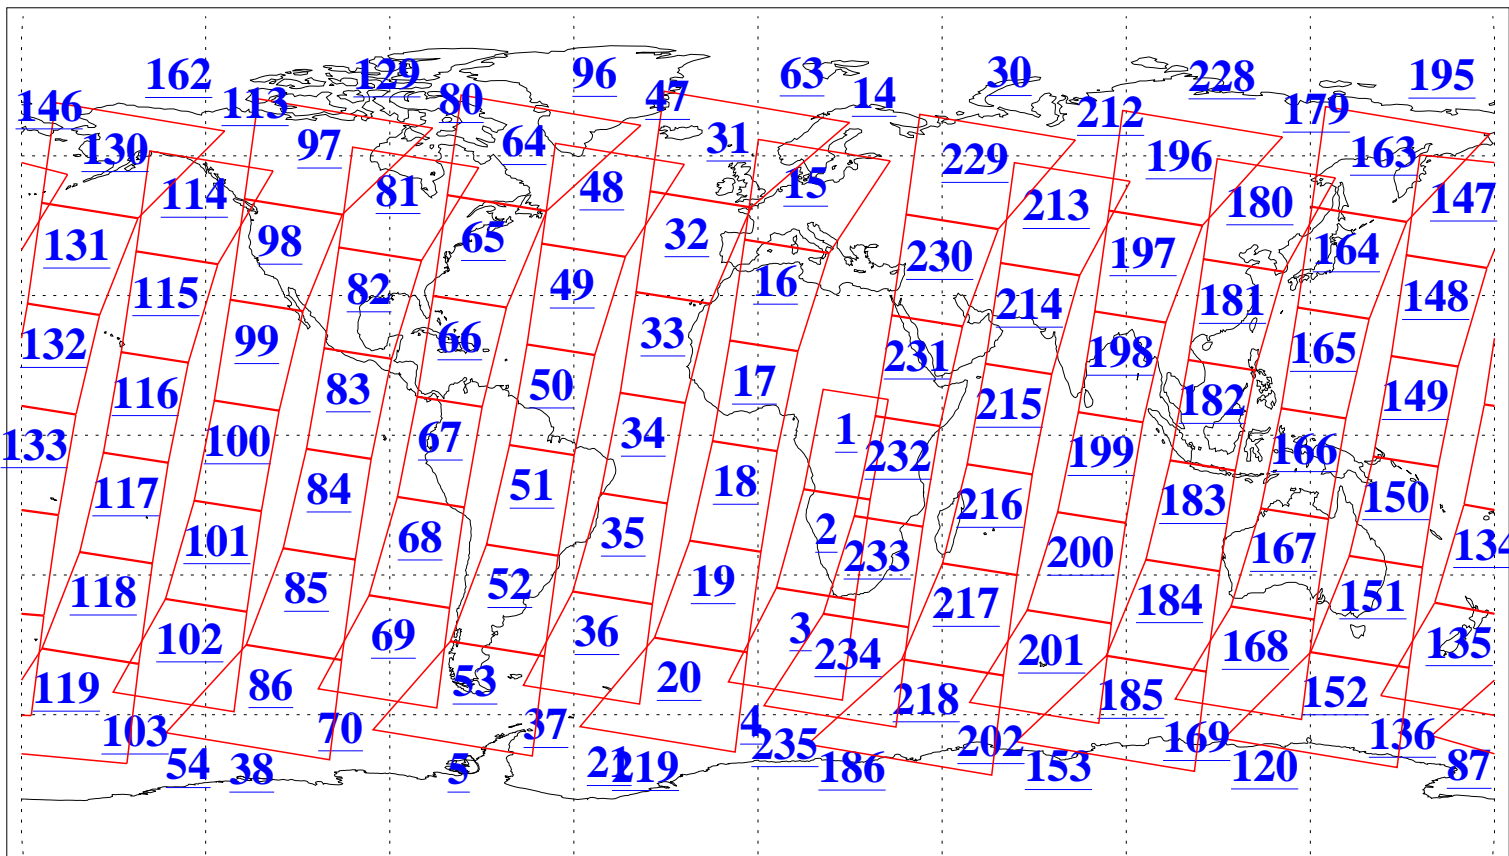

L1B Availability  
AMSU Granules: 240  
HSB Granules: 0  
AIRS Granules: 240

18 Feb 2019  
DoY 49  
Aqua Day 6134  
Granules: 1 to 120

Granules: 121 to 240

Legend: AMSU Available, *HSB Available*, **AIRS Available**

L1B Availability  
AMSU Granules: 240  
HSB Granules: 0  
AIRS Granules: 240

18 Feb 2019  
DoY 49  
Aqua Day 6134  
Ascending Granules

Descending Granules

Legend: AMSU Available, HSB Available, AIRS Available

L1B Availability  
 AMSU Granules: 240  
 HSB Granules: 0  
 AIRS Granules: 240

18 Feb 2019  
 DoY 49  
 Aqua Day 6134

Northern Hemisphere Granules

Southern Hemisphere Granules

Legend: AMSU Available, HSB Available, AIRS Available