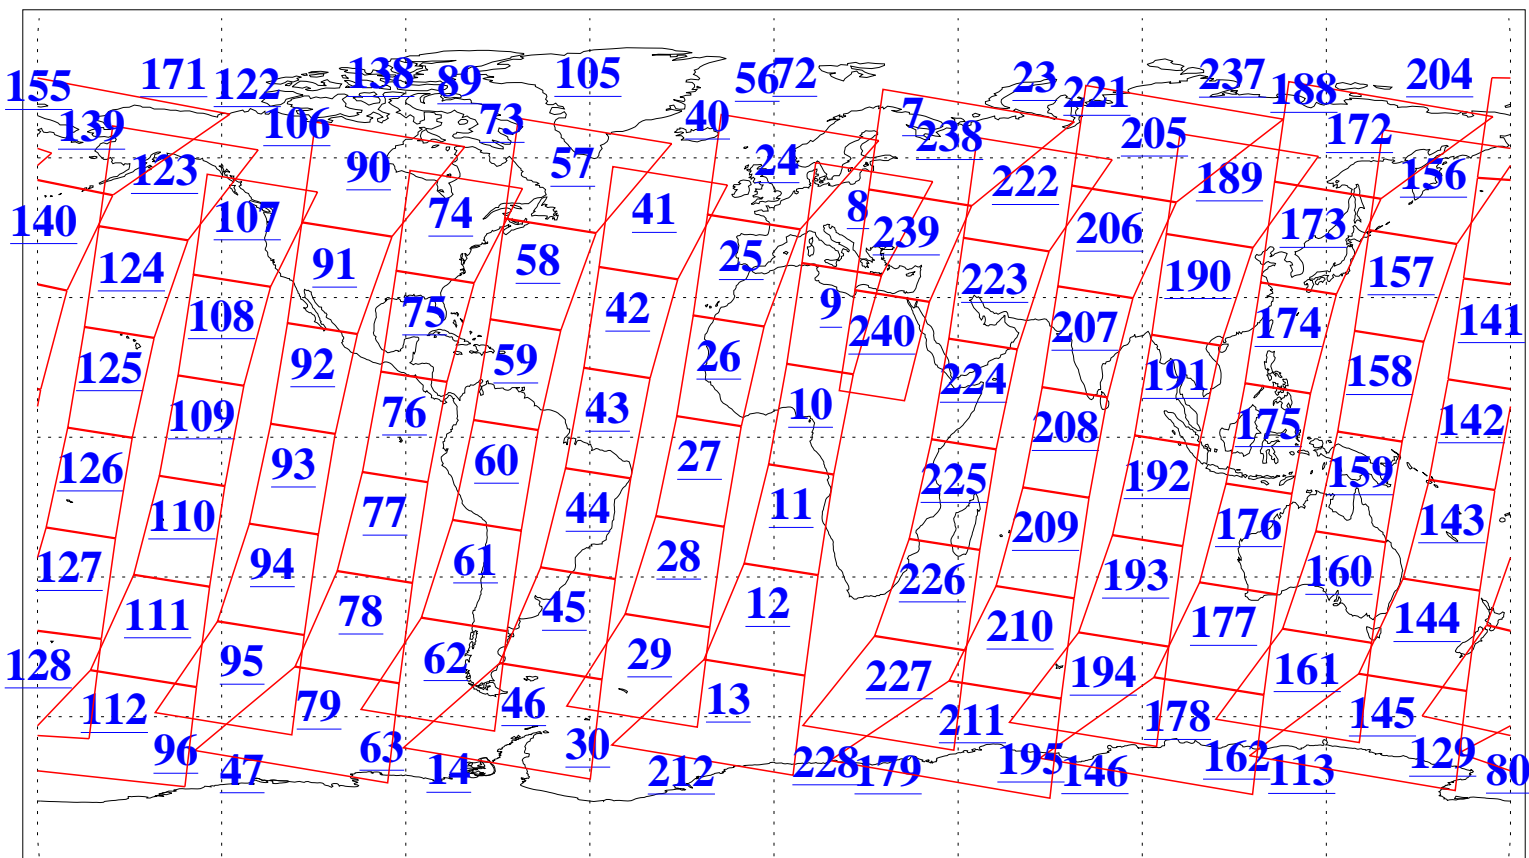

L1B Availability
AMSU Granules: 240
HSB Granules: 0
AIRS Granules: 240

17 Feb 2019
DoY 48
Aqua Day 6133
Granules: 1 to 120

Granules: 121 to 240

Legend: AMSU Available, HSB Available, AIRS Available

L1B Availability
AMSU Granules: 240
HSB Granules: 0
AIRS Granules: 240

17 Feb 2019
DoY 48
Aqua Day 6133
Ascending Granules

Descending Granules

Legend: AMSU Available, HSB Available, AIRS Available

L1B Availability
AMSU Granules: 240
HSB Granules: 0
AIRS Granules: 240

17 Feb 2019
DoY 48
Aqua Day 6133

Northern Hemisphere Granules

Southern Hemisphere Granules

Legend: AMSU Available, *HSB Available*, **AIRS Available**