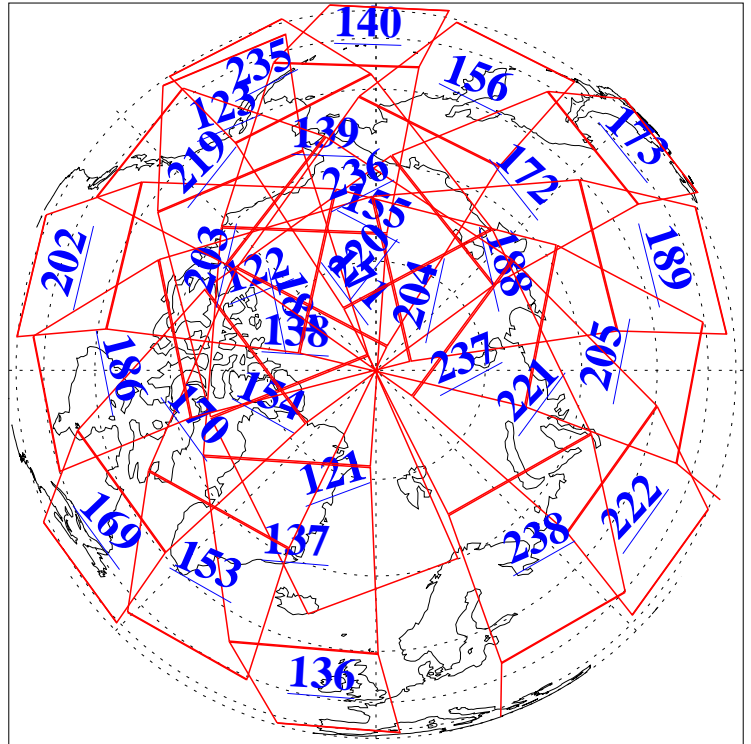

17 Feb 2019
DoY 48
Aqua Day 6133
Ascending Granules

Descending Granules

Legend: AMSU Available, HSB Available, AIRS Available

L1B Availability
AMSU Granules: 240
HSB Granules: 0
AIRS Granules: 240

17 Feb 2019
DoY 48
Aqua Day 6133

Northern Hemisphere Granules

Southern Hemisphere Granules

Legend: AMSU Available, *HSB Available*, **AIRS Available**