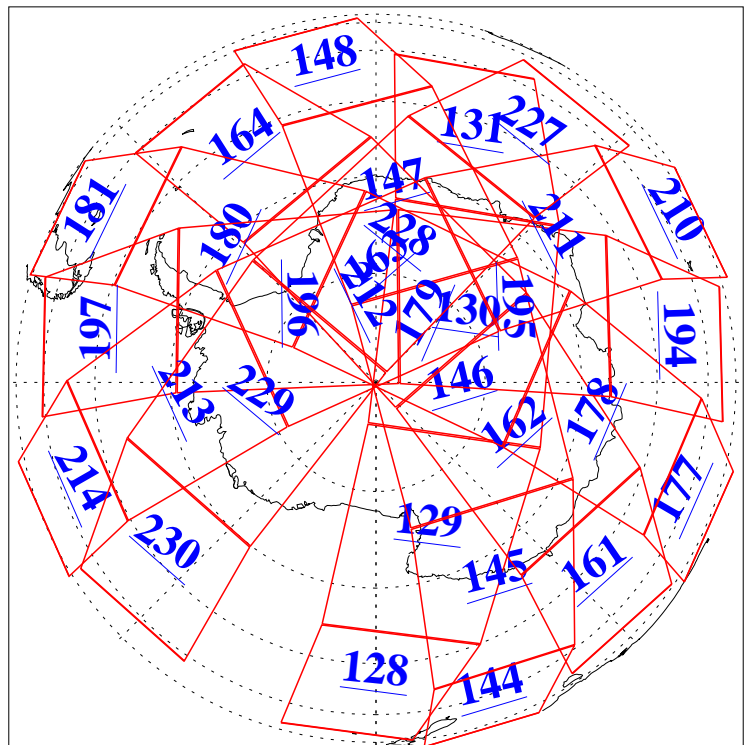

17 Feb 2019
DoY 48
Aqua Day 6133
Ascending Granules

Descending Granules

Legend: AMSU Available, HSB Available, AIRS Available

L1B Availability
AMSU Granules: 240
HSB Granules: 0
AIRS Granules: 240

17 Feb 2019
DoY 48
Aqua Day 6133

Northern Hemisphere Granules

Southern Hemisphere Granules

Legend: AMSU Available, *HSB Available*, **AIRS Available**