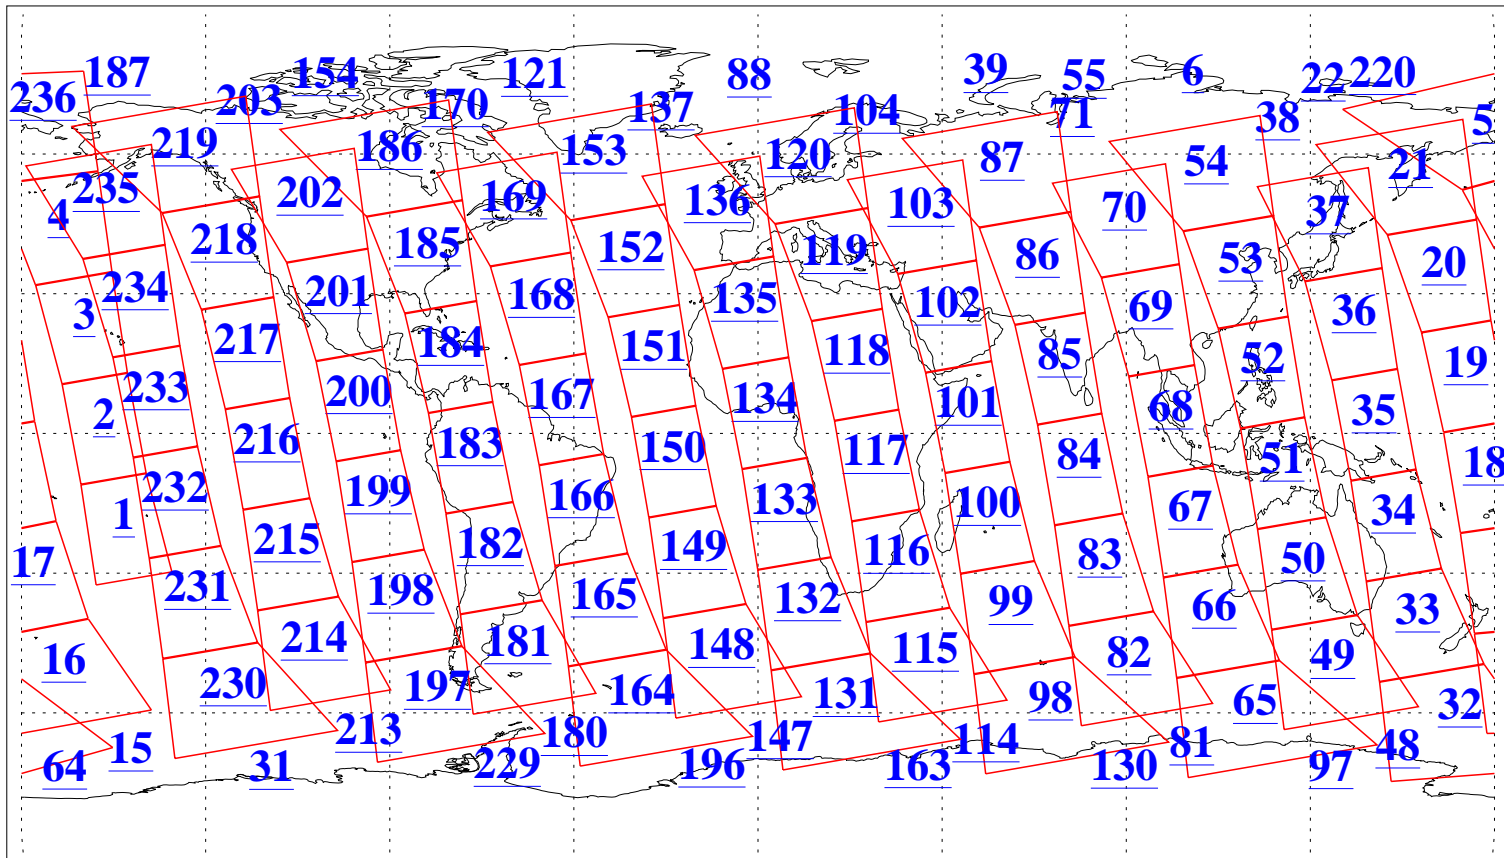

L1B Availability
AMSU Granules: 240
HSB Granules: 0
AIRS Granules: 240

17 Feb 2019
DoY 48
Aqua Day 6133
Granules: 1 to 120

Granules: 121 to 240

Legend: AMSU Available, HSB Available, AIRS Available

L1B Availability
AMSU Granules: 240
HSB Granules: 0
AIRS Granules: 240

17 Feb 2019
DoY 48
Aqua Day 6133
Ascending Granules

Descending Granules

Legend: AMSU Available, HSB Available, AIRS Available

L1B Availability
AMSU Granules: 240
HSB Granules: 0
AIRS Granules: 240

17 Feb 2019
DoY 48
Aqua Day 6133

Northern Hemisphere Granules

Southern Hemisphere Granules

Legend: AMSU Available, *HSB Available*, **AIRS Available**