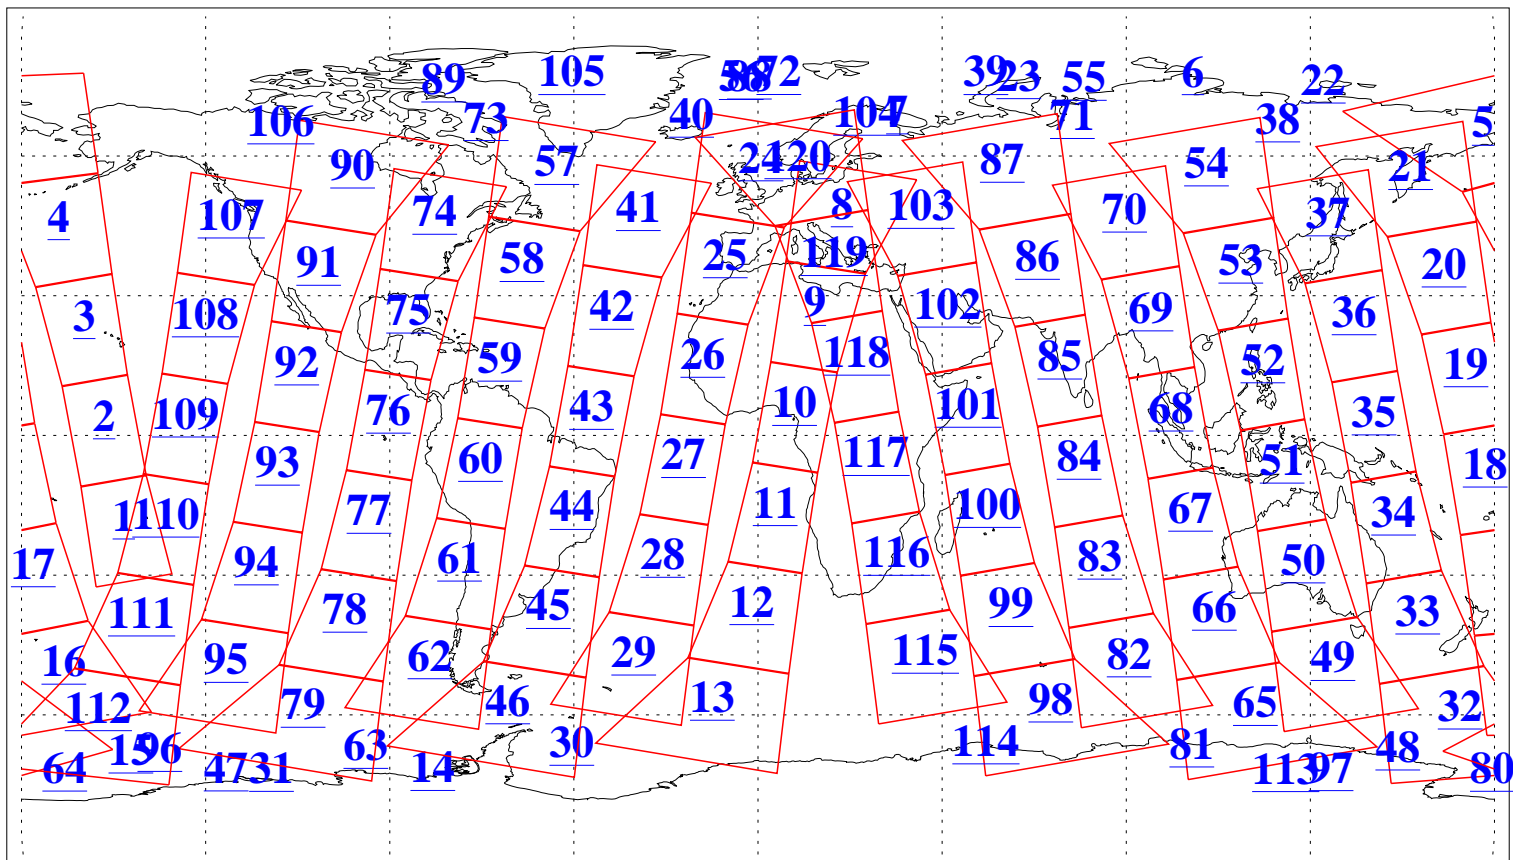

L1B Availability
AMSU Granules: 240
HSB Granules: 0
AIRS Granules: 240

17 Feb 2019
DoY 48
Aqua Day 6133
Granules: 1 to 120

Granules: 121 to 240

Legend: AMSU Available, HSB Available, AIRS Available

L1B Availability
AMSU Granules: 240
HSB Granules: 0
AIRS Granules: 240

17 Feb 2019
DoY 48
Aqua Day 6133
Ascending Granules

Descending Granules

Legend: AMSU Available, HSB Available, AIRS Available

L1B Availability
AMSU Granules: 240
HSB Granules: 0
AIRS Granules: 240

17 Feb 2019
DoY 48
Aqua Day 6133

Northern Hemisphere Granules

Southern Hemisphere Granules

Legend: AMSU Available, *HSB Available*, **AIRS Available**