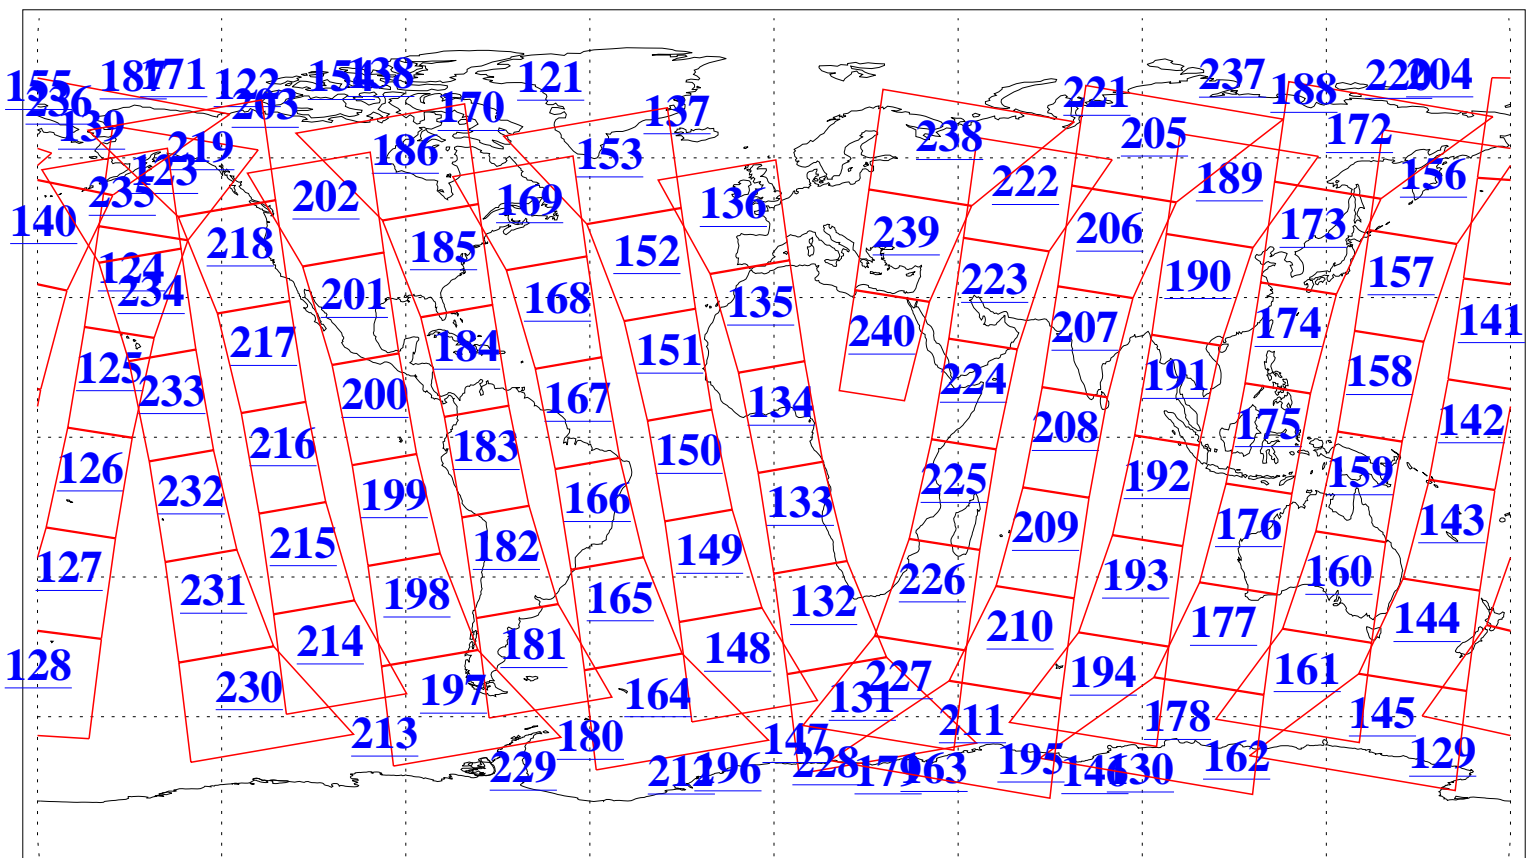

L1B Availability
AMSU Granules: 240
HSB Granules: 0
AIRS Granules: 240

17 Feb 2019
DoY 48
Aqua Day 6133
Granules: 1 to 120

Granules: 121 to 240

Legend: AMSU Available, HSB Available, AIRS Available

L1B Availability
AMSU Granules: 240
HSB Granules: 0
AIRS Granules: 240

17 Feb 2019
DoY 48
Aqua Day 6133
Ascending Granules

Descending Granules

Legend: AMSU Available, HSB Available, AIRS Available

L1B Availability
AMSU Granules: 240
HSB Granules: 0
AIRS Granules: 240

17 Feb 2019
DoY 48
Aqua Day 6133

Northern Hemisphere Granules

Southern Hemisphere Granules

Legend: AMSU Available, *HSB Available*, **AIRS Available**