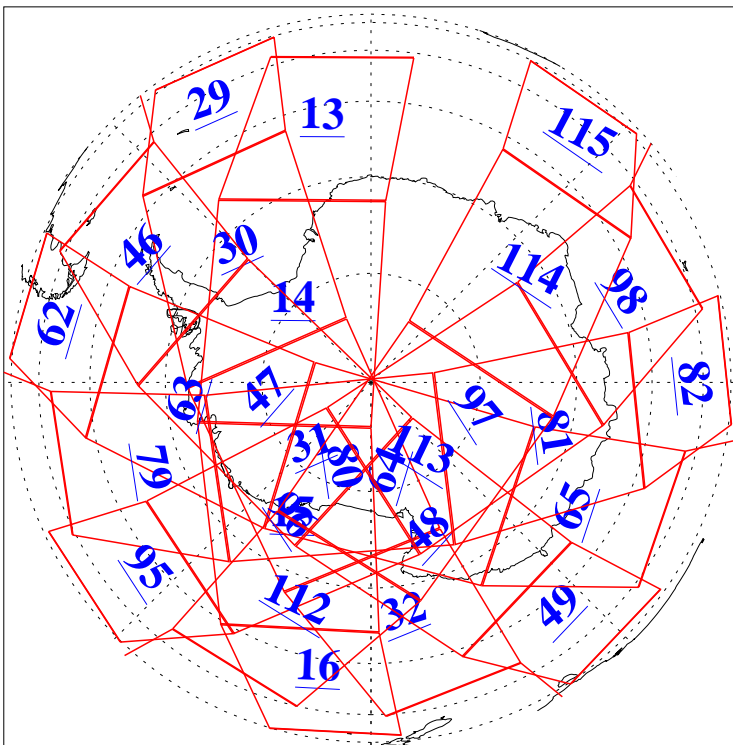

L1B Availability
AMSU Granules: 240
HSB Granules: 0
AIRS Granules: 240

17 Feb 2019
DoY 48
Aqua Day 6133
Granules: 1 to 120

Granules: 121 to 240

Legend: AMSU Available, HSB Available, AIRS Available

L1B Availability
AMSU Granules: 240
HSB Granules: 0
AIRS Granules: 240

17 Feb 2019
DoY 48
Aqua Day 6133
Ascending Granules

Descending Granules

Legend: AMSU Available, HSB Available, AIRS Available

L1B Availability
AMSU Granules: 240
HSB Granules: 0
AIRS Granules: 240

17 Feb 2019
DoY 48
Aqua Day 6133

Northern Hemisphere Granules

Southern Hemisphere Granules

Legend: AMSU Available, *HSB Available*, **AIRS Available**