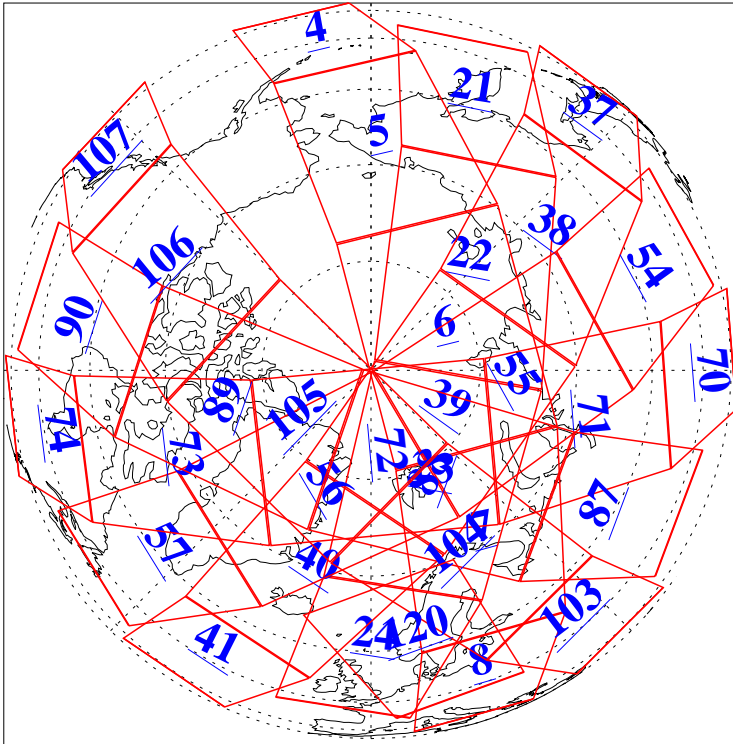

L1B Availability
AMSU Granules: 240
HSB Granules: 0
AIRS Granules: 240

17 Feb 2019
DoY 48
Aqua Day 6133
Granules: 1 to 120

Granules: 121 to 240

Legend: AMSU Available, HSB Available, AIRS Available

L1B Availability
AMSU Granules: 240
HSB Granules: 0
AIRS Granules: 240

17 Feb 2019
DoY 48
Aqua Day 6133
Ascending Granules

Descending Granules

Legend: AMSU Available, HSB Available, AIRS Available

L1B Availability
AMSU Granules: 240
HSB Granules: 0
AIRS Granules: 240

17 Feb 2019
DoY 48
Aqua Day 6133

Northern Hemisphere Granules

Southern Hemisphere Granules

Legend: AMSU Available, *HSB Available*, **AIRS Available**