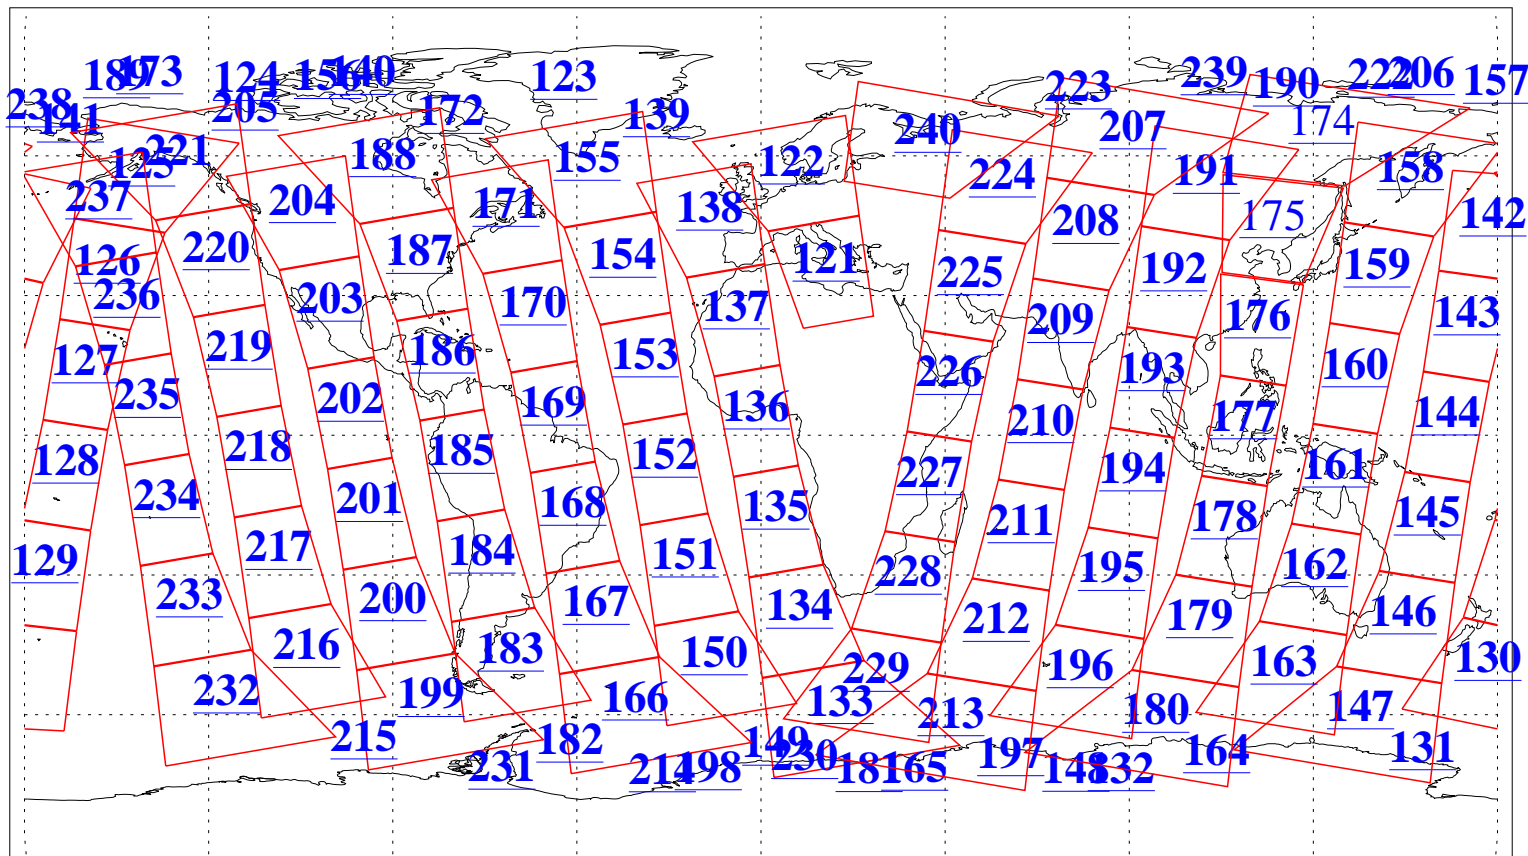

L1B Availability
AMSU Granules: 239
HSB Granules: 0
AIRS Granules: 238

15 Feb 2019
DoY 46
Aqua Day 6131
Granules: 1 to 120

Granules: 121 to 240

Legend: AMSU Available, *HSB Available*, *AIRS Available*

L1B Availability
AMSU Granules: 239
HSB Granules: 0
AIRS Granules: 238

15 Feb 2019
DoY 46
Aqua Day 6131
Ascending Granules

Descending Granules

Legend: AMSU Available, HSB Available, AIRS Available

L1B Availability
 AMSU Granules: 239
 HSB Granules: 0
 AIRS Granules: 238

15 Feb 2019
 DoY 46
 Aqua Day 6131

Northern Hemisphere Granules

Southern Hemisphere Granules

Legend: AMSU Available, HSB Available, AIRS Available