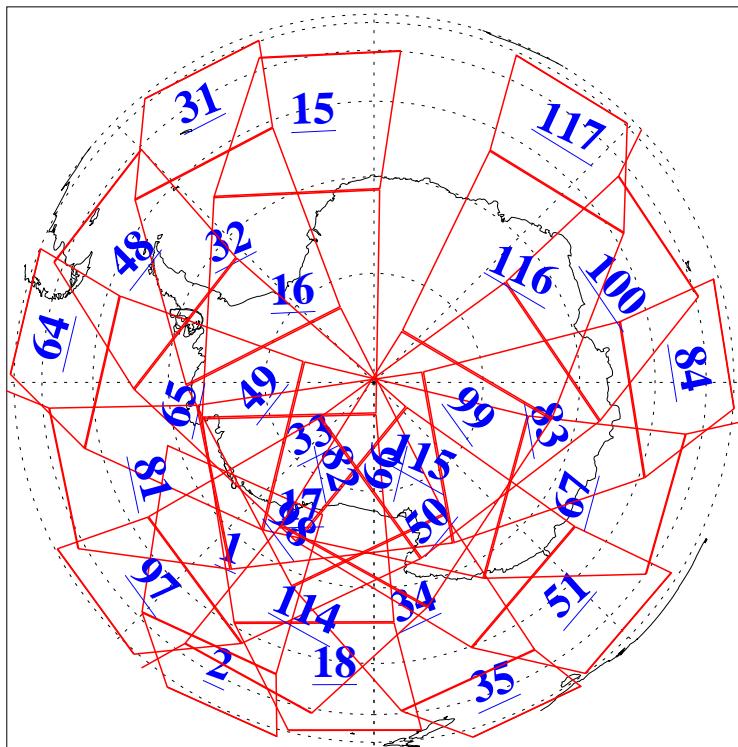

L1B Availability
AMSU Granules: 239
HSB Granules: 0
AIRS Granules: 238

15 Feb 2019
DoY 46
Aqua Day 6131
Granules: 1 to 120

Granules: 121 to 240

Legend: AMSU Available, *HSB Available*, *AIRS Available*

L1B Availability
AMSU Granules: 239
HSB Granules: 0
AIRS Granules: 238

15 Feb 2019
DoY 46
Aqua Day 6131
Ascending Granules

Descending Granules

Legend: AMSU Available, HSB Available, AIRS Available

L1B Availability
 AMSU Granules: 239
 HSB Granules: 0
 AIRS Granules: 238

15 Feb 2019
 DoY 46
 Aqua Day 6131

Northern Hemisphere Granules

Southern Hemisphere Granules

Legend: AMSU Available, HSB Available, AIRS Available