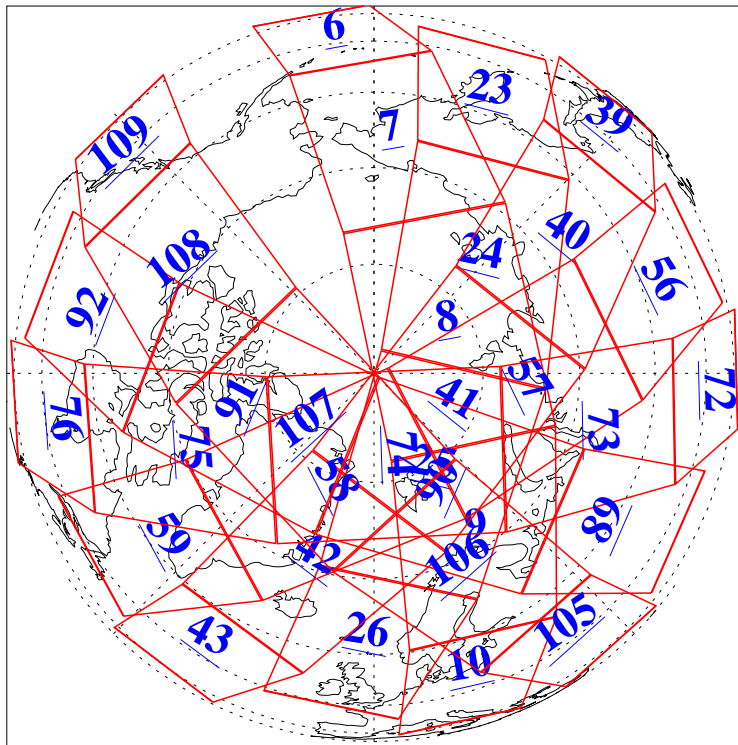

L1B Availability
AMSU Granules: 239
HSB Granules: 0
AIRS Granules: 238

15 Feb 2019
DoY 46
Aqua Day 6131
Granules: 1 to 120

Granules: 121 to 240

Legend: AMSU Available, *HSB Available*, *AIRS Available*

L1B Availability
AMSU Granules: 239
HSB Granules: 0
AIRS Granules: 238

15 Feb 2019
DoY 46
Aqua Day 6131
Ascending Granules

Descending Granules

Legend: AMSU Available, HSB Available, AIRS Available

L1B Availability
 AMSU Granules: 239
 HSB Granules: 0
 AIRS Granules: 238

15 Feb 2019
 DoY 46
 Aqua Day 6131

Northern Hemisphere Granules

Southern Hemisphere Granules

Legend: AMSU Available, HSB Available, AIRS Available