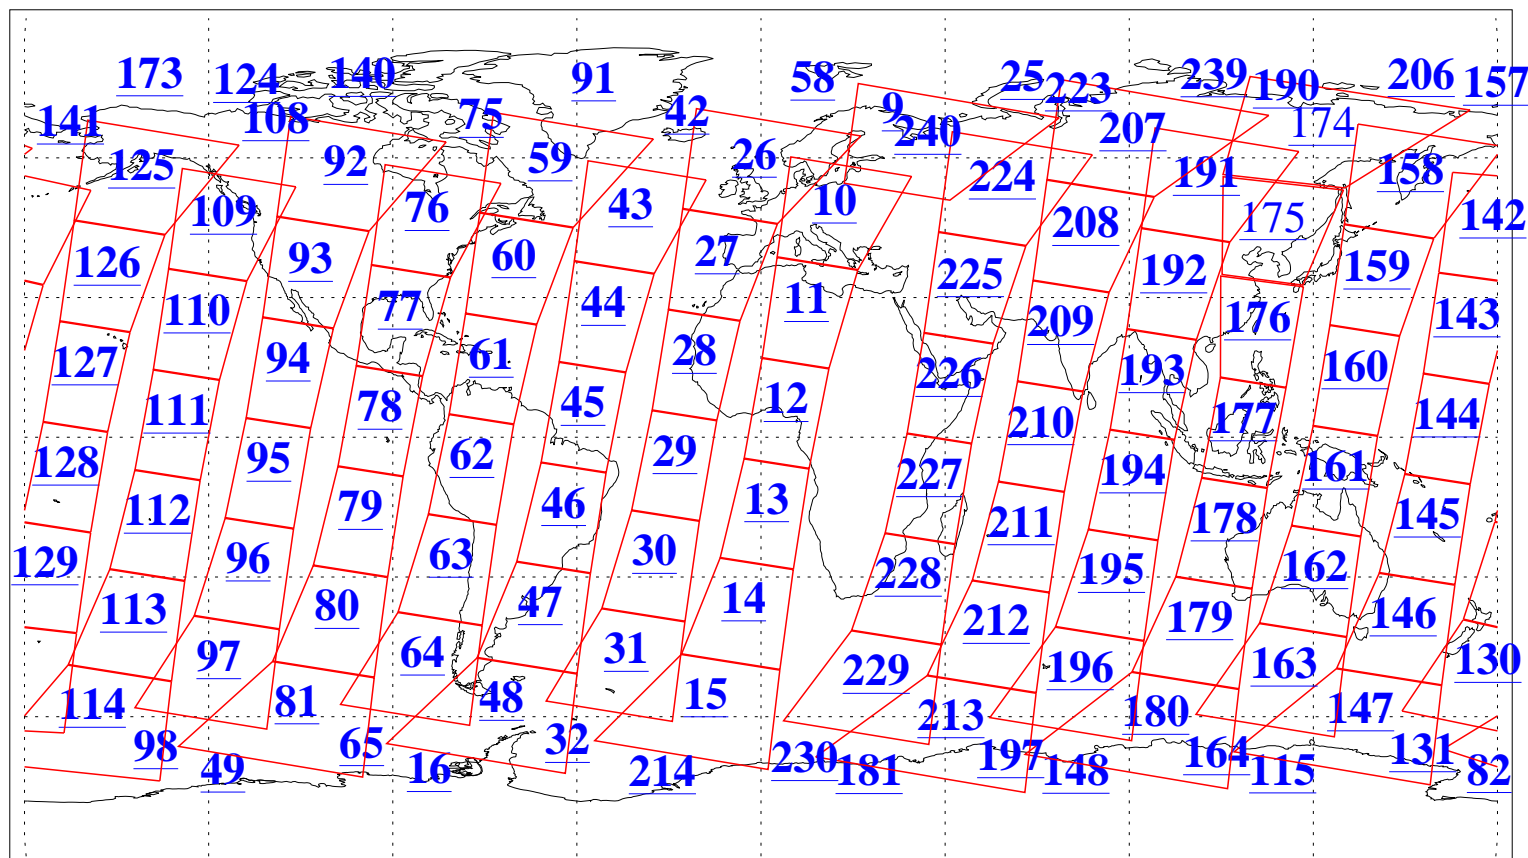

L1B Availability
AMSU Granules: 239
HSB Granules: 0
AIRS Granules: 238

15 Feb 2019
DoY 46
Aqua Day 6131
Granules: 1 to 120

Granules: 121 to 240

Legend: AMSU Available, *HSB Available*, *AIRS Available*

L1B Availability
AMSU Granules: 239
HSB Granules: 0
AIRS Granules: 238

15 Feb 2019
DoY 46
Aqua Day 6131
Ascending Granules

Descending Granules

Legend: AMSU Available, HSB Available, AIRS Available

L1B Availability
 AMSU Granules: 239
 HSB Granules: 0
 AIRS Granules: 238

15 Feb 2019
 DoY 46
 Aqua Day 6131

Northern Hemisphere Granules

Southern Hemisphere Granules

Legend: AMSU Available, HSB Available, AIRS Available