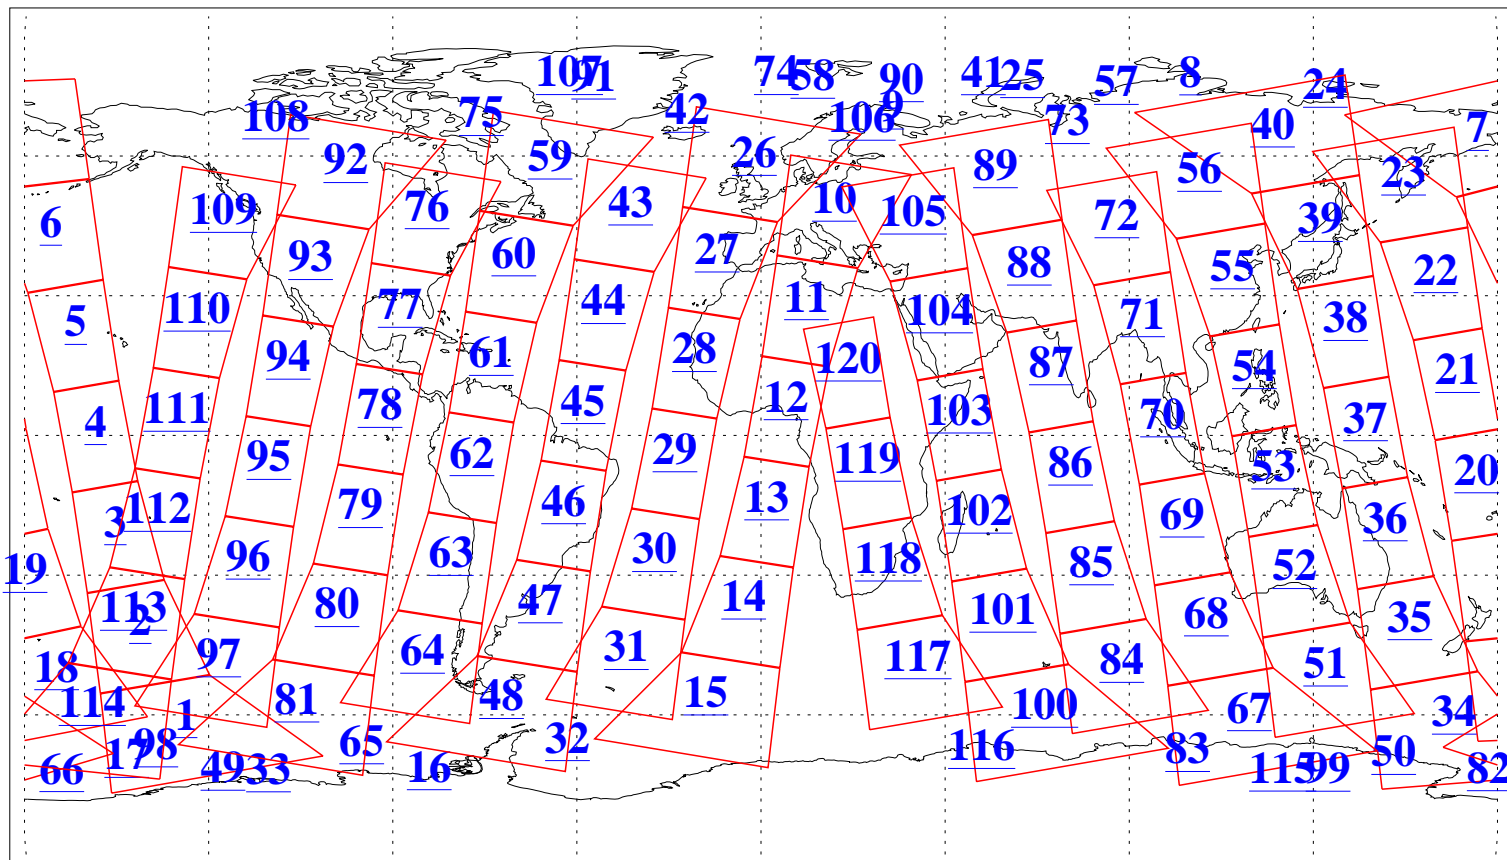

L1B Availability
AMSU Granules: 239
HSB Granules: 0
AIRS Granules: 238

15 Feb 2019
DoY 46
Aqua Day 6131
Granules: 1 to 120

Granules: 121 to 240

Legend: AMSU Available, *HSB Available*, *AIRS Available*

L1B Availability
AMSU Granules: 239
HSB Granules: 0
AIRS Granules: 238

15 Feb 2019
DoY 46
Aqua Day 6131
Ascending Granules

Descending Granules

Legend: AMSU Available, HSB Available, AIRS Available

L1B Availability
 AMSU Granules: 239
 HSB Granules: 0
 AIRS Granules: 238

15 Feb 2019
 DoY 46
 Aqua Day 6131

Northern Hemisphere Granules

Southern Hemisphere Granules

Legend: AMSU Available, HSB Available, AIRS Available