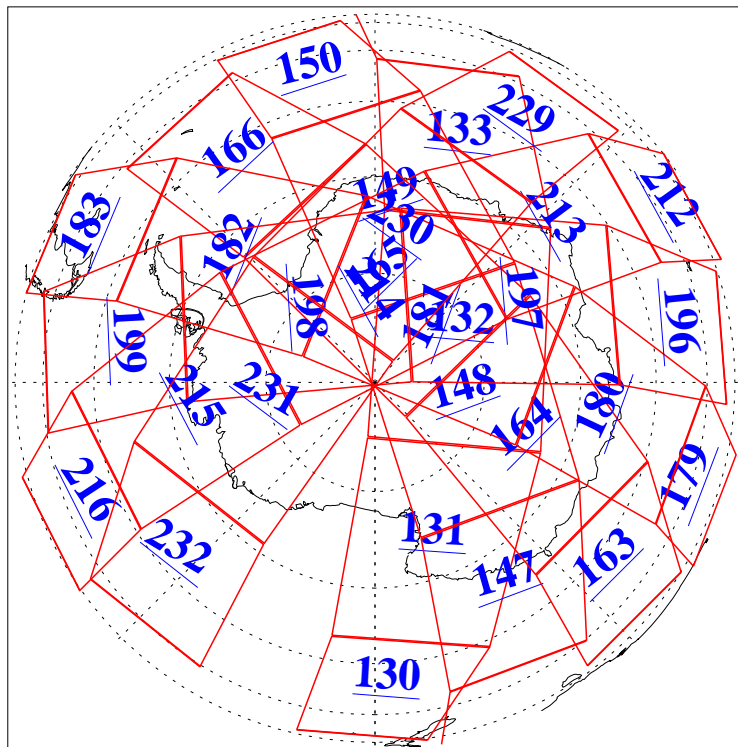

15 Feb 2019
DoY 46
Aqua Day 6131
Ascending Granules

Descending Granules

Legend: AMSU Available, HSB Available, AIRS Available

L1B Availability
 AMSU Granules: 239
 HSB Granules: 0
 AIRS Granules: 238

15 Feb 2019
 DoY 46
 Aqua Day 6131

Northern Hemisphere Granules

Southern Hemisphere Granules

Legend: AMSU Available, HSB Available, AIRS Available