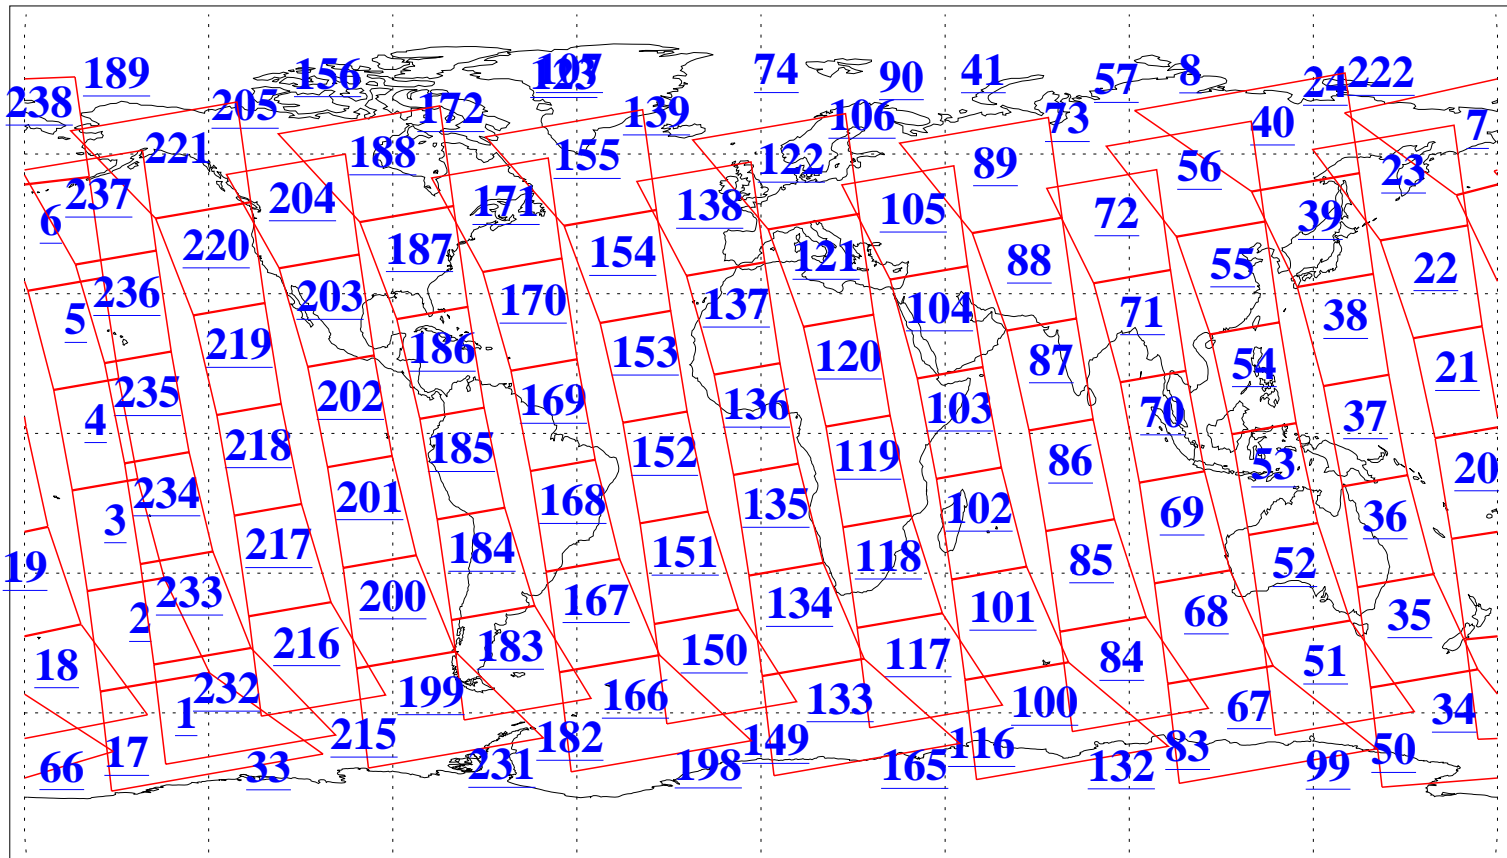

L1B Availability
AMSU Granules: 239
HSB Granules: 0
AIRS Granules: 238

15 Feb 2019
DoY 46
Aqua Day 6131
Granules: 1 to 120

Granules: 121 to 240

Legend: AMSU Available, *HSB Available*, *AIRS Available*

L1B Availability
AMSU Granules: 239
HSB Granules: 0
AIRS Granules: 238

15 Feb 2019
DoY 46
Aqua Day 6131
Ascending Granules

Descending Granules

Legend: AMSU Available, HSB Available, AIRS Available

L1B Availability
 AMSU Granules: 239
 HSB Granules: 0
 AIRS Granules: 238

15 Feb 2019
 DoY 46
 Aqua Day 6131

Northern Hemisphere Granules

Southern Hemisphere Granules

Legend: AMSU Available, HSB Available, AIRS Available