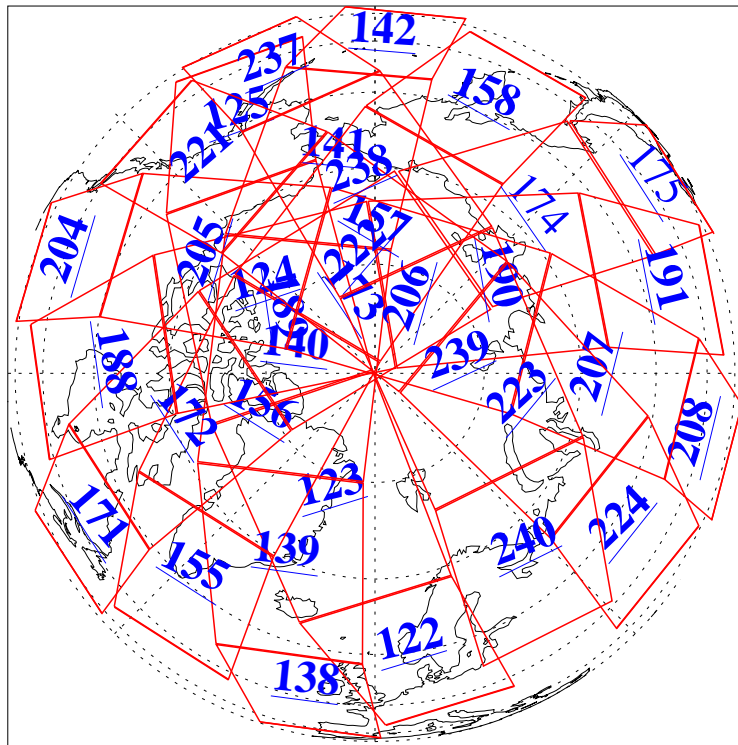

L1B Availability
AMSU Granules: 239
HSB Granules: 0
AIRS Granules: 238

15 Feb 2019
DoY 46
Aqua Day 6131
Granules: 1 to 120

Granules: 121 to 240

Legend: AMSU Available, *HSB Available*, *AIRS Available*

L1B Availability
AMSU Granules: 239
HSB Granules: 0
AIRS Granules: 238

15 Feb 2019
DoY 46
Aqua Day 6131
Ascending Granules

Descending Granules

Legend: AMSU Available, HSB Available, AIRS Available

L1B Availability
 AMSU Granules: 239
 HSB Granules: 0
 AIRS Granules: 238

15 Feb 2019
 DoY 46
 Aqua Day 6131

Northern Hemisphere Granules

Southern Hemisphere Granules

Legend: AMSU Available, HSB Available, AIRS Available