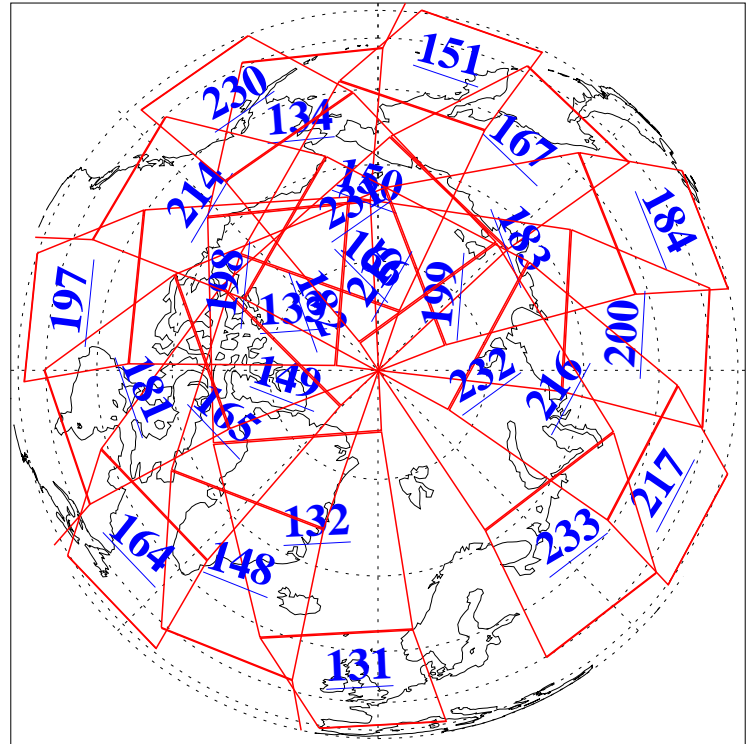

14 Feb 2019
DoY 45
Aqua Day 6130
Ascending Granules

Descending Granules

Legend: AMSU Available, HSB Available, AIRS Available

L1B Availability
 AMSU Granules: 240
 HSB Granules: 0
 AIRS Granules: 240

14 Feb 2019
 DoY 45
 Aqua Day 6130

Northern Hemisphere Granules

Southern Hemisphere Granules

Legend: AMSU Available, HSB Available, AIRS Available