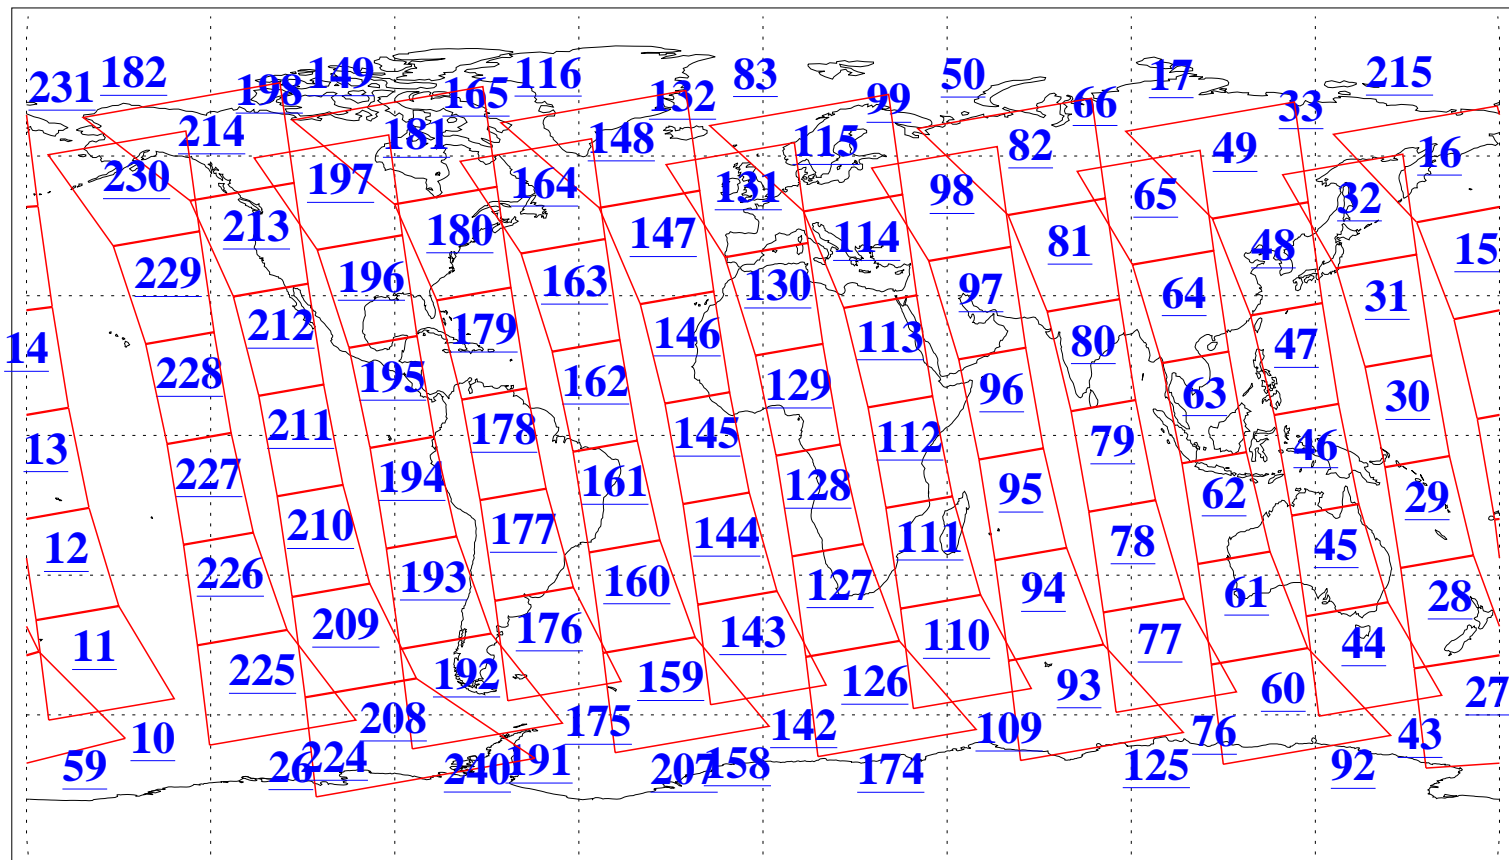

L1B Availability
AMSU Granules: 240
HSB Granules: 0
AIRS Granules: 240

14 Feb 2019
DoY 45
Aqua Day 6130
Granules: 1 to 120

Granules: 121 to 240

Legend: AMSU Available, HSB Available, AIRS Available

L1B Availability
AMSU Granules: 240
HSB Granules: 0
AIRS Granules: 240

14 Feb 2019
DoY 45
Aqua Day 6130
Ascending Granules

Descending Granules

Legend: AMSU Available, HSB Available, AIRS Available

L1B Availability
 AMSU Granules: 240
 HSB Granules: 0
 AIRS Granules: 240

14 Feb 2019
 DoY 45
 Aqua Day 6130

Northern Hemisphere Granules

Southern Hemisphere Granules

Legend: AMSU Available, HSB Available, AIRS Available