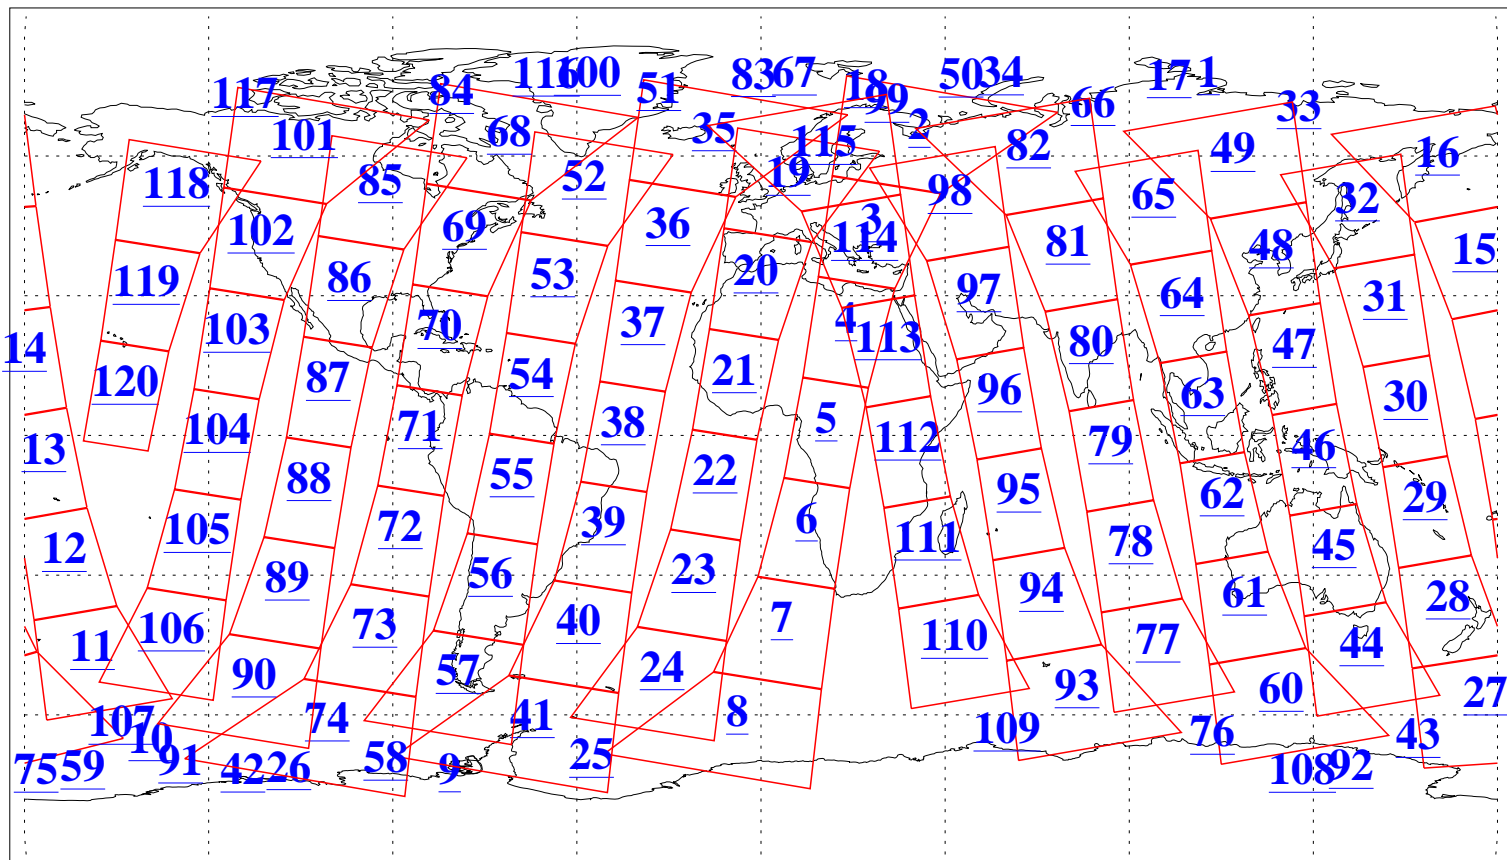

L1B Availability
AMSU Granules: 240
HSB Granules: 0
AIRS Granules: 240

14 Feb 2019
DoY 45
Aqua Day 6130
Granules: 1 to 120

Granules: 121 to 240

Legend: AMSU Available, HSB Available, AIRS Available

L1B Availability
AMSU Granules: 240
HSB Granules: 0
AIRS Granules: 240

14 Feb 2019
DoY 45
Aqua Day 6130
Ascending Granules

Descending Granules

Legend: AMSU Available, HSB Available, AIRS Available

L1B Availability
 AMSU Granules: 240
 HSB Granules: 0
 AIRS Granules: 240

14 Feb 2019
 DoY 45
 Aqua Day 6130

Northern Hemisphere Granules

Southern Hemisphere Granules

Legend: AMSU Available, HSB Available, AIRS Available