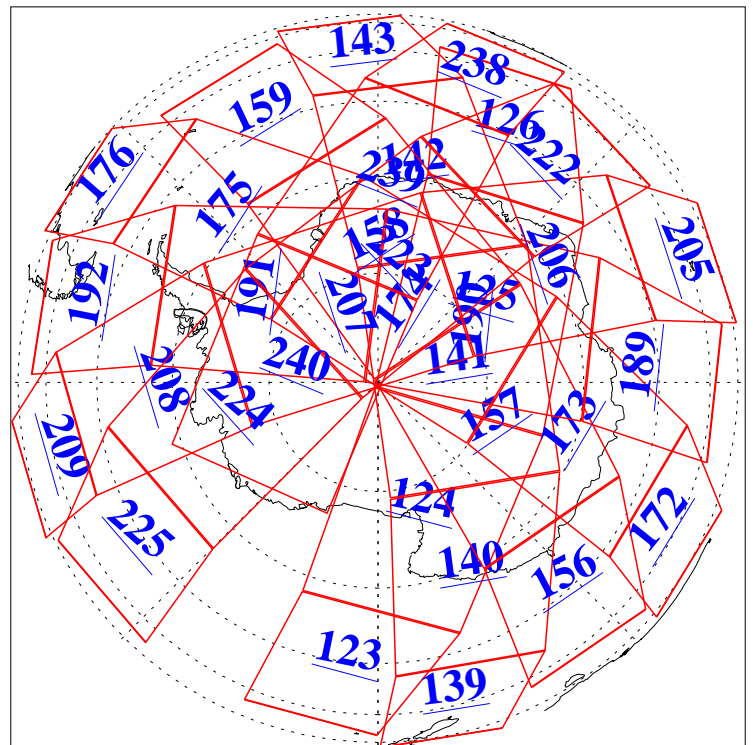

L1B Availability
AMSU Granules: 240
HSB Granules: 0
AIRS Granules: 240

14 Feb 2019
DoY 45
Aqua Day 6130
Granules: 1 to 120

Granules: 121 to 240

Legend: AMSU Available, HSB Available, AIRS Available

L1B Availability
AMSU Granules: 240
HSB Granules: 0
AIRS Granules: 240

14 Feb 2019
DoY 45
Aqua Day 6130
Ascending Granules

Descending Granules

Legend: AMSU Available, HSB Available, AIRS Available

L1B Availability
 AMSU Granules: 240
 HSB Granules: 0
 AIRS Granules: 240

14 Feb 2019
 DoY 45
 Aqua Day 6130

Northern Hemisphere Granules

Southern Hemisphere Granules

Legend: AMSU Available, HSB Available, AIRS Available