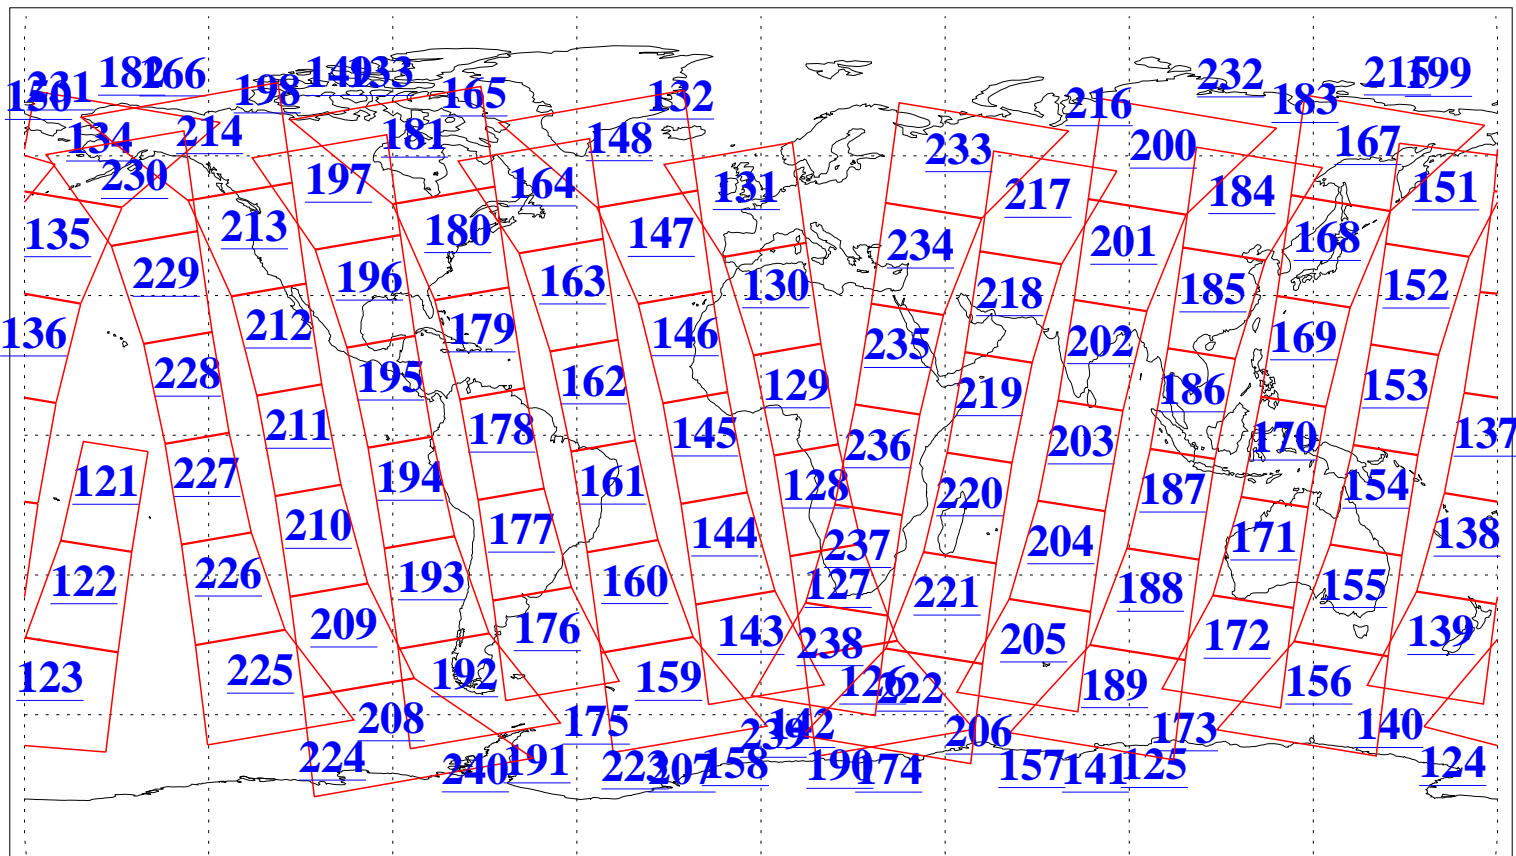

L1B Availability
AMSU Granules: 240
HSB Granules: 0
AIRS Granules: 240

14 Feb 2019
DoY 45
Aqua Day 6130
Granules: 1 to 120

Granules: 121 to 240

Legend: AMSU Available, HSB Available, AIRS Available

L1B Availability
AMSU Granules: 240
HSB Granules: 0
AIRS Granules: 240

14 Feb 2019
DoY 45
Aqua Day 6130
Ascending Granules

Descending Granules

Legend: AMSU Available, HSB Available, AIRS Available

L1B Availability
 AMSU Granules: 240
 HSB Granules: 0
 AIRS Granules: 240

14 Feb 2019
 DoY 45
 Aqua Day 6130

Northern Hemisphere Granules

Southern Hemisphere Granules

Legend: AMSU Available, HSB Available, AIRS Available