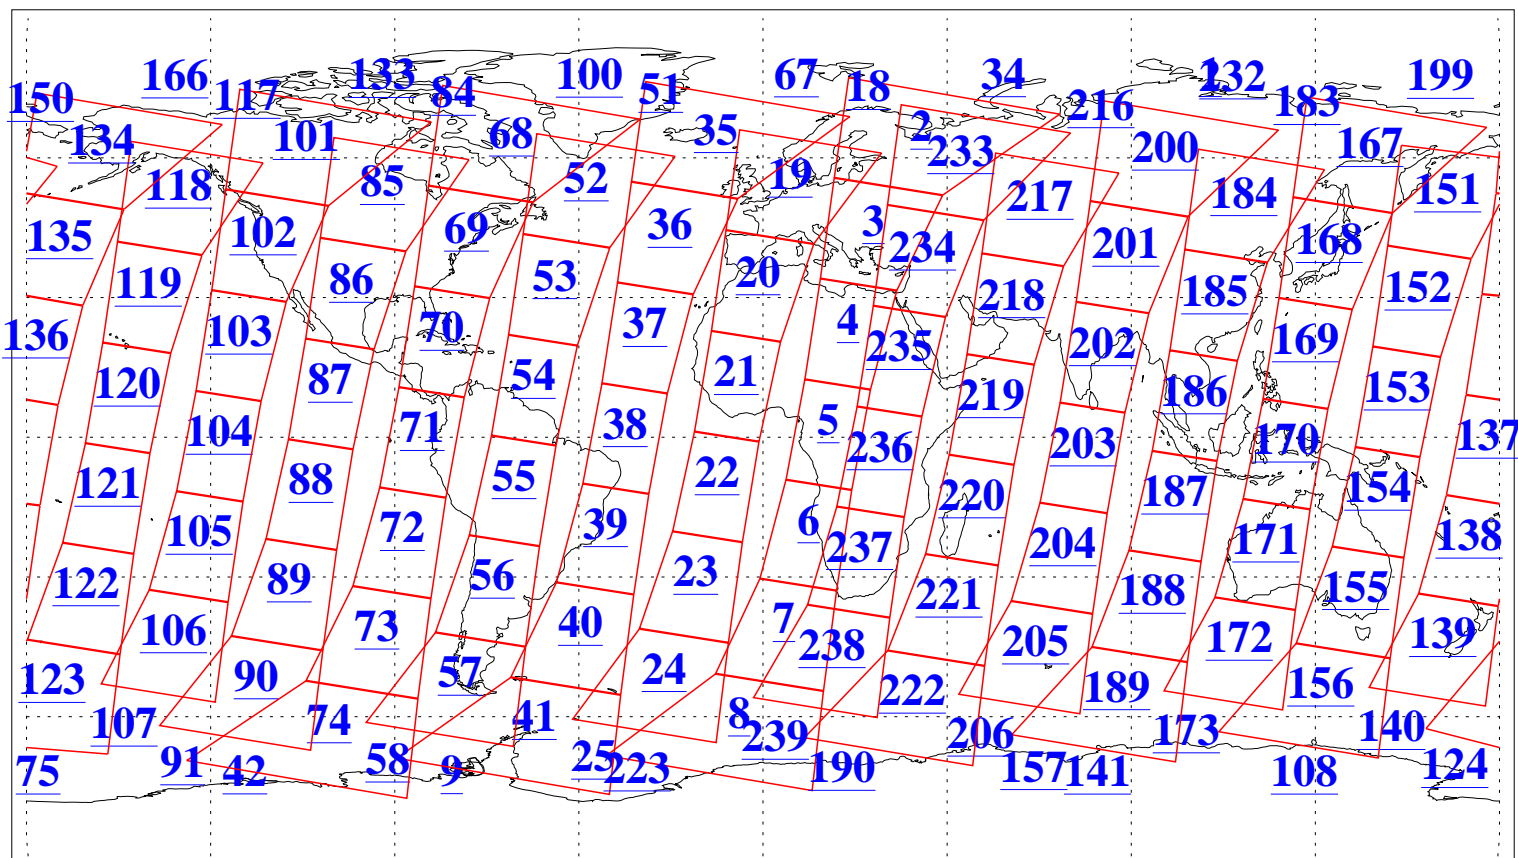

L1B Availability
AMSU Granules: 240
HSB Granules: 0
AIRS Granules: 240

14 Feb 2019
DoY 45
Aqua Day 6130
Granules: 1 to 120

Granules: 121 to 240

Legend: AMSU Available, HSB Available, AIRS Available

L1B Availability
AMSU Granules: 240
HSB Granules: 0
AIRS Granules: 240

14 Feb 2019
DoY 45
Aqua Day 6130
Ascending Granules

Descending Granules

Legend: AMSU Available, HSB Available, AIRS Available

L1B Availability
 AMSU Granules: 240
 HSB Granules: 0
 AIRS Granules: 240

14 Feb 2019
 DoY 45
 Aqua Day 6130

Northern Hemisphere Granules

Southern Hemisphere Granules

Legend: AMSU Available, HSB Available, AIRS Available