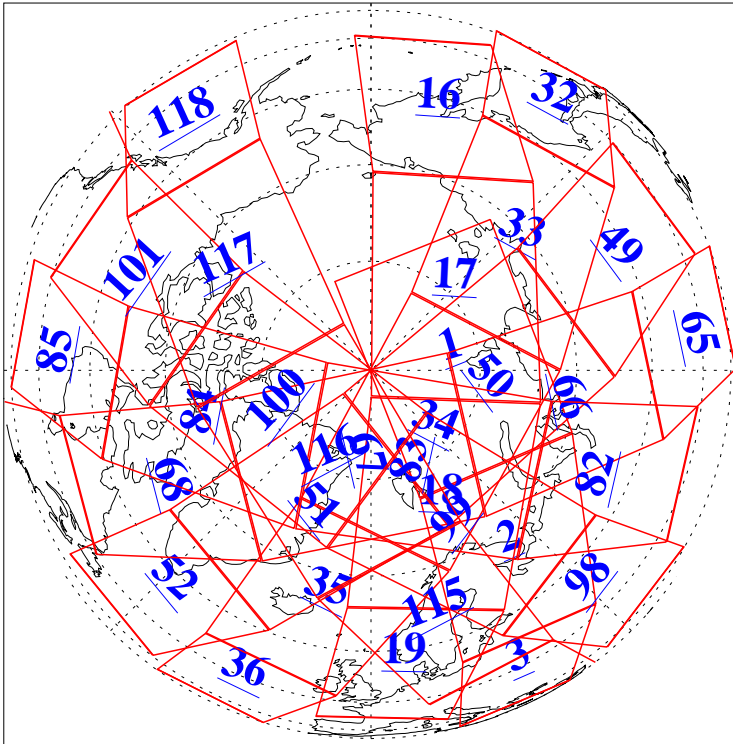

L1B Availability
AMSU Granules: 240
HSB Granules: 0
AIRS Granules: 240

14 Feb 2019
DoY 45
Aqua Day 6130
Granules: 1 to 120

Granules: 121 to 240

Legend: AMSU Available, HSB Available, AIRS Available

L1B Availability
AMSU Granules: 240
HSB Granules: 0
AIRS Granules: 240

14 Feb 2019
DoY 45
Aqua Day 6130
Ascending Granules

Descending Granules

Legend: AMSU Available, HSB Available, AIRS Available

L1B Availability
 AMSU Granules: 240
 HSB Granules: 0
 AIRS Granules: 240

14 Feb 2019
 DoY 45
 Aqua Day 6130

Northern Hemisphere Granules

Southern Hemisphere Granules

Legend: AMSU Available, HSB Available, AIRS Available