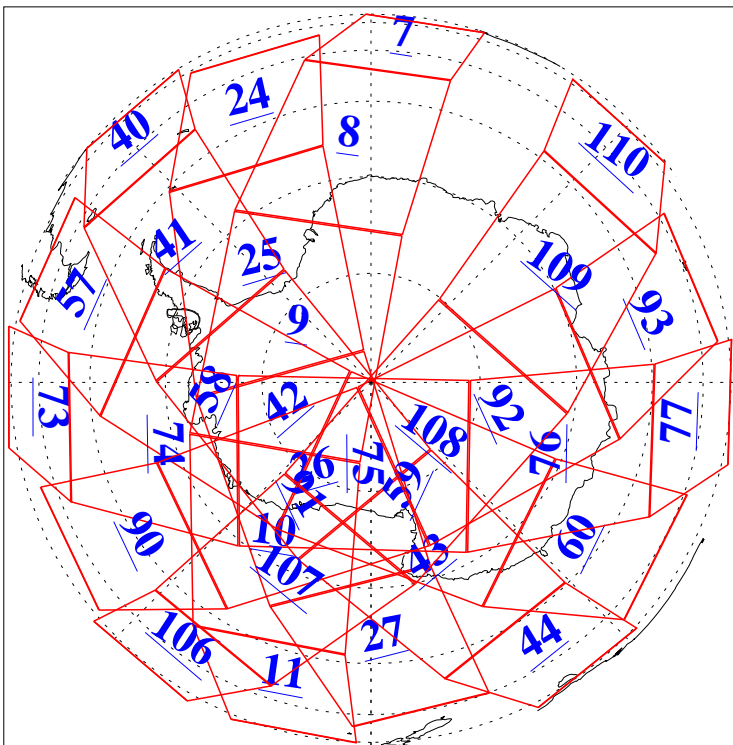

L1B Availability
AMSU Granules: 240
HSB Granules: 0
AIRS Granules: 240

14 Feb 2019
DoY 45
Aqua Day 6130
Granules: 1 to 120

Granules: 121 to 240

Legend: AMSU Available, HSB Available, AIRS Available

L1B Availability
AMSU Granules: 240
HSB Granules: 0
AIRS Granules: 240

14 Feb 2019
DoY 45
Aqua Day 6130
Ascending Granules

Descending Granules

Legend: AMSU Available, HSB Available, AIRS Available

L1B Availability
 AMSU Granules: 240
 HSB Granules: 0
 AIRS Granules: 240

14 Feb 2019
 DoY 45
 Aqua Day 6130

Northern Hemisphere Granules

Southern Hemisphere Granules

Legend: AMSU Available, HSB Available, AIRS Available