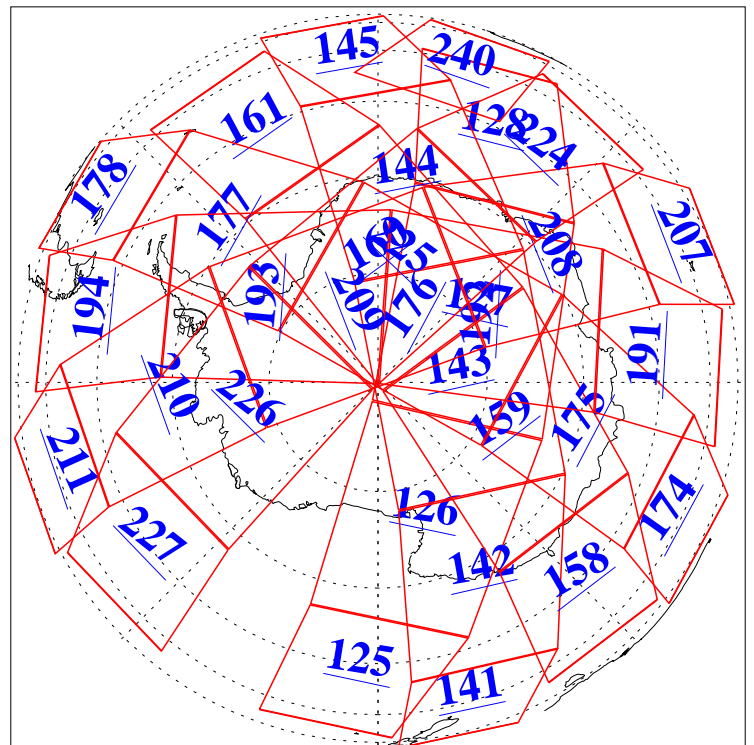

12 Feb 2019
DoY 43
Aqua Day 6128
Ascending Granules

Descending Granules

Legend: AMSU Available, HSB Available, AIRS Available

L1B Availability
 AMSU Granules: 240
 HSB Granules: 0
 AIRS Granules: 240

12 Feb 2019
 DoY 43
 Aqua Day 6128

Northern Hemisphere Granules

Southern Hemisphere Granules

Legend: AMSU Available, HSB Available, AIRS Available