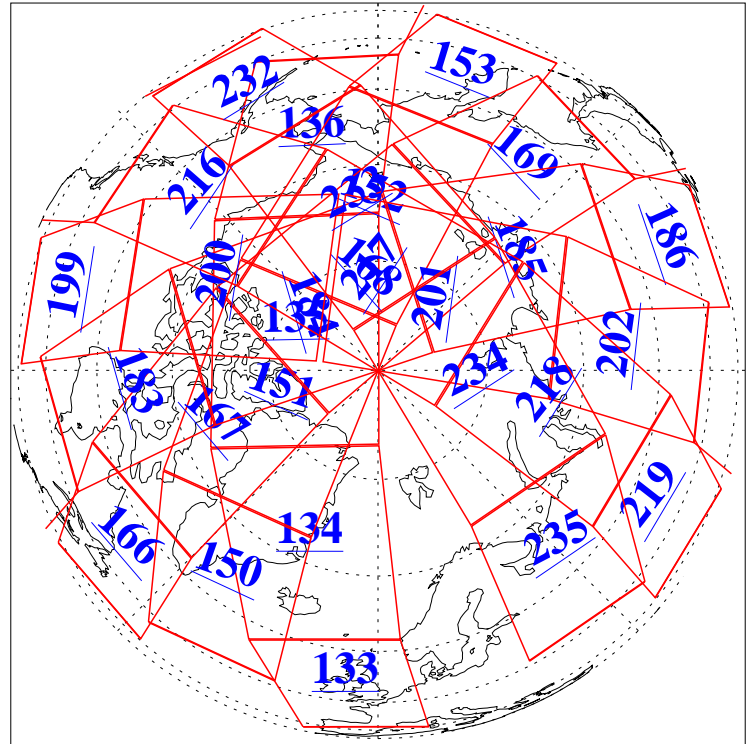

12 Feb 2019
DoY 43
Aqua Day 6128
Ascending Granules

Descending Granules

Legend: AMSU Available, HSB Available, AIRS Available

L1B Availability
 AMSU Granules: 240
 HSB Granules: 0
 AIRS Granules: 240

12 Feb 2019
 DoY 43
 Aqua Day 6128

Northern Hemisphere Granules

Southern Hemisphere Granules

Legend: AMSU Available, HSB Available, AIRS Available