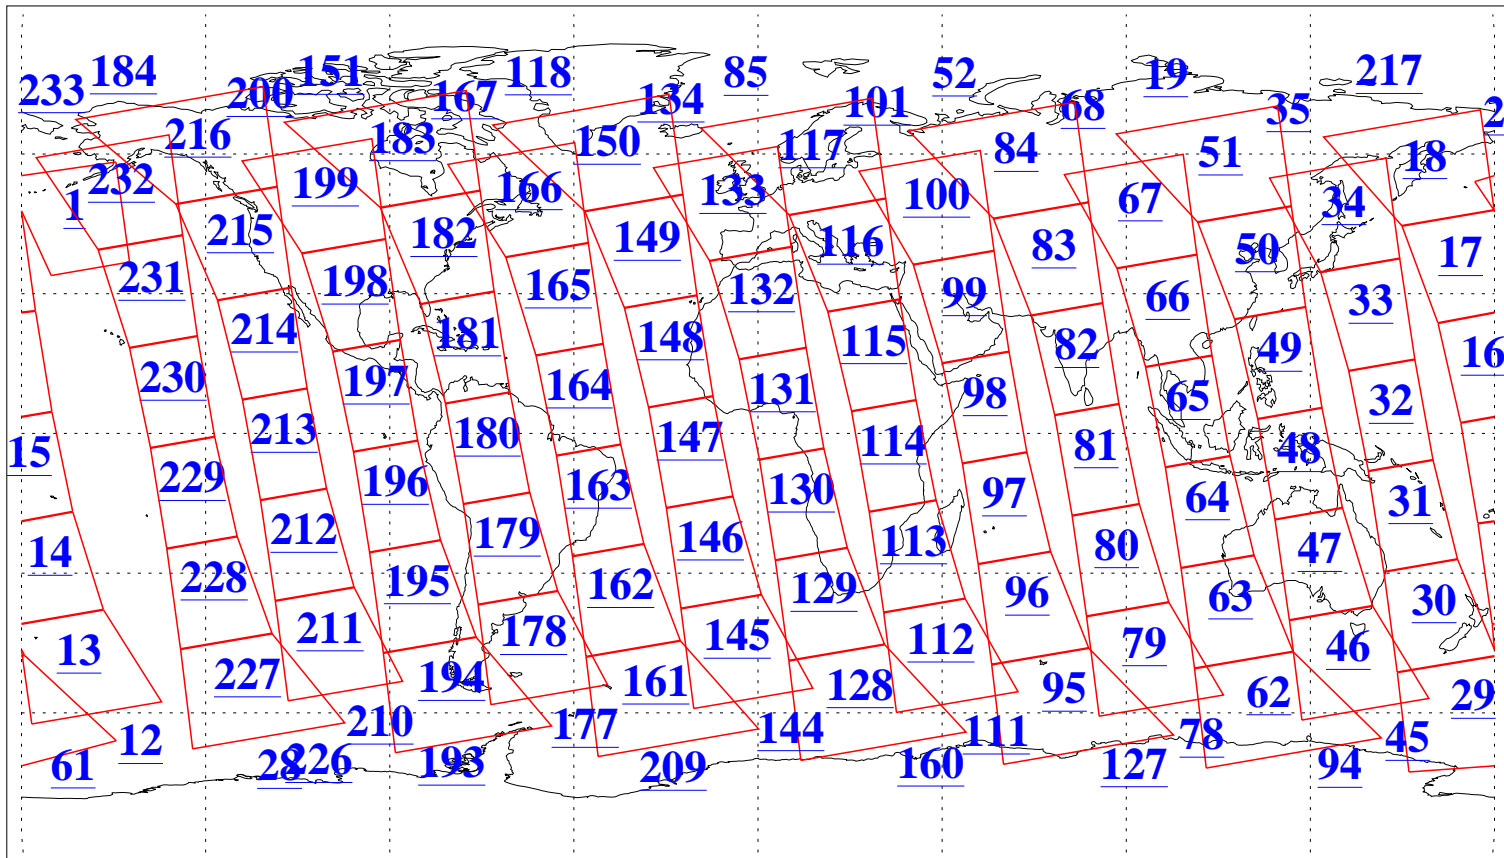

L1B Availability
AMSU Granules: 240
HSB Granules: 0
AIRS Granules: 240

12 Feb 2019
DoY 43
Aqua Day 6128
Granules: 1 to 120

Granules: 121 to 240

Legend: AMSU Available, HSB Available, AIRS Available

L1B Availability
AMSU Granules: 240
HSB Granules: 0
AIRS Granules: 240

12 Feb 2019
DoY 43
Aqua Day 6128
Ascending Granules

Descending Granules

Legend: AMSU Available, HSB Available, AIRS Available

L1B Availability
 AMSU Granules: 240
 HSB Granules: 0
 AIRS Granules: 240

12 Feb 2019
 DoY 43
 Aqua Day 6128

Northern Hemisphere Granules

Southern Hemisphere Granules

Legend: AMSU Available, HSB Available, AIRS Available