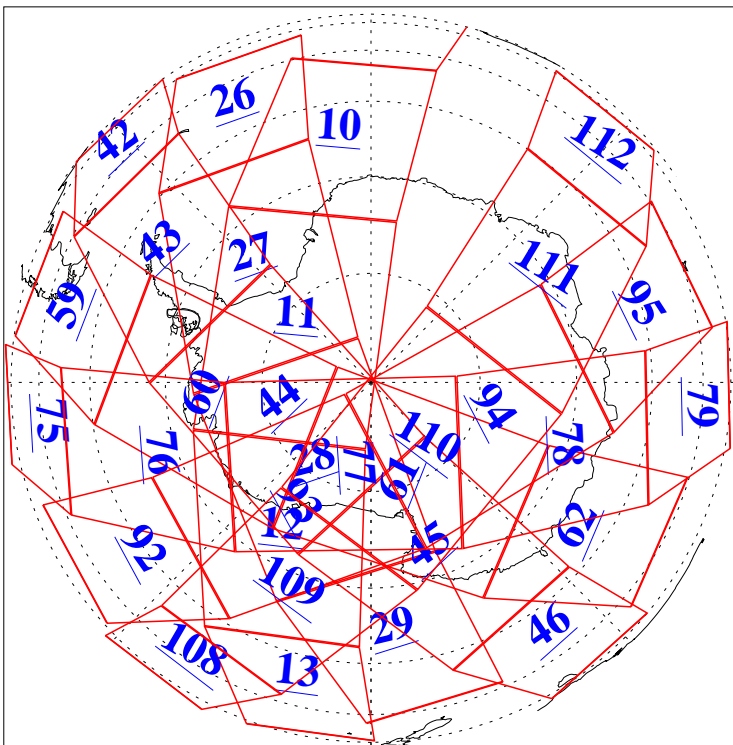

L1B Availability
AMSU Granules: 240
HSB Granules: 0
AIRS Granules: 240

12 Feb 2019
DoY 43
Aqua Day 6128
Granules: 1 to 120

Granules: 121 to 240

Legend: AMSU Available, HSB Available, AIRS Available

L1B Availability
AMSU Granules: 240
HSB Granules: 0
AIRS Granules: 240

12 Feb 2019
DoY 43
Aqua Day 6128
Ascending Granules

Descending Granules

Legend: AMSU Available, HSB Available, AIRS Available

L1B Availability
 AMSU Granules: 240
 HSB Granules: 0
 AIRS Granules: 240

12 Feb 2019
 DoY 43
 Aqua Day 6128

Northern Hemisphere Granules

Southern Hemisphere Granules

Legend: AMSU Available, HSB Available, AIRS Available