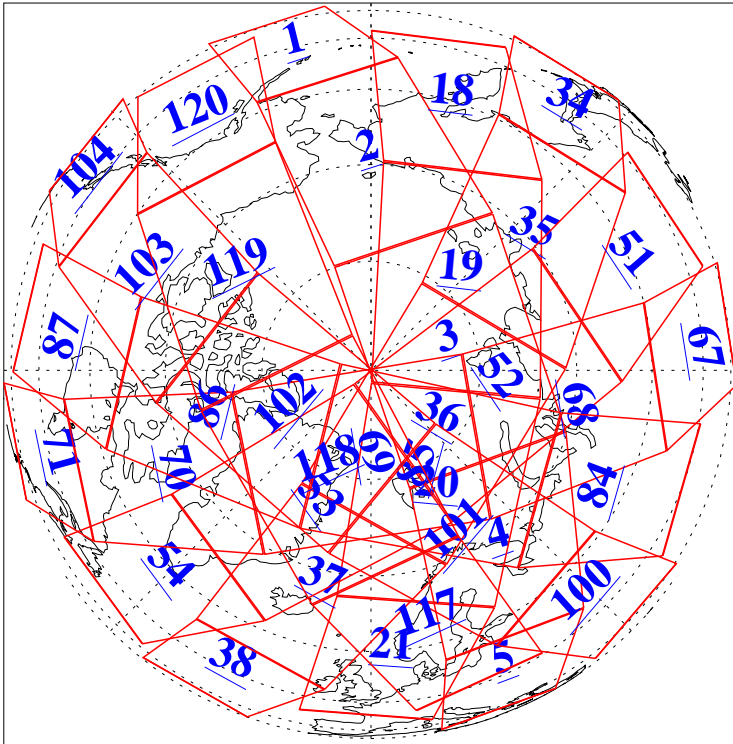

L1B Availability
AMSU Granules: 240
HSB Granules: 0
AIRS Granules: 240

12 Feb 2019
DoY 43
Aqua Day 6128
Granules: 1 to 120

Granules: 121 to 240

Legend: AMSU Available, HSB Available, AIRS Available

L1B Availability
AMSU Granules: 240
HSB Granules: 0
AIRS Granules: 240

12 Feb 2019
DoY 43
Aqua Day 6128
Ascending Granules

Descending Granules

Legend: AMSU Available, HSB Available, AIRS Available

L1B Availability
 AMSU Granules: 240
 HSB Granules: 0
 AIRS Granules: 240

12 Feb 2019
 DoY 43
 Aqua Day 6128

Northern Hemisphere Granules

Southern Hemisphere Granules

Legend: AMSU Available, HSB Available, AIRS Available