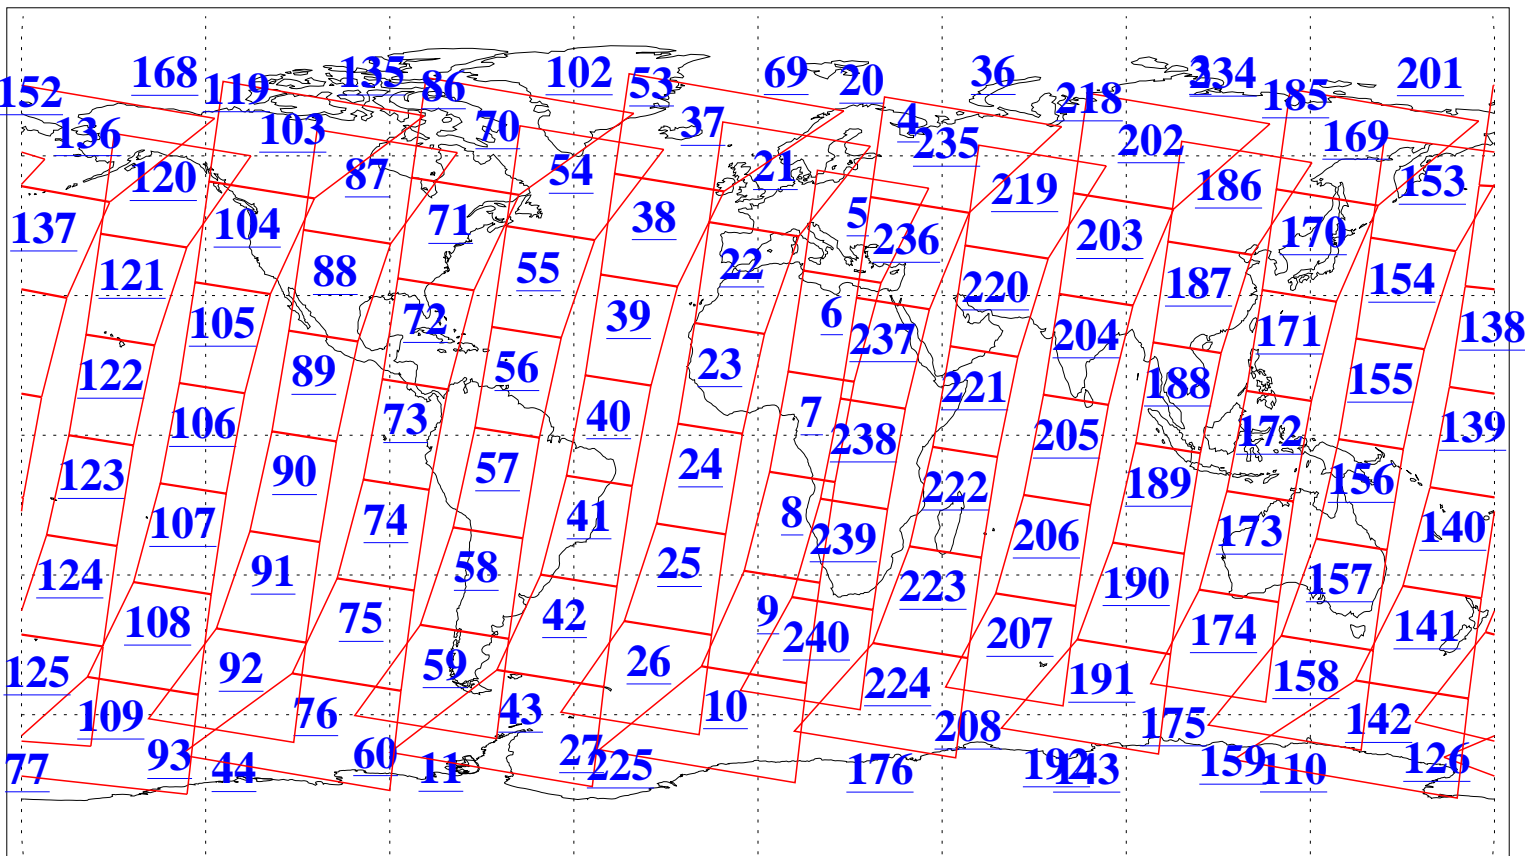

L1B Availability
AMSU Granules: 240
HSB Granules: 0
AIRS Granules: 240

12 Feb 2019
DoY 43
Aqua Day 6128
Granules: 1 to 120

Granules: 121 to 240

Legend: AMSU Available, HSB Available, AIRS Available

L1B Availability
AMSU Granules: 240
HSB Granules: 0
AIRS Granules: 240

12 Feb 2019
DoY 43
Aqua Day 6128
Ascending Granules

Descending Granules

Legend: AMSU Available, HSB Available, AIRS Available

L1B Availability
 AMSU Granules: 240
 HSB Granules: 0
 AIRS Granules: 240

12 Feb 2019
 DoY 43
 Aqua Day 6128

Northern Hemisphere Granules

Southern Hemisphere Granules

Legend: AMSU Available, HSB Available, AIRS Available