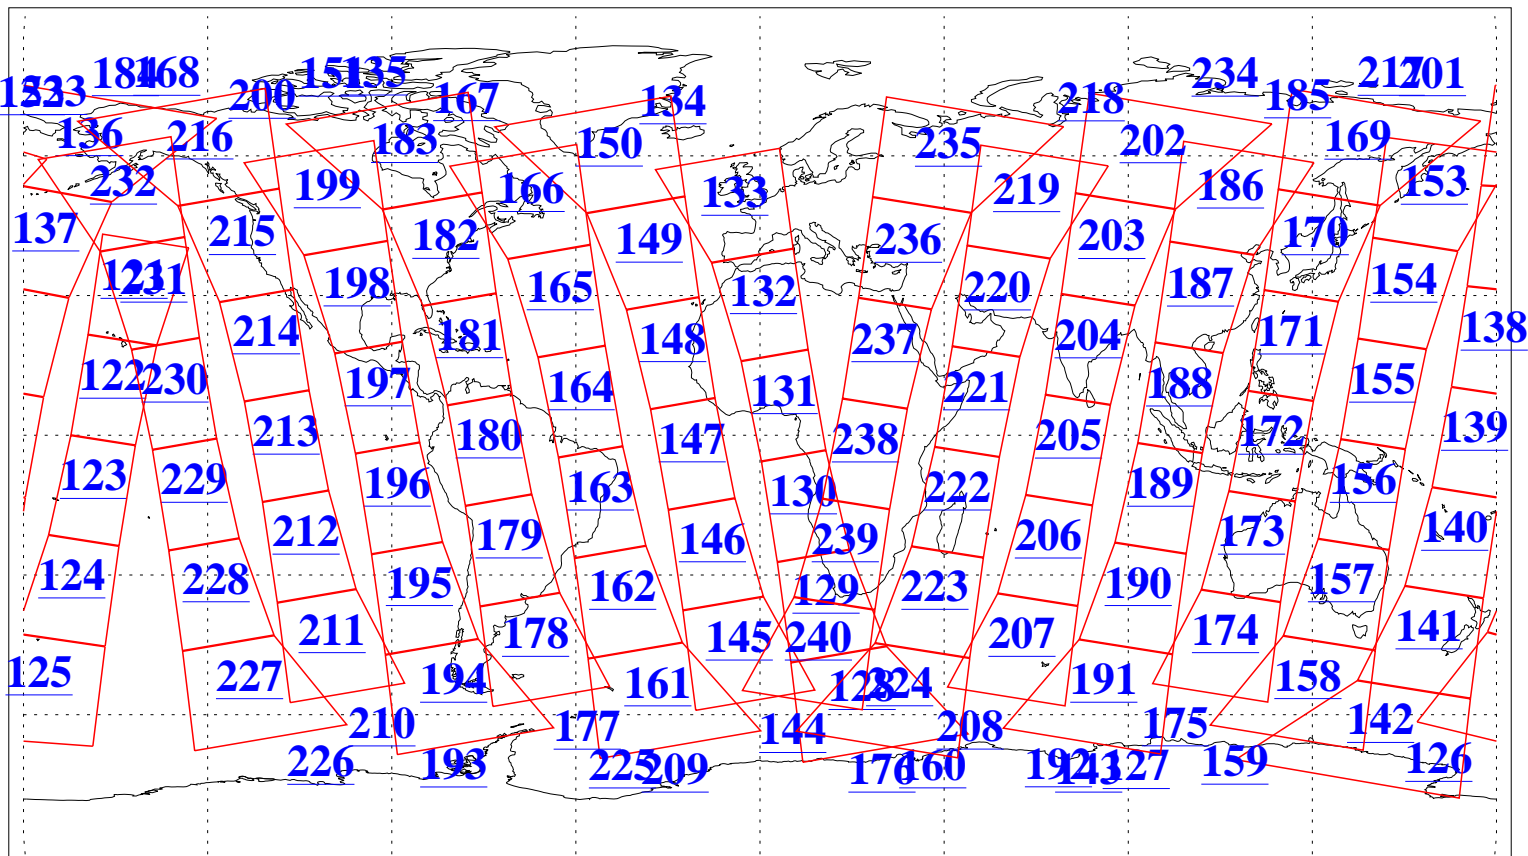

L1B Availability
AMSU Granules: 240
HSB Granules: 0
AIRS Granules: 240

12 Feb 2019
DoY 43
Aqua Day 6128
Granules: 1 to 120

Granules: 121 to 240

Legend: AMSU Available, HSB Available, AIRS Available

L1B Availability
AMSU Granules: 240
HSB Granules: 0
AIRS Granules: 240

12 Feb 2019
DoY 43
Aqua Day 6128
Ascending Granules

Descending Granules

Legend: AMSU Available, HSB Available, AIRS Available

L1B Availability
 AMSU Granules: 240
 HSB Granules: 0
 AIRS Granules: 240

12 Feb 2019
 DoY 43
 Aqua Day 6128