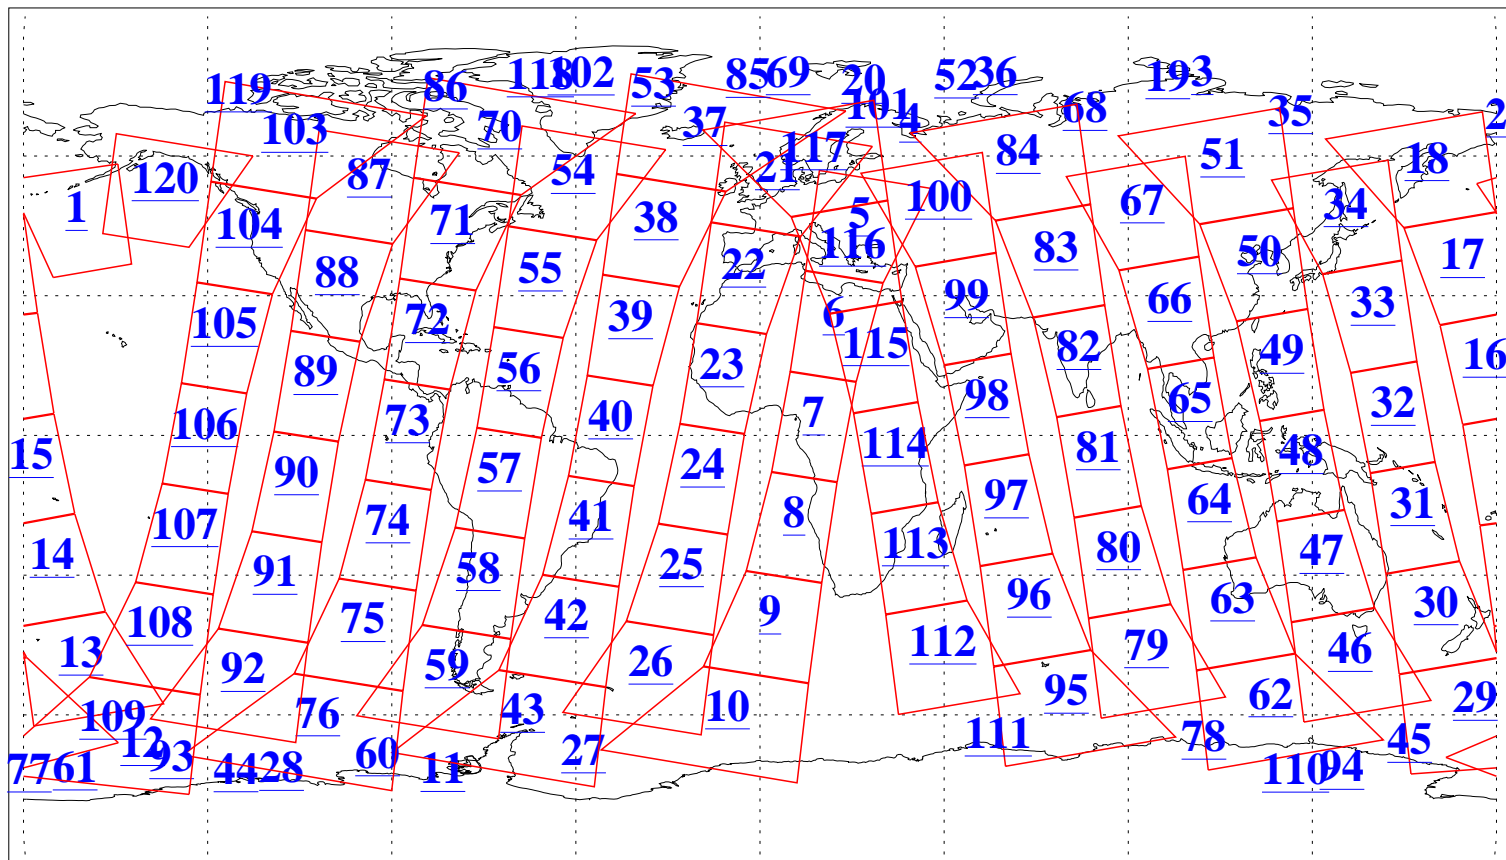

L1B Availability
AMSU Granules: 240
HSB Granules: 0
AIRS Granules: 240

12 Feb 2019
DoY 43
Aqua Day 6128
Granules: 1 to 120

Granules: 121 to 240

Legend: AMSU Available, HSB Available, AIRS Available

L1B Availability
AMSU Granules: 240
HSB Granules: 0
AIRS Granules: 240

12 Feb 2019
DoY 43
Aqua Day 6128
Ascending Granules

Descending Granules

Legend: AMSU Available, HSB Available, AIRS Available

L1B Availability
 AMSU Granules: 240
 HSB Granules: 0
 AIRS Granules: 240

12 Feb 2019
 DoY 43
 Aqua Day 6128

Northern Hemisphere Granules

Southern Hemisphere Granules

Legend: AMSU Available, HSB Available, AIRS Available