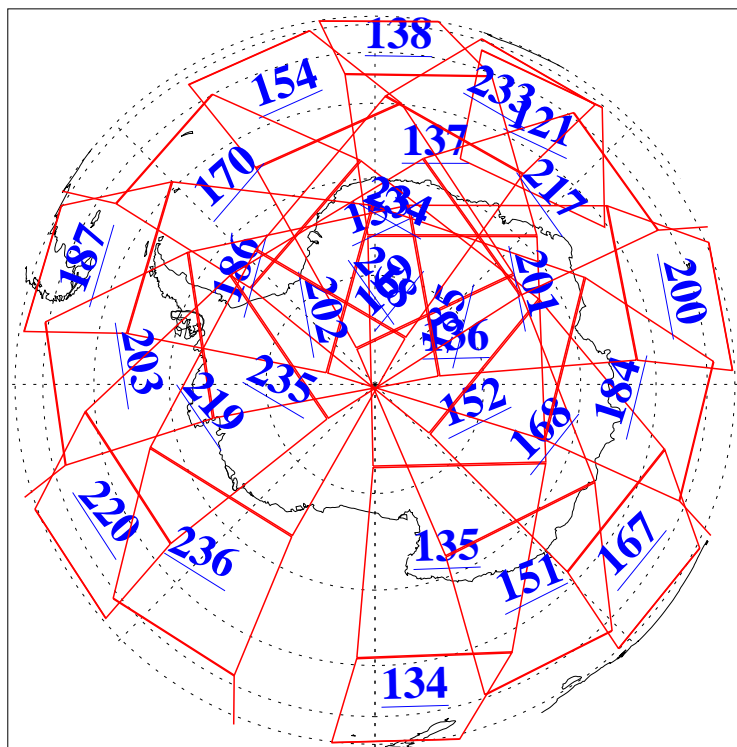

L1B Availability
AMSU Granules: 240
HSB Granules: 0
AIRS Granules: 240

11 Feb 2019
DoY 42
Aqua Day 6127
Granules: 1 to 120

Granules: 121 to 240

Legend: AMSU Available, HSB Available, AIRS Available

L1B Availability
AMSU Granules: 240
HSB Granules: 0
AIRS Granules: 240

11 Feb 2019
DoY 42
Aqua Day 6127
Ascending Granules

Descending Granules

Legend: AMSU Available, HSB Available, AIRS Available

L1B Availability
AMSU Granules: 240
HSB Granules: 0
AIRS Granules: 240

11 Feb 2019
DoY 42
Aqua Day 6127

Northern Hemisphere Granules

Southern Hemisphere Granules

Legend: AMSU Available, HSB Available, AIRS Available