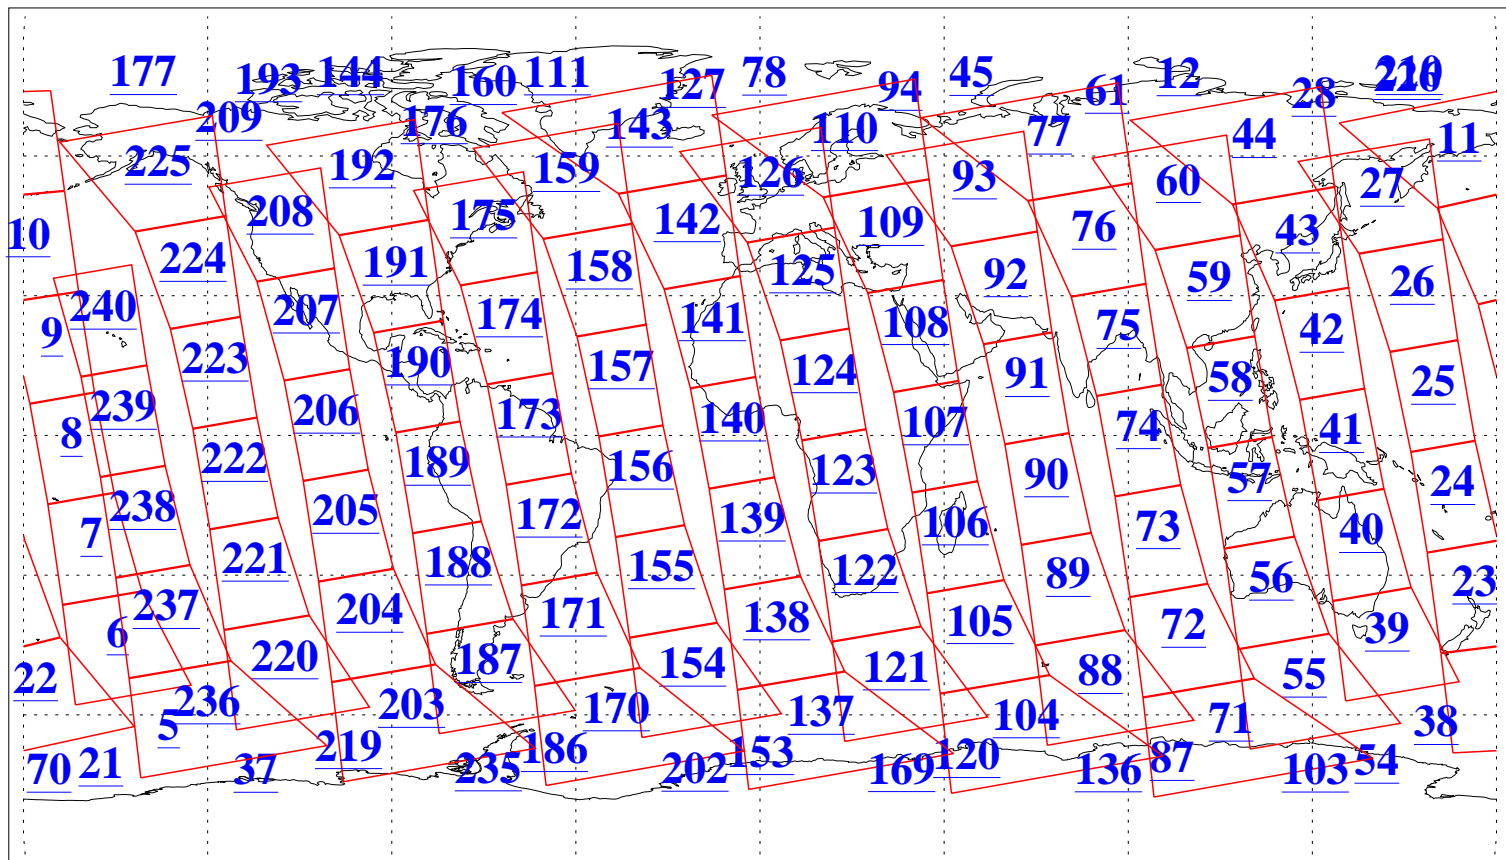

L1B Availability
AMSU Granules: 240
HSB Granules: 0
AIRS Granules: 240

11 Feb 2019
DoY 42
Aqua Day 6127
Granules: 1 to 120

Granules: 121 to 240

Legend: AMSU Available, HSB Available, AIRS Available

L1B Availability
AMSU Granules: 240
HSB Granules: 0
AIRS Granules: 240

11 Feb 2019
DoY 42
Aqua Day 6127
Ascending Granules

Descending Granules

Legend: AMSU Available, HSB Available, AIRS Available

L1B Availability
AMSU Granules: 240
HSB Granules: 0
AIRS Granules: 240

11 Feb 2019
DoY 42
Aqua Day 6127

Northern Hemisphere Granules

Southern Hemisphere Granules

Legend: AMSU Available, HSB Available, AIRS Available