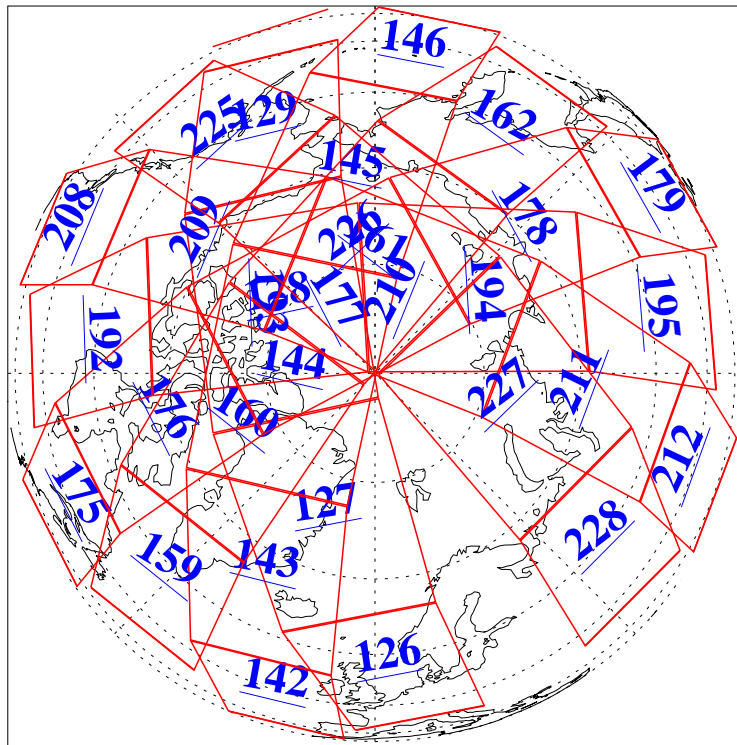

L1B Availability
AMSU Granules: 240
HSB Granules: 0
AIRS Granules: 240

11 Feb 2019
DoY 42
Aqua Day 6127
Granules: 1 to 120

Granules: 121 to 240

Legend: AMSU Available, HSB Available, AIRS Available

L1B Availability
AMSU Granules: 240
HSB Granules: 0
AIRS Granules: 240

11 Feb 2019
DoY 42
Aqua Day 6127
Ascending Granules

Descending Granules

Legend: AMSU Available, HSB Available, AIRS Available

L1B Availability
AMSU Granules: 240
HSB Granules: 0
AIRS Granules: 240

11 Feb 2019
DoY 42
Aqua Day 6127

Northern Hemisphere Granules

Southern Hemisphere Granules

Legend: AMSU Available, HSB Available, AIRS Available