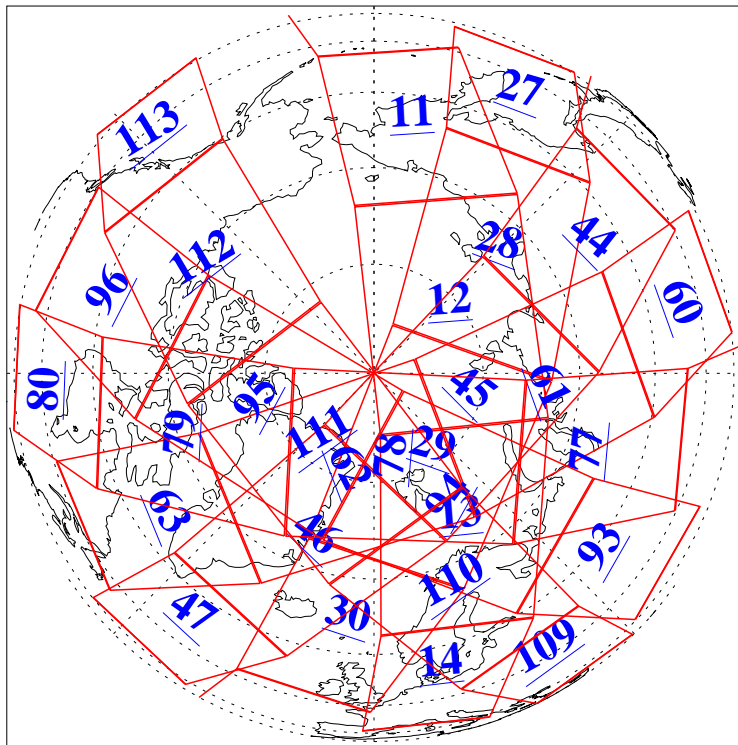

L1B Availability
AMSU Granules: 240
HSB Granules: 0
AIRS Granules: 240

11 Feb 2019
DoY 42
Aqua Day 6127
Granules: 1 to 120

Granules: 121 to 240

Legend: AMSU Available, HSB Available, AIRS Available

L1B Availability
AMSU Granules: 240
HSB Granules: 0
AIRS Granules: 240

11 Feb 2019
DoY 42
Aqua Day 6127
Ascending Granules

Descending Granules

Legend: AMSU Available, HSB Available, AIRS Available

L1B Availability
AMSU Granules: 240
HSB Granules: 0
AIRS Granules: 240

11 Feb 2019
DoY 42
Aqua Day 6127

Northern Hemisphere Granules

Southern Hemisphere Granules

Legend: AMSU Available, HSB Available, AIRS Available