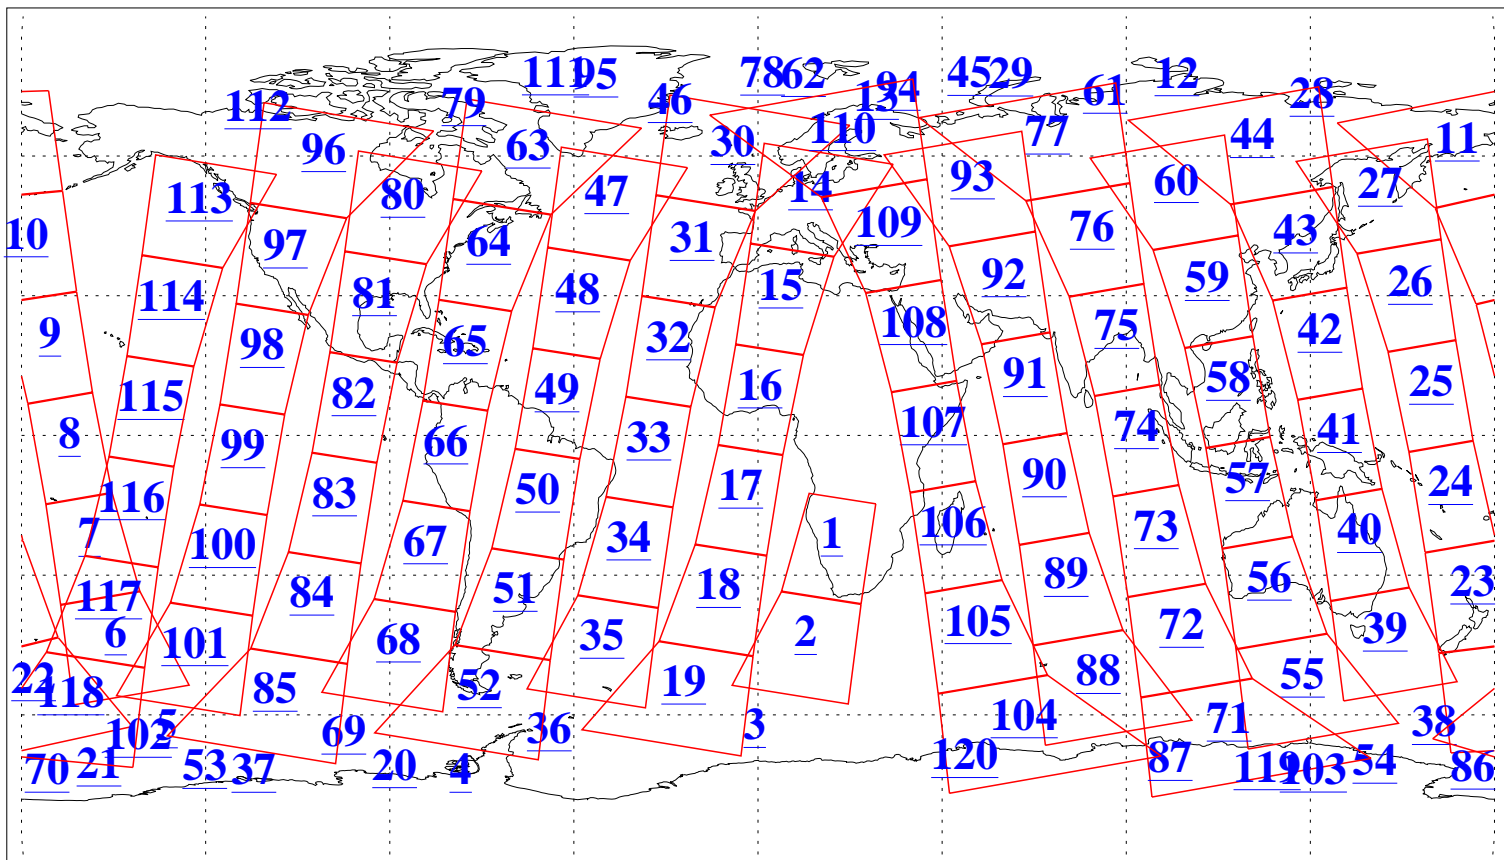

L1B Availability
AMSU Granules: 240
HSB Granules: 0
AIRS Granules: 240

11 Feb 2019
DoY 42
Aqua Day 6127
Granules: 1 to 120

Granules: 121 to 240

Legend: AMSU Available, HSB Available, AIRS Available

L1B Availability
AMSU Granules: 240
HSB Granules: 0
AIRS Granules: 240

11 Feb 2019
DoY 42
Aqua Day 6127
Ascending Granules

Descending Granules

Legend: AMSU Available, HSB Available, AIRS Available

L1B Availability
AMSU Granules: 240
HSB Granules: 0
AIRS Granules: 240

11 Feb 2019
DoY 42
Aqua Day 6127

Northern Hemisphere Granules

Southern Hemisphere Granules

Legend: AMSU Available, HSB Available, AIRS Available