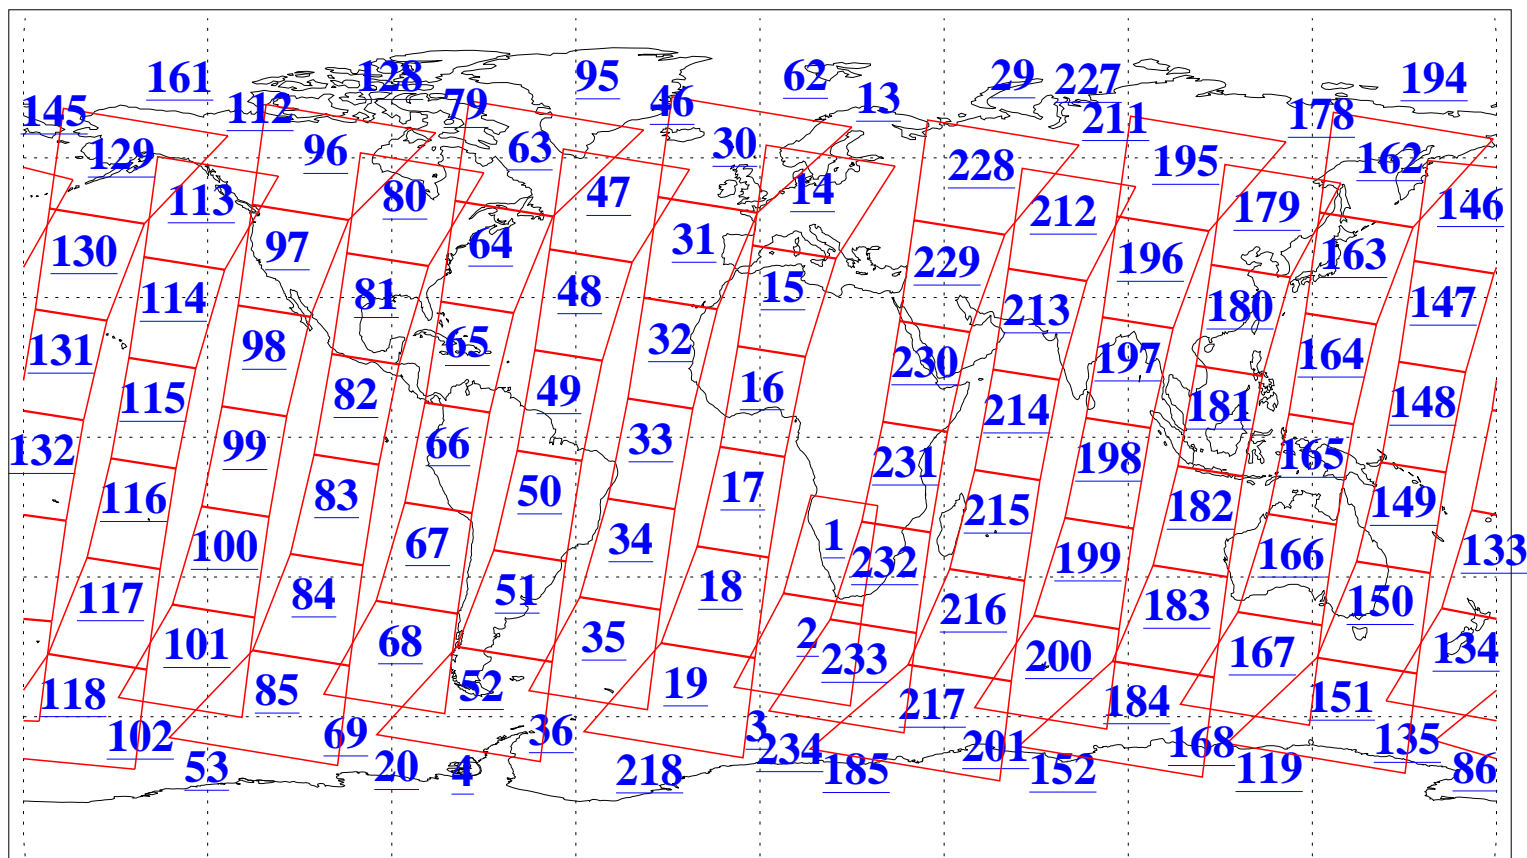

L1B Availability
AMSU Granules: 240
HSB Granules: 0
AIRS Granules: 240

11 Feb 2019
DoY 42
Aqua Day 6127
Granules: 1 to 120

Granules: 121 to 240

Legend: AMSU Available, HSB Available, AIRS Available

L1B Availability
AMSU Granules: 240
HSB Granules: 0
AIRS Granules: 240

11 Feb 2019
DoY 42
Aqua Day 6127
Ascending Granules

Descending Granules

Legend: AMSU Available, HSB Available, AIRS Available

L1B Availability
AMSU Granules: 240
HSB Granules: 0
AIRS Granules: 240

11 Feb 2019
DoY 42
Aqua Day 6127

Northern Hemisphere Granules

Southern Hemisphere Granules

Legend: AMSU Available, HSB Available, AIRS Available