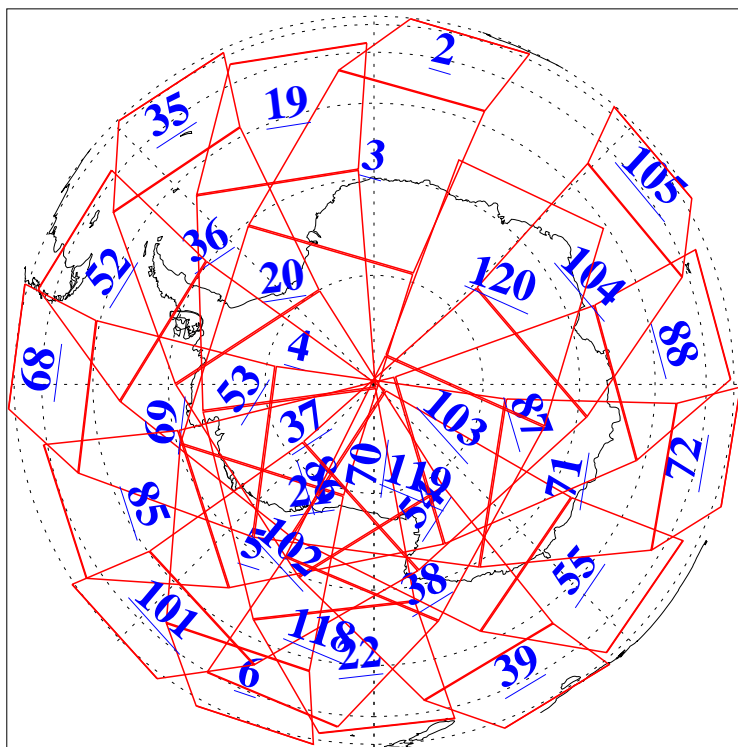

L1B Availability
AMSU Granules: 240
HSB Granules: 0
AIRS Granules: 240

11 Feb 2019
DoY 42
Aqua Day 6127
Granules: 1 to 120

Granules: 121 to 240

Legend: AMSU Available, HSB Available, AIRS Available

L1B Availability
AMSU Granules: 240
HSB Granules: 0
AIRS Granules: 240

11 Feb 2019
DoY 42
Aqua Day 6127
Ascending Granules

Descending Granules

Legend: AMSU Available, HSB Available, AIRS Available

L1B Availability
AMSU Granules: 240
HSB Granules: 0
AIRS Granules: 240

11 Feb 2019
DoY 42
Aqua Day 6127

Northern Hemisphere Granules

Southern Hemisphere Granules

Legend: AMSU Available, HSB Available, AIRS Available