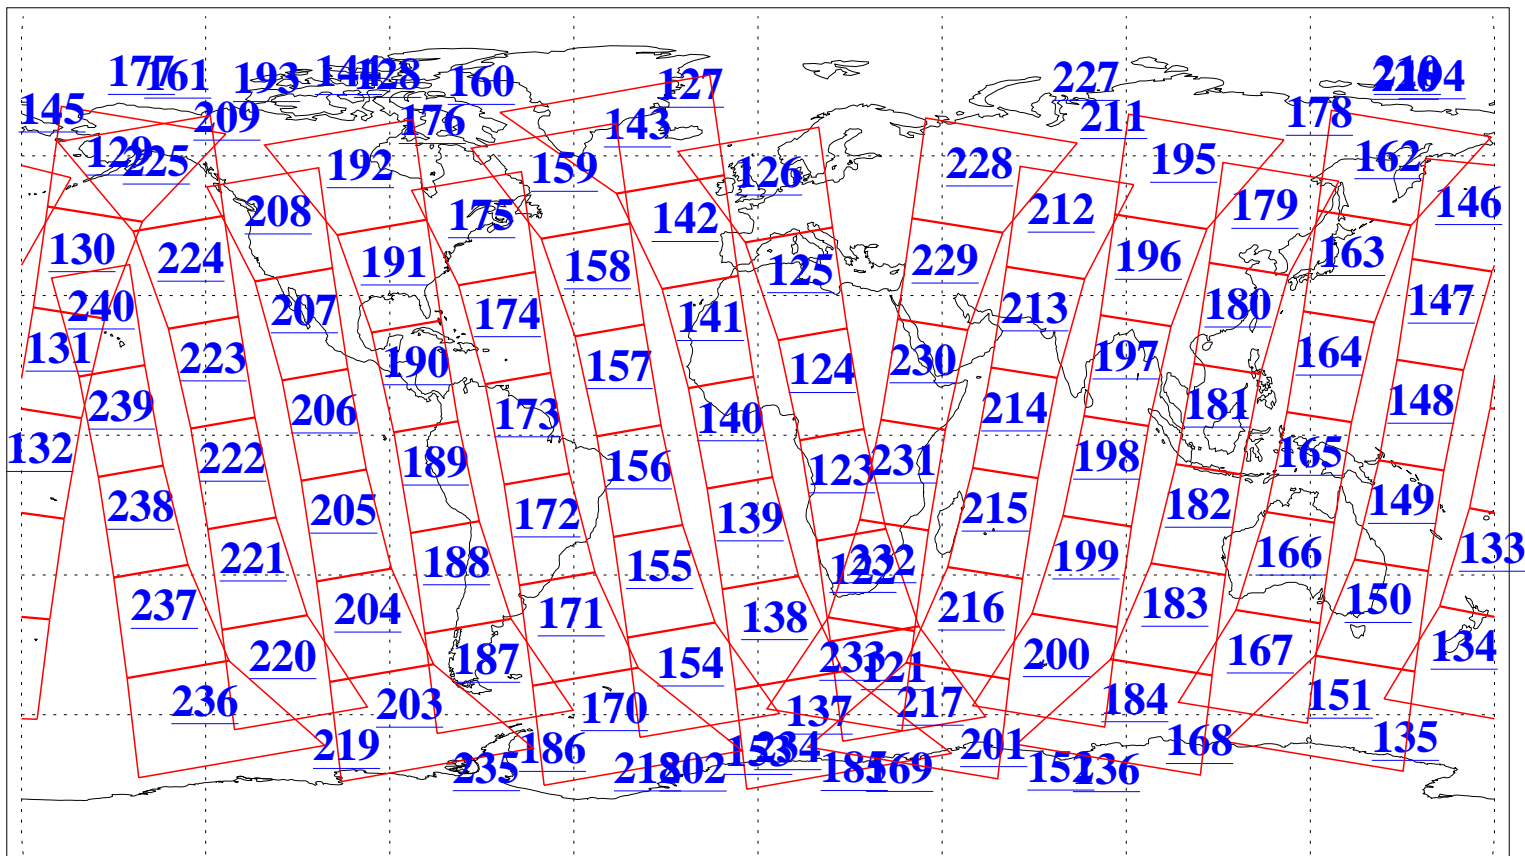

L1B Availability
AMSU Granules: 240
HSB Granules: 0
AIRS Granules: 240

11 Feb 2019
DoY 42
Aqua Day 6127
Granules: 1 to 120

Granules: 121 to 240

Legend: AMSU Available, HSB Available, AIRS Available

L1B Availability
AMSU Granules: 240
HSB Granules: 0
AIRS Granules: 240

11 Feb 2019
DoY 42
Aqua Day 6127
Ascending Granules

Descending Granules

Legend: AMSU Available, HSB Available, AIRS Available

L1B Availability
AMSU Granules: 240
HSB Granules: 0
AIRS Granules: 240

11 Feb 2019
DoY 42
Aqua Day 6127

Northern Hemisphere Granules

Southern Hemisphere Granules

Legend: AMSU Available, HSB Available, AIRS Available