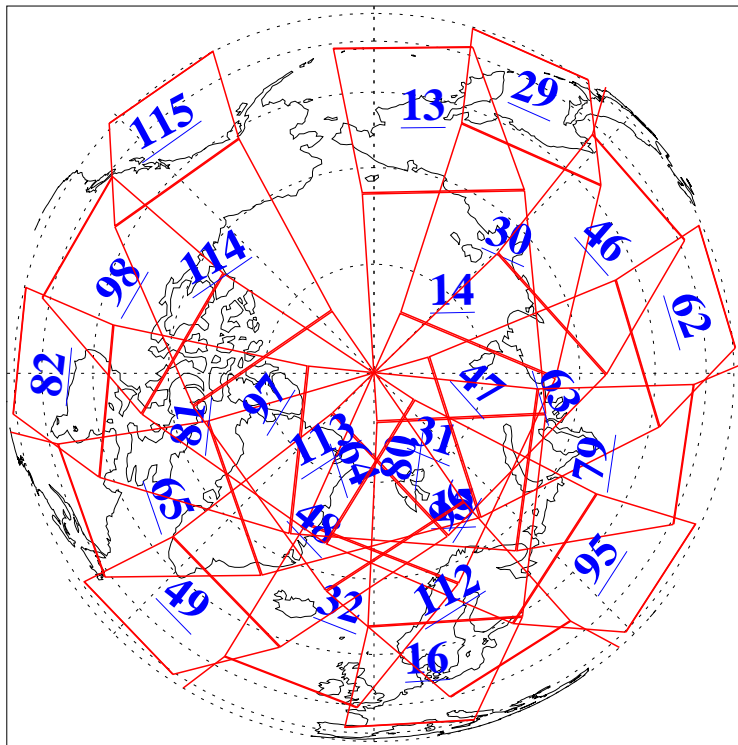

L1B Availability
AMSU Granules: 240
HSB Granules: 0
AIRS Granules: 240

9 Feb 2019
DoY 40
Aqua Day 6125
Granules: 1 to 120

Granules: 121 to 240

Legend: AMSU Available, HSB Available, AIRS Available

L1B Availability
AMSU Granules: 240
HSB Granules: 0
AIRS Granules: 240

9 Feb 2019
DoY 40
Aqua Day 6125

Ascending Granules

Descending Granules

Legend: AMSU Available, HSB Available, AIRS Available

L1B Availability
 AMSU Granules: 240
 HSB Granules: 0
 AIRS Granules: 240

9 Feb 2019
 DoY 40
 Aqua Day 6125

Northern Hemisphere Granules

Southern Hemisphere Granules

Legend: AMSU Available, HSB Available, AIRS Available