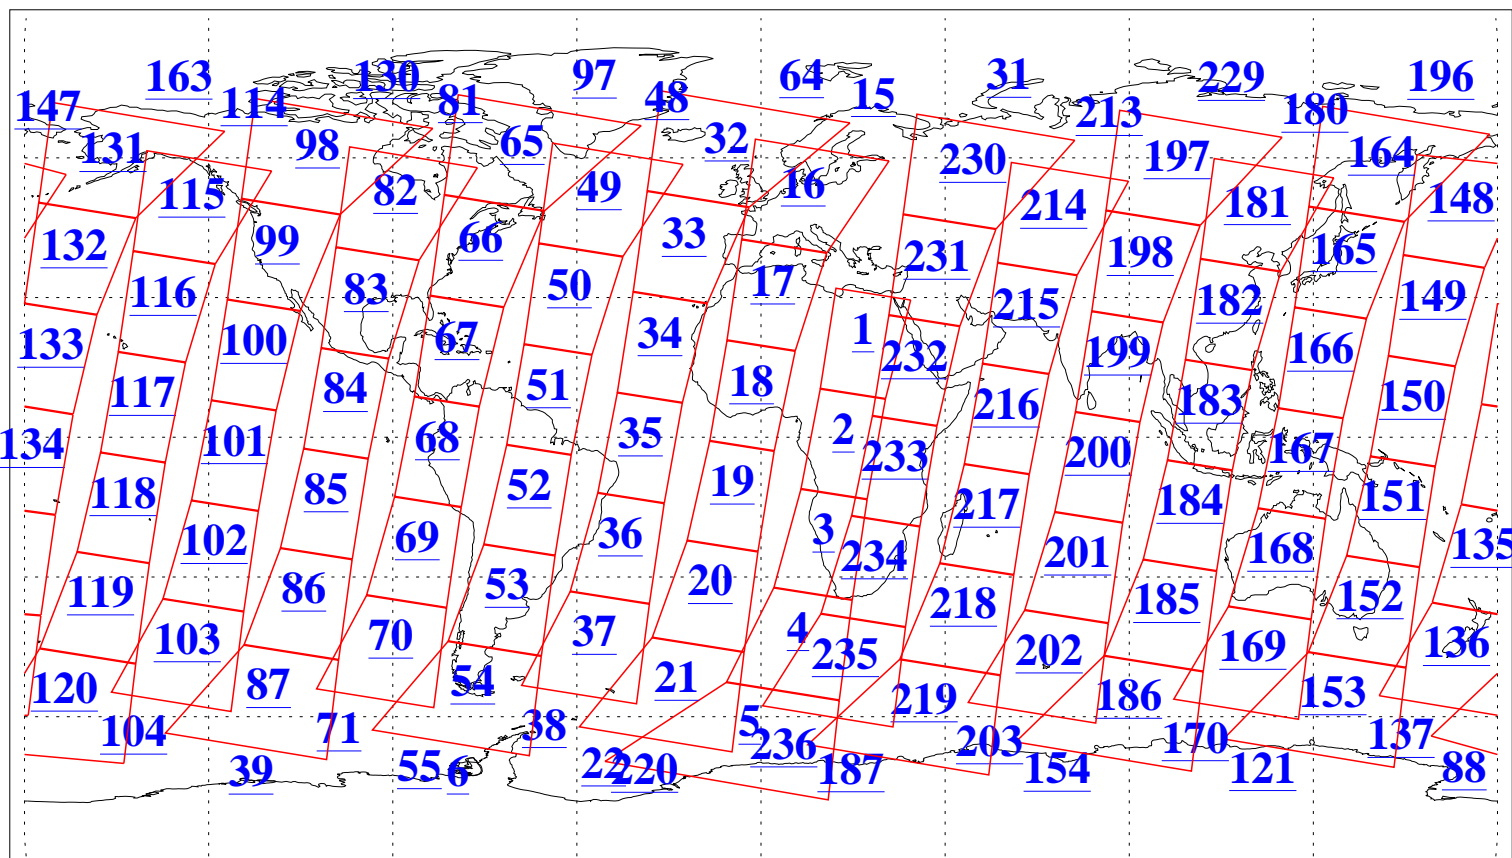

L1B Availability
AMSU Granules: 240
HSB Granules: 0
AIRS Granules: 240

9 Feb 2019
DoY 40
Aqua Day 6125
Granules: 1 to 120

Granules: 121 to 240

Legend: AMSU Available, HSB Available, AIRS Available

L1B Availability
AMSU Granules: 240
HSB Granules: 0
AIRS Granules: 240

9 Feb 2019
DoY 40
Aqua Day 6125

Ascending Granules

Descending Granules

Legend: AMSU Available, HSB Available, AIRS Available

L1B Availability
 AMSU Granules: 240
 HSB Granules: 0
 AIRS Granules: 240

9 Feb 2019
 DoY 40
 Aqua Day 6125

Northern Hemisphere Granules

Southern Hemisphere Granules

Legend: AMSU Available, HSB Available, AIRS Available