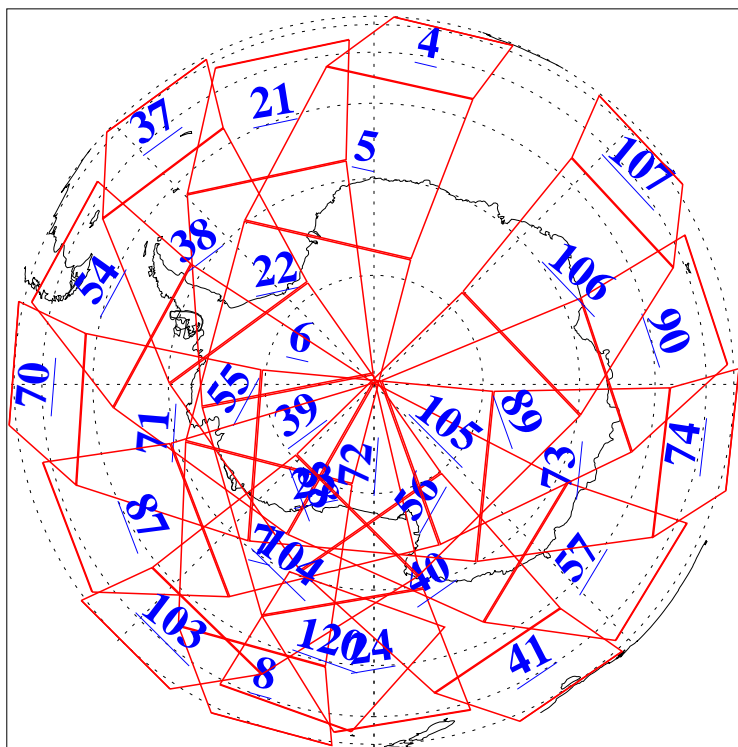

L1B Availability
AMSU Granules: 240
HSB Granules: 0
AIRS Granules: 240

9 Feb 2019
DoY 40
Aqua Day 6125
Granules: 1 to 120

Granules: 121 to 240

Legend: AMSU Available, HSB Available, AIRS Available

L1B Availability
AMSU Granules: 240
HSB Granules: 0
AIRS Granules: 240

9 Feb 2019
DoY 40
Aqua Day 6125

Ascending Granules

Descending Granules

Legend: AMSU Available, HSB Available, AIRS Available

L1B Availability
 AMSU Granules: 240
 HSB Granules: 0
 AIRS Granules: 240

9 Feb 2019
 DoY 40
 Aqua Day 6125

Northern Hemisphere Granules

Southern Hemisphere Granules

Legend: AMSU Available, HSB Available, AIRS Available