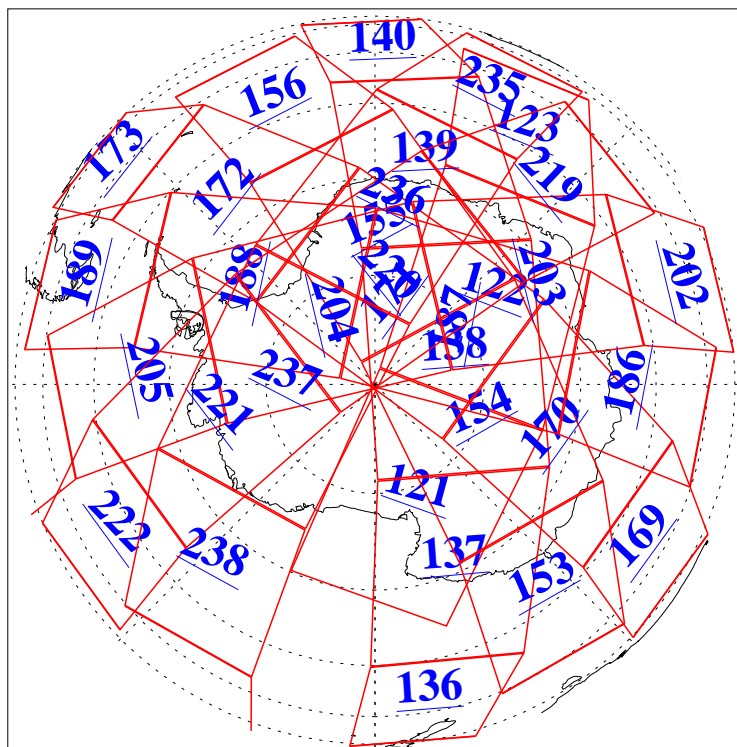

L1B Availability
AMSU Granules: 240
HSB Granules: 0
AIRS Granules: 240

9 Feb 2019
DoY 40
Aqua Day 6125
Granules: 1 to 120

Granules: 121 to 240

Legend: AMSU Available, HSB Available, AIRS Available

L1B Availability
AMSU Granules: 240
HSB Granules: 0
AIRS Granules: 240

9 Feb 2019
DoY 40
Aqua Day 6125

Ascending Granules

Descending Granules

Legend: AMSU Available, HSB Available, AIRS Available

L1B Availability
 AMSU Granules: 240
 HSB Granules: 0
 AIRS Granules: 240

9 Feb 2019
 DoY 40
 Aqua Day 6125

Northern Hemisphere Granules

Southern Hemisphere Granules

Legend: AMSU Available, HSB Available, AIRS Available