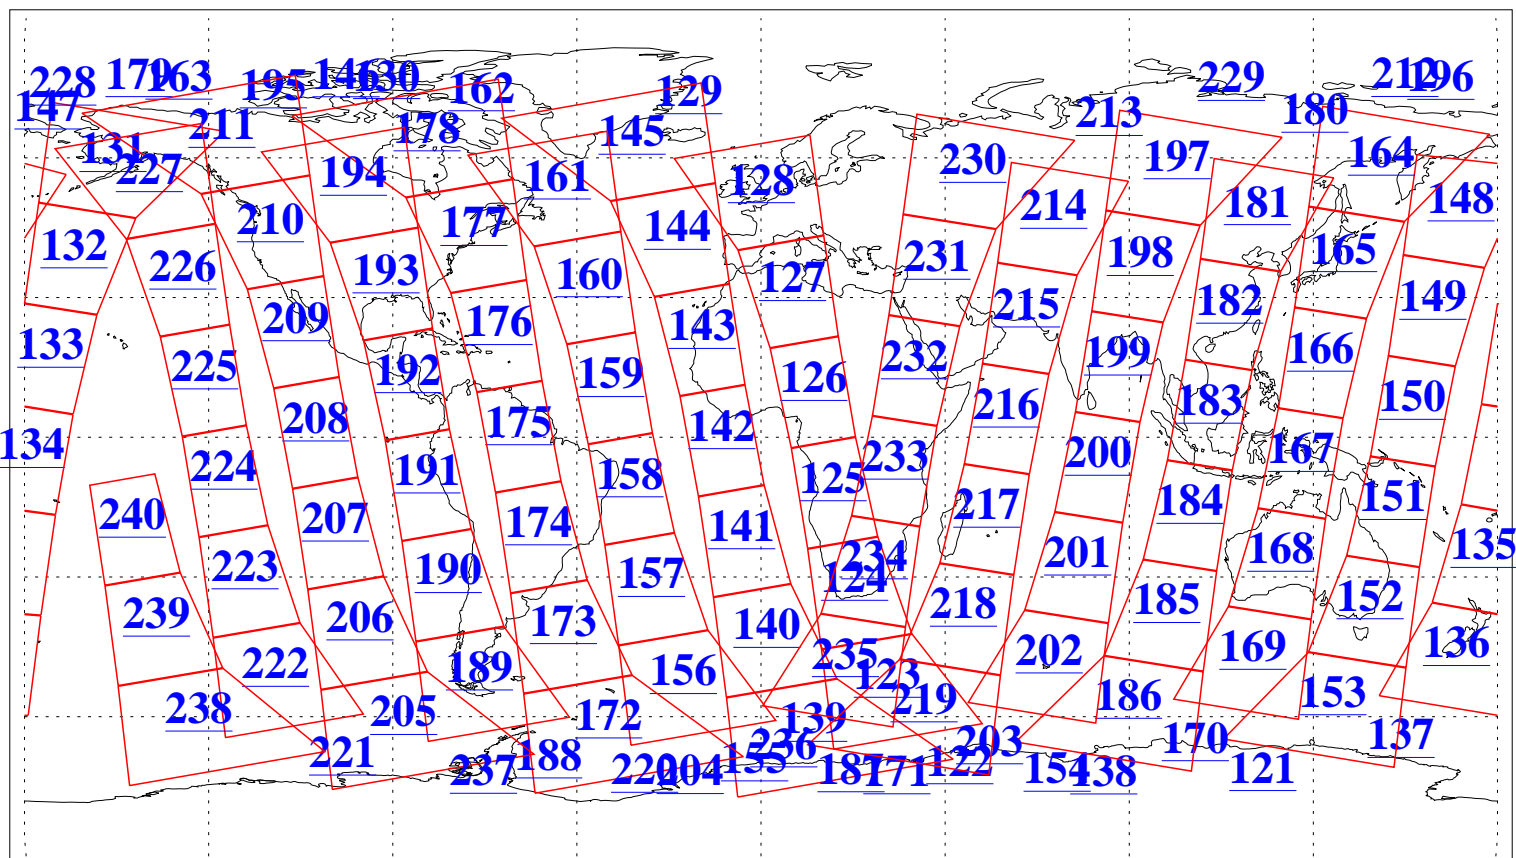

L1B Availability
AMSU Granules: 240
HSB Granules: 0
AIRS Granules: 240

9 Feb 2019
DoY 40
Aqua Day 6125
Granules: 1 to 120

Granules: 121 to 240

Legend: AMSU Available, HSB Available, AIRS Available

L1B Availability
AMSU Granules: 240
HSB Granules: 0
AIRS Granules: 240

9 Feb 2019
DoY 40
Aqua Day 6125

Ascending Granules

Descending Granules

Legend: AMSU Available, HSB Available, AIRS Available

L1B Availability
 AMSU Granules: 240
 HSB Granules: 0
 AIRS Granules: 240

9 Feb 2019
 DoY 40
 Aqua Day 6125

Northern Hemisphere Granules

Southern Hemisphere Granules

Legend: AMSU Available, HSB Available, AIRS Available