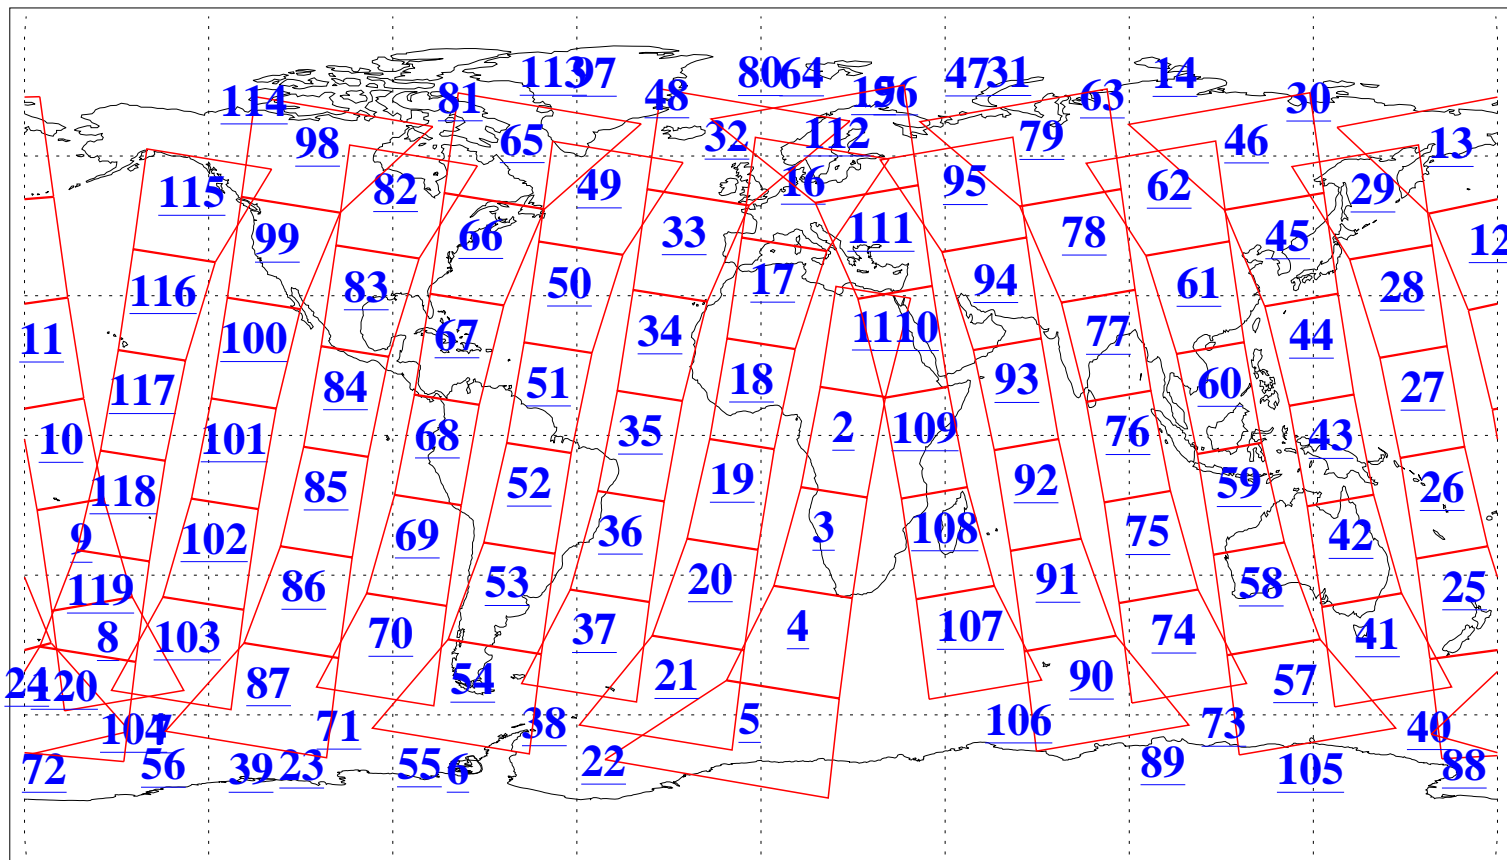

L1B Availability
AMSU Granules: 240
HSB Granules: 0
AIRS Granules: 240

9 Feb 2019
DoY 40
Aqua Day 6125
Granules: 1 to 120

Granules: 121 to 240

Legend: AMSU Available, HSB Available, AIRS Available

L1B Availability
AMSU Granules: 240
HSB Granules: 0
AIRS Granules: 240

9 Feb 2019
DoY 40
Aqua Day 6125

Ascending Granules

Descending Granules

Legend: AMSU Available, HSB Available, AIRS Available

L1B Availability
 AMSU Granules: 240
 HSB Granules: 0
 AIRS Granules: 240

9 Feb 2019
 DoY 40
 Aqua Day 6125

Northern Hemisphere Granules

Southern Hemisphere Granules

Legend: AMSU Available, HSB Available, AIRS Available