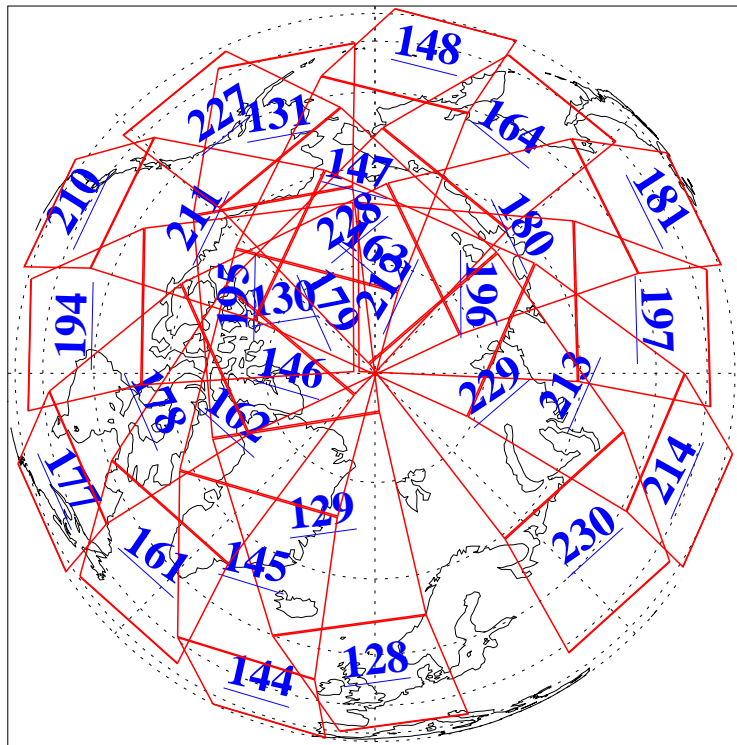

9 Feb 2019
DoY 40
Aqua Day 6125

Ascending Granules

Descending Granules

Legend: AMSU Available, HSB Available, AIRS Available

L1B Availability
 AMSU Granules: 240
 HSB Granules: 0
 AIRS Granules: 240

9 Feb 2019
 DoY 40
 Aqua Day 6125

Northern Hemisphere Granules

Southern Hemisphere Granules

Legend: AMSU Available, HSB Available, AIRS Available