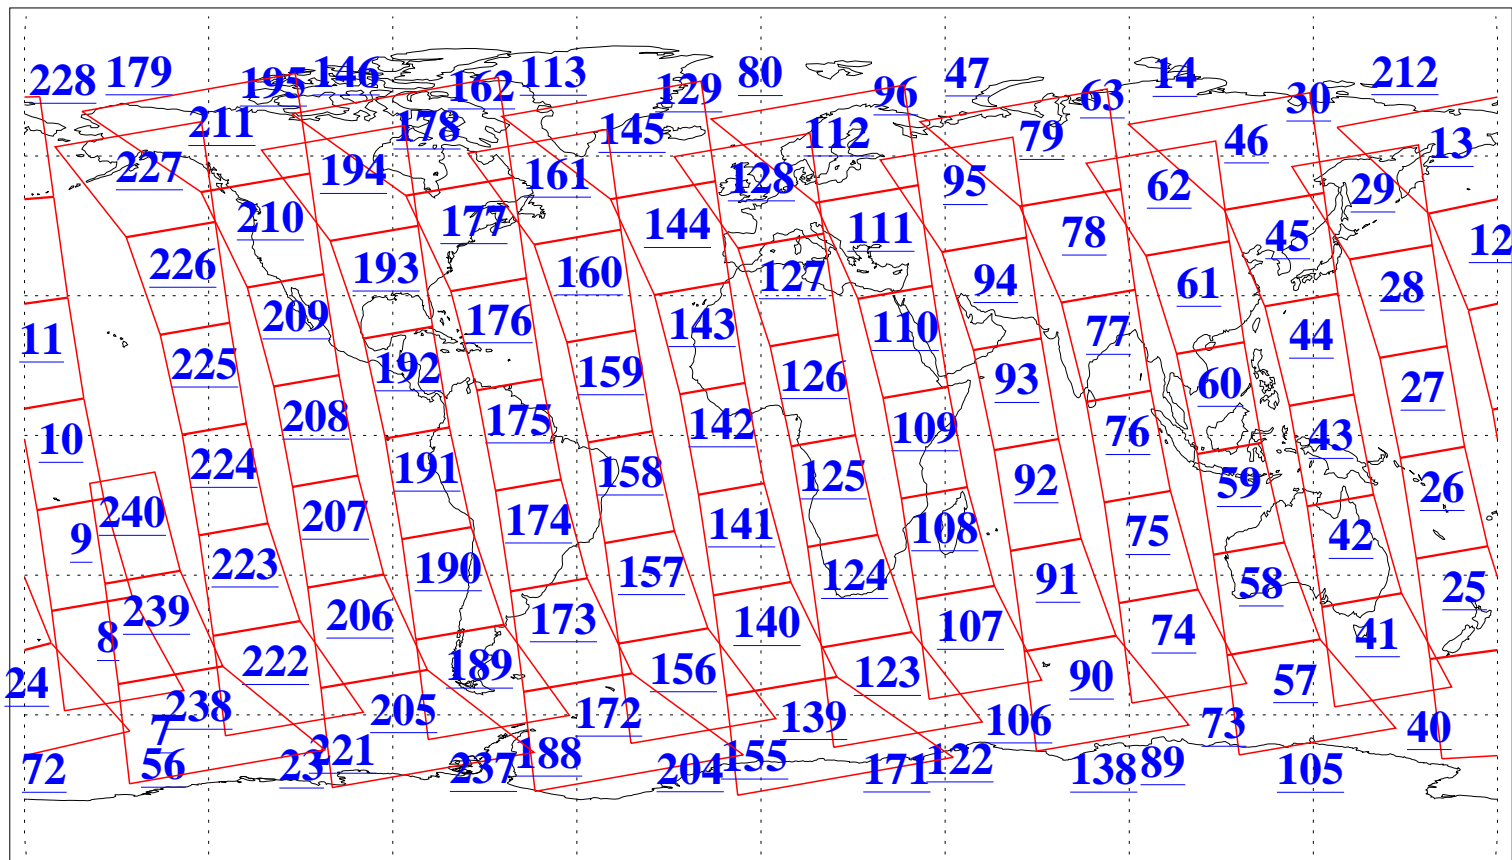

L1B Availability
AMSU Granules: 240
HSB Granules: 0
AIRS Granules: 240

9 Feb 2019
DoY 40
Aqua Day 6125
Granules: 1 to 120

Granules: 121 to 240

Legend: AMSU Available, HSB Available, AIRS Available

L1B Availability
AMSU Granules: 240
HSB Granules: 0
AIRS Granules: 240

9 Feb 2019
DoY 40
Aqua Day 6125

Ascending Granules

Descending Granules

Legend: AMSU Available, HSB Available, AIRS Available

L1B Availability
 AMSU Granules: 240
 HSB Granules: 0
 AIRS Granules: 240

9 Feb 2019
 DoY 40
 Aqua Day 6125

Northern Hemisphere Granules

Southern Hemisphere Granules

Legend: AMSU Available, HSB Available, AIRS Available