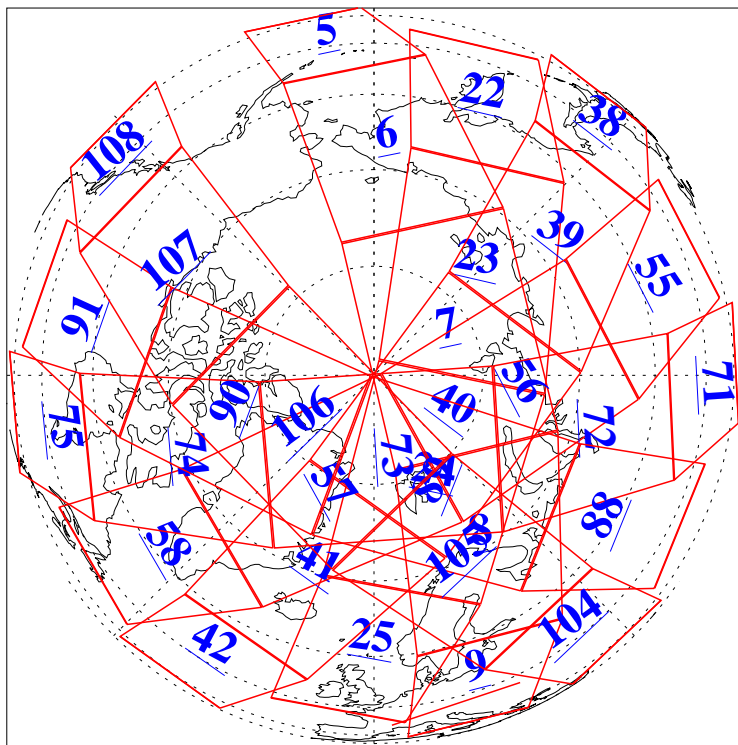

L1B Availability
AMSU Granules: 240
HSB Granules: 0
AIRS Granules: 240

8 Feb 2019
DoY 39
Aqua Day 6124
Granules: 1 to 120

Granules: 121 to 240

Legend: AMSU Available, HSB Available, AIRS Available

L1B Availability
AMSU Granules: 240
HSB Granules: 0
AIRS Granules: 240

8 Feb 2019
DoY 39
Aqua Day 6124
Ascending Granules

Descending Granules

Legend: AMSU Available, HSB Available, AIRS Available

L1B Availability
AMSU Granules: 240
HSB Granules: 0
AIRS Granules: 240

8 Feb 2019
DoY 39
Aqua Day 6124

Northern Hemisphere Granules

Southern Hemisphere Granules

Legend: AMSU Available, HSB Available, AIRS Available