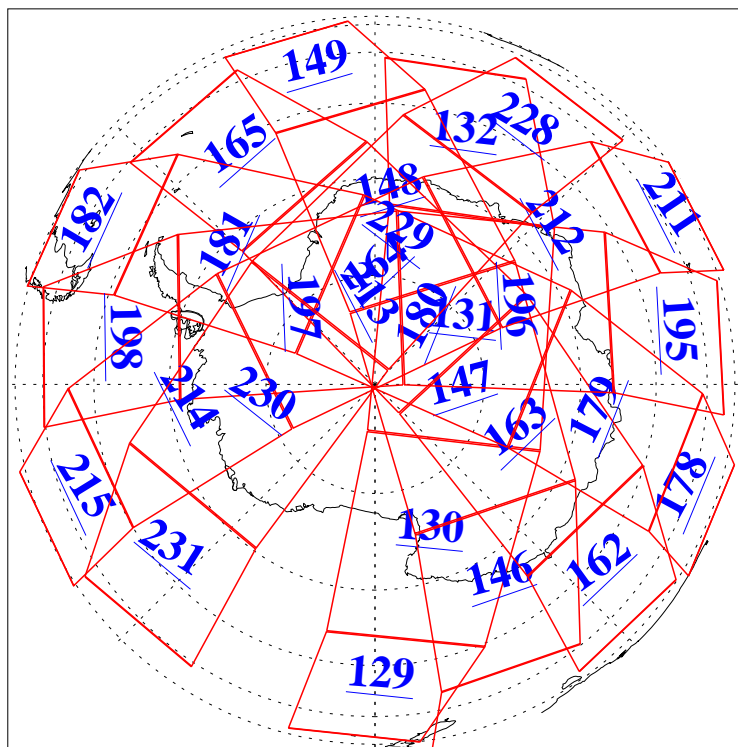

8 Feb 2019
DoY 39
Aqua Day 6124
Ascending Granules

Descending Granules

Legend: AMSU Available, HSB Available, AIRS Available

L1B Availability
AMSU Granules: 240
HSB Granules: 0
AIRS Granules: 240

8 Feb 2019
DoY 39
Aqua Day 6124

Northern Hemisphere Granules

Southern Hemisphere Granules

Legend: AMSU Available, HSB Available, AIRS Available