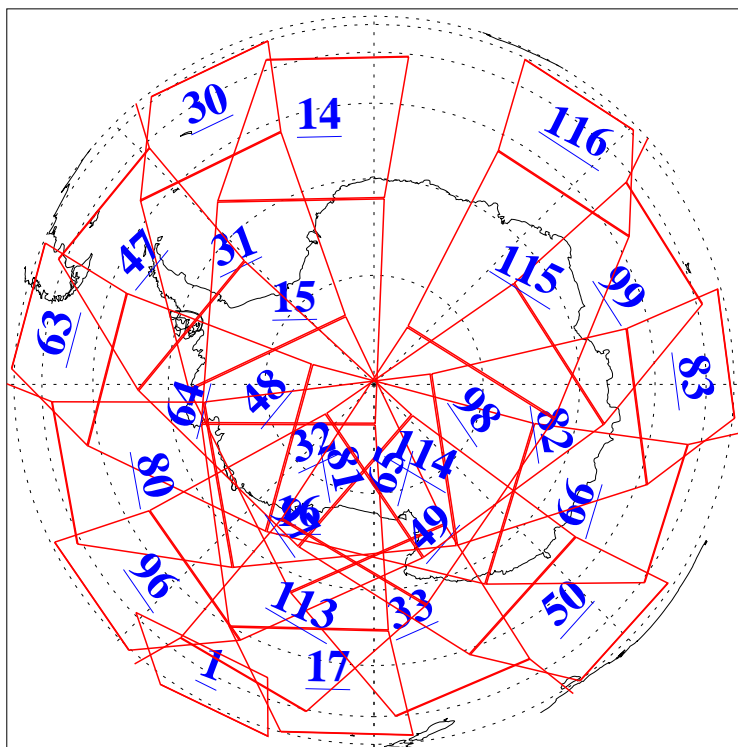

L1B Availability
AMSU Granules: 240
HSB Granules: 0
AIRS Granules: 240

8 Feb 2019
DoY 39
Aqua Day 6124
Granules: 1 to 120

Granules: 121 to 240

Legend: AMSU Available, HSB Available, AIRS Available

L1B Availability
AMSU Granules: 240
HSB Granules: 0
AIRS Granules: 240

8 Feb 2019
DoY 39
Aqua Day 6124
Ascending Granules

Descending Granules

Legend: AMSU Available, HSB Available, AIRS Available

L1B Availability
AMSU Granules: 240
HSB Granules: 0
AIRS Granules: 240

8 Feb 2019
DoY 39
Aqua Day 6124

Northern Hemisphere Granules

Southern Hemisphere Granules

Legend: AMSU Available, HSB Available, AIRS Available