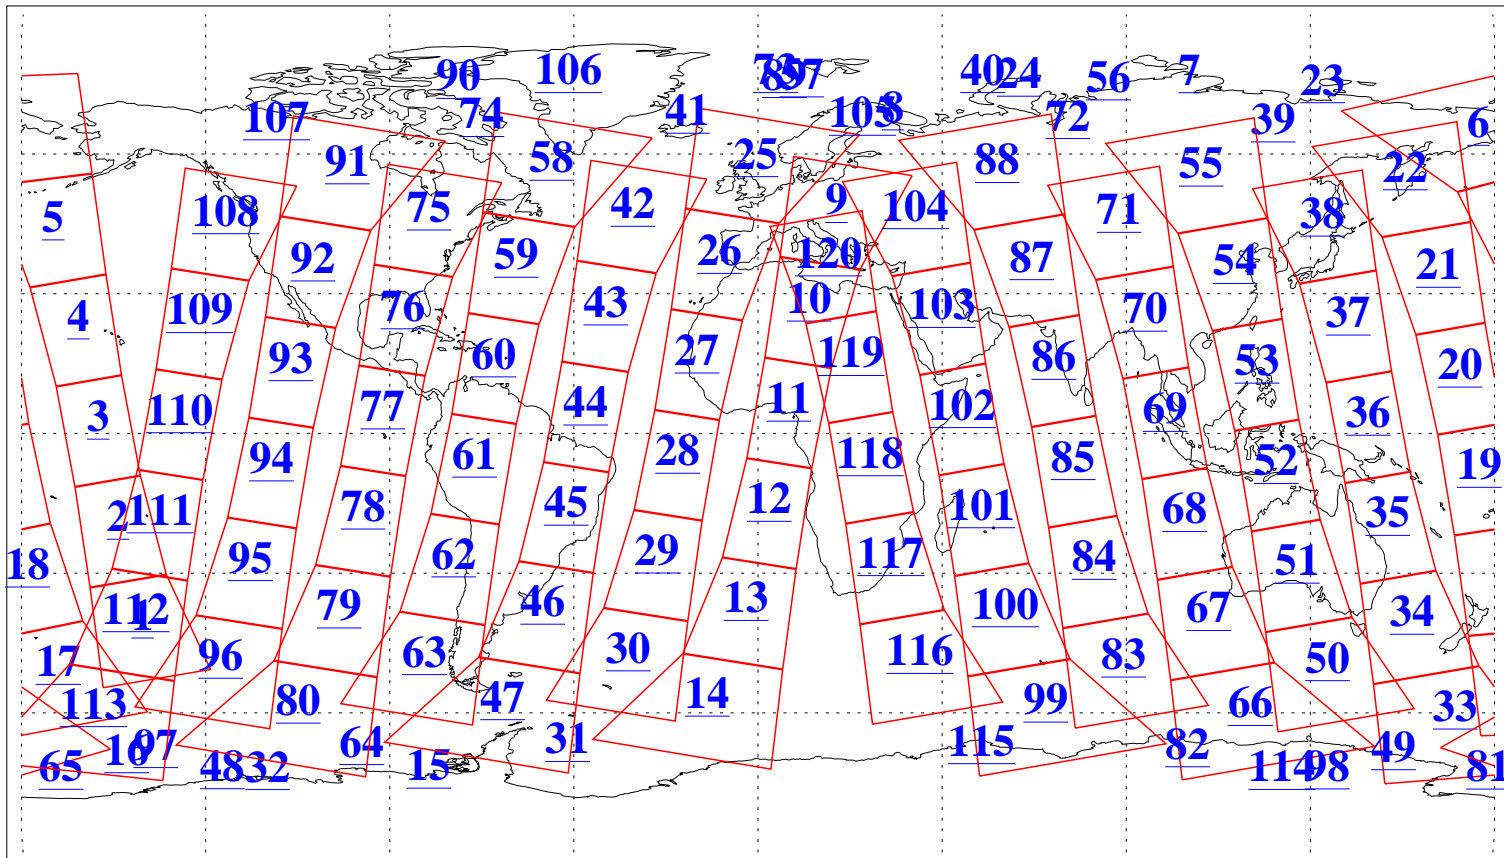

L1B Availability
AMSU Granules: 240
HSB Granules: 0
AIRS Granules: 240

8 Feb 2019
DoY 39
Aqua Day 6124
Granules: 1 to 120

Granules: 121 to 240

Legend: AMSU Available, HSB Available, AIRS Available

L1B Availability
AMSU Granules: 240
HSB Granules: 0
AIRS Granules: 240

8 Feb 2019
DoY 39
Aqua Day 6124
Ascending Granules

Descending Granules

Legend: AMSU Available, HSB Available, AIRS Available

L1B Availability
AMSU Granules: 240
HSB Granules: 0
AIRS Granules: 240

8 Feb 2019
DoY 39
Aqua Day 6124

Northern Hemisphere Granules

Southern Hemisphere Granules

Legend: AMSU Available, HSB Available, AIRS Available