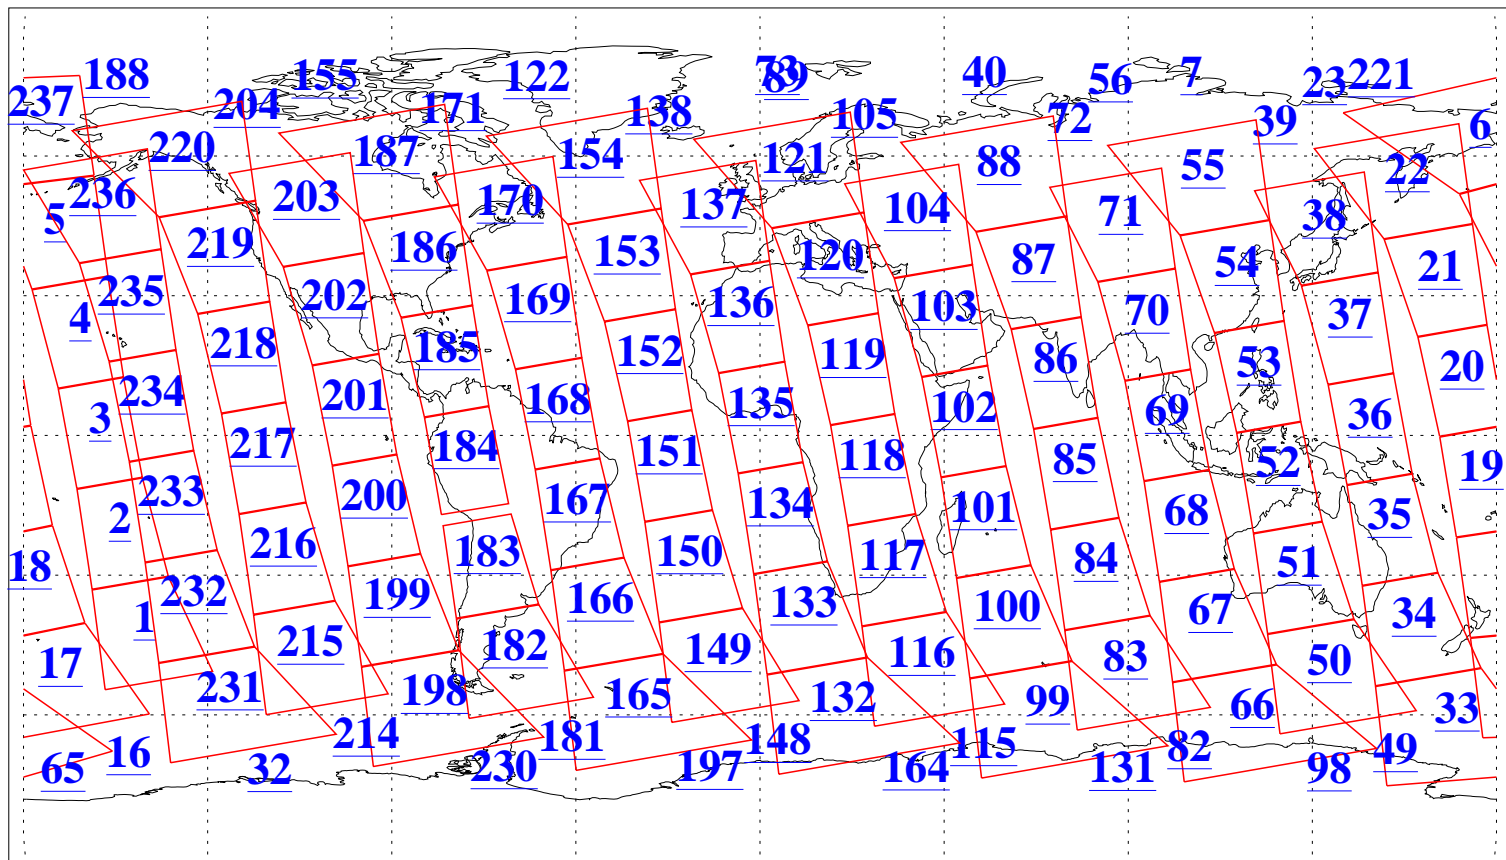

L1B Availability
AMSU Granules: 240
HSB Granules: 0
AIRS Granules: 240

8 Feb 2019
DoY 39
Aqua Day 6124
Granules: 1 to 120

Granules: 121 to 240

Legend: AMSU Available, HSB Available, AIRS Available

L1B Availability
AMSU Granules: 240
HSB Granules: 0
AIRS Granules: 240

8 Feb 2019
DoY 39
Aqua Day 6124
Ascending Granules

Descending Granules

Legend: AMSU Available, HSB Available, AIRS Available

L1B Availability
AMSU Granules: 240
HSB Granules: 0
AIRS Granules: 240

8 Feb 2019
DoY 39
Aqua Day 6124

Northern Hemisphere Granules

Southern Hemisphere Granules

Legend: AMSU Available, HSB Available, AIRS Available