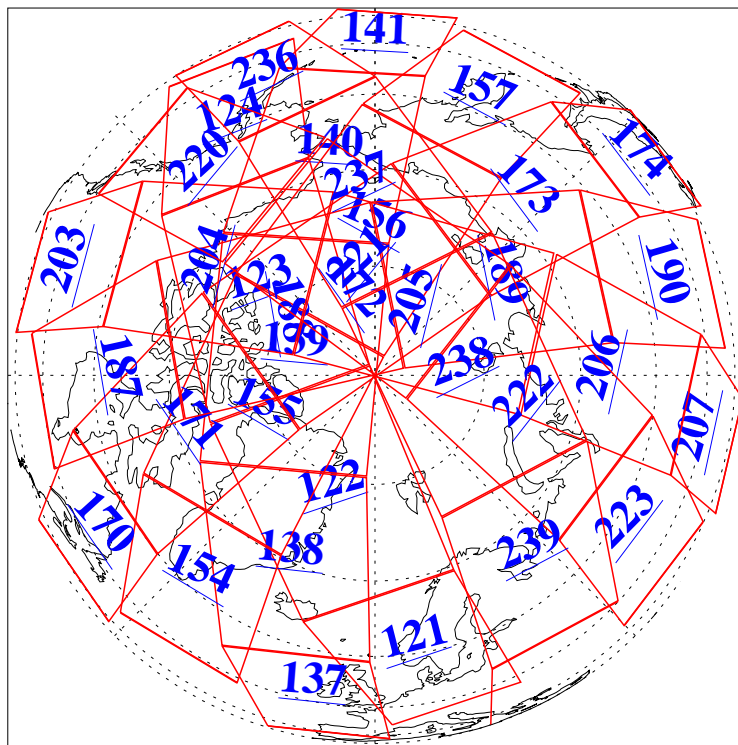

8 Feb 2019
DoY 39
Aqua Day 6124
Ascending Granules

Descending Granules

Legend: AMSU Available, HSB Available, AIRS Available

L1B Availability
AMSU Granules: 240
HSB Granules: 0
AIRS Granules: 240

8 Feb 2019
DoY 39
Aqua Day 6124

Northern Hemisphere Granules

Southern Hemisphere Granules

Legend: AMSU Available, HSB Available, AIRS Available