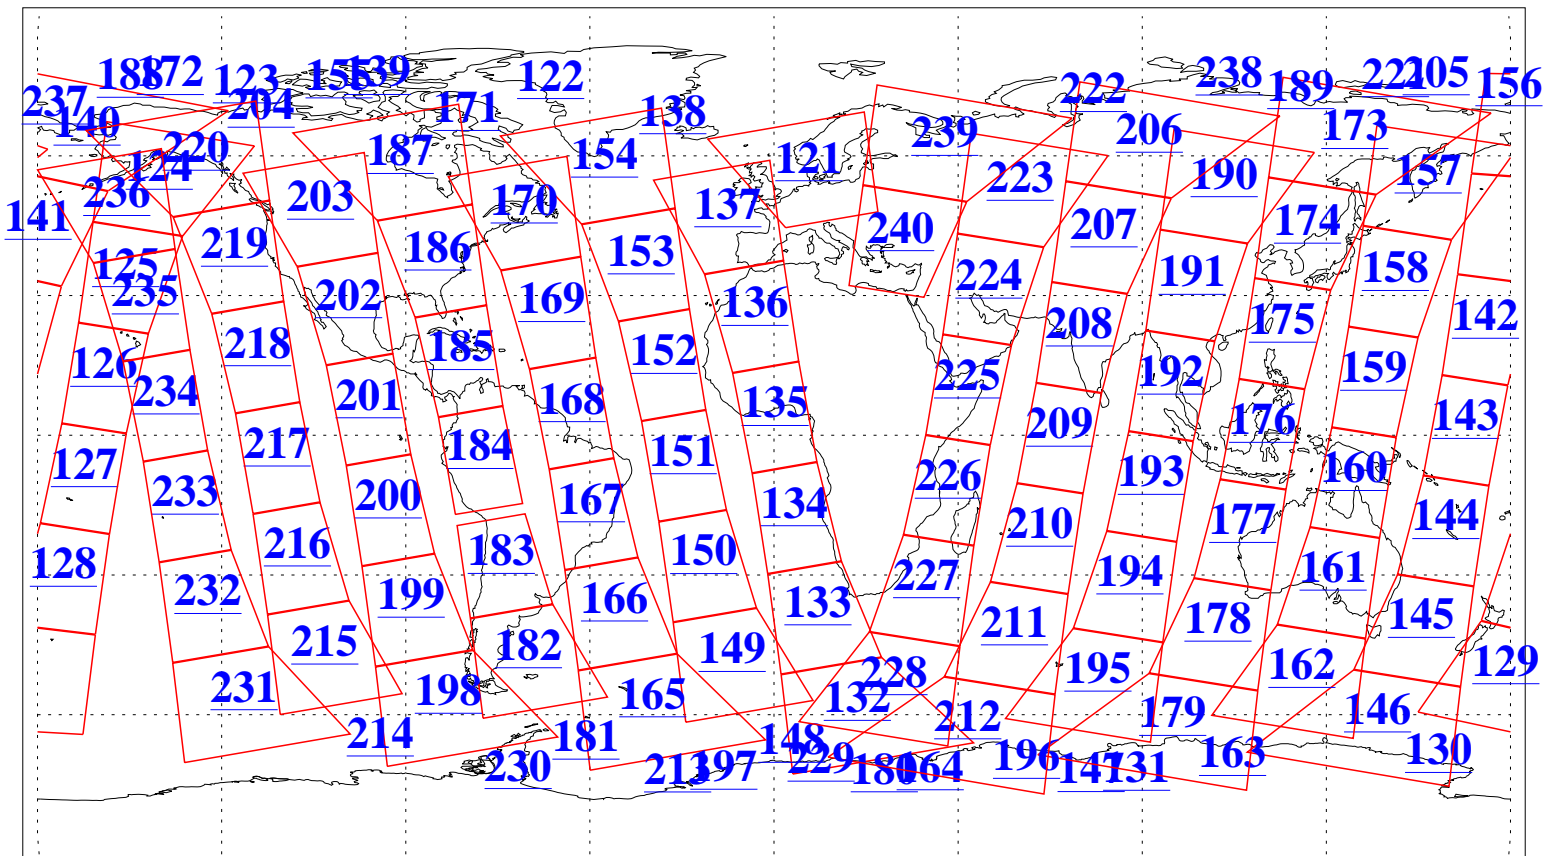

L1B Availability
AMSU Granules: 240
HSB Granules: 0
AIRS Granules: 240

8 Feb 2019
DoY 39
Aqua Day 6124
Granules: 1 to 120

Granules: 121 to 240

Legend: AMSU Available, HSB Available, AIRS Available

L1B Availability
AMSU Granules: 240
HSB Granules: 0
AIRS Granules: 240

8 Feb 2019
DoY 39
Aqua Day 6124
Ascending Granules

Descending Granules

Legend: AMSU Available, HSB Available, AIRS Available

L1B Availability
AMSU Granules: 240
HSB Granules: 0
AIRS Granules: 240

8 Feb 2019
DoY 39
Aqua Day 6124

Northern Hemisphere Granules

Southern Hemisphere Granules

Legend: AMSU Available, HSB Available, AIRS Available