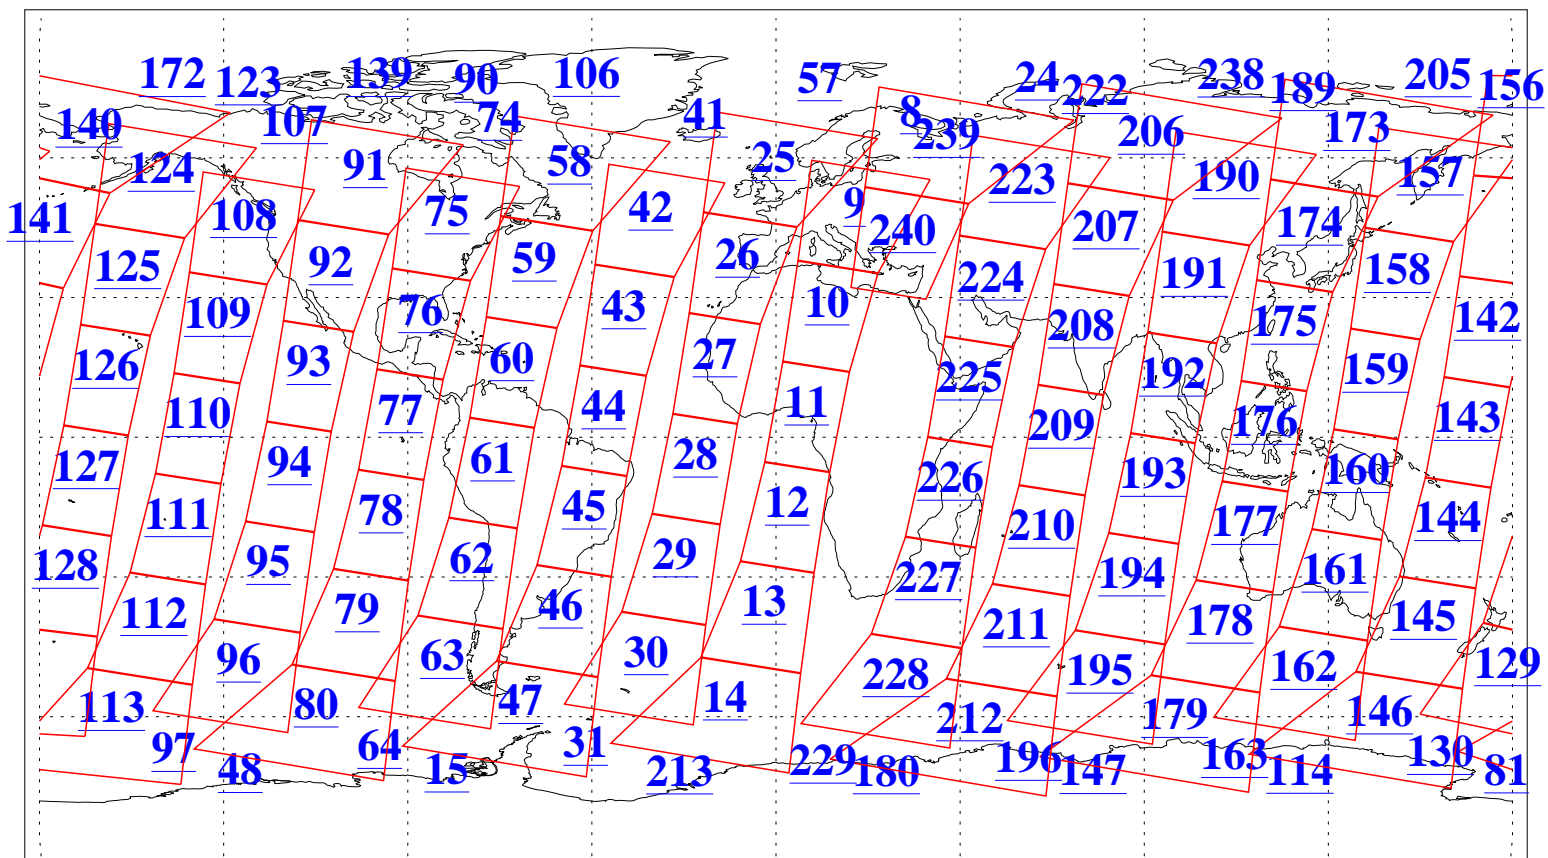

L1B Availability
AMSU Granules: 240
HSB Granules: 0
AIRS Granules: 240

8 Feb 2019
DoY 39
Aqua Day 6124
Granules: 1 to 120

Granules: 121 to 240

Legend: AMSU Available, HSB Available, AIRS Available

L1B Availability
AMSU Granules: 240
HSB Granules: 0
AIRS Granules: 240

8 Feb 2019
DoY 39
Aqua Day 6124
Ascending Granules

Descending Granules

Legend: AMSU Available, HSB Available, AIRS Available

L1B Availability
AMSU Granules: 240
HSB Granules: 0
AIRS Granules: 240

8 Feb 2019
DoY 39
Aqua Day 6124

Northern Hemisphere Granules

Southern Hemisphere Granules

Legend: AMSU Available, HSB Available, AIRS Available