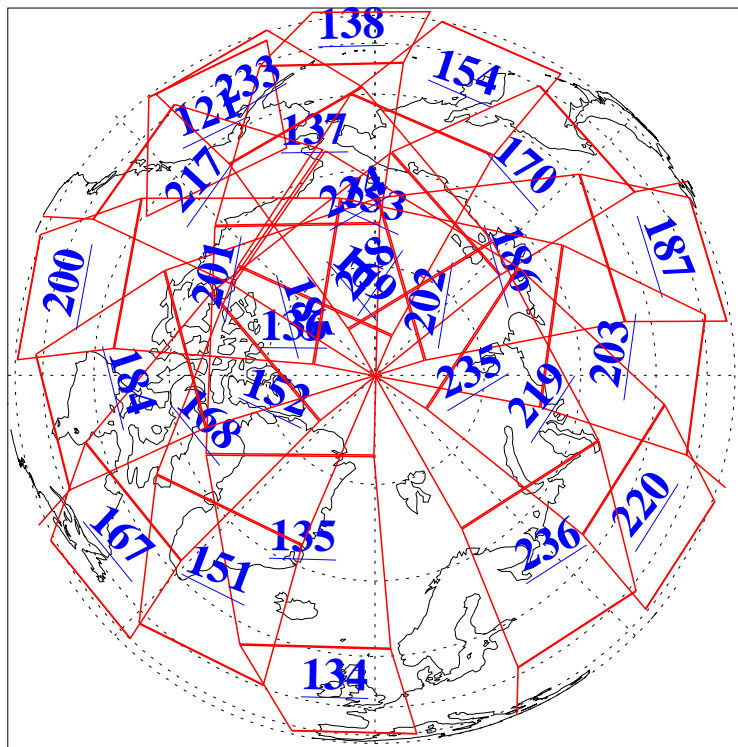

L1B Availability  
AMSU Granules: 240  
HSB Granules: 0  
AIRS Granules: 240

3 Feb 2019  
DoY 34  
Aqua Day 6119  
Granules: 1 to 120

Granules: 121 to 240

Legend: AMSU Available, HSB Available, AIRS Available

L1B Availability  
AMSU Granules: 240  
HSB Granules: 0  
AIRS Granules: 240

3 Feb 2019  
DoY 34  
Aqua Day 6119  
Ascending Granules

Descending Granules

Legend: AMSU Available, HSB Available, AIRS Available

L1B Availability  
 AMSU Granules: 240  
 HSB Granules: 0  
 AIRS Granules: 240

3 Feb 2019  
 DoY 34  
 Aqua Day 6119

Northern Hemisphere Granules

Southern Hemisphere Granules

Legend: AMSU Available, HSB Available, AIRS Available