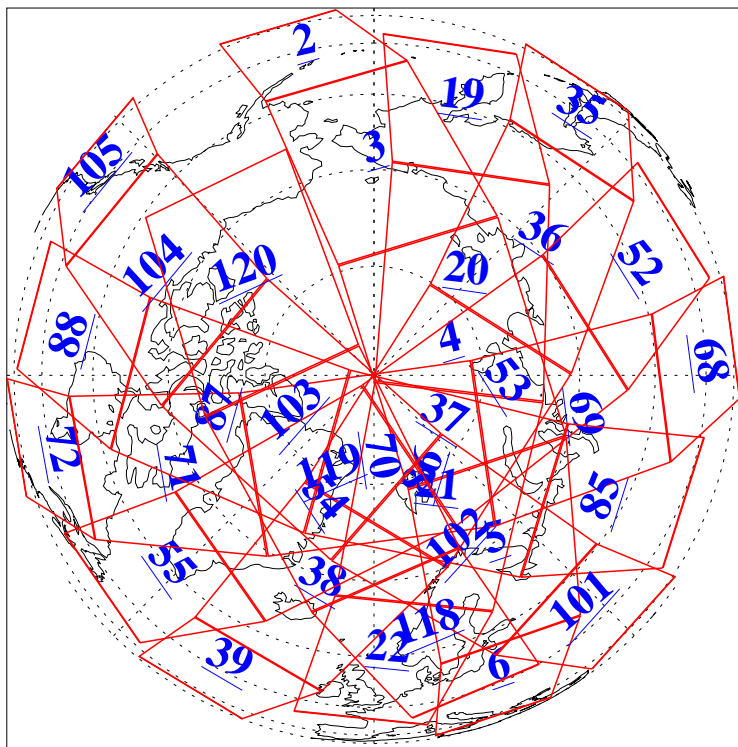

L1B Availability  
AMSU Granules: 240  
HSB Granules: 0  
AIRS Granules: 240

3 Feb 2019  
DoY 34  
Aqua Day 6119  
Granules: 1 to 120

Granules: 121 to 240

Legend: AMSU Available, HSB Available, AIRS Available

L1B Availability  
AMSU Granules: 240  
HSB Granules: 0  
AIRS Granules: 240

3 Feb 2019  
DoY 34  
Aqua Day 6119  
Ascending Granules

Descending Granules

Legend: AMSU Available, HSB Available, AIRS Available

L1B Availability  
 AMSU Granules: 240  
 HSB Granules: 0  
 AIRS Granules: 240

3 Feb 2019  
 DoY 34  
 Aqua Day 6119

Northern Hemisphere Granules

Southern Hemisphere Granules

Legend: AMSU Available, HSB Available, AIRS Available