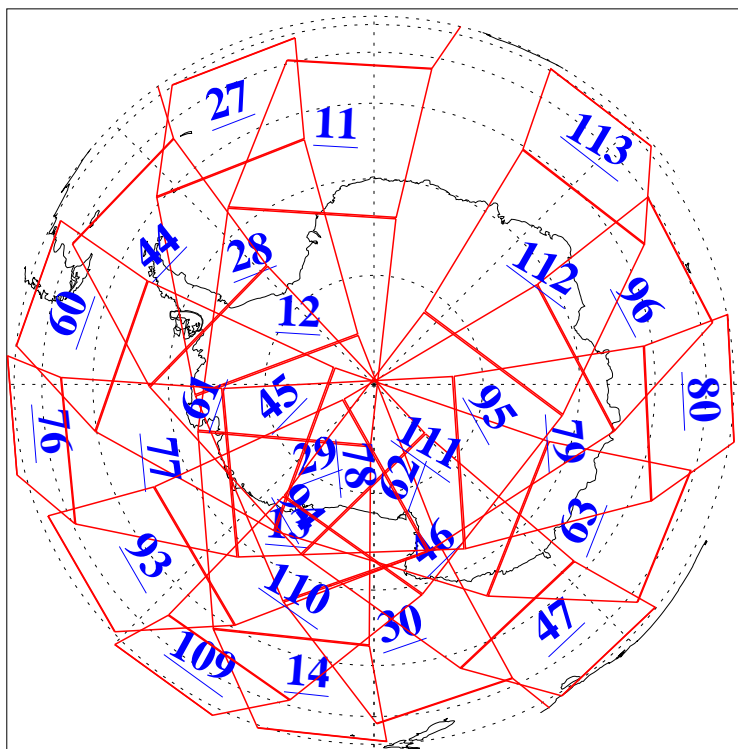

L1B Availability  
AMSU Granules: 240  
HSB Granules: 0  
AIRS Granules: 240

3 Feb 2019  
DoY 34  
Aqua Day 6119  
Granules: 1 to 120

Granules: 121 to 240

Legend: AMSU Available, HSB Available, AIRS Available

L1B Availability  
AMSU Granules: 240  
HSB Granules: 0  
AIRS Granules: 240

3 Feb 2019  
DoY 34  
Aqua Day 6119  
Ascending Granules

Descending Granules

Legend: AMSU Available, HSB Available, AIRS Available

L1B Availability  
 AMSU Granules: 240  
 HSB Granules: 0  
 AIRS Granules: 240

3 Feb 2019  
 DoY 34  
 Aqua Day 6119

Northern Hemisphere Granules

Southern Hemisphere Granules

Legend: AMSU Available, HSB Available, AIRS Available