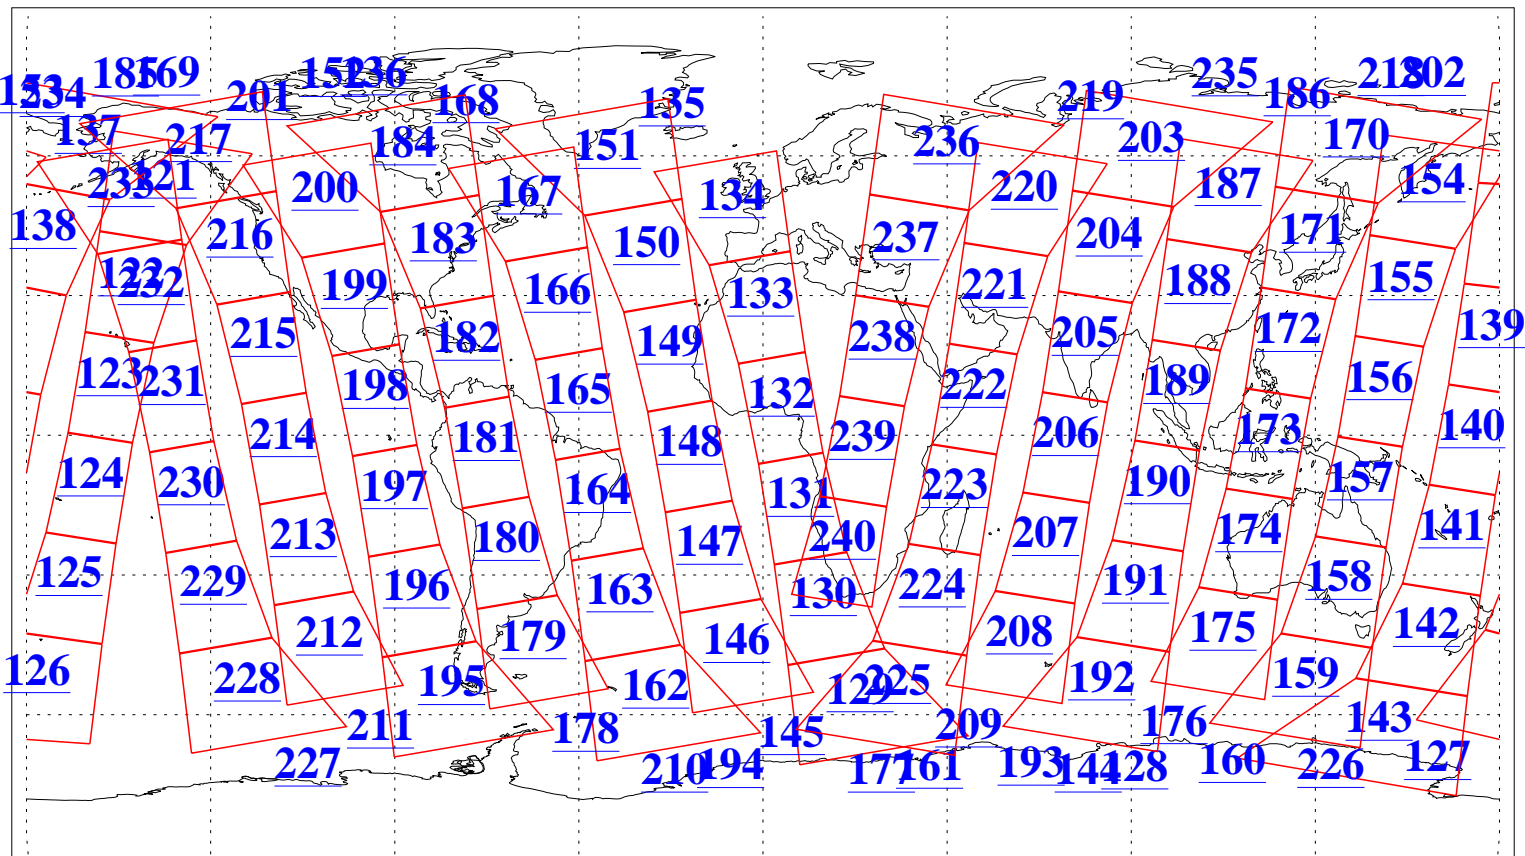

L1B Availability  
AMSU Granules: 240  
HSB Granules: 0  
AIRS Granules: 240

3 Feb 2019  
DoY 34  
Aqua Day 6119  
Granules: 1 to 120

Granules: 121 to 240

Legend: AMSU Available, HSB Available, AIRS Available

L1B Availability  
AMSU Granules: 240  
HSB Granules: 0  
AIRS Granules: 240

3 Feb 2019  
DoY 34  
Aqua Day 6119  
Ascending Granules

Descending Granules

Legend: AMSU Available, HSB Available, AIRS Available

L1B Availability  
 AMSU Granules: 240  
 HSB Granules: 0  
 AIRS Granules: 240

3 Feb 2019  
 DoY 34  
 Aqua Day 6119

Northern Hemisphere Granules

Southern Hemisphere Granules

Legend: AMSU Available, HSB Available, AIRS Available