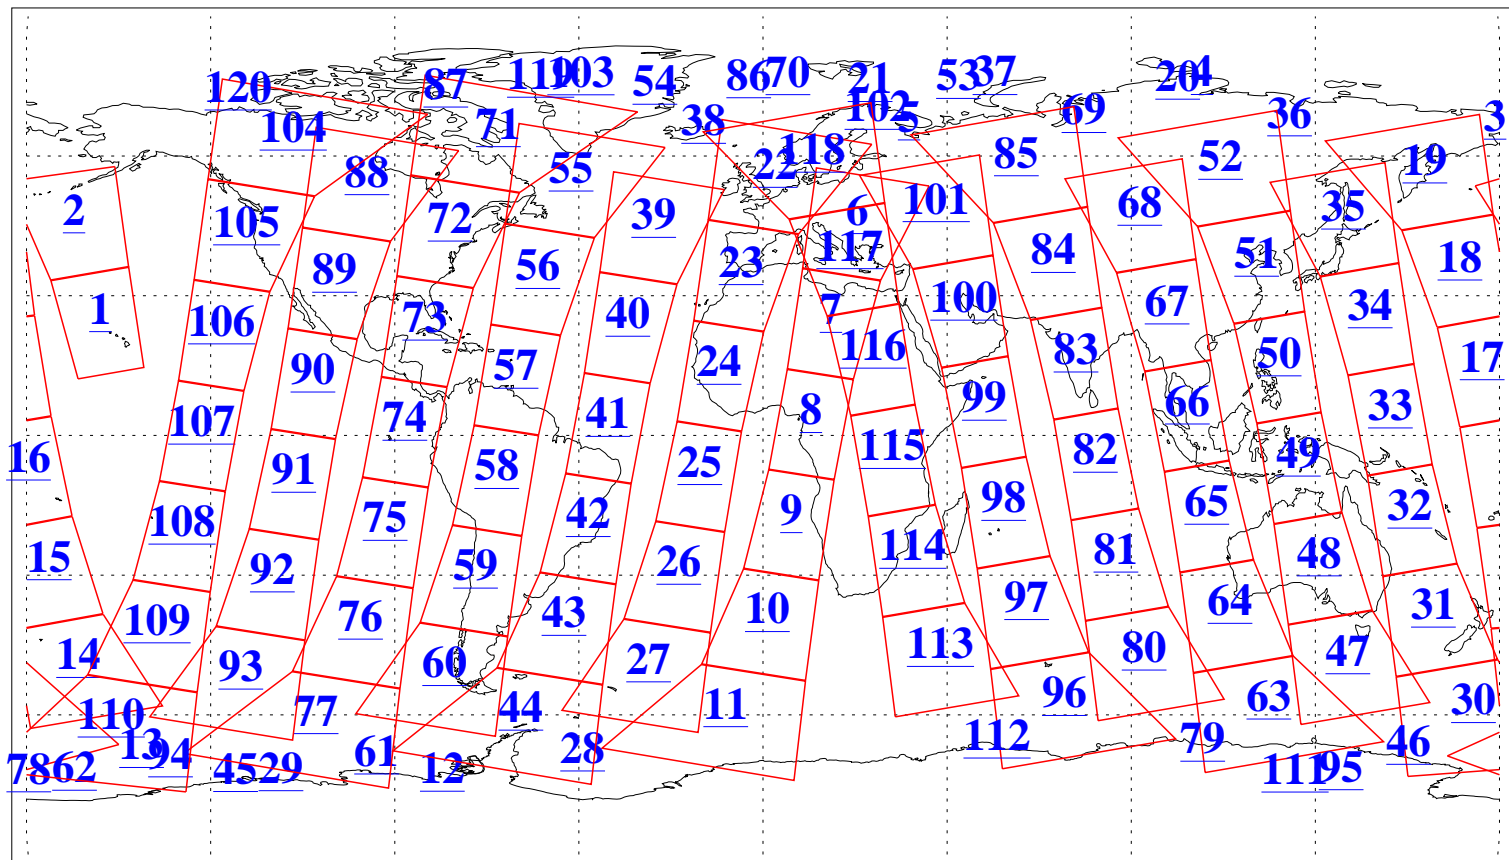

L1B Availability  
AMSU Granules: 240  
HSB Granules: 0  
AIRS Granules: 240

3 Feb 2019  
DoY 34  
Aqua Day 6119  
Granules: 1 to 120

Granules: 121 to 240

Legend: AMSU Available, HSB Available, AIRS Available

L1B Availability  
AMSU Granules: 240  
HSB Granules: 0  
AIRS Granules: 240

3 Feb 2019  
DoY 34  
Aqua Day 6119  
Ascending Granules

Descending Granules

Legend: AMSU Available, HSB Available, AIRS Available

L1B Availability  
 AMSU Granules: 240  
 HSB Granules: 0  
 AIRS Granules: 240

3 Feb 2019  
 DoY 34  
 Aqua Day 6119

Northern Hemisphere Granules

Southern Hemisphere Granules

Legend: AMSU Available, HSB Available, AIRS Available