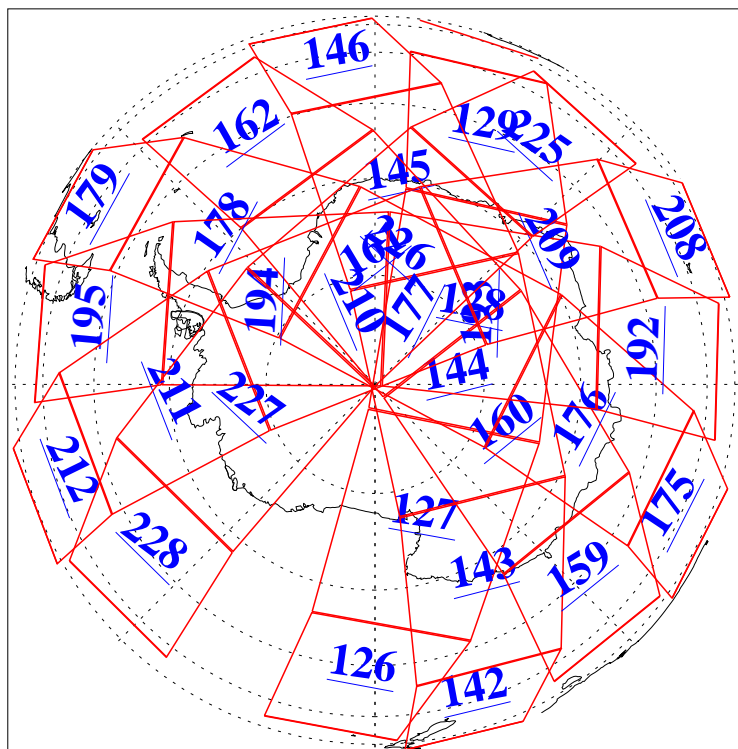

L1B Availability  
AMSU Granules: 240  
HSB Granules: 0  
AIRS Granules: 240

3 Feb 2019  
DoY 34  
Aqua Day 6119  
Granules: 1 to 120

Granules: 121 to 240

Legend: AMSU Available, HSB Available, AIRS Available

L1B Availability  
AMSU Granules: 240  
HSB Granules: 0  
AIRS Granules: 240

3 Feb 2019  
DoY 34  
Aqua Day 6119  
Ascending Granules

Descending Granules

Legend: AMSU Available, HSB Available, AIRS Available

L1B Availability  
 AMSU Granules: 240  
 HSB Granules: 0  
 AIRS Granules: 240

3 Feb 2019  
 DoY 34  
 Aqua Day 6119

Northern Hemisphere Granules

Southern Hemisphere Granules

Legend: AMSU Available, HSB Available, AIRS Available