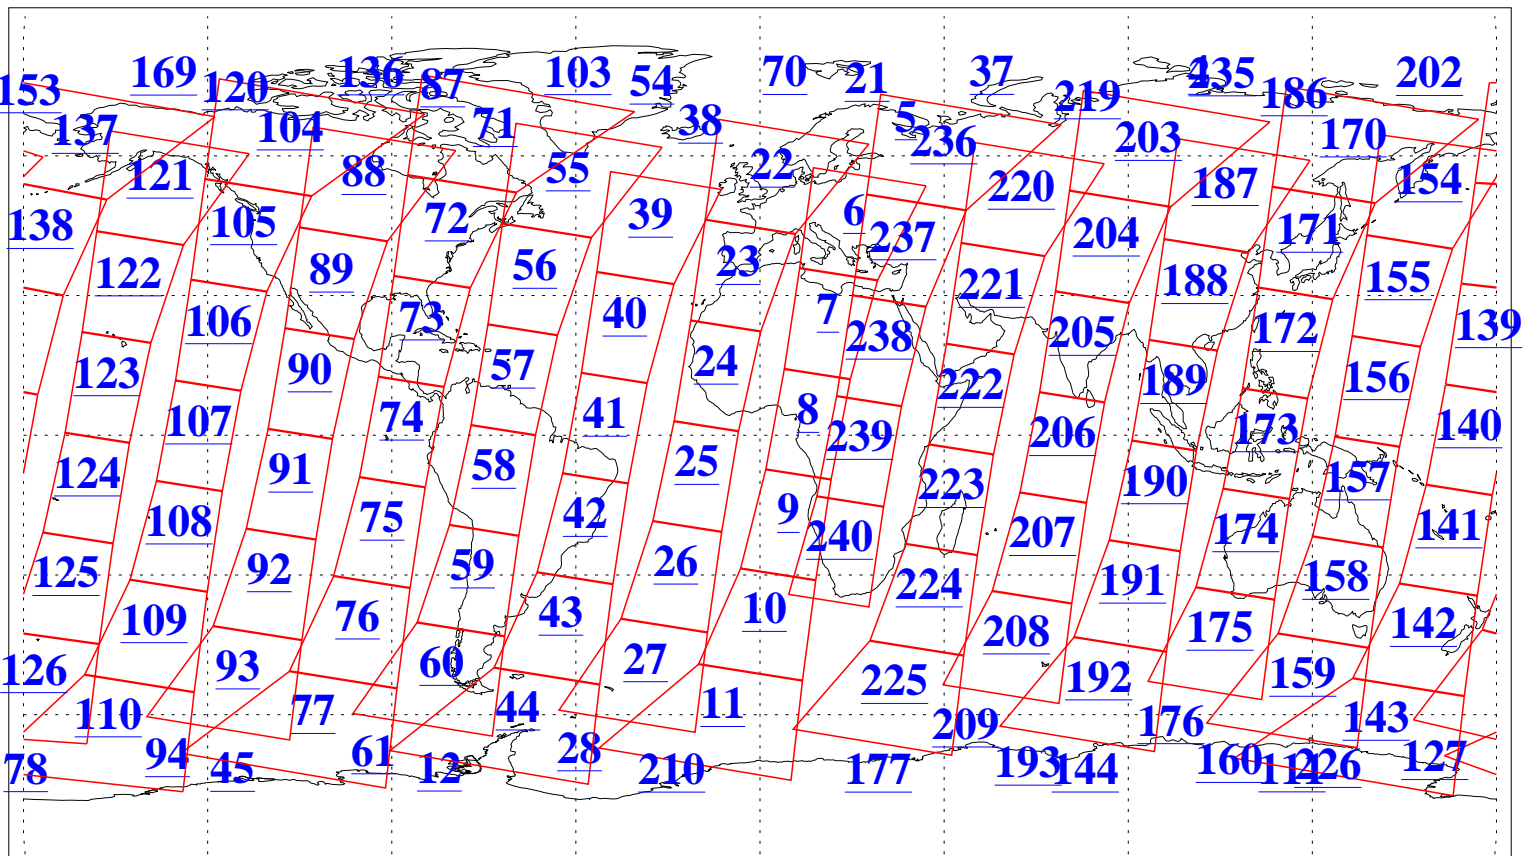

L1B Availability  
AMSU Granules: 240  
HSB Granules: 0  
AIRS Granules: 240

3 Feb 2019  
DoY 34  
Aqua Day 6119  
Granules: 1 to 120

Granules: 121 to 240

Legend: AMSU Available, HSB Available, AIRS Available

L1B Availability  
AMSU Granules: 240  
HSB Granules: 0  
AIRS Granules: 240

3 Feb 2019  
DoY 34  
Aqua Day 6119  
Ascending Granules

Descending Granules

Legend: AMSU Available, HSB Available, AIRS Available

L1B Availability  
 AMSU Granules: 240  
 HSB Granules: 0  
 AIRS Granules: 240

3 Feb 2019  
 DoY 34  
 Aqua Day 6119

Northern Hemisphere Granules

Southern Hemisphere Granules

Legend: AMSU Available, HSB Available, AIRS Available