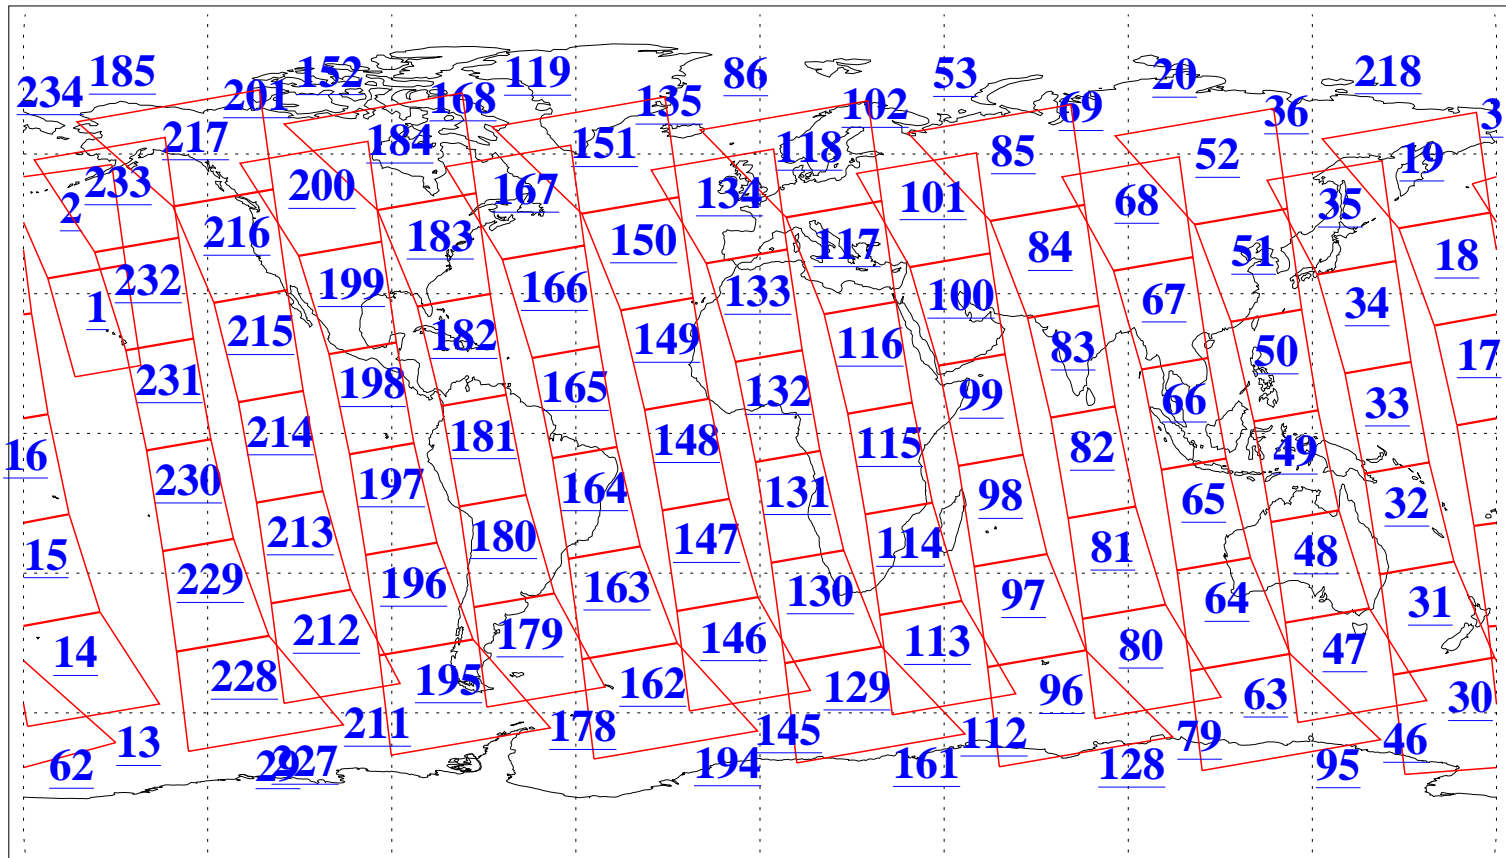

L1B Availability  
AMSU Granules: 240  
HSB Granules: 0  
AIRS Granules: 240

3 Feb 2019  
DoY 34  
Aqua Day 6119  
Granules: 1 to 120

Granules: 121 to 240

Legend: AMSU Available, HSB Available, AIRS Available

L1B Availability  
AMSU Granules: 240  
HSB Granules: 0  
AIRS Granules: 240

3 Feb 2019  
DoY 34  
Aqua Day 6119  
Ascending Granules

Descending Granules

Legend: AMSU Available, HSB Available, AIRS Available

L1B Availability  
 AMSU Granules: 240  
 HSB Granules: 0  
 AIRS Granules: 240

3 Feb 2019  
 DoY 34  
 Aqua Day 6119

Northern Hemisphere Granules

Southern Hemisphere Granules

Legend: AMSU Available, HSB Available, AIRS Available