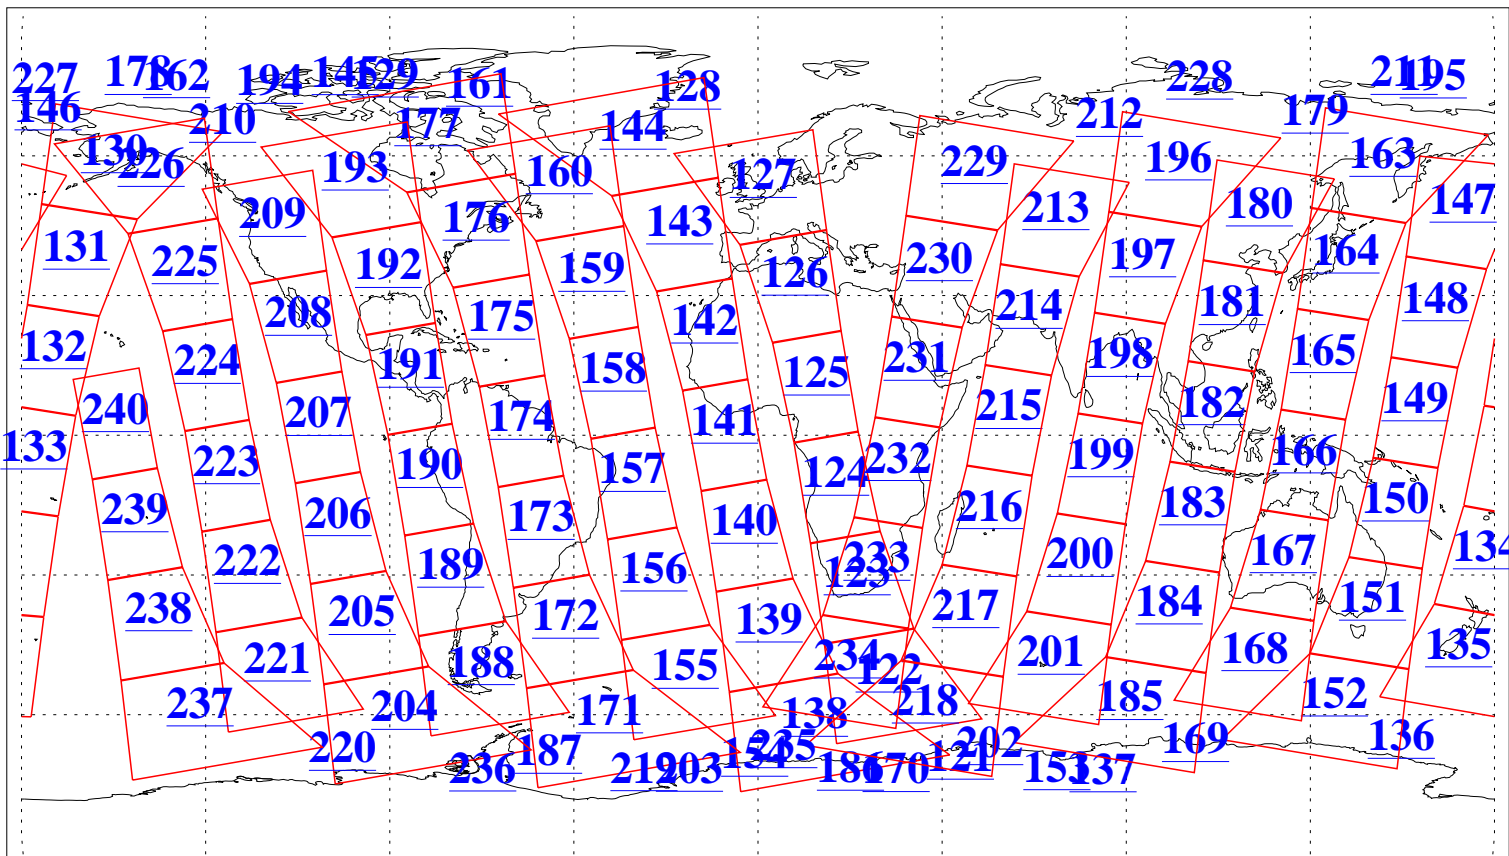

L1B Availability
AMSU Granules: 240
HSB Granules: 0
AIRS Granules: 240

2 Feb 2019
DoY 33
Aqua Day 6118
Granules: 1 to 120

Granules: 121 to 240

Legend: AMSU Available, HSB Available, AIRS Available

L1B Availability
AMSU Granules: 240
HSB Granules: 0
AIRS Granules: 240

2 Feb 2019
DoY 33
Aqua Day 6118
Ascending Granules

Descending Granules

Legend: AMSU Available, HSB Available, AIRS Available

L1B Availability
 AMSU Granules: 240
 HSB Granules: 0
 AIRS Granules: 240

2 Feb 2019
 DoY 33
 Aqua Day 6118

Northern Hemisphere Granules

Southern Hemisphere Granules

Legend: AMSU Available, HSB Available, AIRS Available