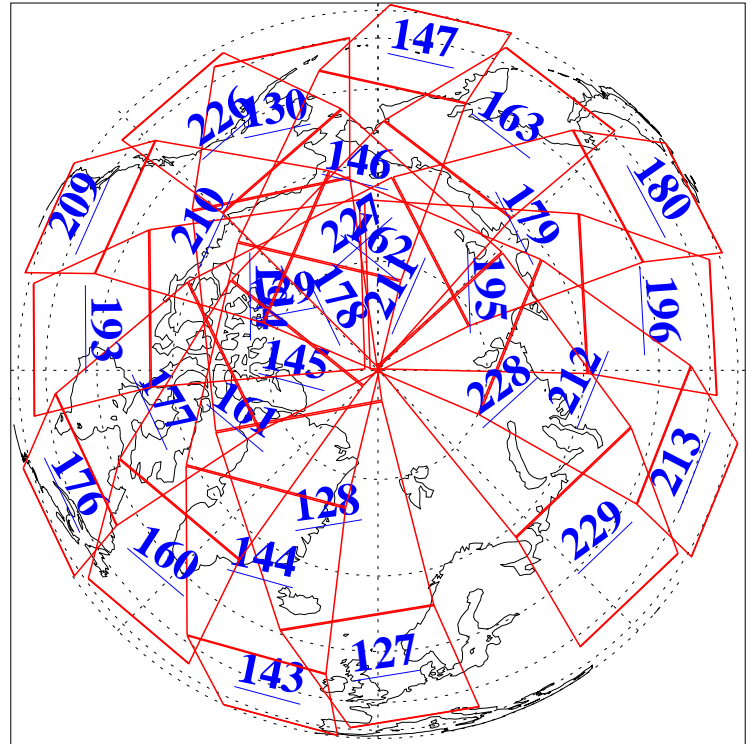

2 Feb 2019
DoY 33
Aqua Day 6118
Ascending Granules

Descending Granules

Legend: AMSU Available, HSB Available, AIRS Available

L1B Availability
 AMSU Granules: 240
 HSB Granules: 0
 AIRS Granules: 240

2 Feb 2019
 DoY 33
 Aqua Day 6118

Northern Hemisphere Granules

Southern Hemisphere Granules

Legend: AMSU Available, HSB Available, AIRS Available