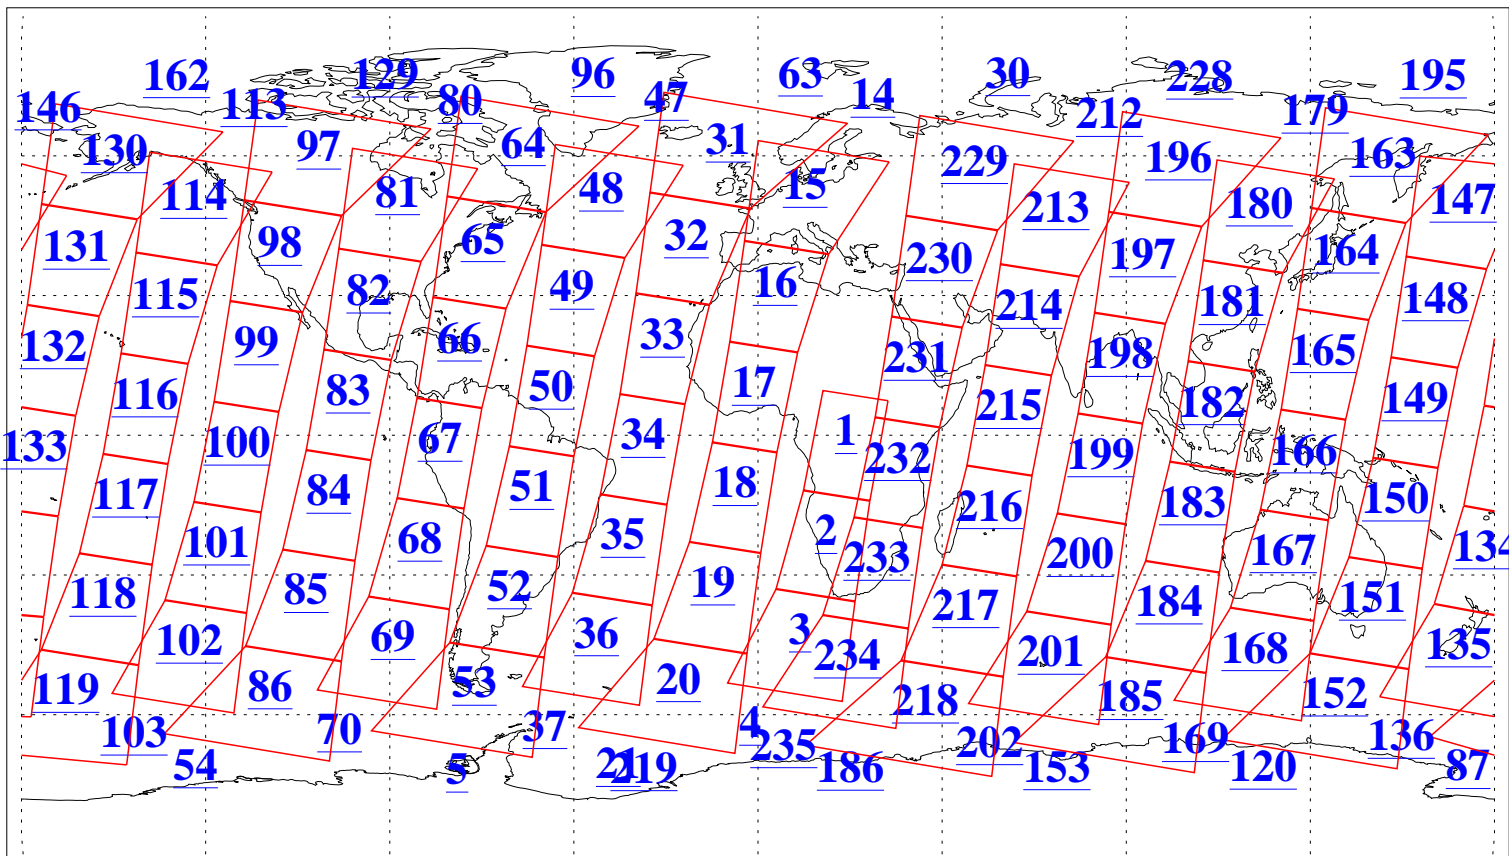

L1B Availability
AMSU Granules: 240
HSB Granules: 0
AIRS Granules: 240

2 Feb 2019
DoY 33
Aqua Day 6118
Granules: 1 to 120

Granules: 121 to 240

Legend: AMSU Available, HSB Available, AIRS Available

L1B Availability
AMSU Granules: 240
HSB Granules: 0
AIRS Granules: 240

2 Feb 2019
DoY 33
Aqua Day 6118
Ascending Granules

Descending Granules

Legend: AMSU Available, HSB Available, AIRS Available

L1B Availability
 AMSU Granules: 240
 HSB Granules: 0
 AIRS Granules: 240

2 Feb 2019
 DoY 33
 Aqua Day 6118

Northern Hemisphere Granules

Southern Hemisphere Granules

Legend: AMSU Available, HSB Available, AIRS Available