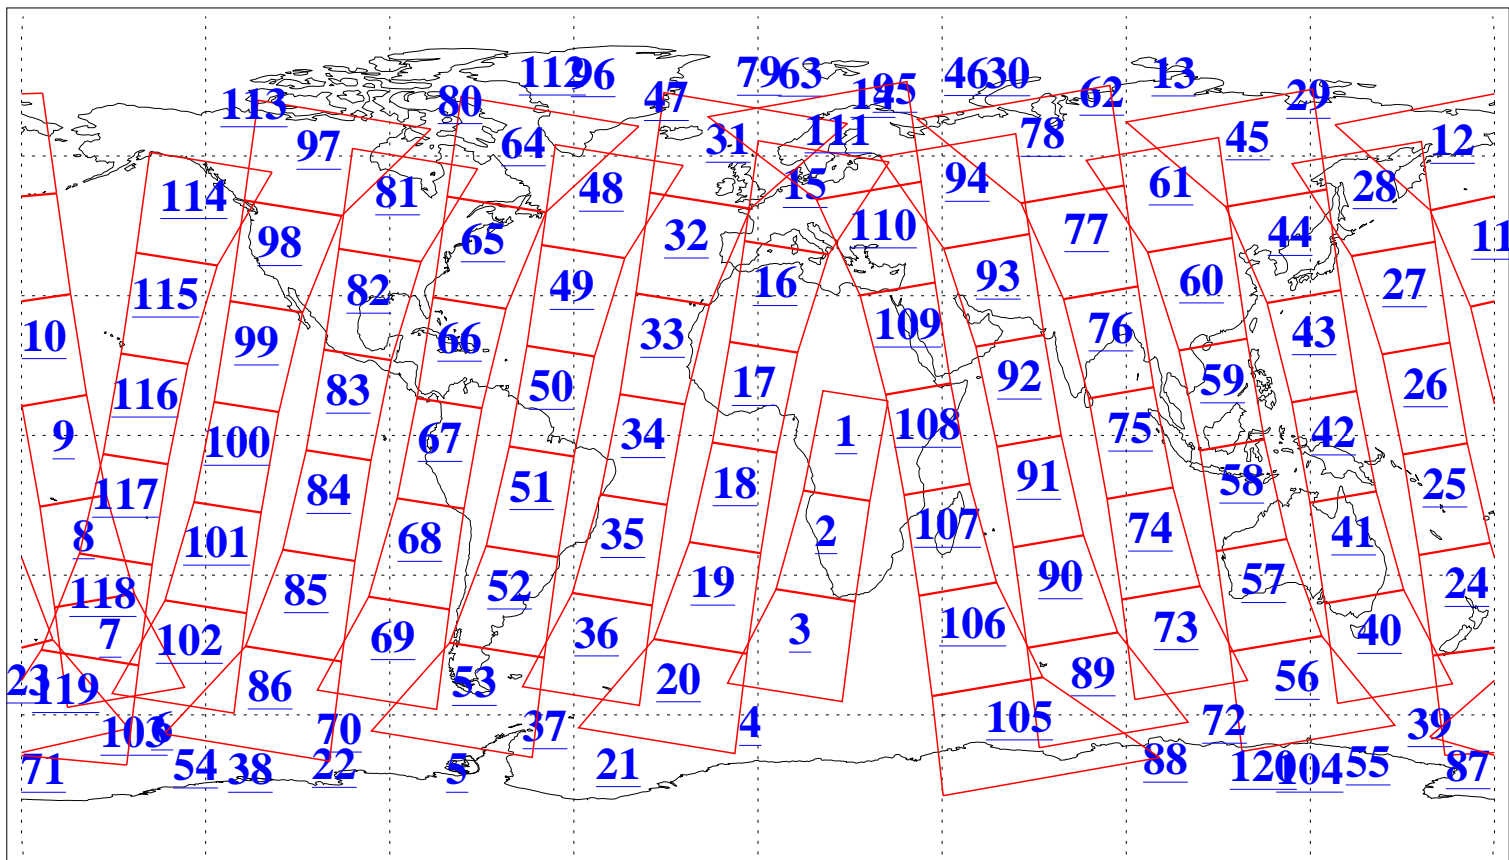

L1B Availability
AMSU Granules: 240
HSB Granules: 0
AIRS Granules: 240

2 Feb 2019
DoY 33
Aqua Day 6118
Granules: 1 to 120

Granules: 121 to 240

Legend: AMSU Available, HSB Available, AIRS Available

L1B Availability
AMSU Granules: 240
HSB Granules: 0
AIRS Granules: 240

2 Feb 2019
DoY 33
Aqua Day 6118
Ascending Granules

Descending Granules

Legend: AMSU Available, HSB Available, AIRS Available

L1B Availability
 AMSU Granules: 240
 HSB Granules: 0
 AIRS Granules: 240

2 Feb 2019
 DoY 33
 Aqua Day 6118

Northern Hemisphere Granules

Southern Hemisphere Granules

Legend: AMSU Available, HSB Available, AIRS Available