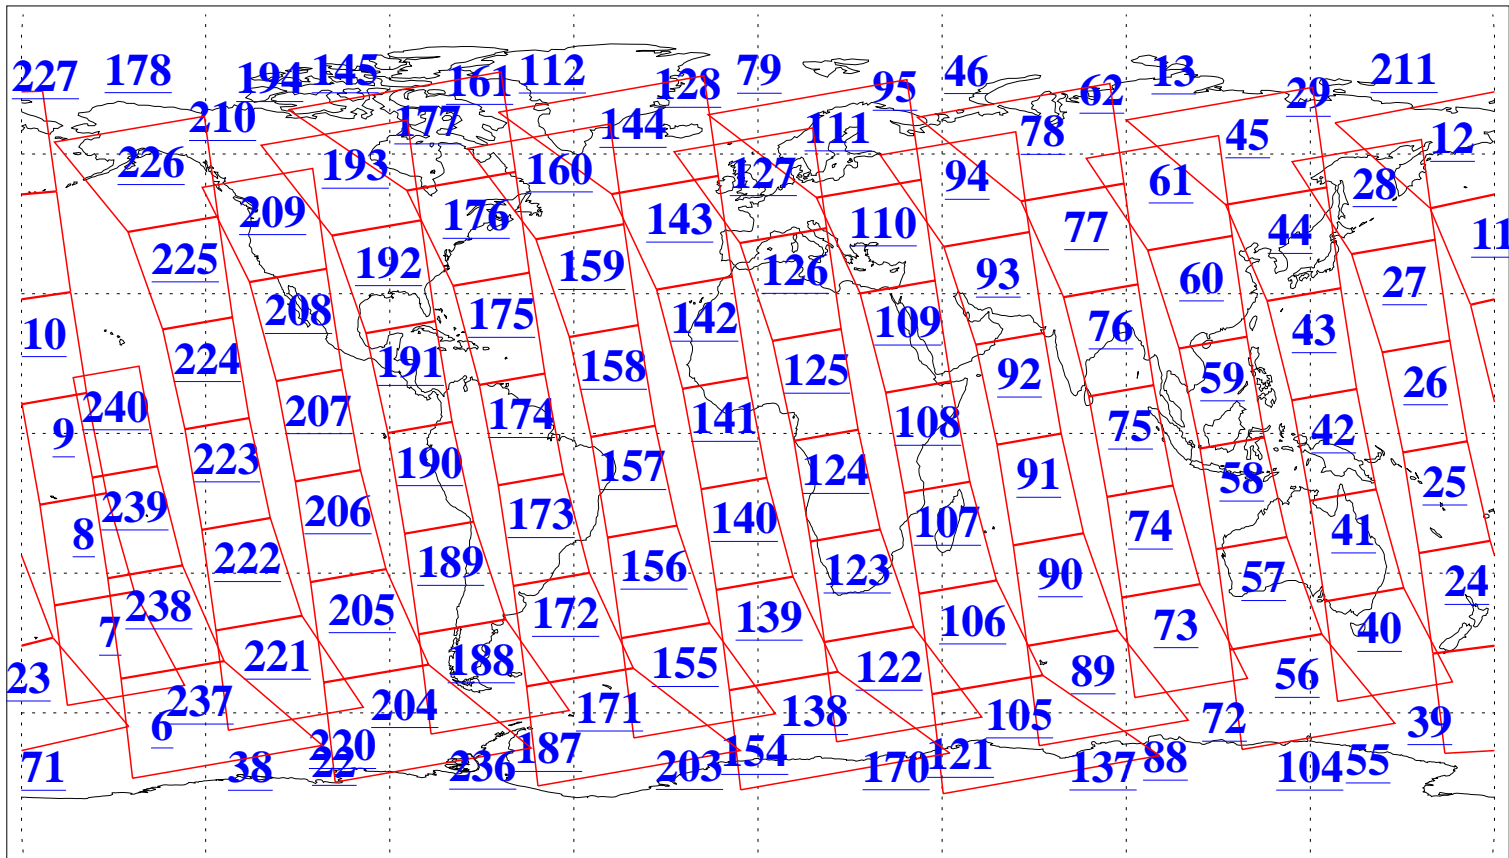

L1B Availability
AMSU Granules: 240
HSB Granules: 0
AIRS Granules: 240

2 Feb 2019
DoY 33
Aqua Day 6118
Granules: 1 to 120

Granules: 121 to 240

Legend: AMSU Available, HSB Available, AIRS Available

L1B Availability
AMSU Granules: 240
HSB Granules: 0
AIRS Granules: 240

2 Feb 2019
DoY 33
Aqua Day 6118
Ascending Granules

Descending Granules

Legend: AMSU Available, HSB Available, AIRS Available

L1B Availability
 AMSU Granules: 240
 HSB Granules: 0
 AIRS Granules: 240

2 Feb 2019
 DoY 33
 Aqua Day 6118

Northern Hemisphere Granules

Southern Hemisphere Granules

Legend: AMSU Available, HSB Available, AIRS Available