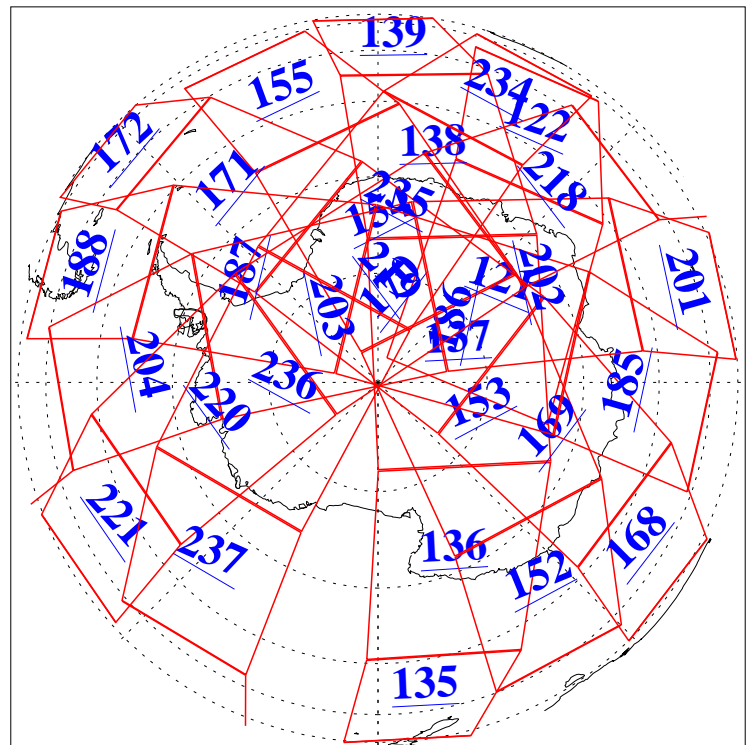

2 Feb 2019
DoY 33
Aqua Day 6118
Ascending Granules

Descending Granules

Legend: AMSU Available, HSB Available, AIRS Available

L1B Availability
 AMSU Granules: 240
 HSB Granules: 0
 AIRS Granules: 240

2 Feb 2019
 DoY 33
 Aqua Day 6118

Northern Hemisphere Granules

Southern Hemisphere Granules

Legend: AMSU Available, HSB Available, AIRS Available