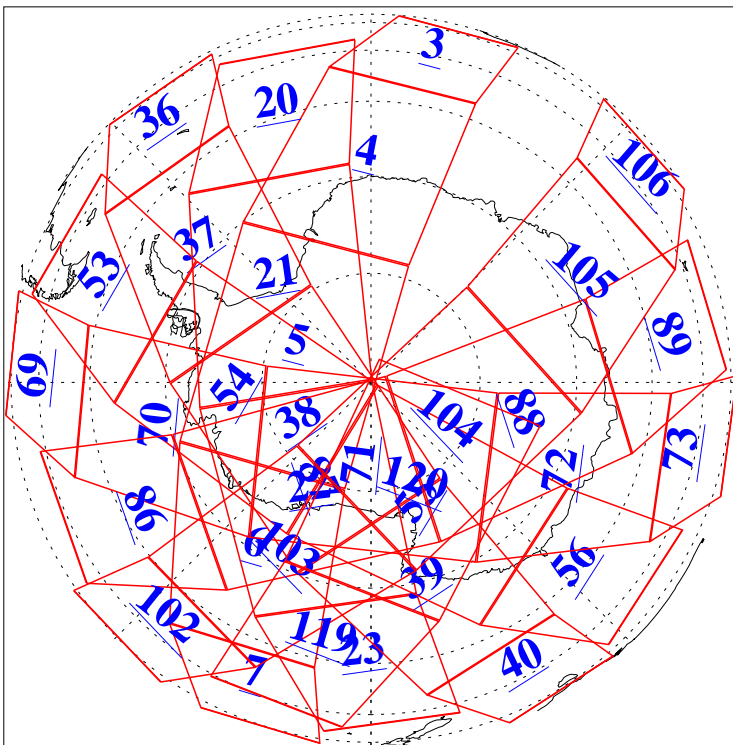

L1B Availability
AMSU Granules: 240
HSB Granules: 0
AIRS Granules: 240

2 Feb 2019
DoY 33
Aqua Day 6118
Granules: 1 to 120

Granules: 121 to 240

Legend: AMSU Available, HSB Available, AIRS Available

L1B Availability
AMSU Granules: 240
HSB Granules: 0
AIRS Granules: 240

2 Feb 2019
DoY 33
Aqua Day 6118
Ascending Granules

Descending Granules

Legend: AMSU Available, HSB Available, AIRS Available

L1B Availability
 AMSU Granules: 240
 HSB Granules: 0
 AIRS Granules: 240

2 Feb 2019
 DoY 33
 Aqua Day 6118

Northern Hemisphere Granules

Southern Hemisphere Granules

Legend: AMSU Available, HSB Available, AIRS Available