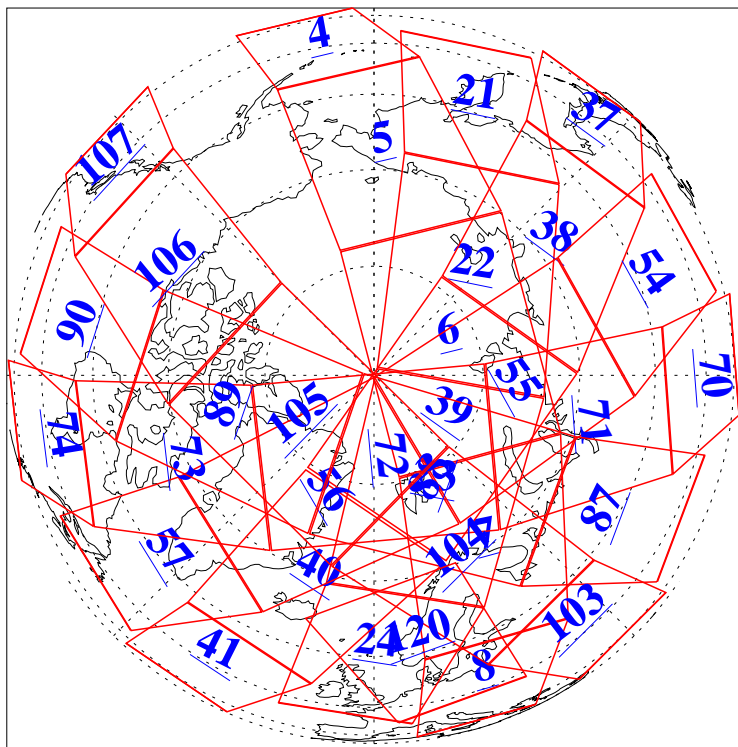

L1B Availability
AMSU Granules: 240
HSB Granules: 0
AIRS Granules: 240

1 Feb 2019
DoY 32
Aqua Day 6117
Granules: 1 to 120

Granules: 121 to 240

Legend: AMSU Available, HSB Available, AIRS Available

L1B Availability
AMSU Granules: 240
HSB Granules: 0
AIRS Granules: 240

1 Feb 2019
DoY 32
Aqua Day 6117
Ascending Granules

Descending Granules

Legend: AMSU Available, HSB Available, AIRS Available

L1B Availability
 AMSU Granules: 240
 HSB Granules: 0
 AIRS Granules: 240

1 Feb 2019
 DoY 32
 Aqua Day 6117

Northern Hemisphere Granules

Southern Hemisphere Granules

Legend: AMSU Available, HSB Available, AIRS Available