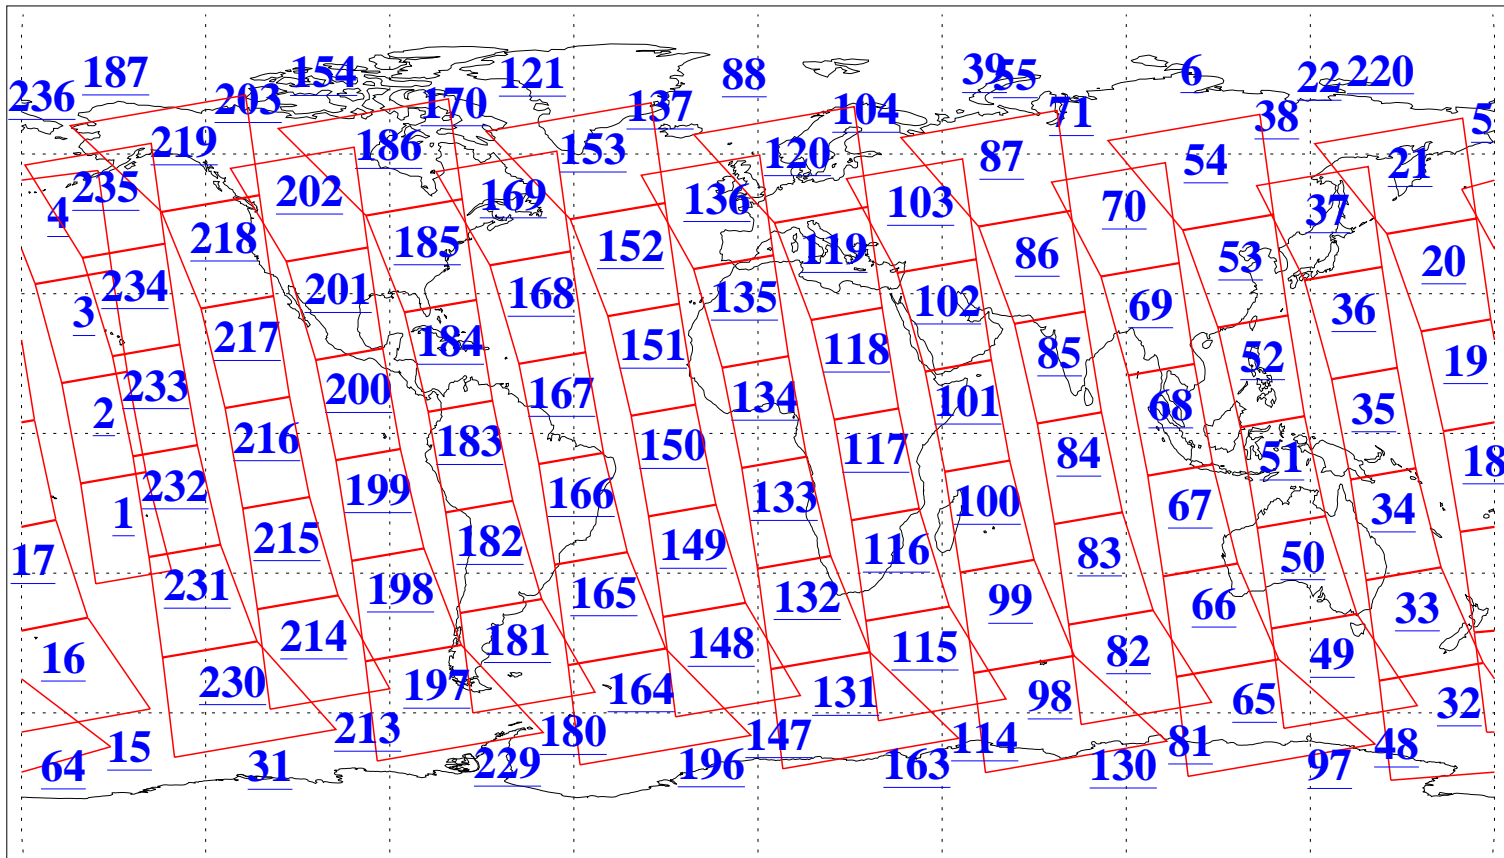

L1B Availability
AMSU Granules: 240
HSB Granules: 0
AIRS Granules: 240

1 Feb 2019
DoY 32
Aqua Day 6117
Granules: 1 to 120

Granules: 121 to 240

Legend: AMSU Available, HSB Available, AIRS Available

L1B Availability
AMSU Granules: 240
HSB Granules: 0
AIRS Granules: 240

1 Feb 2019
DoY 32
Aqua Day 6117
Ascending Granules

Descending Granules

Legend: AMSU Available, HSB Available, AIRS Available

L1B Availability
 AMSU Granules: 240
 HSB Granules: 0
 AIRS Granules: 240

1 Feb 2019
 DoY 32
 Aqua Day 6117

Northern Hemisphere Granules

Southern Hemisphere Granules

Legend: AMSU Available, HSB Available, AIRS Available