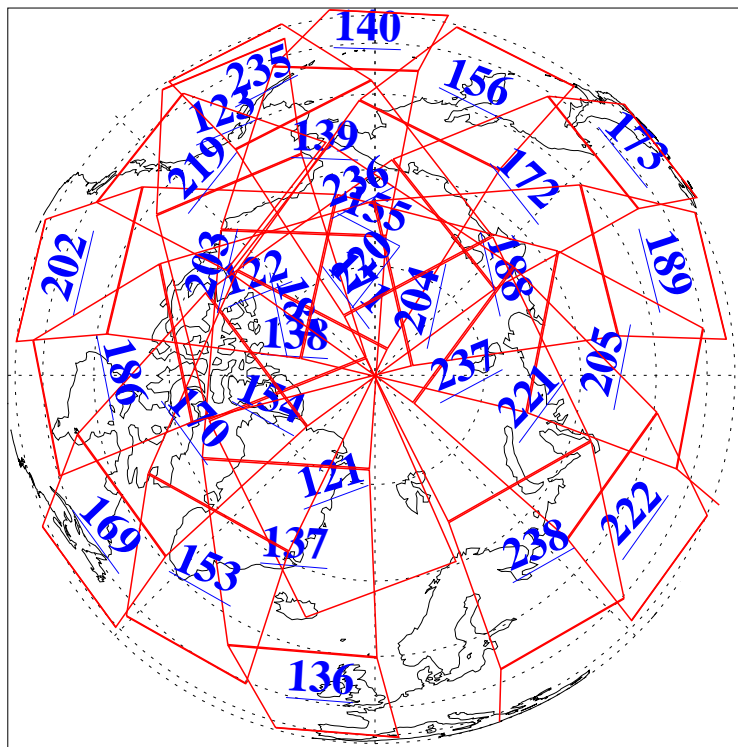

1 Feb 2019
DoY 32
Aqua Day 6117
Ascending Granules

Descending Granules

Legend: AMSU Available, HSB Available, AIRS Available

L1B Availability
 AMSU Granules: 240
 HSB Granules: 0
 AIRS Granules: 240

1 Feb 2019
 DoY 32
 Aqua Day 6117

Northern Hemisphere Granules

Southern Hemisphere Granules

Legend: AMSU Available, HSB Available, AIRS Available