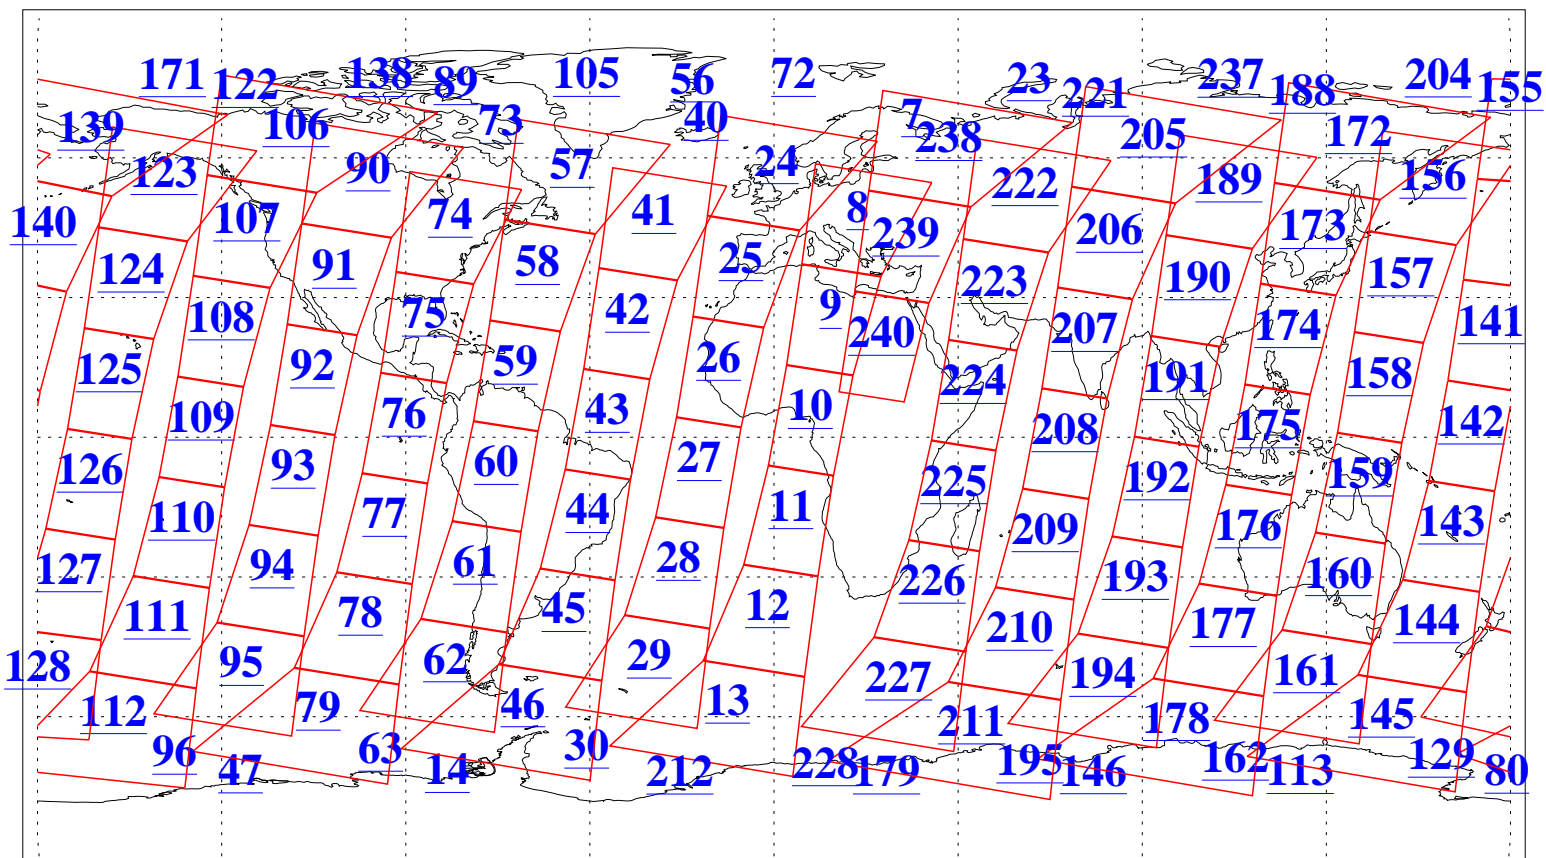

L1B Availability
AMSU Granules: 240
HSB Granules: 0
AIRS Granules: 240

1 Feb 2019
DoY 32
Aqua Day 6117
Granules: 1 to 120

Granules: 121 to 240

Legend: AMSU Available, HSB Available, AIRS Available

L1B Availability
AMSU Granules: 240
HSB Granules: 0
AIRS Granules: 240

1 Feb 2019
DoY 32
Aqua Day 6117
Ascending Granules

Descending Granules

Legend: AMSU Available, HSB Available, AIRS Available

L1B Availability
 AMSU Granules: 240
 HSB Granules: 0
 AIRS Granules: 240

1 Feb 2019
 DoY 32
 Aqua Day 6117

Northern Hemisphere Granules

Southern Hemisphere Granules

Legend: AMSU Available, HSB Available, AIRS Available