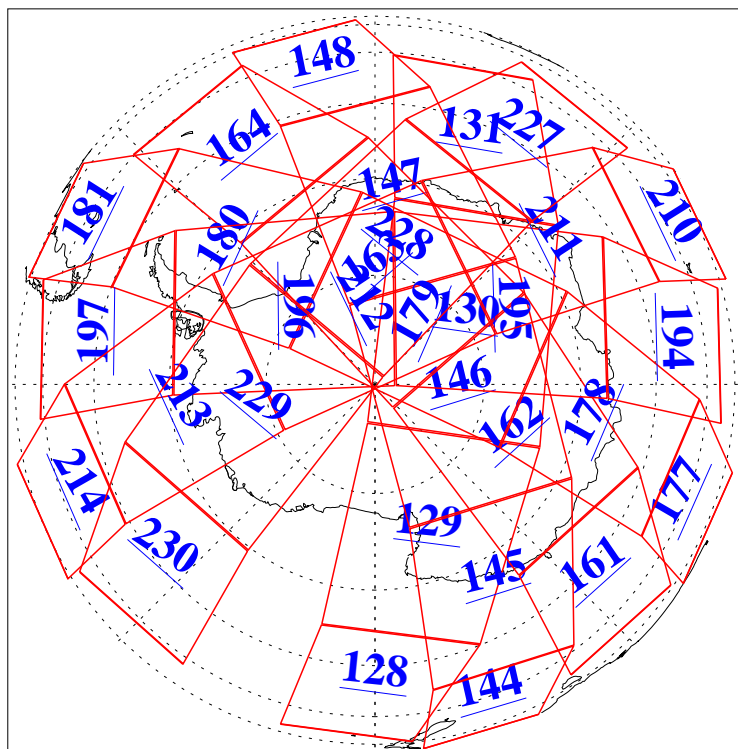

L1B Availability
AMSU Granules: 240
HSB Granules: 0
AIRS Granules: 240

1 Feb 2019
DoY 32
Aqua Day 6117
Granules: 1 to 120

Granules: 121 to 240

Legend: AMSU Available, HSB Available, AIRS Available

L1B Availability
AMSU Granules: 240
HSB Granules: 0
AIRS Granules: 240

1 Feb 2019
DoY 32
Aqua Day 6117
Ascending Granules

Descending Granules

Legend: AMSU Available, HSB Available, AIRS Available

L1B Availability
 AMSU Granules: 240
 HSB Granules: 0
 AIRS Granules: 240

1 Feb 2019
 DoY 32
 Aqua Day 6117

Northern Hemisphere Granules

Southern Hemisphere Granules

Legend: AMSU Available, HSB Available, AIRS Available