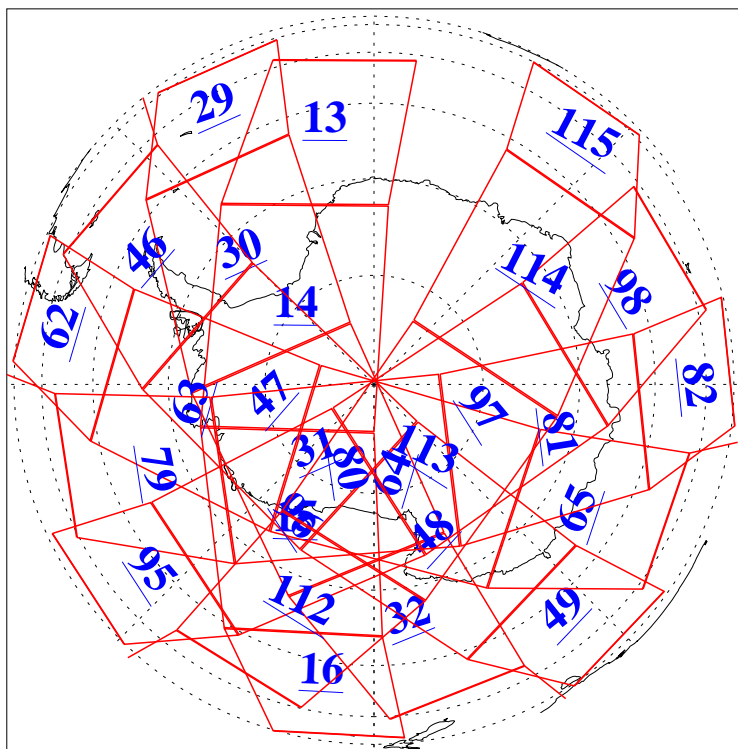

L1B Availability
AMSU Granules: 240
HSB Granules: 0
AIRS Granules: 240

1 Feb 2019
DoY 32
Aqua Day 6117
Granules: 1 to 120

Granules: 121 to 240

Legend: AMSU Available, HSB Available, AIRS Available

L1B Availability
AMSU Granules: 240
HSB Granules: 0
AIRS Granules: 240

1 Feb 2019
DoY 32
Aqua Day 6117
Ascending Granules

Descending Granules

Legend: AMSU Available, HSB Available, AIRS Available

L1B Availability
 AMSU Granules: 240
 HSB Granules: 0
 AIRS Granules: 240

1 Feb 2019
 DoY 32
 Aqua Day 6117

Northern Hemisphere Granules

Southern Hemisphere Granules

Legend: AMSU Available, HSB Available, AIRS Available