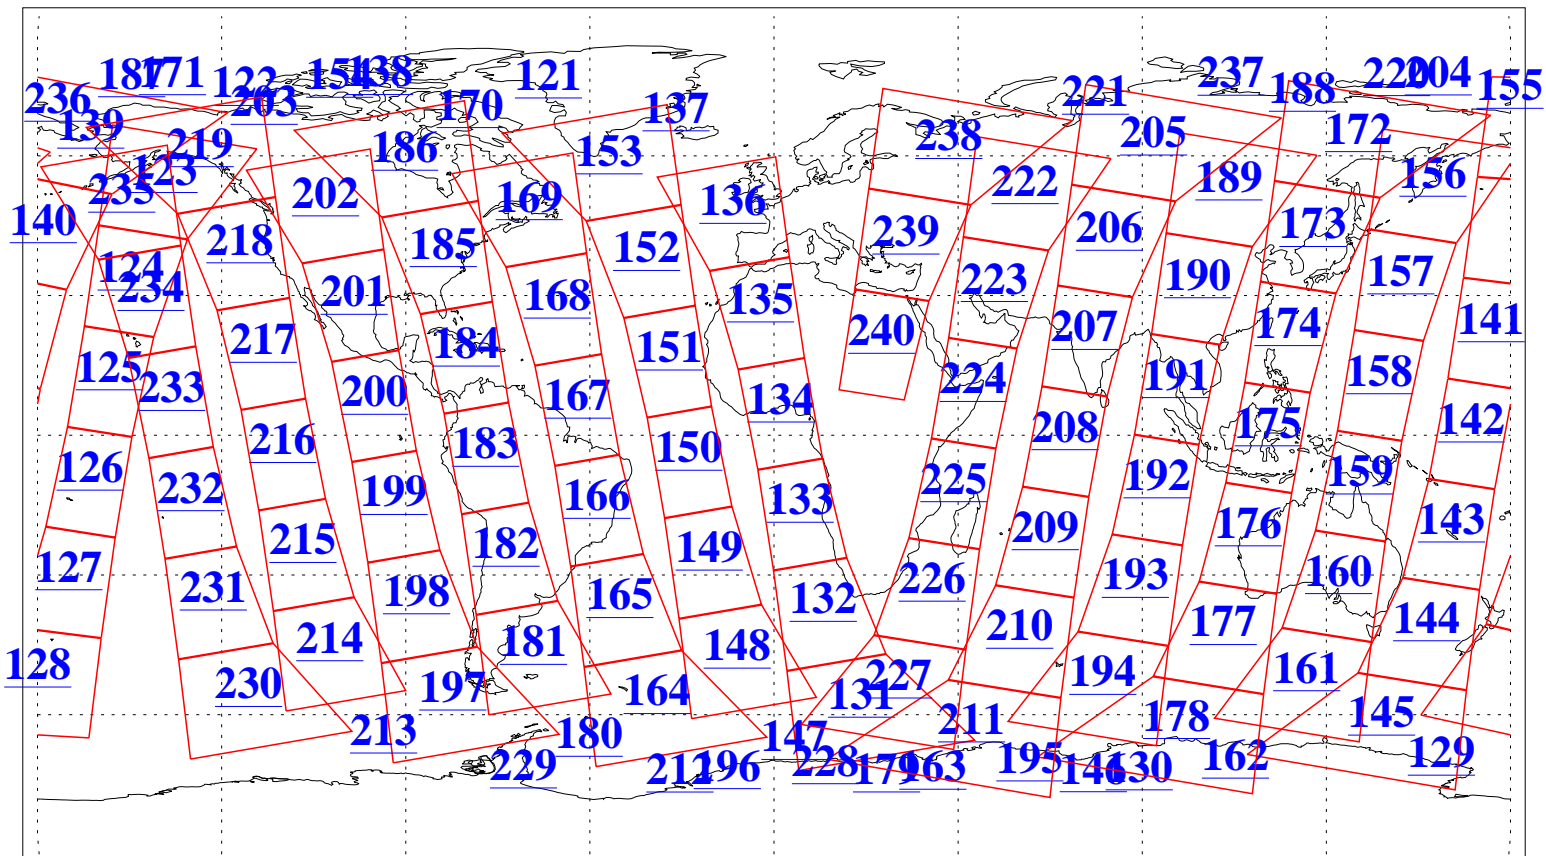

L1B Availability
AMSU Granules: 240
HSB Granules: 0
AIRS Granules: 240

1 Feb 2019
DoY 32
Aqua Day 6117
Granules: 1 to 120

Granules: 121 to 240

Legend: AMSU Available, HSB Available, AIRS Available

L1B Availability
AMSU Granules: 240
HSB Granules: 0
AIRS Granules: 240

1 Feb 2019
DoY 32
Aqua Day 6117
Ascending Granules

Descending Granules

Legend: AMSU Available, HSB Available, AIRS Available

L1B Availability
 AMSU Granules: 240
 HSB Granules: 0
 AIRS Granules: 240

1 Feb 2019
 DoY 32
 Aqua Day 6117

Northern Hemisphere Granules

Southern Hemisphere Granules

Legend: AMSU Available, HSB Available, AIRS Available