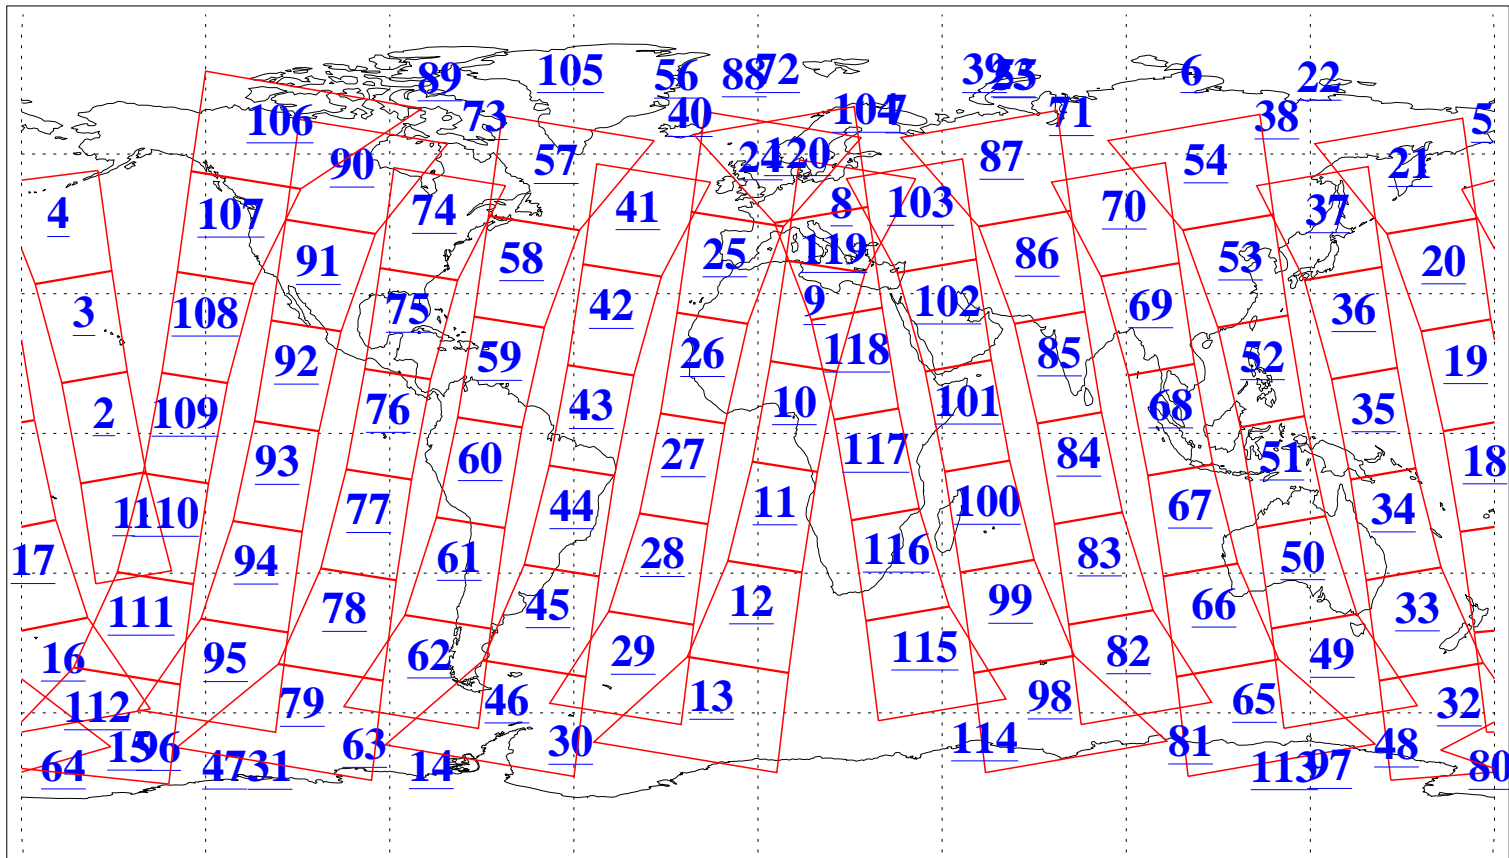

L1B Availability
AMSU Granules: 240
HSB Granules: 0
AIRS Granules: 240

1 Feb 2019
DoY 32
Aqua Day 6117
Granules: 1 to 120

Granules: 121 to 240

Legend: AMSU Available, HSB Available, AIRS Available

L1B Availability
AMSU Granules: 240
HSB Granules: 0
AIRS Granules: 240

1 Feb 2019
DoY 32
Aqua Day 6117
Ascending Granules

Descending Granules

Legend: AMSU Available, HSB Available, AIRS Available

L1B Availability
 AMSU Granules: 240
 HSB Granules: 0
 AIRS Granules: 240

1 Feb 2019
 DoY 32
 Aqua Day 6117

Northern Hemisphere Granules

Southern Hemisphere Granules

Legend: AMSU Available, HSB Available, AIRS Available