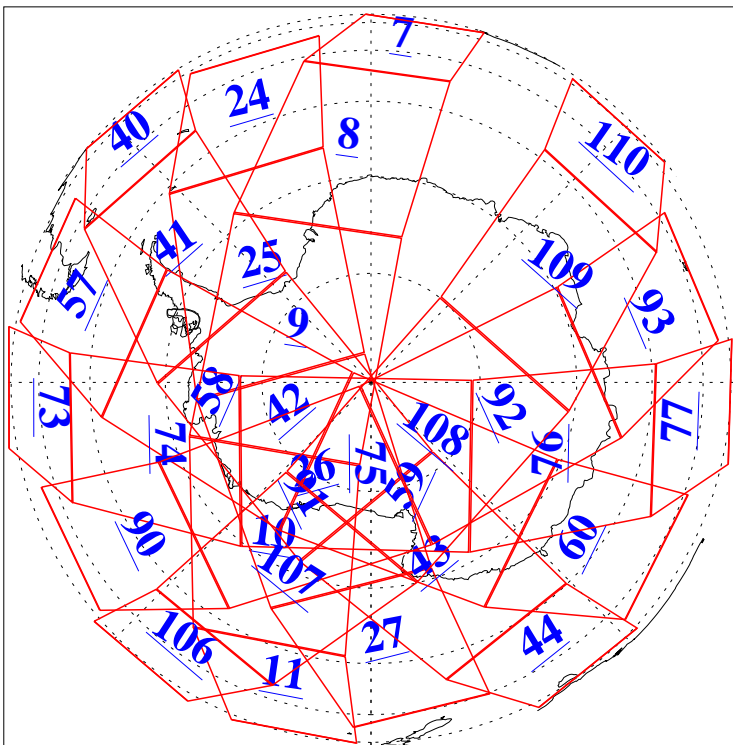

L1B Availability
AMSU Granules: 240
HSB Granules: 0
AIRS Granules: 240

29 Jan 2019
DoY 29
Aqua Day 6114
Granules: 1 to 120

Granules: 121 to 240

Legend: AMSU Available, HSB Available, AIRS Available

L1B Availability
AMSU Granules: 240
HSB Granules: 0
AIRS Granules: 240

29 Jan 2019
DoY 29
Aqua Day 6114
Ascending Granules

Descending Granules

Legend: AMSU Available, HSB Available, AIRS Available

L1B Availability
 AMSU Granules: 240
 HSB Granules: 0
 AIRS Granules: 240

29 Jan 2019
 DoY 29
 Aqua Day 6114

Northern Hemisphere Granules

Southern Hemisphere Granules

Legend: AMSU Available, HSB Available, AIRS Available