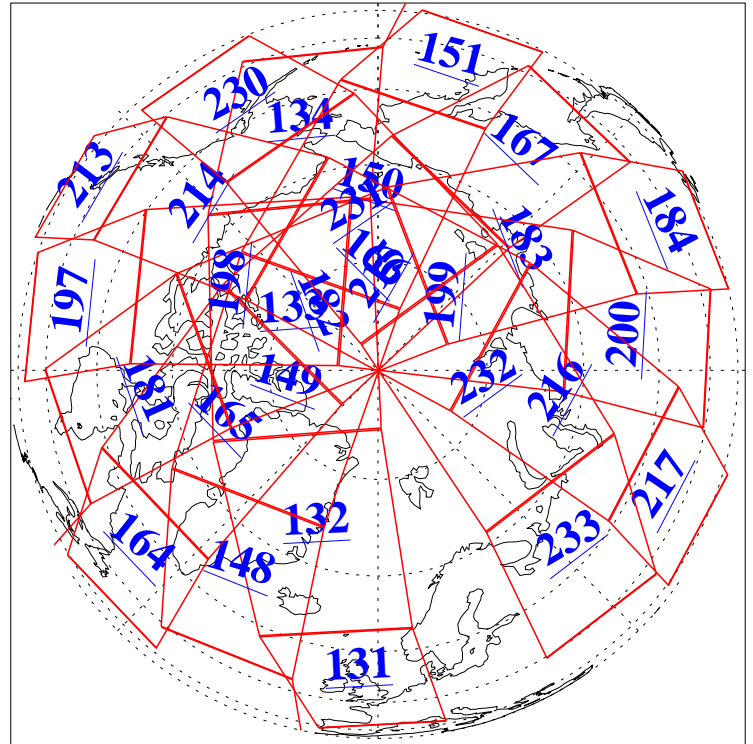

29 Jan 2019
DoY 29
Aqua Day 6114
Ascending Granules

Descending Granules

Legend: AMSU Available, HSB Available, AIRS Available

L1B Availability
 AMSU Granules: 240
 HSB Granules: 0
 AIRS Granules: 240

29 Jan 2019
 DoY 29
 Aqua Day 6114

Northern Hemisphere Granules

Southern Hemisphere Granules

Legend: AMSU Available, HSB Available, AIRS Available