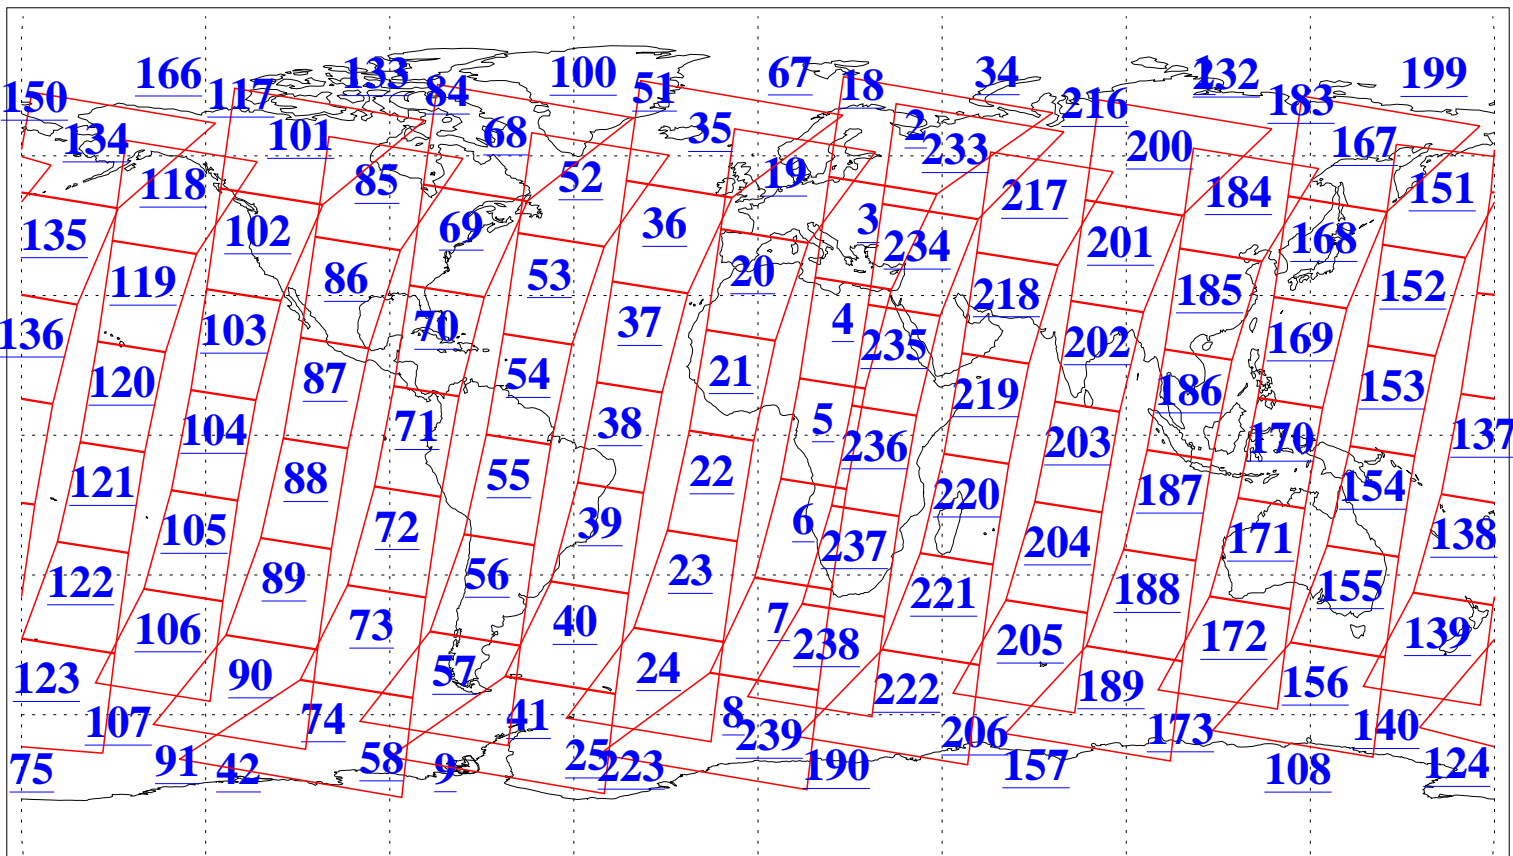

L1B Availability
AMSU Granules: 240
HSB Granules: 0
AIRS Granules: 240

29 Jan 2019
DoY 29
Aqua Day 6114
Granules: 1 to 120

Granules: 121 to 240

Legend: AMSU Available, HSB Available, AIRS Available

L1B Availability
AMSU Granules: 240
HSB Granules: 0
AIRS Granules: 240

29 Jan 2019
DoY 29
Aqua Day 6114
Ascending Granules

Descending Granules

Legend: AMSU Available, HSB Available, AIRS Available

L1B Availability
 AMSU Granules: 240
 HSB Granules: 0
 AIRS Granules: 240

29 Jan 2019
 DoY 29
 Aqua Day 6114

Northern Hemisphere Granules

Southern Hemisphere Granules

Legend: AMSU Available, HSB Available, AIRS Available