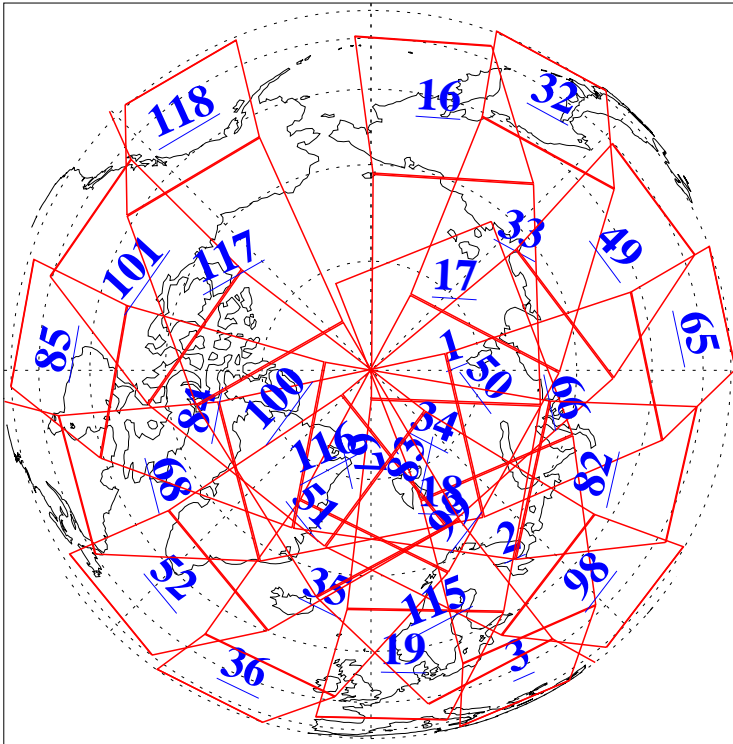

L1B Availability
AMSU Granules: 240
HSB Granules: 0
AIRS Granules: 240

29 Jan 2019
DoY 29
Aqua Day 6114
Granules: 1 to 120

Granules: 121 to 240

Legend: AMSU Available, HSB Available, AIRS Available

L1B Availability
AMSU Granules: 240
HSB Granules: 0
AIRS Granules: 240

29 Jan 2019
DoY 29
Aqua Day 6114
Ascending Granules

Descending Granules

Legend: AMSU Available, HSB Available, AIRS Available

L1B Availability
 AMSU Granules: 240
 HSB Granules: 0
 AIRS Granules: 240

29 Jan 2019
 DoY 29
 Aqua Day 6114

Northern Hemisphere Granules

Southern Hemisphere Granules

Legend: AMSU Available, HSB Available, AIRS Available