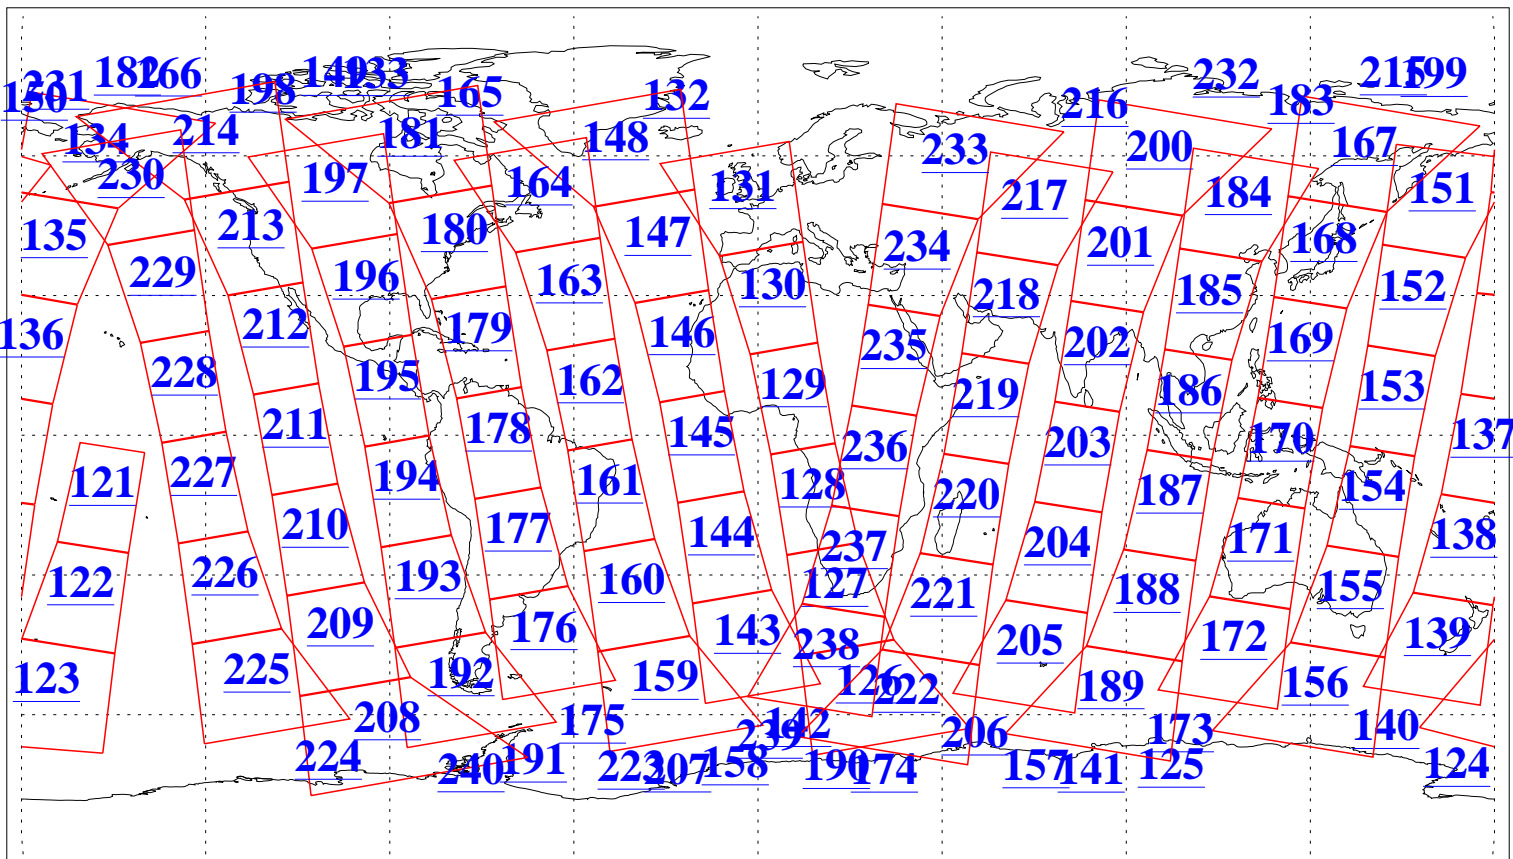

L1B Availability
AMSU Granules: 240
HSB Granules: 0
AIRS Granules: 240

29 Jan 2019
DoY 29
Aqua Day 6114
Granules: 1 to 120

Granules: 121 to 240

Legend: AMSU Available, HSB Available, AIRS Available

L1B Availability
AMSU Granules: 240
HSB Granules: 0
AIRS Granules: 240

29 Jan 2019
DoY 29
Aqua Day 6114
Ascending Granules

Descending Granules

Legend: AMSU Available, HSB Available, AIRS Available

L1B Availability
 AMSU Granules: 240
 HSB Granules: 0
 AIRS Granules: 240

29 Jan 2019
 DoY 29
 Aqua Day 6114