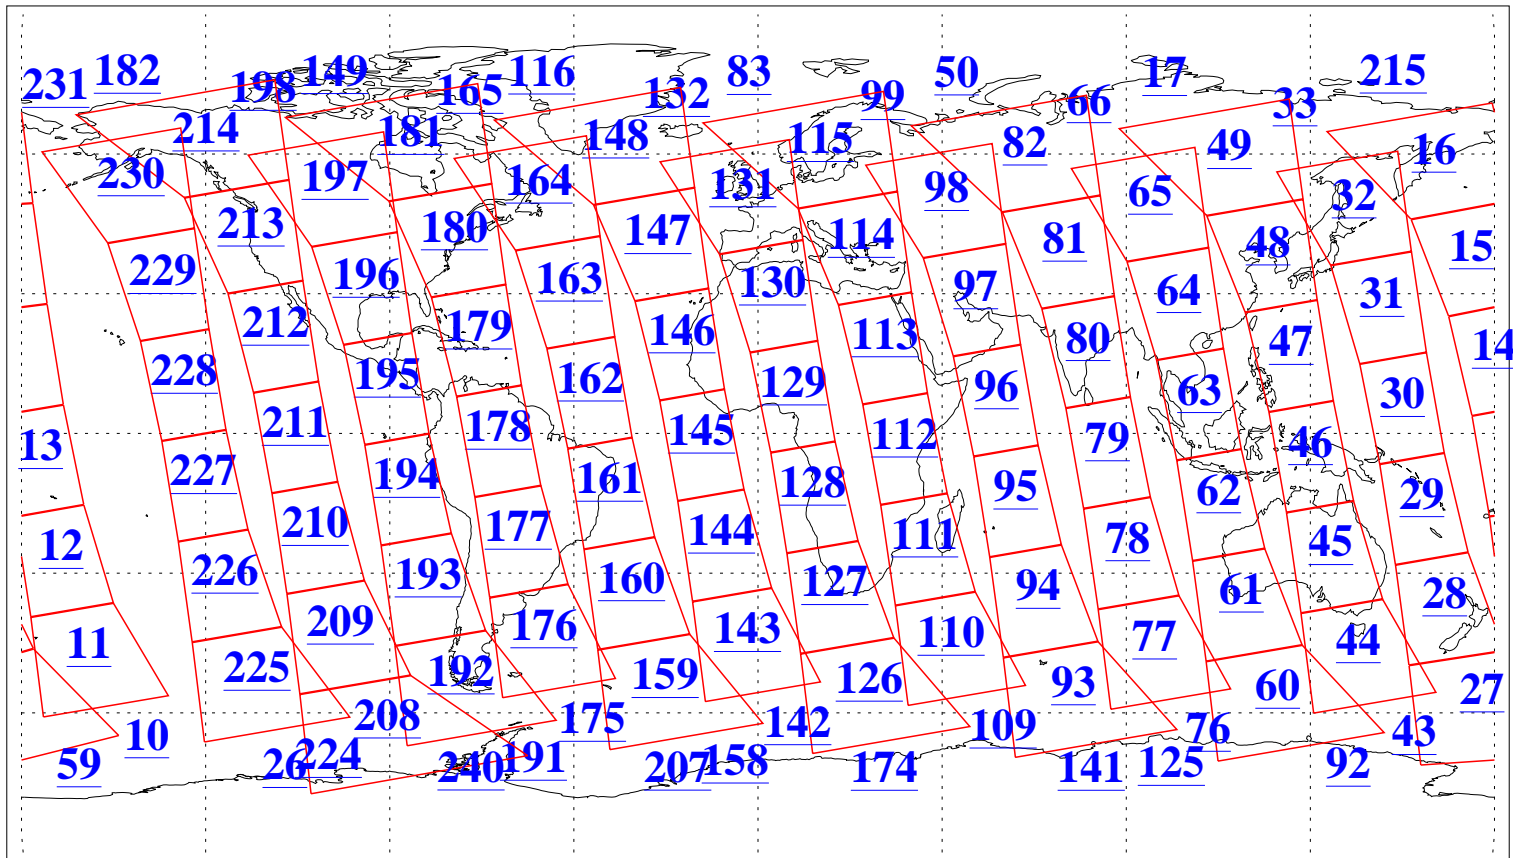

L1B Availability
AMSU Granules: 240
HSB Granules: 0
AIRS Granules: 240

29 Jan 2019
DoY 29
Aqua Day 6114
Granules: 1 to 120

Granules: 121 to 240

Legend: AMSU Available, HSB Available, AIRS Available

L1B Availability
AMSU Granules: 240
HSB Granules: 0
AIRS Granules: 240

29 Jan 2019
DoY 29
Aqua Day 6114
Ascending Granules

Descending Granules

Legend: AMSU Available, HSB Available, AIRS Available

L1B Availability
 AMSU Granules: 240
 HSB Granules: 0
 AIRS Granules: 240

29 Jan 2019
 DoY 29
 Aqua Day 6114

Northern Hemisphere Granules

Southern Hemisphere Granules

Legend: AMSU Available, HSB Available, AIRS Available