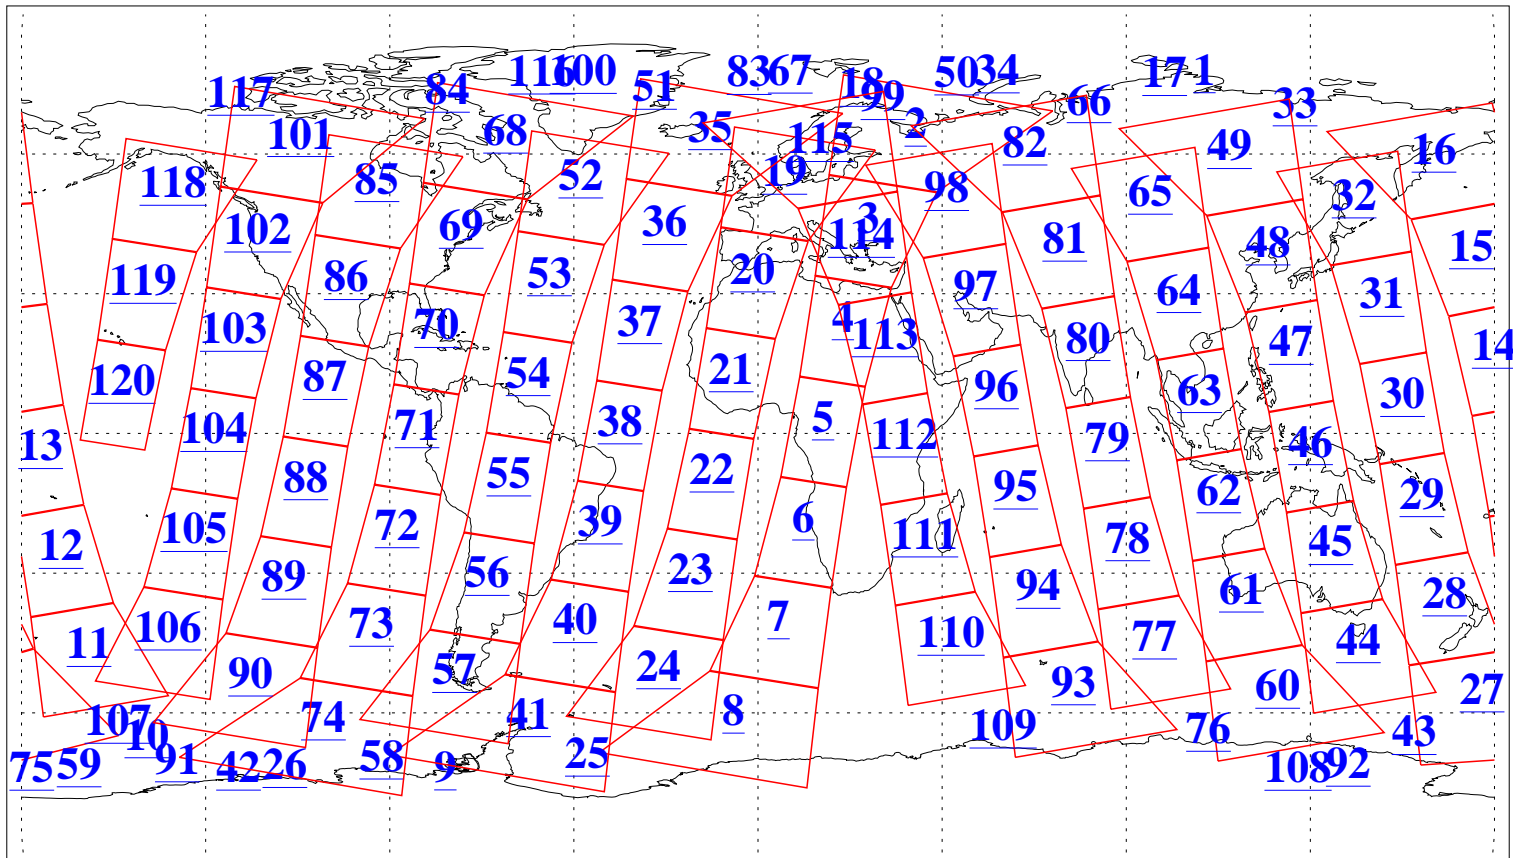

L1B Availability
AMSU Granules: 240
HSB Granules: 0
AIRS Granules: 240

29 Jan 2019
DoY 29
Aqua Day 6114
Granules: 1 to 120

Granules: 121 to 240

Legend: AMSU Available, HSB Available, AIRS Available

L1B Availability
AMSU Granules: 240
HSB Granules: 0
AIRS Granules: 240

29 Jan 2019
DoY 29
Aqua Day 6114
Ascending Granules

Descending Granules

Legend: AMSU Available, HSB Available, AIRS Available

L1B Availability
 AMSU Granules: 240
 HSB Granules: 0
 AIRS Granules: 240

29 Jan 2019
 DoY 29
 Aqua Day 6114

Northern Hemisphere Granules

Southern Hemisphere Granules

Legend: AMSU Available, HSB Available, AIRS Available