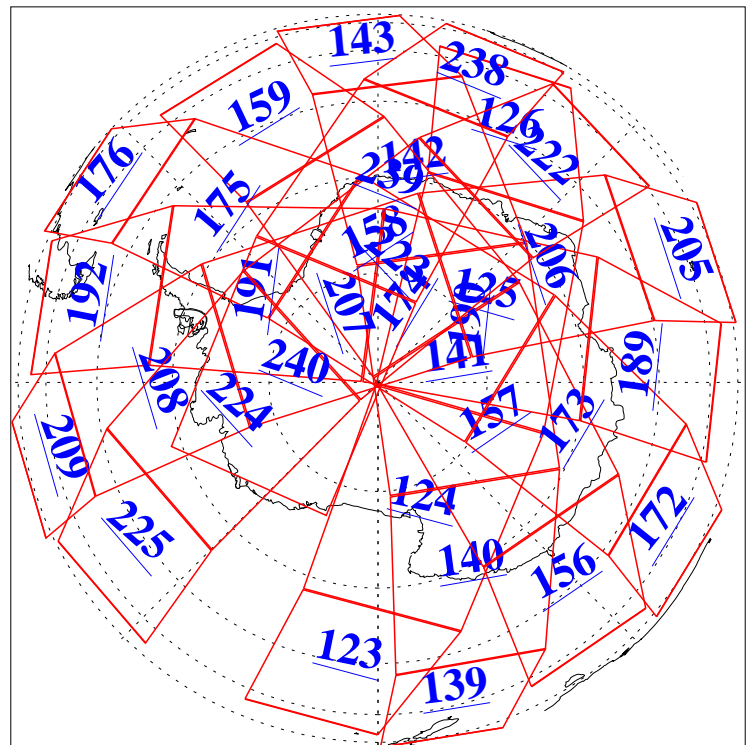

L1B Availability
AMSU Granules: 240
HSB Granules: 0
AIRS Granules: 240

29 Jan 2019
DoY 29
Aqua Day 6114
Granules: 1 to 120

Granules: 121 to 240

Legend: AMSU Available, HSB Available, AIRS Available

L1B Availability
AMSU Granules: 240
HSB Granules: 0
AIRS Granules: 240

29 Jan 2019
DoY 29
Aqua Day 6114
Ascending Granules

Descending Granules

Legend: AMSU Available, HSB Available, AIRS Available

L1B Availability
 AMSU Granules: 240
 HSB Granules: 0
 AIRS Granules: 240

29 Jan 2019
 DoY 29
 Aqua Day 6114

Northern Hemisphere Granules

Southern Hemisphere Granules

Legend: AMSU Available, HSB Available, AIRS Available