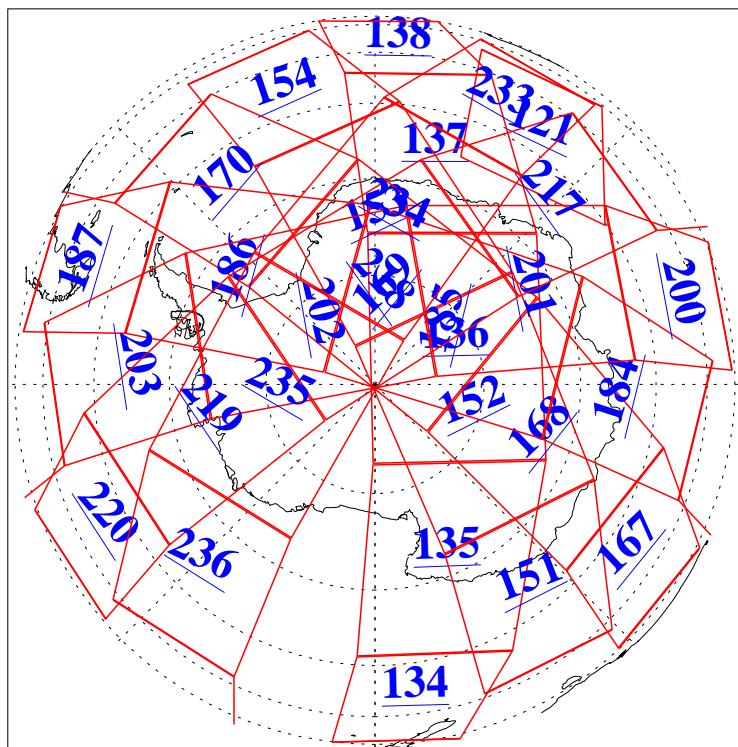

L1B Availability
AMSU Granules: 240
HSB Granules: 0
AIRS Granules: 240

26 Jan 2019
DoY 26
Aqua Day 6111
Granules: 1 to 120

Granules: 121 to 240

Legend: AMSU Available, HSB Available, AIRS Available

L1B Availability
AMSU Granules: 240
HSB Granules: 0
AIRS Granules: 240

26 Jan 2019
DoY 26
Aqua Day 6111
Ascending Granules

Descending Granules

Legend: AMSU Available, HSB Available, AIRS Available

L1B Availability
 AMSU Granules: 240
 HSB Granules: 0
 AIRS Granules: 240

26 Jan 2019
 DoY 26
 Aqua Day 6111

Northern Hemisphere Granules

Southern Hemisphere Granules

Legend: AMSU Available, HSB Available, AIRS Available