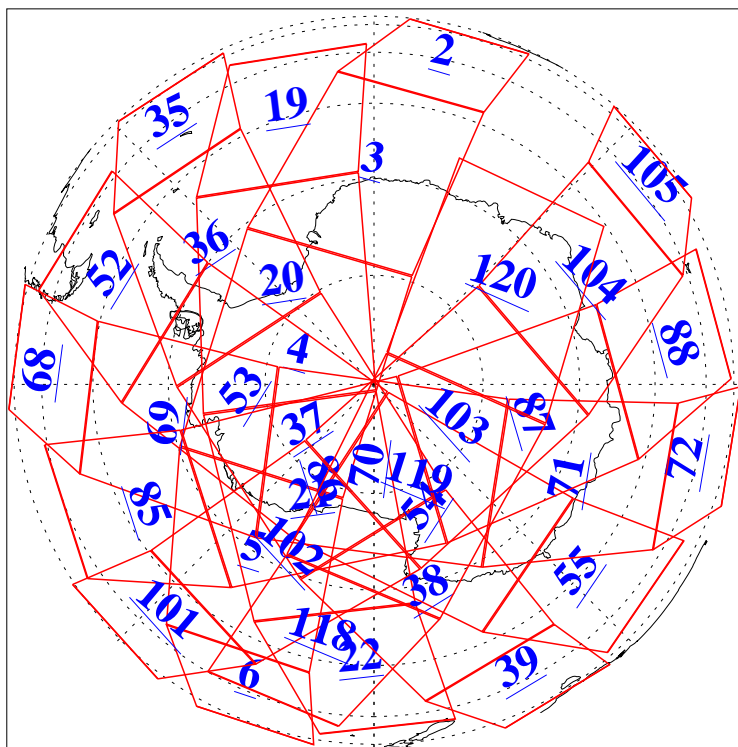

L1B Availability
AMSU Granules: 240
HSB Granules: 0
AIRS Granules: 240

26 Jan 2019
DoY 26
Aqua Day 6111
Granules: 1 to 120

Granules: 121 to 240

Legend: AMSU Available, HSB Available, AIRS Available

L1B Availability
AMSU Granules: 240
HSB Granules: 0
AIRS Granules: 240

26 Jan 2019
DoY 26
Aqua Day 6111
Ascending Granules

Descending Granules

Legend: AMSU Available, HSB Available, AIRS Available

L1B Availability
 AMSU Granules: 240
 HSB Granules: 0
 AIRS Granules: 240

26 Jan 2019
 DoY 26
 Aqua Day 6111

Northern Hemisphere Granules

Southern Hemisphere Granules

Legend: AMSU Available, HSB Available, AIRS Available