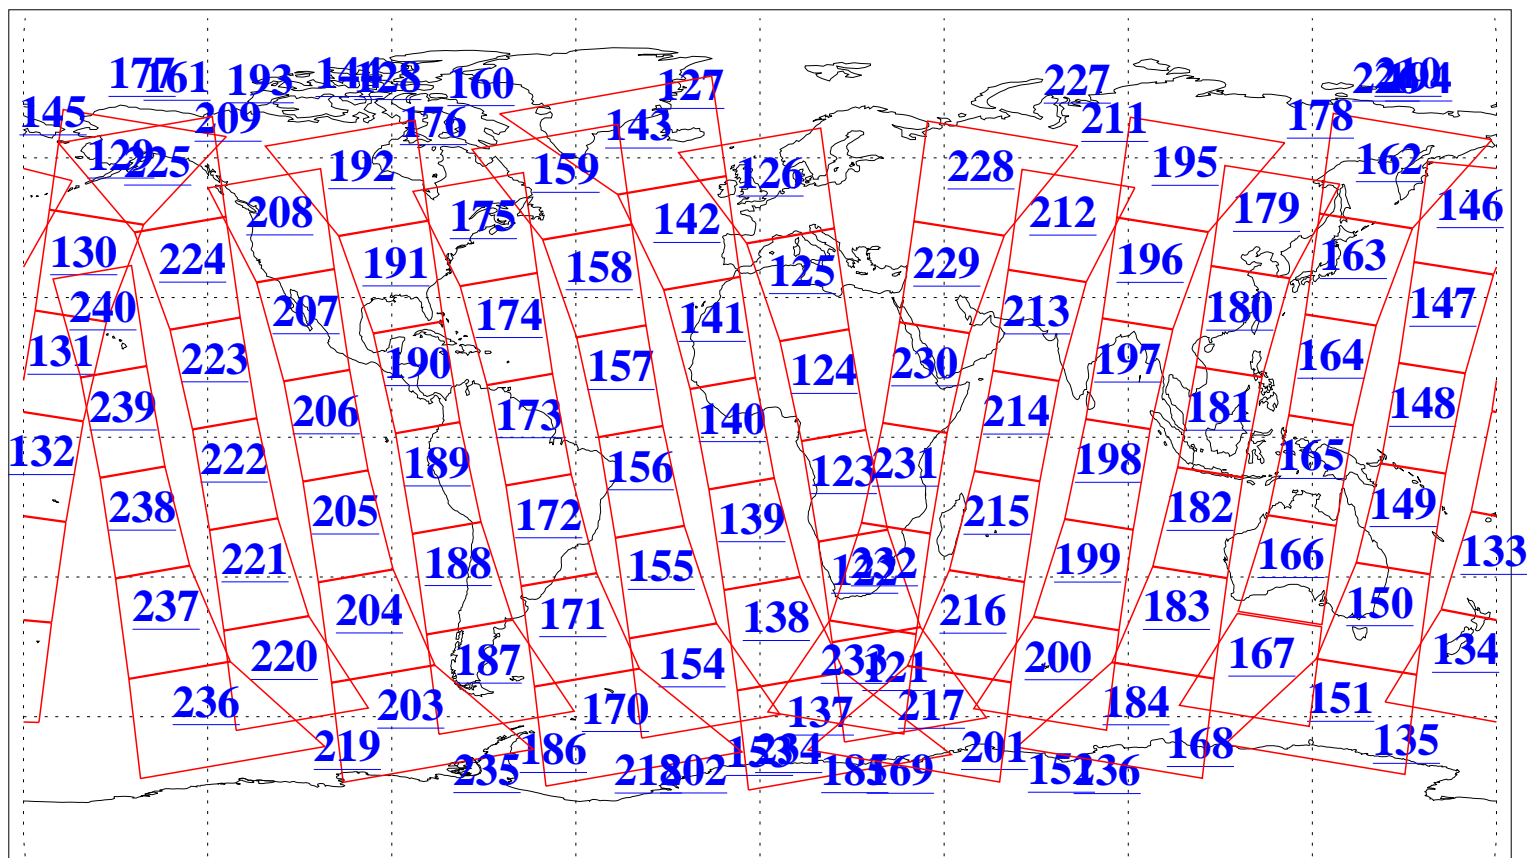

L1B Availability
AMSU Granules: 240
HSB Granules: 0
AIRS Granules: 240

26 Jan 2019
DoY 26
Aqua Day 6111
Granules: 1 to 120

Granules: 121 to 240

Legend: AMSU Available, HSB Available, AIRS Available

L1B Availability
AMSU Granules: 240
HSB Granules: 0
AIRS Granules: 240

26 Jan 2019
DoY 26
Aqua Day 6111
Ascending Granules

Descending Granules

Legend: AMSU Available, HSB Available, AIRS Available

L1B Availability
 AMSU Granules: 240
 HSB Granules: 0
 AIRS Granules: 240

26 Jan 2019
 DoY 26
 Aqua Day 6111

Northern Hemisphere Granules

Southern Hemisphere Granules

Legend: AMSU Available, HSB Available, AIRS Available