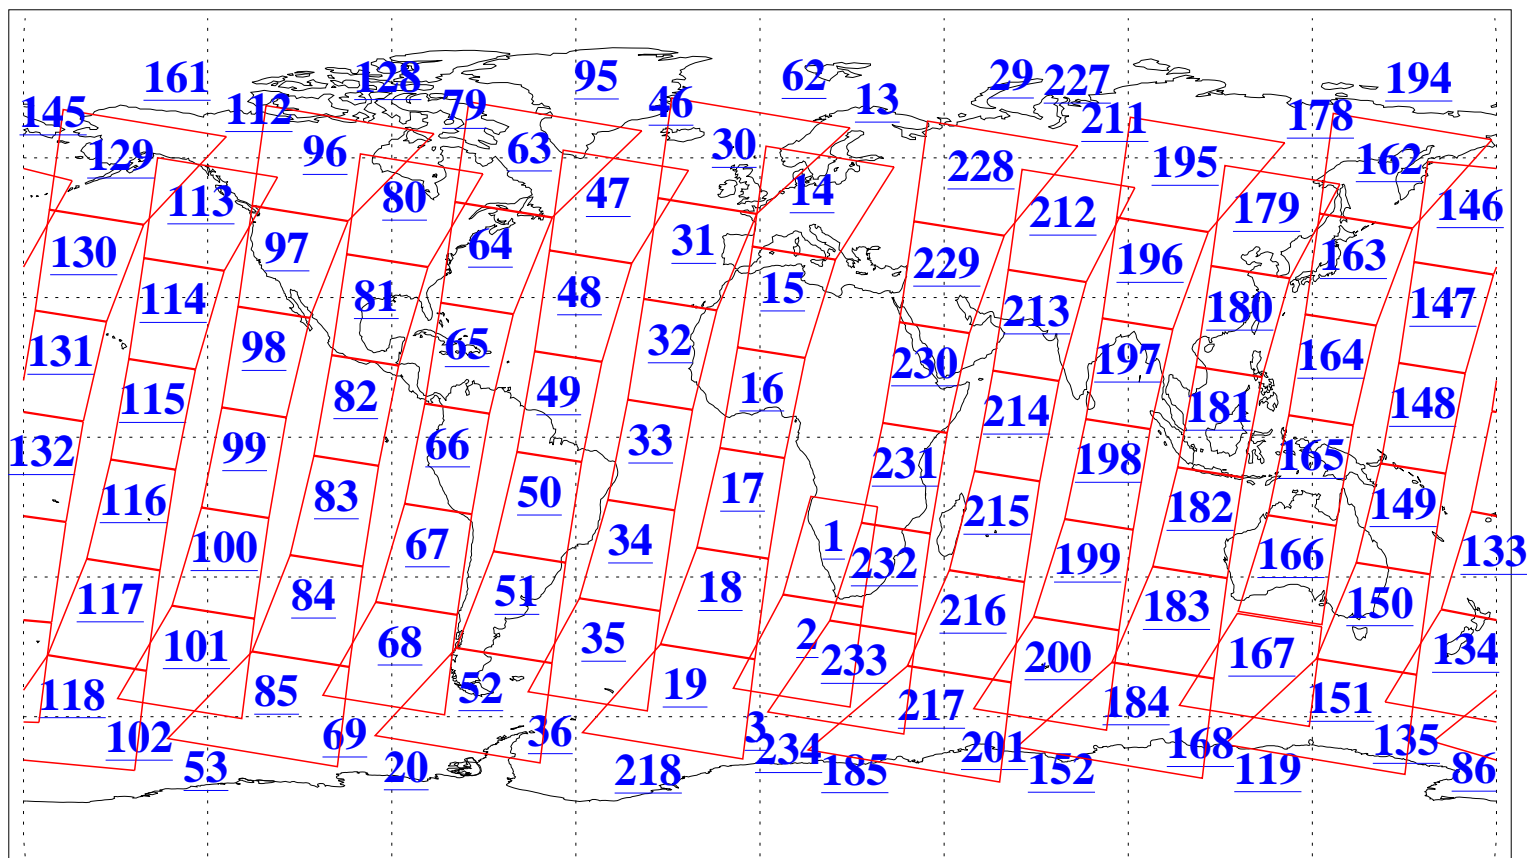

L1B Availability
AMSU Granules: 240
HSB Granules: 0
AIRS Granules: 240

26 Jan 2019
DoY 26
Aqua Day 6111
Granules: 1 to 120

Granules: 121 to 240

Legend: AMSU Available, HSB Available, AIRS Available

L1B Availability
AMSU Granules: 240
HSB Granules: 0
AIRS Granules: 240

26 Jan 2019
DoY 26
Aqua Day 6111
Ascending Granules

Descending Granules

Legend: AMSU Available, HSB Available, AIRS Available

L1B Availability
 AMSU Granules: 240
 HSB Granules: 0
 AIRS Granules: 240

26 Jan 2019
 DoY 26
 Aqua Day 6111

Northern Hemisphere Granules

Southern Hemisphere Granules

Legend: AMSU Available, HSB Available, AIRS Available