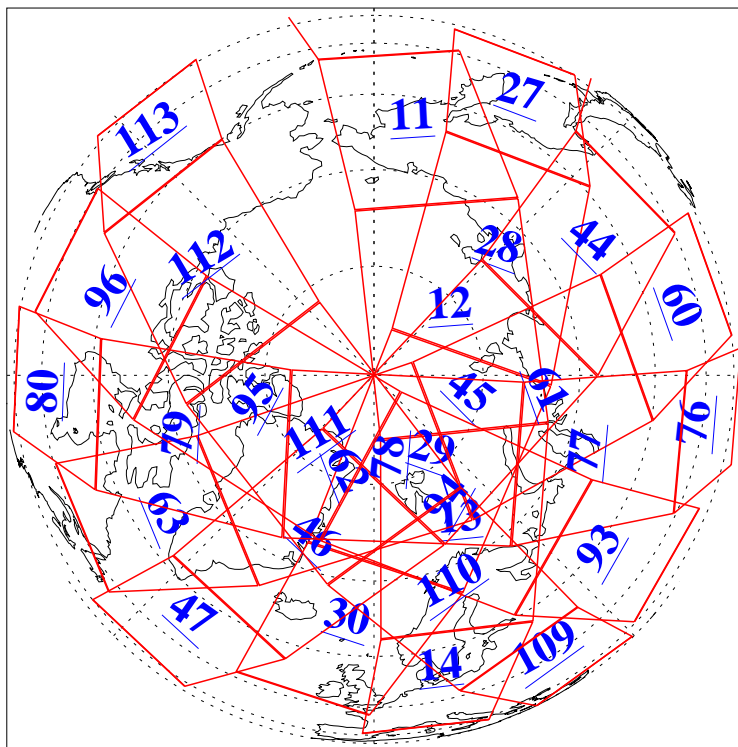

L1B Availability
AMSU Granules: 240
HSB Granules: 0
AIRS Granules: 240

26 Jan 2019
DoY 26
Aqua Day 6111
Granules: 1 to 120

Granules: 121 to 240

Legend: AMSU Available, HSB Available, AIRS Available

L1B Availability
AMSU Granules: 240
HSB Granules: 0
AIRS Granules: 240

26 Jan 2019
DoY 26
Aqua Day 6111
Ascending Granules

Descending Granules

Legend: AMSU Available, HSB Available, AIRS Available

L1B Availability
 AMSU Granules: 240
 HSB Granules: 0
 AIRS Granules: 240

26 Jan 2019
 DoY 26
 Aqua Day 6111

Northern Hemisphere Granules

Southern Hemisphere Granules

Legend: AMSU Available, HSB Available, AIRS Available