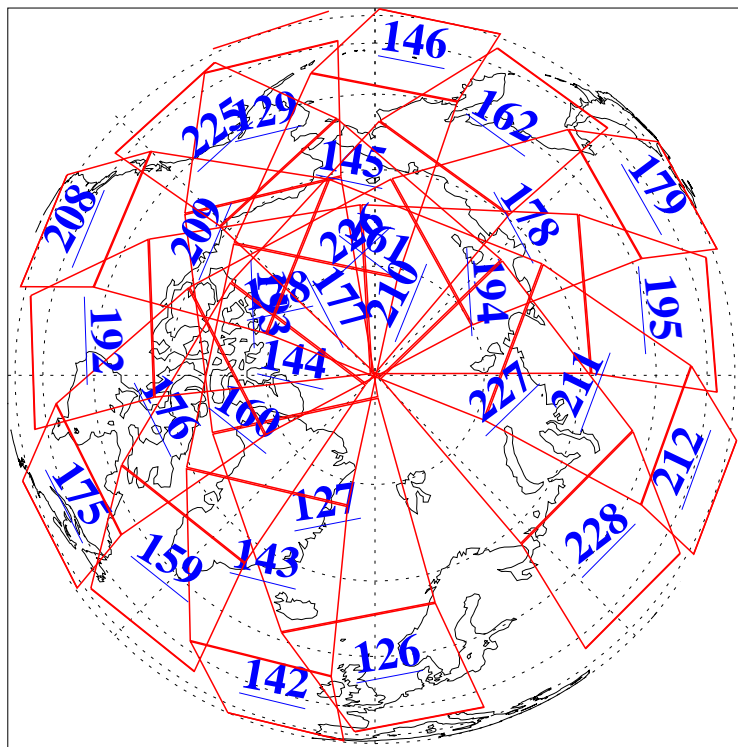

L1B Availability
AMSU Granules: 240
HSB Granules: 0
AIRS Granules: 240

26 Jan 2019
DoY 26
Aqua Day 6111
Granules: 1 to 120

Granules: 121 to 240

Legend: AMSU Available, HSB Available, AIRS Available

L1B Availability
AMSU Granules: 240
HSB Granules: 0
AIRS Granules: 240

26 Jan 2019
DoY 26
Aqua Day 6111
Ascending Granules

Descending Granules

Legend: AMSU Available, HSB Available, AIRS Available

L1B Availability
 AMSU Granules: 240
 HSB Granules: 0
 AIRS Granules: 240

26 Jan 2019
 DoY 26
 Aqua Day 6111

Northern Hemisphere Granules

Southern Hemisphere Granules

Legend: AMSU Available, HSB Available, AIRS Available