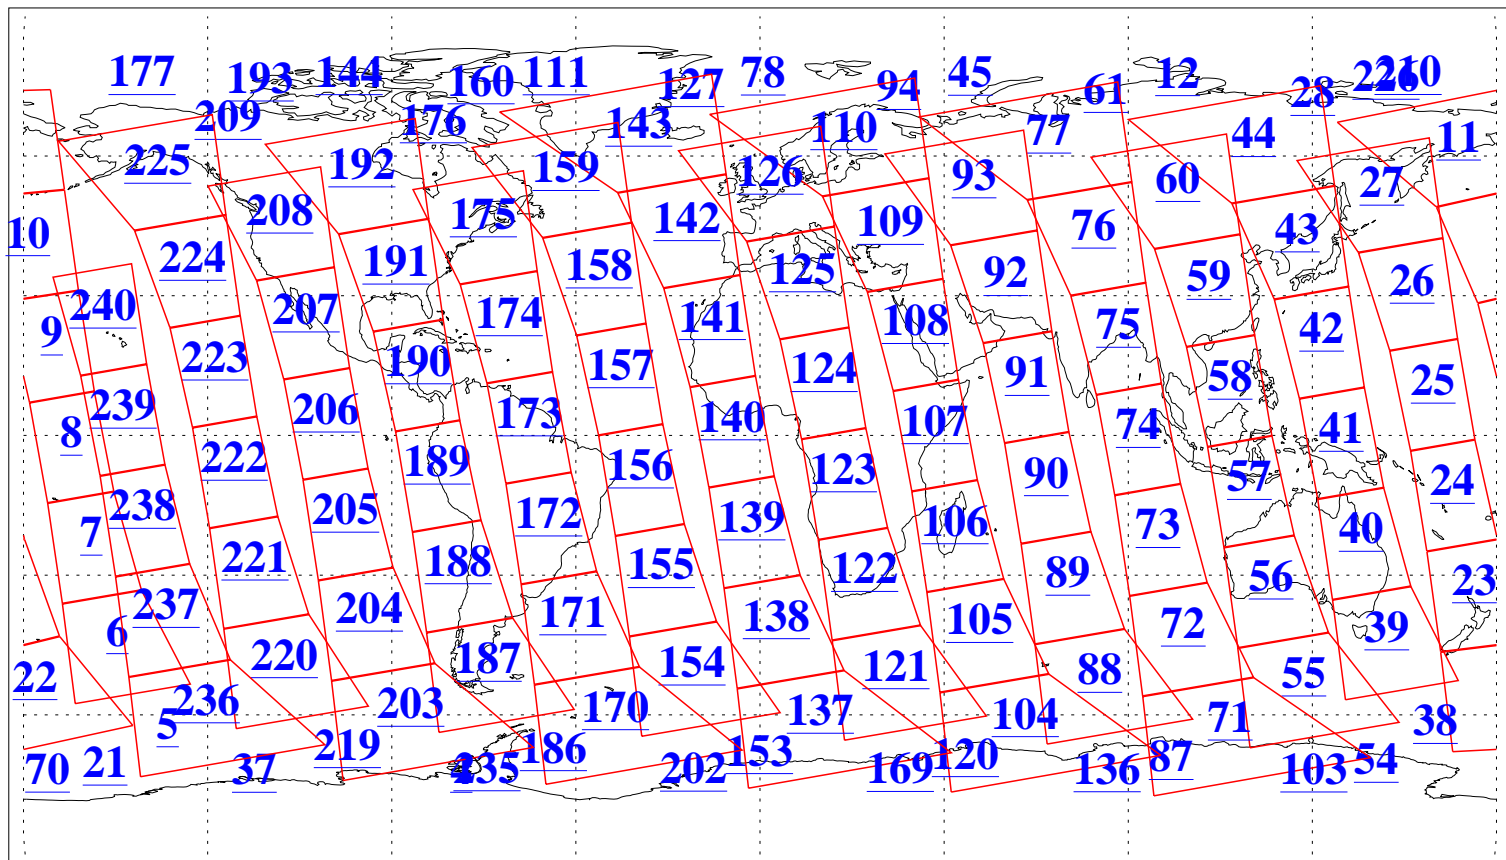

L1B Availability
AMSU Granules: 240
HSB Granules: 0
AIRS Granules: 240

26 Jan 2019
DoY 26
Aqua Day 6111
Granules: 1 to 120

Granules: 121 to 240

Legend: AMSU Available, HSB Available, AIRS Available

L1B Availability
AMSU Granules: 240
HSB Granules: 0
AIRS Granules: 240

26 Jan 2019
DoY 26
Aqua Day 6111
Ascending Granules

Descending Granules

Legend: AMSU Available, HSB Available, AIRS Available

L1B Availability
 AMSU Granules: 240
 HSB Granules: 0
 AIRS Granules: 240

26 Jan 2019
 DoY 26
 Aqua Day 6111

Northern Hemisphere Granules

Southern Hemisphere Granules

Legend: AMSU Available, HSB Available, AIRS Available