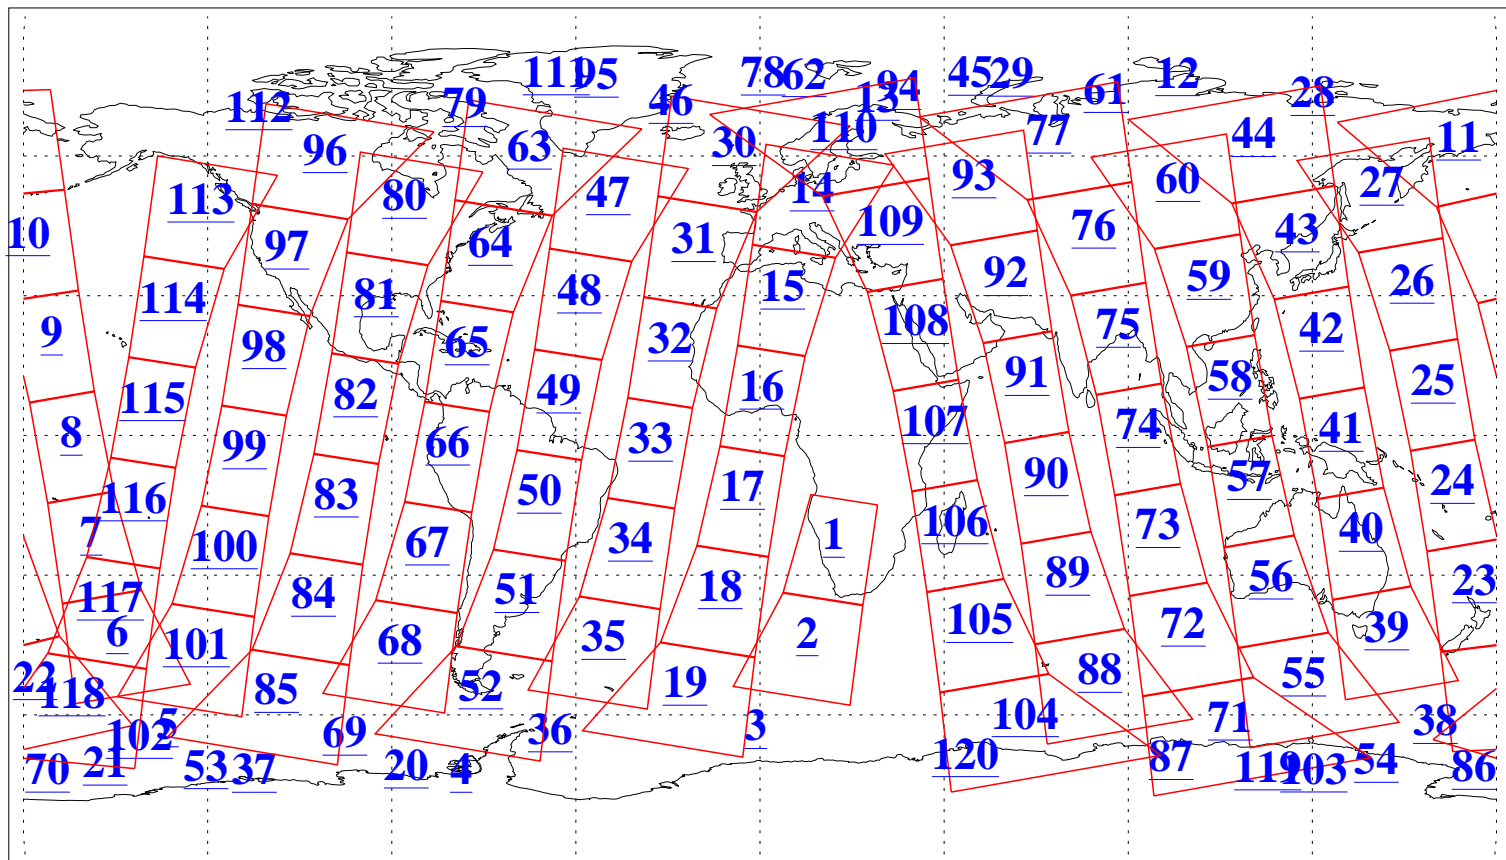

L1B Availability
AMSU Granules: 240
HSB Granules: 0
AIRS Granules: 240

26 Jan 2019
DoY 26
Aqua Day 6111
Granules: 1 to 120

Granules: 121 to 240

Legend: AMSU Available, HSB Available, AIRS Available

L1B Availability
AMSU Granules: 240
HSB Granules: 0
AIRS Granules: 240

26 Jan 2019
DoY 26
Aqua Day 6111
Ascending Granules

Descending Granules

Legend: AMSU Available, HSB Available, AIRS Available

L1B Availability
 AMSU Granules: 240
 HSB Granules: 0
 AIRS Granules: 240

26 Jan 2019
 DoY 26
 Aqua Day 6111

Northern Hemisphere Granules

Southern Hemisphere Granules

Legend: AMSU Available, HSB Available, AIRS Available