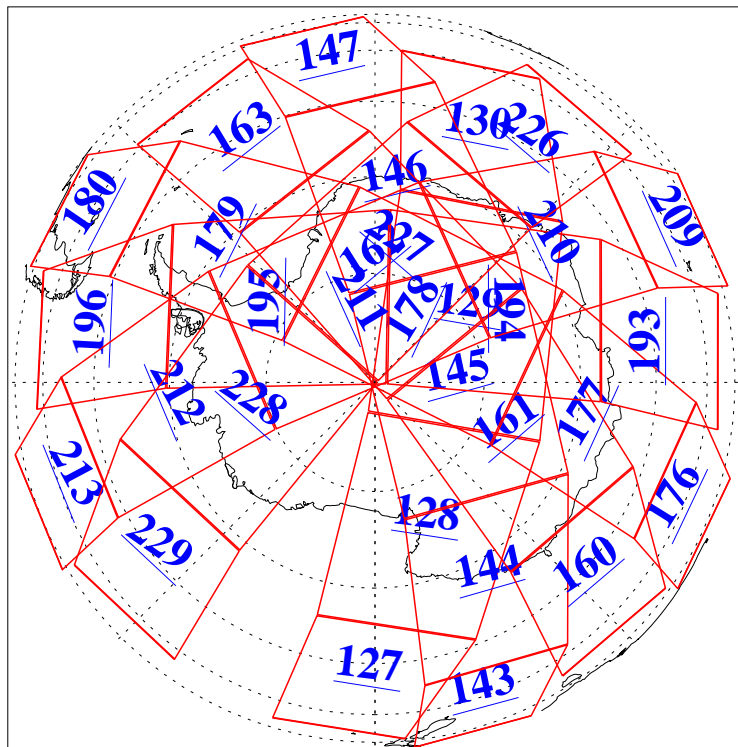

25 Jan 2019
DoY 25
Aqua Day 6110
Ascending Granules

Descending Granules

Legend: AMSU Available, HSB Available, AIRS Available

L1B Availability
 AMSU Granules: 240
 HSB Granules: 0
 AIRS Granules: 240

25 Jan 2019
 DoY 25
 Aqua Day 6110

Northern Hemisphere Granules

Southern Hemisphere Granules

Legend: AMSU Available, HSB Available, AIRS Available