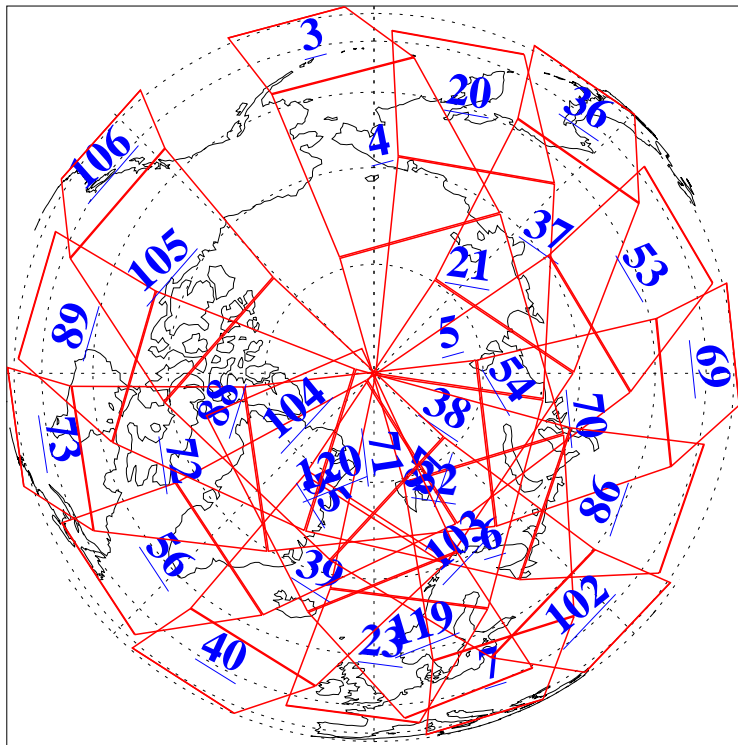

L1B Availability
AMSU Granules: 240
HSB Granules: 0
AIRS Granules: 240

25 Jan 2019
DoY 25
Aqua Day 6110
Granules: 1 to 120

Granules: 121 to 240

Legend: AMSU Available, HSB Available, AIRS Available

L1B Availability
AMSU Granules: 240
HSB Granules: 0
AIRS Granules: 240

25 Jan 2019
DoY 25
Aqua Day 6110
Ascending Granules

Descending Granules

Legend: AMSU Available, HSB Available, AIRS Available

L1B Availability
 AMSU Granules: 240
 HSB Granules: 0
 AIRS Granules: 240

25 Jan 2019
 DoY 25
 Aqua Day 6110

Northern Hemisphere Granules

Southern Hemisphere Granules

Legend: AMSU Available, HSB Available, AIRS Available