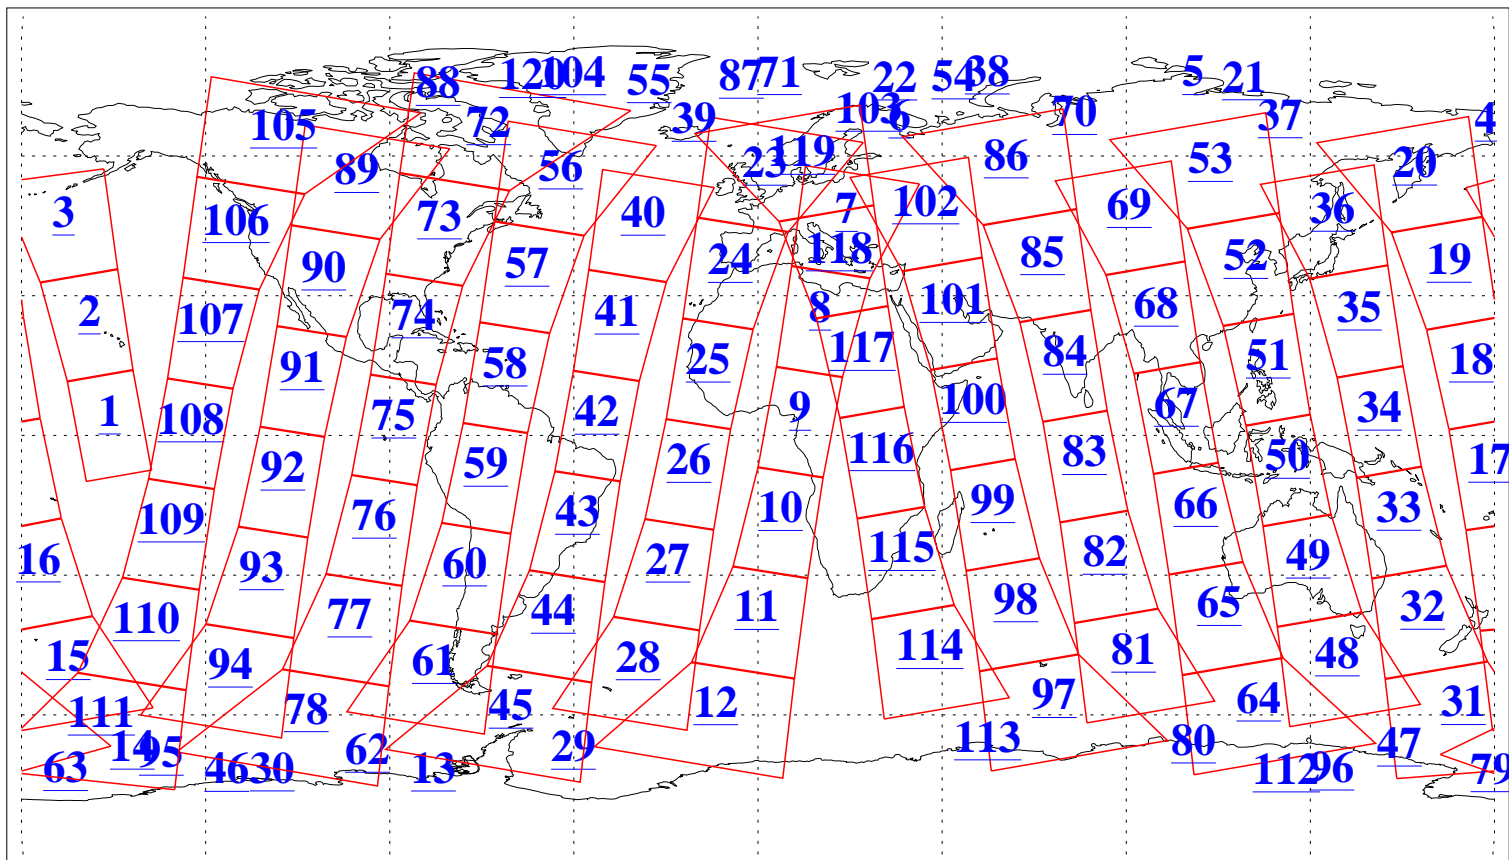

L1B Availability
AMSU Granules: 240
HSB Granules: 0
AIRS Granules: 240

25 Jan 2019
DoY 25
Aqua Day 6110
Granules: 1 to 120

Granules: 121 to 240

Legend: AMSU Available, HSB Available, AIRS Available

L1B Availability
AMSU Granules: 240
HSB Granules: 0
AIRS Granules: 240

25 Jan 2019
DoY 25
Aqua Day 6110
Ascending Granules

Descending Granules

Legend: AMSU Available, HSB Available, AIRS Available

L1B Availability
 AMSU Granules: 240
 HSB Granules: 0
 AIRS Granules: 240

25 Jan 2019
 DoY 25
 Aqua Day 6110

Northern Hemisphere Granules

Southern Hemisphere Granules

Legend: AMSU Available, HSB Available, AIRS Available