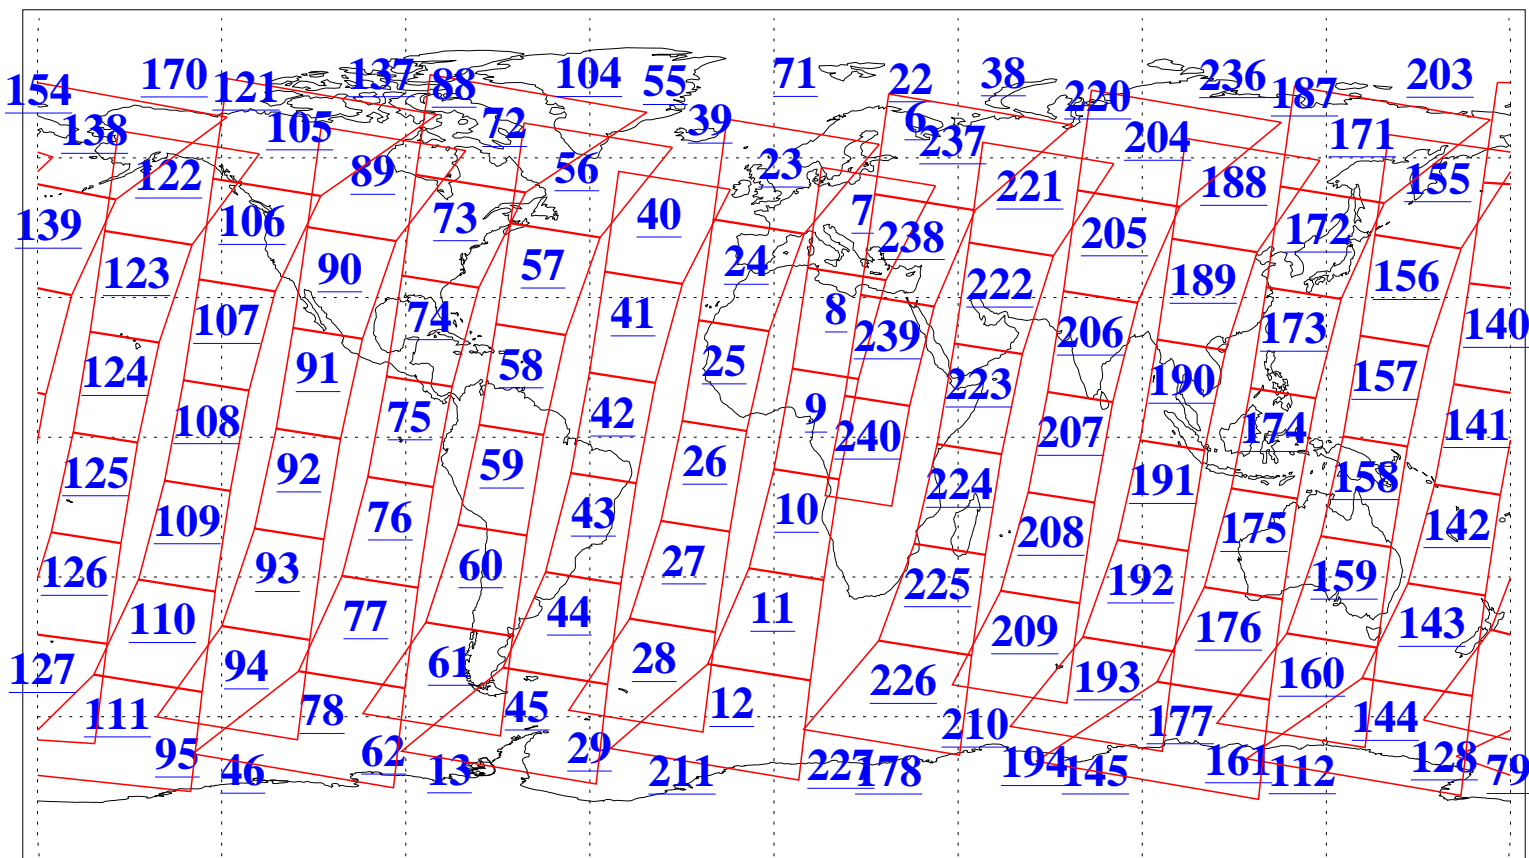

L1B Availability
AMSU Granules: 240
HSB Granules: 0
AIRS Granules: 240

25 Jan 2019
DoY 25
Aqua Day 6110
Granules: 1 to 120

Granules: 121 to 240

Legend: AMSU Available, HSB Available, AIRS Available

L1B Availability
AMSU Granules: 240
HSB Granules: 0
AIRS Granules: 240

25 Jan 2019
DoY 25
Aqua Day 6110
Ascending Granules

Descending Granules

Legend: AMSU Available, HSB Available, AIRS Available

L1B Availability
 AMSU Granules: 240
 HSB Granules: 0
 AIRS Granules: 240

25 Jan 2019
 DoY 25
 Aqua Day 6110

Northern Hemisphere Granules

Southern Hemisphere Granules

Legend: AMSU Available, HSB Available, AIRS Available