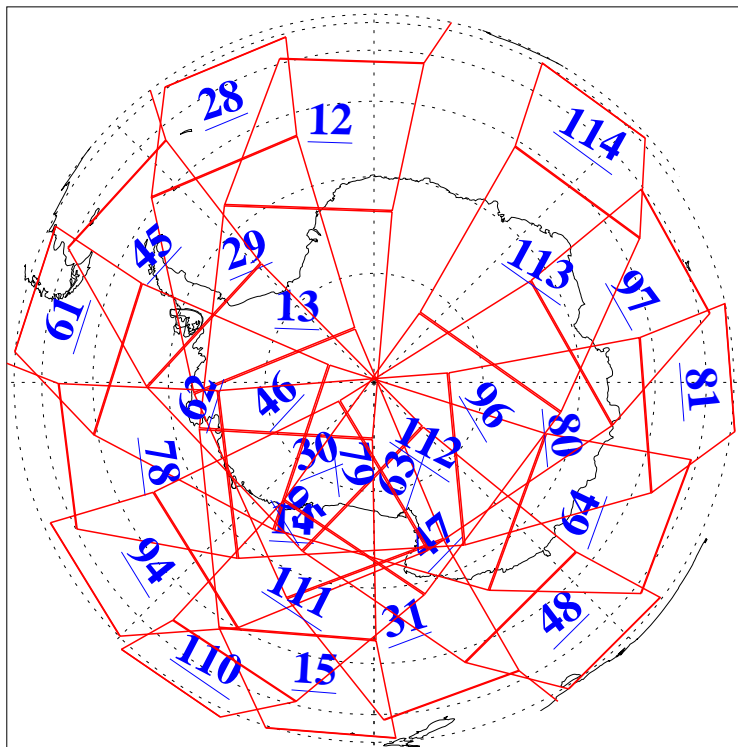

L1B Availability
AMSU Granules: 240
HSB Granules: 0
AIRS Granules: 240

25 Jan 2019
DoY 25
Aqua Day 6110
Granules: 1 to 120

Granules: 121 to 240

Legend: AMSU Available, HSB Available, AIRS Available

L1B Availability
AMSU Granules: 240
HSB Granules: 0
AIRS Granules: 240

25 Jan 2019
DoY 25
Aqua Day 6110
Ascending Granules

Descending Granules

Legend: AMSU Available, HSB Available, AIRS Available

L1B Availability
 AMSU Granules: 240
 HSB Granules: 0
 AIRS Granules: 240

25 Jan 2019
 DoY 25
 Aqua Day 6110

Northern Hemisphere Granules

Southern Hemisphere Granules

Legend: AMSU Available, HSB Available, AIRS Available