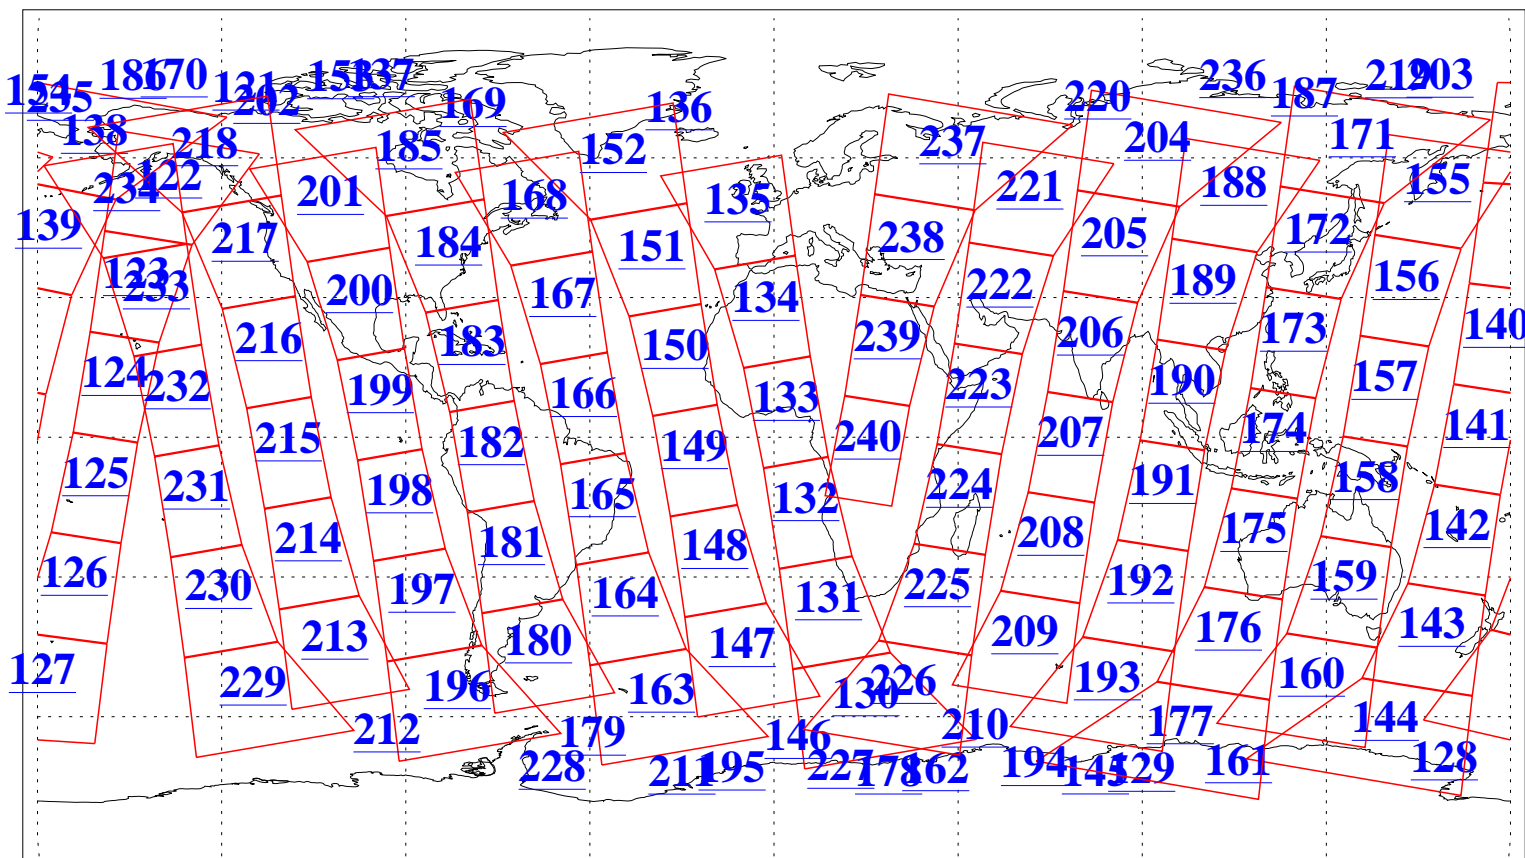

L1B Availability
AMSU Granules: 240
HSB Granules: 0
AIRS Granules: 240

25 Jan 2019
DoY 25
Aqua Day 6110
Granules: 1 to 120

Granules: 121 to 240

Legend: AMSU Available, HSB Available, AIRS Available

L1B Availability
AMSU Granules: 240
HSB Granules: 0
AIRS Granules: 240

25 Jan 2019
DoY 25
Aqua Day 6110
Ascending Granules

Descending Granules

Legend: AMSU Available, HSB Available, AIRS Available

L1B Availability
 AMSU Granules: 240
 HSB Granules: 0
 AIRS Granules: 240

25 Jan 2019
 DoY 25
 Aqua Day 6110

Northern Hemisphere Granules

Southern Hemisphere Granules

Legend: AMSU Available, HSB Available, AIRS Available