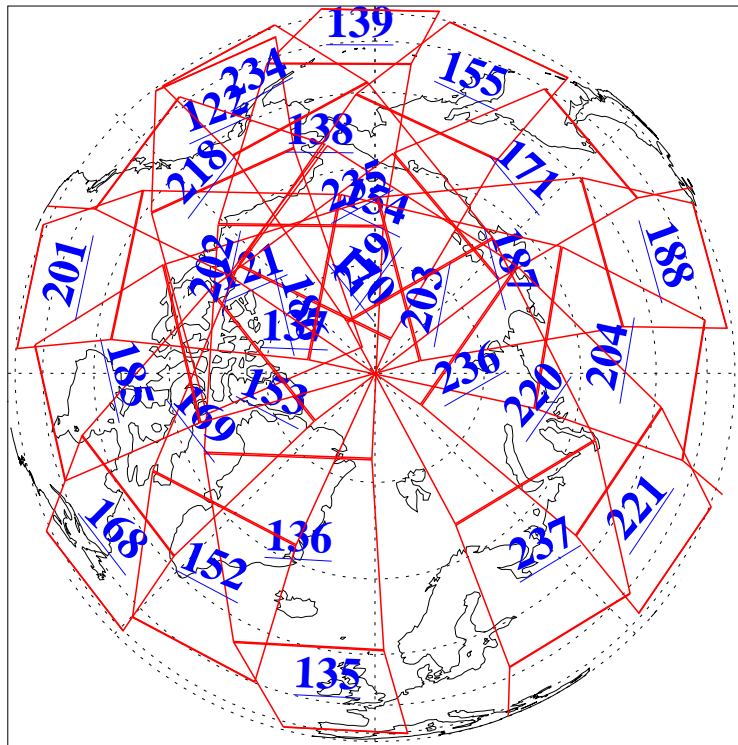

L1B Availability
AMSU Granules: 240
HSB Granules: 0
AIRS Granules: 240

25 Jan 2019
DoY 25
Aqua Day 6110
Granules: 1 to 120

Granules: 121 to 240

Legend: AMSU Available, HSB Available, AIRS Available

L1B Availability
AMSU Granules: 240
HSB Granules: 0
AIRS Granules: 240

25 Jan 2019
DoY 25
Aqua Day 6110
Ascending Granules

Descending Granules

Legend: AMSU Available, HSB Available, AIRS Available

L1B Availability
 AMSU Granules: 240
 HSB Granules: 0
 AIRS Granules: 240

25 Jan 2019
 DoY 25
 Aqua Day 6110

Northern Hemisphere Granules

Southern Hemisphere Granules

Legend: AMSU Available, HSB Available, AIRS Available