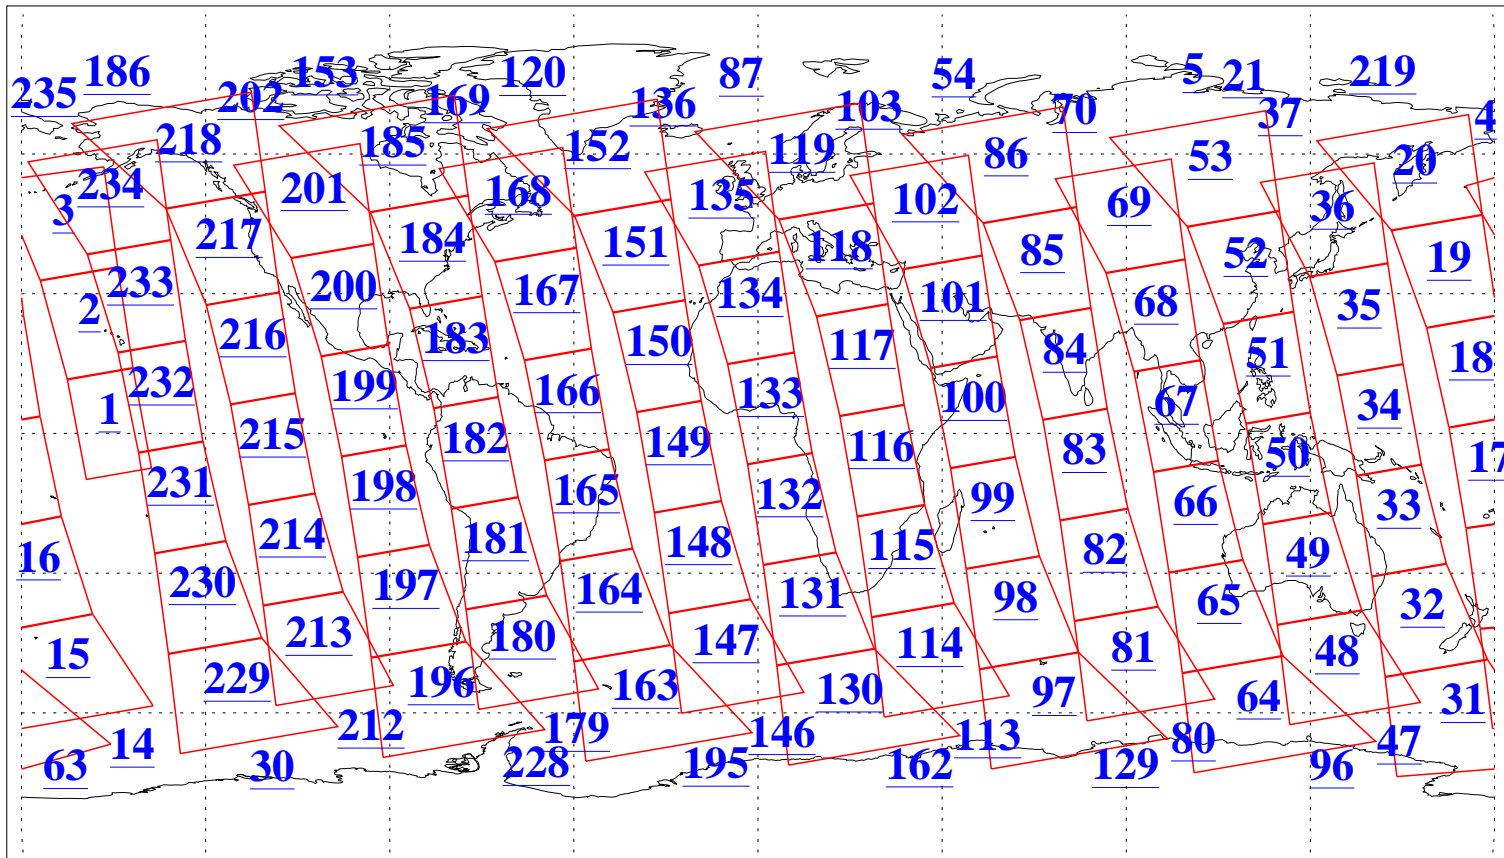

L1B Availability
AMSU Granules: 240
HSB Granules: 0
AIRS Granules: 240

25 Jan 2019
DoY 25
Aqua Day 6110
Granules: 1 to 120

Granules: 121 to 240

Legend: AMSU Available, HSB Available, AIRS Available

L1B Availability
AMSU Granules: 240
HSB Granules: 0
AIRS Granules: 240

25 Jan 2019
DoY 25
Aqua Day 6110
Ascending Granules

Descending Granules

Legend: AMSU Available, HSB Available, AIRS Available

L1B Availability
 AMSU Granules: 240
 HSB Granules: 0
 AIRS Granules: 240

25 Jan 2019
 DoY 25
 Aqua Day 6110

Northern Hemisphere Granules

Southern Hemisphere Granules

Legend: AMSU Available, HSB Available, AIRS Available