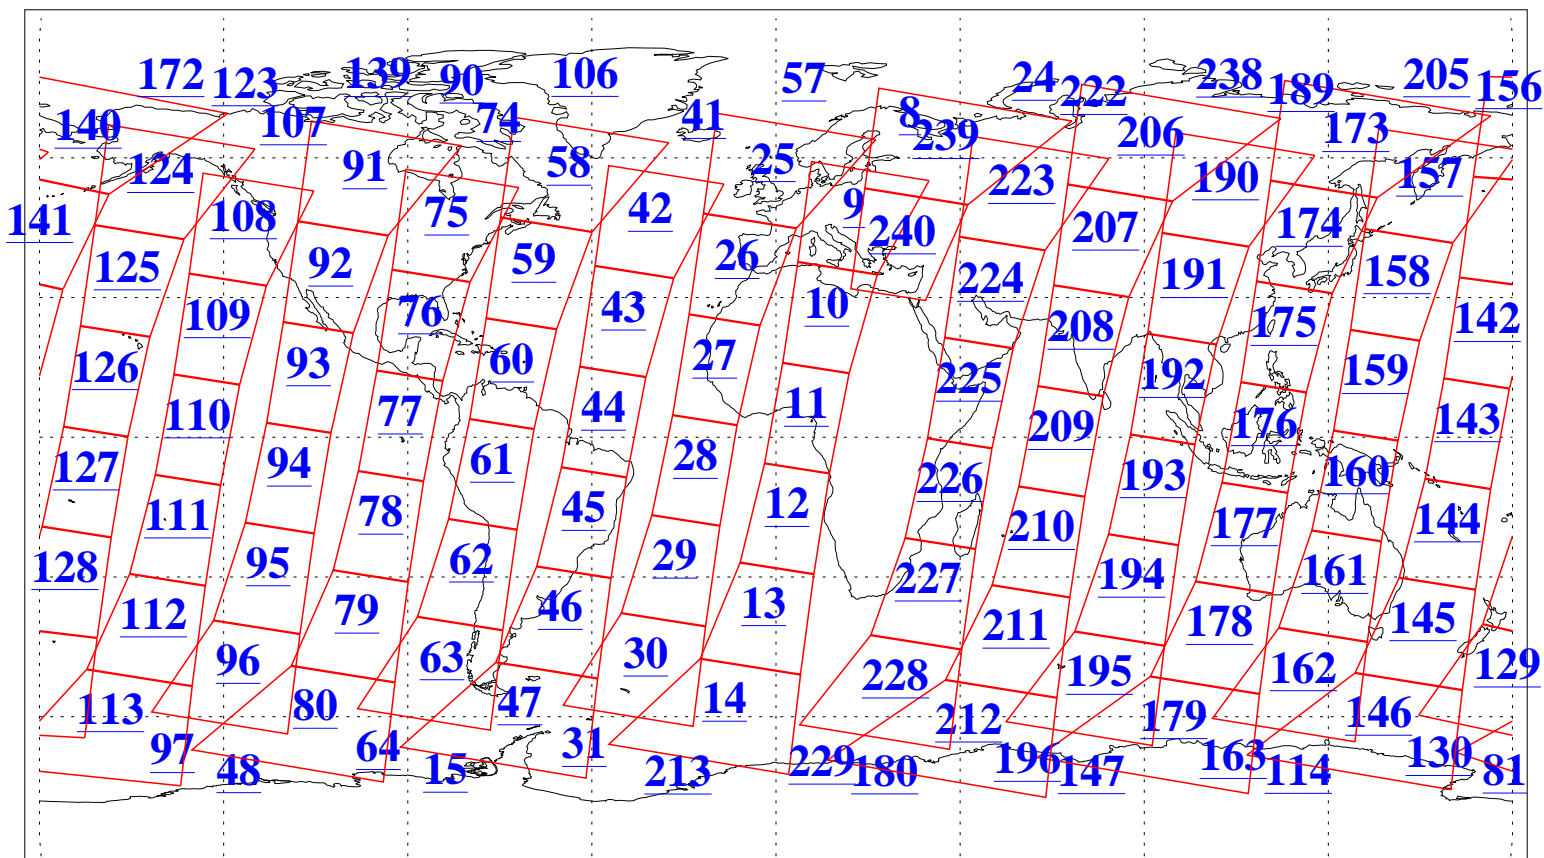

L1B Availability
AMSU Granules: 240
HSB Granules: 0
AIRS Granules: 240

23 Jan 2019
DoY 23
Aqua Day 6108
Granules: 1 to 120

Granules: 121 to 240

Legend: AMSU Available, HSB Available, AIRS Available

L1B Availability
AMSU Granules: 240
HSB Granules: 0
AIRS Granules: 240

23 Jan 2019
DoY 23
Aqua Day 6108
Ascending Granules

Descending Granules

Legend: AMSU Available, HSB Available, AIRS Available

L1B Availability
AMSU Granules: 240
HSB Granules: 0
AIRS Granules: 240

23 Jan 2019
DoY 23
Aqua Day 6108

Northern Hemisphere Granules

Southern Hemisphere Granules

Legend: AMSU Available, HSB Available, AIRS Available