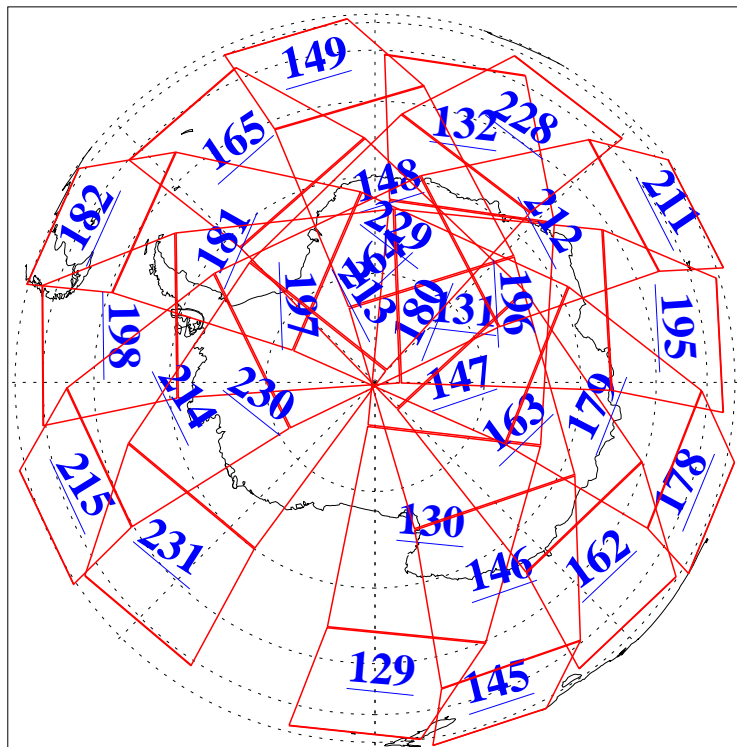

L1B Availability
AMSU Granules: 240
HSB Granules: 0
AIRS Granules: 240

23 Jan 2019
DoY 23
Aqua Day 6108
Granules: 1 to 120

Granules: 121 to 240

Legend: AMSU Available, HSB Available, AIRS Available

L1B Availability
AMSU Granules: 240
HSB Granules: 0
AIRS Granules: 240

23 Jan 2019
DoY 23
Aqua Day 6108
Ascending Granules

Descending Granules

Legend: AMSU Available, HSB Available, AIRS Available

L1B Availability
AMSU Granules: 240
HSB Granules: 0
AIRS Granules: 240

23 Jan 2019
DoY 23
Aqua Day 6108

Northern Hemisphere Granules

Southern Hemisphere Granules

Legend: AMSU Available, HSB Available, AIRS Available