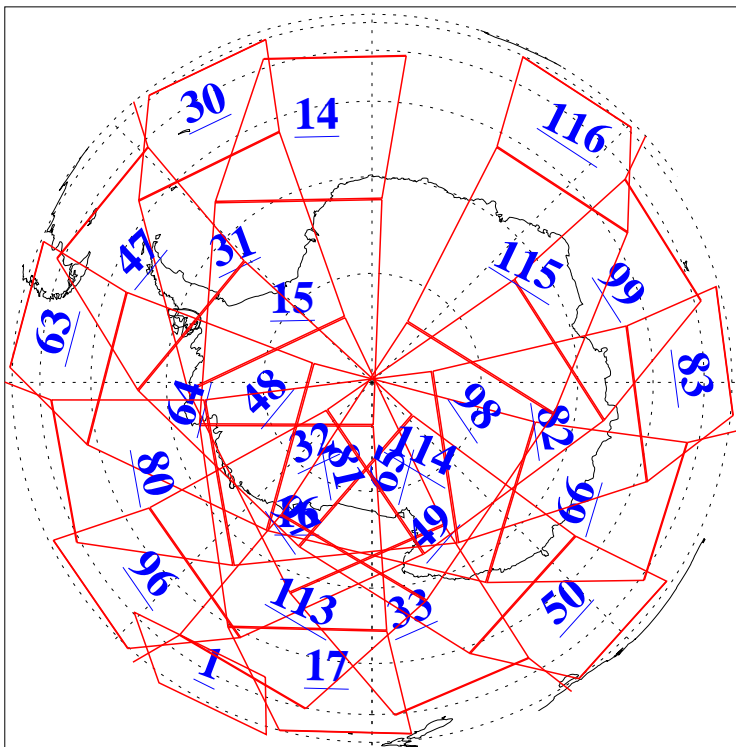

L1B Availability
AMSU Granules: 240
HSB Granules: 0
AIRS Granules: 240

23 Jan 2019
DoY 23
Aqua Day 6108
Granules: 1 to 120

Granules: 121 to 240

Legend: AMSU Available, HSB Available, AIRS Available

L1B Availability
AMSU Granules: 240
HSB Granules: 0
AIRS Granules: 240

23 Jan 2019
DoY 23
Aqua Day 6108
Ascending Granules

Descending Granules

Legend: AMSU Available, HSB Available, AIRS Available

L1B Availability
AMSU Granules: 240
HSB Granules: 0
AIRS Granules: 240

23 Jan 2019
DoY 23
Aqua Day 6108

Northern Hemisphere Granules

Southern Hemisphere Granules

Legend: AMSU Available, HSB Available, AIRS Available