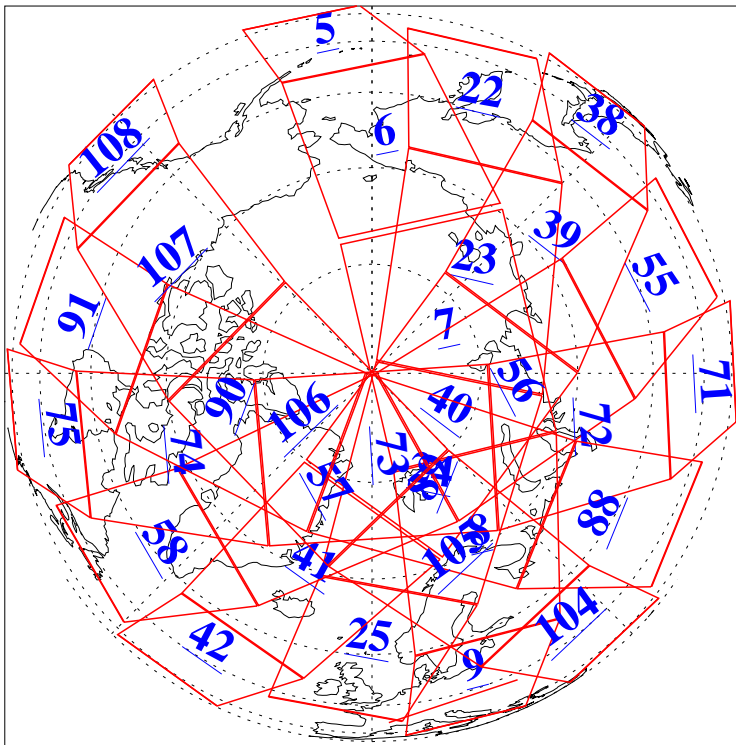

L1B Availability
AMSU Granules: 240
HSB Granules: 0
AIRS Granules: 240

23 Jan 2019
DoY 23
Aqua Day 6108
Granules: 1 to 120

Granules: 121 to 240

Legend: AMSU Available, HSB Available, AIRS Available

L1B Availability
AMSU Granules: 240
HSB Granules: 0
AIRS Granules: 240

23 Jan 2019
DoY 23
Aqua Day 6108
Ascending Granules

Descending Granules

Legend: AMSU Available, HSB Available, AIRS Available

L1B Availability
AMSU Granules: 240
HSB Granules: 0
AIRS Granules: 240

23 Jan 2019
DoY 23
Aqua Day 6108

Northern Hemisphere Granules

Southern Hemisphere Granules

Legend: AMSU Available, HSB Available, AIRS Available