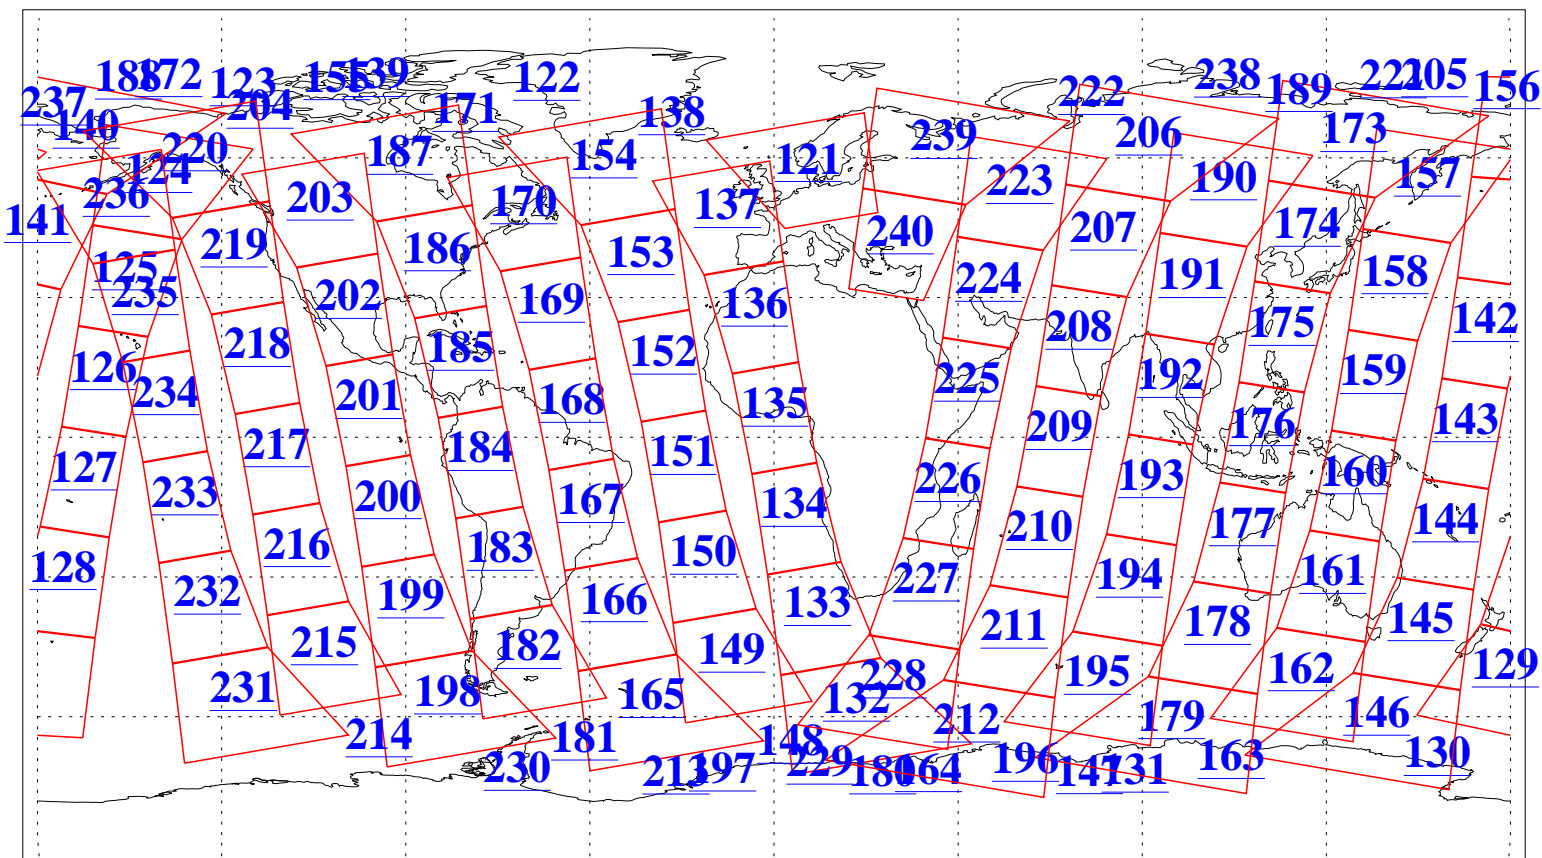

L1B Availability
AMSU Granules: 240
HSB Granules: 0
AIRS Granules: 240

23 Jan 2019
DoY 23
Aqua Day 6108
Granules: 1 to 120

Granules: 121 to 240

Legend: AMSU Available, HSB Available, AIRS Available

L1B Availability
AMSU Granules: 240
HSB Granules: 0
AIRS Granules: 240

23 Jan 2019
DoY 23
Aqua Day 6108
Ascending Granules

Descending Granules

Legend: AMSU Available, HSB Available, AIRS Available

L1B Availability
AMSU Granules: 240
HSB Granules: 0
AIRS Granules: 240

23 Jan 2019
DoY 23
Aqua Day 6108

Northern Hemisphere Granules

Southern Hemisphere Granules

Legend: AMSU Available, HSB Available, AIRS Available