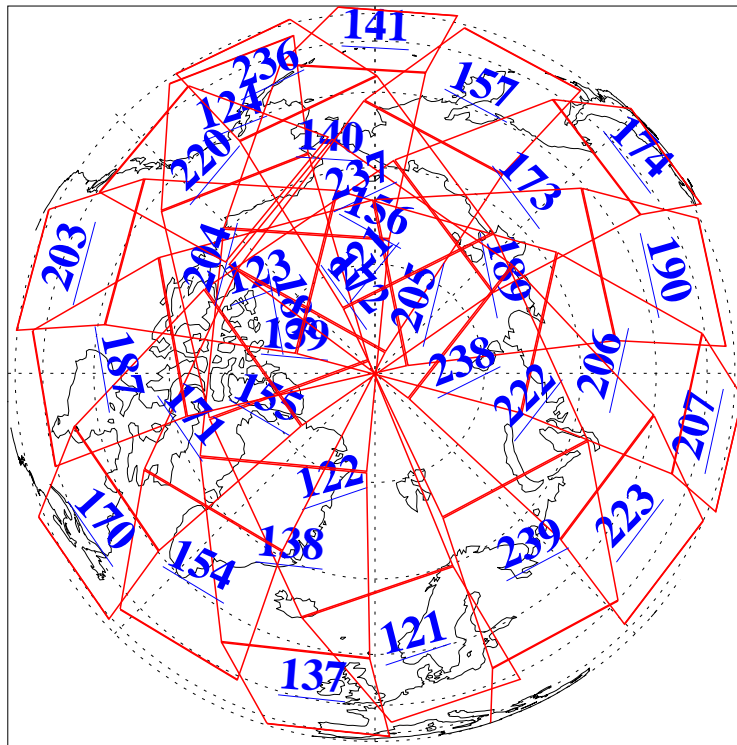

23 Jan 2019
DoY 23
Aqua Day 6108
Ascending Granules

Descending Granules

Legend: AMSU Available, HSB Available, AIRS Available

L1B Availability
AMSU Granules: 240
HSB Granules: 0
AIRS Granules: 240

23 Jan 2019
DoY 23
Aqua Day 6108

Northern Hemisphere Granules

Southern Hemisphere Granules

Legend: AMSU Available, HSB Available, AIRS Available