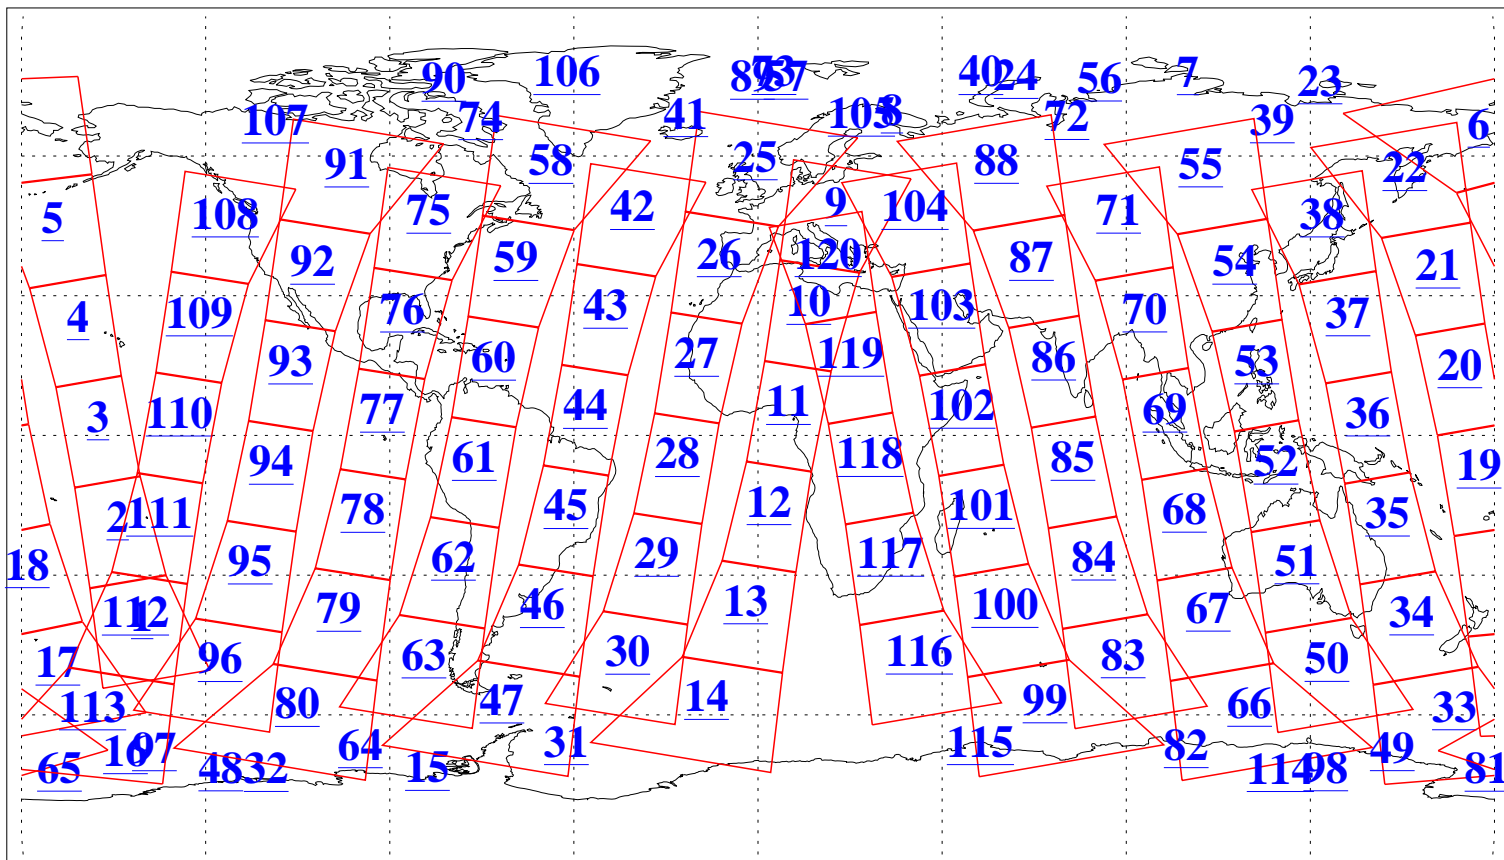

L1B Availability
AMSU Granules: 240
HSB Granules: 0
AIRS Granules: 240

23 Jan 2019
DoY 23
Aqua Day 6108
Granules: 1 to 120

Granules: 121 to 240

Legend: AMSU Available, HSB Available, AIRS Available

L1B Availability
AMSU Granules: 240
HSB Granules: 0
AIRS Granules: 240

23 Jan 2019
DoY 23
Aqua Day 6108
Ascending Granules

Descending Granules

Legend: AMSU Available, HSB Available, AIRS Available

L1B Availability
AMSU Granules: 240
HSB Granules: 0
AIRS Granules: 240

23 Jan 2019
DoY 23
Aqua Day 6108

Northern Hemisphere Granules

Southern Hemisphere Granules

Legend: AMSU Available, HSB Available, AIRS Available