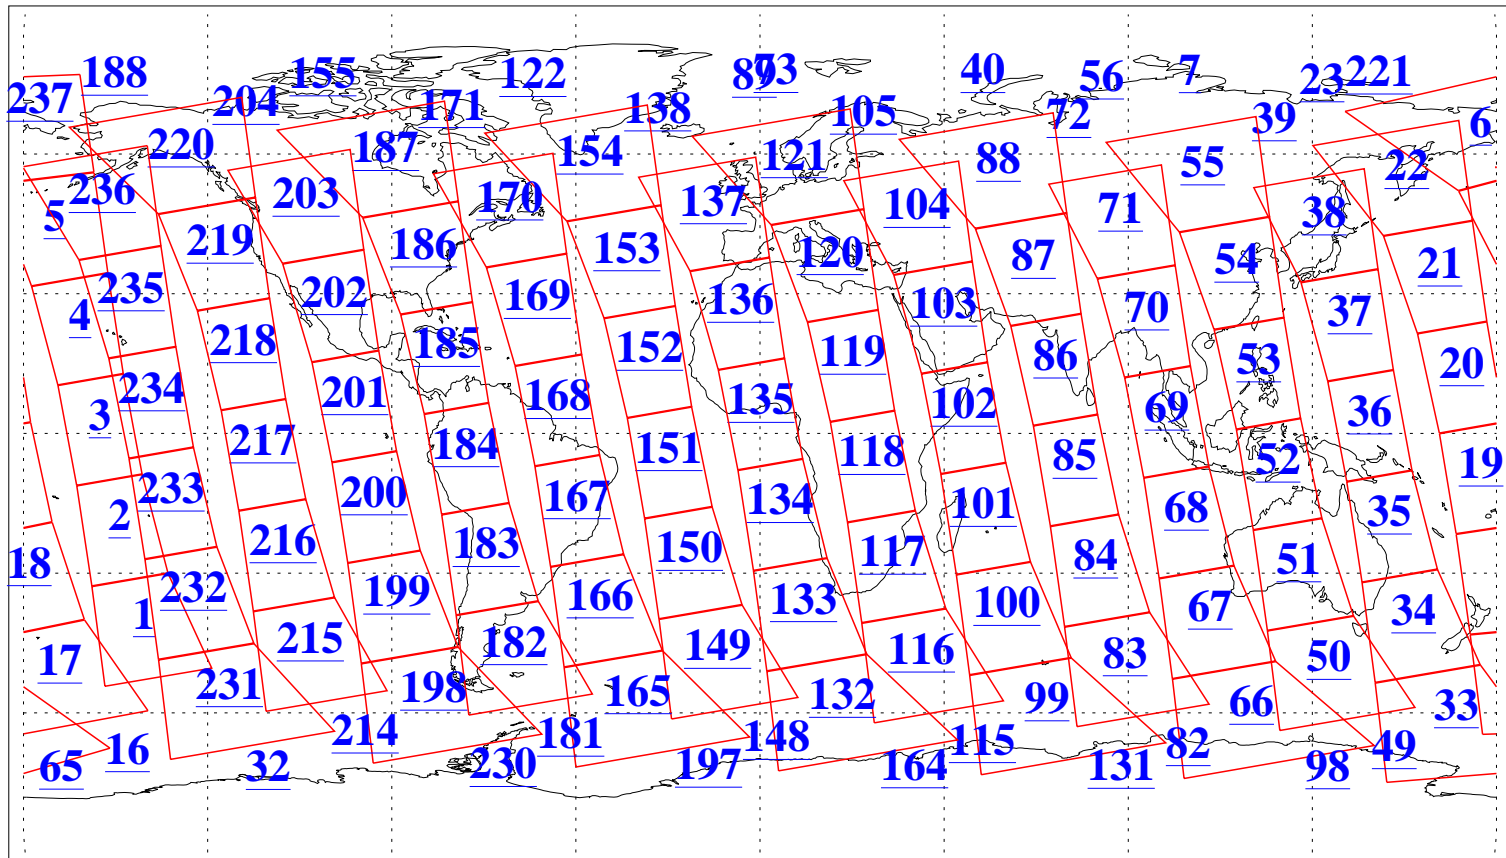

L1B Availability
AMSU Granules: 240
HSB Granules: 0
AIRS Granules: 240

23 Jan 2019
DoY 23
Aqua Day 6108
Granules: 1 to 120

Granules: 121 to 240

Legend: AMSU Available, HSB Available, AIRS Available

L1B Availability
AMSU Granules: 240
HSB Granules: 0
AIRS Granules: 240

23 Jan 2019
DoY 23
Aqua Day 6108
Ascending Granules

Descending Granules

Legend: AMSU Available, HSB Available, AIRS Available

L1B Availability
AMSU Granules: 240
HSB Granules: 0
AIRS Granules: 240

23 Jan 2019
DoY 23
Aqua Day 6108

Northern Hemisphere Granules

Southern Hemisphere Granules

Legend: AMSU Available, HSB Available, AIRS Available