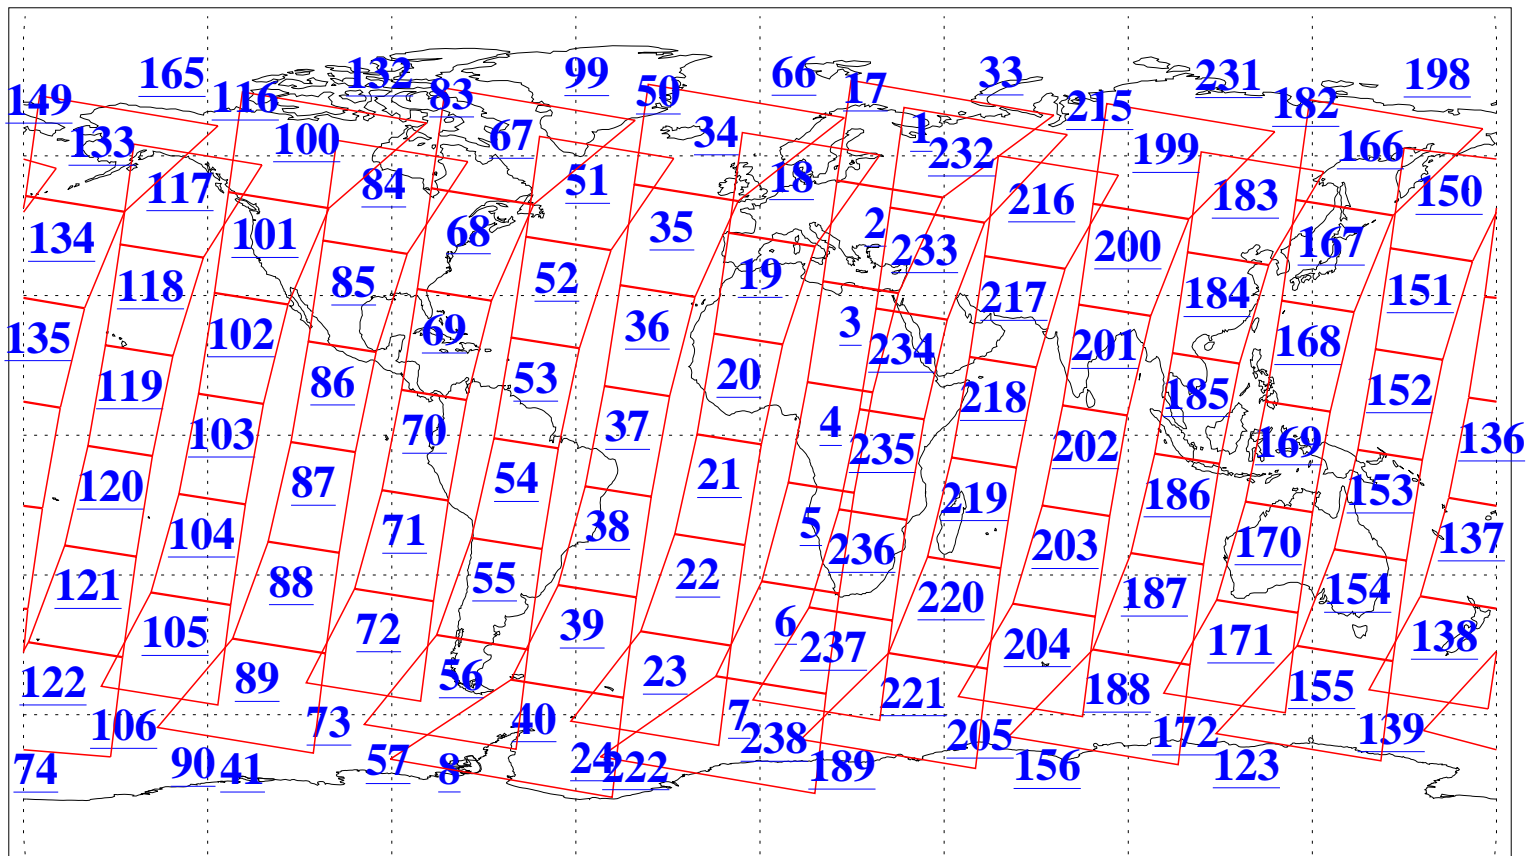

L1B Availability  
AMSU Granules: 240  
HSB Granules: 0  
AIRS Granules: 240

22 Jan 2019  
DoY 22  
Aqua Day 6107  
Granules: 1 to 120

Granules: 121 to 240

Legend: AMSU Available, HSB Available, AIRS Available

L1B Availability  
AMSU Granules: 240  
HSB Granules: 0  
AIRS Granules: 240

22 Jan 2019  
DoY 22  
Aqua Day 6107  
Ascending Granules

Descending Granules

Legend: AMSU Available, HSB Available, AIRS Available

L1B Availability  
 AMSU Granules: 240  
 HSB Granules: 0  
 AIRS Granules: 240

22 Jan 2019  
 DoY 22  
 Aqua Day 6107

Northern Hemisphere Granules

Southern Hemisphere Granules

Legend: AMSU Available, HSB Available, AIRS Available