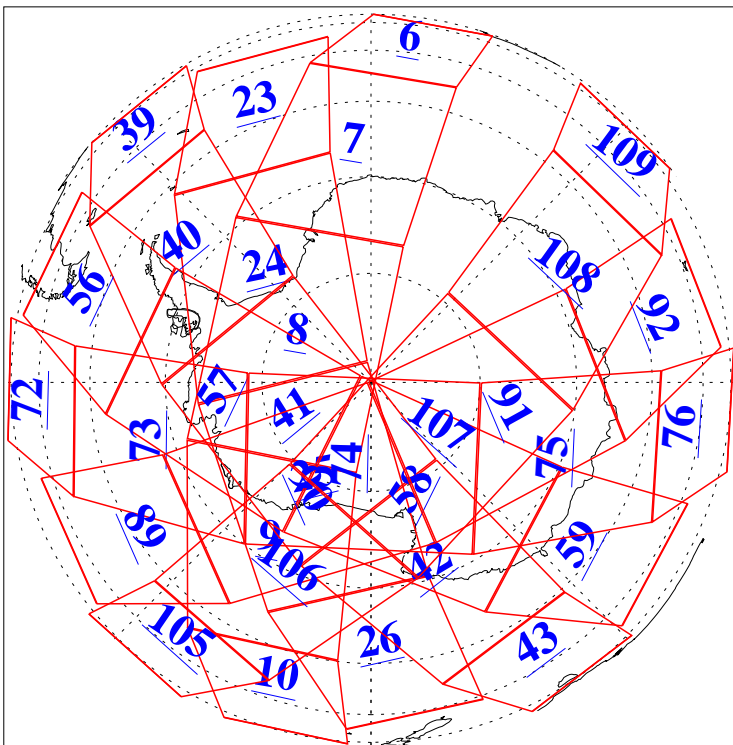

L1B Availability  
AMSU Granules: 240  
HSB Granules: 0  
AIRS Granules: 240

22 Jan 2019  
DoY 22  
Aqua Day 6107  
Granules: 1 to 120

Granules: 121 to 240

Legend: AMSU Available, HSB Available, AIRS Available

L1B Availability  
AMSU Granules: 240  
HSB Granules: 0  
AIRS Granules: 240

22 Jan 2019  
DoY 22  
Aqua Day 6107  
Ascending Granules

Descending Granules

Legend: AMSU Available, HSB Available, AIRS Available

L1B Availability  
 AMSU Granules: 240  
 HSB Granules: 0  
 AIRS Granules: 240

22 Jan 2019  
 DoY 22  
 Aqua Day 6107

Northern Hemisphere Granules

Southern Hemisphere Granules

Legend: AMSU Available, HSB Available, AIRS Available