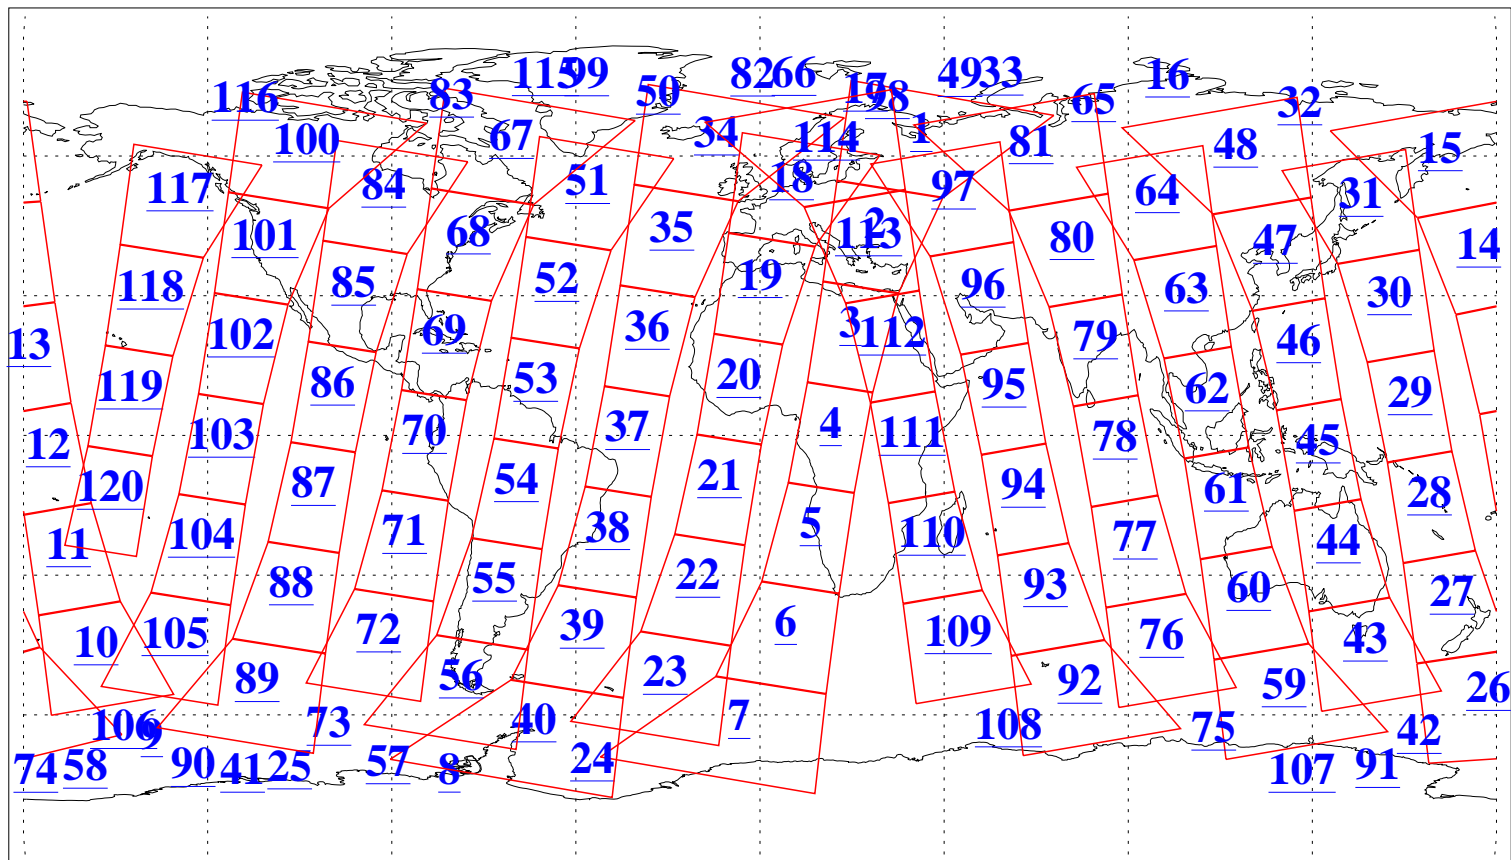

L1B Availability  
AMSU Granules: 240  
HSB Granules: 0  
AIRS Granules: 240

22 Jan 2019  
DoY 22  
Aqua Day 6107  
Granules: 1 to 120

Granules: 121 to 240

Legend: AMSU Available, HSB Available, AIRS Available

L1B Availability  
AMSU Granules: 240  
HSB Granules: 0  
AIRS Granules: 240

22 Jan 2019  
DoY 22  
Aqua Day 6107  
Ascending Granules

Descending Granules

Legend: AMSU Available, HSB Available, AIRS Available

L1B Availability  
 AMSU Granules: 240  
 HSB Granules: 0  
 AIRS Granules: 240

22 Jan 2019  
 DoY 22  
 Aqua Day 6107

Northern Hemisphere Granules

Southern Hemisphere Granules

Legend: AMSU Available, HSB Available, AIRS Available