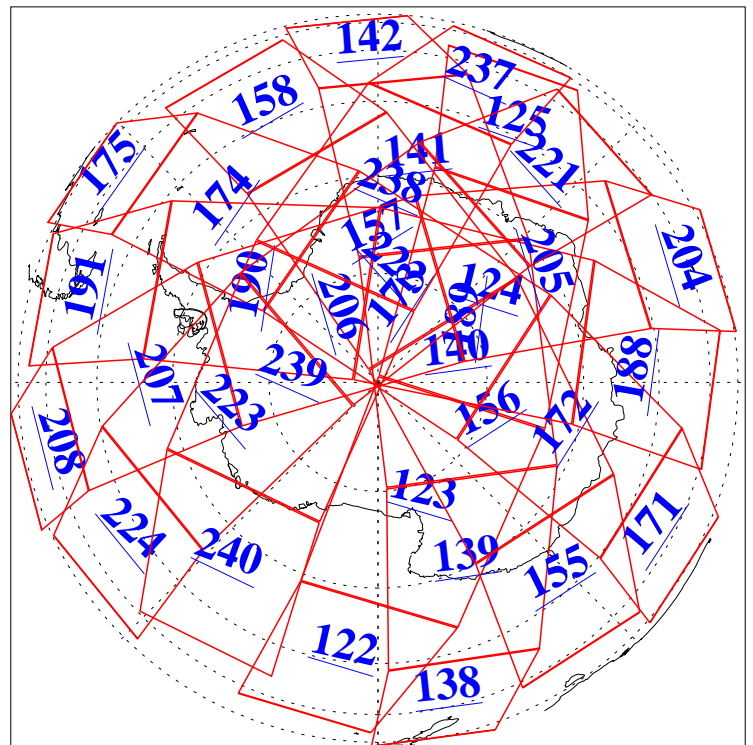

L1B Availability  
AMSU Granules: 240  
HSB Granules: 0  
AIRS Granules: 240

22 Jan 2019  
DoY 22  
Aqua Day 6107  
Granules: 1 to 120

Granules: 121 to 240

Legend: AMSU Available, HSB Available, AIRS Available

L1B Availability  
AMSU Granules: 240  
HSB Granules: 0  
AIRS Granules: 240

22 Jan 2019  
DoY 22  
Aqua Day 6107  
Ascending Granules

Descending Granules

Legend: AMSU Available, HSB Available, AIRS Available

L1B Availability  
 AMSU Granules: 240  
 HSB Granules: 0  
 AIRS Granules: 240

22 Jan 2019  
 DoY 22  
 Aqua Day 6107

Northern Hemisphere Granules

Southern Hemisphere Granules

Legend: AMSU Available, HSB Available, AIRS Available