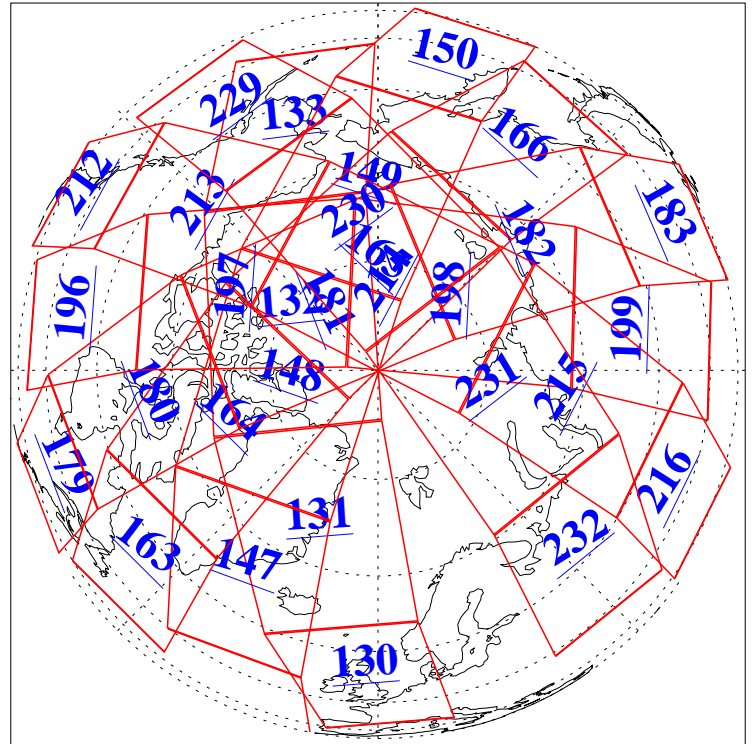

L1B Availability  
AMSU Granules: 240  
HSB Granules: 0  
AIRS Granules: 240

22 Jan 2019  
DoY 22  
Aqua Day 6107  
Ascending Granules

Descending Granules

Legend: AMSU Available, HSB Available, AIRS Available

L1B Availability  
 AMSU Granules: 240  
 HSB Granules: 0  
 AIRS Granules: 240

22 Jan 2019  
 DoY 22  
 Aqua Day 6107

Northern Hemisphere Granules

Southern Hemisphere Granules

Legend: AMSU Available, HSB Available, AIRS Available