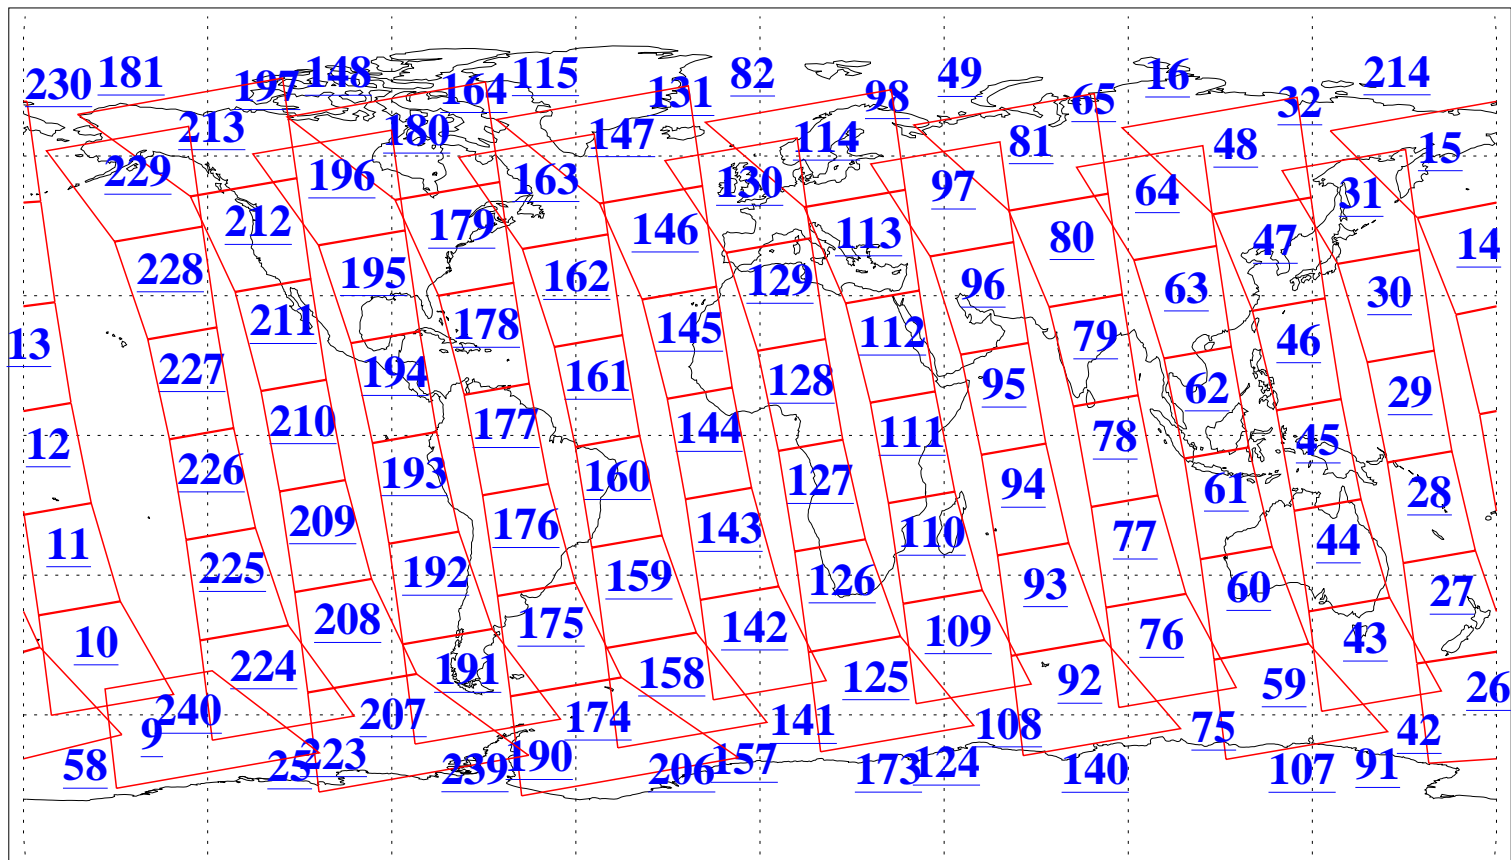

L1B Availability  
AMSU Granules: 240  
HSB Granules: 0  
AIRS Granules: 240

22 Jan 2019  
DoY 22  
Aqua Day 6107  
Granules: 1 to 120

Granules: 121 to 240

Legend: AMSU Available, HSB Available, AIRS Available

L1B Availability  
AMSU Granules: 240  
HSB Granules: 0  
AIRS Granules: 240

22 Jan 2019  
DoY 22  
Aqua Day 6107  
Ascending Granules

Descending Granules

Legend: AMSU Available, HSB Available, AIRS Available

L1B Availability  
 AMSU Granules: 240  
 HSB Granules: 0  
 AIRS Granules: 240

22 Jan 2019  
 DoY 22  
 Aqua Day 6107

Northern Hemisphere Granules

Southern Hemisphere Granules

Legend: AMSU Available, HSB Available, AIRS Available