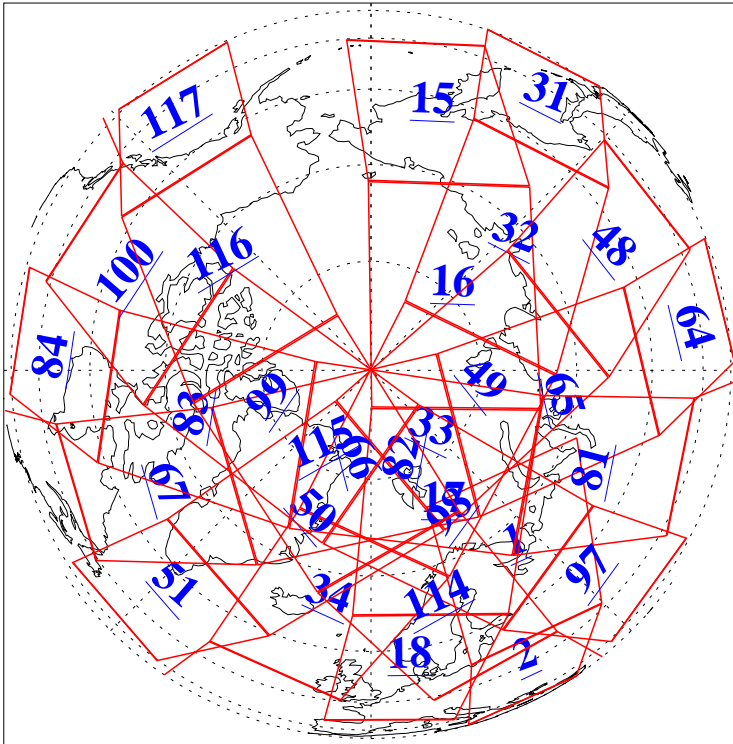

L1B Availability  
AMSU Granules: 240  
HSB Granules: 0  
AIRS Granules: 240

22 Jan 2019  
DoY 22  
Aqua Day 6107  
Granules: 1 to 120

Granules: 121 to 240

Legend: AMSU Available, HSB Available, AIRS Available

L1B Availability  
AMSU Granules: 240  
HSB Granules: 0  
AIRS Granules: 240

22 Jan 2019  
DoY 22  
Aqua Day 6107  
Ascending Granules

Descending Granules

Legend: AMSU Available, HSB Available, AIRS Available

L1B Availability  
 AMSU Granules: 240  
 HSB Granules: 0  
 AIRS Granules: 240

22 Jan 2019  
 DoY 22  
 Aqua Day 6107

Northern Hemisphere Granules

Southern Hemisphere Granules

Legend: AMSU Available, HSB Available, AIRS Available