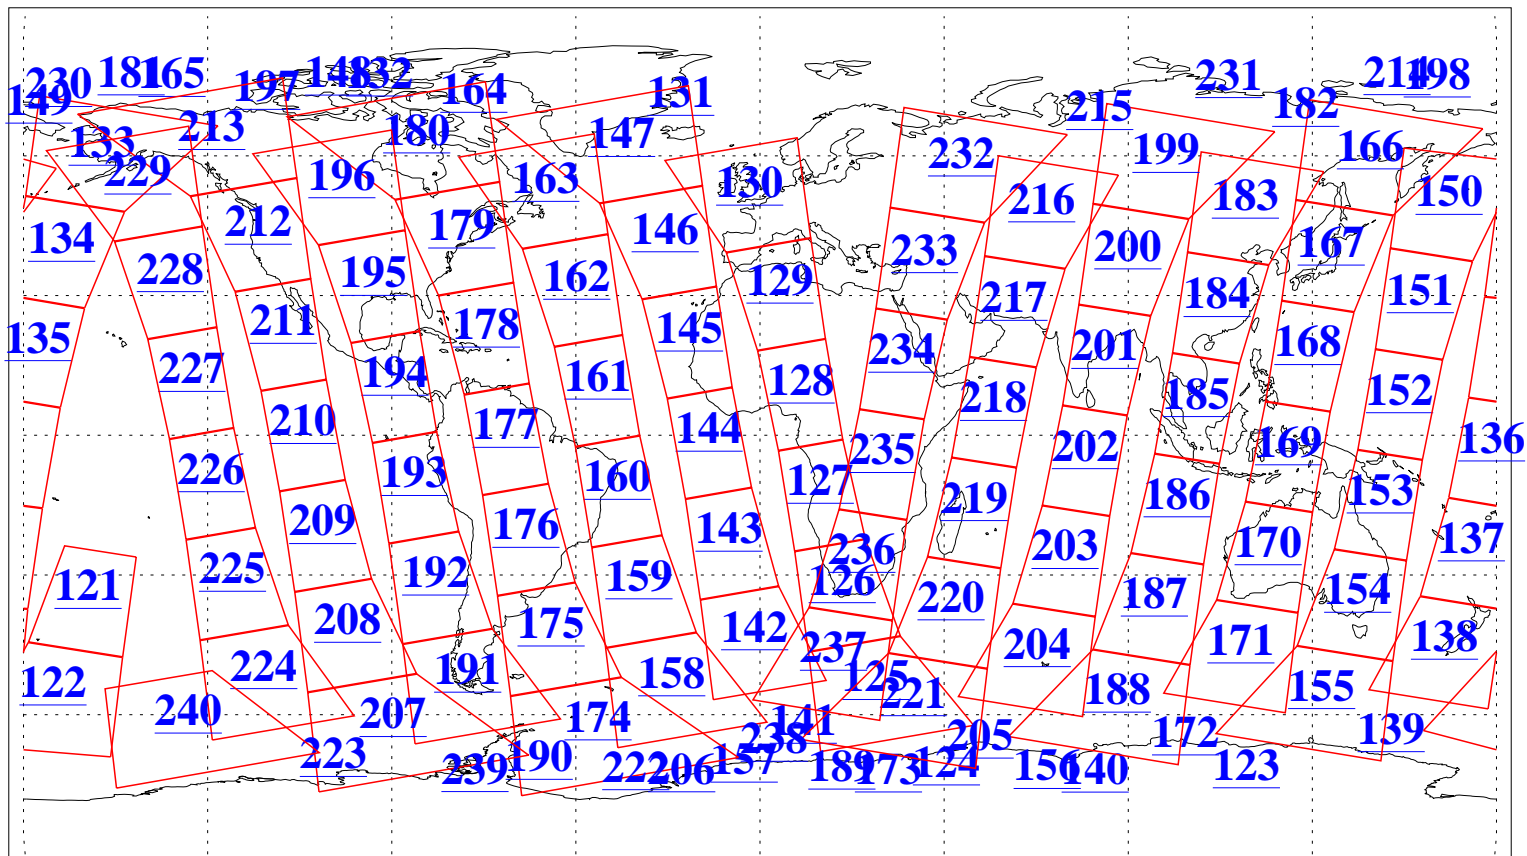

L1B Availability  
AMSU Granules: 240  
HSB Granules: 0  
AIRS Granules: 240

22 Jan 2019  
DoY 22  
Aqua Day 6107  
Granules: 1 to 120

Granules: 121 to 240

Legend: AMSU Available, HSB Available, AIRS Available

L1B Availability  
AMSU Granules: 240  
HSB Granules: 0  
AIRS Granules: 240

22 Jan 2019  
DoY 22  
Aqua Day 6107  
Ascending Granules

Descending Granules

Legend: AMSU Available, HSB Available, AIRS Available

L1B Availability  
 AMSU Granules: 240  
 HSB Granules: 0  
 AIRS Granules: 240

22 Jan 2019  
 DoY 22  
 Aqua Day 6107

Northern Hemisphere Granules

Southern Hemisphere Granules

Legend: AMSU Available, HSB Available, AIRS Available