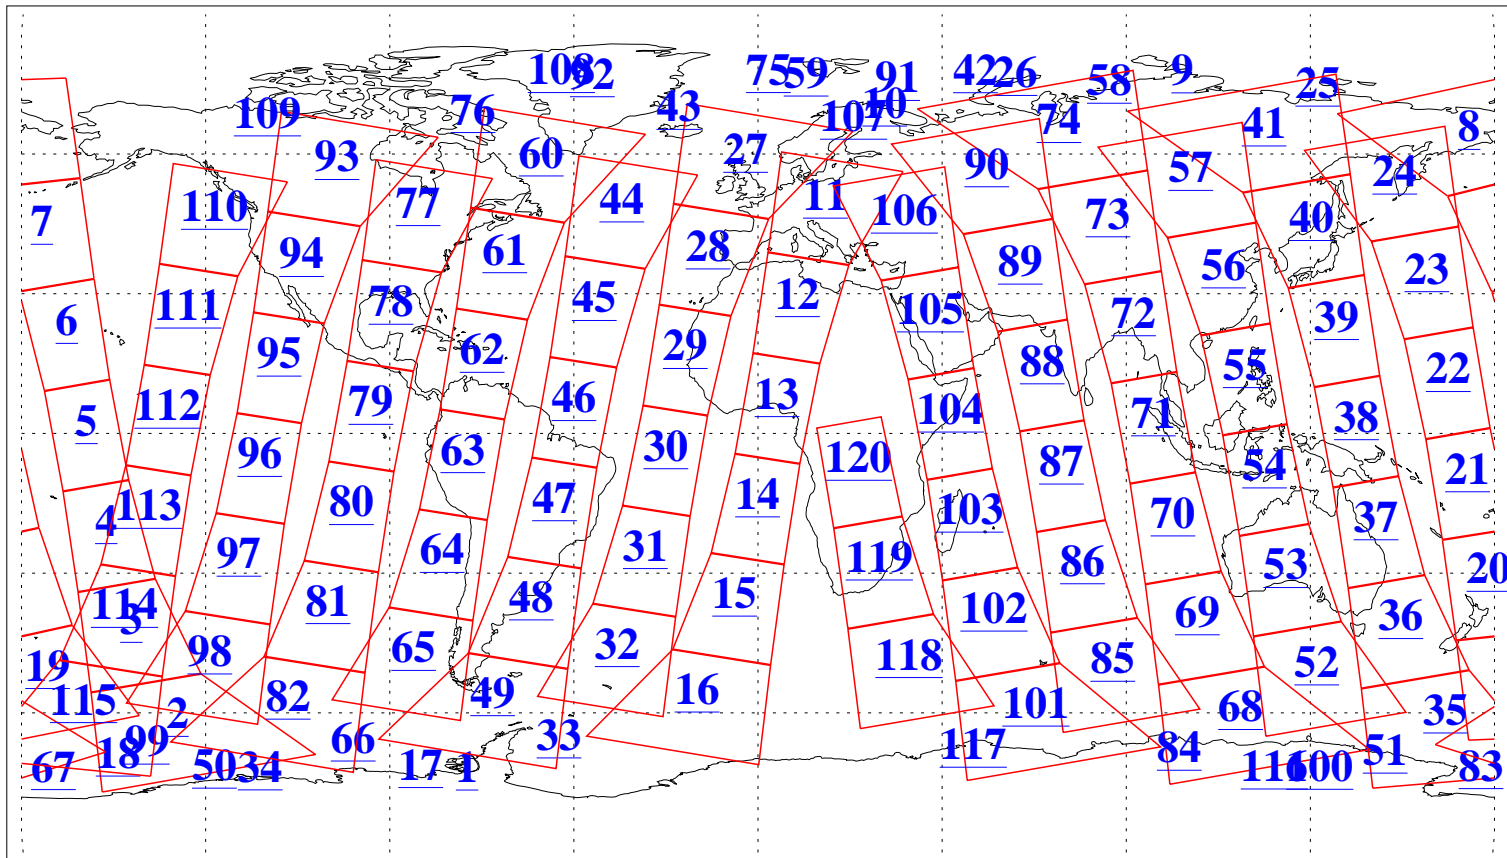

L1B Availability
AMSU Granules: 239
HSB Granules: 0
AIRS Granules: 240

21 Jan 2019
DoY 21
Aqua Day 6106
Granules: 1 to 120

Granules: 121 to 240

Legend: AMSU Available, HSB Available, AIRS Available

L1B Availability
AMSU Granules: 239
HSB Granules: 0
AIRS Granules: 240

21 Jan 2019
DoY 21
Aqua Day 6106
Ascending Granules

Descending Granules

Legend: AMSU Available, HSB Available, AIRS Available

L1B Availability
 AMSU Granules: 239
 HSB Granules: 0
 AIRS Granules: 240

21 Jan 2019
 DoY 21
 Aqua Day 6106

Northern Hemisphere Granules

Southern Hemisphere Granules

Legend: AMSU Available, HSB Available, AIRS Available