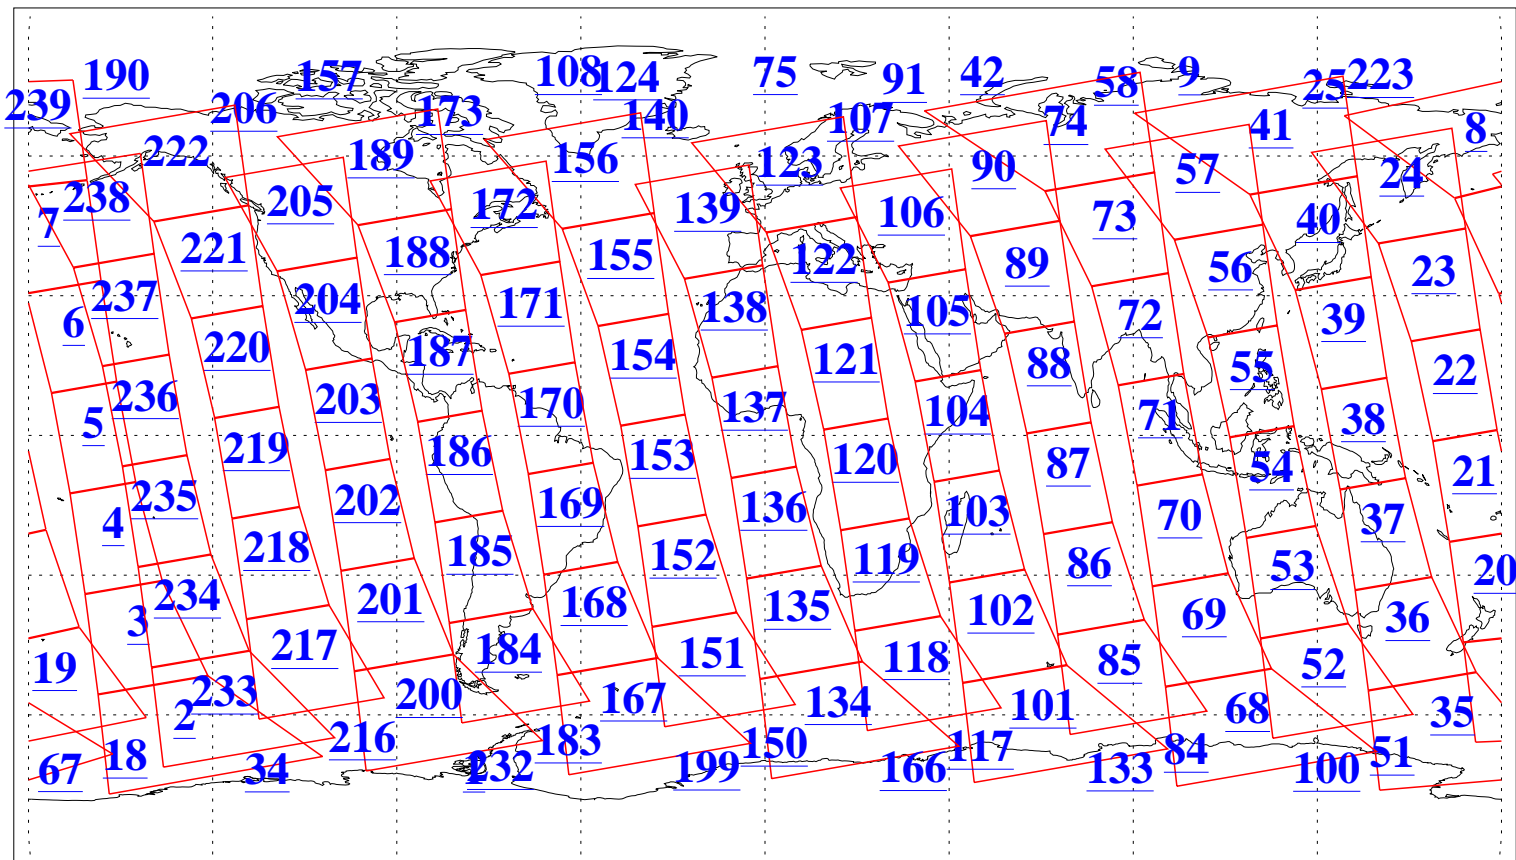

L1B Availability
AMSU Granules: 239
HSB Granules: 0
AIRS Granules: 240

21 Jan 2019
DoY 21
Aqua Day 6106
Granules: 1 to 120

Granules: 121 to 240

Legend: AMSU Available, HSB Available, AIRS Available

L1B Availability
AMSU Granules: 239
HSB Granules: 0
AIRS Granules: 240

21 Jan 2019
DoY 21
Aqua Day 6106
Ascending Granules

Descending Granules

Legend: AMSU Available, HSB Available, AIRS Available

L1B Availability
 AMSU Granules: 239
 HSB Granules: 0
 AIRS Granules: 240

21 Jan 2019
 DoY 21
 Aqua Day 6106

Northern Hemisphere Granules

Southern Hemisphere Granules

Legend: AMSU Available, HSB Available, AIRS Available