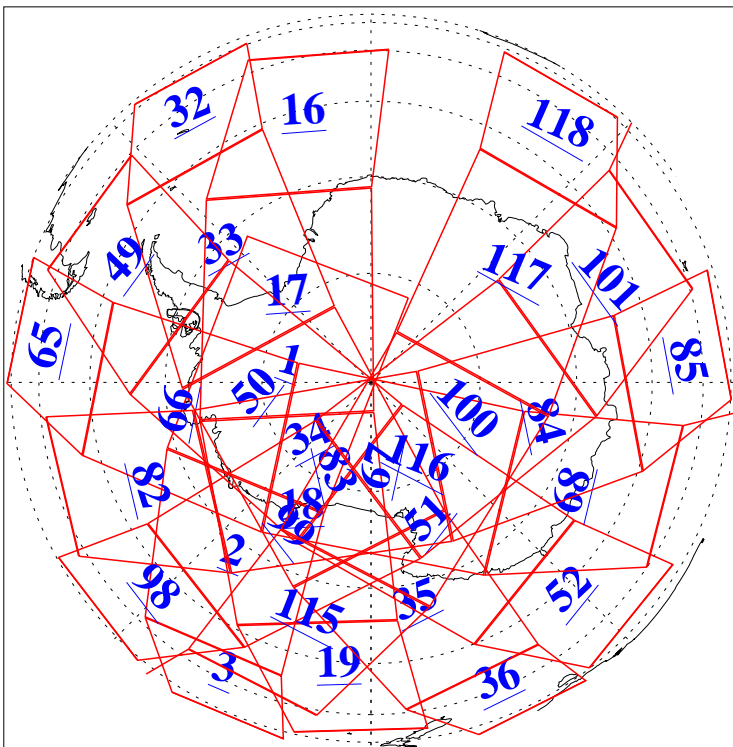

L1B Availability
AMSU Granules: 239
HSB Granules: 0
AIRS Granules: 240

21 Jan 2019
DoY 21
Aqua Day 6106
Granules: 1 to 120

Granules: 121 to 240

Legend: AMSU Available, HSB Available, AIRS Available

L1B Availability
AMSU Granules: 239
HSB Granules: 0
AIRS Granules: 240

21 Jan 2019
DoY 21
Aqua Day 6106
Ascending Granules

Descending Granules

Legend: AMSU Available, HSB Available, AIRS Available

L1B Availability
 AMSU Granules: 239
 HSB Granules: 0
 AIRS Granules: 240

21 Jan 2019
 DoY 21
 Aqua Day 6106

Northern Hemisphere Granules

Southern Hemisphere Granules

Legend: AMSU Available, HSB Available, AIRS Available