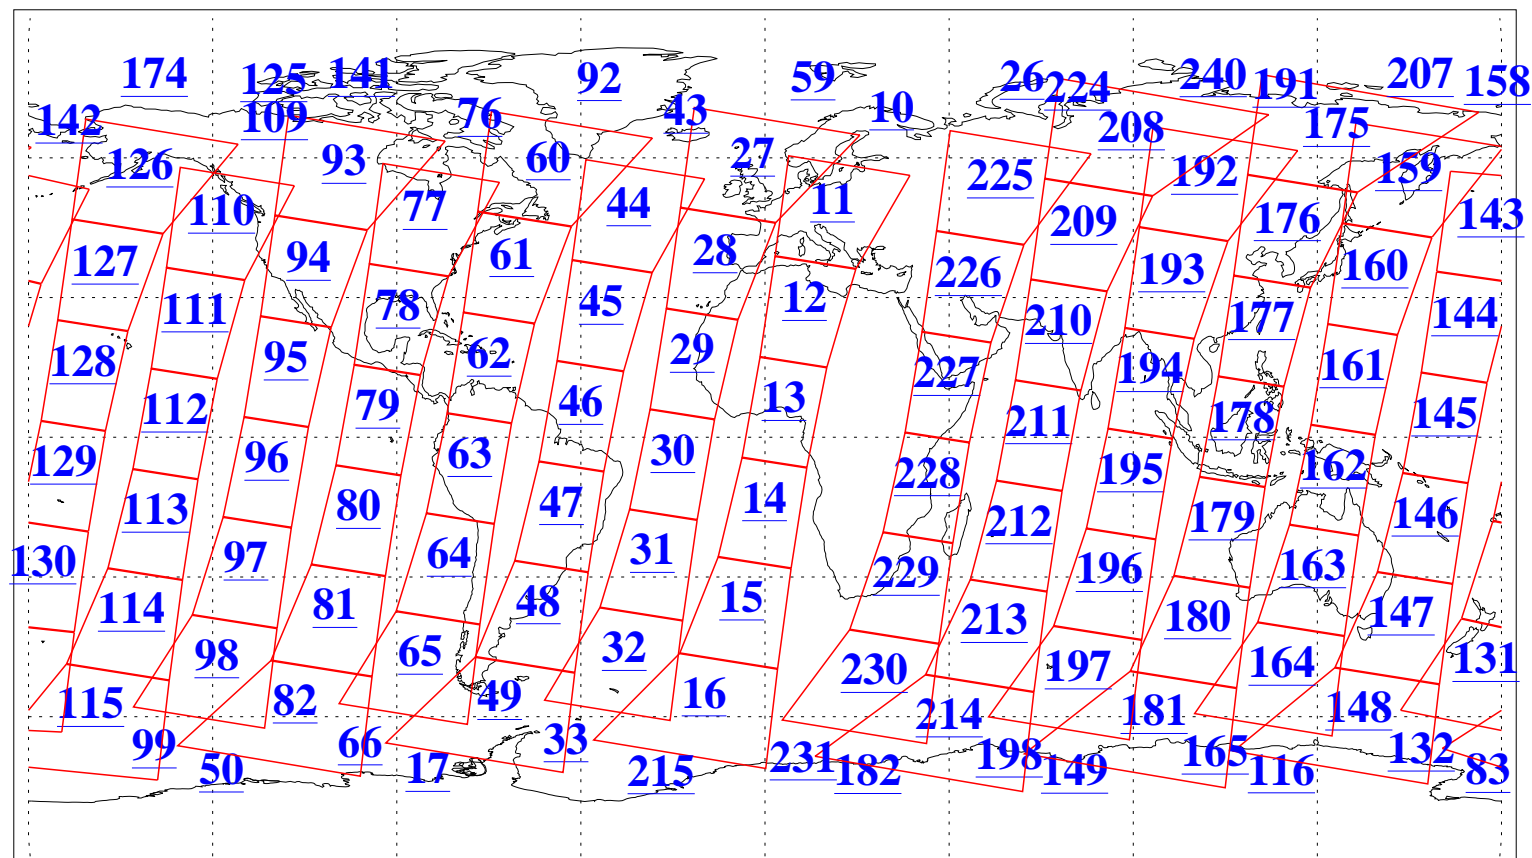

L1B Availability
AMSU Granules: 239
HSB Granules: 0
AIRS Granules: 240

21 Jan 2019
DoY 21
Aqua Day 6106
Granules: 1 to 120

Granules: 121 to 240

Legend: AMSU Available, HSB Available, AIRS Available

L1B Availability
AMSU Granules: 239
HSB Granules: 0
AIRS Granules: 240

21 Jan 2019
DoY 21
Aqua Day 6106
Ascending Granules

Descending Granules

Legend: AMSU Available, HSB Available, AIRS Available

L1B Availability
 AMSU Granules: 239
 HSB Granules: 0
 AIRS Granules: 240

21 Jan 2019
 DoY 21
 Aqua Day 6106

Northern Hemisphere Granules

Southern Hemisphere Granules

Legend: AMSU Available, HSB Available, AIRS Available