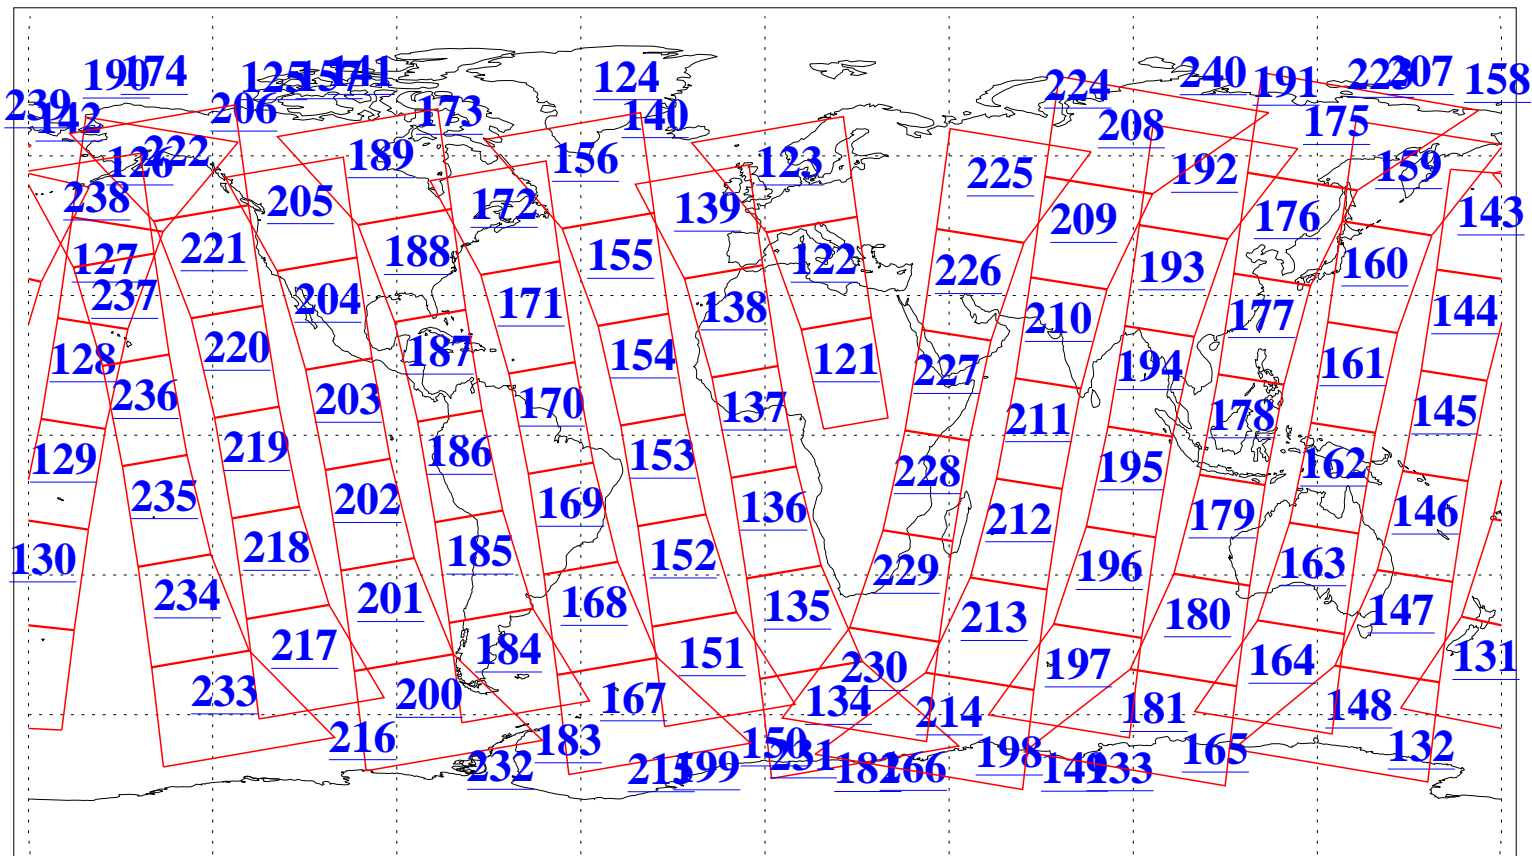

L1B Availability
AMSU Granules: 239
HSB Granules: 0
AIRS Granules: 240

21 Jan 2019
DoY 21
Aqua Day 6106
Granules: 1 to 120

Granules: 121 to 240

Legend: AMSU Available, HSB Available, AIRS Available

L1B Availability
AMSU Granules: 239
HSB Granules: 0
AIRS Granules: 240

21 Jan 2019
DoY 21
Aqua Day 6106
Ascending Granules

Descending Granules

Legend: AMSU Available, HSB Available, AIRS Available

L1B Availability
 AMSU Granules: 239
 HSB Granules: 0
 AIRS Granules: 240

21 Jan 2019
 DoY 21
 Aqua Day 6106

Northern Hemisphere Granules

Southern Hemisphere Granules

Legend: AMSU Available, HSB Available, AIRS Available