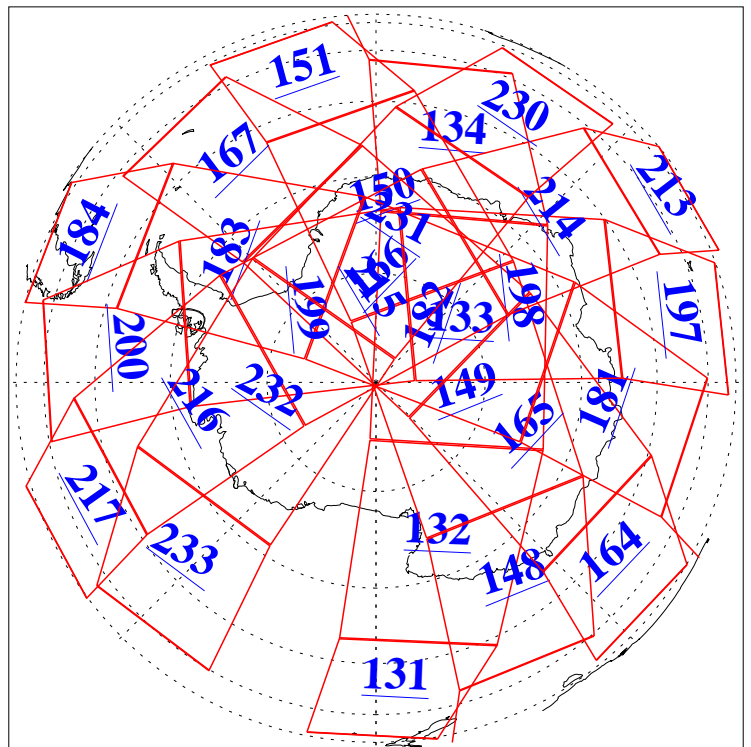

L1B Availability
AMSU Granules: 239
HSB Granules: 0
AIRS Granules: 240

21 Jan 2019
DoY 21
Aqua Day 6106
Granules: 1 to 120

Granules: 121 to 240

Legend: AMSU Available, HSB Available, AIRS Available

L1B Availability
AMSU Granules: 239
HSB Granules: 0
AIRS Granules: 240

21 Jan 2019
DoY 21
Aqua Day 6106
Ascending Granules

Descending Granules

Legend: AMSU Available, HSB Available, AIRS Available

L1B Availability
 AMSU Granules: 239
 HSB Granules: 0
 AIRS Granules: 240

21 Jan 2019
 DoY 21
 Aqua Day 6106

Northern Hemisphere Granules

Southern Hemisphere Granules

Legend: AMSU Available, HSB Available, AIRS Available