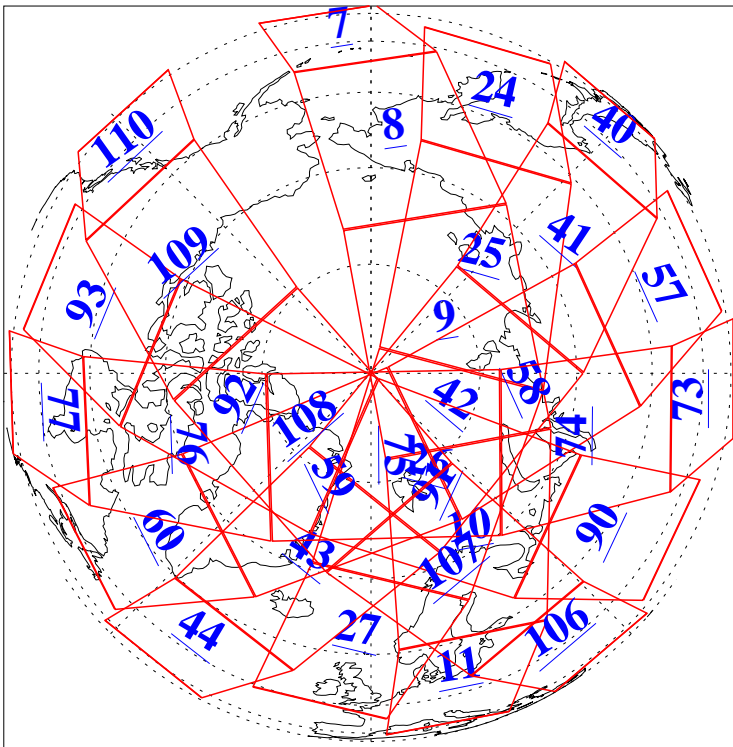

L1B Availability
AMSU Granules: 239
HSB Granules: 0
AIRS Granules: 240

21 Jan 2019
DoY 21
Aqua Day 6106
Granules: 1 to 120

Granules: 121 to 240

Legend: AMSU Available, HSB Available, AIRS Available

L1B Availability
AMSU Granules: 239
HSB Granules: 0
AIRS Granules: 240

21 Jan 2019
DoY 21
Aqua Day 6106
Ascending Granules

Descending Granules

Legend: AMSU Available, HSB Available, AIRS Available

L1B Availability
 AMSU Granules: 239
 HSB Granules: 0
 AIRS Granules: 240

21 Jan 2019
 DoY 21
 Aqua Day 6106

Northern Hemisphere Granules

Southern Hemisphere Granules

Legend: AMSU Available, HSB Available, AIRS Available