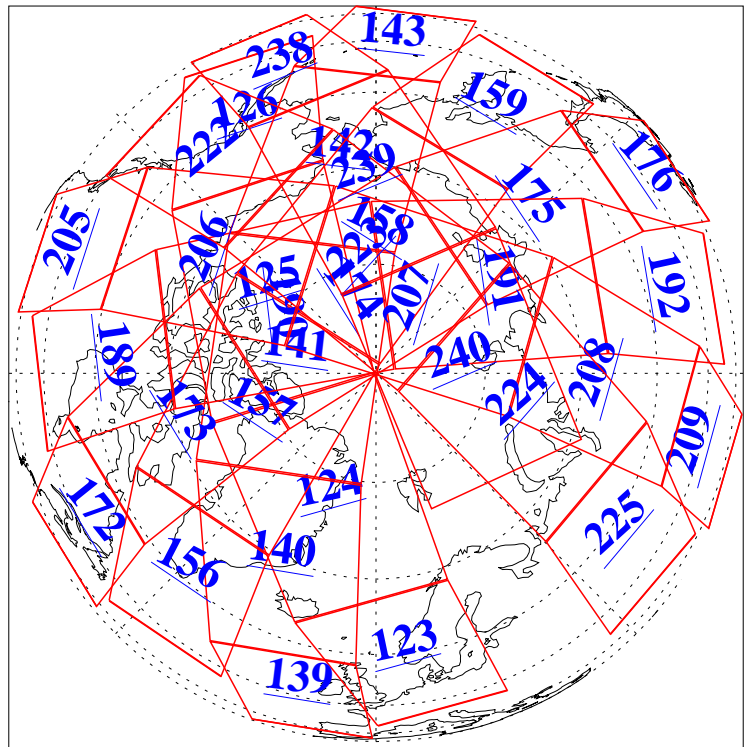

L1B Availability
AMSU Granules: 239
HSB Granules: 0
AIRS Granules: 240

21 Jan 2019
DoY 21
Aqua Day 6106
Granules: 1 to 120

Granules: 121 to 240

Legend: AMSU Available, HSB Available, AIRS Available

L1B Availability
AMSU Granules: 239
HSB Granules: 0
AIRS Granules: 240

21 Jan 2019
DoY 21
Aqua Day 6106
Ascending Granules

Descending Granules

Legend: AMSU Available, HSB Available, AIRS Available

L1B Availability
 AMSU Granules: 239
 HSB Granules: 0
 AIRS Granules: 240

21 Jan 2019
 DoY 21
 Aqua Day 6106

Northern Hemisphere Granules

Southern Hemisphere Granules

Legend: AMSU Available, HSB Available, AIRS Available