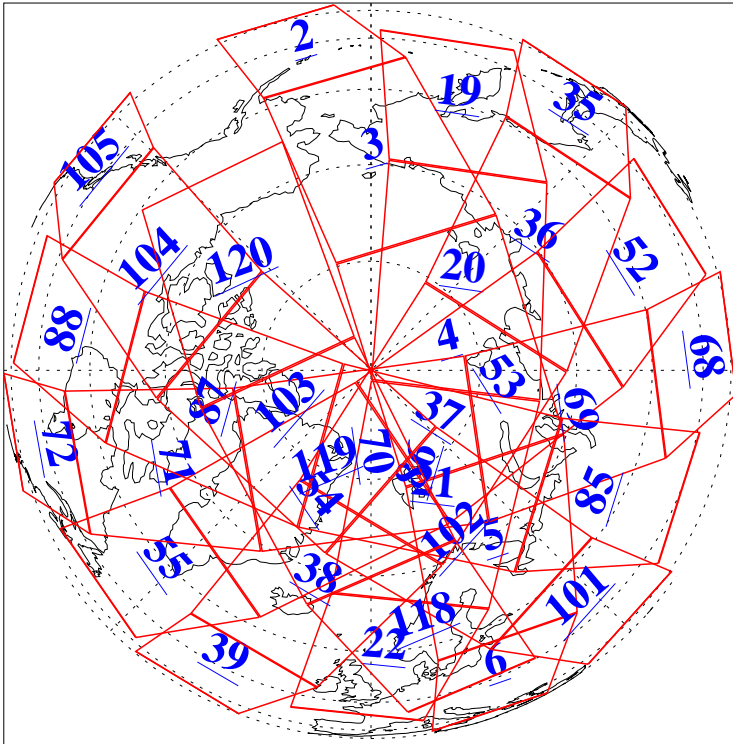

L1B Availability
AMSU Granules: 240
HSB Granules: 0
AIRS Granules: 240

18 Jan 2019
DoY 18
Aqua Day 6103
Granules: 1 to 120

Granules: 121 to 240

Legend: AMSU Available, HSB Available, AIRS Available

L1B Availability
AMSU Granules: 240
HSB Granules: 0
AIRS Granules: 240

18 Jan 2019
DoY 18
Aqua Day 6103
Ascending Granules

Descending Granules

Legend: AMSU Available, HSB Available, AIRS Available

L1B Availability
 AMSU Granules: 240
 HSB Granules: 0
 AIRS Granules: 240

18 Jan 2019
 DoY 18
 Aqua Day 6103

Northern Hemisphere Granules

Southern Hemisphere Granules

Legend: AMSU Available, HSB Available, AIRS Available