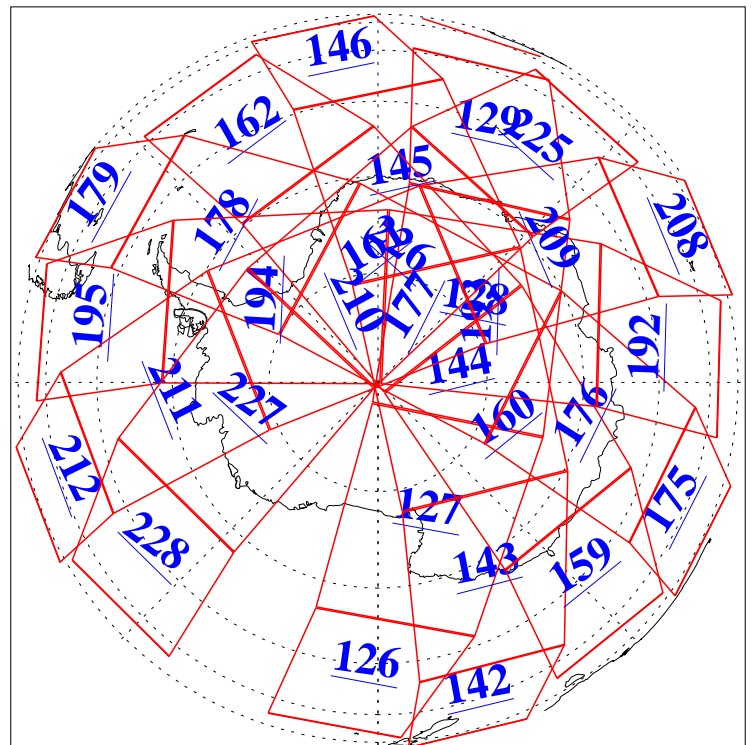

L1B Availability
AMSU Granules: 240
HSB Granules: 0
AIRS Granules: 240

18 Jan 2019
DoY 18
Aqua Day 6103
Granules: 1 to 120

Granules: 121 to 240

Legend: AMSU Available, HSB Available, AIRS Available

L1B Availability
AMSU Granules: 240
HSB Granules: 0
AIRS Granules: 240

18 Jan 2019
DoY 18
Aqua Day 6103
Ascending Granules

Descending Granules

Legend: AMSU Available, HSB Available, AIRS Available

L1B Availability
 AMSU Granules: 240
 HSB Granules: 0
 AIRS Granules: 240

18 Jan 2019
 DoY 18
 Aqua Day 6103

Northern Hemisphere Granules

Southern Hemisphere Granules

Legend: AMSU Available, HSB Available, AIRS Available