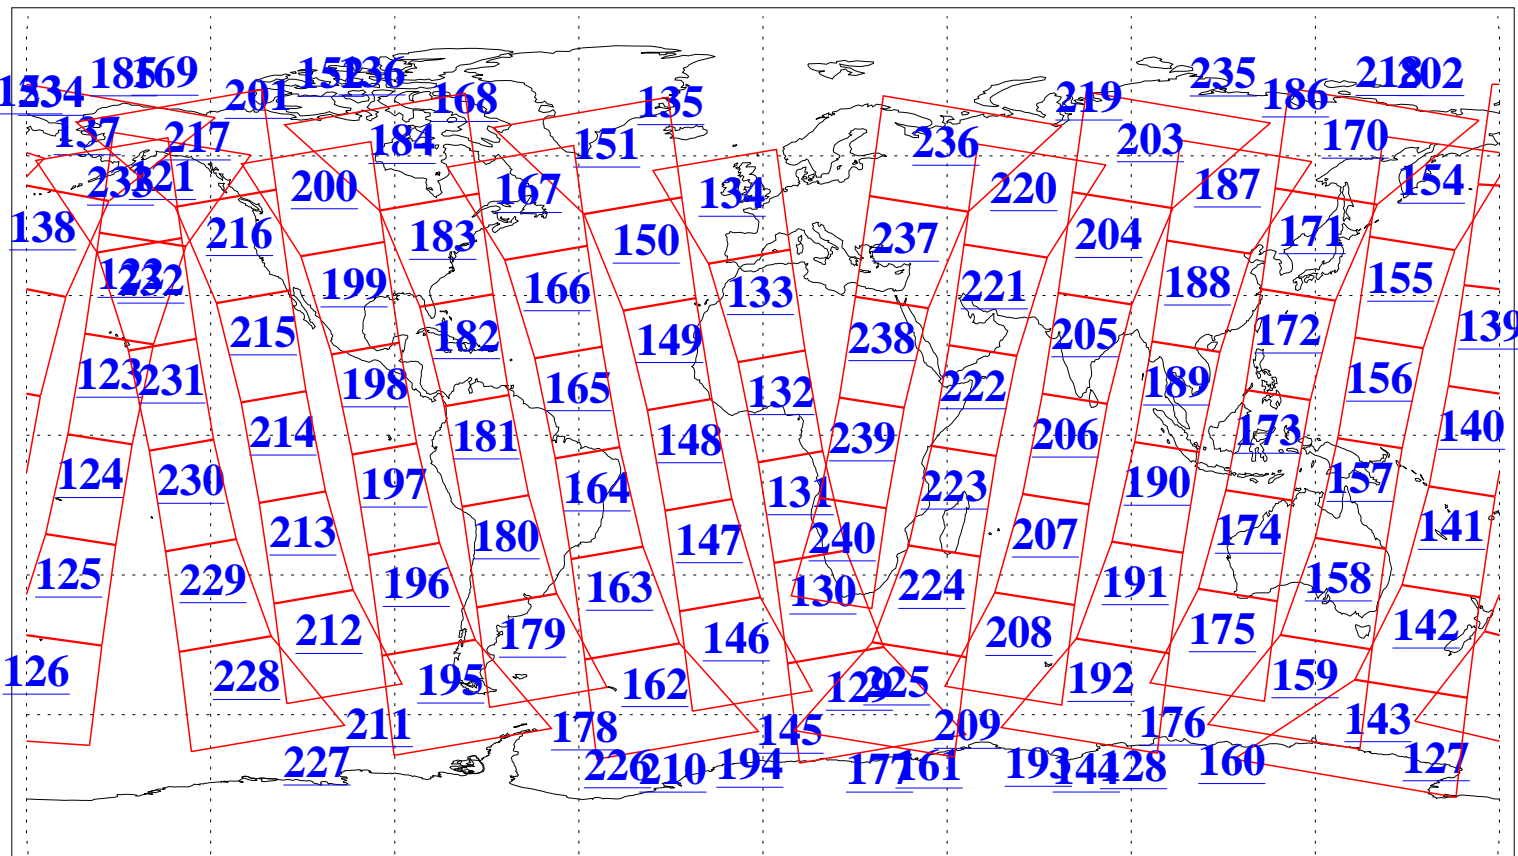

L1B Availability
AMSU Granules: 240
HSB Granules: 0
AIRS Granules: 240

18 Jan 2019
DoY 18
Aqua Day 6103
Granules: 1 to 120

Granules: 121 to 240

Legend: AMSU Available, HSB Available, AIRS Available

L1B Availability
AMSU Granules: 240
HSB Granules: 0
AIRS Granules: 240

18 Jan 2019
DoY 18
Aqua Day 6103
Ascending Granules

Descending Granules

Legend: AMSU Available, HSB Available, AIRS Available

L1B Availability
 AMSU Granules: 240
 HSB Granules: 0
 AIRS Granules: 240

18 Jan 2019
 DoY 18
 Aqua Day 6103

Northern Hemisphere Granules

Southern Hemisphere Granules

Legend: AMSU Available, HSB Available, AIRS Available