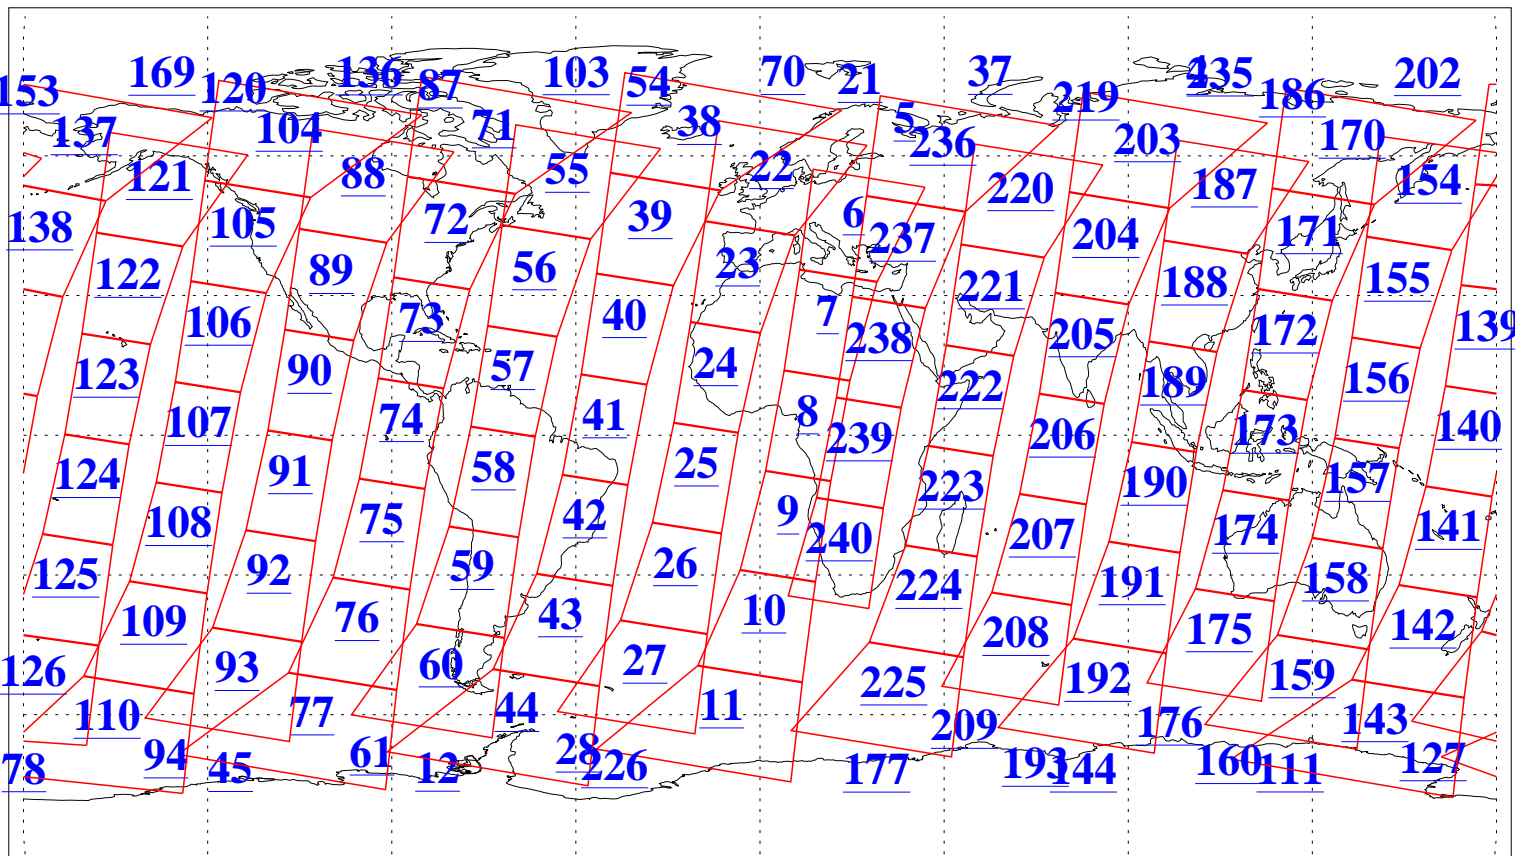

L1B Availability
AMSU Granules: 240
HSB Granules: 0
AIRS Granules: 240

18 Jan 2019
DoY 18
Aqua Day 6103
Granules: 1 to 120

Granules: 121 to 240

Legend: AMSU Available, HSB Available, AIRS Available

L1B Availability
AMSU Granules: 240
HSB Granules: 0
AIRS Granules: 240

18 Jan 2019
DoY 18
Aqua Day 6103
Ascending Granules

Descending Granules

Legend: AMSU Available, HSB Available, AIRS Available

L1B Availability
 AMSU Granules: 240
 HSB Granules: 0
 AIRS Granules: 240

18 Jan 2019
 DoY 18
 Aqua Day 6103

Northern Hemisphere Granules

Southern Hemisphere Granules

Legend: AMSU Available, HSB Available, AIRS Available