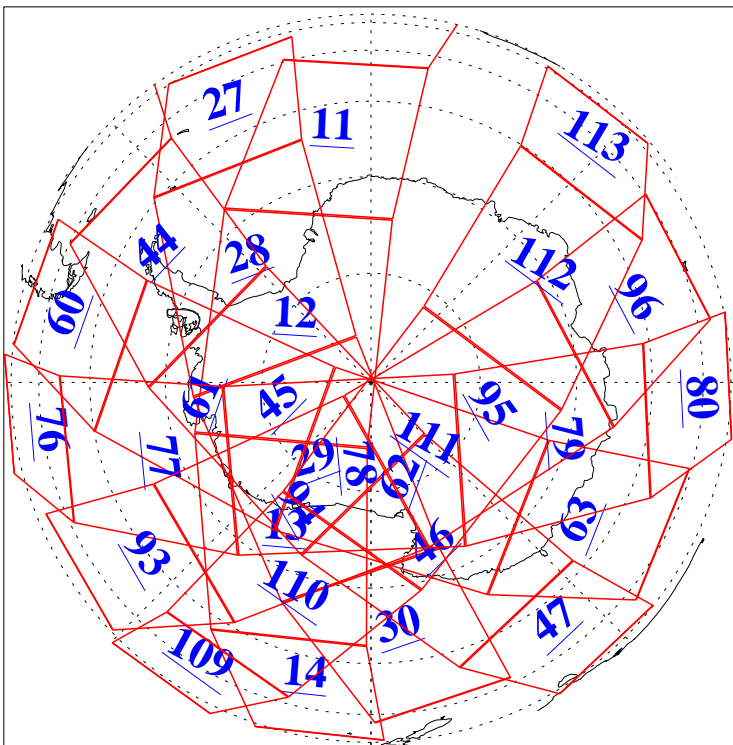

L1B Availability
AMSU Granules: 240
HSB Granules: 0
AIRS Granules: 240

18 Jan 2019
DoY 18
Aqua Day 6103
Granules: 1 to 120

Granules: 121 to 240

Legend: AMSU Available, HSB Available, AIRS Available

L1B Availability
AMSU Granules: 240
HSB Granules: 0
AIRS Granules: 240

18 Jan 2019
DoY 18
Aqua Day 6103
Ascending Granules

Descending Granules

Legend: AMSU Available, HSB Available, AIRS Available

L1B Availability
 AMSU Granules: 240
 HSB Granules: 0
 AIRS Granules: 240

18 Jan 2019
 DoY 18
 Aqua Day 6103

Northern Hemisphere Granules

Southern Hemisphere Granules

Legend: AMSU Available, HSB Available, AIRS Available