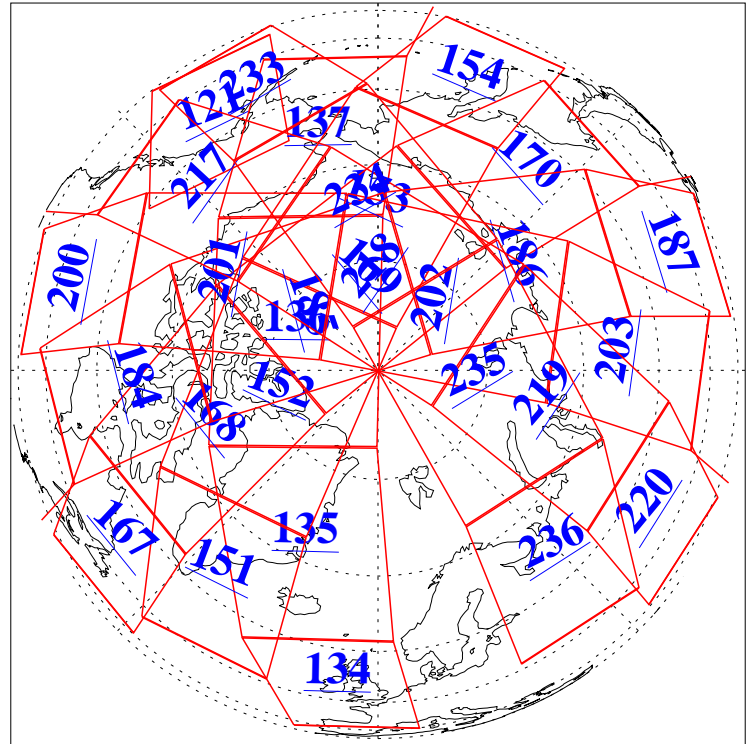

L1B Availability
AMSU Granules: 240
HSB Granules: 0
AIRS Granules: 240

18 Jan 2019
DoY 18
Aqua Day 6103
Granules: 1 to 120

Granules: 121 to 240

Legend: AMSU Available, HSB Available, AIRS Available

L1B Availability
AMSU Granules: 240
HSB Granules: 0
AIRS Granules: 240

18 Jan 2019
DoY 18
Aqua Day 6103
Ascending Granules

Descending Granules

Legend: AMSU Available, HSB Available, AIRS Available

L1B Availability
 AMSU Granules: 240
 HSB Granules: 0
 AIRS Granules: 240

18 Jan 2019
 DoY 18
 Aqua Day 6103

Northern Hemisphere Granules

Southern Hemisphere Granules

Legend: AMSU Available, HSB Available, AIRS Available