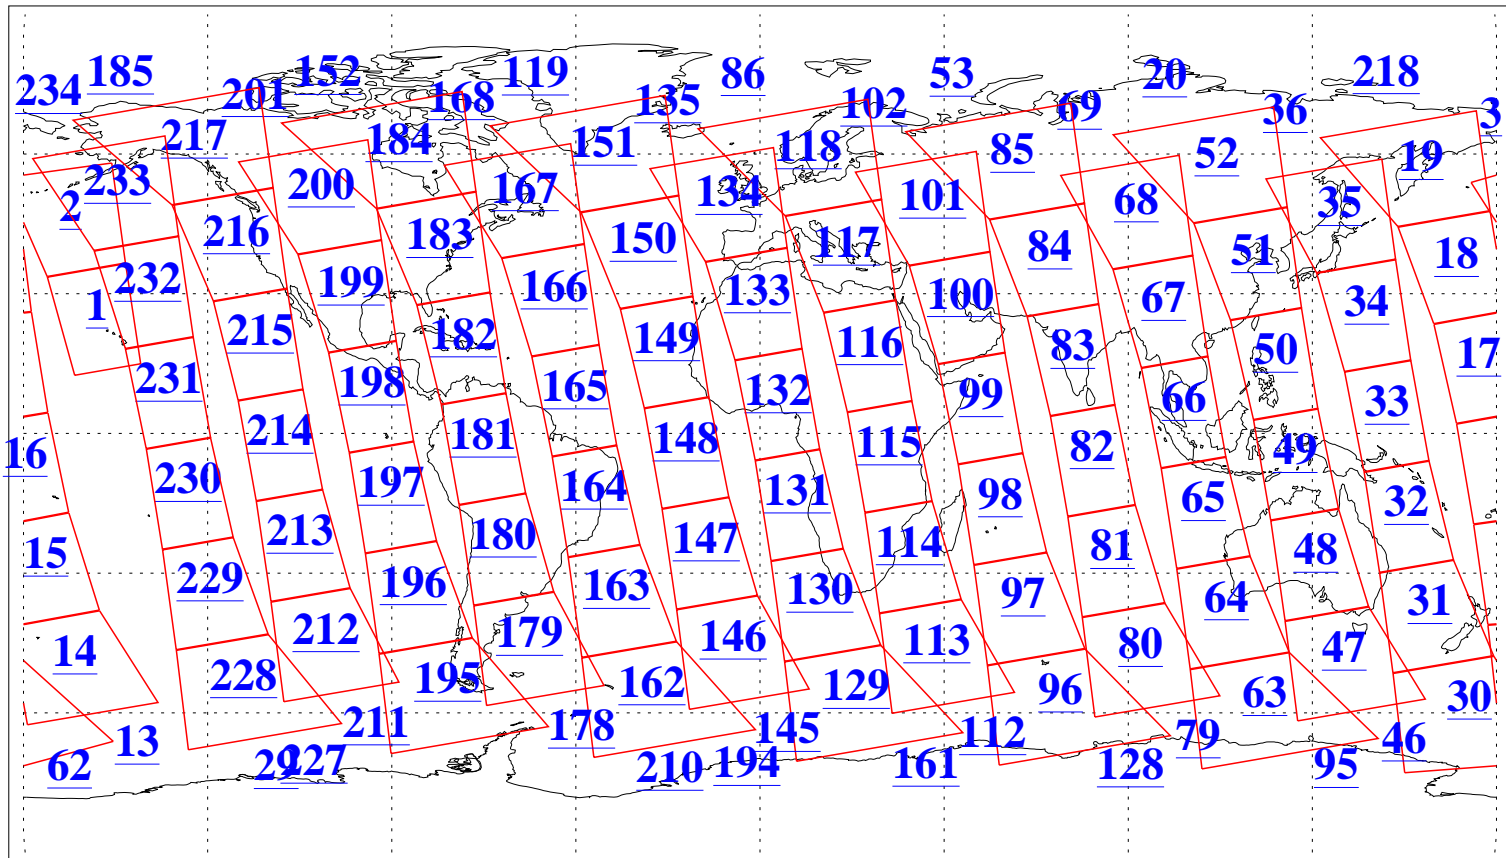

L1B Availability
AMSU Granules: 240
HSB Granules: 0
AIRS Granules: 240

18 Jan 2019
DoY 18
Aqua Day 6103
Granules: 1 to 120

Granules: 121 to 240

Legend: AMSU Available, HSB Available, AIRS Available

L1B Availability
AMSU Granules: 240
HSB Granules: 0
AIRS Granules: 240

18 Jan 2019
DoY 18
Aqua Day 6103
Ascending Granules

Descending Granules

Legend: AMSU Available, HSB Available, AIRS Available

L1B Availability
 AMSU Granules: 240
 HSB Granules: 0
 AIRS Granules: 240

18 Jan 2019
 DoY 18
 Aqua Day 6103

Northern Hemisphere Granules

Southern Hemisphere Granules

Legend: AMSU Available, HSB Available, AIRS Available