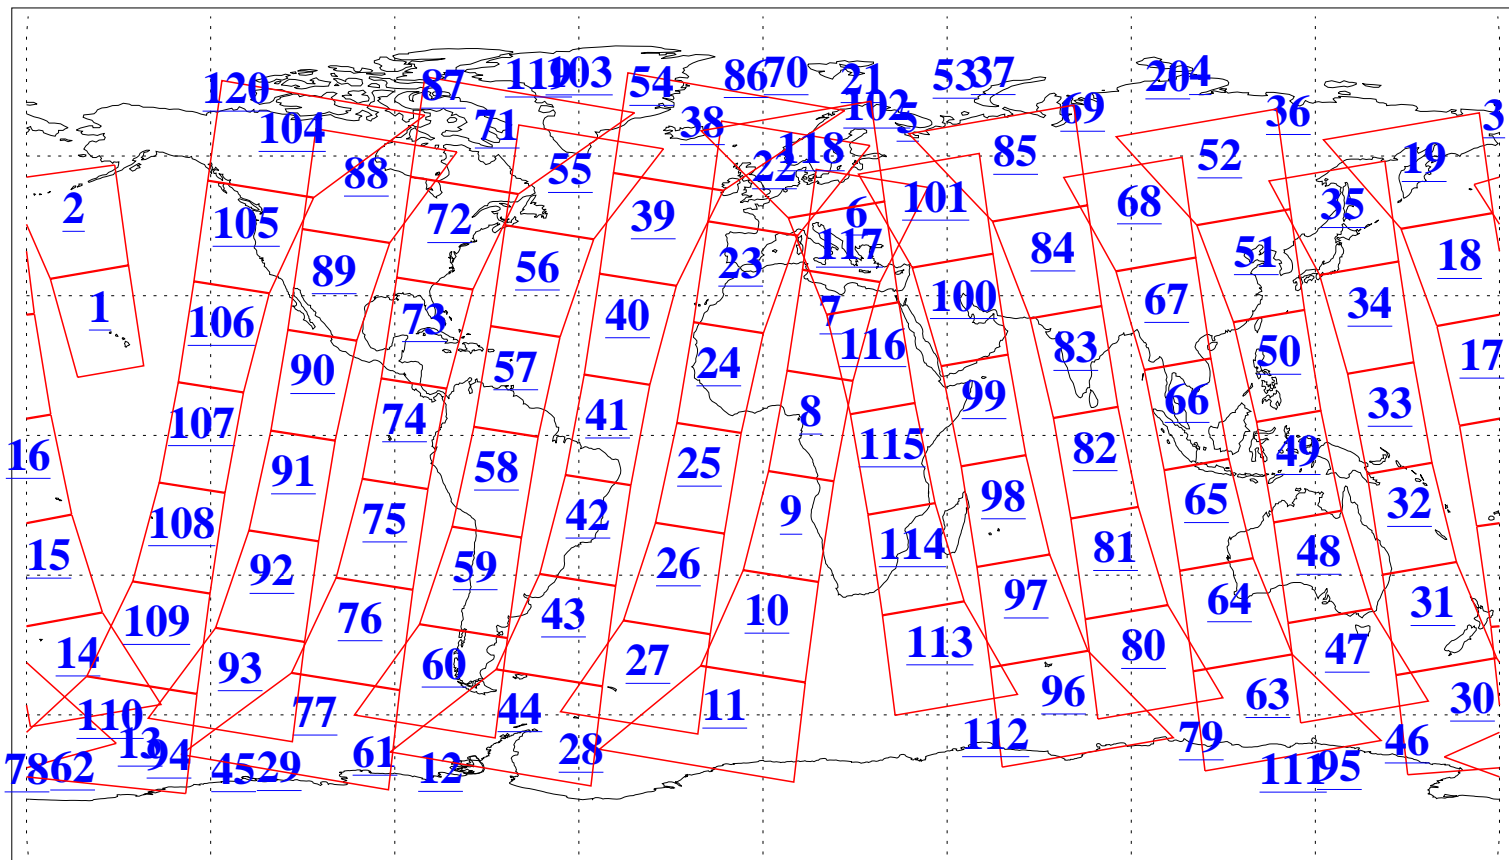

L1B Availability
AMSU Granules: 240
HSB Granules: 0
AIRS Granules: 240

18 Jan 2019
DoY 18
Aqua Day 6103
Granules: 1 to 120

Granules: 121 to 240

Legend: AMSU Available, HSB Available, AIRS Available

L1B Availability
AMSU Granules: 240
HSB Granules: 0
AIRS Granules: 240

18 Jan 2019
DoY 18
Aqua Day 6103
Ascending Granules

Descending Granules

Legend: AMSU Available, HSB Available, AIRS Available

L1B Availability
 AMSU Granules: 240
 HSB Granules: 0
 AIRS Granules: 240

18 Jan 2019
 DoY 18
 Aqua Day 6103

Northern Hemisphere Granules

Southern Hemisphere Granules

Legend: AMSU Available, HSB Available, AIRS Available