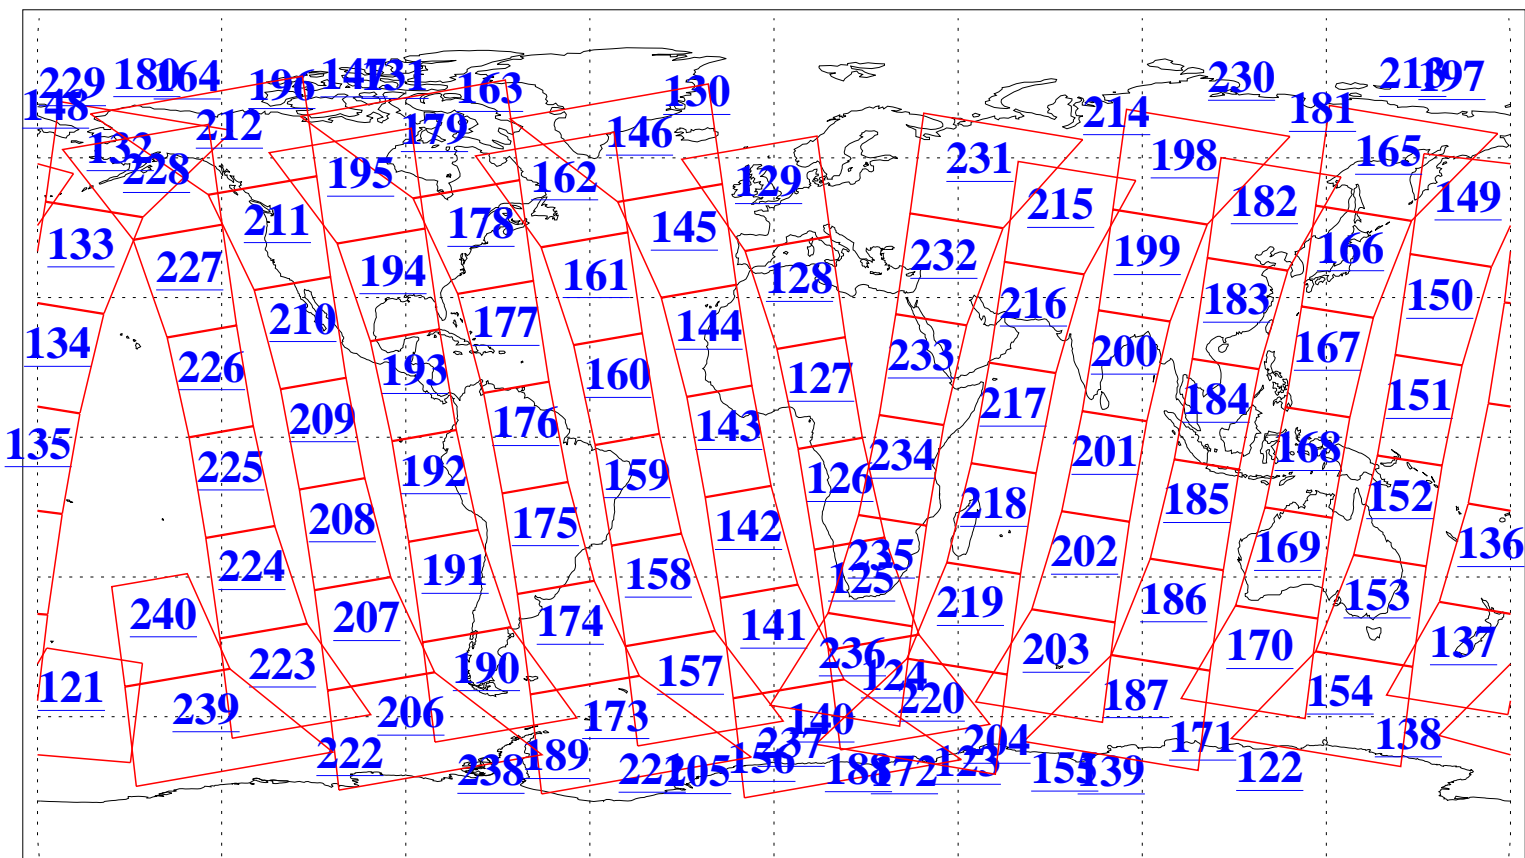

L1B Availability
AMSU Granules: 240
HSB Granules: 0
AIRS Granules: 240

15 Jan 2019
DoY 15
Aqua Day 6100
Granules: 1 to 120

Granules: 121 to 240

Legend: AMSU Available, HSB Available, AIRS Available

L1B Availability
AMSU Granules: 240
HSB Granules: 0
AIRS Granules: 240

15 Jan 2019
DoY 15
Aqua Day 6100
Ascending Granules

Descending Granules

Legend: AMSU Available, HSB Available, AIRS Available

L1B Availability
 AMSU Granules: 240
 HSB Granules: 0
 AIRS Granules: 240

15 Jan 2019
 DoY 15
 Aqua Day 6100

Northern Hemisphere Granules

Southern Hemisphere Granules

Legend: AMSU Available, HSB Available, AIRS Available