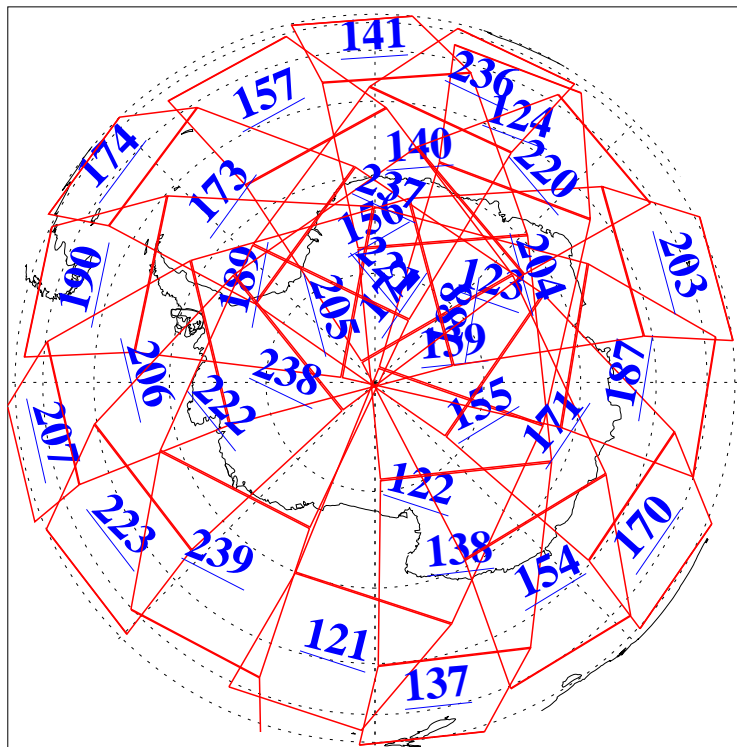

L1B Availability
AMSU Granules: 240
HSB Granules: 0
AIRS Granules: 240

15 Jan 2019
DoY 15
Aqua Day 6100
Granules: 1 to 120

Granules: 121 to 240

Legend: AMSU Available, HSB Available, AIRS Available

L1B Availability
AMSU Granules: 240
HSB Granules: 0
AIRS Granules: 240

15 Jan 2019
DoY 15
Aqua Day 6100
Ascending Granules

Descending Granules

Legend: AMSU Available, HSB Available, AIRS Available

L1B Availability
 AMSU Granules: 240
 HSB Granules: 0
 AIRS Granules: 240

15 Jan 2019
 DoY 15
 Aqua Day 6100

Northern Hemisphere Granules

Southern Hemisphere Granules

Legend: AMSU Available, HSB Available, AIRS Available