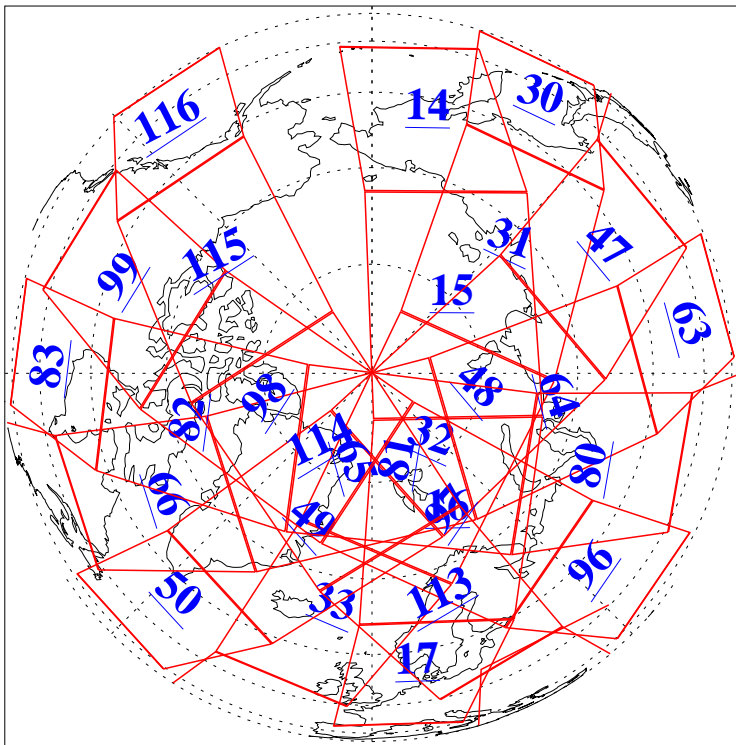

L1B Availability
AMSU Granules: 240
HSB Granules: 0
AIRS Granules: 240

15 Jan 2019
DoY 15
Aqua Day 6100
Granules: 1 to 120

Granules: 121 to 240

Legend: AMSU Available, HSB Available, AIRS Available

L1B Availability
AMSU Granules: 240
HSB Granules: 0
AIRS Granules: 240

15 Jan 2019
DoY 15
Aqua Day 6100
Ascending Granules

Descending Granules

Legend: AMSU Available, HSB Available, AIRS Available

L1B Availability
 AMSU Granules: 240
 HSB Granules: 0
 AIRS Granules: 240

15 Jan 2019
 DoY 15
 Aqua Day 6100

Northern Hemisphere Granules

Southern Hemisphere Granules

Legend: AMSU Available, HSB Available, AIRS Available