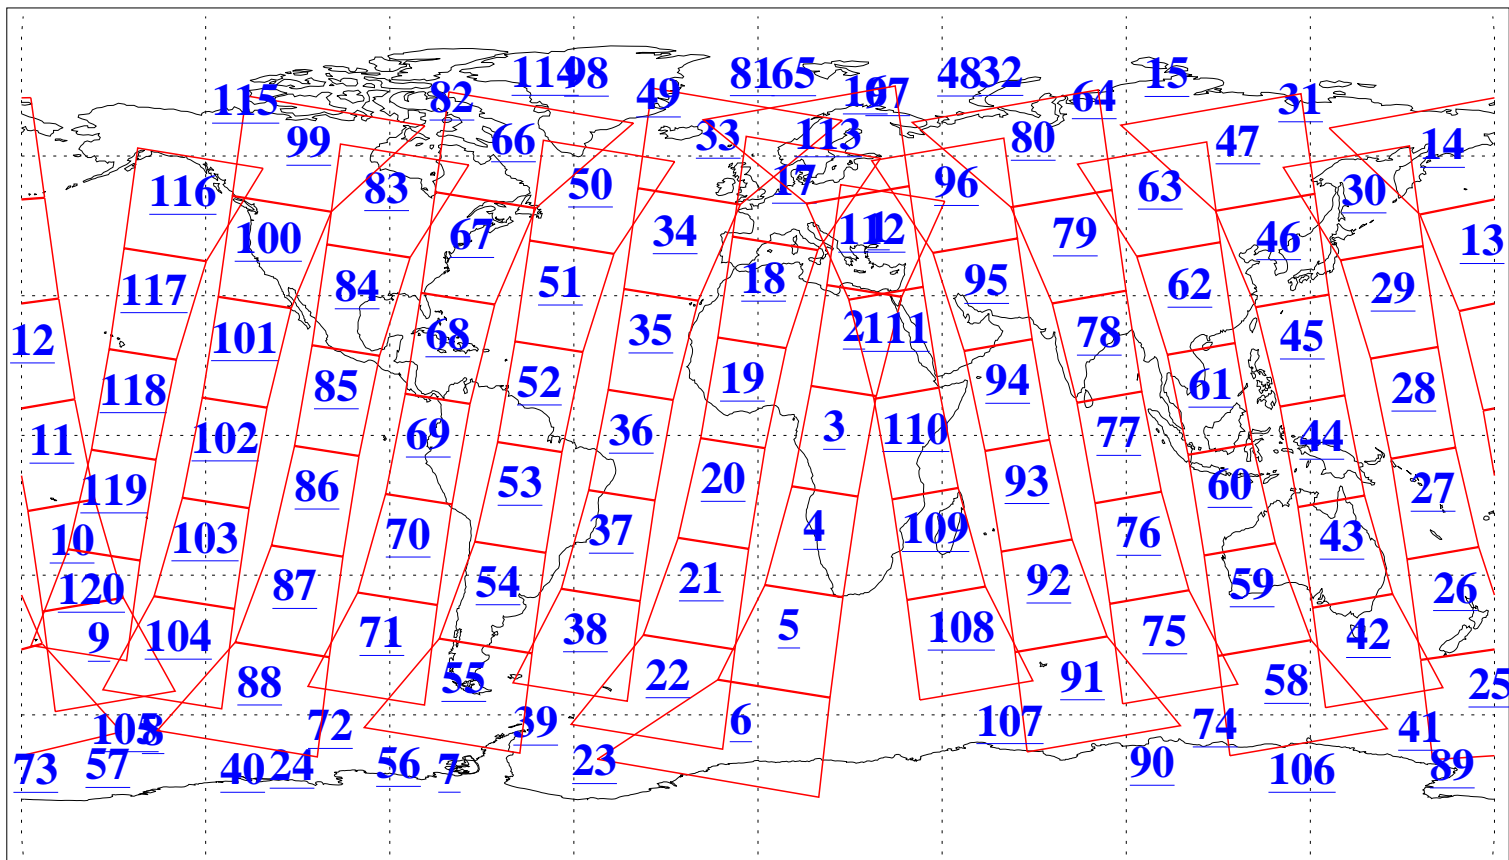

L1B Availability
AMSU Granules: 240
HSB Granules: 0
AIRS Granules: 240

15 Jan 2019
DoY 15
Aqua Day 6100
Granules: 1 to 120

Granules: 121 to 240

Legend: AMSU Available, HSB Available, AIRS Available

L1B Availability
AMSU Granules: 240
HSB Granules: 0
AIRS Granules: 240

15 Jan 2019
DoY 15
Aqua Day 6100
Ascending Granules

Descending Granules

Legend: AMSU Available, HSB Available, AIRS Available

L1B Availability
 AMSU Granules: 240
 HSB Granules: 0
 AIRS Granules: 240

15 Jan 2019
 DoY 15
 Aqua Day 6100

Northern Hemisphere Granules

Southern Hemisphere Granules

Legend: AMSU Available, HSB Available, AIRS Available