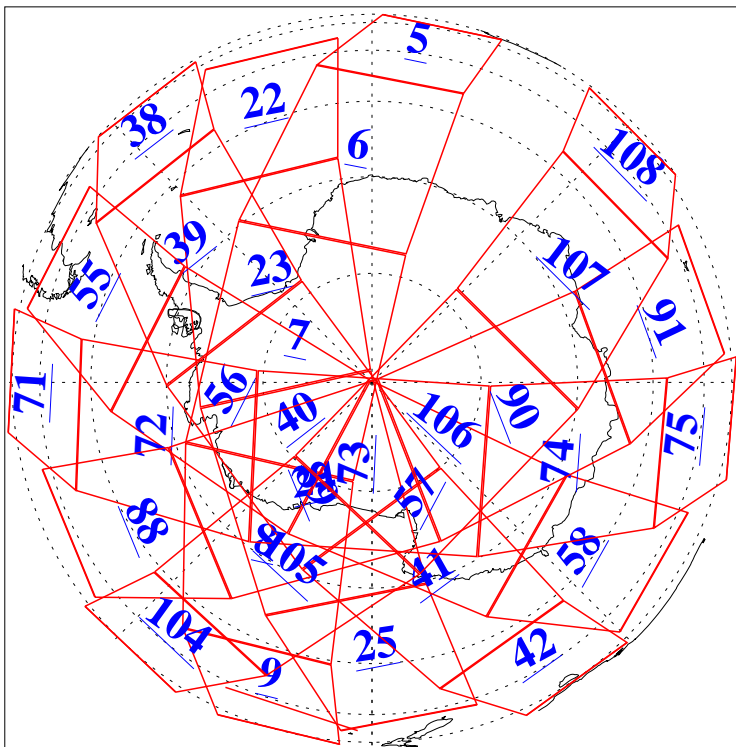

L1B Availability
AMSU Granules: 240
HSB Granules: 0
AIRS Granules: 240

15 Jan 2019
DoY 15
Aqua Day 6100
Granules: 1 to 120

Granules: 121 to 240

Legend: AMSU Available, HSB Available, AIRS Available

L1B Availability
AMSU Granules: 240
HSB Granules: 0
AIRS Granules: 240

15 Jan 2019
DoY 15
Aqua Day 6100
Ascending Granules

Descending Granules

Legend: AMSU Available, HSB Available, AIRS Available

L1B Availability
 AMSU Granules: 240
 HSB Granules: 0
 AIRS Granules: 240

15 Jan 2019
 DoY 15
 Aqua Day 6100

Northern Hemisphere Granules

Southern Hemisphere Granules

Legend: AMSU Available, HSB Available, AIRS Available