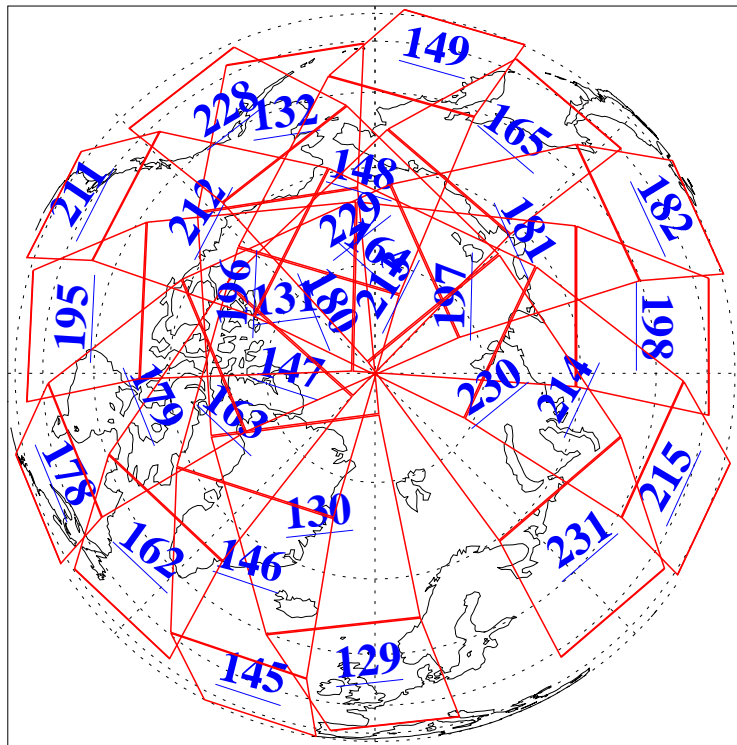

L1B Availability
AMSU Granules: 240
HSB Granules: 0
AIRS Granules: 240

15 Jan 2019
DoY 15
Aqua Day 6100
Granules: 1 to 120

Granules: 121 to 240

Legend: AMSU Available, HSB Available, AIRS Available

L1B Availability
AMSU Granules: 240
HSB Granules: 0
AIRS Granules: 240

15 Jan 2019
DoY 15
Aqua Day 6100
Ascending Granules

Descending Granules

Legend: AMSU Available, HSB Available, AIRS Available

L1B Availability
 AMSU Granules: 240
 HSB Granules: 0
 AIRS Granules: 240

15 Jan 2019
 DoY 15
 Aqua Day 6100

Northern Hemisphere Granules

Southern Hemisphere Granules

Legend: AMSU Available, HSB Available, AIRS Available