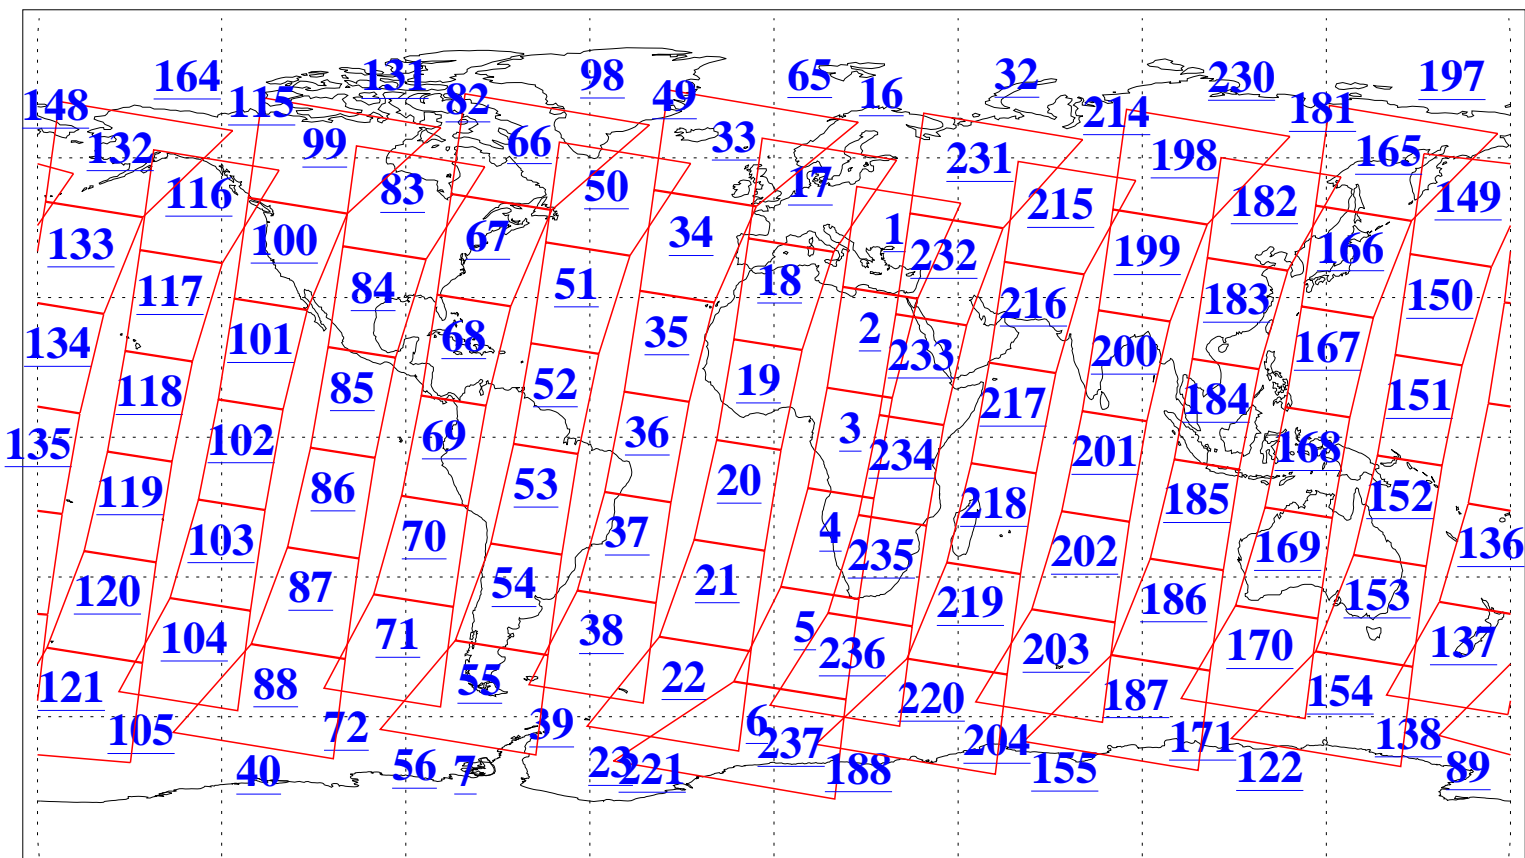

L1B Availability
AMSU Granules: 240
HSB Granules: 0
AIRS Granules: 240

15 Jan 2019
DoY 15
Aqua Day 6100
Granules: 1 to 120

Granules: 121 to 240

Legend: AMSU Available, HSB Available, AIRS Available

L1B Availability
AMSU Granules: 240
HSB Granules: 0
AIRS Granules: 240

15 Jan 2019
DoY 15
Aqua Day 6100
Ascending Granules

Descending Granules

Legend: AMSU Available, HSB Available, AIRS Available

L1B Availability
 AMSU Granules: 240
 HSB Granules: 0
 AIRS Granules: 240

15 Jan 2019
 DoY 15
 Aqua Day 6100

Northern Hemisphere Granules

Southern Hemisphere Granules

Legend: AMSU Available, HSB Available, AIRS Available