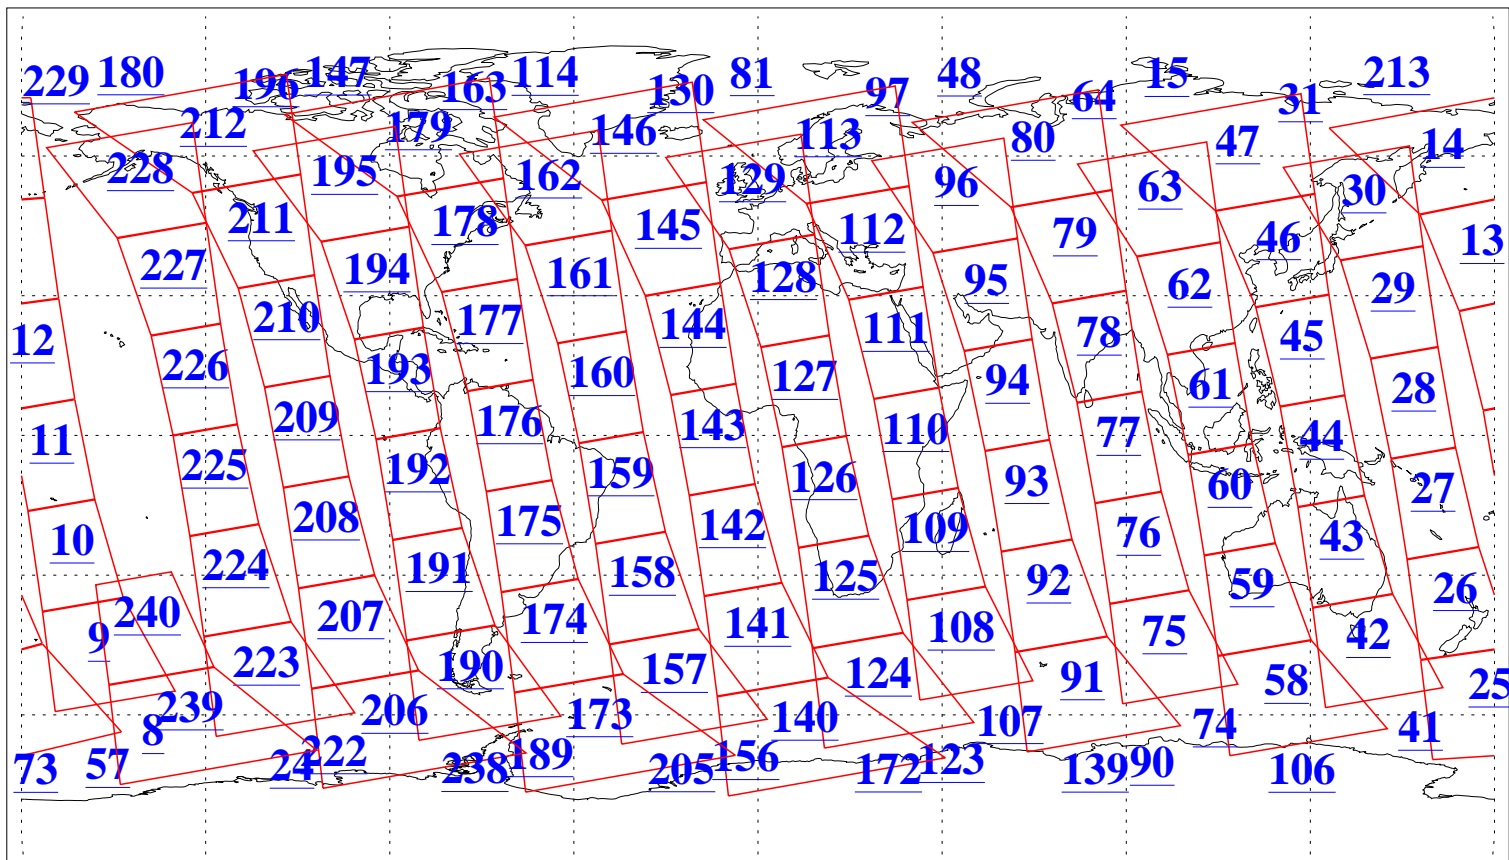

L1B Availability
AMSU Granules: 240
HSB Granules: 0
AIRS Granules: 240

15 Jan 2019
DoY 15
Aqua Day 6100
Granules: 1 to 120

Granules: 121 to 240

Legend: AMSU Available, HSB Available, AIRS Available

L1B Availability
AMSU Granules: 240
HSB Granules: 0
AIRS Granules: 240

15 Jan 2019
DoY 15
Aqua Day 6100
Ascending Granules

Descending Granules

Legend: AMSU Available, HSB Available, AIRS Available

L1B Availability
 AMSU Granules: 240
 HSB Granules: 0
 AIRS Granules: 240

15 Jan 2019
 DoY 15
 Aqua Day 6100

Northern Hemisphere Granules

Southern Hemisphere Granules

Legend: AMSU Available, HSB Available, AIRS Available