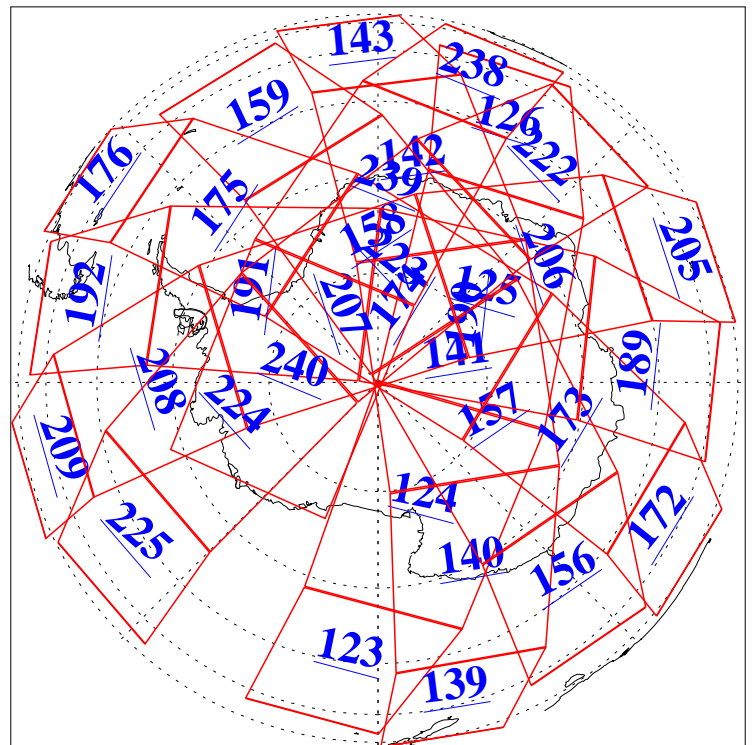

L1B Availability  
AMSU Granules: 240  
HSB Granules: 0  
AIRS Granules: 240

13 Jan 2019  
DoY 13  
Aqua Day 6098  
Granules: 1 to 120

Granules: 121 to 240

Legend: AMSU Available, HSB Available, AIRS Available

L1B Availability  
AMSU Granules: 240  
HSB Granules: 0  
AIRS Granules: 240

13 Jan 2019  
DoY 13  
Aqua Day 6098  
Ascending Granules

Descending Granules

Legend: AMSU Available, HSB Available, AIRS Available

L1B Availability  
 AMSU Granules: 240  
 HSB Granules: 0  
 AIRS Granules: 240

13 Jan 2019  
 DoY 13  
 Aqua Day 6098

Northern Hemisphere Granules

Southern Hemisphere Granules

Legend: AMSU Available, HSB Available, AIRS Available