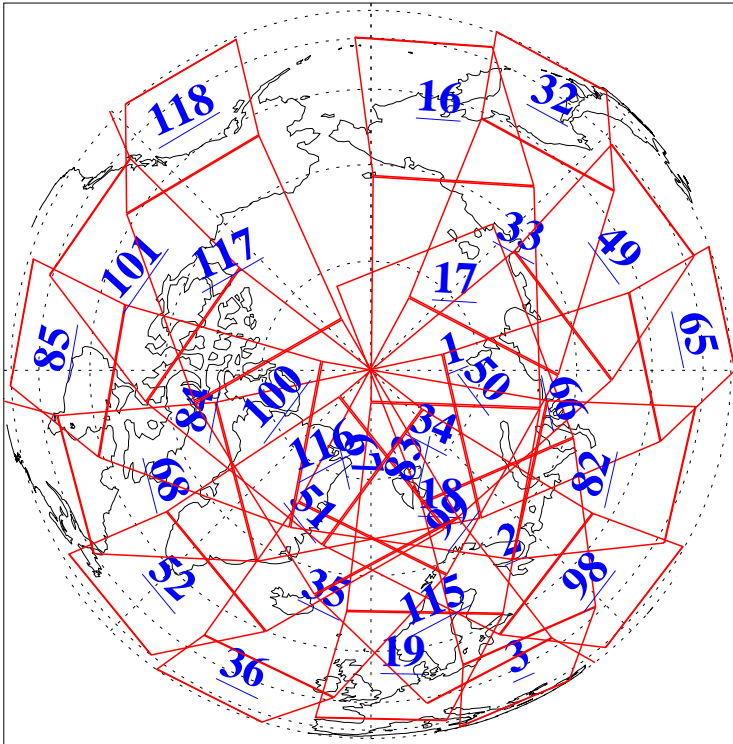

L1B Availability  
AMSU Granules: 240  
HSB Granules: 0  
AIRS Granules: 240

13 Jan 2019  
DoY 13  
Aqua Day 6098  
Granules: 1 to 120

Granules: 121 to 240

Legend: AMSU Available, HSB Available, AIRS Available

L1B Availability  
AMSU Granules: 240  
HSB Granules: 0  
AIRS Granules: 240

13 Jan 2019  
DoY 13  
Aqua Day 6098  
Ascending Granules

Descending Granules

Legend: AMSU Available, HSB Available, AIRS Available

L1B Availability  
 AMSU Granules: 240  
 HSB Granules: 0  
 AIRS Granules: 240

13 Jan 2019  
 DoY 13  
 Aqua Day 6098

Northern Hemisphere Granules

Southern Hemisphere Granules

Legend: AMSU Available, HSB Available, AIRS Available