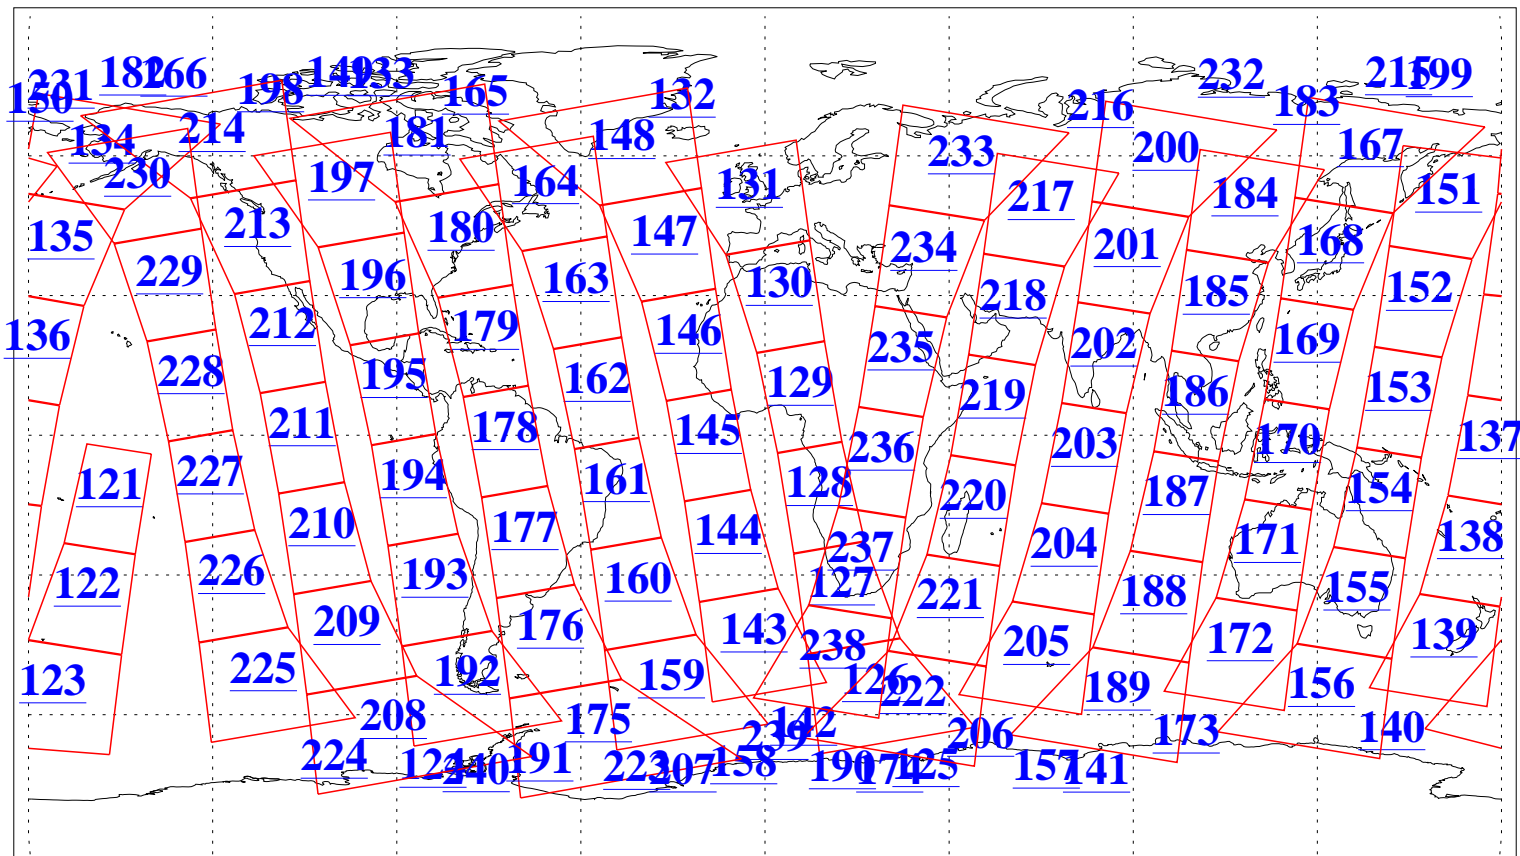

L1B Availability  
AMSU Granules: 240  
HSB Granules: 0  
AIRS Granules: 240

13 Jan 2019  
DoY 13  
Aqua Day 6098  
Granules: 1 to 120

Granules: 121 to 240

Legend: AMSU Available, HSB Available, AIRS Available

L1B Availability  
AMSU Granules: 240  
HSB Granules: 0  
AIRS Granules: 240

13 Jan 2019  
DoY 13  
Aqua Day 6098  
Ascending Granules

Descending Granules

Legend: AMSU Available, HSB Available, AIRS Available

L1B Availability  
 AMSU Granules: 240  
 HSB Granules: 0  
 AIRS Granules: 240

13 Jan 2019  
 DoY 13  
 Aqua Day 6098

Northern Hemisphere Granules

Southern Hemisphere Granules

Legend: AMSU Available, HSB Available, AIRS Available