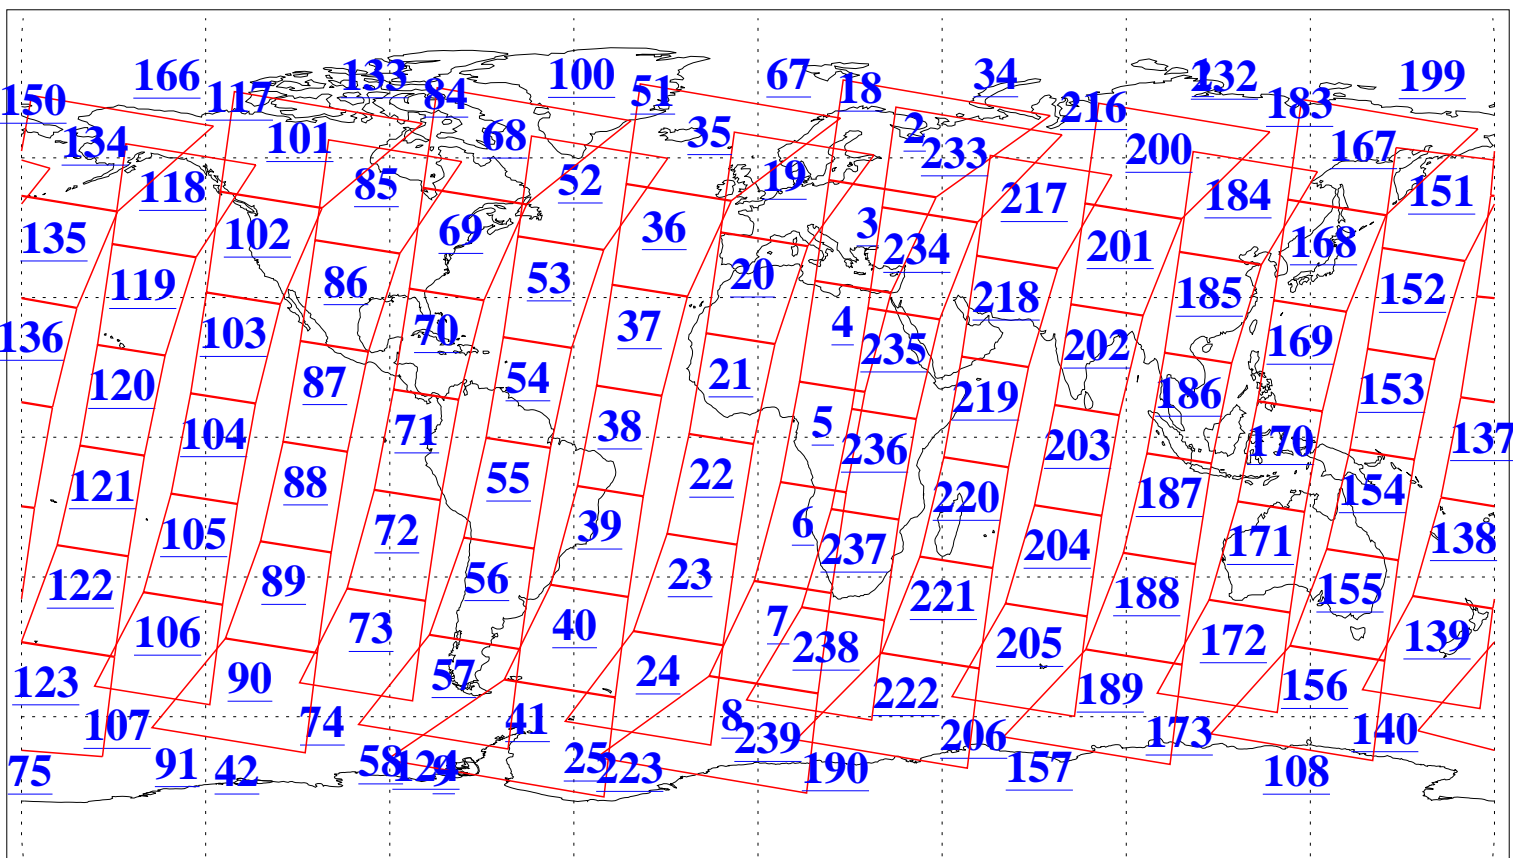

L1B Availability  
AMSU Granules: 240  
HSB Granules: 0  
AIRS Granules: 240

13 Jan 2019  
DoY 13  
Aqua Day 6098  
Granules: 1 to 120

Granules: 121 to 240

Legend: AMSU Available, HSB Available, AIRS Available

L1B Availability  
AMSU Granules: 240  
HSB Granules: 0  
AIRS Granules: 240

13 Jan 2019  
DoY 13  
Aqua Day 6098  
Ascending Granules

Descending Granules

Legend: AMSU Available, HSB Available, AIRS Available

L1B Availability  
 AMSU Granules: 240  
 HSB Granules: 0  
 AIRS Granules: 240

13 Jan 2019  
 DoY 13  
 Aqua Day 6098

Northern Hemisphere Granules

Southern Hemisphere Granules

Legend: AMSU Available, HSB Available, AIRS Available