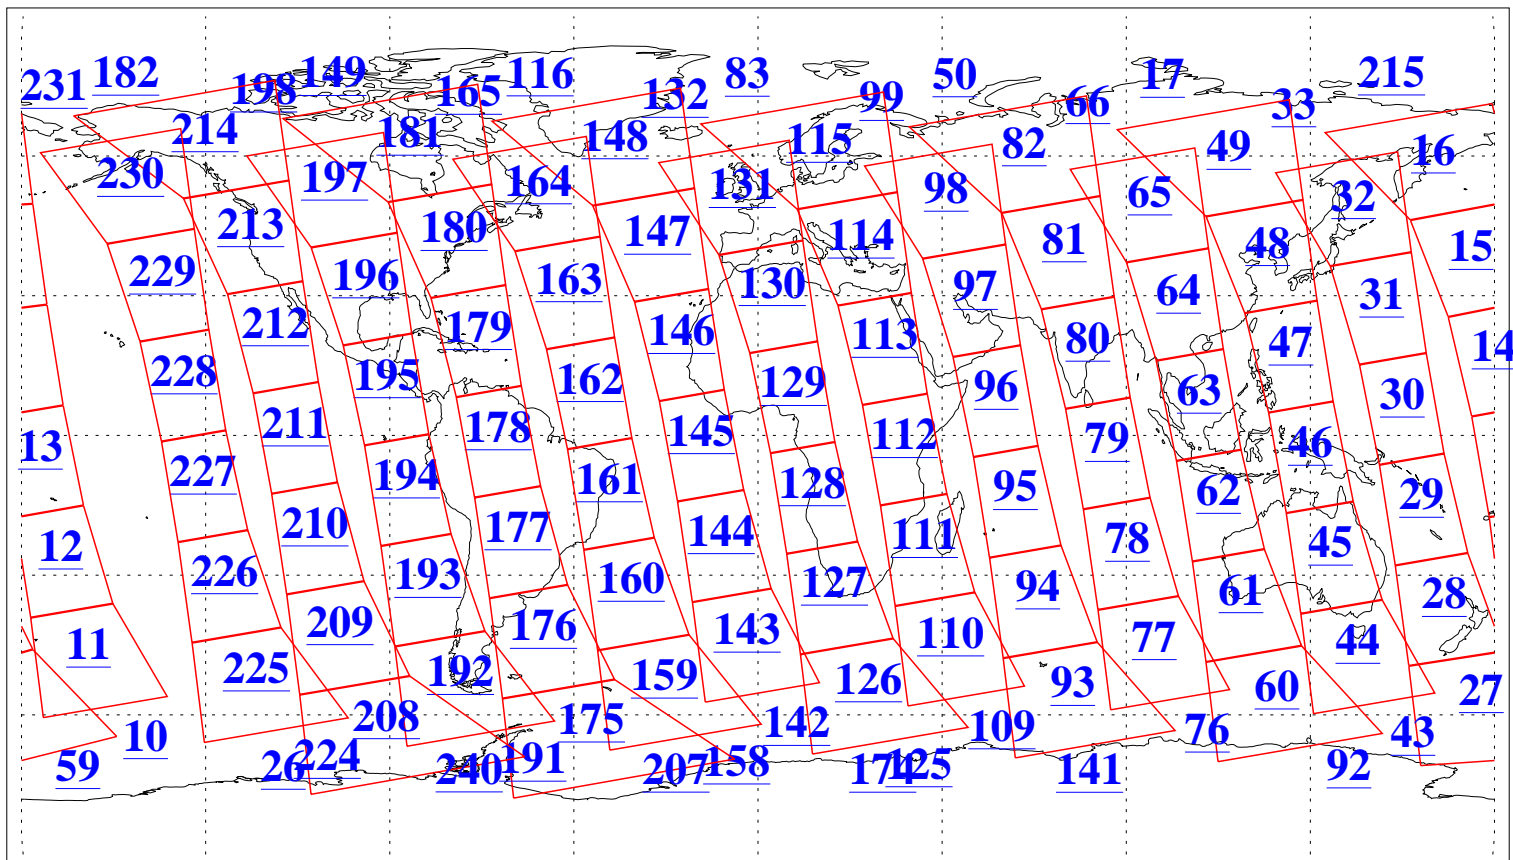

L1B Availability  
AMSU Granules: 240  
HSB Granules: 0  
AIRS Granules: 240

13 Jan 2019  
DoY 13  
Aqua Day 6098  
Granules: 1 to 120

Granules: 121 to 240

Legend: AMSU Available, HSB Available, AIRS Available

L1B Availability  
AMSU Granules: 240  
HSB Granules: 0  
AIRS Granules: 240

13 Jan 2019  
DoY 13  
Aqua Day 6098  
Ascending Granules

Descending Granules

Legend: AMSU Available, HSB Available, AIRS Available

L1B Availability  
 AMSU Granules: 240  
 HSB Granules: 0  
 AIRS Granules: 240

13 Jan 2019  
 DoY 13  
 Aqua Day 6098

Northern Hemisphere Granules

Southern Hemisphere Granules

Legend: AMSU Available, HSB Available, AIRS Available