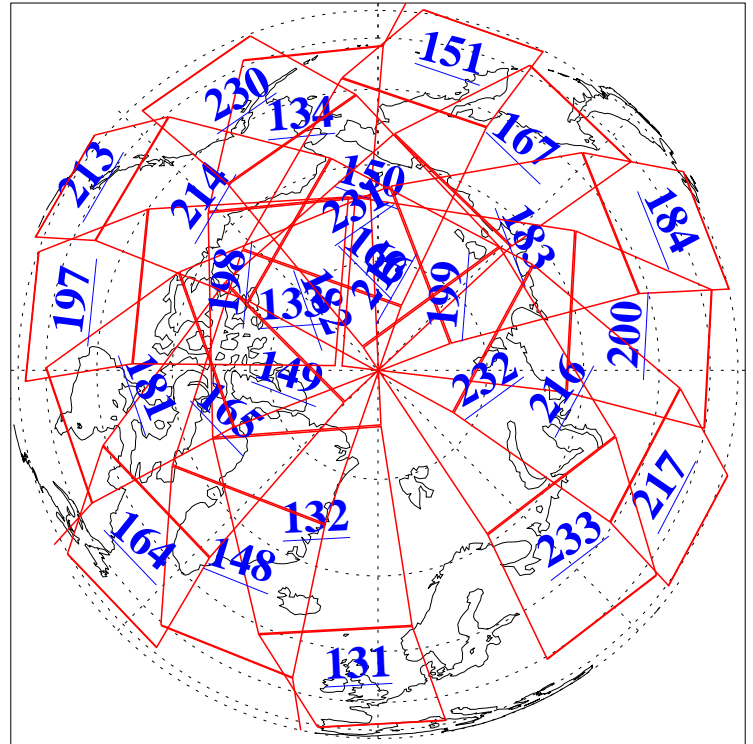

L1B Availability  
AMSU Granules: 240  
HSB Granules: 0  
AIRS Granules: 240

13 Jan 2019  
DoY 13  
Aqua Day 6098  
Ascending Granules

Descending Granules

Legend: AMSU Available, HSB Available, AIRS Available

L1B Availability  
 AMSU Granules: 240  
 HSB Granules: 0  
 AIRS Granules: 240

13 Jan 2019  
 DoY 13  
 Aqua Day 6098

Northern Hemisphere Granules

Southern Hemisphere Granules

Legend: AMSU Available, HSB Available, AIRS Available