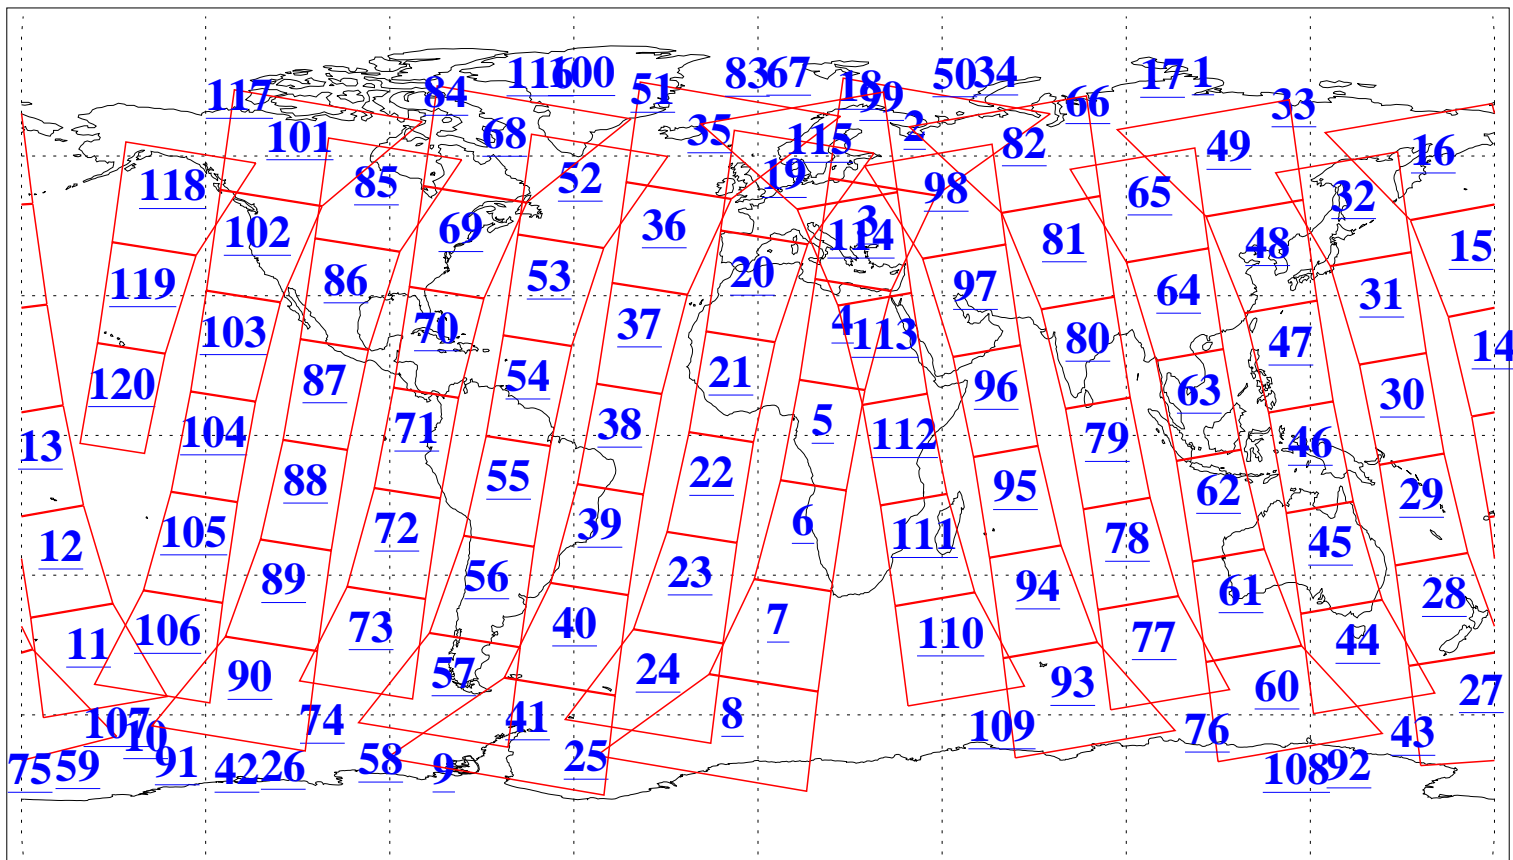

L1B Availability  
AMSU Granules: 240  
HSB Granules: 0  
AIRS Granules: 240

13 Jan 2019  
DoY 13  
Aqua Day 6098  
Granules: 1 to 120

Granules: 121 to 240

Legend: AMSU Available, HSB Available, AIRS Available

L1B Availability  
AMSU Granules: 240  
HSB Granules: 0  
AIRS Granules: 240

13 Jan 2019  
DoY 13  
Aqua Day 6098  
Ascending Granules

Descending Granules

Legend: AMSU Available, HSB Available, AIRS Available

L1B Availability  
 AMSU Granules: 240  
 HSB Granules: 0  
 AIRS Granules: 240

13 Jan 2019  
 DoY 13  
 Aqua Day 6098

Northern Hemisphere Granules

Southern Hemisphere Granules

Legend: AMSU Available, HSB Available, AIRS Available