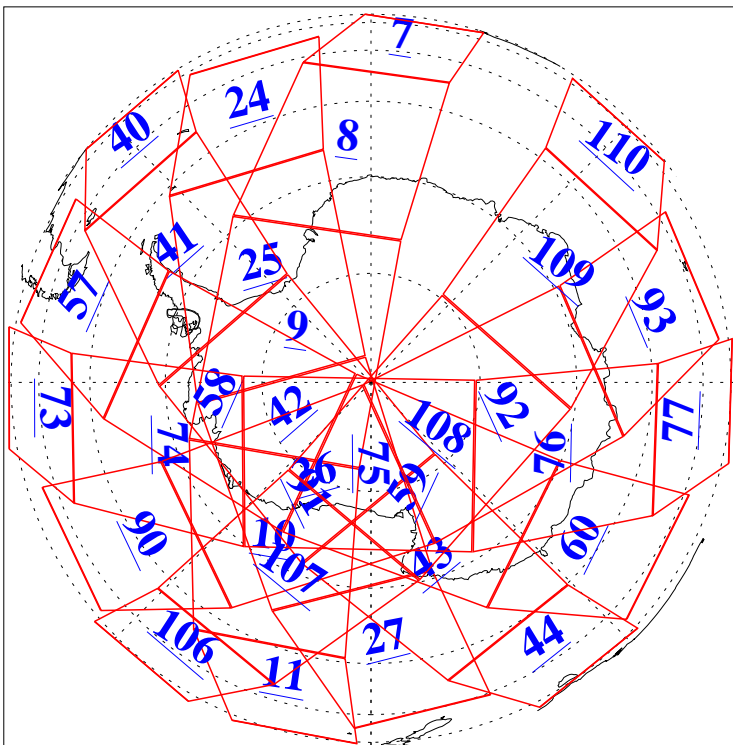

L1B Availability  
AMSU Granules: 240  
HSB Granules: 0  
AIRS Granules: 240

13 Jan 2019  
DoY 13  
Aqua Day 6098  
Granules: 1 to 120

Granules: 121 to 240

Legend: AMSU Available, HSB Available, AIRS Available

L1B Availability  
AMSU Granules: 240  
HSB Granules: 0  
AIRS Granules: 240

13 Jan 2019  
DoY 13  
Aqua Day 6098  
Ascending Granules

Descending Granules

Legend: AMSU Available, HSB Available, AIRS Available

L1B Availability  
 AMSU Granules: 240  
 HSB Granules: 0  
 AIRS Granules: 240

13 Jan 2019  
 DoY 13  
 Aqua Day 6098

Northern Hemisphere Granules

Southern Hemisphere Granules

Legend: AMSU Available, HSB Available, AIRS Available