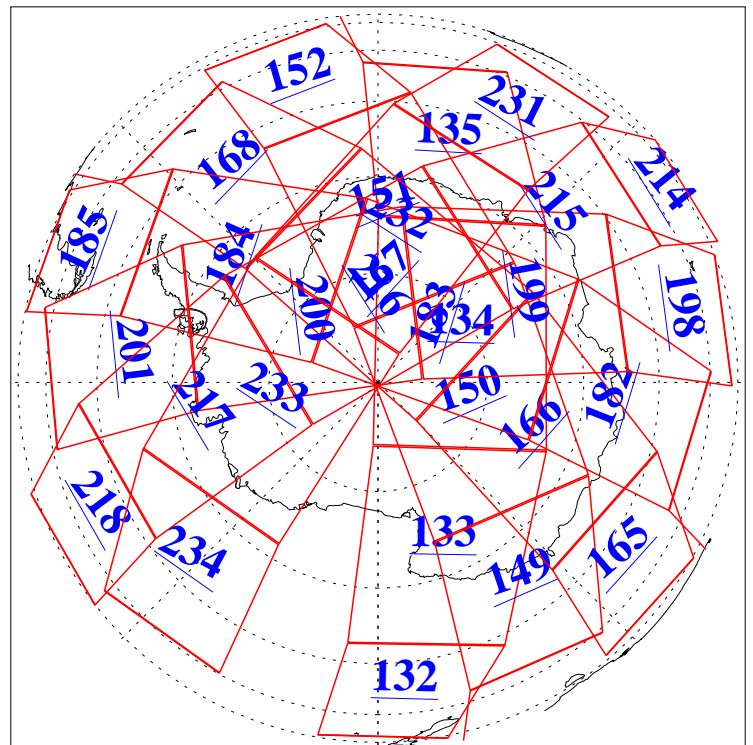

L1B Availability  
AMSU Granules: 239  
HSB Granules: 0  
AIRS Granules: 240

12 Jan 2019  
DoY 12  
Aqua Day 6097  
Granules: 1 to 120

Granules: 121 to 240

Legend: AMSU Available, HSB Available, AIRS Available

L1B Availability  
AMSU Granules: 239  
HSB Granules: 0  
AIRS Granules: 240

12 Jan 2019  
DoY 12  
Aqua Day 6097  
Ascending Granules

Descending Granules

Legend: AMSU Available, HSB Available, AIRS Available

L1B Availability  
 AMSU Granules: 239  
 HSB Granules: 0  
 AIRS Granules: 240

12 Jan 2019  
 DoY 12  
 Aqua Day 6097

Northern Hemisphere Granules

Southern Hemisphere Granules

Legend: AMSU Available, ~~HSB Available~~, AIRS Available