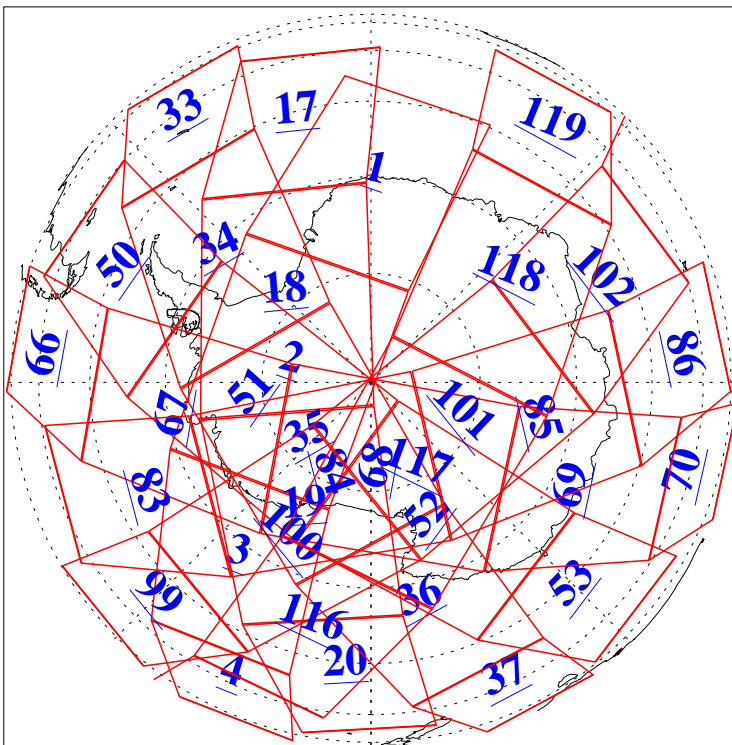

L1B Availability  
AMSU Granules: 239  
HSB Granules: 0  
AIRS Granules: 240

12 Jan 2019  
DoY 12  
Aqua Day 6097  
Granules: 1 to 120

Granules: 121 to 240

Legend: AMSU Available, HSB Available, AIRS Available

L1B Availability  
AMSU Granules: 239  
HSB Granules: 0  
AIRS Granules: 240

12 Jan 2019  
DoY 12  
Aqua Day 6097  
Ascending Granules

Descending Granules

Legend: AMSU Available, HSB Available, AIRS Available

L1B Availability  
 AMSU Granules: 239  
 HSB Granules: 0  
 AIRS Granules: 240

12 Jan 2019  
 DoY 12  
 Aqua Day 6097

Northern Hemisphere Granules

Southern Hemisphere Granules

Legend: AMSU Available, ~~HSB Available~~, AIRS Available