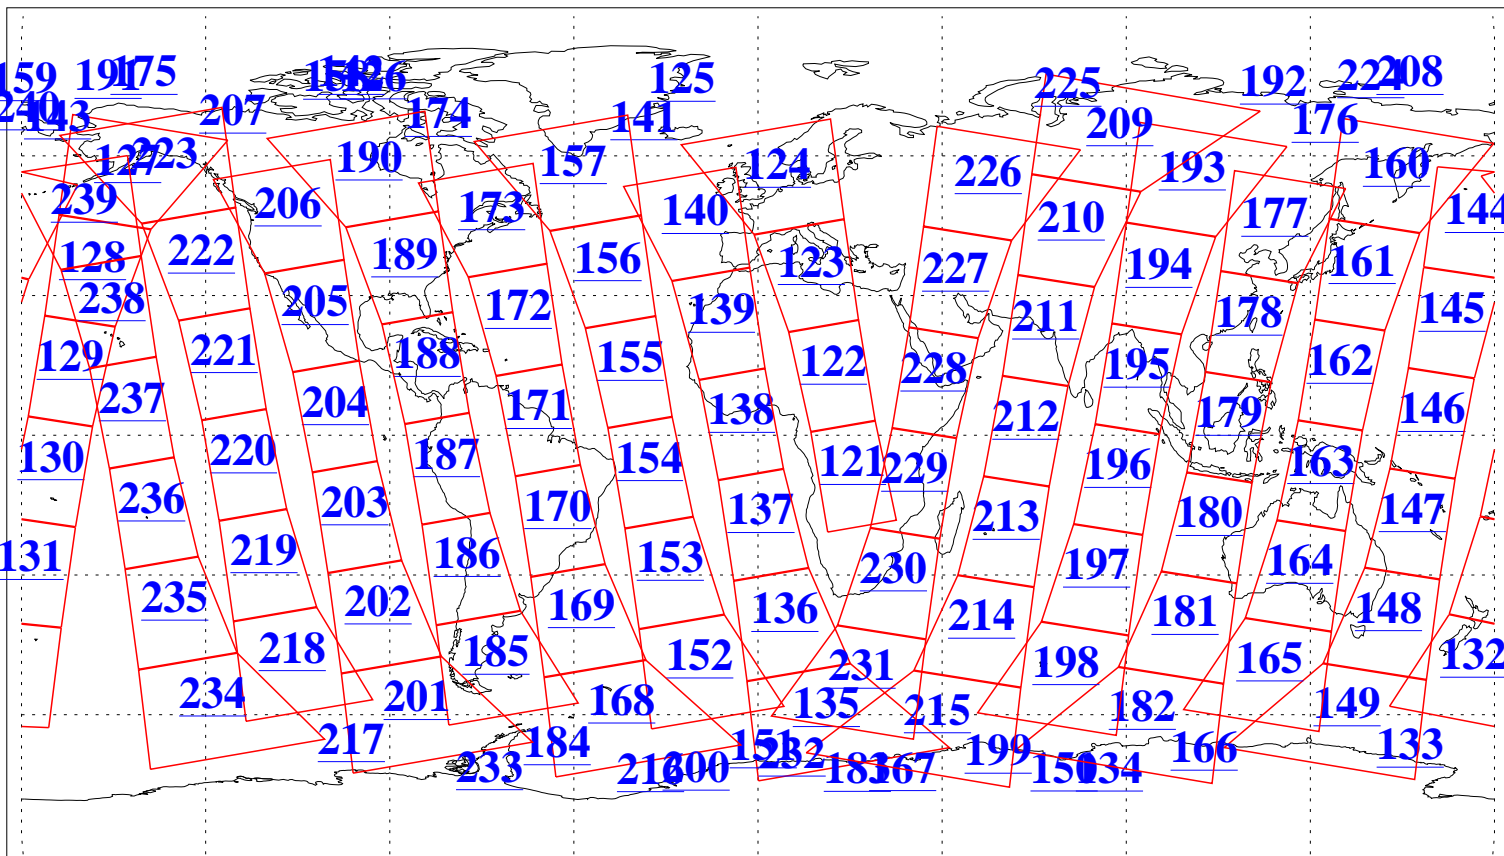

L1B Availability  
AMSU Granules: 239  
HSB Granules: 0  
AIRS Granules: 240

12 Jan 2019  
DoY 12  
Aqua Day 6097  
Granules: 1 to 120

Granules: 121 to 240

Legend: AMSU Available, HSB Available, AIRS Available

L1B Availability  
AMSU Granules: 239  
HSB Granules: 0  
AIRS Granules: 240

12 Jan 2019  
DoY 12  
Aqua Day 6097  
Ascending Granules

Descending Granules

Legend: AMSU Available, HSB Available, AIRS Available

L1B Availability  
 AMSU Granules: 239  
 HSB Granules: 0  
 AIRS Granules: 240

12 Jan 2019  
 DoY 12  
 Aqua Day 6097

Northern Hemisphere Granules

Southern Hemisphere Granules

Legend: AMSU Available, ~~HSB Available~~, AIRS Available