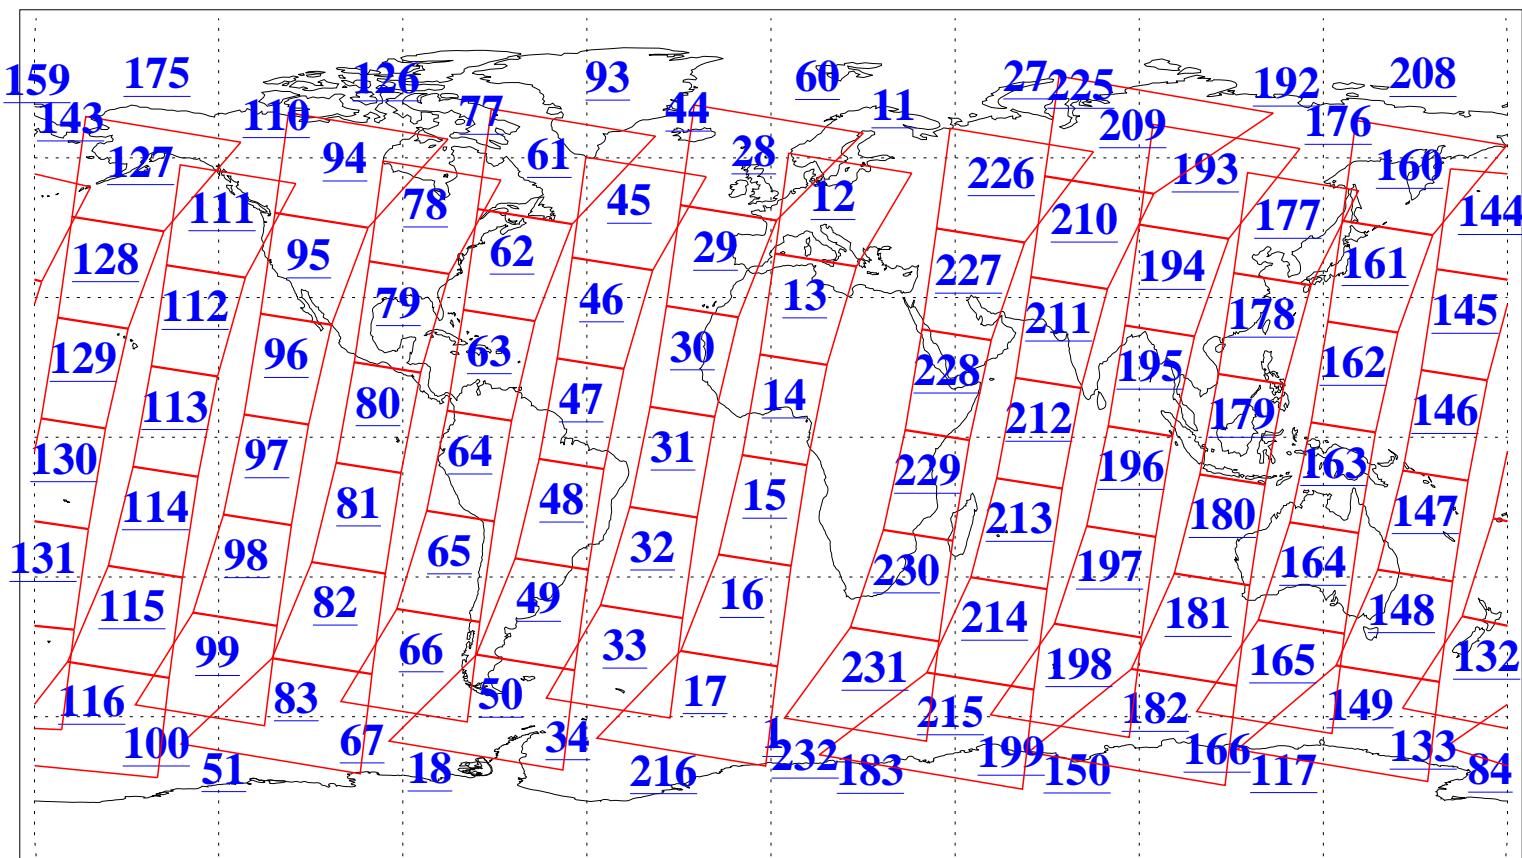

L1B Availability  
AMSU Granules: 239  
HSB Granules: 0  
AIRS Granules: 240

12 Jan 2019  
DoY 12  
Aqua Day 6097  
Granules: 1 to 120

Granules: 121 to 240

Legend: AMSU Available, HSB Available, AIRS Available

L1B Availability  
AMSU Granules: 239  
HSB Granules: 0  
AIRS Granules: 240

12 Jan 2019  
DoY 12  
Aqua Day 6097  
Ascending Granules

Descending Granules

Legend: AMSU Available, HSB Available, AIRS Available

L1B Availability  
 AMSU Granules: 239  
 HSB Granules: 0  
 AIRS Granules: 240

12 Jan 2019  
 DoY 12  
 Aqua Day 6097

Northern Hemisphere Granules

Southern Hemisphere Granules

Legend: AMSU Available, ~~HSB Available~~, AIRS Available