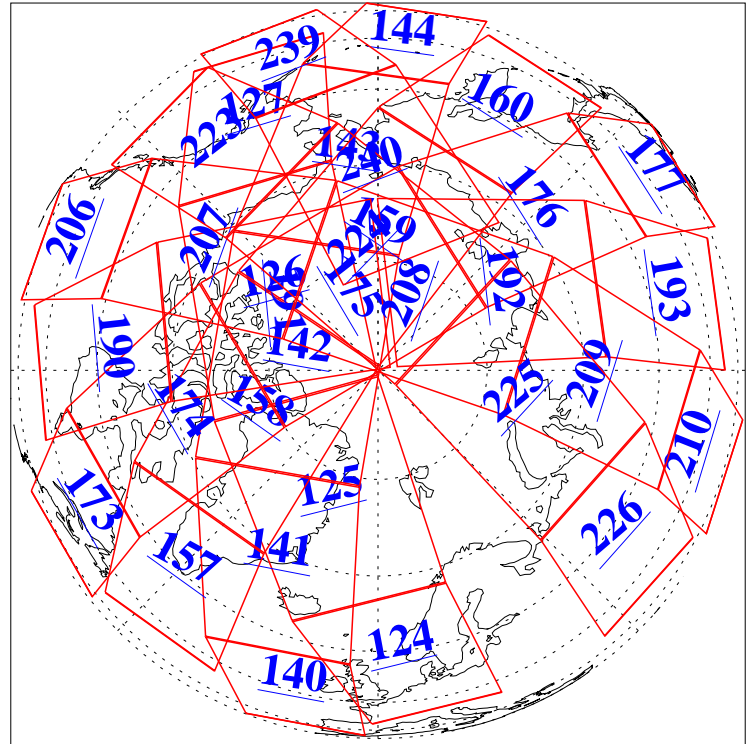

L1B Availability  
AMSU Granules: 239  
HSB Granules: 0  
AIRS Granules: 240

12 Jan 2019  
DoY 12  
Aqua Day 6097  
Granules: 1 to 120

Granules: 121 to 240

Legend: AMSU Available, HSB Available, AIRS Available

L1B Availability  
AMSU Granules: 239  
HSB Granules: 0  
AIRS Granules: 240

12 Jan 2019  
DoY 12  
Aqua Day 6097  
Ascending Granules

Descending Granules

Legend: AMSU Available, HSB Available, AIRS Available

L1B Availability  
 AMSU Granules: 239  
 HSB Granules: 0  
 AIRS Granules: 240

12 Jan 2019  
 DoY 12  
 Aqua Day 6097

Northern Hemisphere Granules

Southern Hemisphere Granules

Legend: AMSU Available, ~~HSB Available~~, AIRS Available