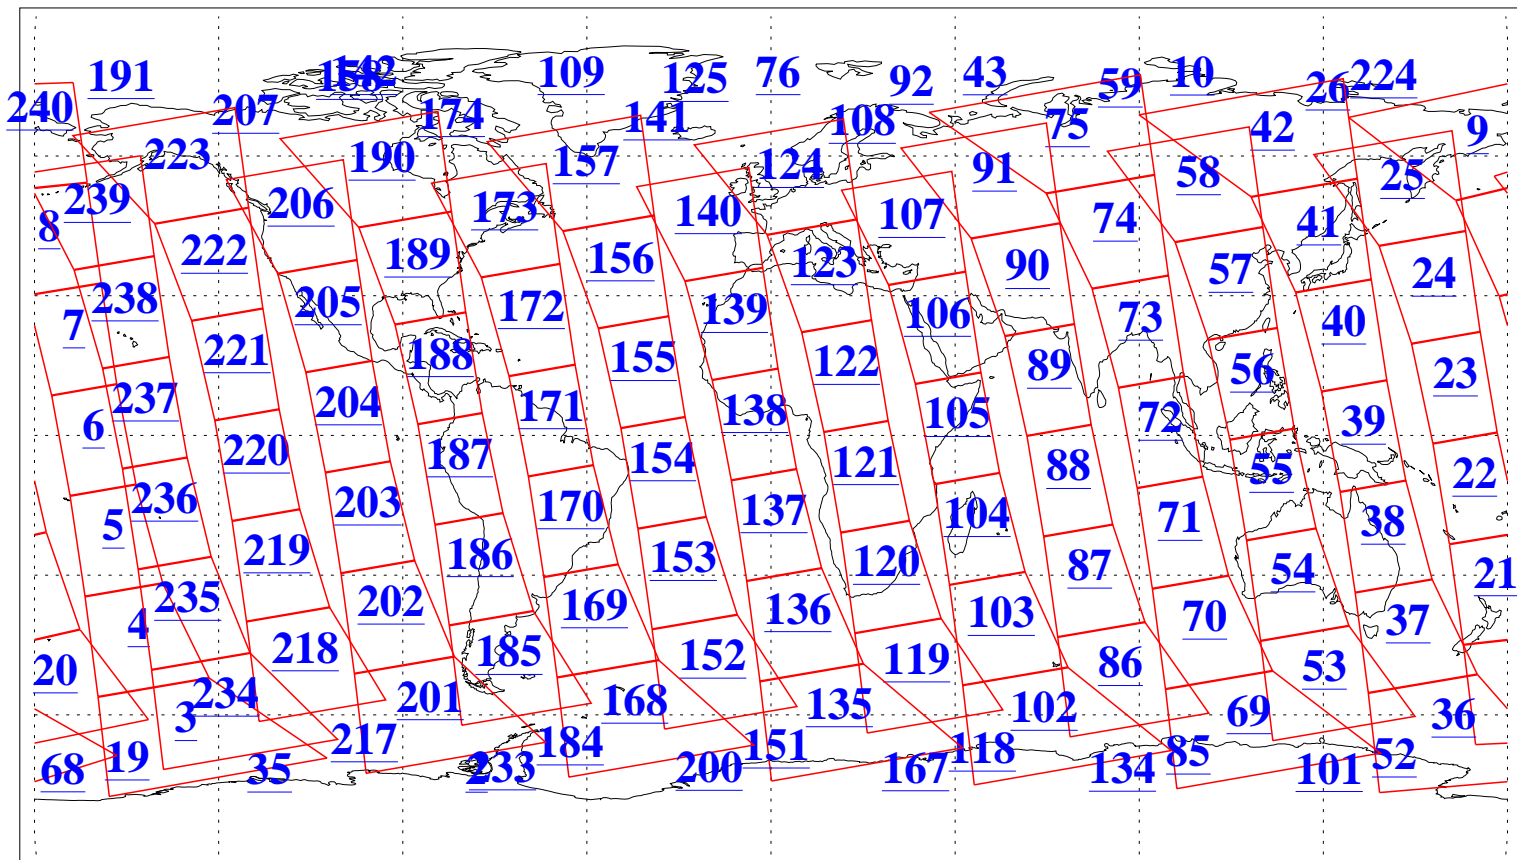

L1B Availability  
AMSU Granules: 239  
HSB Granules: 0  
AIRS Granules: 240

12 Jan 2019  
DoY 12  
Aqua Day 6097  
Granules: 1 to 120

Granules: 121 to 240

Legend: AMSU Available, HSB Available, AIRS Available

L1B Availability  
AMSU Granules: 239  
HSB Granules: 0  
AIRS Granules: 240

12 Jan 2019  
DoY 12  
Aqua Day 6097  
Ascending Granules

Descending Granules

Legend: AMSU Available, HSB Available, AIRS Available

L1B Availability  
 AMSU Granules: 239  
 HSB Granules: 0  
 AIRS Granules: 240

12 Jan 2019  
 DoY 12  
 Aqua Day 6097

Northern Hemisphere Granules

Southern Hemisphere Granules

Legend: AMSU Available, ~~HSB Available~~, AIRS Available