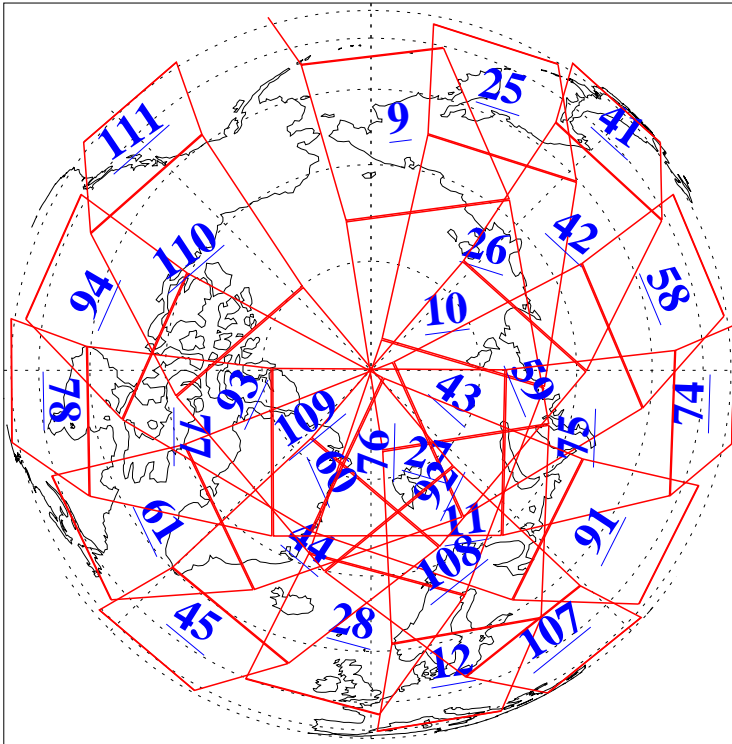

L1B Availability  
AMSU Granules: 239  
HSB Granules: 0  
AIRS Granules: 240

12 Jan 2019  
DoY 12  
Aqua Day 6097  
Granules: 1 to 120

Granules: 121 to 240

Legend: AMSU Available, HSB Available, AIRS Available

L1B Availability  
AMSU Granules: 239  
HSB Granules: 0  
AIRS Granules: 240

12 Jan 2019  
DoY 12  
Aqua Day 6097  
Ascending Granules

Descending Granules

Legend: AMSU Available, HSB Available, AIRS Available

L1B Availability  
 AMSU Granules: 239  
 HSB Granules: 0  
 AIRS Granules: 240

12 Jan 2019  
 DoY 12  
 Aqua Day 6097

Northern Hemisphere Granules

Southern Hemisphere Granules

Legend: AMSU Available, ~~HSB Available~~, AIRS Available