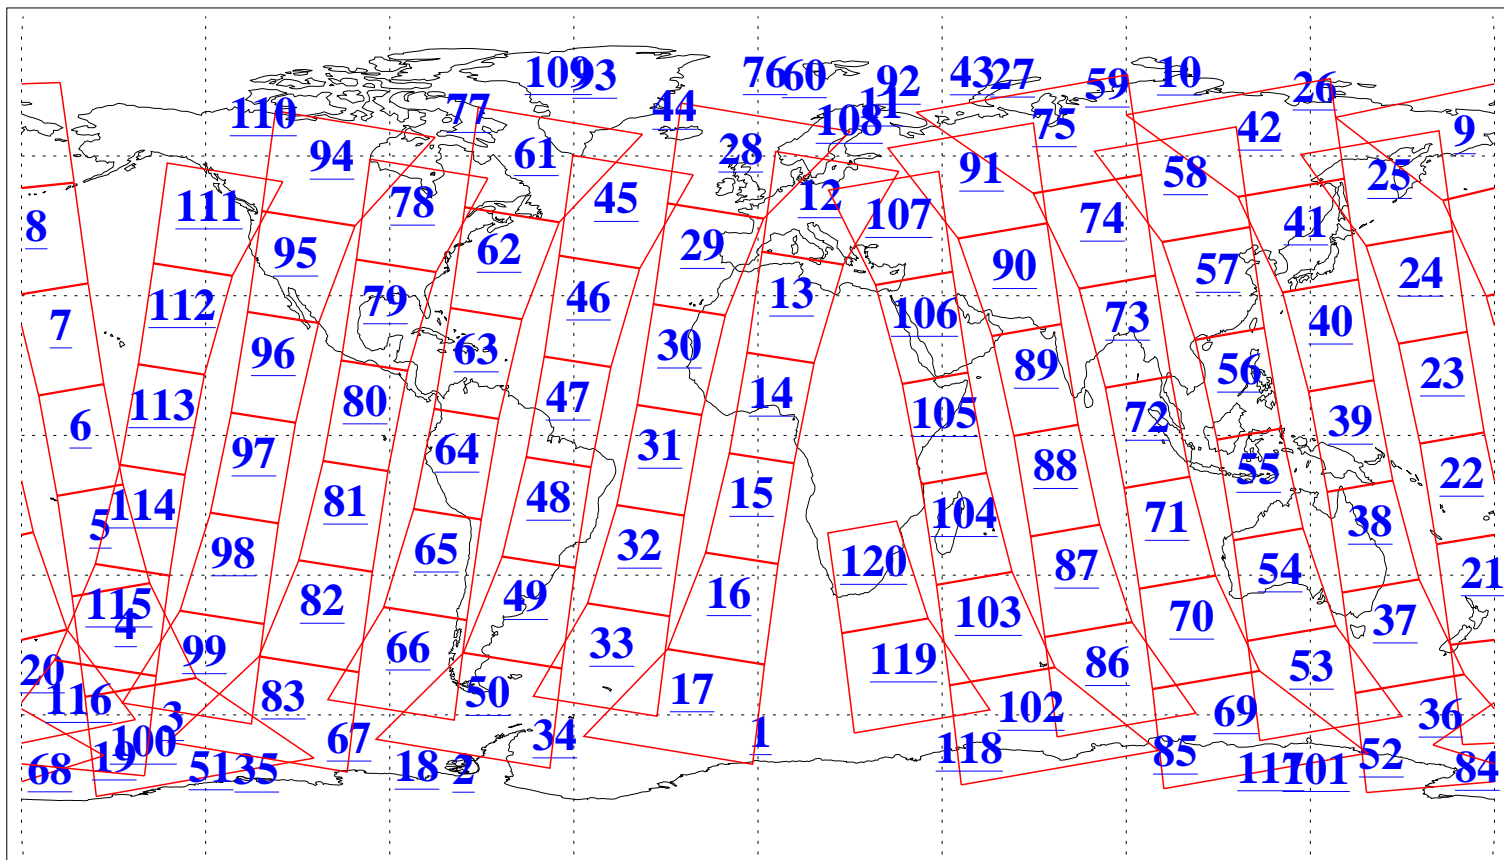

L1B Availability  
AMSU Granules: 239  
HSB Granules: 0  
AIRS Granules: 240

12 Jan 2019  
DoY 12  
Aqua Day 6097  
Granules: 1 to 120

Granules: 121 to 240

Legend: AMSU Available, HSB Available, AIRS Available

L1B Availability  
AMSU Granules: 239  
HSB Granules: 0  
AIRS Granules: 240

12 Jan 2019  
DoY 12  
Aqua Day 6097  
Ascending Granules

Descending Granules

Legend: AMSU Available, HSB Available, AIRS Available

L1B Availability  
 AMSU Granules: 239  
 HSB Granules: 0  
 AIRS Granules: 240

12 Jan 2019  
 DoY 12  
 Aqua Day 6097

Northern Hemisphere Granules

Southern Hemisphere Granules

Legend: AMSU Available, ~~HSB Available~~, AIRS Available