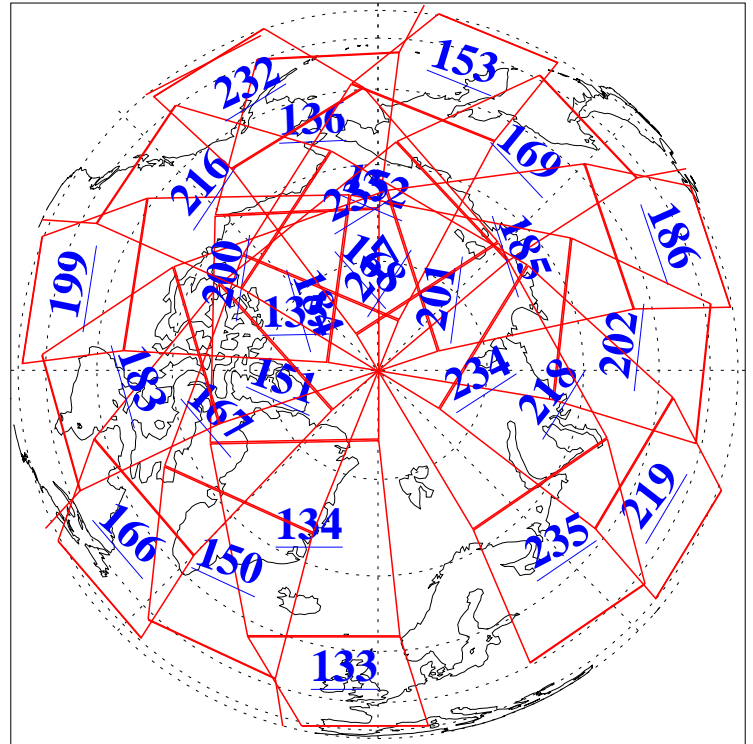

L1B Availability  
AMSU Granules: 240  
HSB Granules: 0  
AIRS Granules: 240

11 Jan 2019  
DoY 11  
Aqua Day 6096  
Ascending Granules

Descending Granules

Legend: AMSU Available, HSB Available, AIRS Available

### Northern Hemisphere Granules