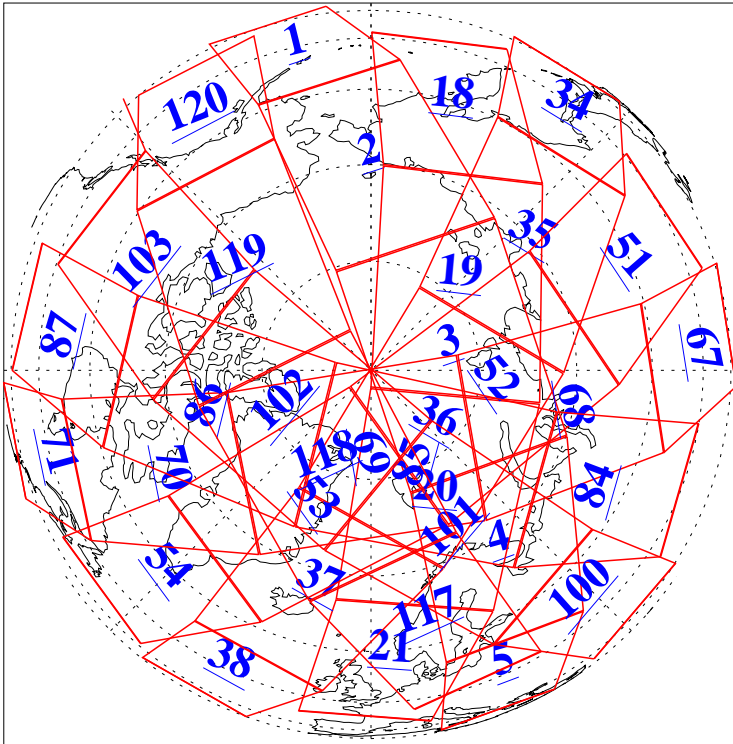

L1B Availability  
AMSU Granules: 240  
HSB Granules: 0  
AIRS Granules: 240

11 Jan 2019  
DoY 11  
Aqua Day 6096  
Granules: 1 to 120

Granules: 121 to 240

Legend: AMSU Available, HSB Available, AIRS Available

L1B Availability  
AMSU Granules: 240  
HSB Granules: 0  
AIRS Granules: 240

11 Jan 2019  
DoY 11  
Aqua Day 6096  
Ascending Granules

Descending Granules

Legend: AMSU Available, HSB Available, AIRS Available

### Northern Hemisphere Granules