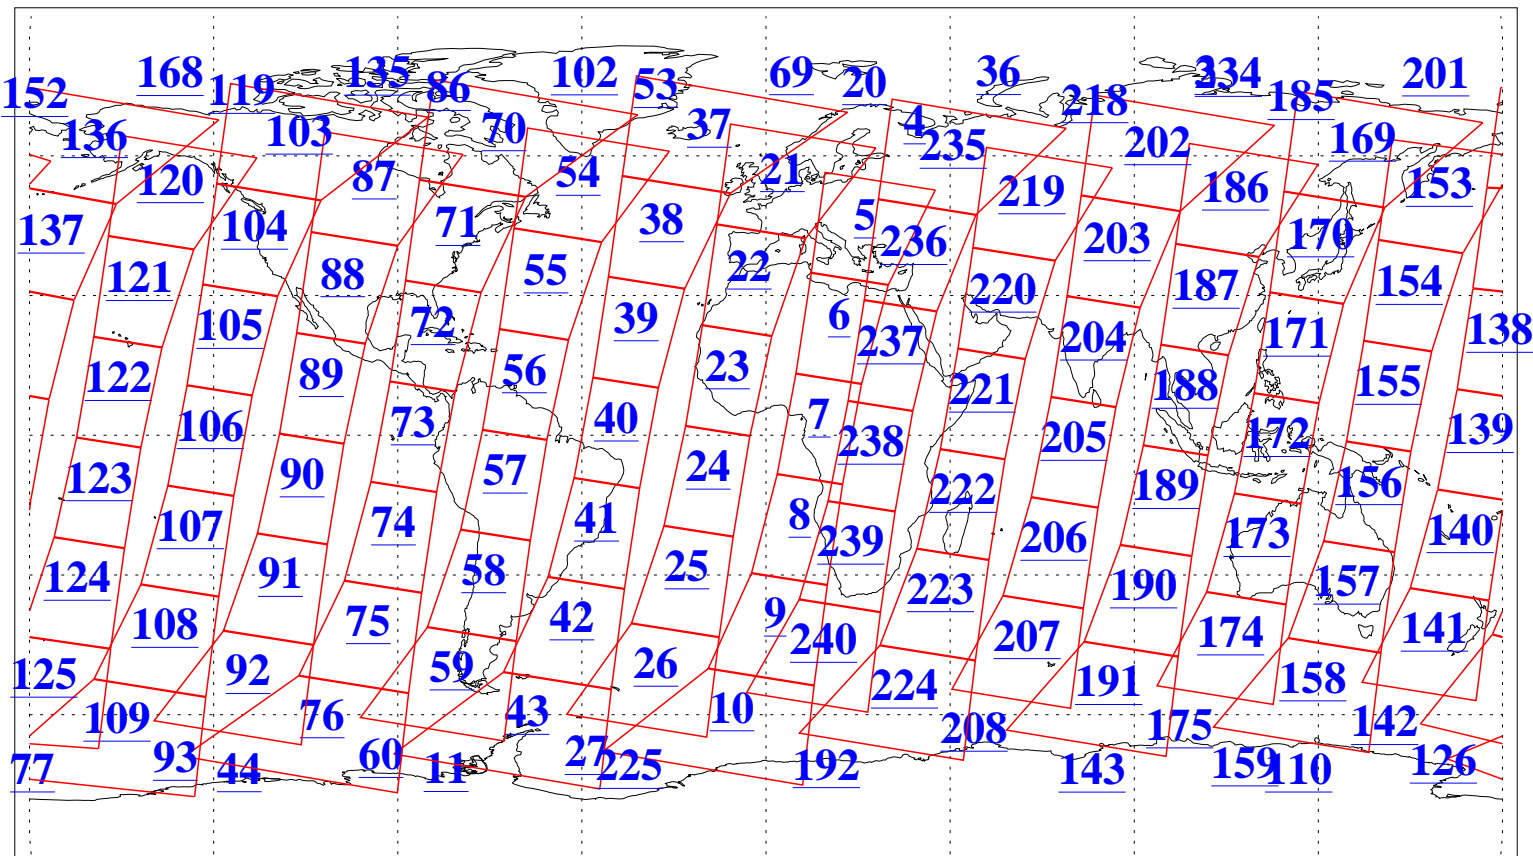

L1B Availability  
AMSU Granules: 240  
HSB Granules: 0  
AIRS Granules: 240

11 Jan 2019  
DoY 11  
Aqua Day 6096  
Granules: 1 to 120

Granules: 121 to 240

Legend: AMSU Available, HSB Available, AIRS Available

L1B Availability  
AMSU Granules: 240  
HSB Granules: 0  
AIRS Granules: 240

11 Jan 2019  
DoY 11  
Aqua Day 6096  
Ascending Granules

Descending Granules

Legend: AMSU Available, HSB Available, AIRS Available