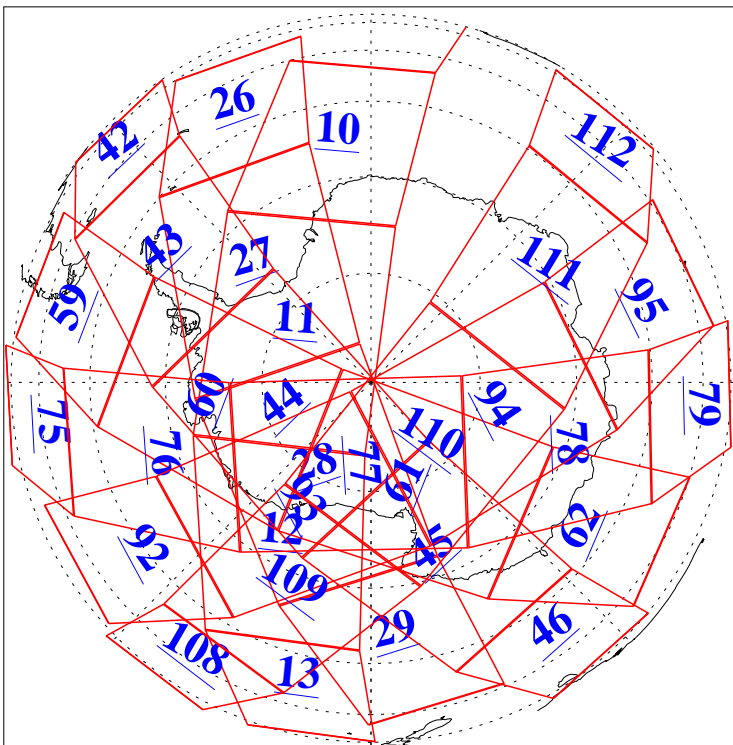

Legend: AMSU Available, HSB Available, AIRS Available