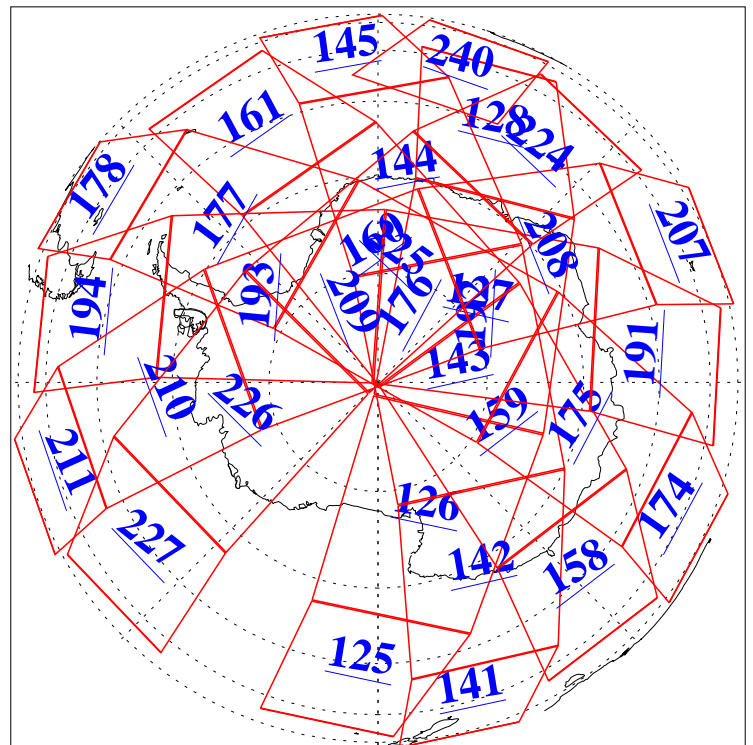

Legend: AMSU Available, HSB Available, AIRS Available