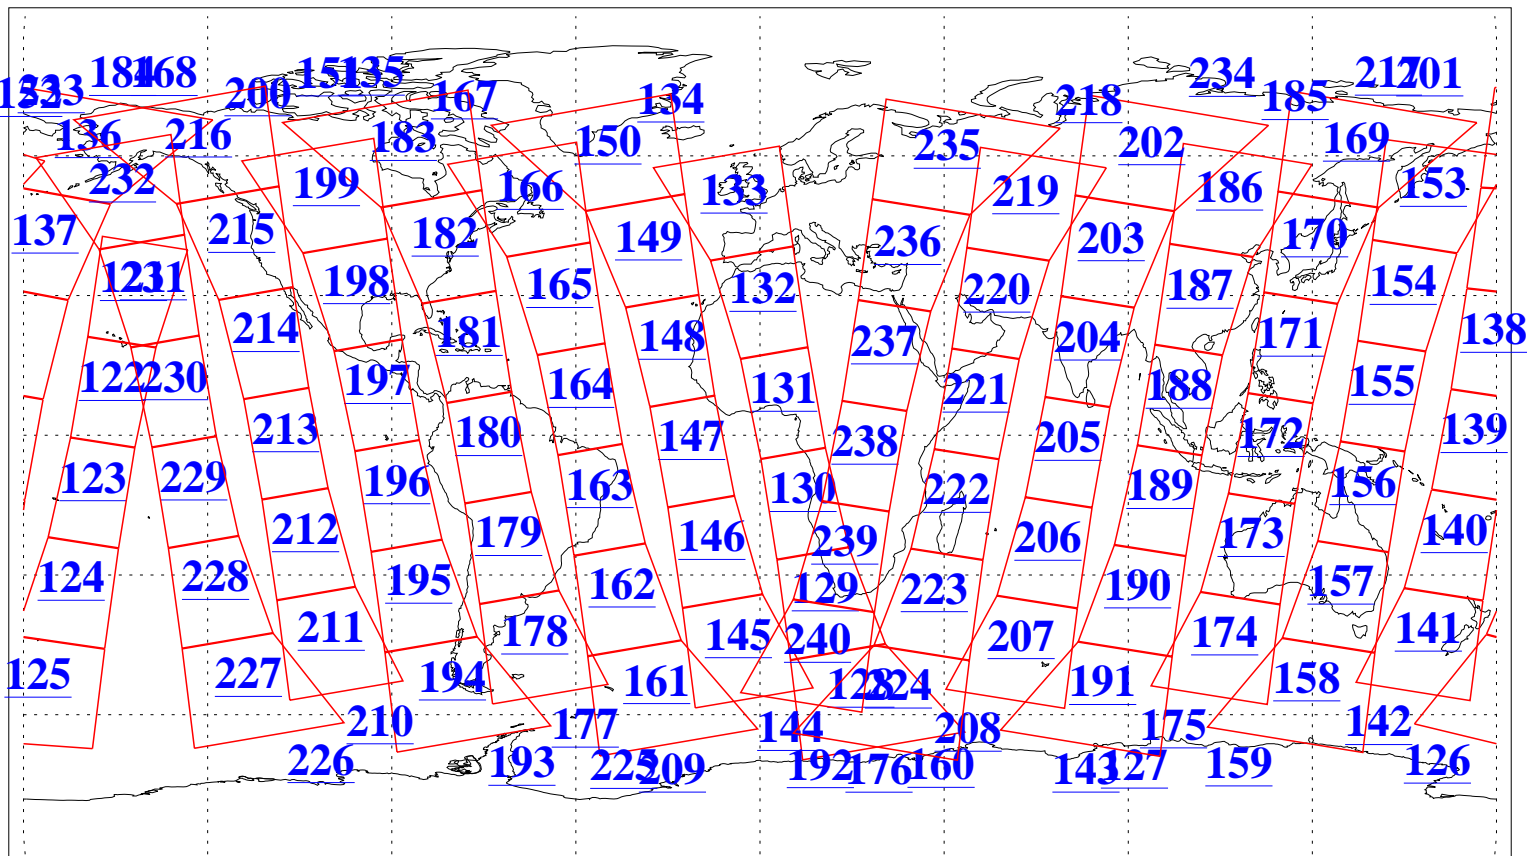

L1B Availability  
AMSU Granules: 240  
HSB Granules: 0  
AIRS Granules: 240

11 Jan 2019  
DoY 11  
Aqua Day 6096  
Granules: 1 to 120

Granules: 121 to 240

Legend: AMSU Available, HSB Available, AIRS Available

L1B Availability  
AMSU Granules: 240  
HSB Granules: 0  
AIRS Granules: 240

11 Jan 2019  
DoY 11  
Aqua Day 6096  
Ascending Granules

Descending Granules

Legend: AMSU Available, HSB Available, AIRS Available