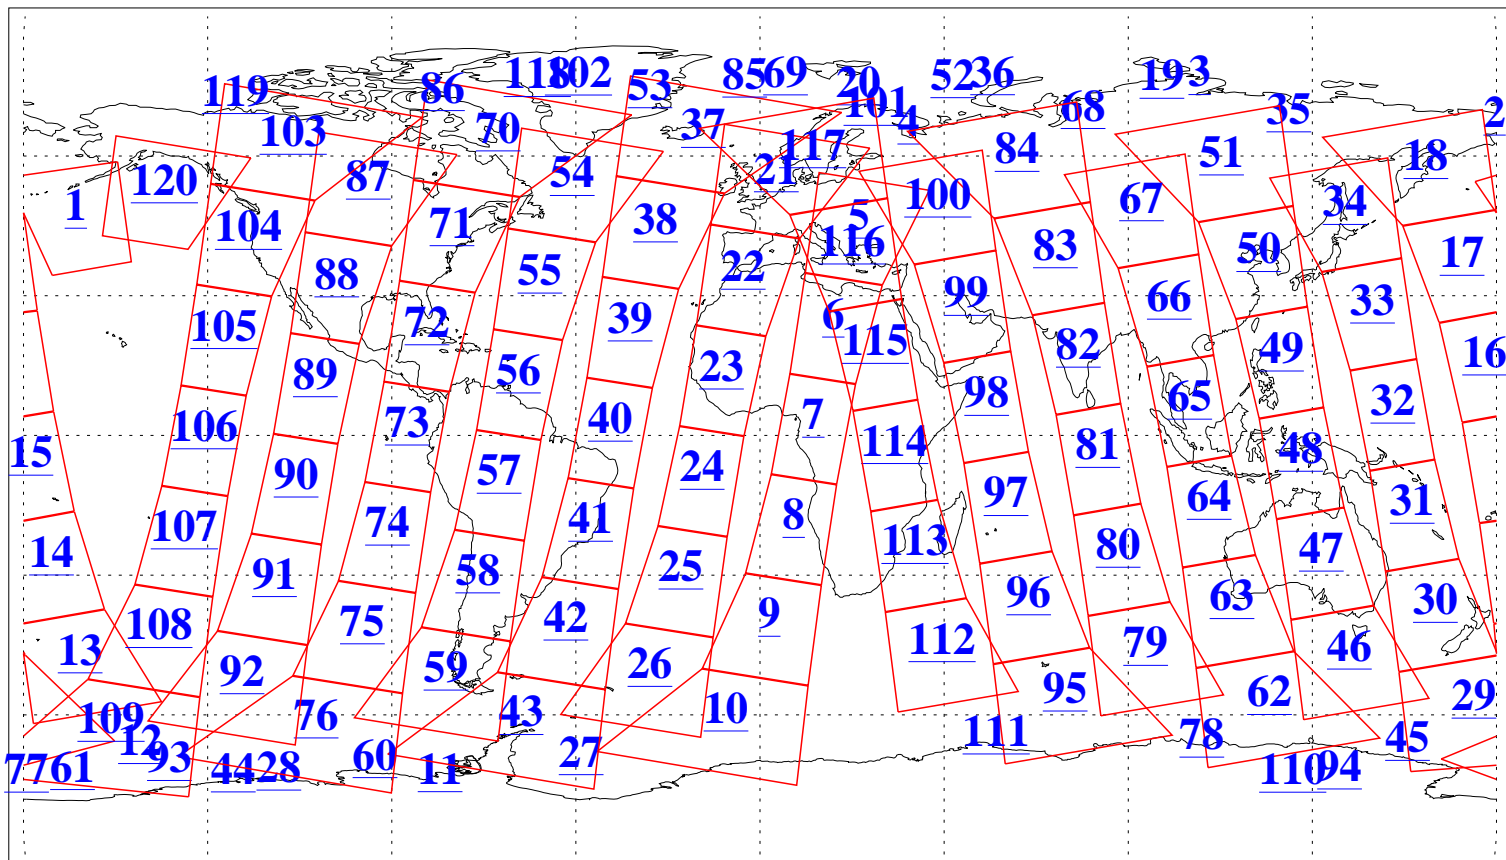

L1B Availability  
AMSU Granules: 240  
HSB Granules: 0  
AIRS Granules: 240

11 Jan 2019  
DoY 11  
Aqua Day 6096  
Granules: 1 to 120

Granules: 121 to 240

Legend: AMSU Available, HSB Available, AIRS Available

L1B Availability  
AMSU Granules: 240  
HSB Granules: 0  
AIRS Granules: 240

11 Jan 2019  
DoY 11  
Aqua Day 6096  
Ascending Granules

Descending Granules

Legend: AMSU Available, HSB Available, AIRS Available