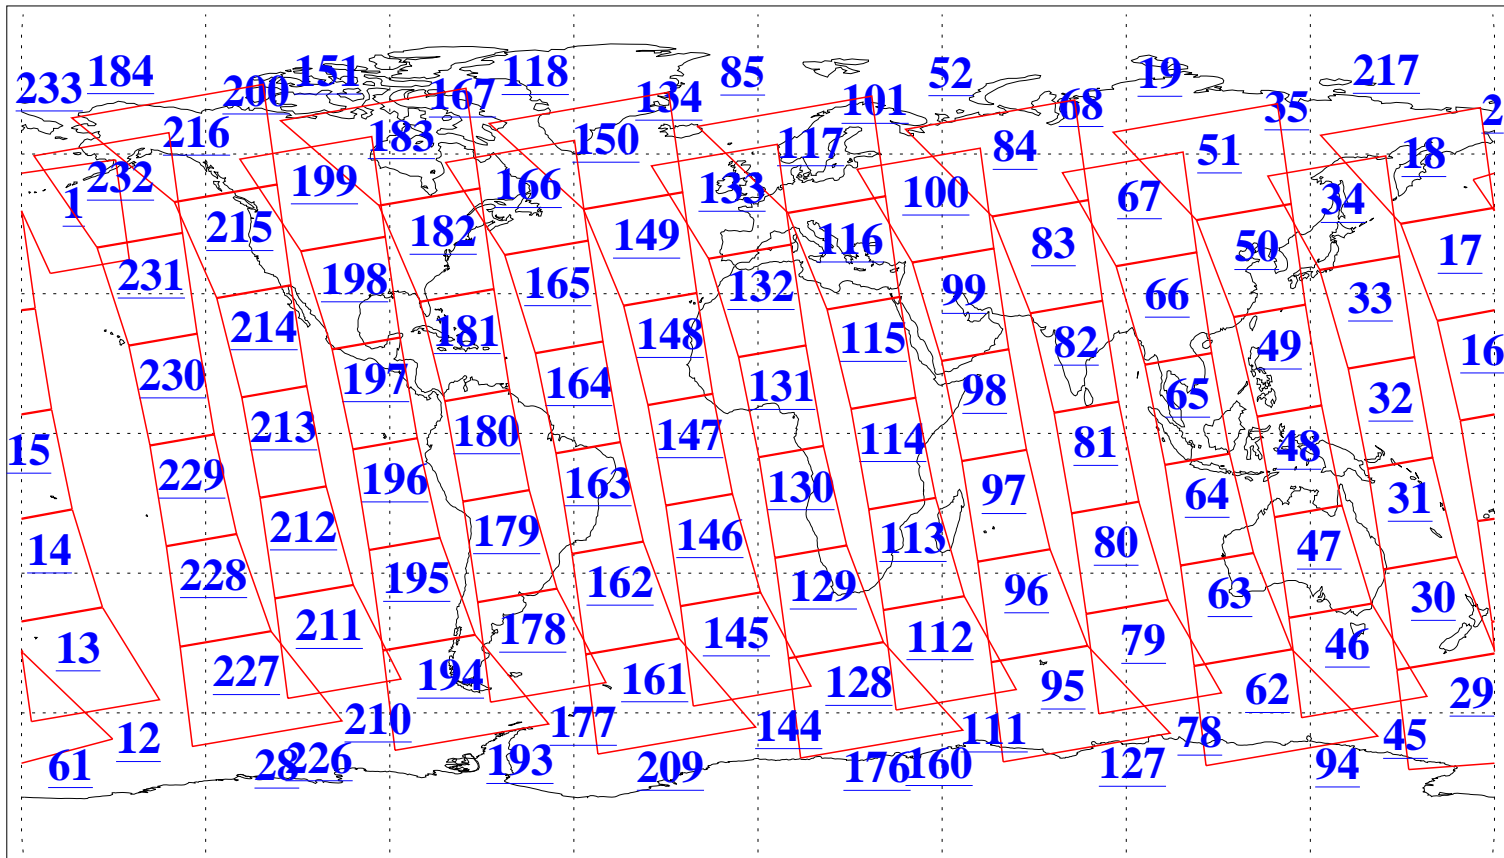

L1B Availability  
AMSU Granules: 240  
HSB Granules: 0  
AIRS Granules: 240

11 Jan 2019  
DoY 11  
Aqua Day 6096  
Granules: 1 to 120

Granules: 121 to 240

Legend: AMSU Available, HSB Available, AIRS Available

L1B Availability  
AMSU Granules: 240  
HSB Granules: 0  
AIRS Granules: 240

11 Jan 2019  
DoY 11  
Aqua Day 6096  
Ascending Granules

Descending Granules

Legend: AMSU Available, HSB Available, AIRS Available