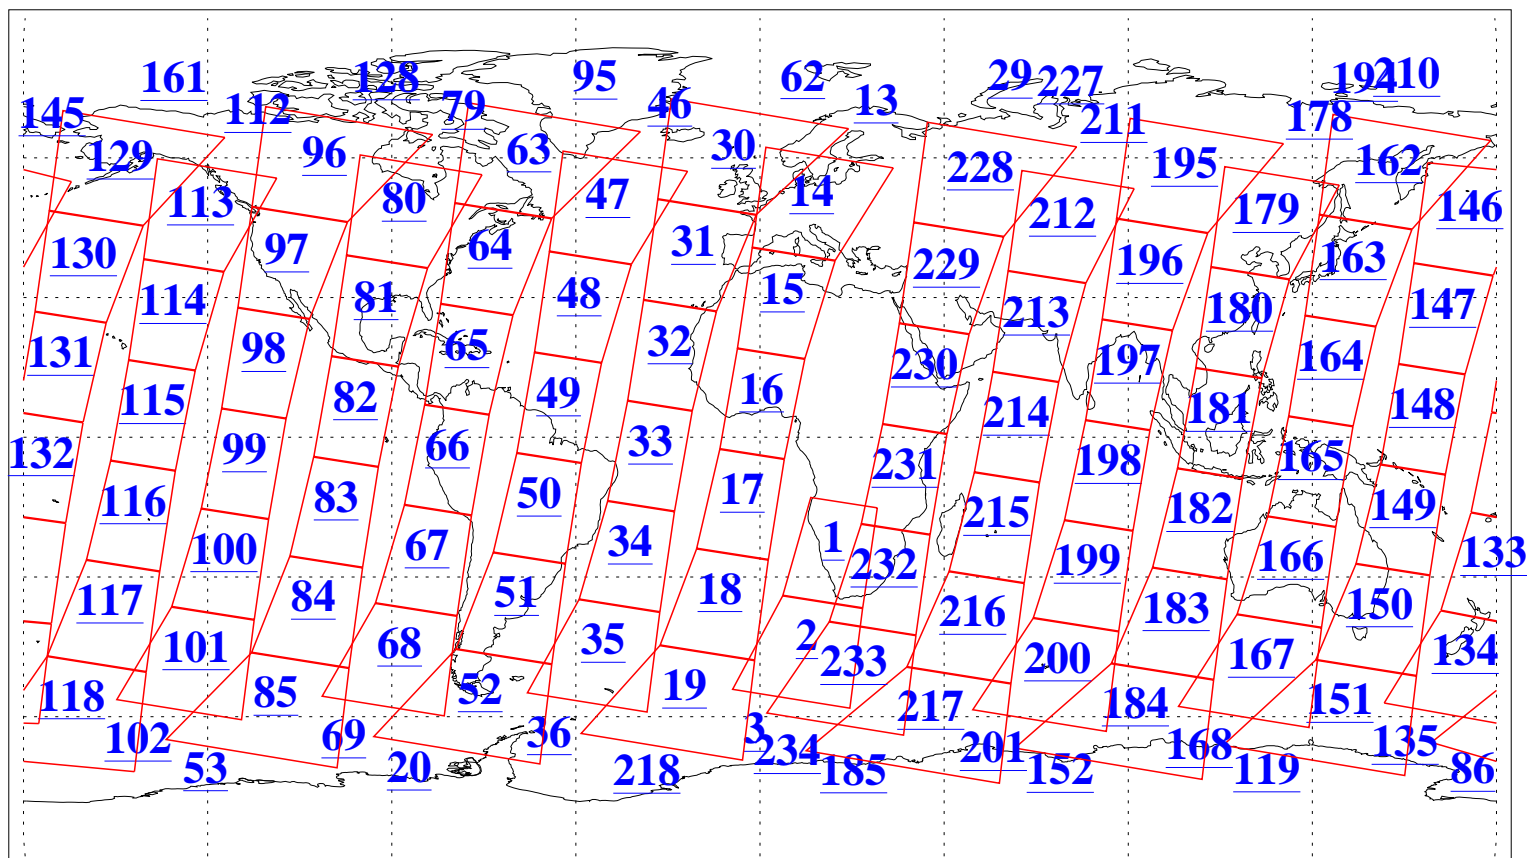

L1B Availability  
AMSU Granules: 240  
HSB Granules: 0  
AIRS Granules: 240

10 Jan 2019  
DoY 10  
Aqua Day 6095  
Granules: 1 to 120

Granules: 121 to 240

Legend: AMSU Available, HSB Available, AIRS Available

L1B Availability  
 AMSU Granules: 240  
 HSB Granules: 0  
 AIRS Granules: 240

10 Jan 2019  
 DoY 10  
 Aqua Day 6095  
 Ascending Granules

Descending Granules

Legend: AMSU Available, HSB Available, AIRS Available

L1B Availability  
 AMSU Granules: 240  
 HSB Granules: 0  
 AIRS Granules: 240

10 Jan 2019  
 DoY 10  
 Aqua Day 6095

Northern Hemisphere Granules

Southern Hemisphere Granules

Legend: AMSU Available, HSB Available, AIRS Available