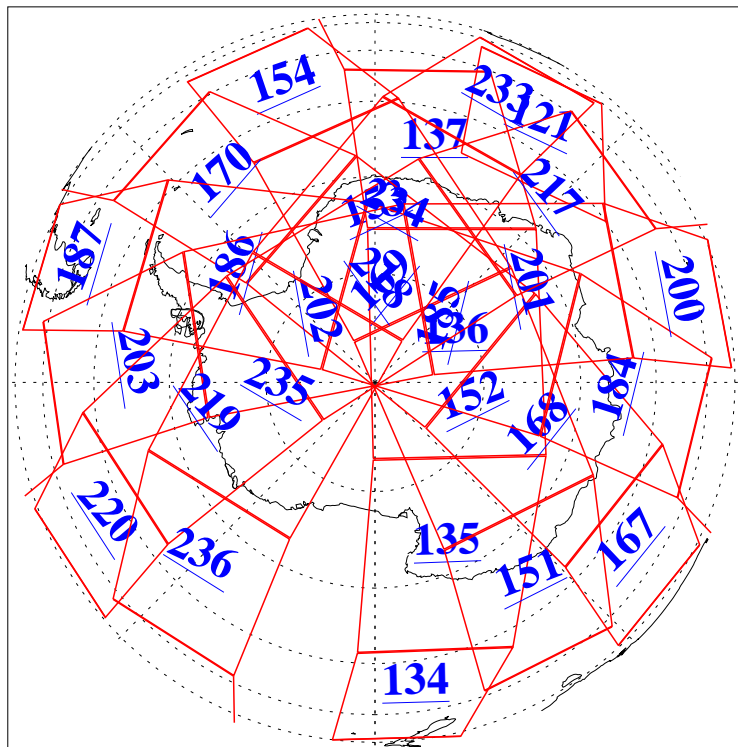

L1B Availability  
AMSU Granules: 240  
HSB Granules: 0  
AIRS Granules: 240

10 Jan 2019  
DoY 10  
Aqua Day 6095  
Granules: 1 to 120

Granules: 121 to 240

Legend: AMSU Available, HSB Available, AIRS Available

L1B Availability  
 AMSU Granules: 240  
 HSB Granules: 0  
 AIRS Granules: 240

10 Jan 2019  
 DoY 10  
 Aqua Day 6095  
 Ascending Granules

Descending Granules

Legend: AMSU Available, HSB Available, AIRS Available

L1B Availability  
 AMSU Granules: 240  
 HSB Granules: 0  
 AIRS Granules: 240

10 Jan 2019  
 DoY 10  
 Aqua Day 6095

Northern Hemisphere Granules

Southern Hemisphere Granules

Legend: AMSU Available, HSB Available, AIRS Available