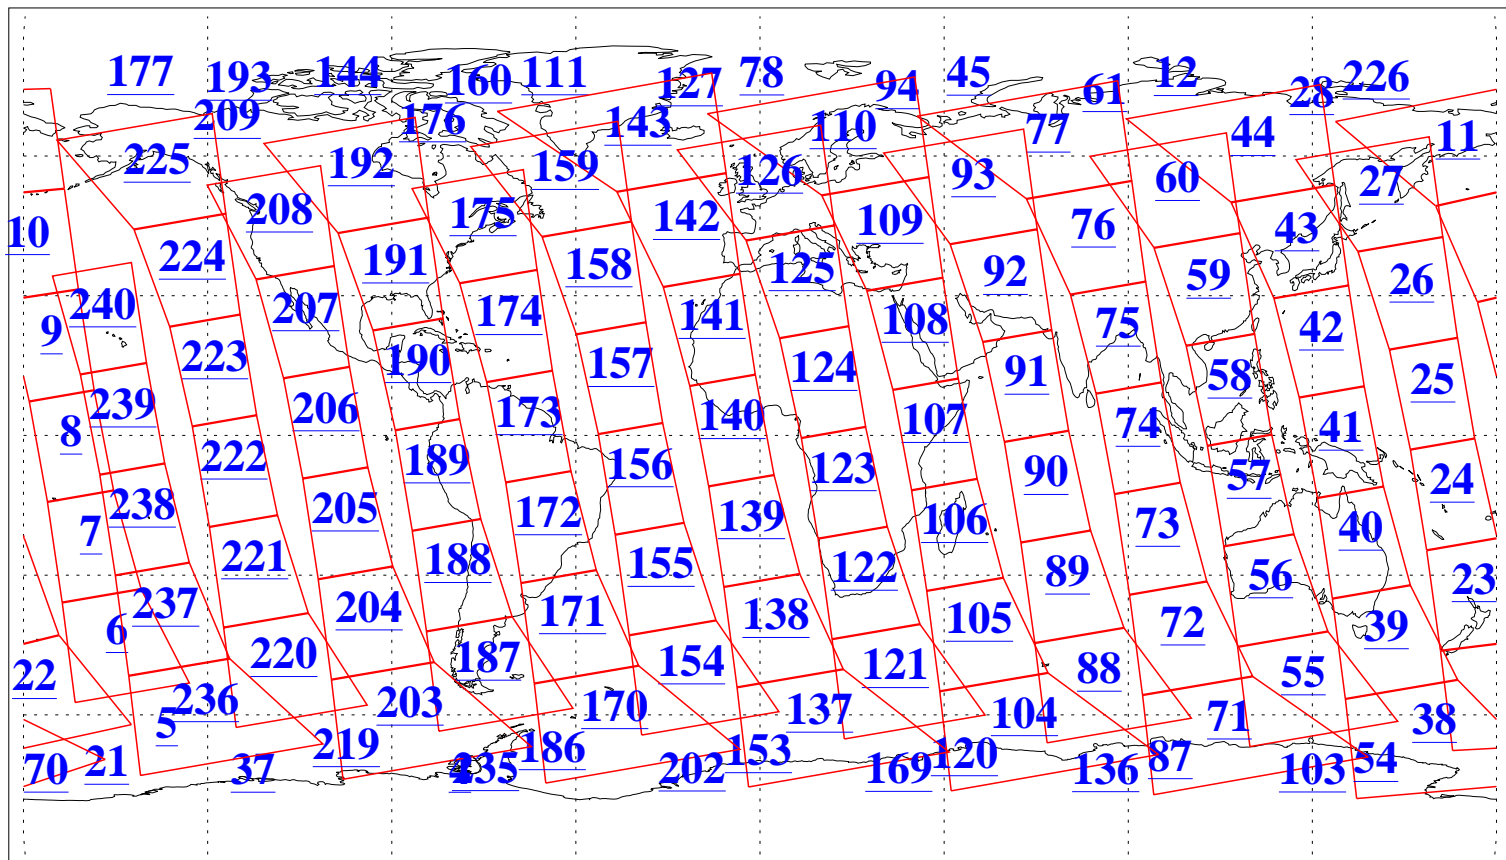

L1B Availability  
AMSU Granules: 240  
HSB Granules: 0  
AIRS Granules: 240

10 Jan 2019  
DoY 10  
Aqua Day 6095  
Granules: 1 to 120

Granules: 121 to 240

Legend: AMSU Available, HSB Available, AIRS Available

L1B Availability  
 AMSU Granules: 240  
 HSB Granules: 0  
 AIRS Granules: 240

10 Jan 2019  
 DoY 10  
 Aqua Day 6095  
 Ascending Granules

Descending Granules

Legend: AMSU Available, HSB Available, AIRS Available

L1B Availability  
 AMSU Granules: 240  
 HSB Granules: 0  
 AIRS Granules: 240

10 Jan 2019  
 DoY 10  
 Aqua Day 6095

Northern Hemisphere Granules

Southern Hemisphere Granules

Legend: AMSU Available, HSB Available, AIRS Available