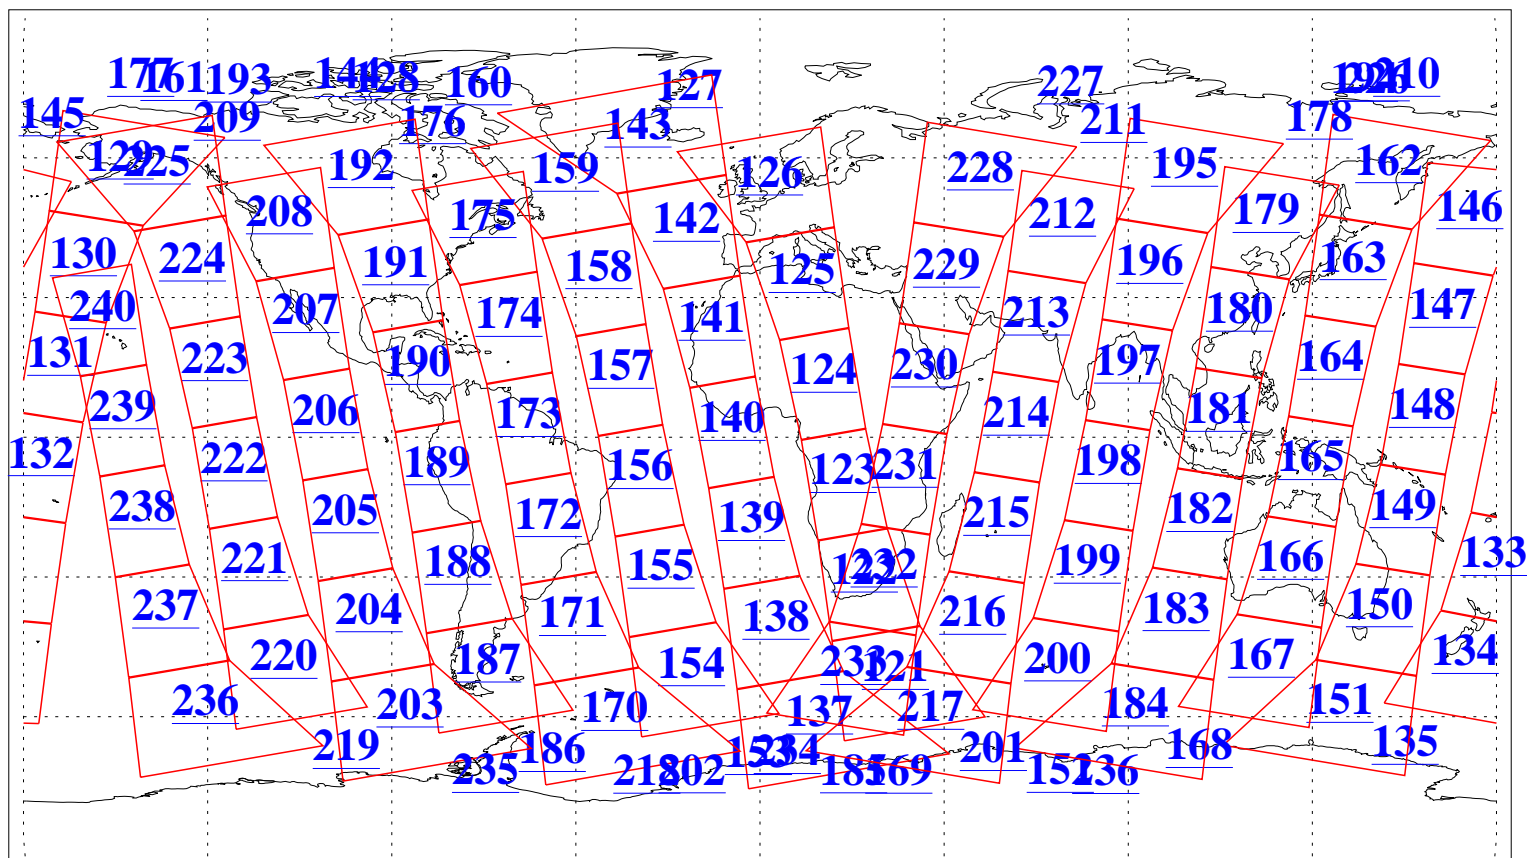

L1B Availability  
AMSU Granules: 240  
HSB Granules: 0  
AIRS Granules: 240

10 Jan 2019  
DoY 10  
Aqua Day 6095  
Granules: 1 to 120

Granules: 121 to 240

Legend: AMSU Available, HSB Available, AIRS Available

L1B Availability  
 AMSU Granules: 240  
 HSB Granules: 0  
 AIRS Granules: 240

10 Jan 2019  
 DoY 10  
 Aqua Day 6095  
 Ascending Granules

Descending Granules

Legend: AMSU Available, HSB Available, AIRS Available

L1B Availability  
 AMSU Granules: 240  
 HSB Granules: 0  
 AIRS Granules: 240

10 Jan 2019  
 DoY 10  
 Aqua Day 6095

Northern Hemisphere Granules

Southern Hemisphere Granules

Legend: AMSU Available, HSB Available, AIRS Available