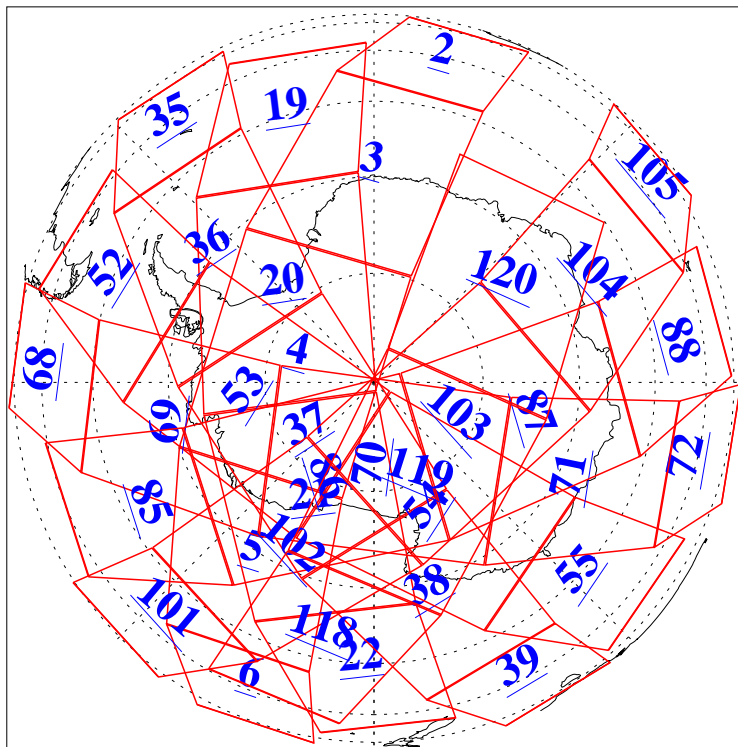

L1B Availability  
AMSU Granules: 240  
HSB Granules: 0  
AIRS Granules: 240

10 Jan 2019  
DoY 10  
Aqua Day 6095  
Granules: 1 to 120

Granules: 121 to 240

Legend: AMSU Available, HSB Available, AIRS Available

L1B Availability  
 AMSU Granules: 240  
 HSB Granules: 0  
 AIRS Granules: 240

10 Jan 2019  
 DoY 10  
 Aqua Day 6095  
 Ascending Granules

Descending Granules

Legend: AMSU Available, HSB Available, AIRS Available

L1B Availability  
 AMSU Granules: 240  
 HSB Granules: 0  
 AIRS Granules: 240

10 Jan 2019  
 DoY 10  
 Aqua Day 6095

Northern Hemisphere Granules

Southern Hemisphere Granules

Legend: AMSU Available, HSB Available, AIRS Available