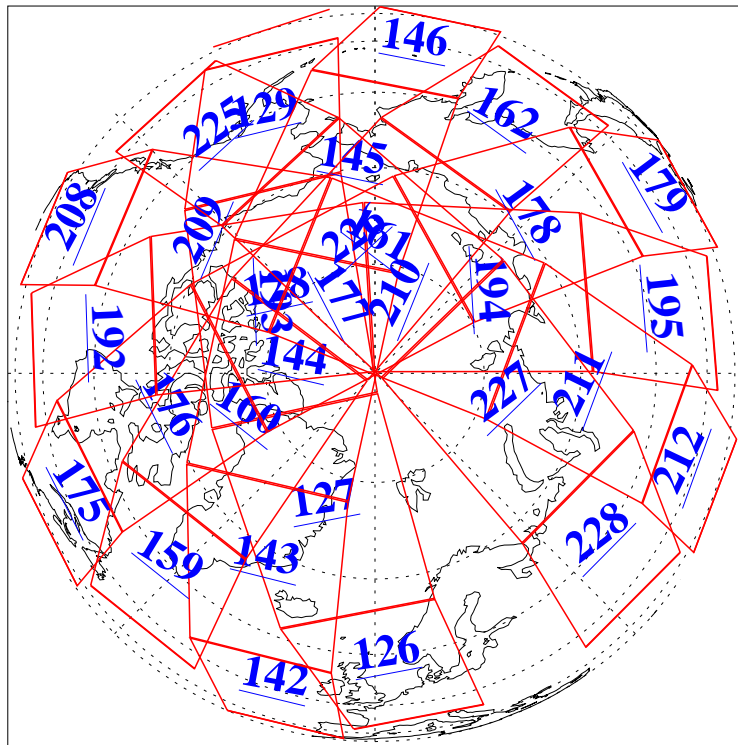

L1B Availability  
AMSU Granules: 240  
HSB Granules: 0  
AIRS Granules: 240

10 Jan 2019  
DoY 10  
Aqua Day 6095  
Granules: 1 to 120

Granules: 121 to 240

Legend: AMSU Available, HSB Available, AIRS Available

L1B Availability  
 AMSU Granules: 240  
 HSB Granules: 0  
 AIRS Granules: 240

10 Jan 2019  
 DoY 10  
 Aqua Day 6095  
 Ascending Granules

Descending Granules

Legend: AMSU Available, HSB Available, AIRS Available

L1B Availability  
 AMSU Granules: 240  
 HSB Granules: 0  
 AIRS Granules: 240

10 Jan 2019  
 DoY 10  
 Aqua Day 6095

Northern Hemisphere Granules

Southern Hemisphere Granules

Legend: AMSU Available, HSB Available, AIRS Available