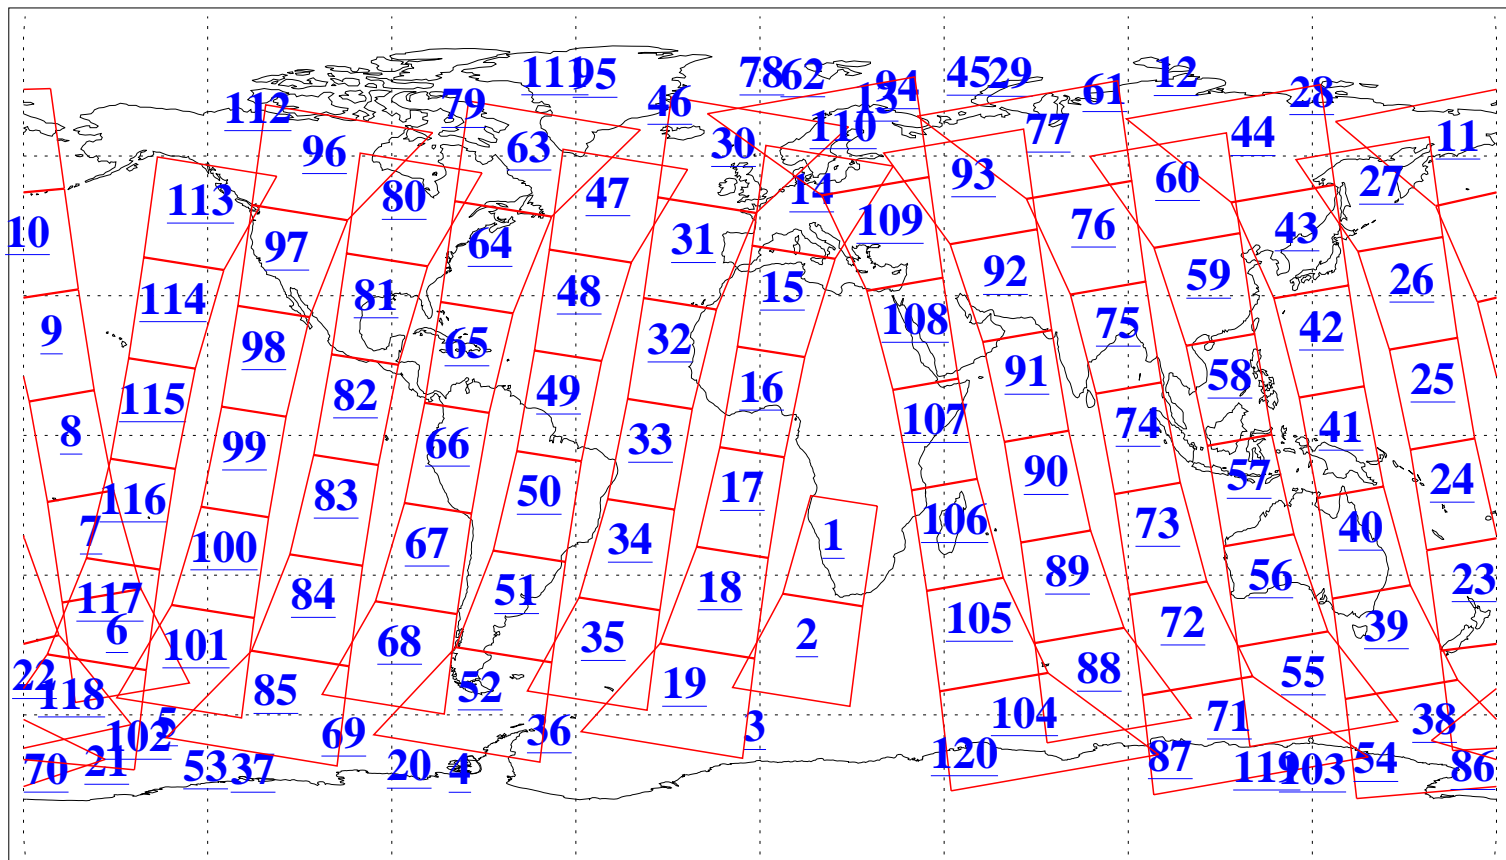

L1B Availability  
AMSU Granules: 240  
HSB Granules: 0  
AIRS Granules: 240

10 Jan 2019  
DoY 10  
Aqua Day 6095  
Granules: 1 to 120

Granules: 121 to 240

Legend: AMSU Available, HSB Available, AIRS Available

L1B Availability  
 AMSU Granules: 240  
 HSB Granules: 0  
 AIRS Granules: 240

10 Jan 2019  
 DoY 10  
 Aqua Day 6095  
 Ascending Granules

Descending Granules

Legend: AMSU Available, HSB Available, AIRS Available

L1B Availability  
 AMSU Granules: 240  
 HSB Granules: 0  
 AIRS Granules: 240

10 Jan 2019  
 DoY 10  
 Aqua Day 6095

Northern Hemisphere Granules

Southern Hemisphere Granules

Legend: AMSU Available, HSB Available, AIRS Available