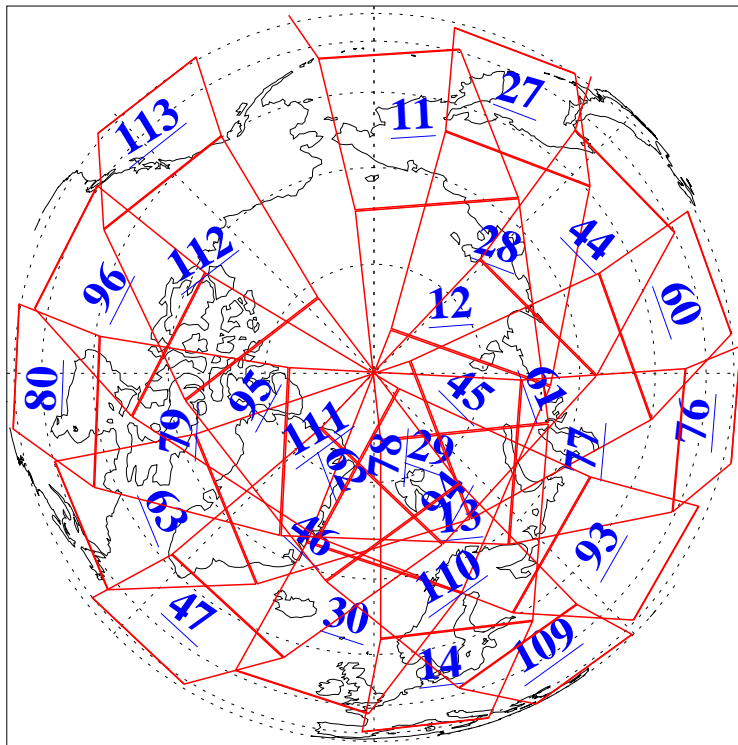

L1B Availability  
AMSU Granules: 240  
HSB Granules: 0  
AIRS Granules: 240

10 Jan 2019  
DoY 10  
Aqua Day 6095  
Granules: 1 to 120

Granules: 121 to 240

Legend: AMSU Available, HSB Available, AIRS Available

L1B Availability  
 AMSU Granules: 240  
 HSB Granules: 0  
 AIRS Granules: 240

10 Jan 2019  
 DoY 10  
 Aqua Day 6095  
 Ascending Granules

Descending Granules

Legend: AMSU Available, HSB Available, AIRS Available

L1B Availability  
 AMSU Granules: 240  
 HSB Granules: 0  
 AIRS Granules: 240

10 Jan 2019  
 DoY 10  
 Aqua Day 6095

Northern Hemisphere Granules

Southern Hemisphere Granules

Legend: AMSU Available, HSB Available, AIRS Available