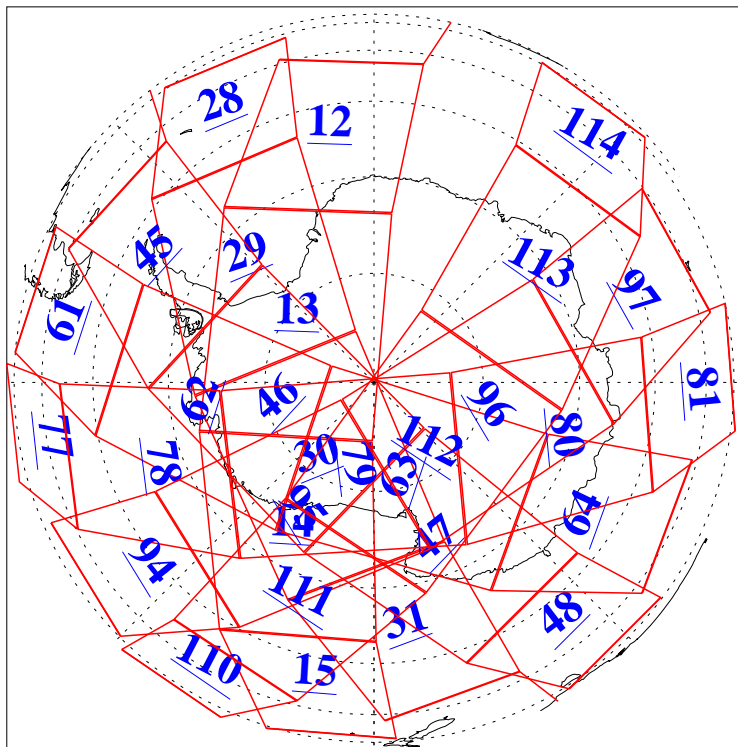

L1B Availability
AMSU Granules: 240
HSB Granules: 0
AIRS Granules: 240

9 Jan 2019
DoY 9
Aqua Day 6094
Granules: 1 to 120

Granules: 121 to 240

Legend: AMSU Available, HSB Available, AIRS Available

L1B Availability
AMSU Granules: 240
HSB Granules: 0
AIRS Granules: 240

9 Jan 2019
DoY 9
Aqua Day 6094
Ascending Granules

Descending Granules

Legend: AMSU Available, HSB Available, AIRS Available

L1B Availability
 AMSU Granules: 240
 HSB Granules: 0
 AIRS Granules: 240

9 Jan 2019
 DoY 9
 Aqua Day 6094

Northern Hemisphere Granules

Southern Hemisphere Granules

Legend: AMSU Available, HSB Available, AIRS Available