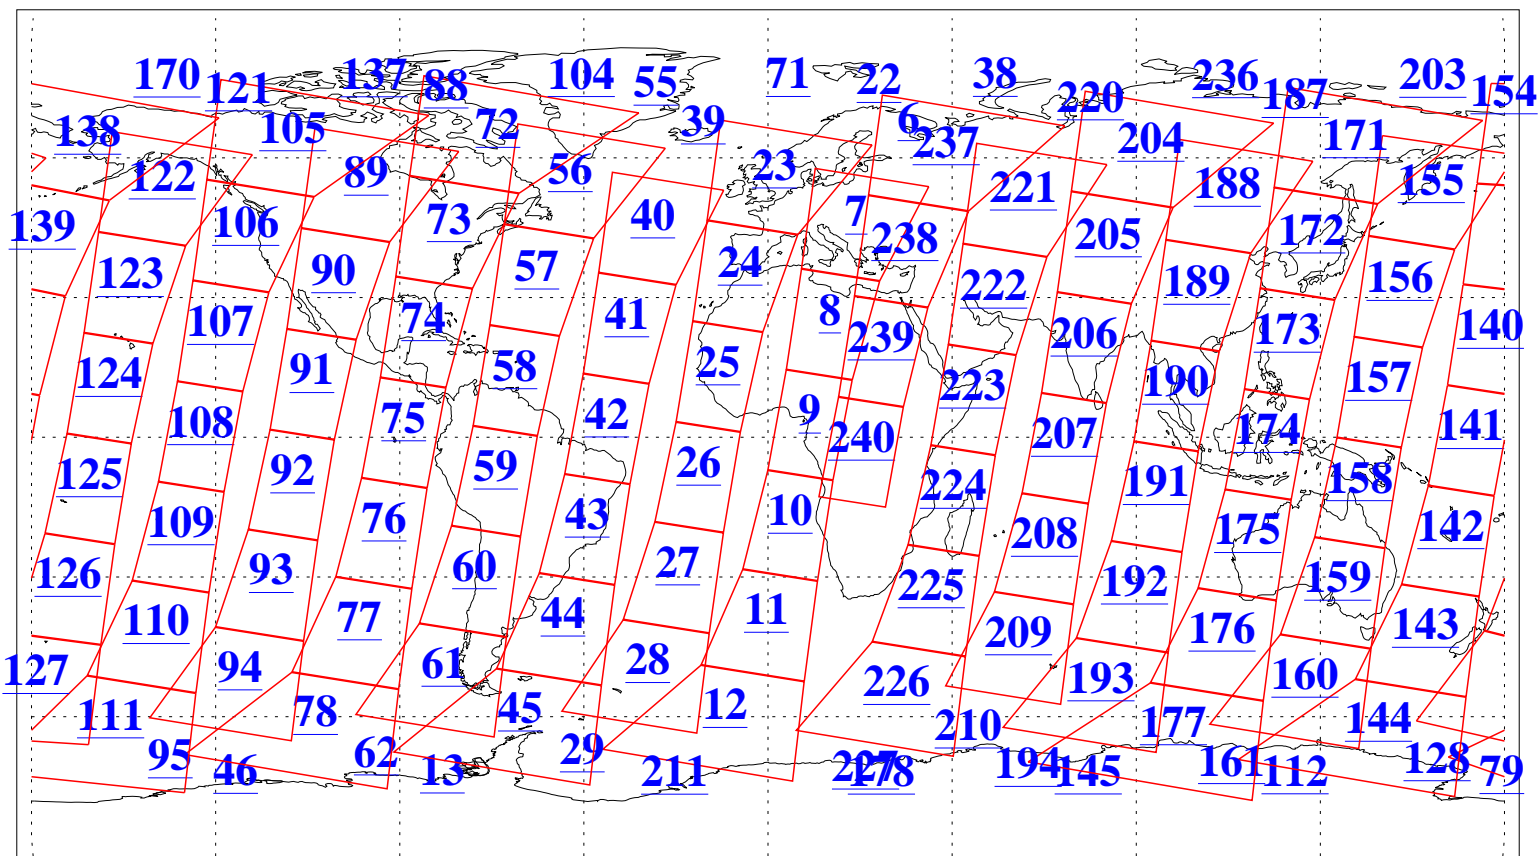

L1B Availability
AMSU Granules: 240
HSB Granules: 0
AIRS Granules: 240

9 Jan 2019
DoY 9
Aqua Day 6094
Granules: 1 to 120

Granules: 121 to 240

Legend: AMSU Available, HSB Available, AIRS Available

L1B Availability
AMSU Granules: 240
HSB Granules: 0
AIRS Granules: 240

9 Jan 2019
DoY 9
Aqua Day 6094
Ascending Granules

Descending Granules

Legend: AMSU Available, HSB Available, AIRS Available

L1B Availability
 AMSU Granules: 240
 HSB Granules: 0
 AIRS Granules: 240

9 Jan 2019
 DoY 9
 Aqua Day 6094