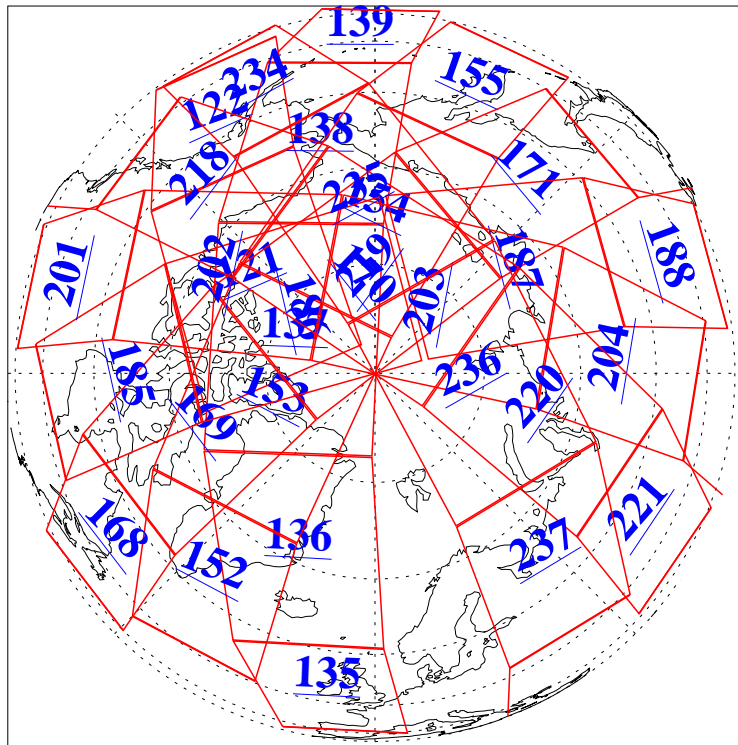

L1B Availability
AMSU Granules: 240
HSB Granules: 0
AIRS Granules: 240

9 Jan 2019
DoY 9
Aqua Day 6094
Granules: 1 to 120

Granules: 121 to 240

Legend: AMSU Available, HSB Available, AIRS Available

L1B Availability
AMSU Granules: 240
HSB Granules: 0
AIRS Granules: 240

9 Jan 2019
DoY 9
Aqua Day 6094
Ascending Granules

Descending Granules

Legend: AMSU Available, HSB Available, AIRS Available

L1B Availability
 AMSU Granules: 240
 HSB Granules: 0
 AIRS Granules: 240

9 Jan 2019
 DoY 9
 Aqua Day 6094

Northern Hemisphere Granules

Southern Hemisphere Granules

Legend: AMSU Available, HSB Available, AIRS Available