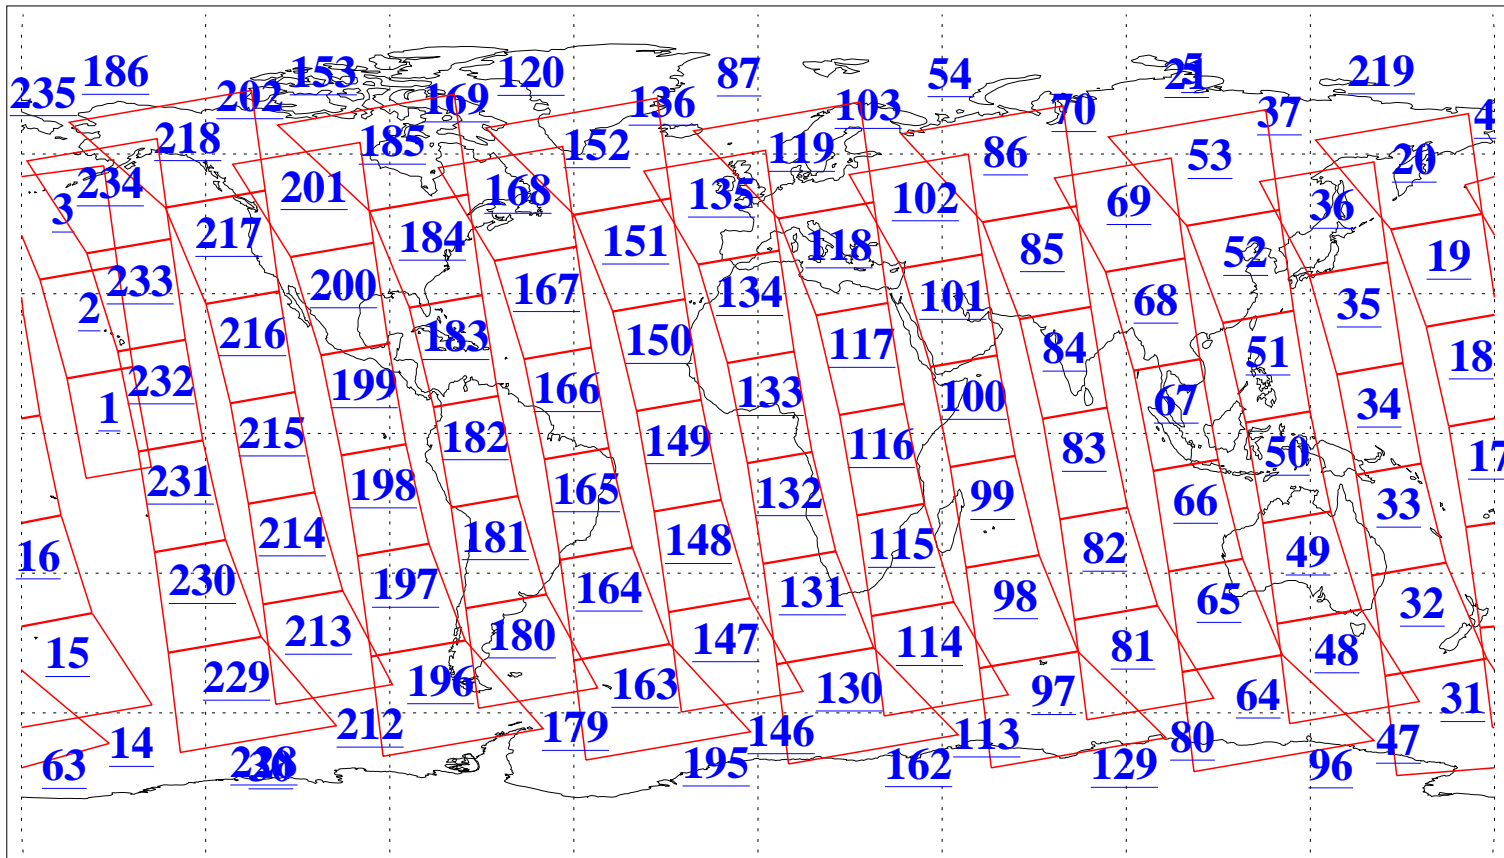

L1B Availability
AMSU Granules: 240
HSB Granules: 0
AIRS Granules: 240

9 Jan 2019
DoY 9
Aqua Day 6094
Granules: 1 to 120

Granules: 121 to 240

Legend: AMSU Available, HSB Available, AIRS Available

L1B Availability
AMSU Granules: 240
HSB Granules: 0
AIRS Granules: 240

9 Jan 2019
DoY 9
Aqua Day 6094
Ascending Granules

Descending Granules

Legend: AMSU Available, HSB Available, AIRS Available

L1B Availability
 AMSU Granules: 240
 HSB Granules: 0
 AIRS Granules: 240

9 Jan 2019
 DoY 9
 Aqua Day 6094

Northern Hemisphere Granules

Southern Hemisphere Granules

Legend: AMSU Available, HSB Available, AIRS Available