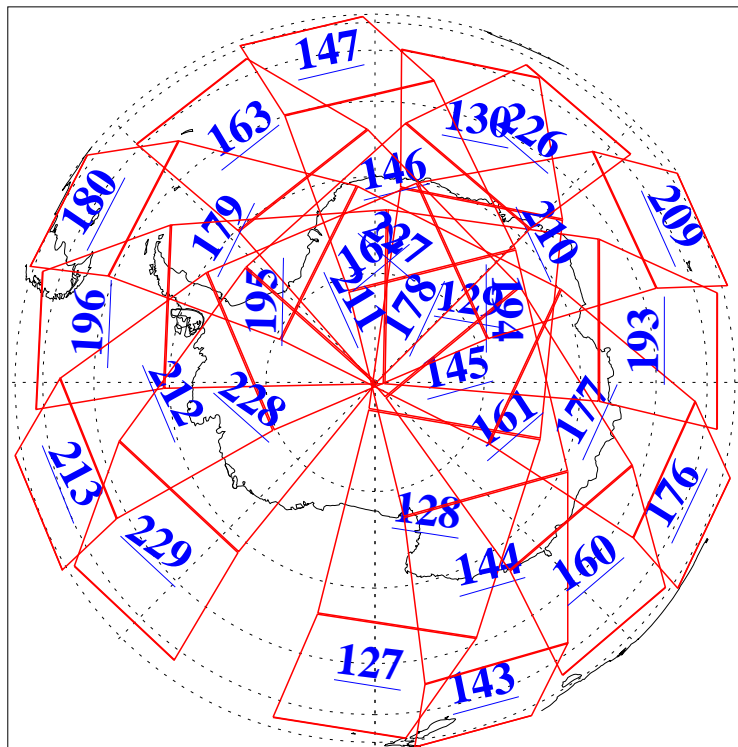

9 Jan 2019
DoY 9
Aqua Day 6094
Ascending Granules

Descending Granules

Legend: AMSU Available, HSB Available, AIRS Available

L1B Availability
 AMSU Granules: 240
 HSB Granules: 0
 AIRS Granules: 240

9 Jan 2019
 DoY 9
 Aqua Day 6094

Northern Hemisphere Granules

Southern Hemisphere Granules

Legend: AMSU Available, HSB Available, AIRS Available