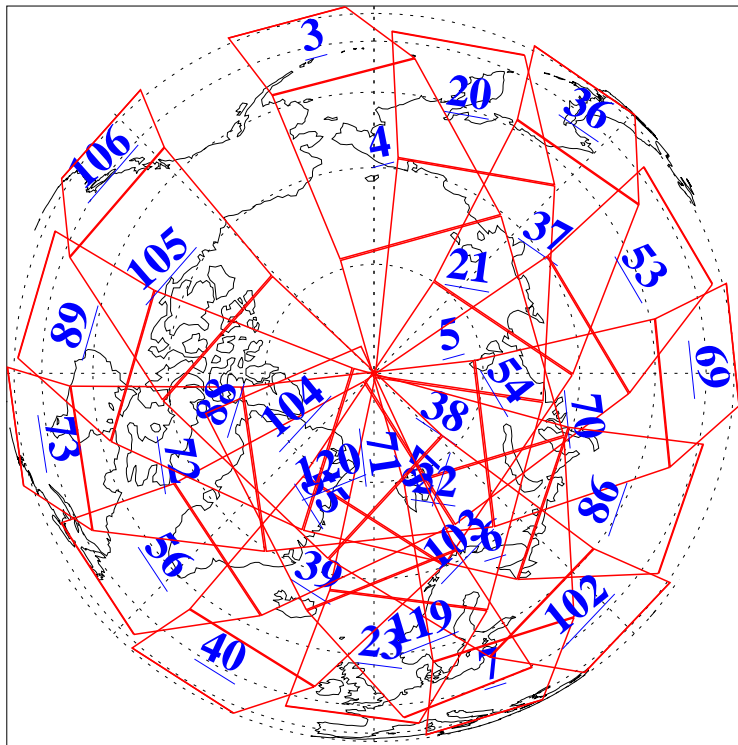

L1B Availability
AMSU Granules: 240
HSB Granules: 0
AIRS Granules: 240

9 Jan 2019
DoY 9
Aqua Day 6094
Granules: 1 to 120

Granules: 121 to 240

Legend: AMSU Available, HSB Available, AIRS Available

L1B Availability
AMSU Granules: 240
HSB Granules: 0
AIRS Granules: 240

9 Jan 2019
DoY 9
Aqua Day 6094
Ascending Granules

Descending Granules

Legend: AMSU Available, HSB Available, AIRS Available

L1B Availability
 AMSU Granules: 240
 HSB Granules: 0
 AIRS Granules: 240

9 Jan 2019
 DoY 9
 Aqua Day 6094

Northern Hemisphere Granules

Southern Hemisphere Granules

Legend: AMSU Available, HSB Available, AIRS Available