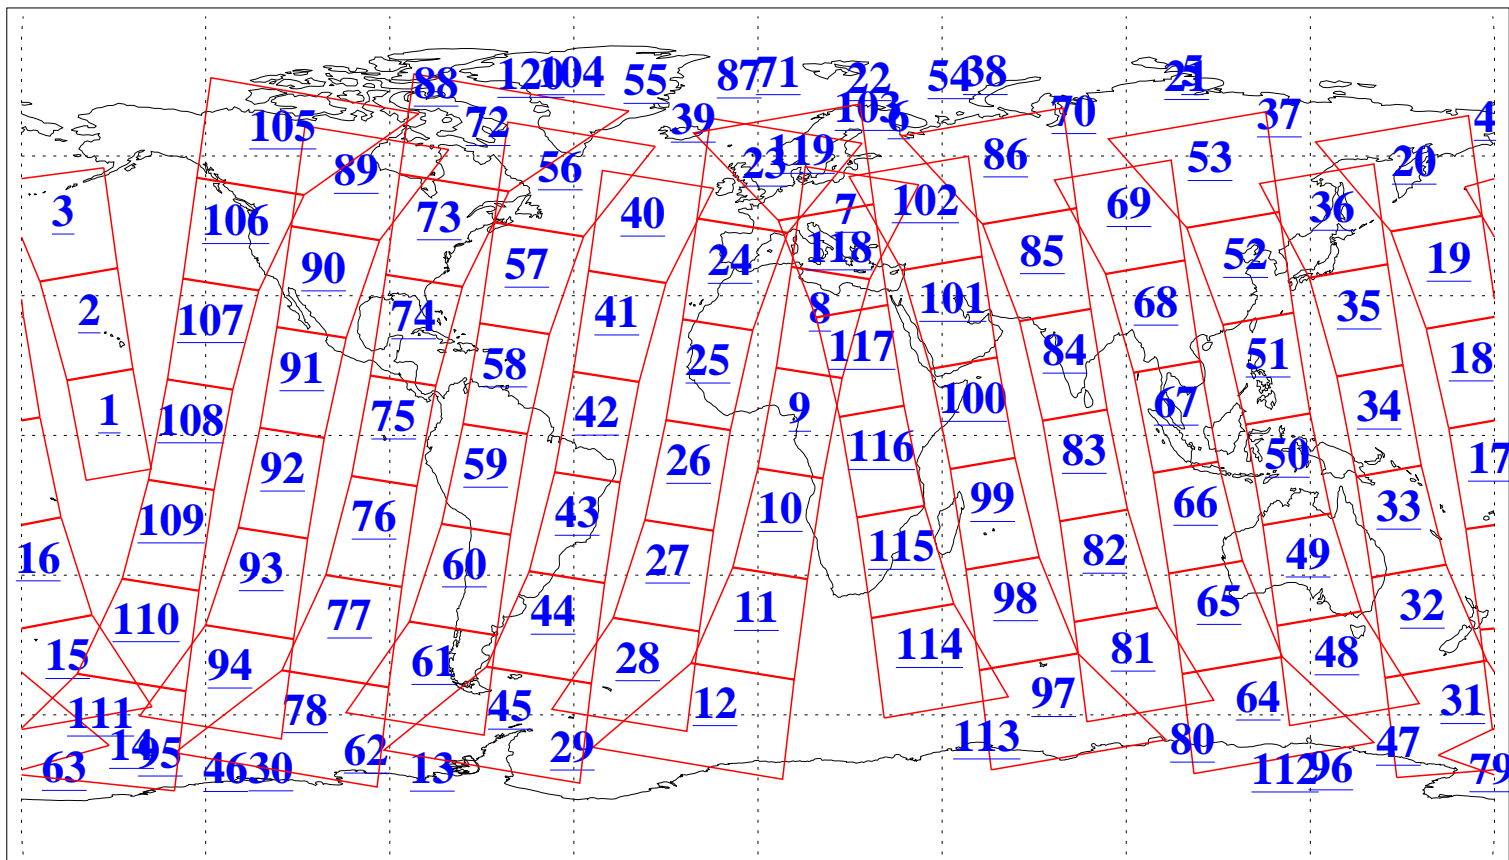

L1B Availability
AMSU Granules: 240
HSB Granules: 0
AIRS Granules: 240

9 Jan 2019
DoY 9
Aqua Day 6094
Granules: 1 to 120

Granules: 121 to 240

Legend: AMSU Available, HSB Available, AIRS Available

L1B Availability
AMSU Granules: 240
HSB Granules: 0
AIRS Granules: 240

9 Jan 2019
DoY 9
Aqua Day 6094
Ascending Granules

Descending Granules

Legend: AMSU Available, HSB Available, AIRS Available

L1B Availability
 AMSU Granules: 240
 HSB Granules: 0
 AIRS Granules: 240

9 Jan 2019
 DoY 9
 Aqua Day 6094

Northern Hemisphere Granules

Southern Hemisphere Granules

Legend: AMSU Available, HSB Available, AIRS Available