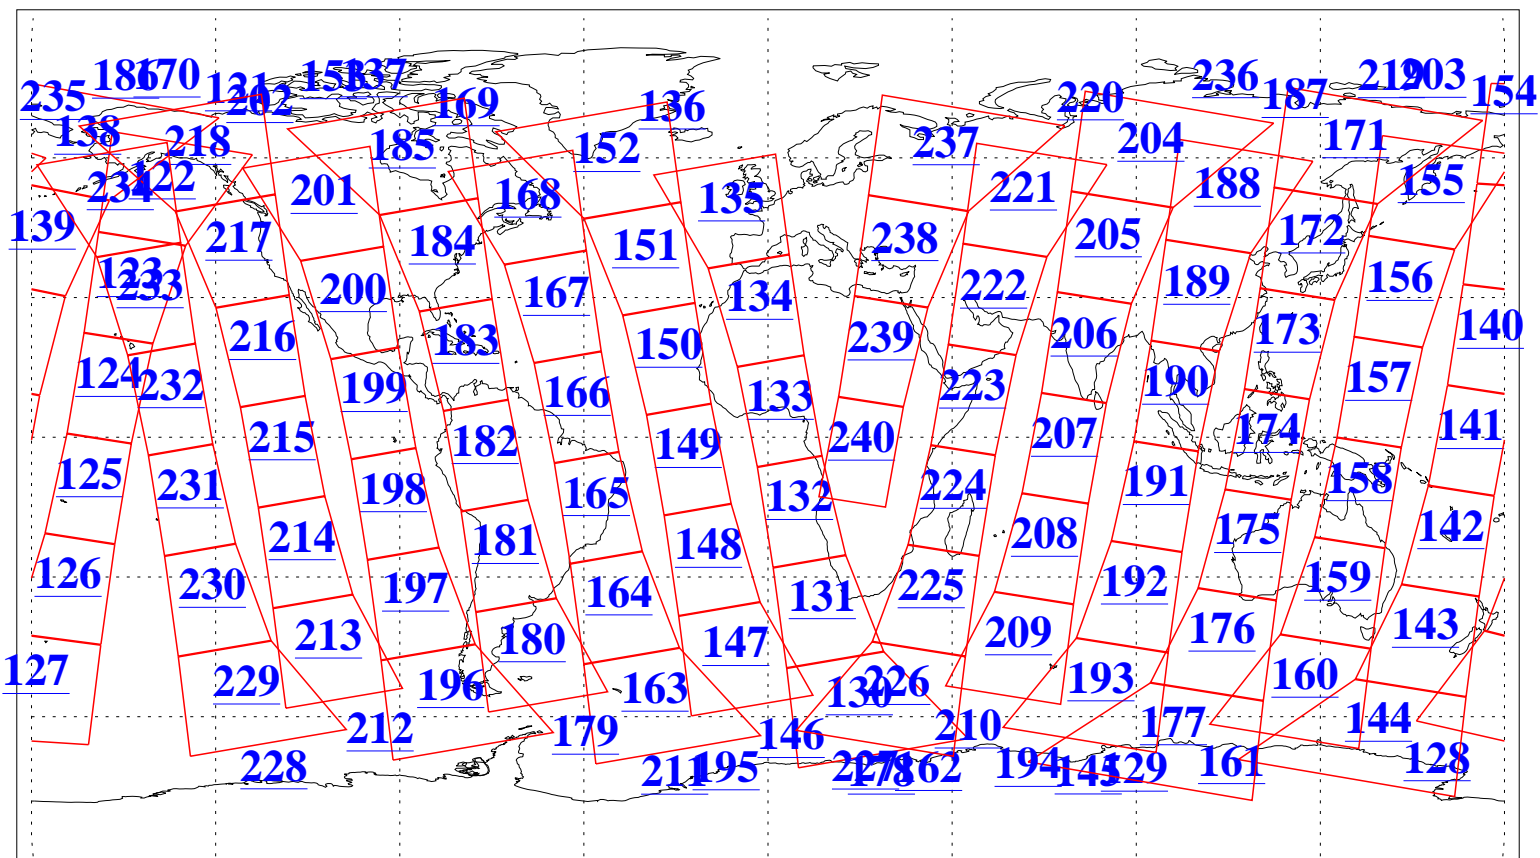

L1B Availability
AMSU Granules: 240
HSB Granules: 0
AIRS Granules: 240

9 Jan 2019
DoY 9
Aqua Day 6094
Granules: 1 to 120

Granules: 121 to 240

Legend: AMSU Available, HSB Available, AIRS Available

L1B Availability
AMSU Granules: 240
HSB Granules: 0
AIRS Granules: 240

9 Jan 2019
DoY 9
Aqua Day 6094
Ascending Granules

Descending Granules

Legend: AMSU Available, HSB Available, AIRS Available

L1B Availability
 AMSU Granules: 240
 HSB Granules: 0
 AIRS Granules: 240

9 Jan 2019
 DoY 9
 Aqua Day 6094

Northern Hemisphere Granules

Southern Hemisphere Granules

Legend: AMSU Available, HSB Available, AIRS Available