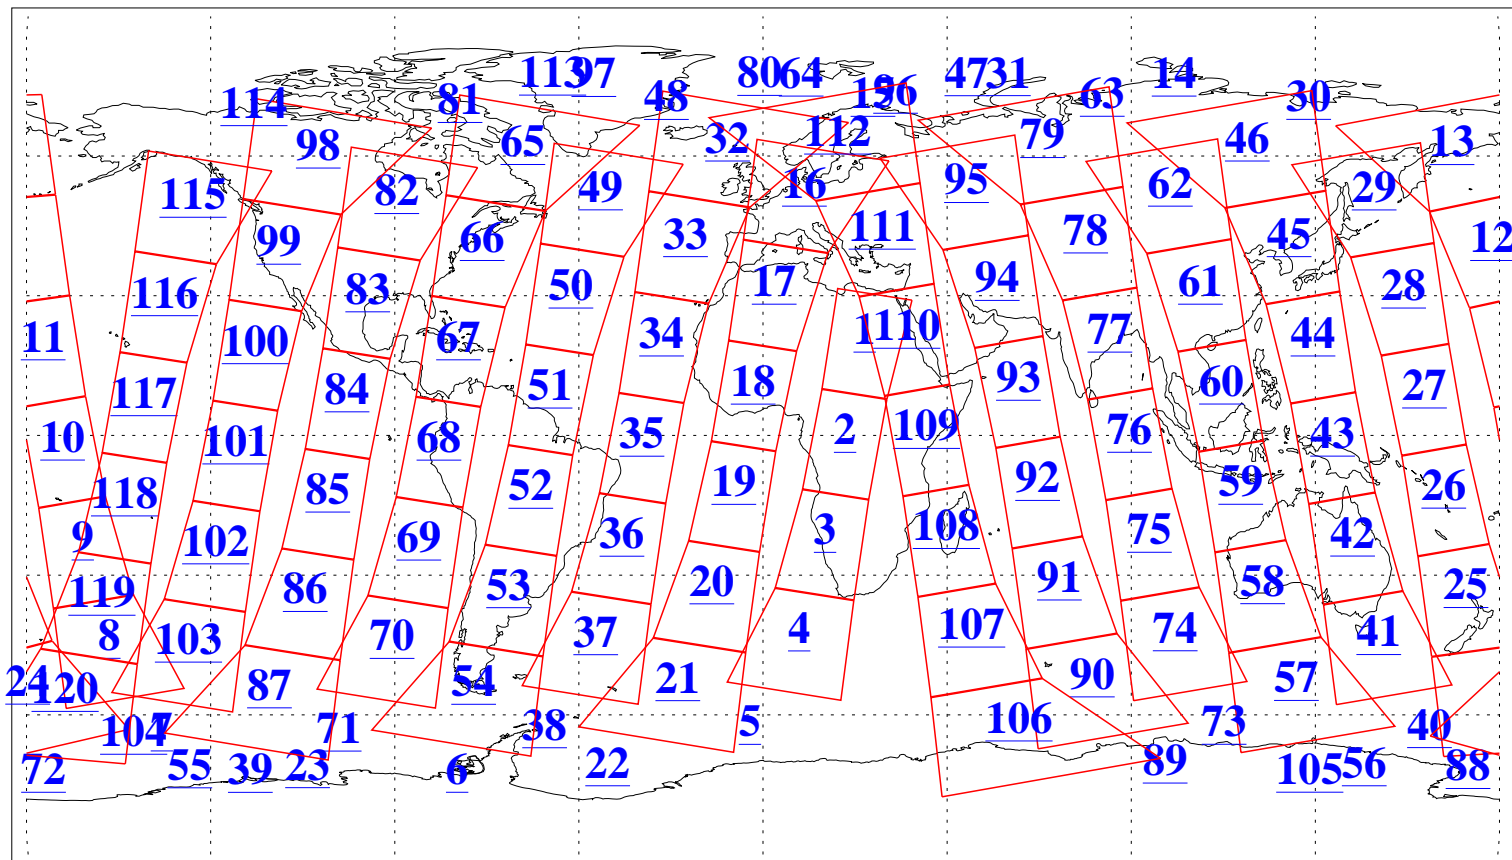

L1B Availability
AMSU Granules: 240
HSB Granules: 0
AIRS Granules: 240

8 Jan 2019
DoY 8
Aqua Day 6093
Granules: 1 to 120

Granules: 121 to 240

Legend: AMSU Available, HSB Available, AIRS Available

L1B Availability
AMSU Granules: 240
HSB Granules: 0
AIRS Granules: 240

8 Jan 2019
DoY 8
Aqua Day 6093
Ascending Granules

Descending Granules

Legend: AMSU Available, HSB Available, AIRS Available

L1B Availability
 AMSU Granules: 240
 HSB Granules: 0
 AIRS Granules: 240

8 Jan 2019
 DoY 8
 Aqua Day 6093

Northern Hemisphere Granules

Southern Hemisphere Granules

Legend: AMSU Available, HSB Available, AIRS Available