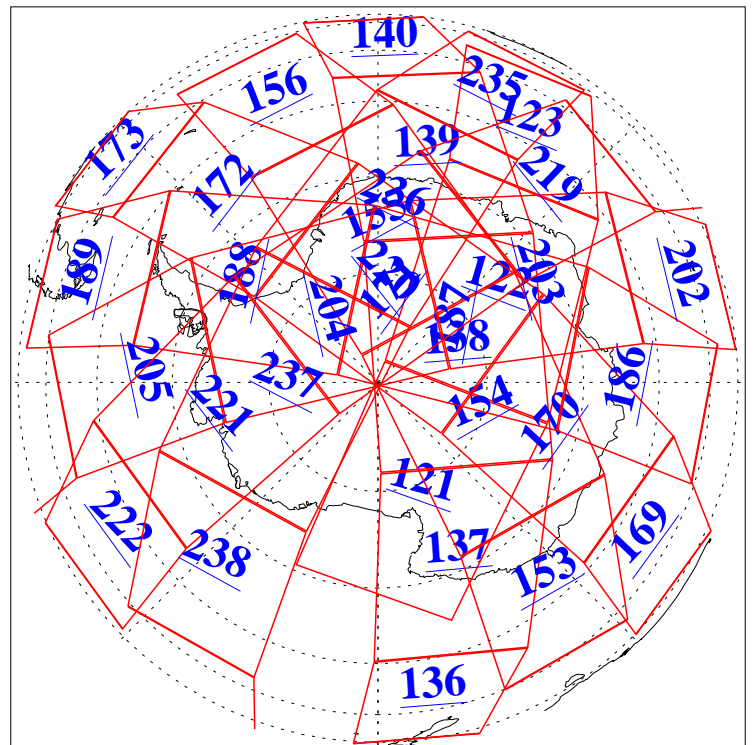

L1B Availability
AMSU Granules: 240
HSB Granules: 0
AIRS Granules: 240

8 Jan 2019
DoY 8
Aqua Day 6093
Granules: 1 to 120

Granules: 121 to 240

Legend: AMSU Available, HSB Available, AIRS Available

L1B Availability
AMSU Granules: 240
HSB Granules: 0
AIRS Granules: 240

8 Jan 2019
DoY 8
Aqua Day 6093
Ascending Granules

Descending Granules

Legend: AMSU Available, HSB Available, AIRS Available

L1B Availability
 AMSU Granules: 240
 HSB Granules: 0
 AIRS Granules: 240

8 Jan 2019
 DoY 8
 Aqua Day 6093

Northern Hemisphere Granules

Southern Hemisphere Granules

Legend: AMSU Available, HSB Available, AIRS Available