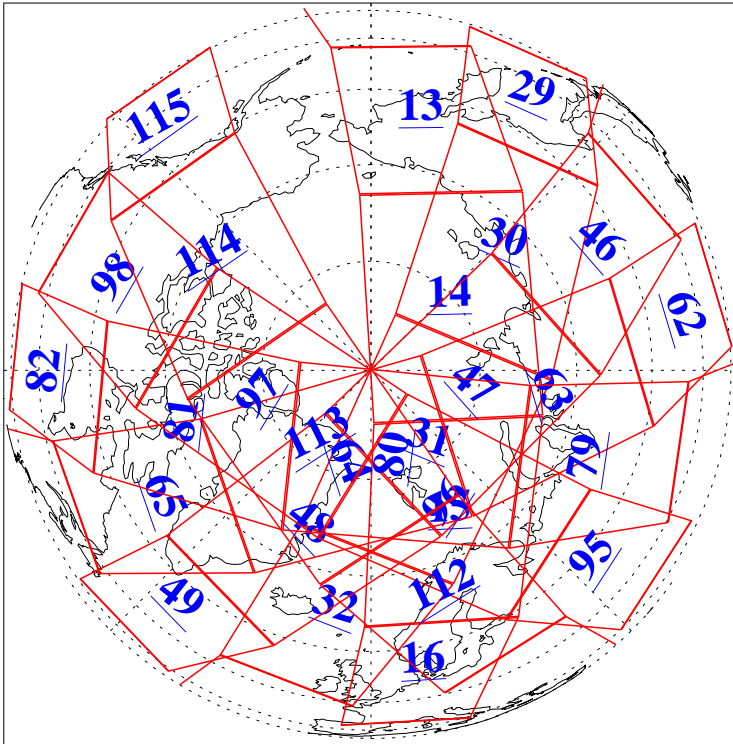

L1B Availability
AMSU Granules: 240
HSB Granules: 0
AIRS Granules: 240

8 Jan 2019
DoY 8
Aqua Day 6093
Granules: 1 to 120

Granules: 121 to 240

Legend: AMSU Available, HSB Available, AIRS Available

L1B Availability
AMSU Granules: 240
HSB Granules: 0
AIRS Granules: 240

8 Jan 2019
DoY 8
Aqua Day 6093
Ascending Granules

Descending Granules

Legend: AMSU Available, HSB Available, AIRS Available

L1B Availability
 AMSU Granules: 240
 HSB Granules: 0
 AIRS Granules: 240

8 Jan 2019
 DoY 8
 Aqua Day 6093

Northern Hemisphere Granules

Southern Hemisphere Granules

Legend: AMSU Available, HSB Available, AIRS Available