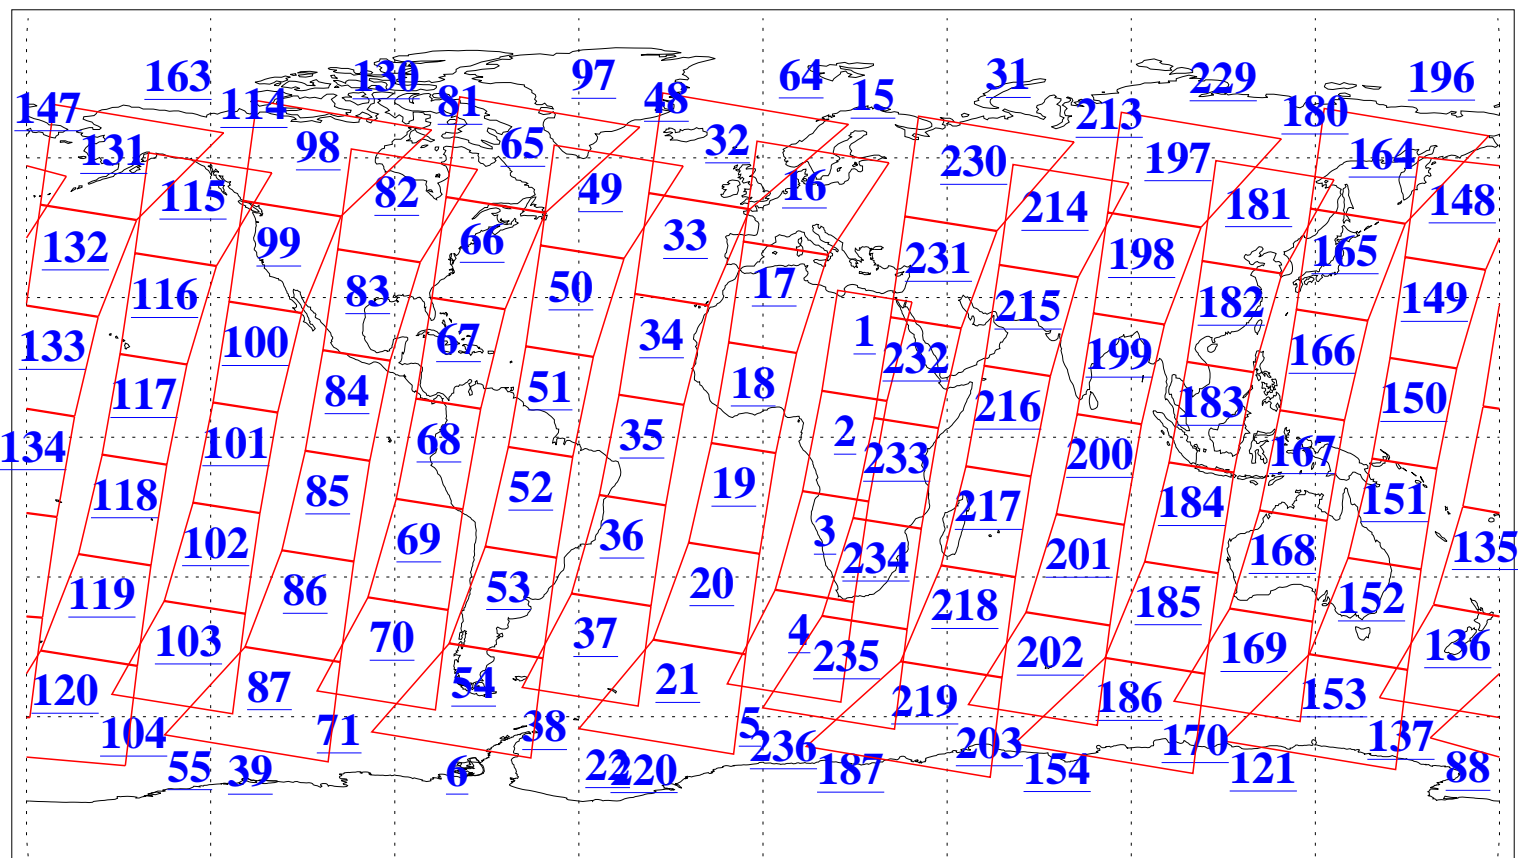

L1B Availability
AMSU Granules: 240
HSB Granules: 0
AIRS Granules: 240

8 Jan 2019
DoY 8
Aqua Day 6093
Granules: 1 to 120

Granules: 121 to 240

Legend: AMSU Available, HSB Available, AIRS Available

L1B Availability
AMSU Granules: 240
HSB Granules: 0
AIRS Granules: 240

8 Jan 2019
DoY 8
Aqua Day 6093
Ascending Granules

Descending Granules

Legend: AMSU Available, HSB Available, AIRS Available

L1B Availability
 AMSU Granules: 240
 HSB Granules: 0
 AIRS Granules: 240

8 Jan 2019
 DoY 8
 Aqua Day 6093

Northern Hemisphere Granules

Southern Hemisphere Granules

Legend: AMSU Available, HSB Available, AIRS Available