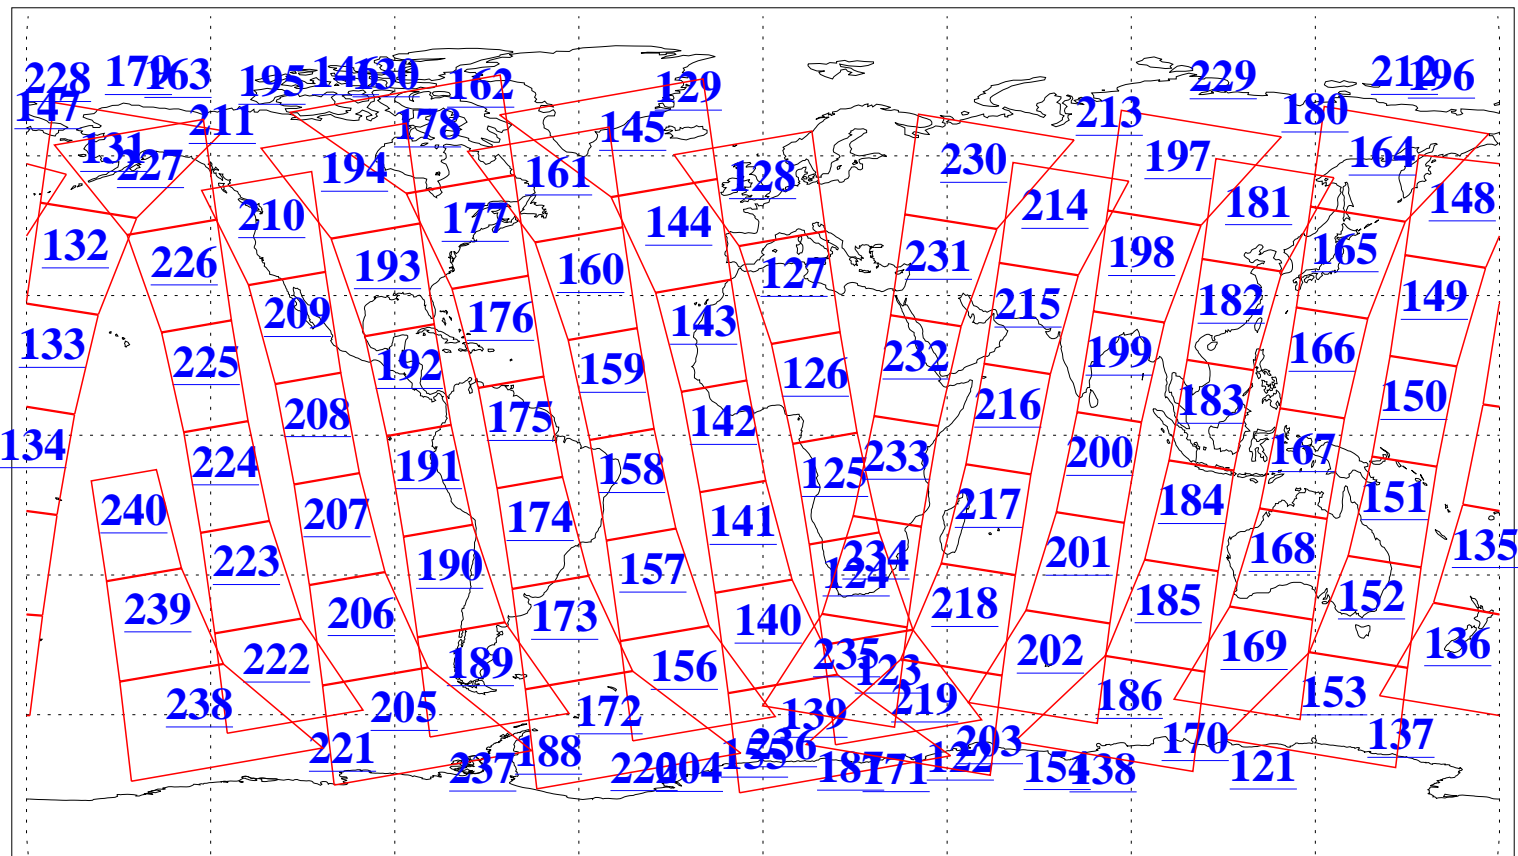

L1B Availability
AMSU Granules: 240
HSB Granules: 0
AIRS Granules: 240

8 Jan 2019
DoY 8
Aqua Day 6093
Granules: 1 to 120

Granules: 121 to 240

Legend: AMSU Available, HSB Available, AIRS Available

L1B Availability
AMSU Granules: 240
HSB Granules: 0
AIRS Granules: 240

8 Jan 2019
DoY 8
Aqua Day 6093
Ascending Granules

Descending Granules

Legend: AMSU Available, HSB Available, AIRS Available

L1B Availability
 AMSU Granules: 240
 HSB Granules: 0
 AIRS Granules: 240

8 Jan 2019
 DoY 8
 Aqua Day 6093

Northern Hemisphere Granules

Southern Hemisphere Granules

Legend: AMSU Available, HSB Available, AIRS Available