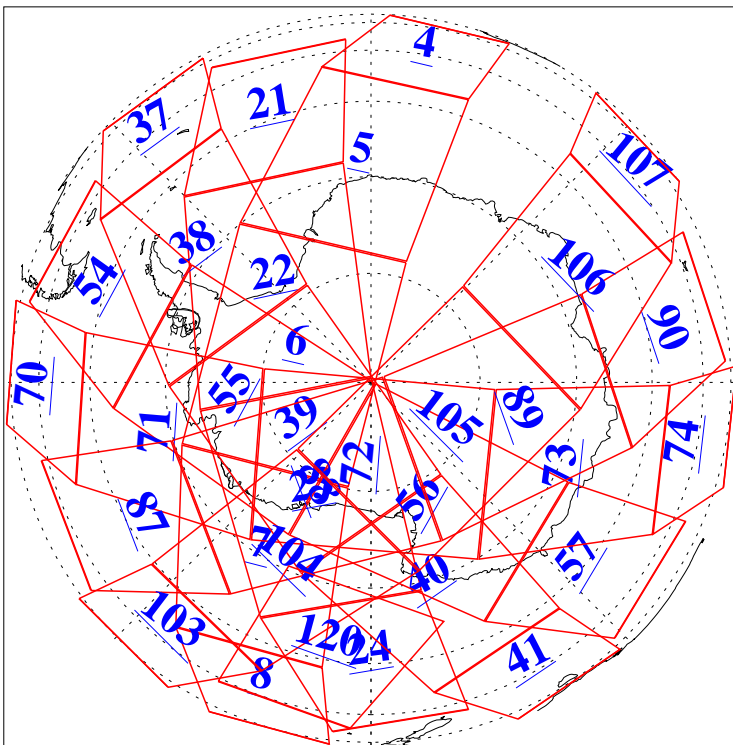

L1B Availability
AMSU Granules: 240
HSB Granules: 0
AIRS Granules: 240

8 Jan 2019
DoY 8
Aqua Day 6093
Granules: 1 to 120

Granules: 121 to 240

Legend: AMSU Available, HSB Available, AIRS Available

L1B Availability
AMSU Granules: 240
HSB Granules: 0
AIRS Granules: 240

8 Jan 2019
DoY 8
Aqua Day 6093
Ascending Granules

Descending Granules

Legend: AMSU Available, HSB Available, AIRS Available

L1B Availability
 AMSU Granules: 240
 HSB Granules: 0
 AIRS Granules: 240

8 Jan 2019
 DoY 8
 Aqua Day 6093

Northern Hemisphere Granules

Southern Hemisphere Granules

Legend: AMSU Available, HSB Available, AIRS Available