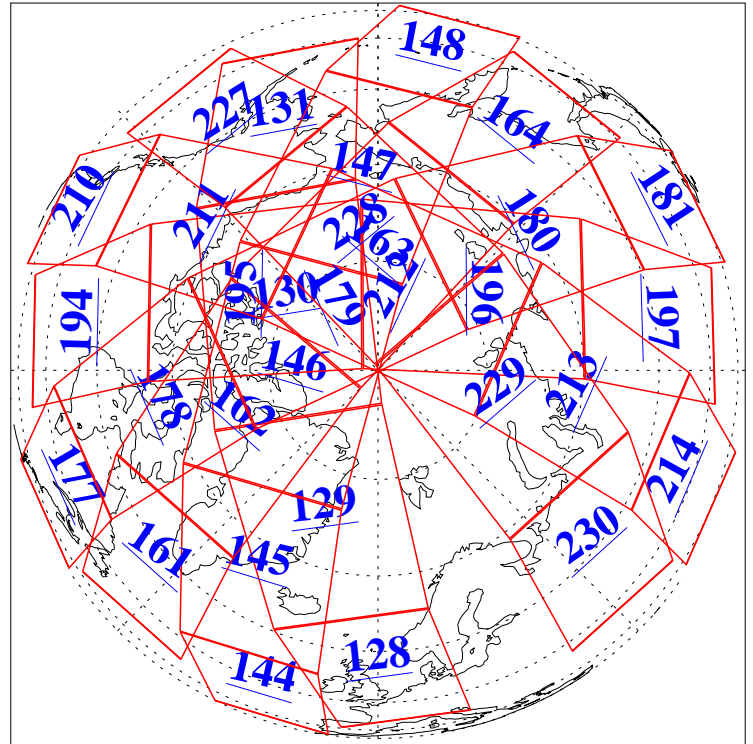

8 Jan 2019
DoY 8
Aqua Day 6093
Ascending Granules

Descending Granules

Legend: AMSU Available, HSB Available, AIRS Available

L1B Availability
 AMSU Granules: 240
 HSB Granules: 0
 AIRS Granules: 240

8 Jan 2019
 DoY 8
 Aqua Day 6093

Northern Hemisphere Granules

Southern Hemisphere Granules

Legend: AMSU Available, HSB Available, AIRS Available