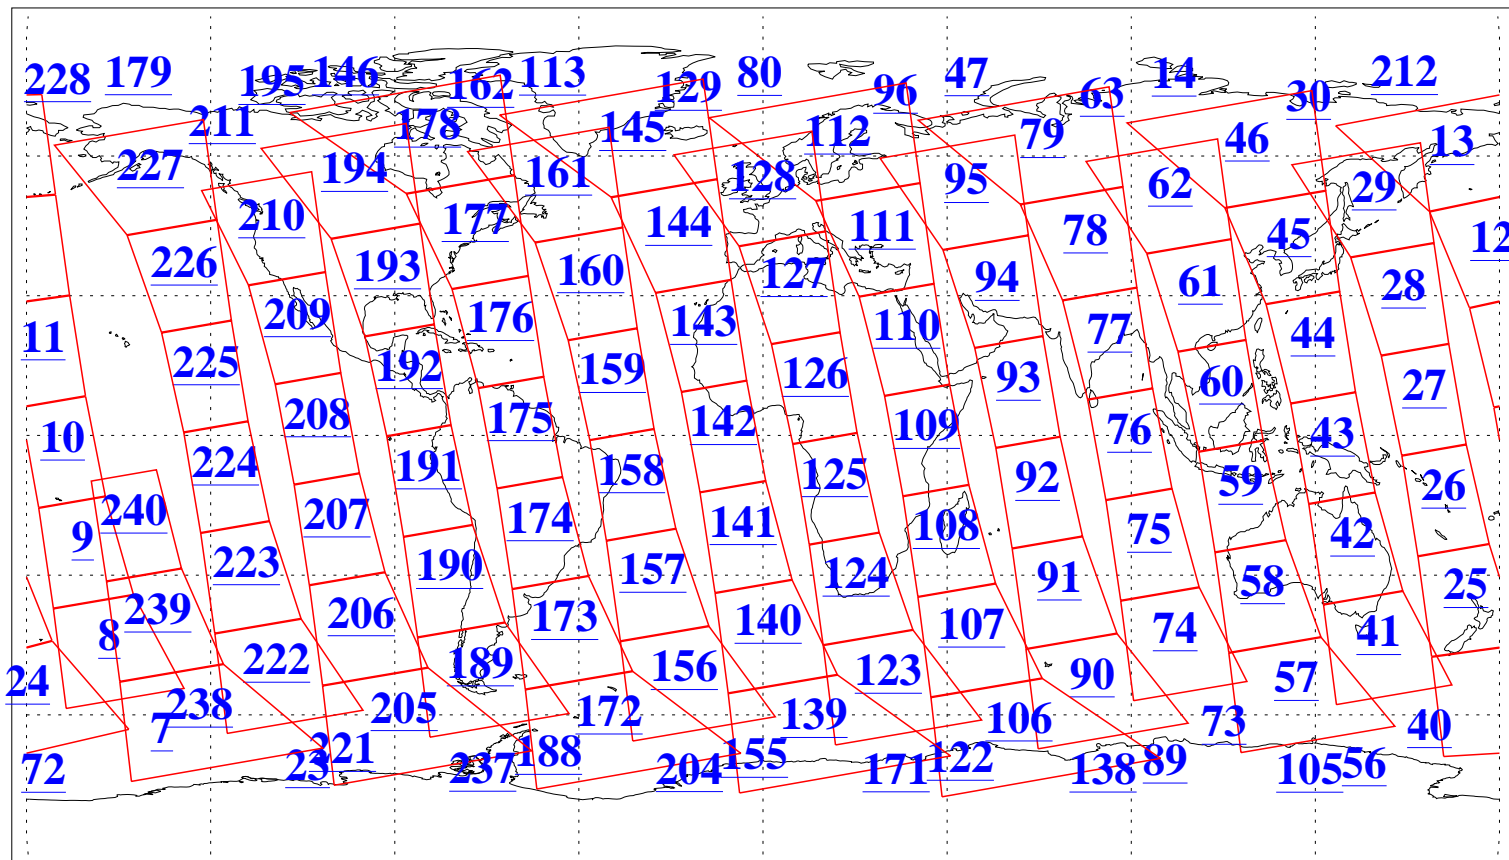

L1B Availability
AMSU Granules: 240
HSB Granules: 0
AIRS Granules: 240

8 Jan 2019
DoY 8
Aqua Day 6093
Granules: 1 to 120

Granules: 121 to 240

Legend: AMSU Available, HSB Available, AIRS Available

L1B Availability
AMSU Granules: 240
HSB Granules: 0
AIRS Granules: 240

8 Jan 2019
DoY 8
Aqua Day 6093
Ascending Granules

Descending Granules

Legend: AMSU Available, HSB Available, AIRS Available

L1B Availability
 AMSU Granules: 240
 HSB Granules: 0
 AIRS Granules: 240

8 Jan 2019
 DoY 8
 Aqua Day 6093

Northern Hemisphere Granules

Southern Hemisphere Granules

Legend: AMSU Available, HSB Available, AIRS Available