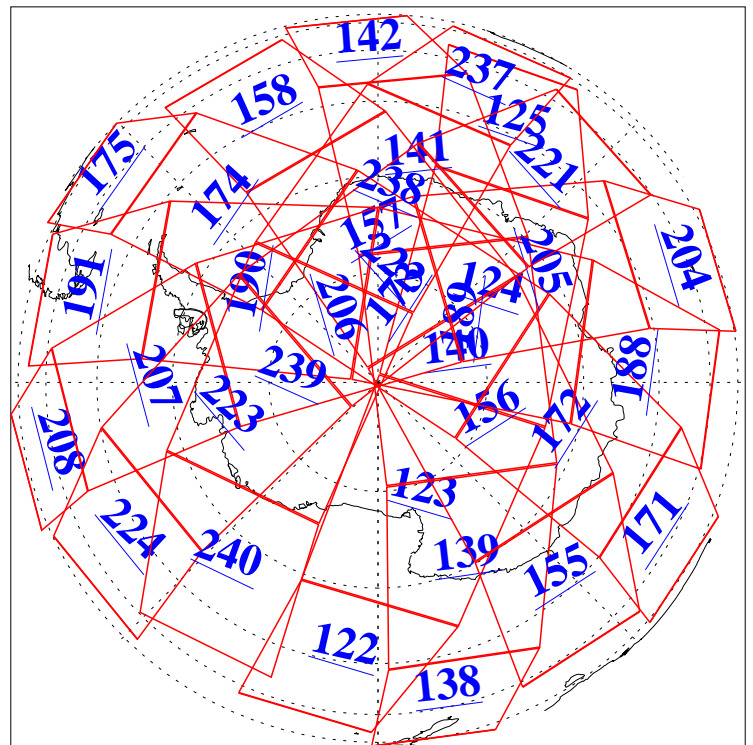

L1B Availability  
AMSU Granules: 240  
HSB Granules: 0  
AIRS Granules: 240

6 Jan 2019  
DoY 6  
Aqua Day 6091  
Granules: 1 to 120

Granules: 121 to 240

Legend: AMSU Available, HSB Available, AIRS Available

L1B Availability  
AMSU Granules: 240  
HSB Granules: 0  
AIRS Granules: 240

6 Jan 2019  
DoY 6  
Aqua Day 6091

Ascending Granules

Descending Granules

Legend: AMSU Available, HSB Available, AIRS Available

L1B Availability  
 AMSU Granules: 240  
 HSB Granules: 0  
 AIRS Granules: 240

6 Jan 2019  
 DoY 6  
 Aqua Day 6091

Northern Hemisphere Granules

Southern Hemisphere Granules

Legend: AMSU Available, HSB Available, AIRS Available