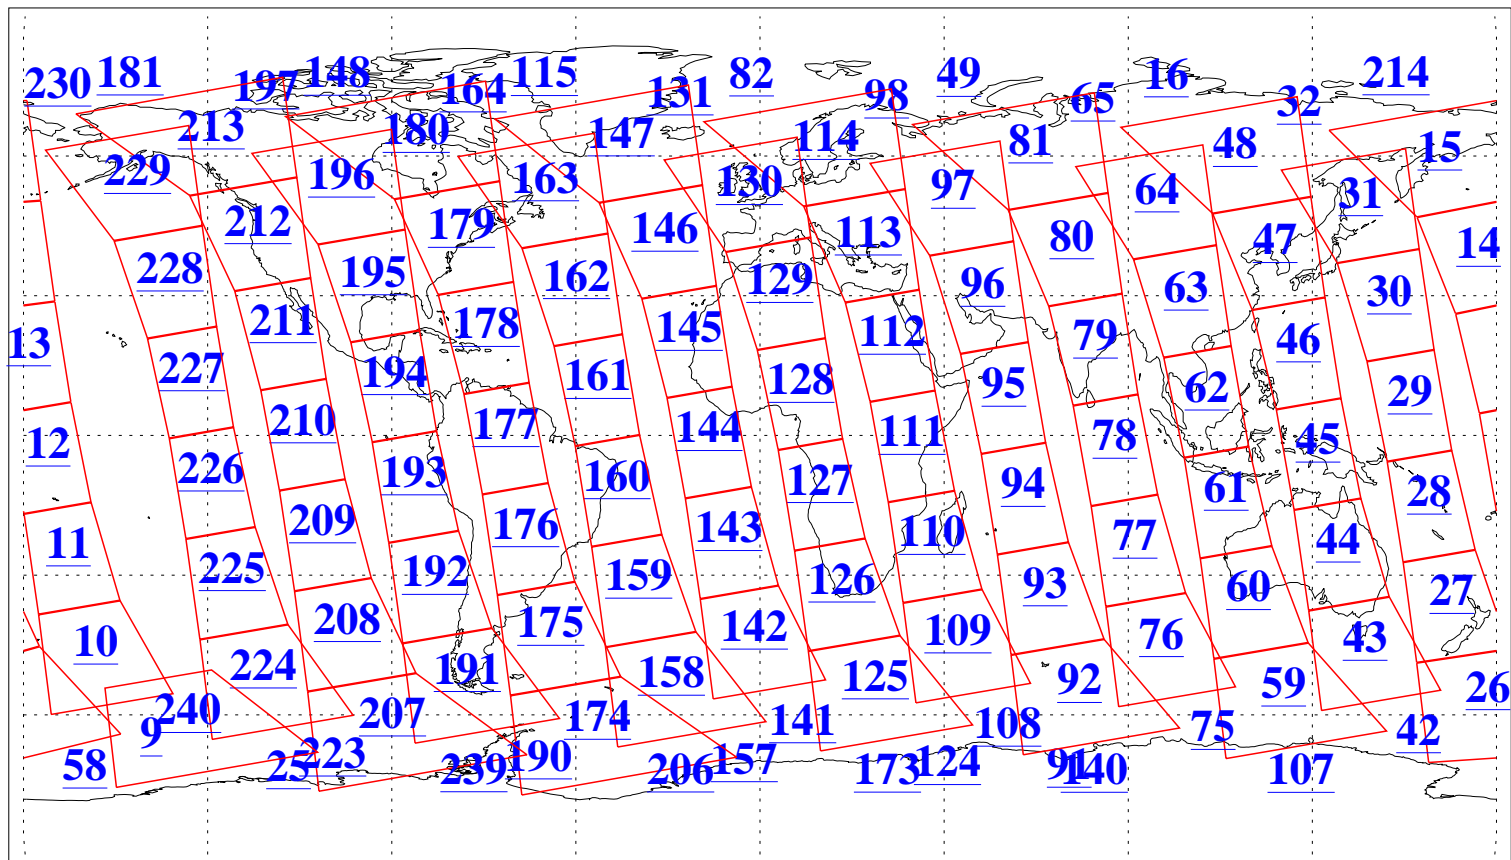

L1B Availability  
AMSU Granules: 240  
HSB Granules: 0  
AIRS Granules: 240

6 Jan 2019  
DoY 6  
Aqua Day 6091  
Granules: 1 to 120

Granules: 121 to 240

Legend: AMSU Available, HSB Available, AIRS Available

L1B Availability  
AMSU Granules: 240  
HSB Granules: 0  
AIRS Granules: 240

6 Jan 2019  
DoY 6  
Aqua Day 6091

Ascending Granules

Descending Granules

Legend: AMSU Available, HSB Available, AIRS Available

L1B Availability  
 AMSU Granules: 240  
 HSB Granules: 0  
 AIRS Granules: 240

6 Jan 2019  
 DoY 6  
 Aqua Day 6091

Northern Hemisphere Granules

Southern Hemisphere Granules

Legend: AMSU Available, HSB Available, AIRS Available