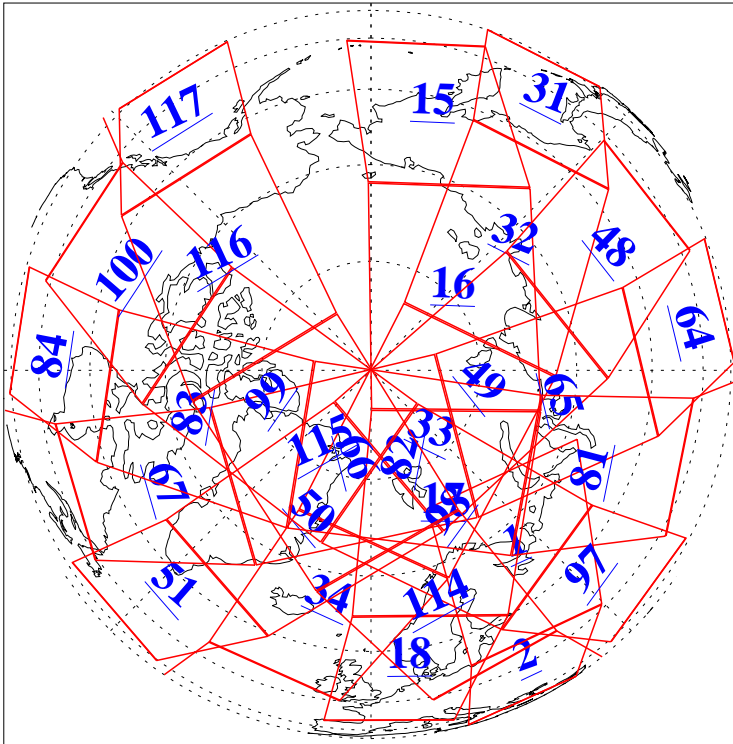

L1B Availability  
AMSU Granules: 240  
HSB Granules: 0  
AIRS Granules: 240

6 Jan 2019  
DoY 6  
Aqua Day 6091  
Granules: 1 to 120

Granules: 121 to 240

Legend: AMSU Available, HSB Available, AIRS Available

L1B Availability  
AMSU Granules: 240  
HSB Granules: 0  
AIRS Granules: 240

6 Jan 2019  
DoY 6  
Aqua Day 6091

Ascending Granules

Descending Granules

Legend: AMSU Available, HSB Available, AIRS Available

L1B Availability  
 AMSU Granules: 240  
 HSB Granules: 0  
 AIRS Granules: 240

6 Jan 2019  
 DoY 6  
 Aqua Day 6091

Northern Hemisphere Granules

Southern Hemisphere Granules

Legend: AMSU Available, HSB Available, AIRS Available