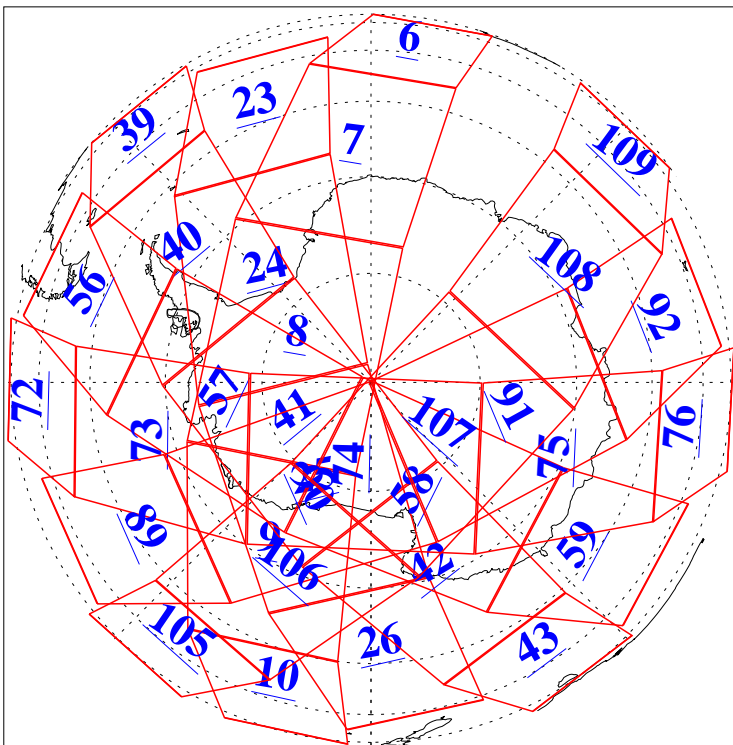

L1B Availability  
AMSU Granules: 240  
HSB Granules: 0  
AIRS Granules: 240

6 Jan 2019  
DoY 6  
Aqua Day 6091  
Granules: 1 to 120

Granules: 121 to 240

Legend: AMSU Available, HSB Available, AIRS Available

L1B Availability  
AMSU Granules: 240  
HSB Granules: 0  
AIRS Granules: 240

6 Jan 2019  
DoY 6  
Aqua Day 6091

Ascending Granules

Descending Granules

Legend: AMSU Available, HSB Available, AIRS Available

L1B Availability  
 AMSU Granules: 240  
 HSB Granules: 0  
 AIRS Granules: 240

6 Jan 2019  
 DoY 6  
 Aqua Day 6091

Northern Hemisphere Granules

Southern Hemisphere Granules

Legend: AMSU Available, HSB Available, AIRS Available