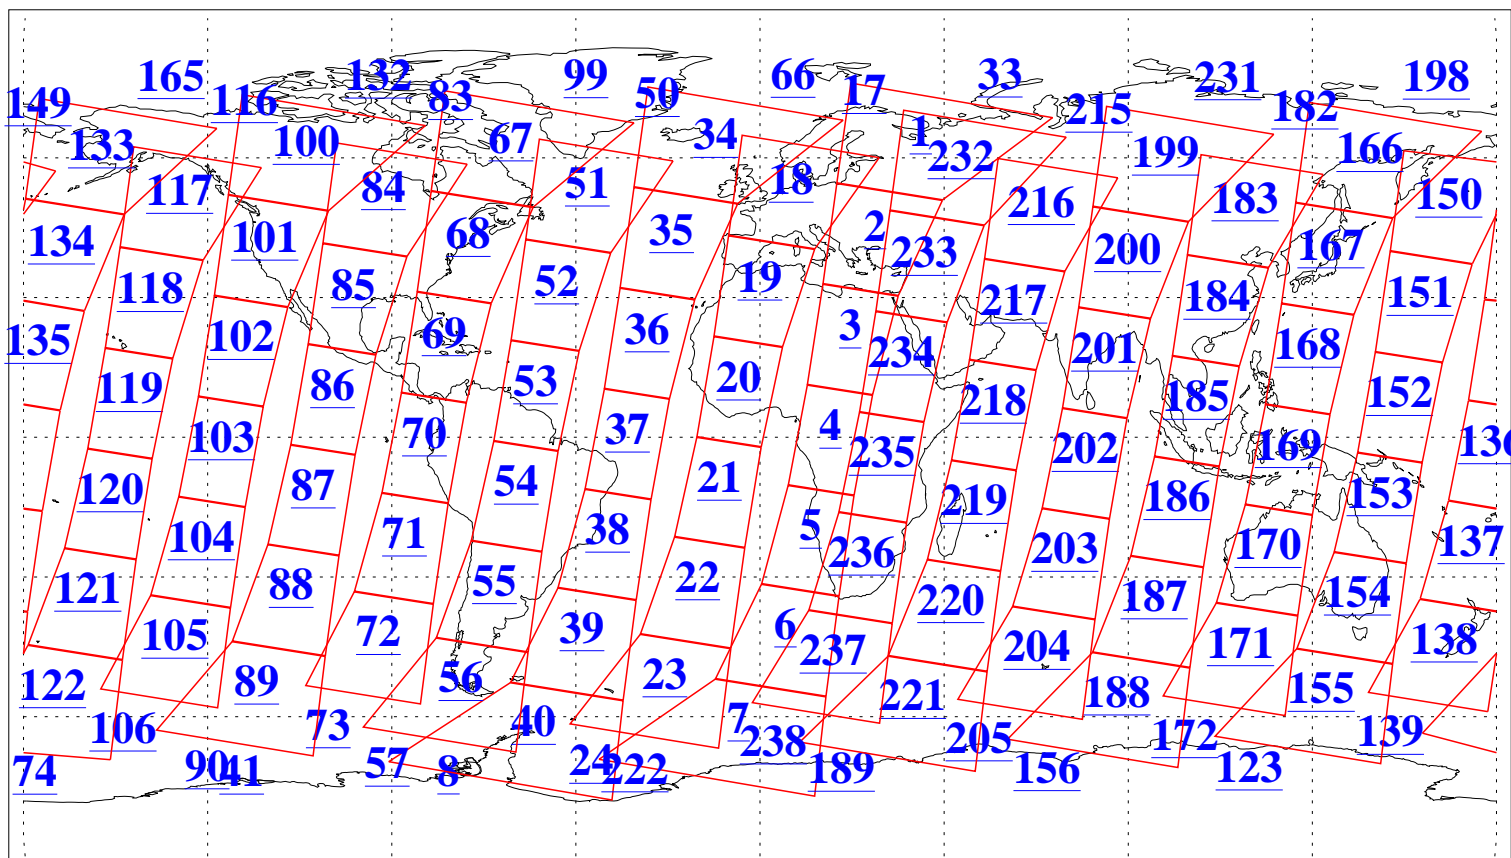

L1B Availability  
AMSU Granules: 240  
HSB Granules: 0  
AIRS Granules: 240

6 Jan 2019  
DoY 6  
Aqua Day 6091  
Granules: 1 to 120

Granules: 121 to 240

Legend: AMSU Available, HSB Available, AIRS Available

L1B Availability  
AMSU Granules: 240  
HSB Granules: 0  
AIRS Granules: 240

6 Jan 2019  
DoY 6  
Aqua Day 6091

Ascending Granules

Descending Granules

Legend: AMSU Available, HSB Available, AIRS Available

L1B Availability  
 AMSU Granules: 240  
 HSB Granules: 0  
 AIRS Granules: 240

6 Jan 2019  
 DoY 6  
 Aqua Day 6091

Northern Hemisphere Granules

Southern Hemisphere Granules

Legend: AMSU Available, HSB Available, AIRS Available