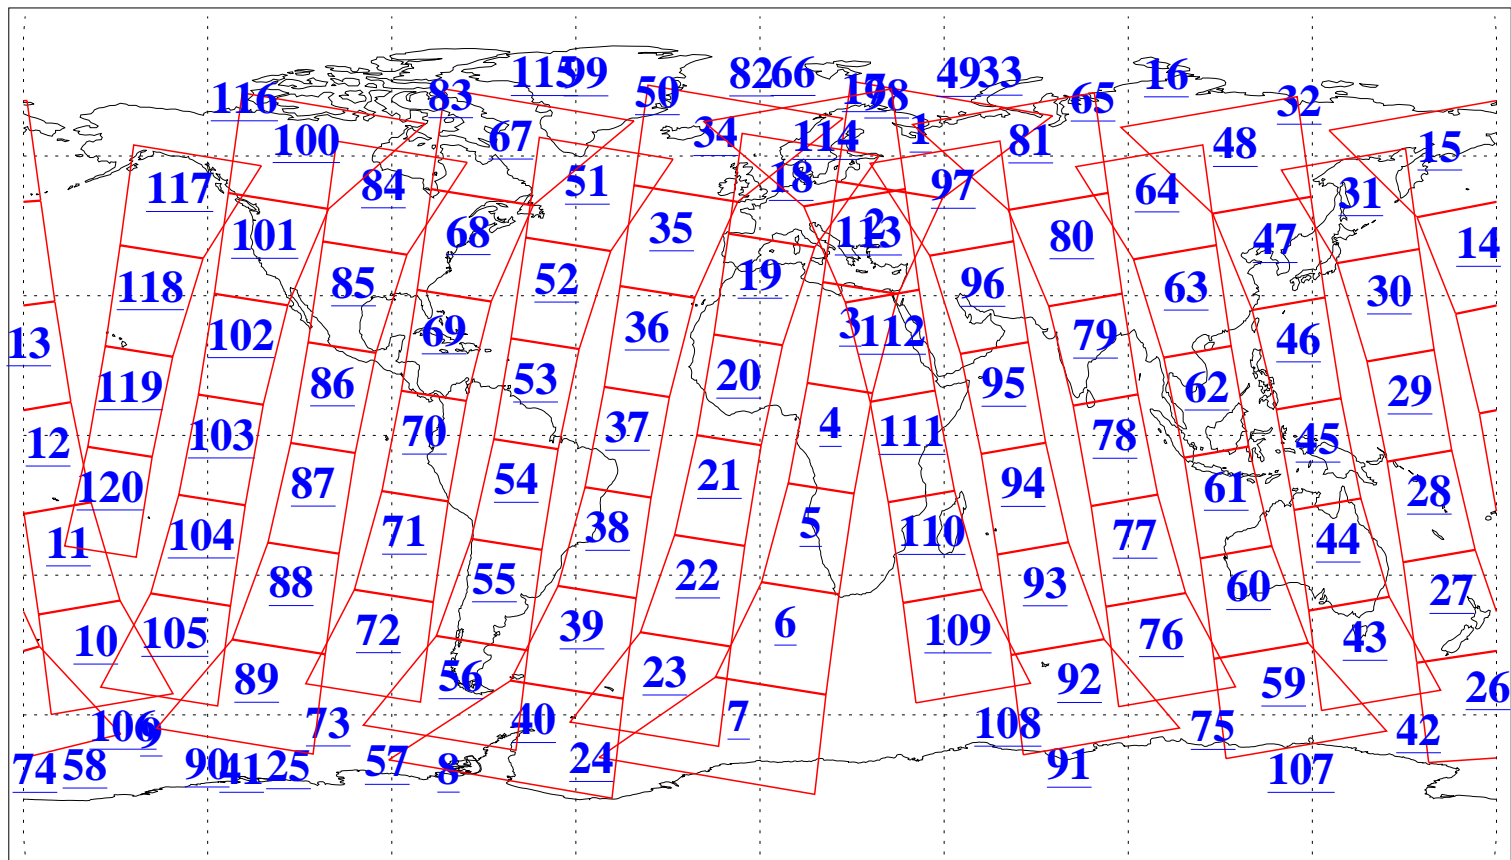

L1B Availability  
AMSU Granules: 240  
HSB Granules: 0  
AIRS Granules: 240

6 Jan 2019  
DoY 6  
Aqua Day 6091  
Granules: 1 to 120

Granules: 121 to 240

Legend: AMSU Available, HSB Available, AIRS Available

L1B Availability  
AMSU Granules: 240  
HSB Granules: 0  
AIRS Granules: 240

6 Jan 2019  
DoY 6  
Aqua Day 6091

Ascending Granules

Descending Granules

Legend: AMSU Available, HSB Available, AIRS Available

L1B Availability  
 AMSU Granules: 240  
 HSB Granules: 0  
 AIRS Granules: 240

6 Jan 2019  
 DoY 6  
 Aqua Day 6091

Northern Hemisphere Granules

Southern Hemisphere Granules

Legend: AMSU Available, HSB Available, AIRS Available