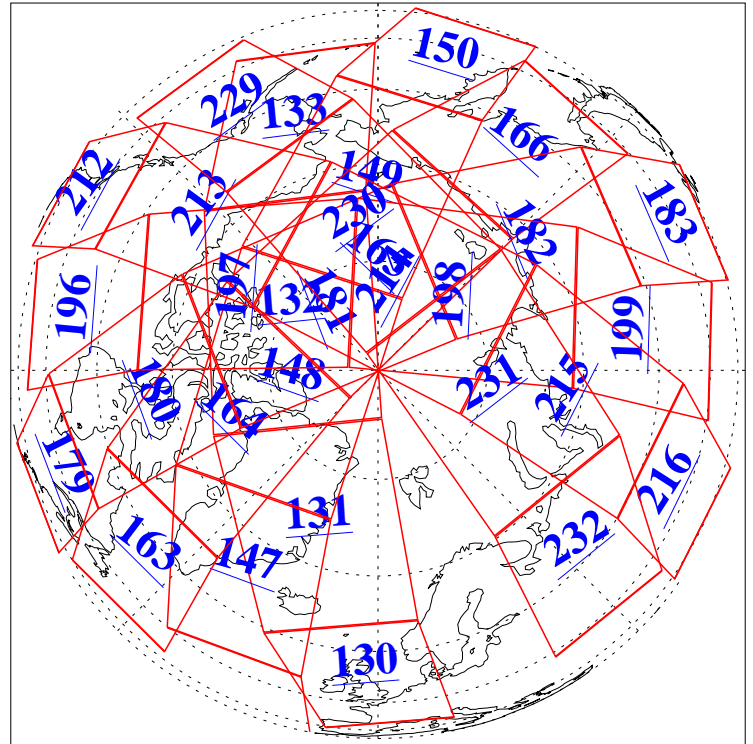

L1B Availability  
AMSU Granules: 240  
HSB Granules: 0  
AIRS Granules: 240

6 Jan 2019  
DoY 6  
Aqua Day 6091

Ascending Granules

Descending Granules

Legend: AMSU Available, HSB Available, AIRS Available

L1B Availability  
 AMSU Granules: 240  
 HSB Granules: 0  
 AIRS Granules: 240

6 Jan 2019  
 DoY 6  
 Aqua Day 6091

Northern Hemisphere Granules

Southern Hemisphere Granules

Legend: AMSU Available, HSB Available, AIRS Available