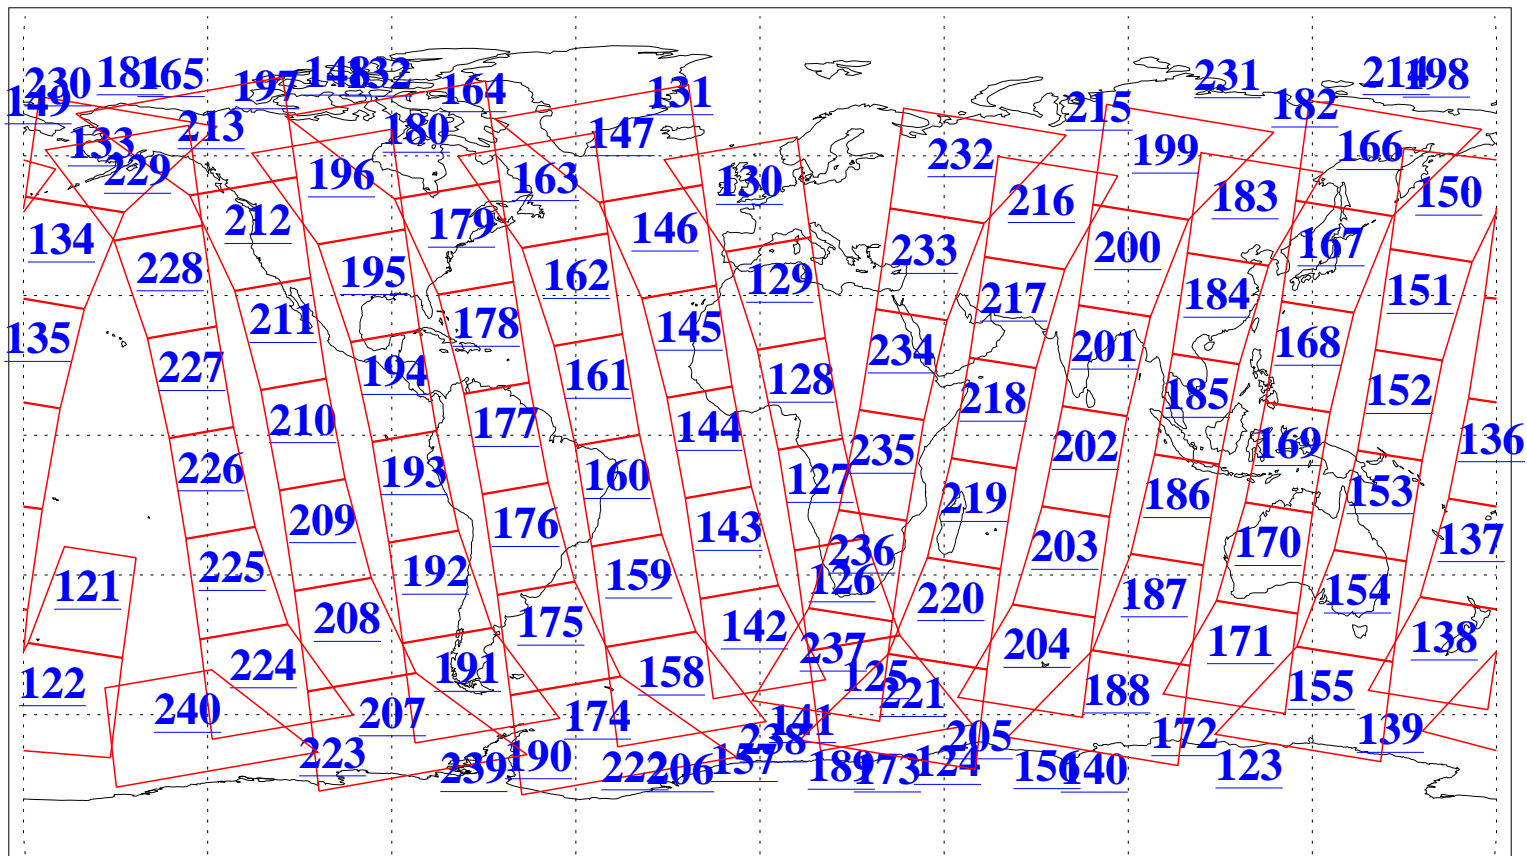

L1B Availability  
AMSU Granules: 240  
HSB Granules: 0  
AIRS Granules: 240

6 Jan 2019  
DoY 6  
Aqua Day 6091  
Granules: 1 to 120

Granules: 121 to 240

Legend: AMSU Available, HSB Available, AIRS Available

L1B Availability  
AMSU Granules: 240  
HSB Granules: 0  
AIRS Granules: 240

6 Jan 2019  
DoY 6  
Aqua Day 6091

Ascending Granules

Descending Granules

Legend: AMSU Available, HSB Available, AIRS Available

L1B Availability  
 AMSU Granules: 240  
 HSB Granules: 0  
 AIRS Granules: 240

6 Jan 2019  
 DoY 6  
 Aqua Day 6091

Northern Hemisphere Granules

Southern Hemisphere Granules

Legend: AMSU Available, HSB Available, AIRS Available