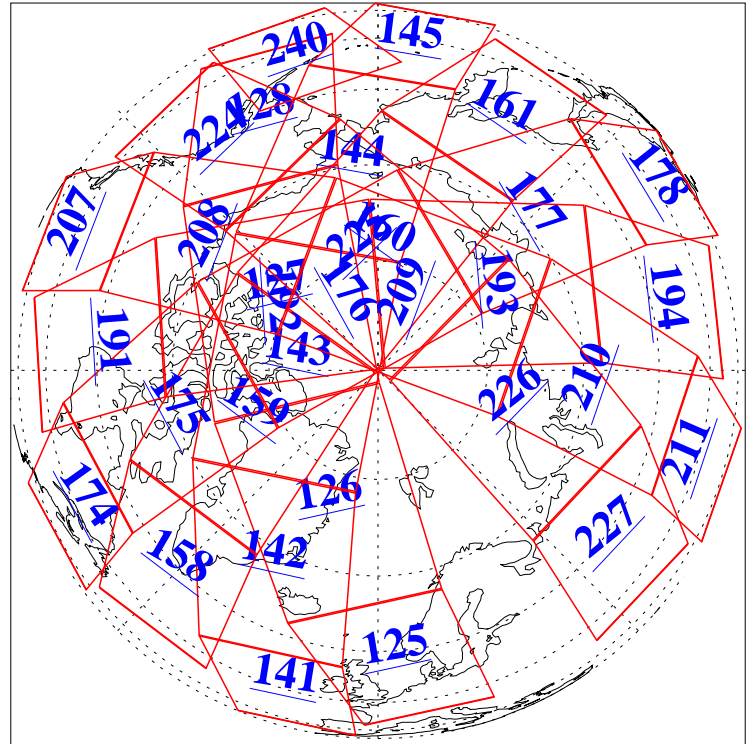

3 Jan 2019
DoY 3
Aqua Day 6088
Ascending Granules

Descending Granules

Legend: AMSU Available, HSB Available, AIRS Available

L1B Availability
 AMSU Granules: 239
 HSB Granules: 0
 AIRS Granules: 240

3 Jan 2019
 DoY 3
 Aqua Day 6088

Northern Hemisphere Granules

Southern Hemisphere Granules

Legend: AMSU Available, HSB Available, AIRS Available