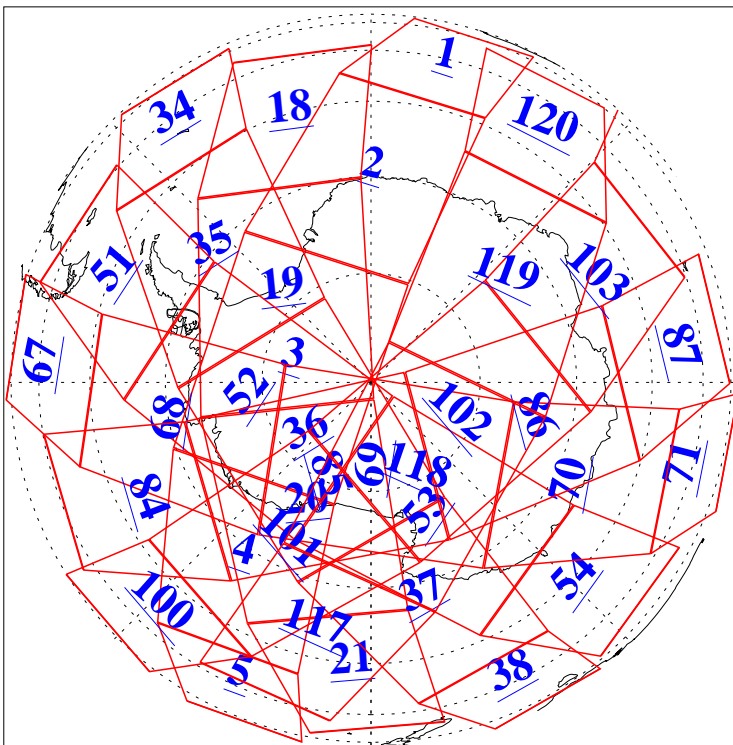

L1B Availability
AMSU Granules: 239
HSB Granules: 0
AIRS Granules: 240

3 Jan 2019
DoY 3
Aqua Day 6088
Granules: 1 to 120

Granules: 121 to 240

Legend: AMSU Available, HSB Available, AIRS Available

L1B Availability
AMSU Granules: 239
HSB Granules: 0
AIRS Granules: 240

3 Jan 2019
DoY 3
Aqua Day 6088
Ascending Granules

Descending Granules

Legend: AMSU Available, HSB Available, AIRS Available

L1B Availability
 AMSU Granules: 239
 HSB Granules: 0
 AIRS Granules: 240

3 Jan 2019
 DoY 3
 Aqua Day 6088

Northern Hemisphere Granules

Southern Hemisphere Granules

Legend: AMSU Available, HSB Available, AIRS Available