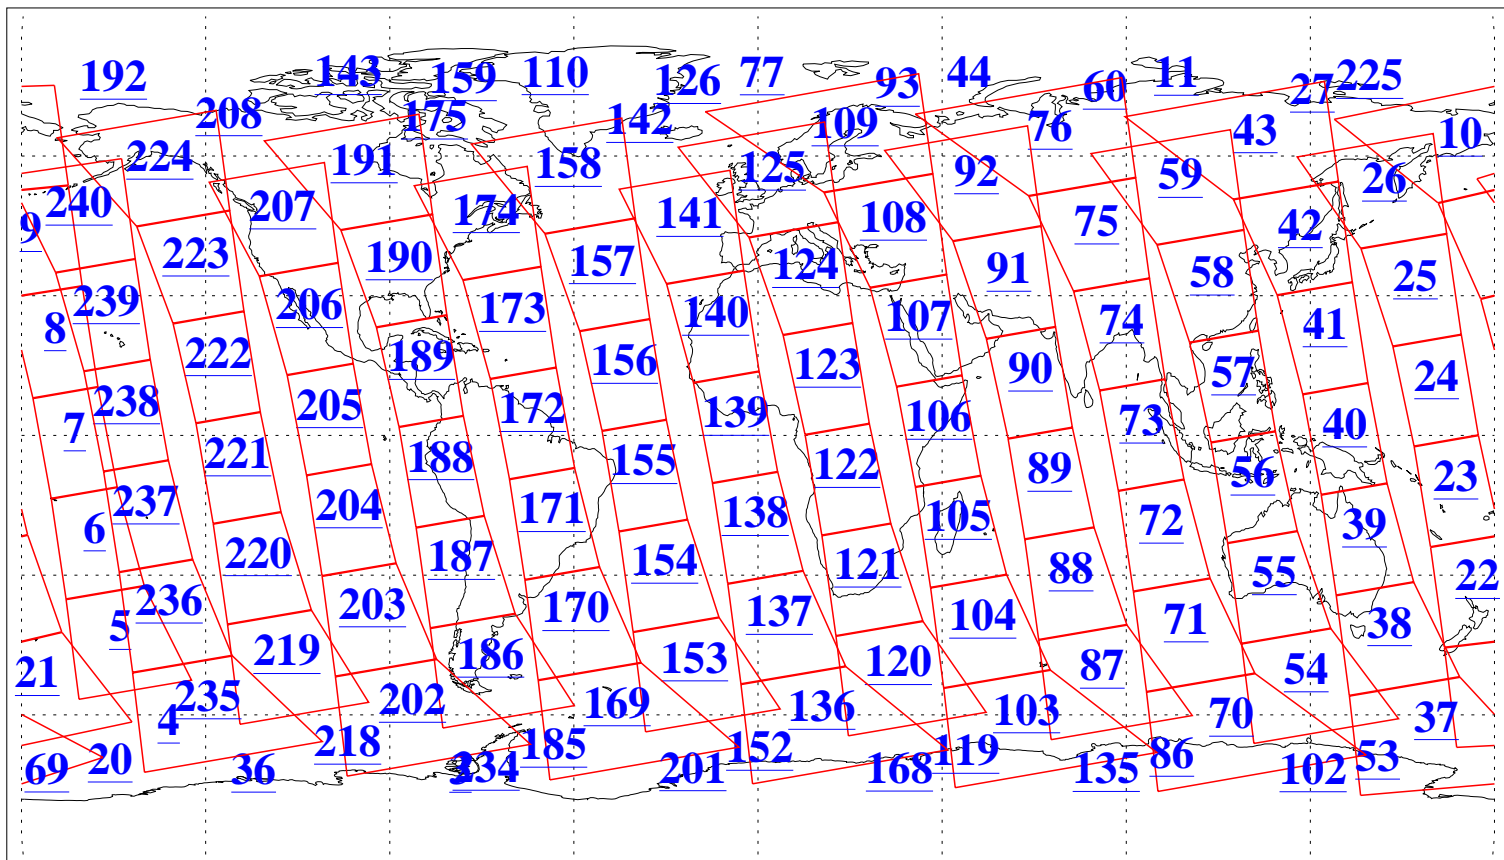

L1B Availability
AMSU Granules: 239
HSB Granules: 0
AIRS Granules: 240

3 Jan 2019
DoY 3
Aqua Day 6088
Granules: 1 to 120

Granules: 121 to 240

Legend: AMSU Available, HSB Available, AIRS Available

L1B Availability
AMSU Granules: 239
HSB Granules: 0
AIRS Granules: 240

3 Jan 2019
DoY 3
Aqua Day 6088
Ascending Granules

Descending Granules

Legend: AMSU Available, HSB Available, AIRS Available

L1B Availability
 AMSU Granules: 239
 HSB Granules: 0
 AIRS Granules: 240

3 Jan 2019
 DoY 3
 Aqua Day 6088

Northern Hemisphere Granules

Southern Hemisphere Granules

Legend: AMSU Available, HSB Available, AIRS Available