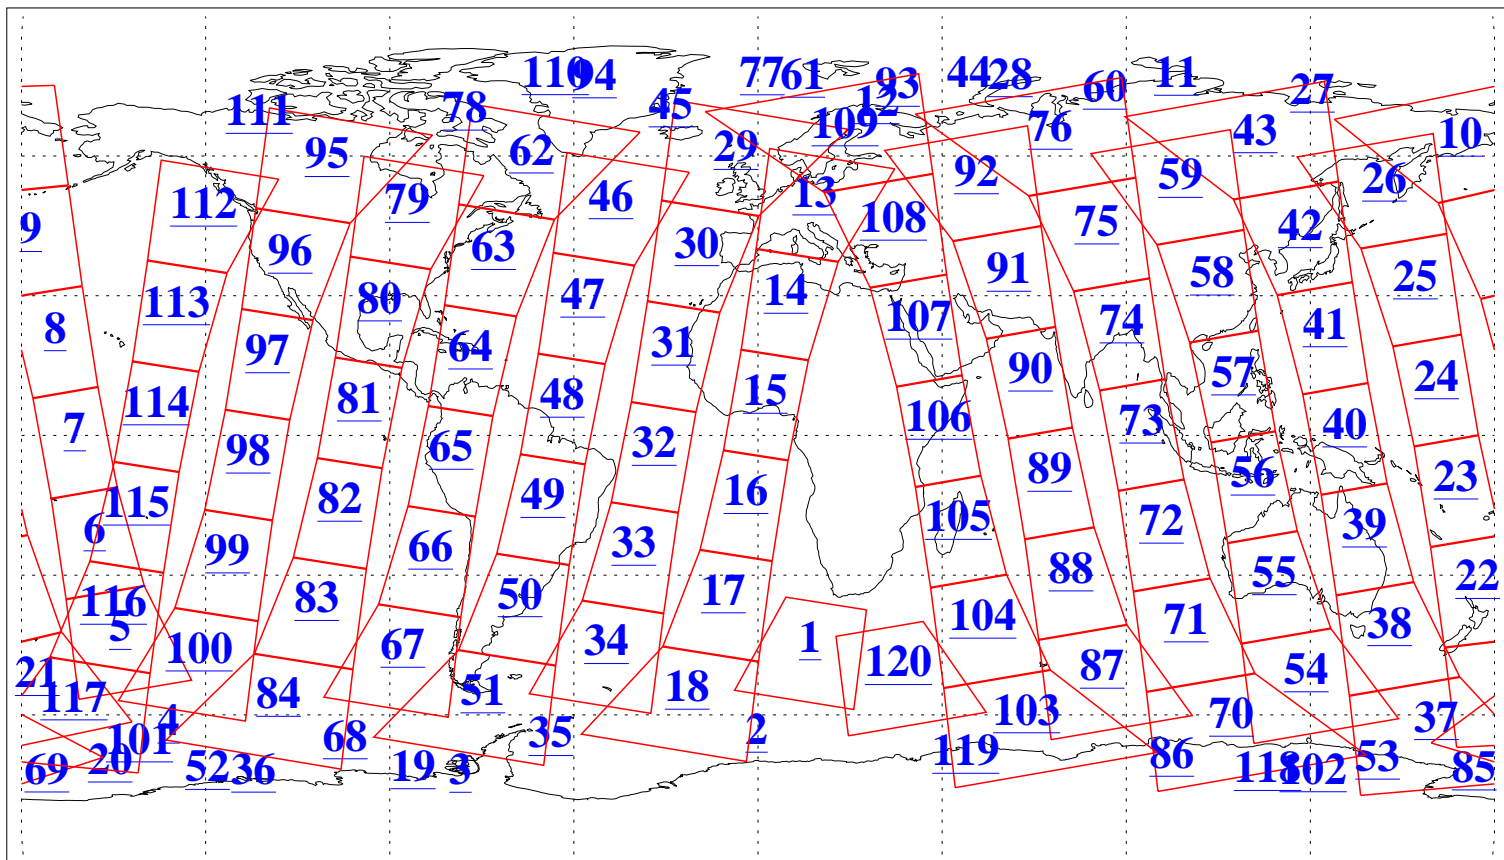

L1B Availability
AMSU Granules: 239
HSB Granules: 0
AIRS Granules: 240

3 Jan 2019
DoY 3
Aqua Day 6088
Granules: 1 to 120

Granules: 121 to 240

Legend: AMSU Available, HSB Available, AIRS Available

L1B Availability
AMSU Granules: 239
HSB Granules: 0
AIRS Granules: 240

3 Jan 2019
DoY 3
Aqua Day 6088
Ascending Granules

Descending Granules

Legend: AMSU Available, HSB Available, AIRS Available

L1B Availability
 AMSU Granules: 239
 HSB Granules: 0
 AIRS Granules: 240

3 Jan 2019
 DoY 3
 Aqua Day 6088

Northern Hemisphere Granules

Southern Hemisphere Granules

Legend: AMSU Available, HSB Available, AIRS Available