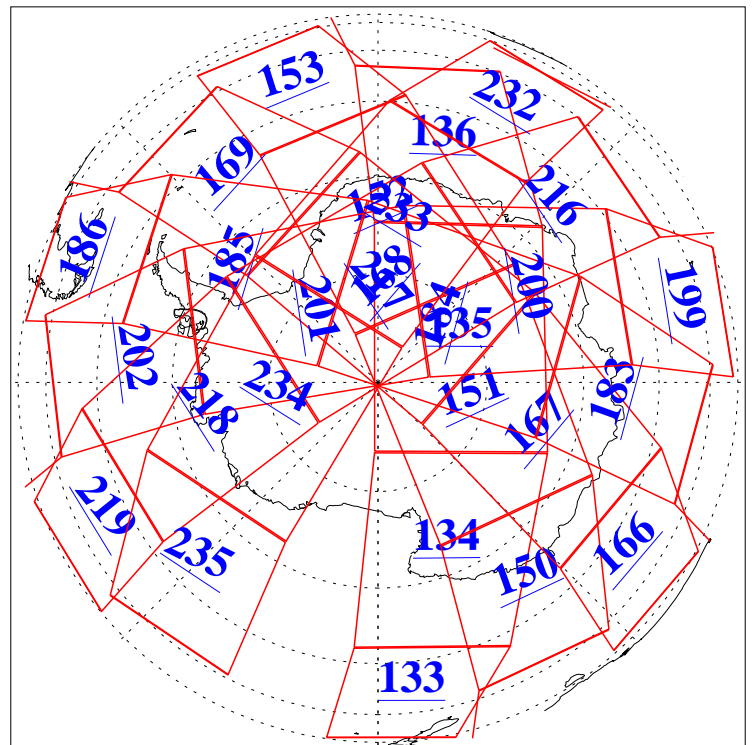

L1B Availability
AMSU Granules: 239
HSB Granules: 0
AIRS Granules: 240

3 Jan 2019
DoY 3
Aqua Day 6088
Granules: 1 to 120

Granules: 121 to 240

Legend: AMSU Available, HSB Available, AIRS Available

L1B Availability
AMSU Granules: 239
HSB Granules: 0
AIRS Granules: 240

3 Jan 2019
DoY 3
Aqua Day 6088
Ascending Granules

Descending Granules

Legend: AMSU Available, HSB Available, AIRS Available

L1B Availability
 AMSU Granules: 239
 HSB Granules: 0
 AIRS Granules: 240

3 Jan 2019
 DoY 3
 Aqua Day 6088

Northern Hemisphere Granules

Southern Hemisphere Granules

Legend: AMSU Available, HSB Available, AIRS Available