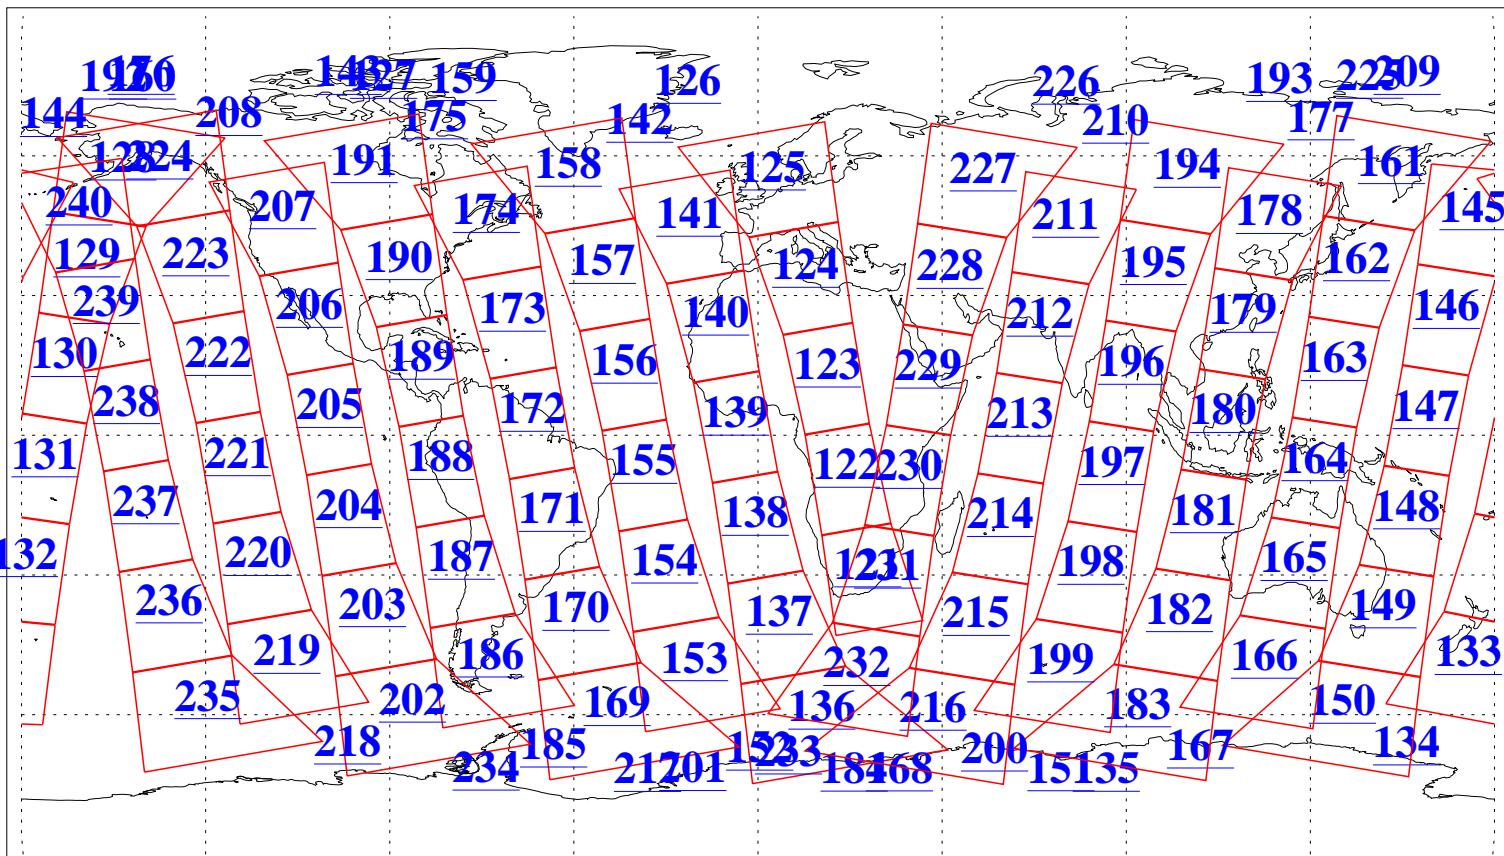

L1B Availability
AMSU Granules: 239
HSB Granules: 0
AIRS Granules: 240

3 Jan 2019
DoY 3
Aqua Day 6088
Granules: 1 to 120

Granules: 121 to 240

Legend: AMSU Available, HSB Available, AIRS Available

L1B Availability
AMSU Granules: 239
HSB Granules: 0
AIRS Granules: 240

3 Jan 2019
DoY 3
Aqua Day 6088
Ascending Granules

Descending Granules

Legend: AMSU Available, HSB Available, AIRS Available

L1B Availability
 AMSU Granules: 239
 HSB Granules: 0
 AIRS Granules: 240

3 Jan 2019
 DoY 3
 Aqua Day 6088

Northern Hemisphere Granules

Southern Hemisphere Granules

Legend: AMSU Available, HSB Available, AIRS Available