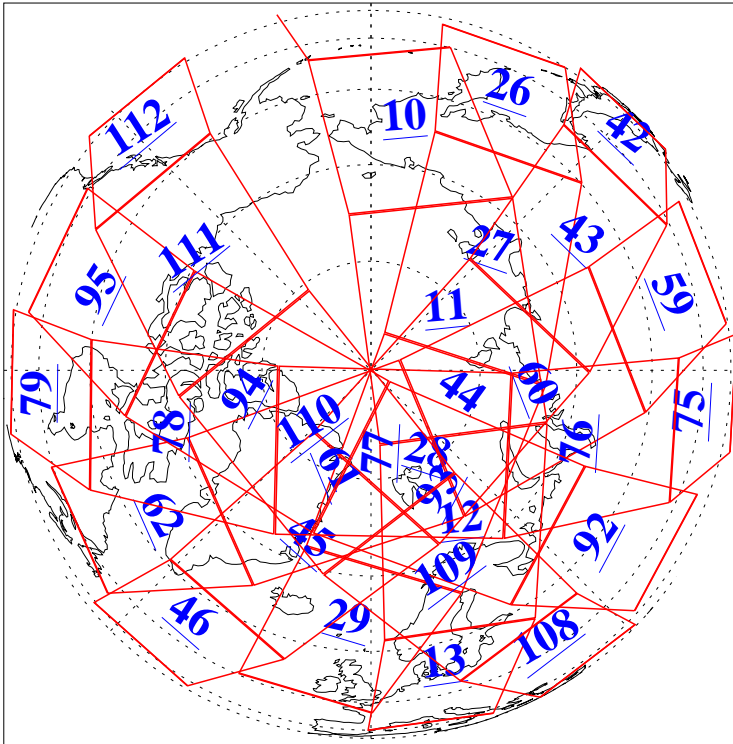

L1B Availability
AMSU Granules: 239
HSB Granules: 0
AIRS Granules: 240

3 Jan 2019
DoY 3
Aqua Day 6088
Granules: 1 to 120

Granules: 121 to 240

Legend: AMSU Available, HSB Available, AIRS Available

L1B Availability
AMSU Granules: 239
HSB Granules: 0
AIRS Granules: 240

3 Jan 2019
DoY 3
Aqua Day 6088
Ascending Granules

Descending Granules

Legend: AMSU Available, HSB Available, AIRS Available

L1B Availability
 AMSU Granules: 239
 HSB Granules: 0
 AIRS Granules: 240

3 Jan 2019
 DoY 3
 Aqua Day 6088

Northern Hemisphere Granules

Southern Hemisphere Granules

Legend: AMSU Available, HSB Available, AIRS Available