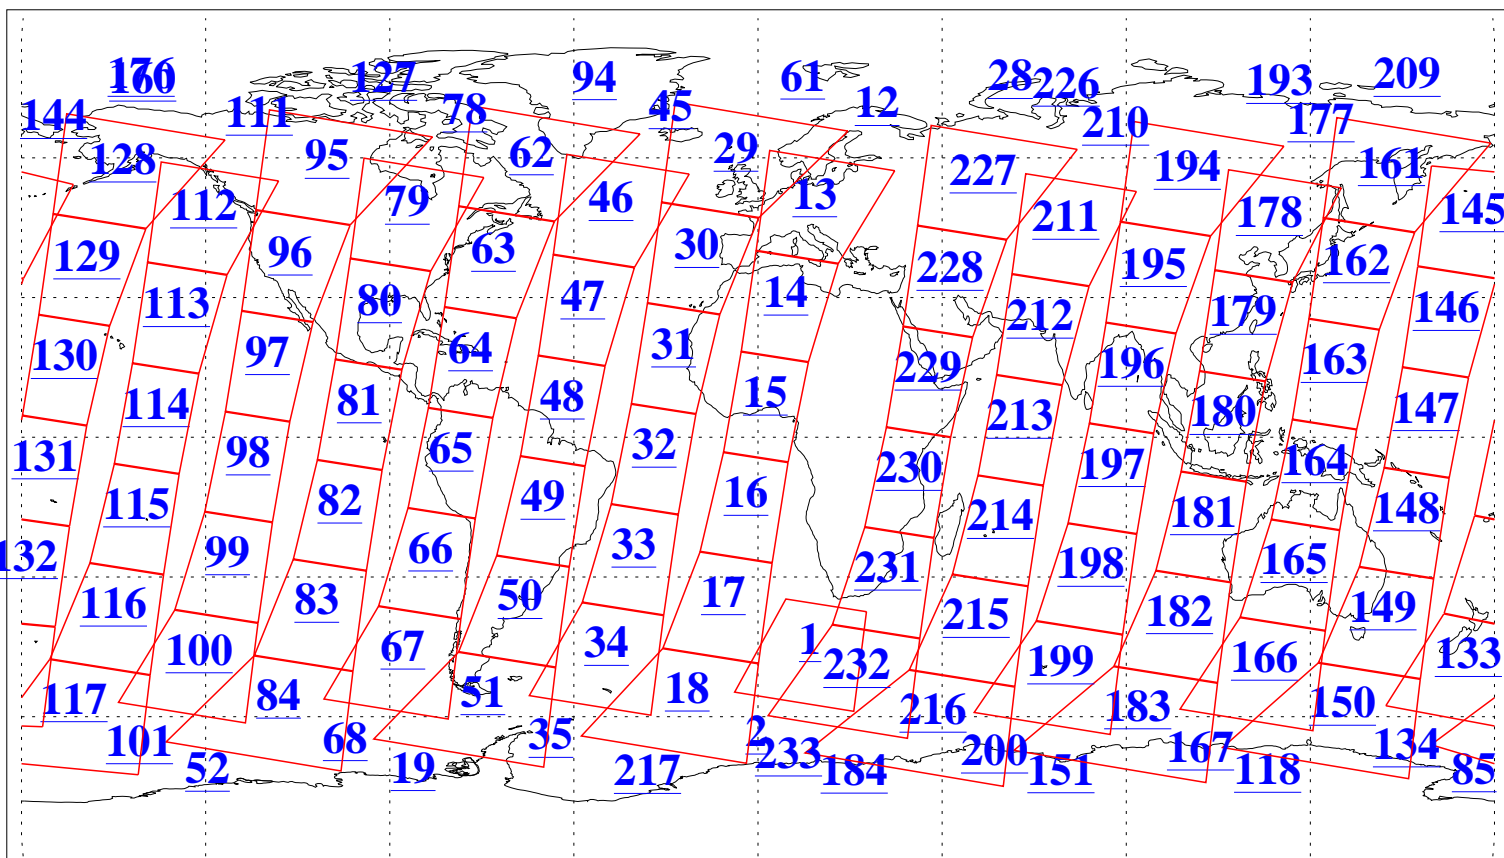

L1B Availability
AMSU Granules: 239
HSB Granules: 0
AIRS Granules: 240

3 Jan 2019
DoY 3
Aqua Day 6088
Granules: 1 to 120

Granules: 121 to 240

Legend: AMSU Available, HSB Available, AIRS Available

L1B Availability
AMSU Granules: 239
HSB Granules: 0
AIRS Granules: 240

3 Jan 2019
DoY 3
Aqua Day 6088
Ascending Granules

Descending Granules

Legend: AMSU Available, HSB Available, AIRS Available

L1B Availability
 AMSU Granules: 239
 HSB Granules: 0
 AIRS Granules: 240

3 Jan 2019
 DoY 3
 Aqua Day 6088

Northern Hemisphere Granules

Southern Hemisphere Granules

Legend: AMSU Available, HSB Available, AIRS Available