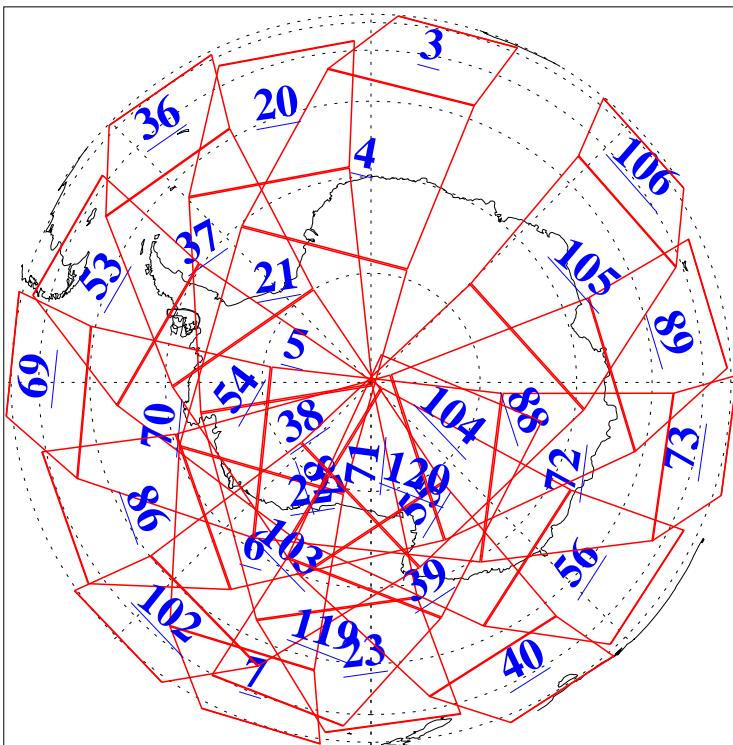

L1B Availability
AMSU Granules: 240
HSB Granules: 0
AIRS Granules: 240

1 Jan 2019
DoY 1
Aqua Day 6086
Granules: 1 to 120

Granules: 121 to 240

Legend: AMSU Available, HSB Available, AIRS Available

L1B Availability
AMSU Granules: 240
HSB Granules: 0
AIRS Granules: 240

1 Jan 2019
DoY 1
Aqua Day 6086
Ascending Granules

Descending Granules

Legend: AMSU Available, HSB Available, AIRS Available

L1B Availability
 AMSU Granules: 240
 HSB Granules: 0
 AIRS Granules: 240

1 Jan 2019
 DoY 1
 Aqua Day 6086

Northern Hemisphere Granules

Southern Hemisphere Granules

Legend: AMSU Available, HSB Available, AIRS Available