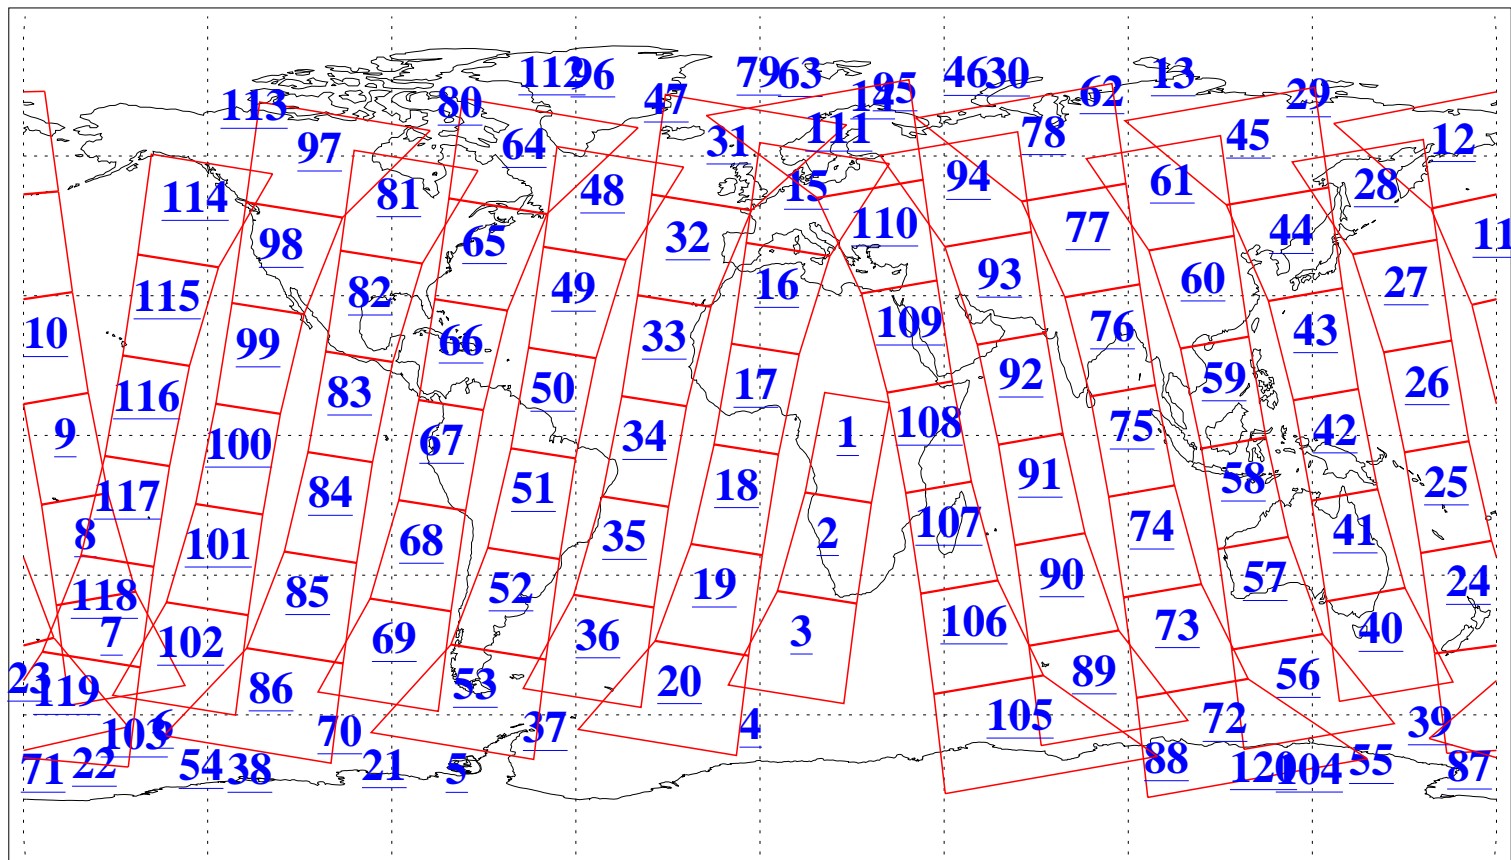

L1B Availability
AMSU Granules: 240
HSB Granules: 0
AIRS Granules: 240

1 Jan 2019
DoY 1
Aqua Day 6086
Granules: 1 to 120

Granules: 121 to 240

Legend: AMSU Available, HSB Available, AIRS Available

L1B Availability
AMSU Granules: 240
HSB Granules: 0
AIRS Granules: 240

1 Jan 2019
DoY 1
Aqua Day 6086
Ascending Granules

Descending Granules

Legend: AMSU Available, HSB Available, AIRS Available

L1B Availability
 AMSU Granules: 240
 HSB Granules: 0
 AIRS Granules: 240

1 Jan 2019
 DoY 1
 Aqua Day 6086

Northern Hemisphere Granules

Southern Hemisphere Granules

Legend: AMSU Available, HSB Available, AIRS Available