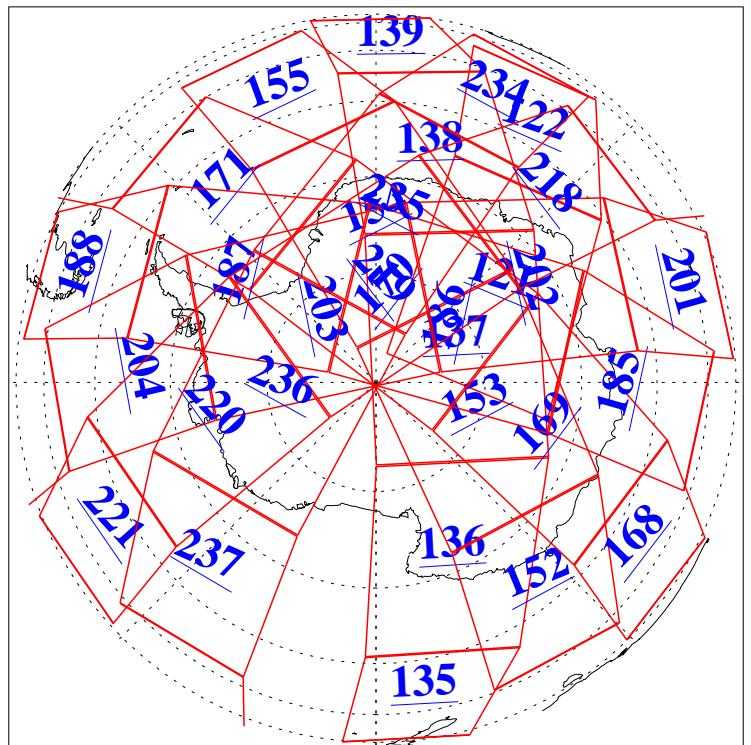

L1B Availability
AMSU Granules: 240
HSB Granules: 0
AIRS Granules: 240

1 Jan 2019
DoY 1
Aqua Day 6086
Granules: 1 to 120

Granules: 121 to 240

Legend: AMSU Available, HSB Available, AIRS Available

L1B Availability
AMSU Granules: 240
HSB Granules: 0
AIRS Granules: 240

1 Jan 2019
DoY 1
Aqua Day 6086
Ascending Granules

Descending Granules

Legend: AMSU Available, HSB Available, AIRS Available

L1B Availability
 AMSU Granules: 240
 HSB Granules: 0
 AIRS Granules: 240

1 Jan 2019
 DoY 1
 Aqua Day 6086

Northern Hemisphere Granules

Southern Hemisphere Granules

Legend: AMSU Available, HSB Available, AIRS Available