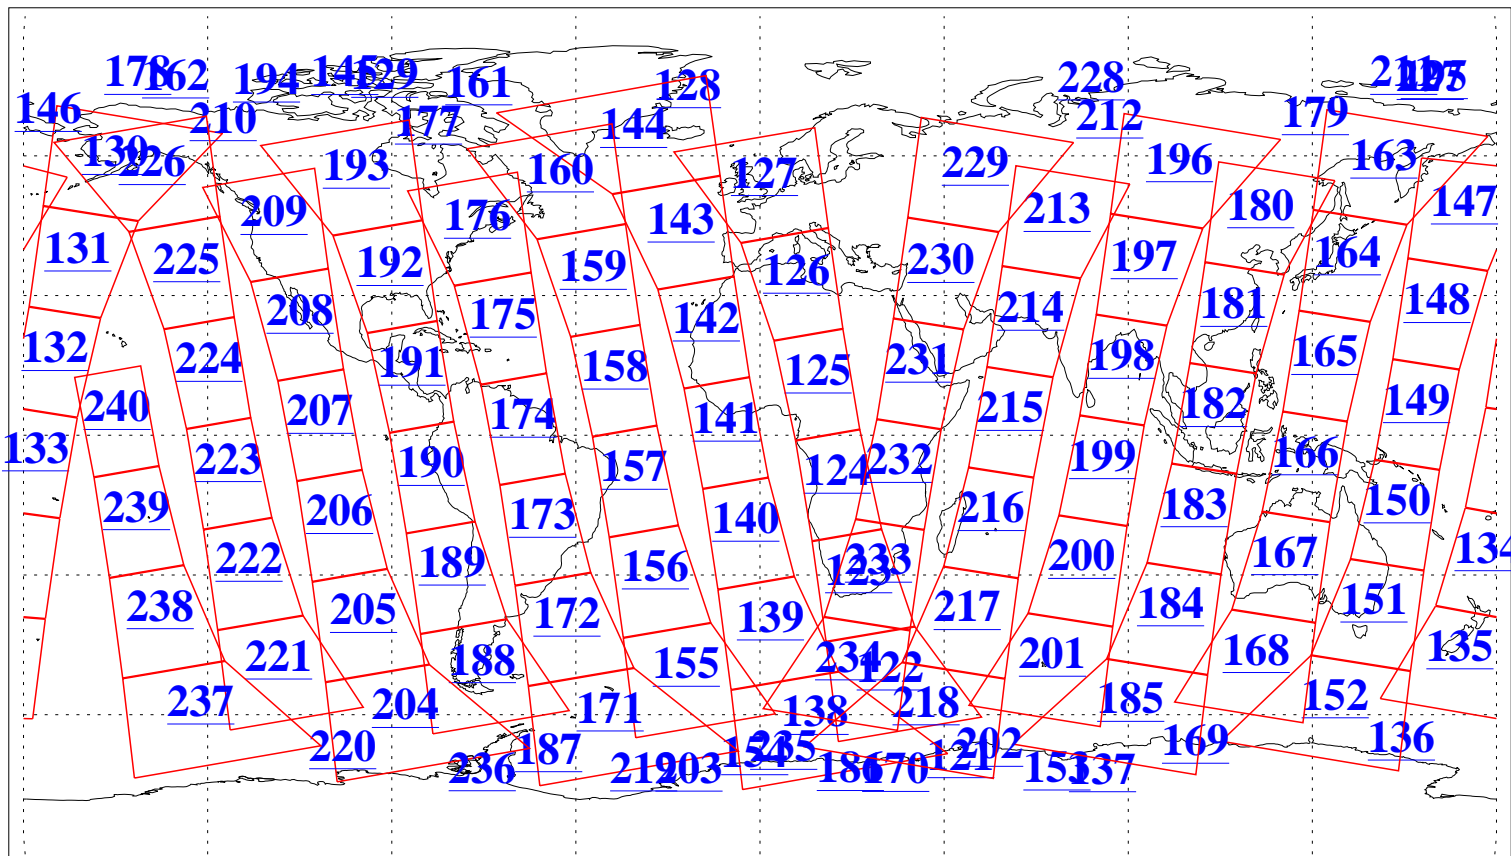

L1B Availability
AMSU Granules: 240
HSB Granules: 0
AIRS Granules: 240

1 Jan 2019
DoY 1
Aqua Day 6086
Granules: 1 to 120

Granules: 121 to 240

Legend: AMSU Available, HSB Available, AIRS Available

L1B Availability
AMSU Granules: 240
HSB Granules: 0
AIRS Granules: 240

1 Jan 2019
DoY 1
Aqua Day 6086
Ascending Granules

Descending Granules

Legend: AMSU Available, HSB Available, AIRS Available

L1B Availability
 AMSU Granules: 240
 HSB Granules: 0
 AIRS Granules: 240

1 Jan 2019
 DoY 1
 Aqua Day 6086

Northern Hemisphere Granules

Southern Hemisphere Granules

Legend: AMSU Available, HSB Available, AIRS Available