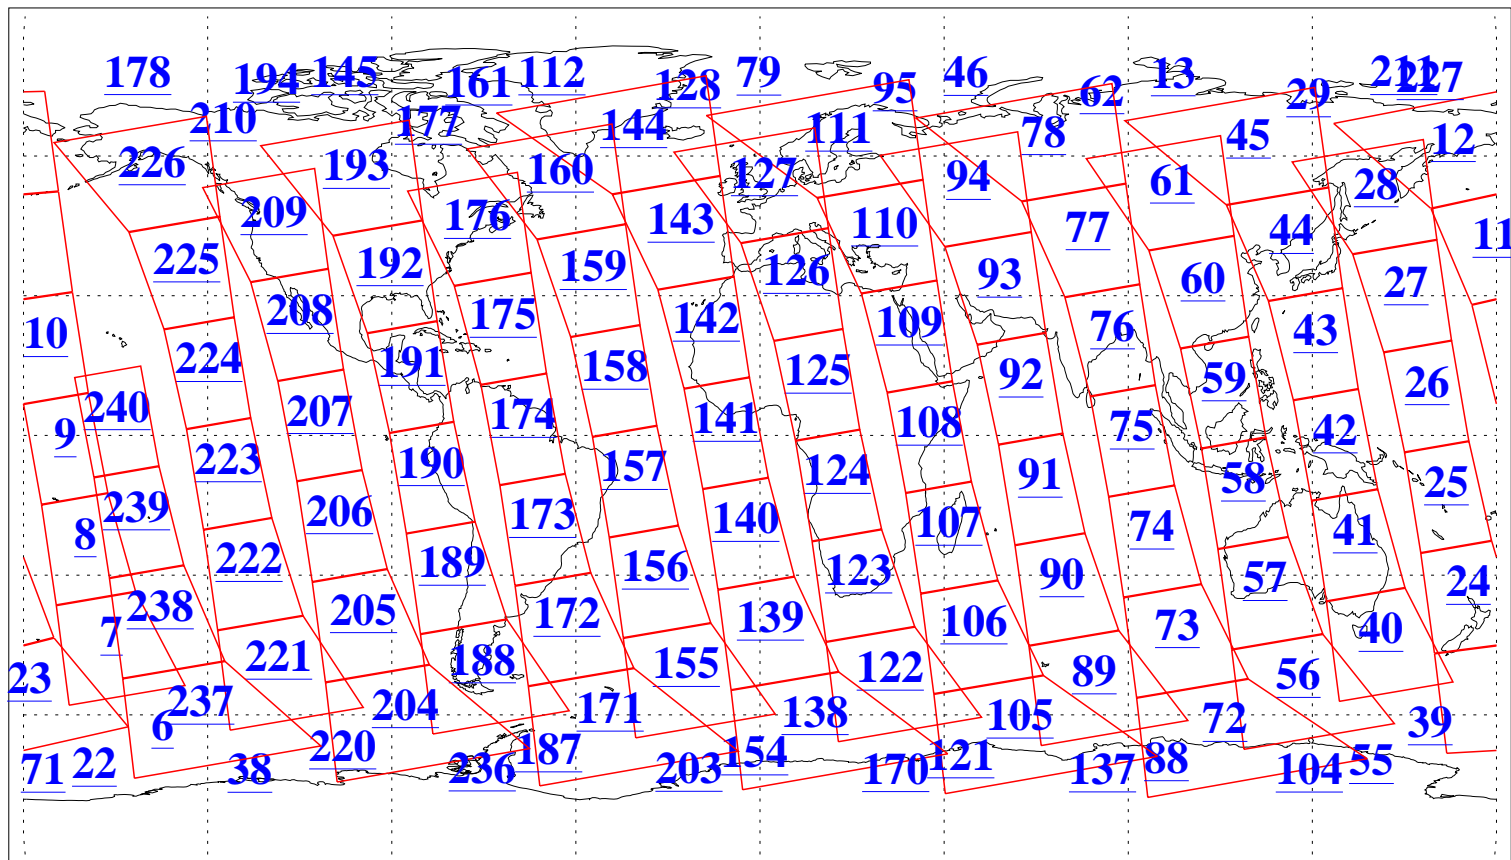

L1B Availability
AMSU Granules: 240
HSB Granules: 0
AIRS Granules: 240

1 Jan 2019
DoY 1
Aqua Day 6086
Granules: 1 to 120

Granules: 121 to 240

Legend: AMSU Available, HSB Available, AIRS Available

L1B Availability
AMSU Granules: 240
HSB Granules: 0
AIRS Granules: 240

1 Jan 2019
DoY 1
Aqua Day 6086
Ascending Granules

Descending Granules

Legend: AMSU Available, HSB Available, AIRS Available

L1B Availability
 AMSU Granules: 240
 HSB Granules: 0
 AIRS Granules: 240

1 Jan 2019
 DoY 1
 Aqua Day 6086

Northern Hemisphere Granules

Southern Hemisphere Granules

Legend: AMSU Available, HSB Available, AIRS Available