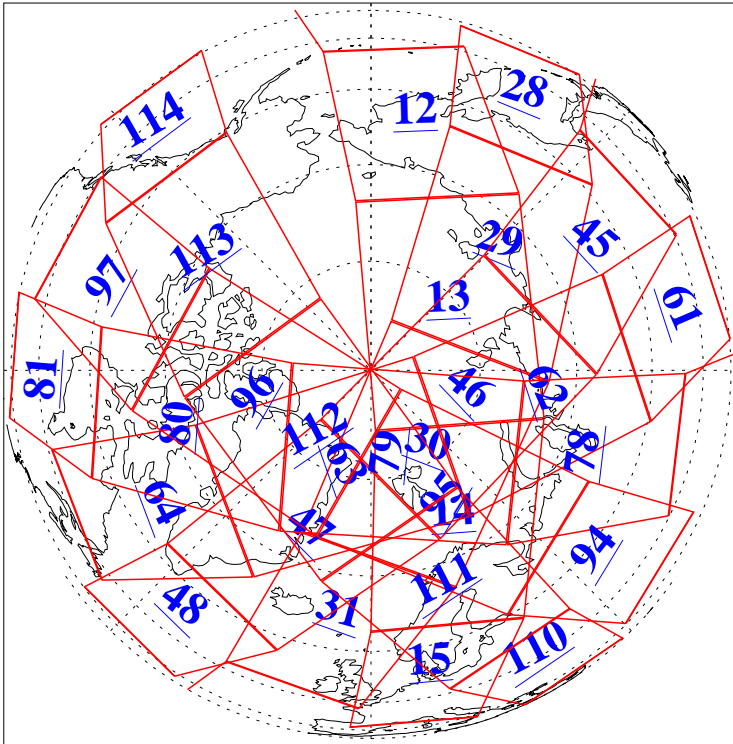

L1B Availability
AMSU Granules: 240
HSB Granules: 0
AIRS Granules: 240

1 Jan 2019
DoY 1
Aqua Day 6086
Granules: 1 to 120

Granules: 121 to 240

Legend: AMSU Available, HSB Available, AIRS Available

L1B Availability
AMSU Granules: 240
HSB Granules: 0
AIRS Granules: 240

1 Jan 2019
DoY 1
Aqua Day 6086
Ascending Granules

Descending Granules

Legend: AMSU Available, HSB Available, AIRS Available

L1B Availability
 AMSU Granules: 240
 HSB Granules: 0
 AIRS Granules: 240

1 Jan 2019
 DoY 1
 Aqua Day 6086

Northern Hemisphere Granules

Southern Hemisphere Granules

Legend: AMSU Available, HSB Available, AIRS Available