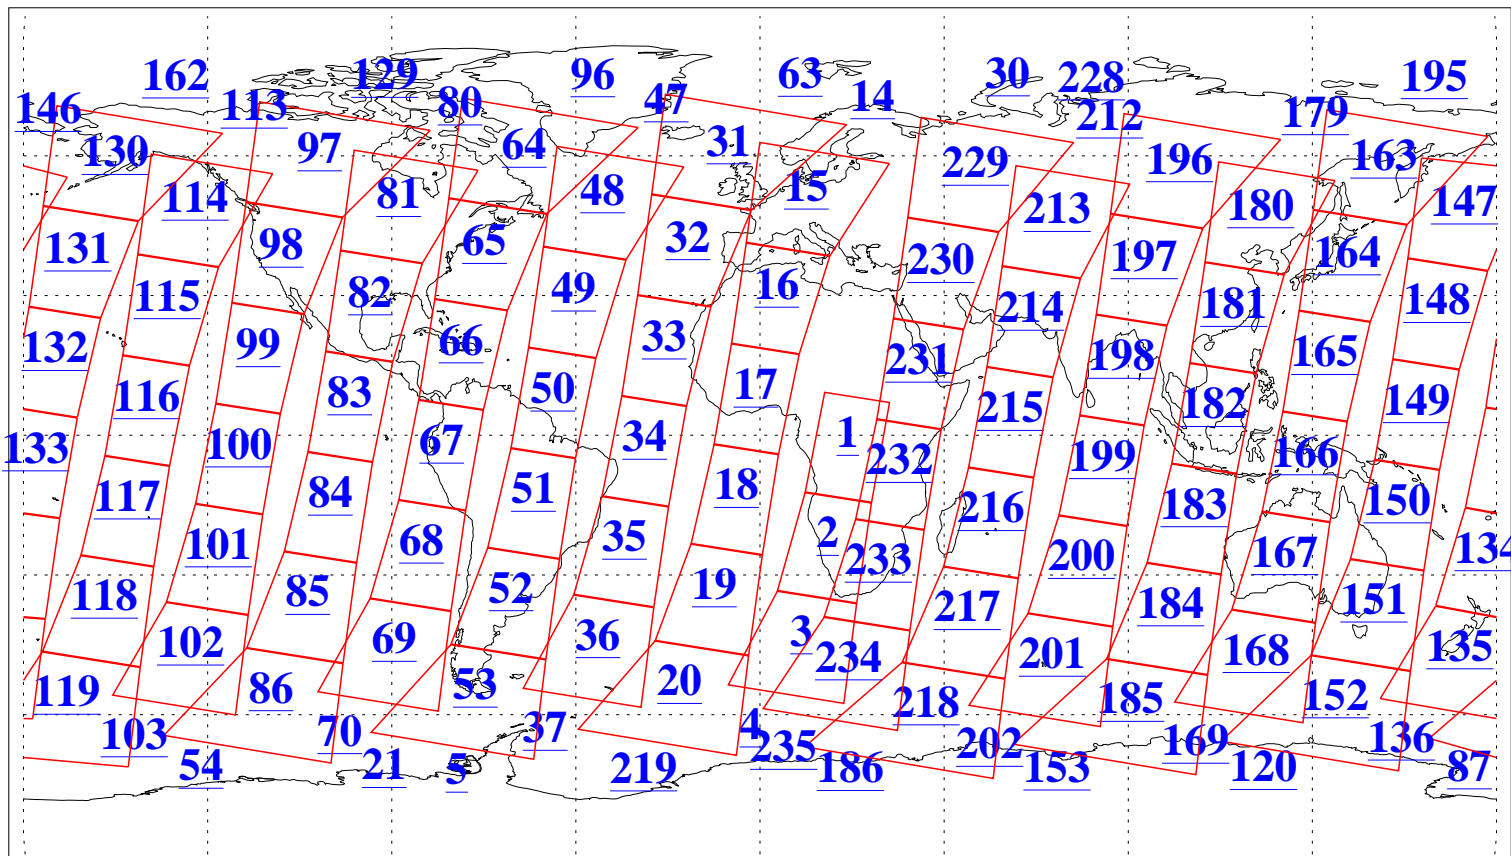

L1B Availability
AMSU Granules: 240
HSB Granules: 0
AIRS Granules: 240

1 Jan 2019
DoY 1
Aqua Day 6086
Granules: 1 to 120

Granules: 121 to 240

Legend: AMSU Available, HSB Available, AIRS Available

L1B Availability
AMSU Granules: 240
HSB Granules: 0
AIRS Granules: 240

1 Jan 2019
DoY 1
Aqua Day 6086
Ascending Granules

Descending Granules

Legend: AMSU Available, HSB Available, AIRS Available

L1B Availability
 AMSU Granules: 240
 HSB Granules: 0
 AIRS Granules: 240

1 Jan 2019
 DoY 1
 Aqua Day 6086

Northern Hemisphere Granules

Southern Hemisphere Granules

Legend: AMSU Available, HSB Available, AIRS Available