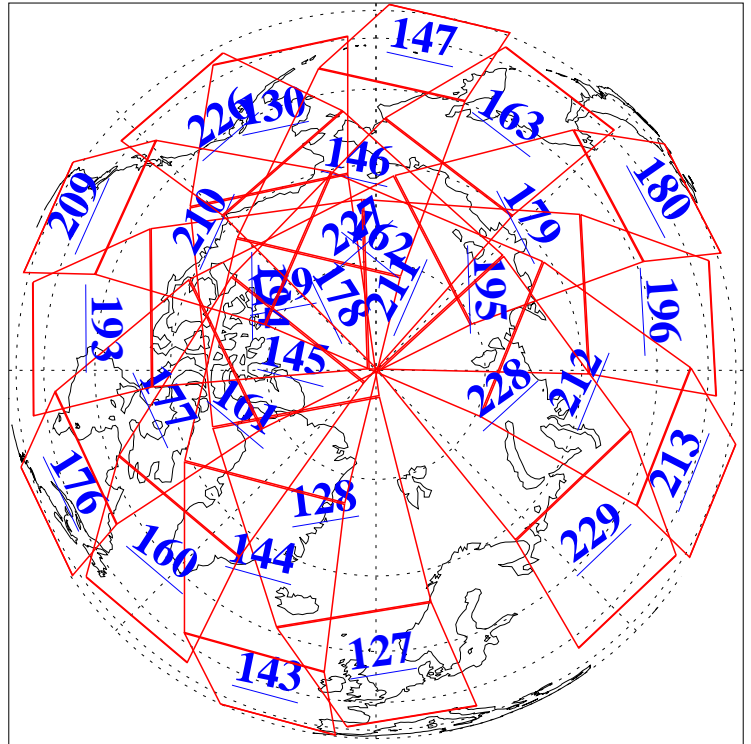

1 Jan 2019
DoY 1
Aqua Day 6086
Ascending Granules

Descending Granules

Legend: AMSU Available, HSB Available, AIRS Available

L1B Availability
 AMSU Granules: 240
 HSB Granules: 0
 AIRS Granules: 240

1 Jan 2019
 DoY 1
 Aqua Day 6086

Northern Hemisphere Granules

Southern Hemisphere Granules

Legend: AMSU Available, HSB Available, AIRS Available