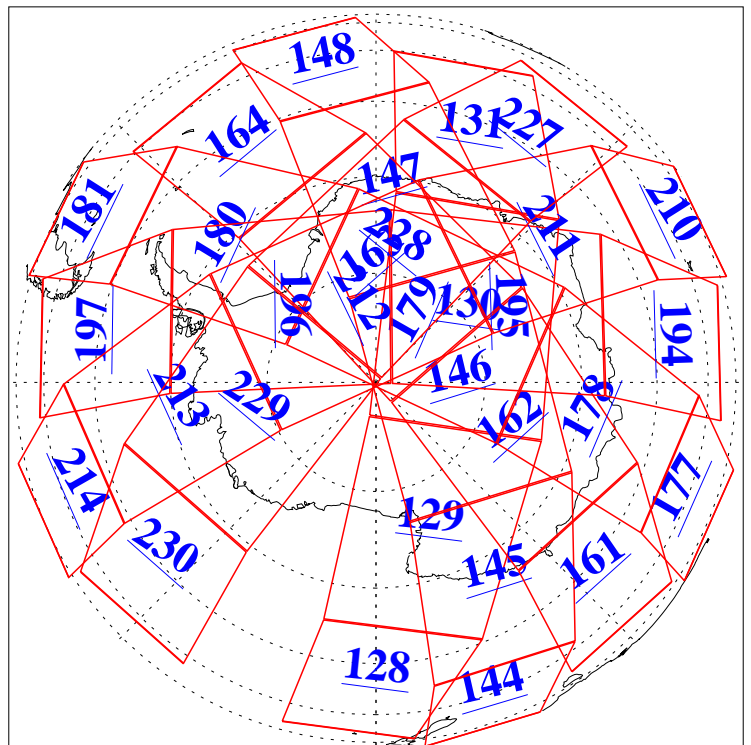

L1B Availability  
AMSU Granules: 240  
HSB Granules: 0  
AIRS Granules: 240

31 Dec 2018  
DoY 365  
Aqua Day 6085

Ascending Granules

Descending Granules

Legend: AMSU Available, HSB Available, AIRS Available

L1B Availability  
 AMSU Granules: 240  
 HSB Granules: 0  
 AIRS Granules: 240

31 Dec 2018  
 DoY 365  
 Aqua Day 6085

Northern Hemisphere Granules

Southern Hemisphere Granules

Legend: AMSU Available, HSB Available, AIRS Available