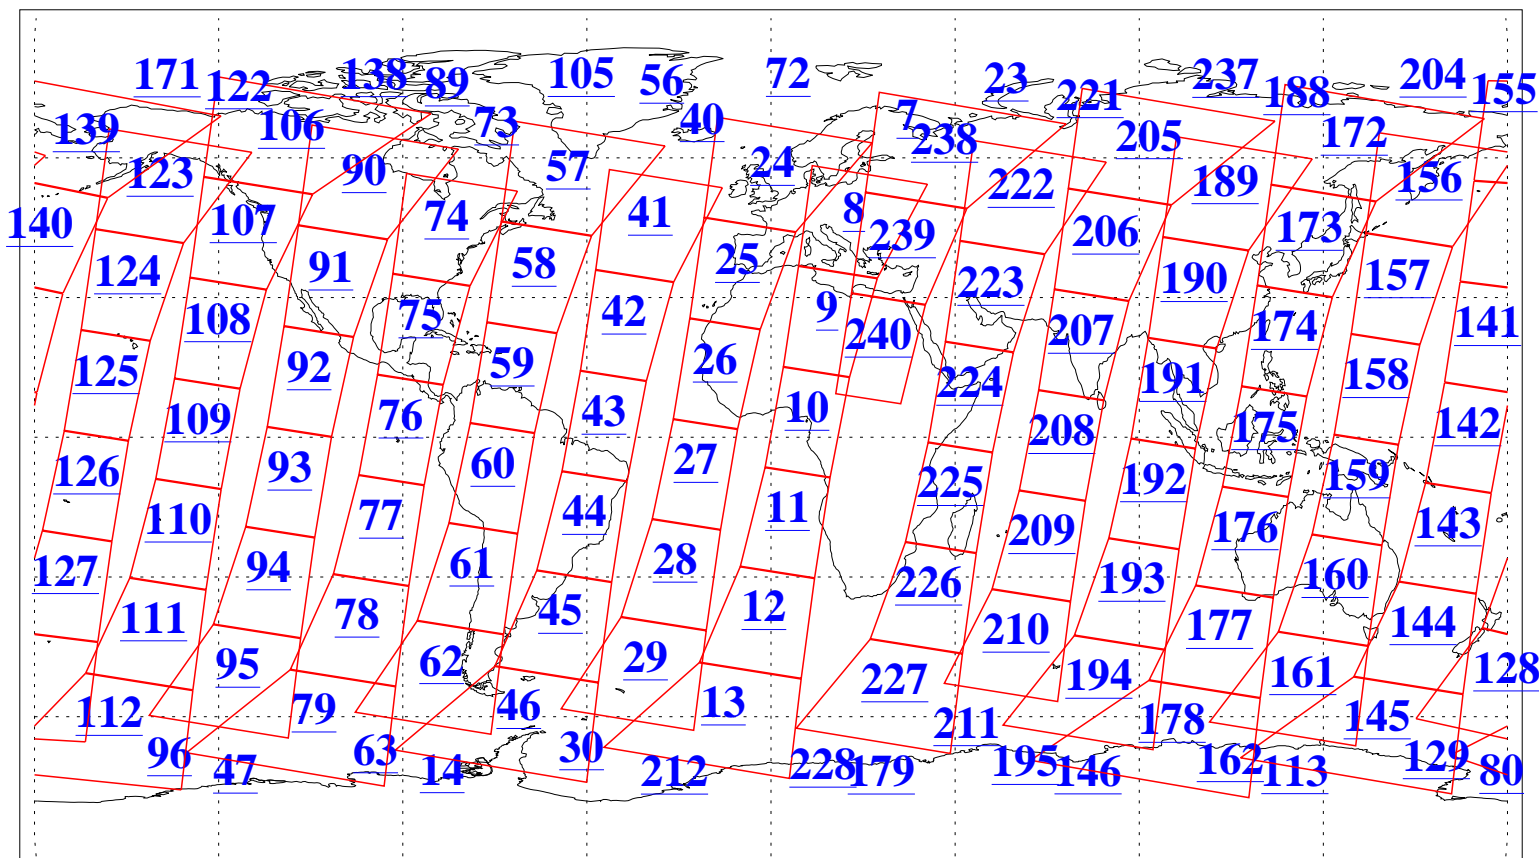

L1B Availability  
AMSU Granules: 240  
HSB Granules: 0  
AIRS Granules: 240

31 Dec 2018  
DoY 365  
Aqua Day 6085  
Granules: 1 to 120

Granules: 121 to 240

Legend: AMSU Available, HSB Available, AIRS Available

L1B Availability  
AMSU Granules: 240  
HSB Granules: 0  
AIRS Granules: 240

31 Dec 2018  
DoY 365  
Aqua Day 6085

Ascending Granules

Descending Granules

Legend: AMSU Available, HSB Available, AIRS Available

L1B Availability  
 AMSU Granules: 240  
 HSB Granules: 0  
 AIRS Granules: 240

31 Dec 2018  
 DoY 365  
 Aqua Day 6085

Northern Hemisphere Granules

Southern Hemisphere Granules

Legend: AMSU Available, HSB Available, AIRS Available