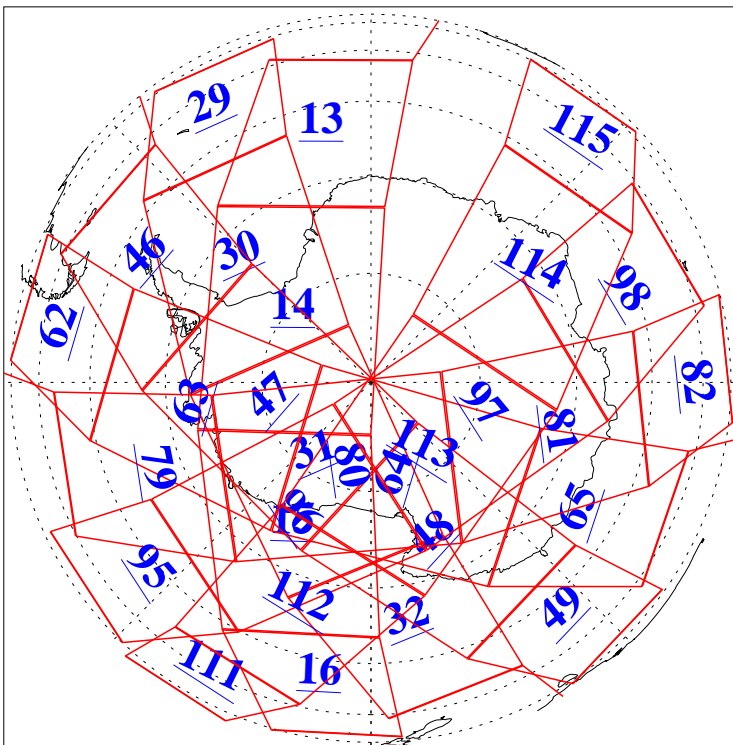

L1B Availability  
AMSU Granules: 240  
HSB Granules: 0  
AIRS Granules: 240

31 Dec 2018  
DoY 365  
Aqua Day 6085  
Granules: 1 to 120

Granules: 121 to 240

Legend: AMSU Available, HSB Available, AIRS Available

L1B Availability  
AMSU Granules: 240  
HSB Granules: 0  
AIRS Granules: 240

31 Dec 2018  
DoY 365  
Aqua Day 6085

Ascending Granules

Descending Granules

Legend: AMSU Available, HSB Available, AIRS Available

L1B Availability  
 AMSU Granules: 240  
 HSB Granules: 0  
 AIRS Granules: 240

31 Dec 2018  
 DoY 365  
 Aqua Day 6085

Northern Hemisphere Granules

Southern Hemisphere Granules

Legend: AMSU Available, HSB Available, AIRS Available