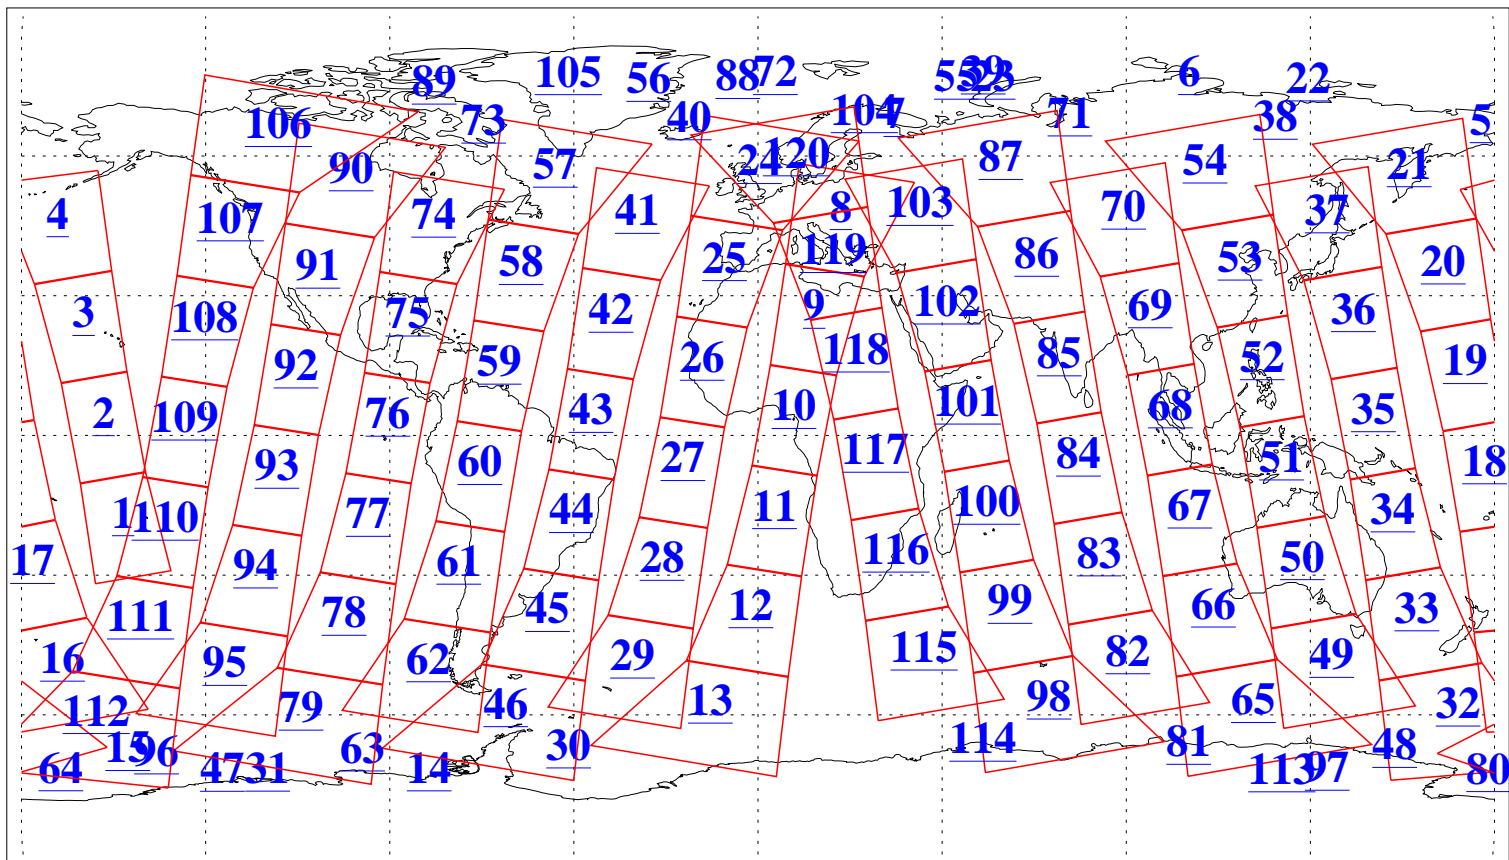

L1B Availability  
AMSU Granules: 240  
HSB Granules: 0  
AIRS Granules: 240

31 Dec 2018  
DoY 365  
Aqua Day 6085  
Granules: 1 to 120

Granules: 121 to 240

Legend: AMSU Available, HSB Available, AIRS Available

L1B Availability  
AMSU Granules: 240  
HSB Granules: 0  
AIRS Granules: 240

31 Dec 2018  
DoY 365  
Aqua Day 6085

Ascending Granules

Descending Granules

Legend: AMSU Available, HSB Available, AIRS Available

L1B Availability  
 AMSU Granules: 240  
 HSB Granules: 0  
 AIRS Granules: 240

31 Dec 2018  
 DoY 365  
 Aqua Day 6085

Northern Hemisphere Granules

Southern Hemisphere Granules

Legend: AMSU Available, HSB Available, AIRS Available