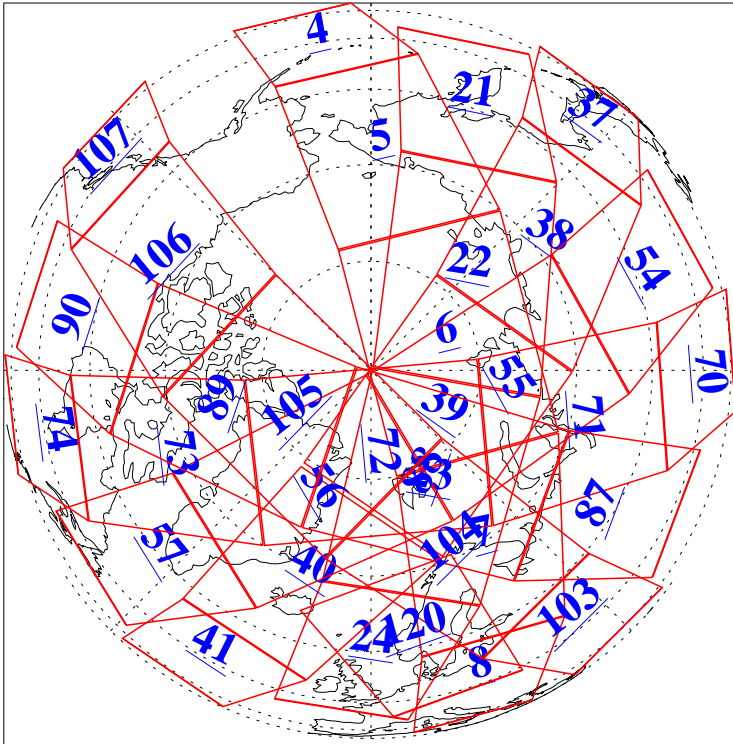

L1B Availability  
AMSU Granules: 240  
HSB Granules: 0  
AIRS Granules: 240

31 Dec 2018  
DoY 365  
Aqua Day 6085  
Granules: 1 to 120

Granules: 121 to 240

Legend: AMSU Available, HSB Available, AIRS Available

L1B Availability  
AMSU Granules: 240  
HSB Granules: 0  
AIRS Granules: 240

31 Dec 2018  
DoY 365  
Aqua Day 6085

Ascending Granules

Descending Granules

Legend: AMSU Available, HSB Available, AIRS Available

L1B Availability  
 AMSU Granules: 240  
 HSB Granules: 0  
 AIRS Granules: 240

31 Dec 2018  
 DoY 365  
 Aqua Day 6085

Northern Hemisphere Granules

Southern Hemisphere Granules

Legend: AMSU Available, HSB Available, AIRS Available