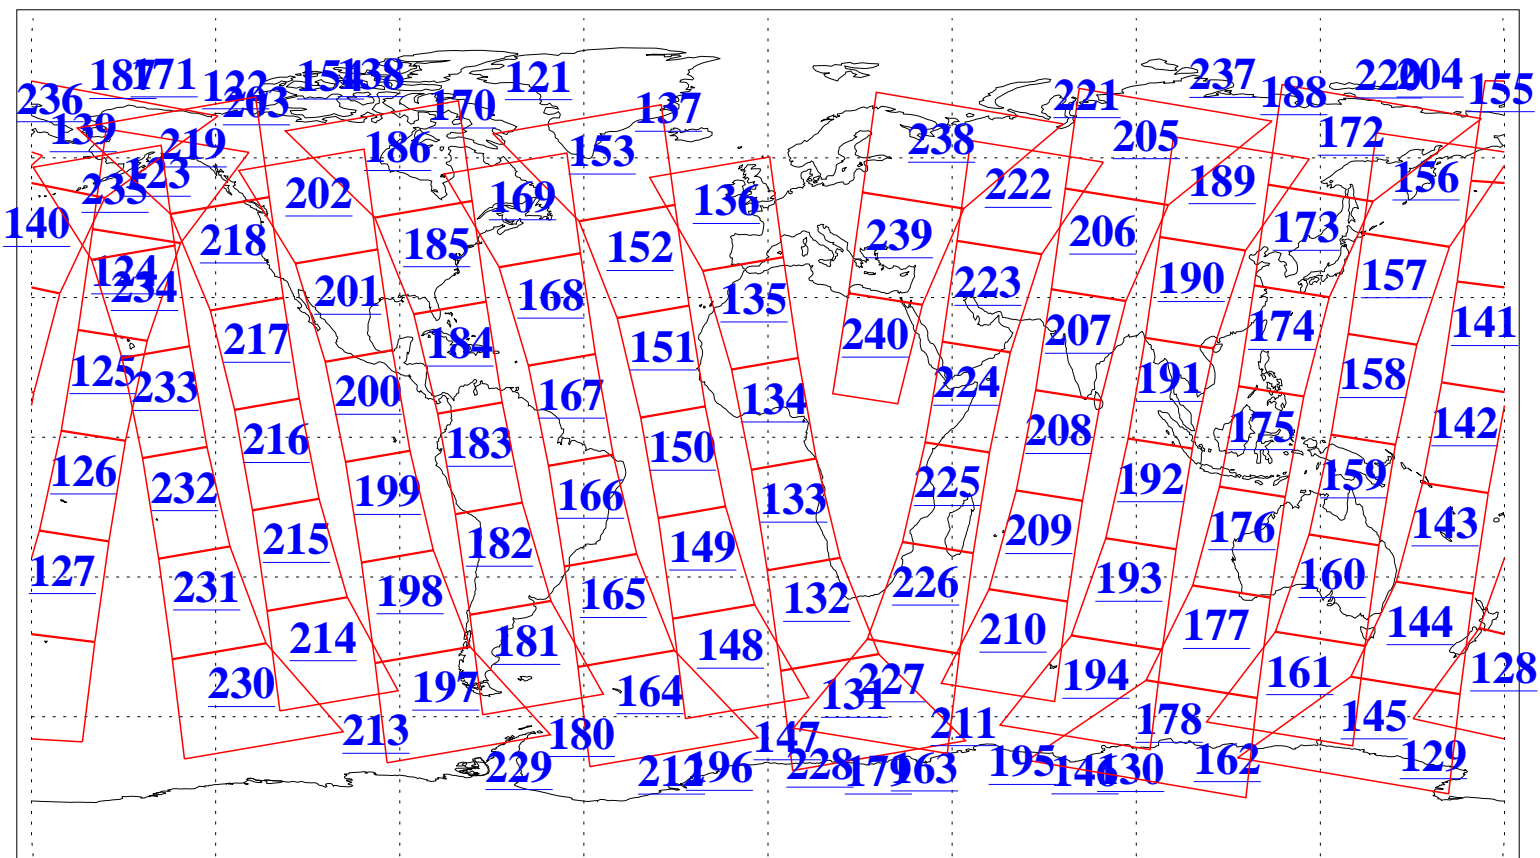

L1B Availability  
AMSU Granules: 240  
HSB Granules: 0  
AIRS Granules: 240

31 Dec 2018  
DoY 365  
Aqua Day 6085  
Granules: 1 to 120

Granules: 121 to 240

Legend: AMSU Available, HSB Available, AIRS Available

L1B Availability  
AMSU Granules: 240  
HSB Granules: 0  
AIRS Granules: 240

31 Dec 2018  
DoY 365  
Aqua Day 6085

Ascending Granules

Descending Granules

Legend: AMSU Available, HSB Available, AIRS Available

L1B Availability  
 AMSU Granules: 240  
 HSB Granules: 0  
 AIRS Granules: 240

31 Dec 2018  
 DoY 365  
 Aqua Day 6085

Northern Hemisphere Granules

Southern Hemisphere Granules

Legend: AMSU Available, HSB Available, AIRS Available