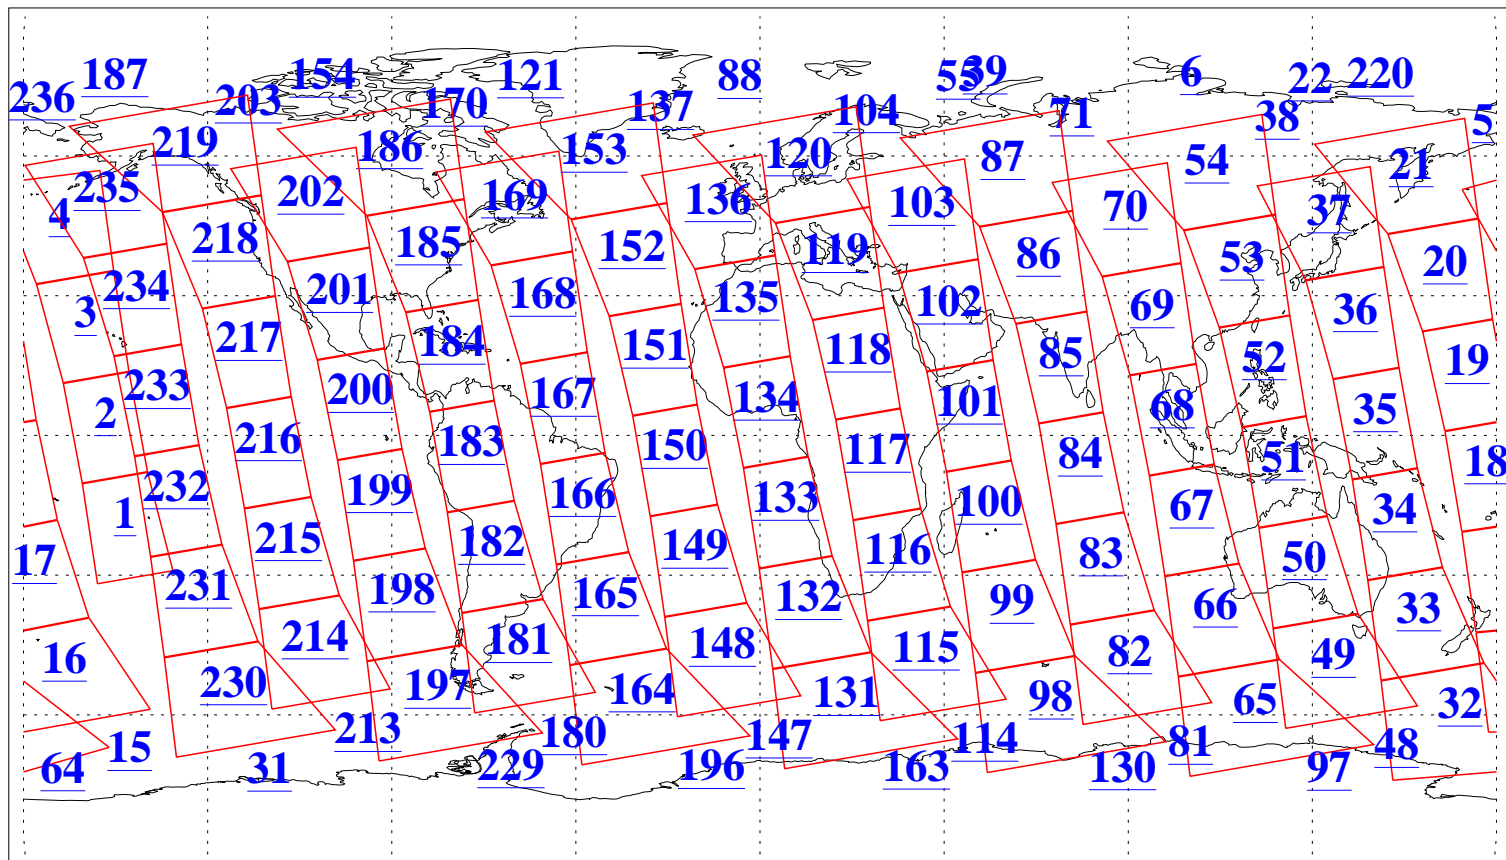

L1B Availability  
AMSU Granules: 240  
HSB Granules: 0  
AIRS Granules: 240

31 Dec 2018  
DoY 365  
Aqua Day 6085  
Granules: 1 to 120

Granules: 121 to 240

Legend: AMSU Available, HSB Available, AIRS Available

L1B Availability  
AMSU Granules: 240  
HSB Granules: 0  
AIRS Granules: 240

31 Dec 2018  
DoY 365  
Aqua Day 6085

Ascending Granules

Descending Granules

Legend: AMSU Available, HSB Available, AIRS Available

L1B Availability  
 AMSU Granules: 240  
 HSB Granules: 0  
 AIRS Granules: 240

31 Dec 2018  
 DoY 365  
 Aqua Day 6085

Northern Hemisphere Granules

Southern Hemisphere Granules

Legend: AMSU Available, HSB Available, AIRS Available