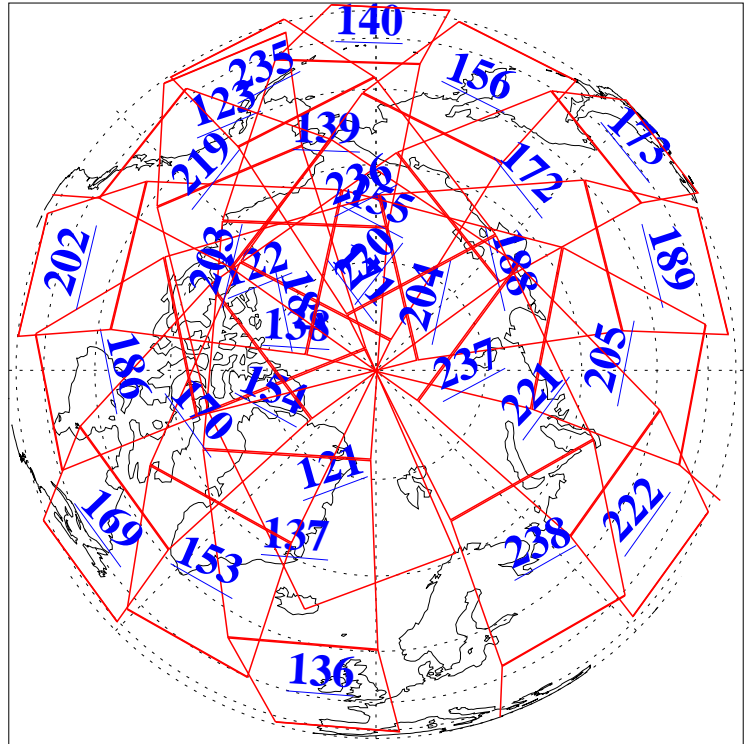

L1B Availability  
AMSU Granules: 240  
HSB Granules: 0  
AIRS Granules: 240

31 Dec 2018  
DoY 365  
Aqua Day 6085

Ascending Granules

Descending Granules

Legend: AMSU Available, HSB Available, AIRS Available

L1B Availability  
 AMSU Granules: 240  
 HSB Granules: 0  
 AIRS Granules: 240

31 Dec 2018  
 DoY 365  
 Aqua Day 6085

Northern Hemisphere Granules

Southern Hemisphere Granules

Legend: AMSU Available, HSB Available, AIRS Available