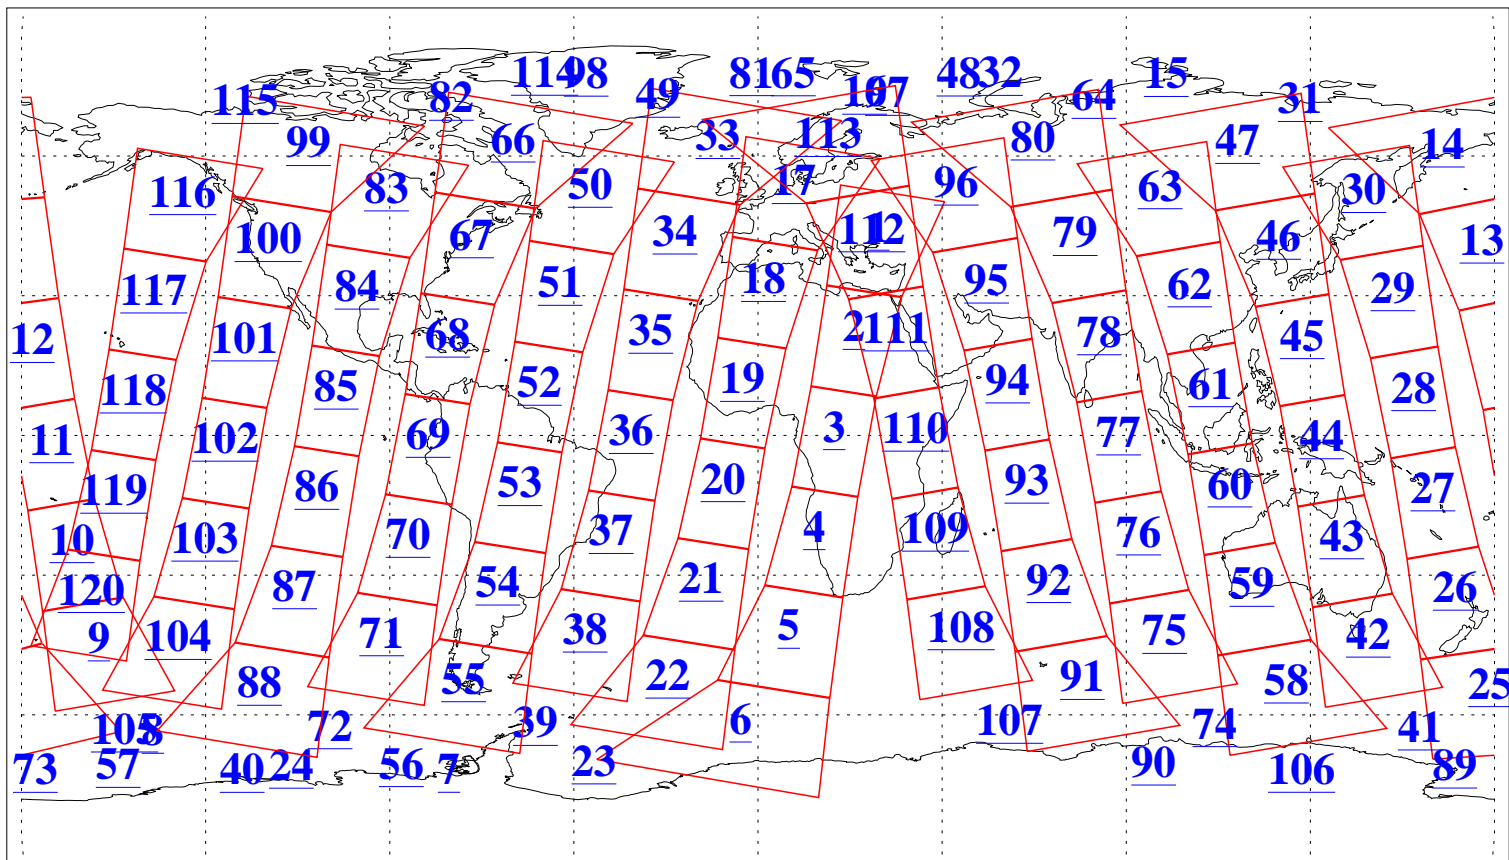

L1B Availability
AMSU Granules: 240
HSB Granules: 0
AIRS Granules: 240

30 Dec 2018
DoY 364
Aqua Day 6084
Granules: 1 to 120

Granules: 121 to 240

Legend: AMSU Available, HSB Available, AIRS Available

L1B Availability
AMSU Granules: 240
HSB Granules: 0
AIRS Granules: 240

30 Dec 2018
DoY 364
Aqua Day 6084
Ascending Granules

Descending Granules

Legend: AMSU Available, HSB Available, AIRS Available

L1B Availability
 AMSU Granules: 240
 HSB Granules: 0
 AIRS Granules: 240

30 Dec 2018
 DoY 364
 Aqua Day 6084

Northern Hemisphere Granules

Southern Hemisphere Granules

Legend: AMSU Available, HSB Available, AIRS Available