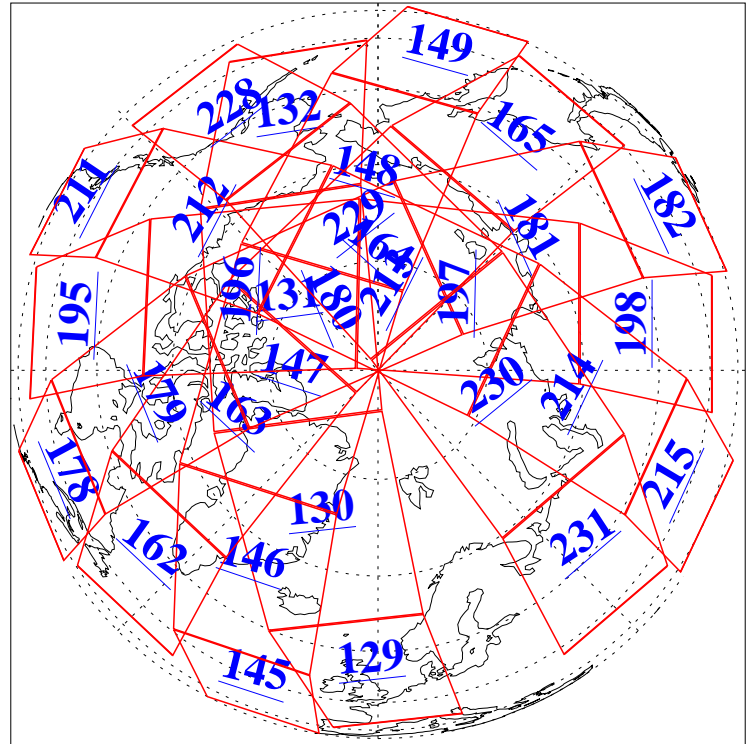

30 Dec 2018
DoY 364
Aqua Day 6084
Ascending Granules

Descending Granules

Legend: AMSU Available, HSB Available, AIRS Available

L1B Availability
 AMSU Granules: 240
 HSB Granules: 0
 AIRS Granules: 240

30 Dec 2018
 DoY 364
 Aqua Day 6084

Northern Hemisphere Granules

Southern Hemisphere Granules

Legend: AMSU Available, HSB Available, AIRS Available