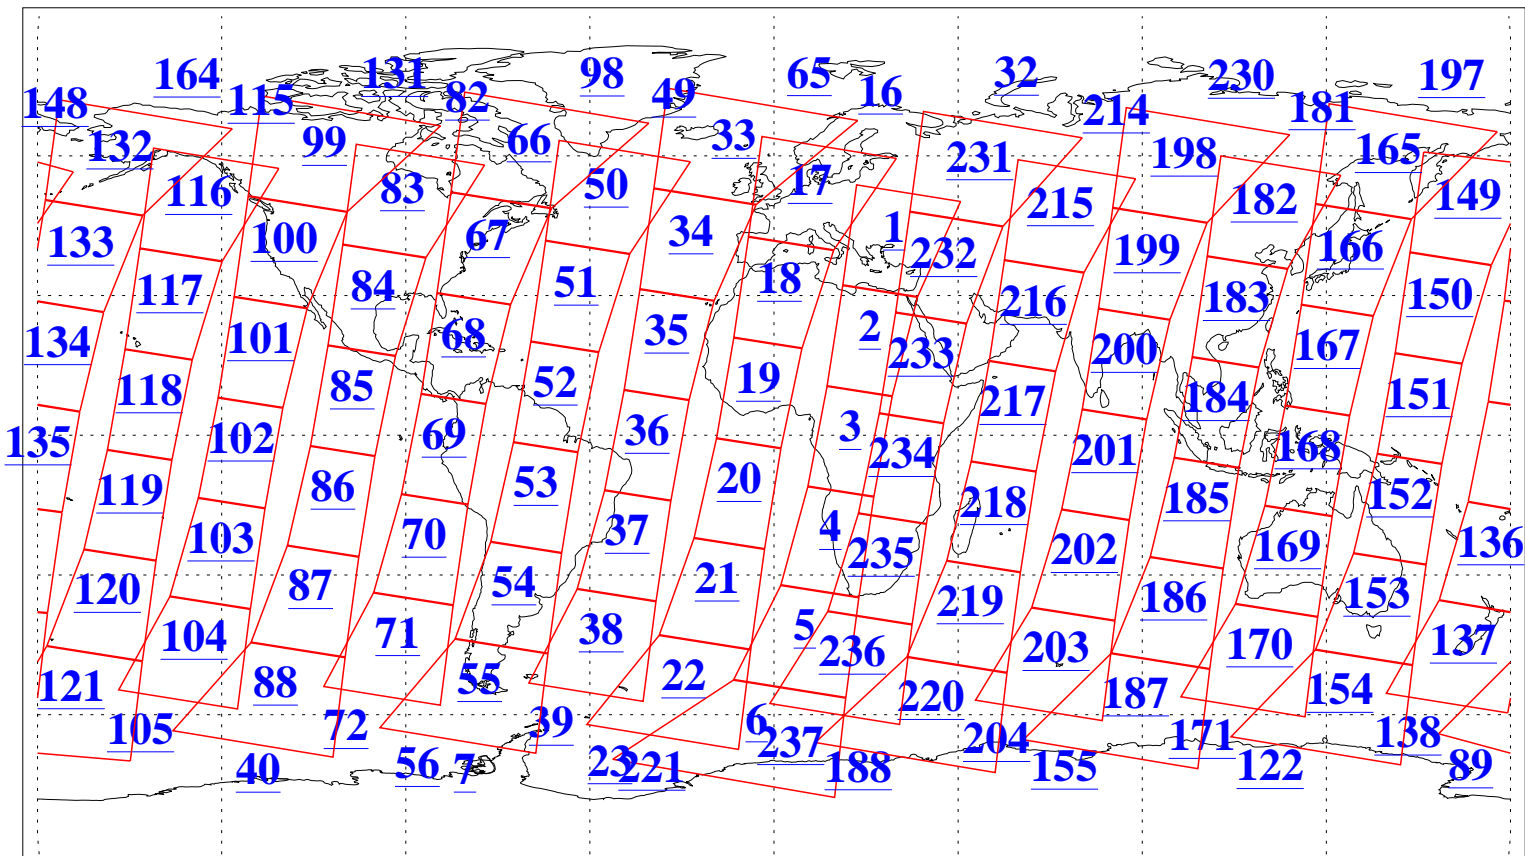

L1B Availability
AMSU Granules: 240
HSB Granules: 0
AIRS Granules: 240

30 Dec 2018
DoY 364
Aqua Day 6084
Granules: 1 to 120

Granules: 121 to 240

Legend: AMSU Available, HSB Available, AIRS Available

L1B Availability
AMSU Granules: 240
HSB Granules: 0
AIRS Granules: 240

30 Dec 2018
DoY 364
Aqua Day 6084
Ascending Granules

Descending Granules

Legend: AMSU Available, HSB Available, AIRS Available

L1B Availability
 AMSU Granules: 240
 HSB Granules: 0
 AIRS Granules: 240

30 Dec 2018
 DoY 364
 Aqua Day 6084

Northern Hemisphere Granules

Southern Hemisphere Granules

Legend: AMSU Available, HSB Available, AIRS Available