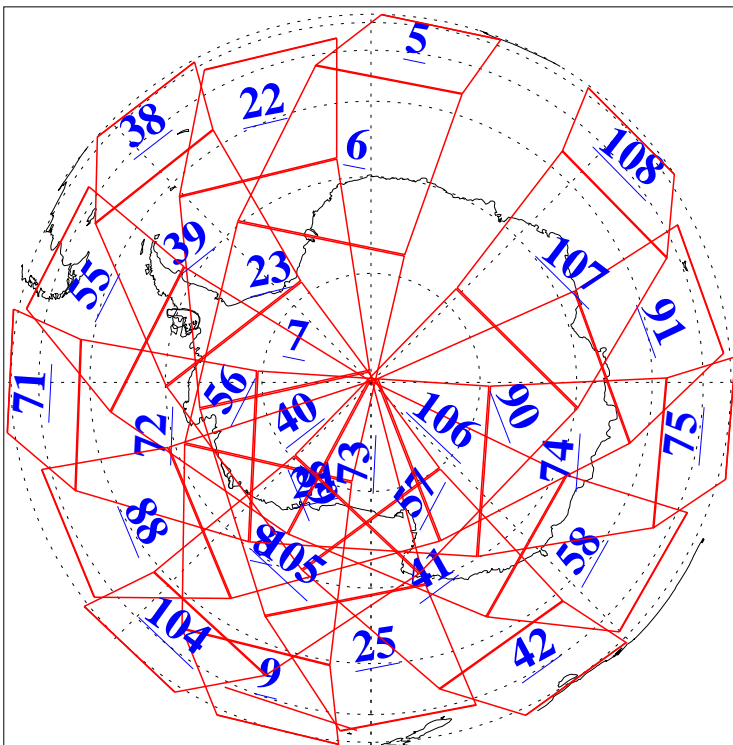

L1B Availability
AMSU Granules: 240
HSB Granules: 0
AIRS Granules: 240

30 Dec 2018
DoY 364
Aqua Day 6084
Granules: 1 to 120

Granules: 121 to 240

Legend: AMSU Available, HSB Available, AIRS Available

L1B Availability
AMSU Granules: 240
HSB Granules: 0
AIRS Granules: 240

30 Dec 2018
DoY 364
Aqua Day 6084
Ascending Granules

Descending Granules

Legend: AMSU Available, HSB Available, AIRS Available

L1B Availability
 AMSU Granules: 240
 HSB Granules: 0
 AIRS Granules: 240

30 Dec 2018
 DoY 364
 Aqua Day 6084

Northern Hemisphere Granules

Southern Hemisphere Granules

Legend: AMSU Available, HSB Available, AIRS Available