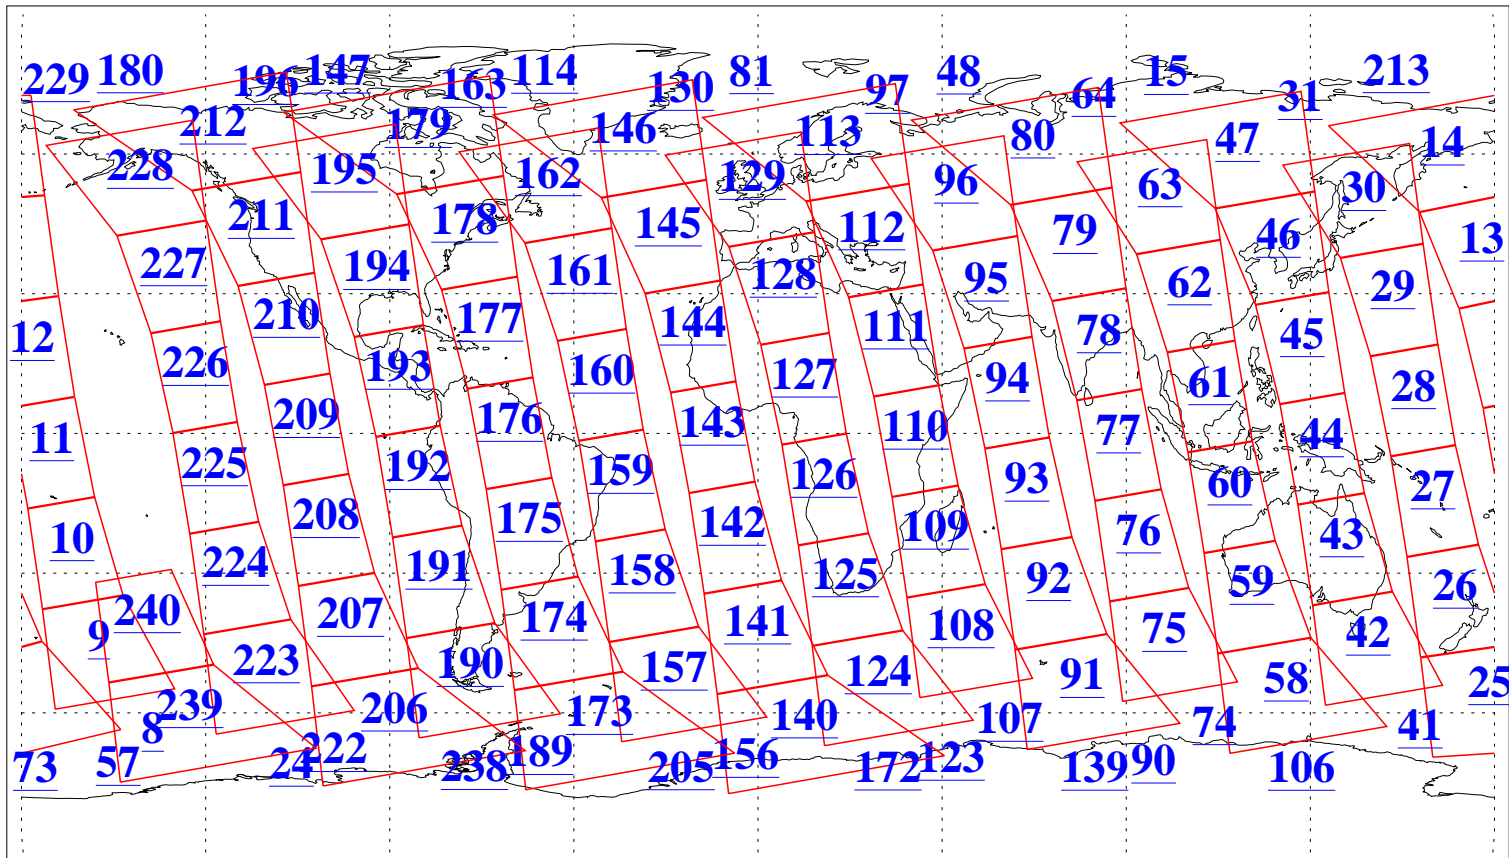

L1B Availability
AMSU Granules: 240
HSB Granules: 0
AIRS Granules: 240

30 Dec 2018
DoY 364
Aqua Day 6084
Granules: 1 to 120

Granules: 121 to 240

Legend: AMSU Available, HSB Available, AIRS Available

L1B Availability
AMSU Granules: 240
HSB Granules: 0
AIRS Granules: 240

30 Dec 2018
DoY 364
Aqua Day 6084
Ascending Granules

Descending Granules

Legend: AMSU Available, HSB Available, AIRS Available

L1B Availability
 AMSU Granules: 240
 HSB Granules: 0
 AIRS Granules: 240

30 Dec 2018
 DoY 364
 Aqua Day 6084

Northern Hemisphere Granules

Southern Hemisphere Granules

Legend: AMSU Available, HSB Available, AIRS Available