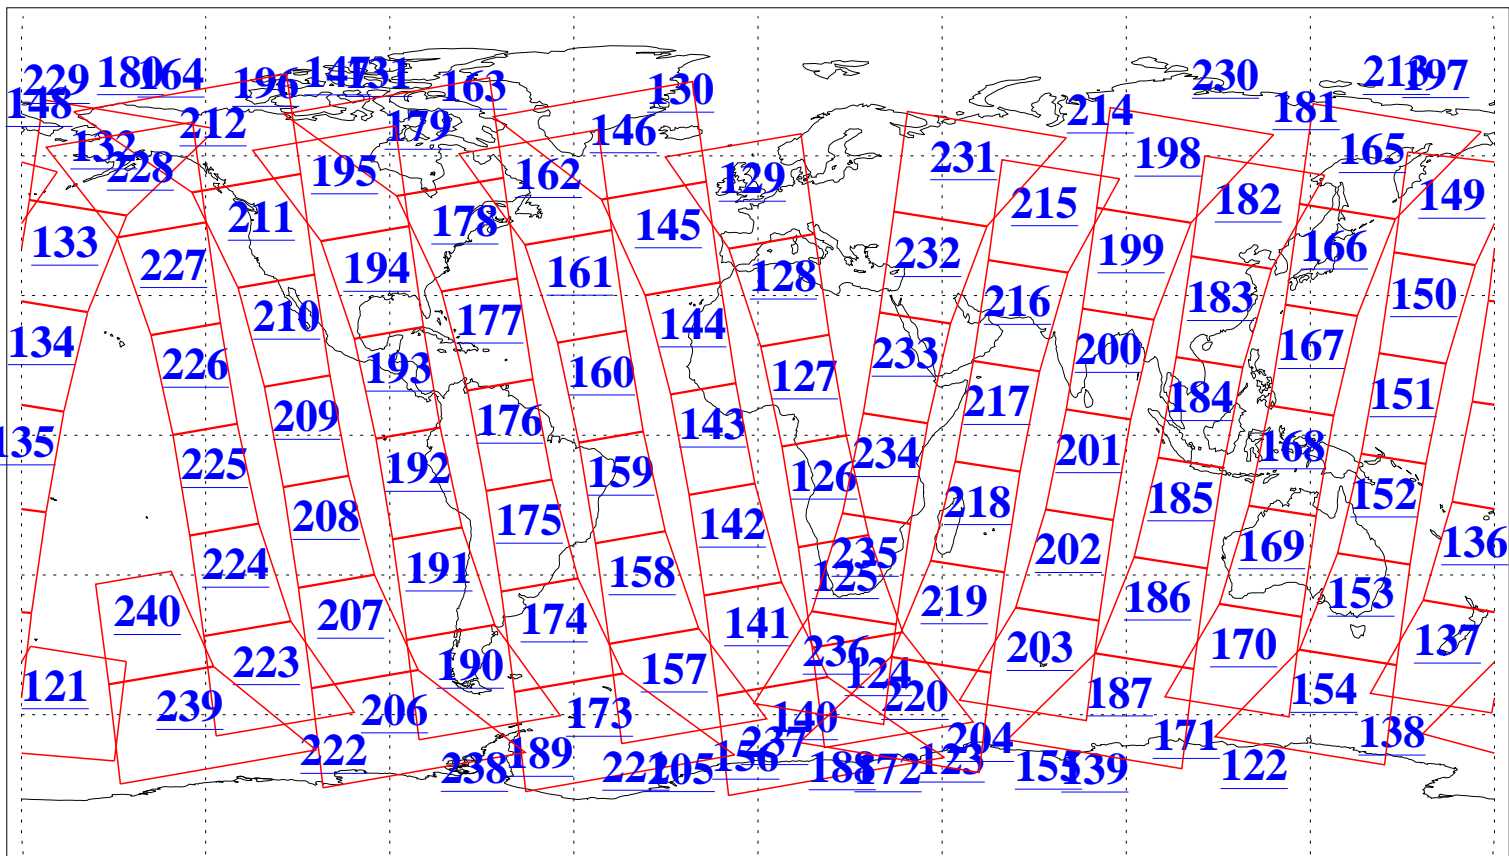

L1B Availability
AMSU Granules: 240
HSB Granules: 0
AIRS Granules: 240

30 Dec 2018
DoY 364
Aqua Day 6084
Granules: 1 to 120

Granules: 121 to 240

Legend: AMSU Available, HSB Available, AIRS Available

L1B Availability
AMSU Granules: 240
HSB Granules: 0
AIRS Granules: 240

30 Dec 2018
DoY 364
Aqua Day 6084
Ascending Granules

Descending Granules

Legend: AMSU Available, HSB Available, AIRS Available

L1B Availability
 AMSU Granules: 240
 HSB Granules: 0
 AIRS Granules: 240

30 Dec 2018
 DoY 364
 Aqua Day 6084

Northern Hemisphere Granules

Southern Hemisphere Granules

Legend: AMSU Available, HSB Available, AIRS Available