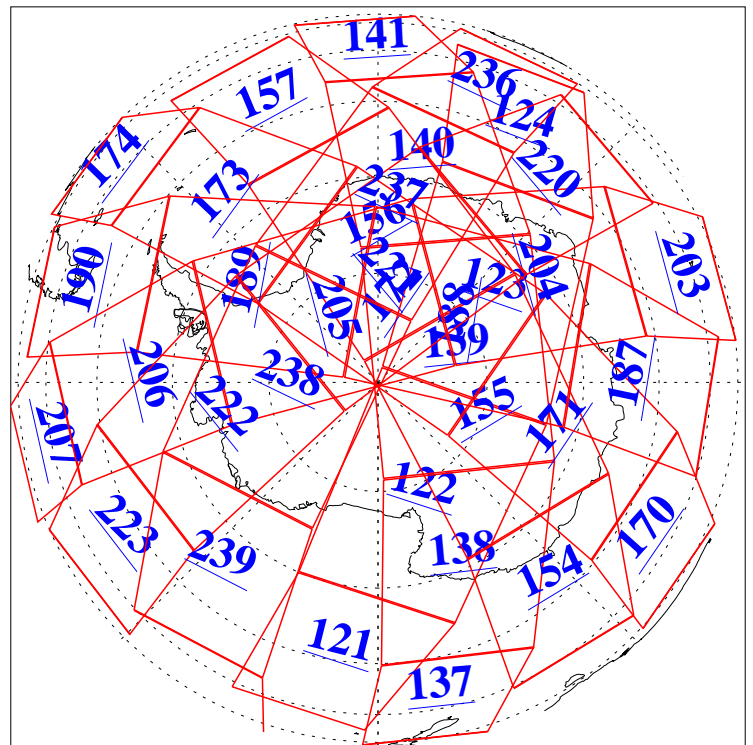

L1B Availability
AMSU Granules: 240
HSB Granules: 0
AIRS Granules: 240

30 Dec 2018
DoY 364
Aqua Day 6084
Granules: 1 to 120

Granules: 121 to 240

Legend: AMSU Available, HSB Available, AIRS Available

L1B Availability
AMSU Granules: 240
HSB Granules: 0
AIRS Granules: 240

30 Dec 2018
DoY 364
Aqua Day 6084
Ascending Granules

Descending Granules

Legend: AMSU Available, HSB Available, AIRS Available

L1B Availability
 AMSU Granules: 240
 HSB Granules: 0
 AIRS Granules: 240

30 Dec 2018
 DoY 364
 Aqua Day 6084

Northern Hemisphere Granules

Southern Hemisphere Granules

Legend: AMSU Available, HSB Available, AIRS Available