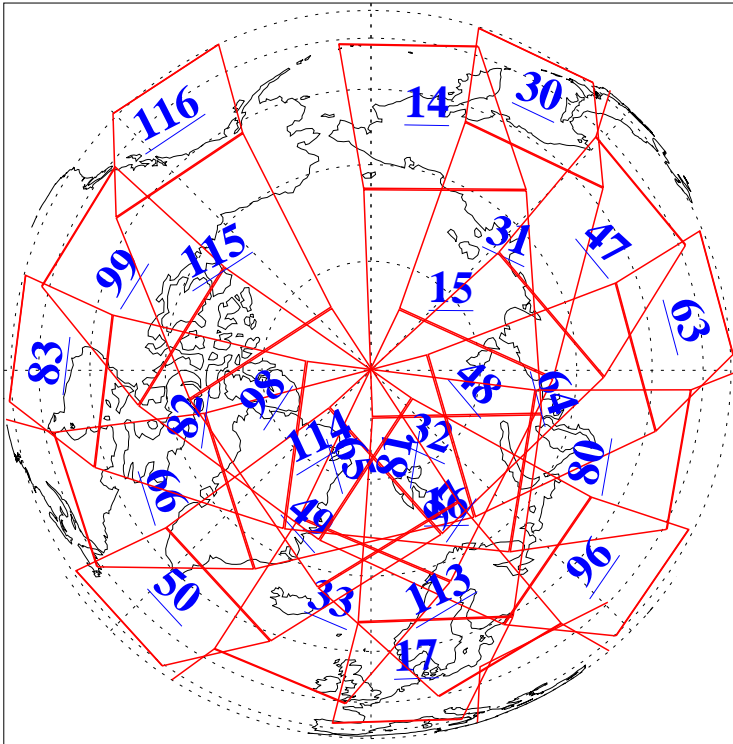

L1B Availability
AMSU Granules: 240
HSB Granules: 0
AIRS Granules: 240

30 Dec 2018
DoY 364
Aqua Day 6084
Granules: 1 to 120

Granules: 121 to 240

Legend: AMSU Available, HSB Available, AIRS Available

L1B Availability
AMSU Granules: 240
HSB Granules: 0
AIRS Granules: 240

30 Dec 2018
DoY 364
Aqua Day 6084
Ascending Granules

Descending Granules

Legend: AMSU Available, HSB Available, AIRS Available

L1B Availability
 AMSU Granules: 240
 HSB Granules: 0
 AIRS Granules: 240

30 Dec 2018
 DoY 364
 Aqua Day 6084

Northern Hemisphere Granules

Southern Hemisphere Granules

Legend: AMSU Available, HSB Available, AIRS Available