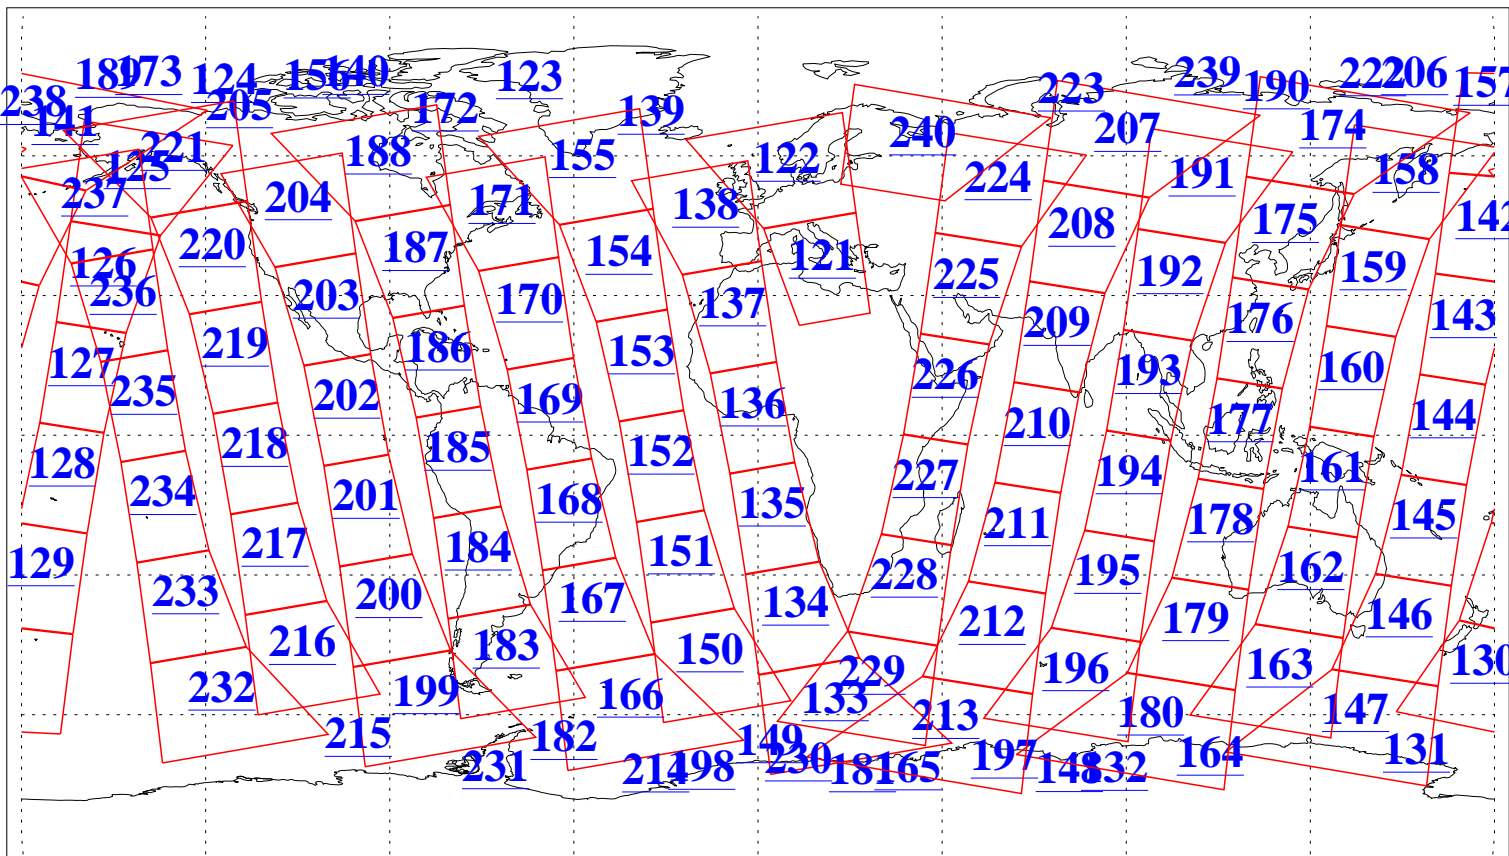

L1B Availability
AMSU Granules: 240
HSB Granules: 0
AIRS Granules: 240

29 Dec 2018
DoY 363
Aqua Day 6083
Granules: 1 to 120

Granules: 121 to 240

Legend: AMSU Available, HSB Available, AIRS Available

L1B Availability
AMSU Granules: 240
HSB Granules: 0
AIRS Granules: 240

29 Dec 2018
DoY 363
Aqua Day 6083

Ascending Granules

Descending Granules

Legend: AMSU Available, HSB Available, AIRS Available

L1B Availability
 AMSU Granules: 240
 HSB Granules: 0
 AIRS Granules: 240

29 Dec 2018
 DoY 363
 Aqua Day 6083

Northern Hemisphere Granules

Southern Hemisphere Granules

Legend: AMSU Available, HSB Available, AIRS Available