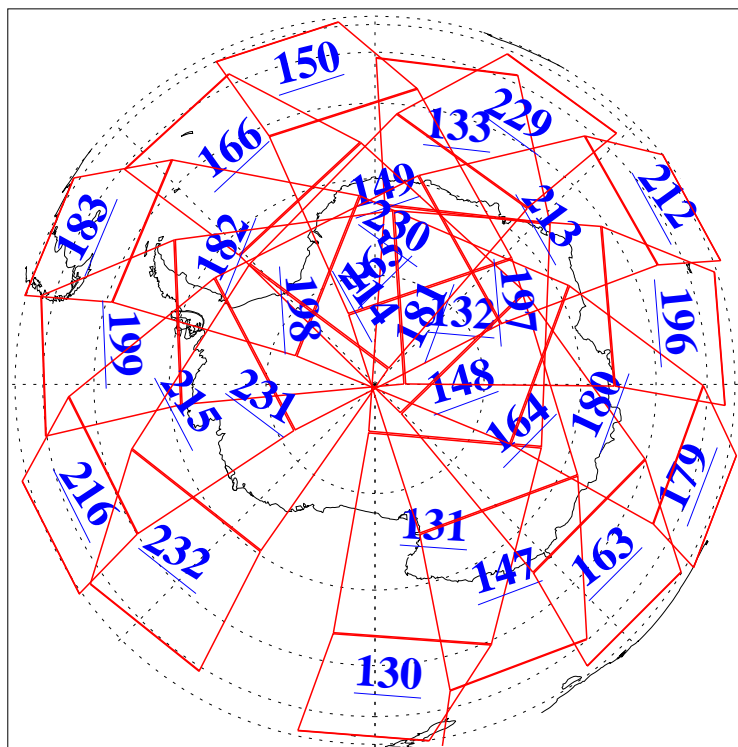

L1B Availability
AMSU Granules: 240
HSB Granules: 0
AIRS Granules: 240

29 Dec 2018
DoY 363
Aqua Day 6083
Granules: 1 to 120

Granules: 121 to 240

Legend: AMSU Available, HSB Available, AIRS Available

L1B Availability
AMSU Granules: 240
HSB Granules: 0
AIRS Granules: 240

29 Dec 2018
DoY 363
Aqua Day 6083

Ascending Granules

Descending Granules

Legend: AMSU Available, HSB Available, AIRS Available

L1B Availability
 AMSU Granules: 240
 HSB Granules: 0
 AIRS Granules: 240

29 Dec 2018
 DoY 363
 Aqua Day 6083

Northern Hemisphere Granules

Southern Hemisphere Granules

Legend: AMSU Available, HSB Available, AIRS Available