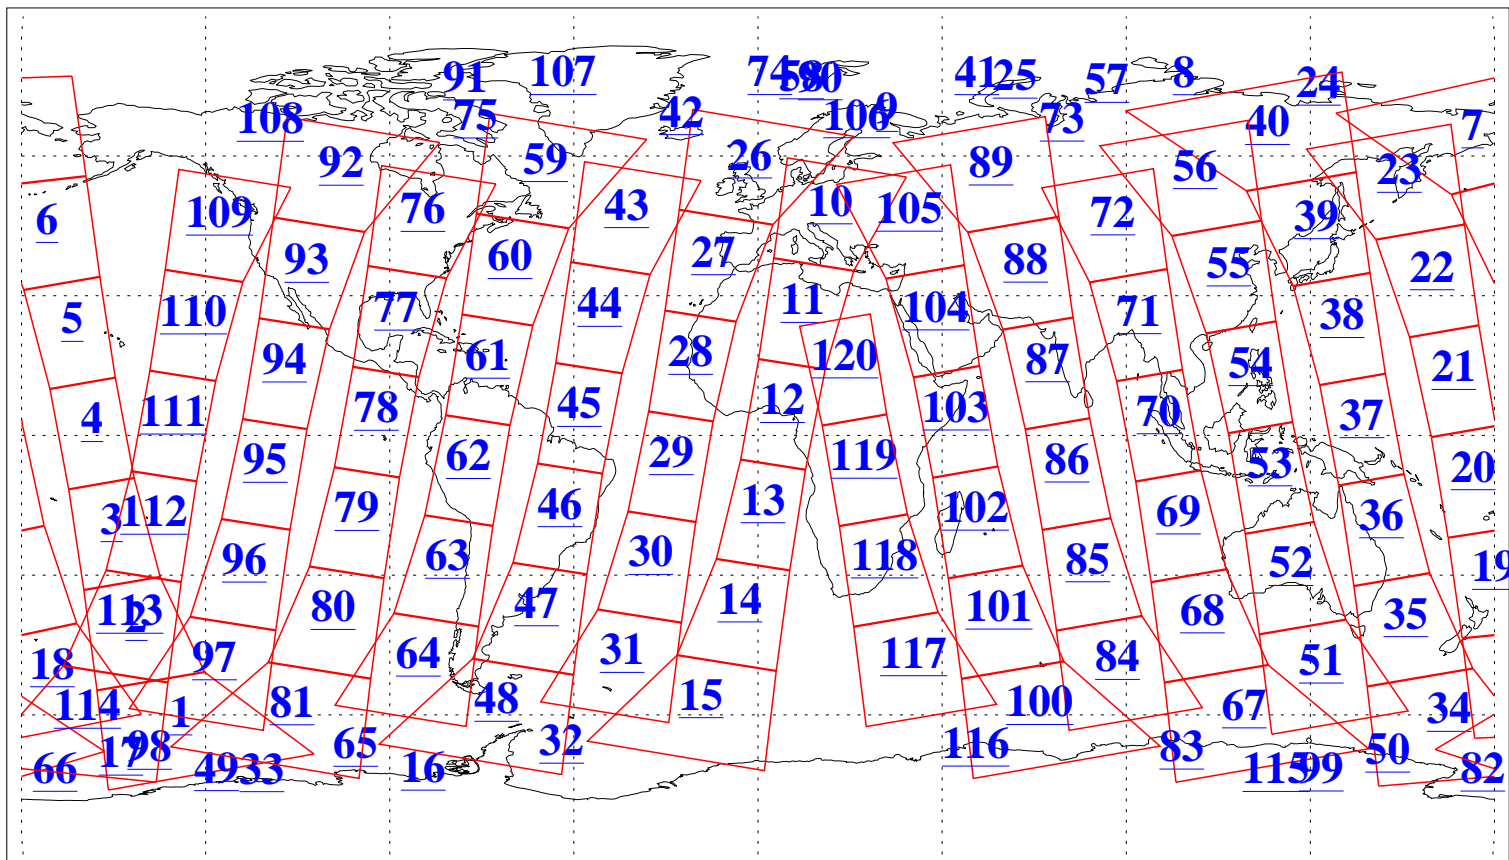

L1B Availability
AMSU Granules: 240
HSB Granules: 0
AIRS Granules: 240

29 Dec 2018
DoY 363
Aqua Day 6083
Granules: 1 to 120

Granules: 121 to 240

Legend: AMSU Available, HSB Available, AIRS Available

L1B Availability
AMSU Granules: 240
HSB Granules: 0
AIRS Granules: 240

29 Dec 2018
DoY 363
Aqua Day 6083

Ascending Granules

Descending Granules

Legend: AMSU Available, HSB Available, AIRS Available

L1B Availability
 AMSU Granules: 240
 HSB Granules: 0
 AIRS Granules: 240

29 Dec 2018
 DoY 363
 Aqua Day 6083

Northern Hemisphere Granules

Southern Hemisphere Granules

Legend: AMSU Available, HSB Available, AIRS Available