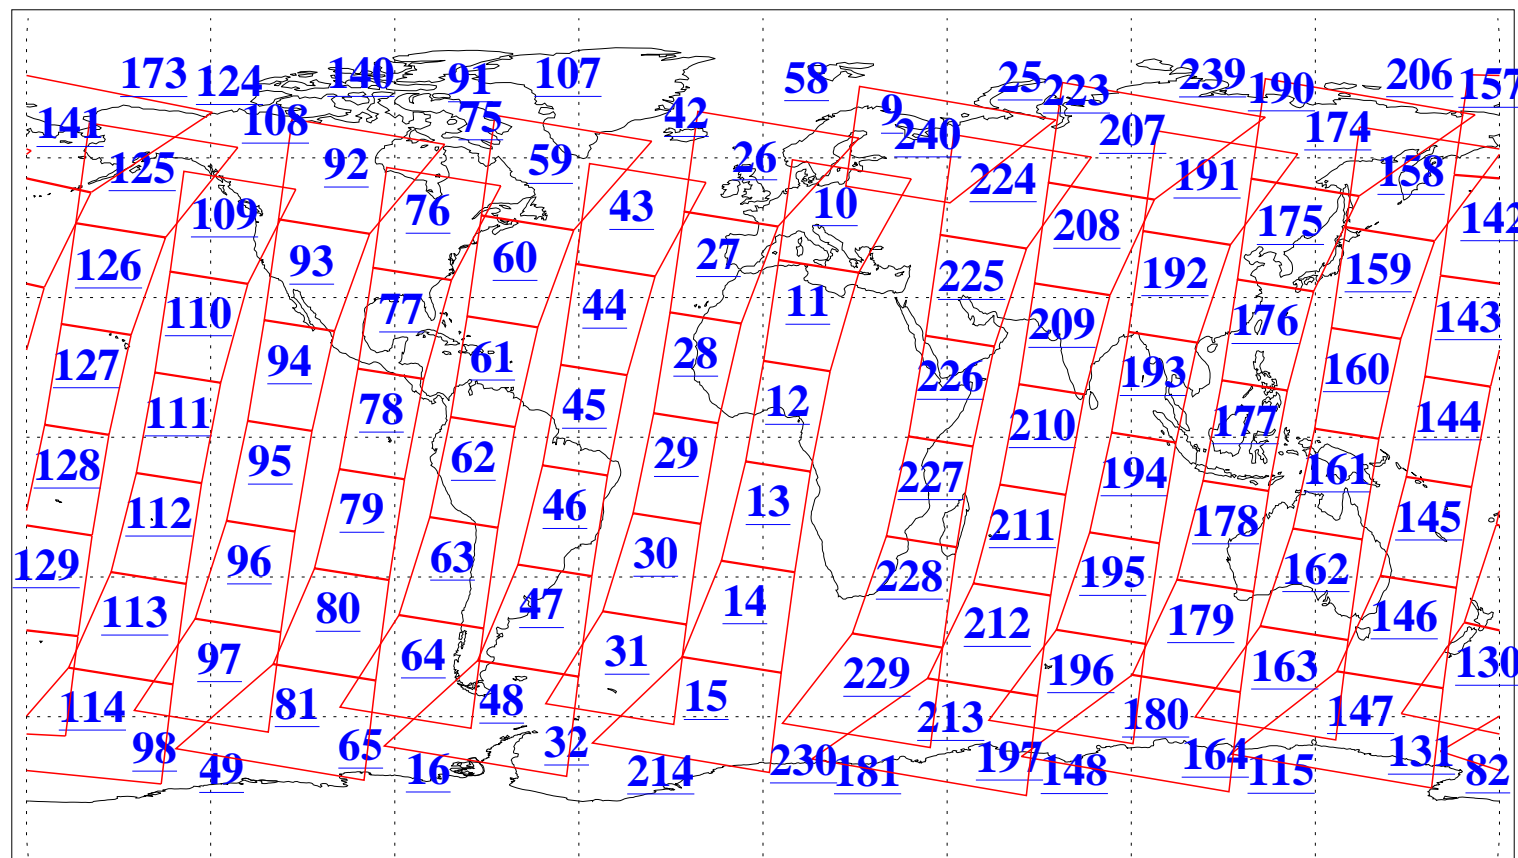

L1B Availability
AMSU Granules: 240
HSB Granules: 0
AIRS Granules: 240

29 Dec 2018
DoY 363
Aqua Day 6083
Granules: 1 to 120

Granules: 121 to 240

Legend: AMSU Available, HSB Available, AIRS Available

L1B Availability
AMSU Granules: 240
HSB Granules: 0
AIRS Granules: 240

29 Dec 2018
DoY 363
Aqua Day 6083

Ascending Granules

Descending Granules

Legend: AMSU Available, HSB Available, AIRS Available

L1B Availability
 AMSU Granules: 240
 HSB Granules: 0
 AIRS Granules: 240

29 Dec 2018
 DoY 363
 Aqua Day 6083

Northern Hemisphere Granules

Southern Hemisphere Granules

Legend: AMSU Available, HSB Available, AIRS Available