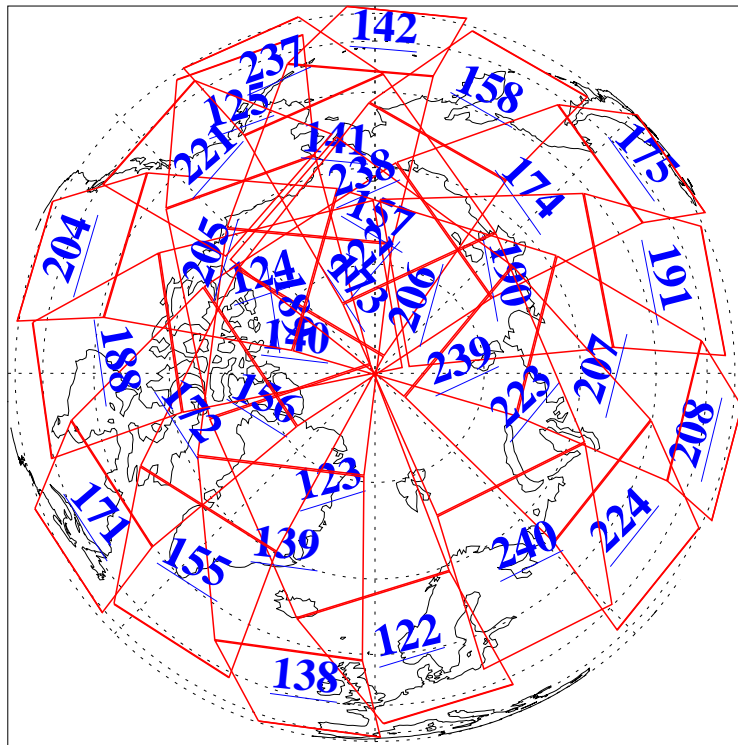

L1B Availability
AMSU Granules: 240
HSB Granules: 0
AIRS Granules: 240

29 Dec 2018
DoY 363
Aqua Day 6083
Granules: 1 to 120

Granules: 121 to 240

Legend: AMSU Available, HSB Available, AIRS Available

L1B Availability
AMSU Granules: 240
HSB Granules: 0
AIRS Granules: 240

29 Dec 2018
DoY 363
Aqua Day 6083

Ascending Granules

Descending Granules

Legend: AMSU Available, HSB Available, AIRS Available

L1B Availability
 AMSU Granules: 240
 HSB Granules: 0
 AIRS Granules: 240

29 Dec 2018
 DoY 363
 Aqua Day 6083

Northern Hemisphere Granules

Southern Hemisphere Granules

Legend: AMSU Available, HSB Available, AIRS Available