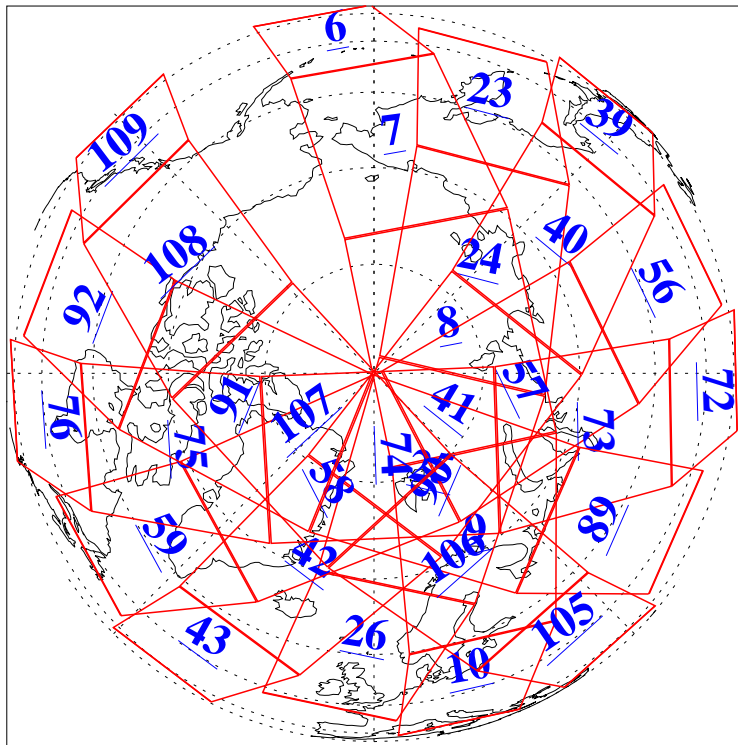

L1B Availability
AMSU Granules: 240
HSB Granules: 0
AIRS Granules: 240

29 Dec 2018
DoY 363
Aqua Day 6083
Granules: 1 to 120

Granules: 121 to 240

Legend: AMSU Available, HSB Available, AIRS Available

L1B Availability
AMSU Granules: 240
HSB Granules: 0
AIRS Granules: 240

29 Dec 2018
DoY 363
Aqua Day 6083

Ascending Granules

Descending Granules

Legend: AMSU Available, HSB Available, AIRS Available

L1B Availability
 AMSU Granules: 240
 HSB Granules: 0
 AIRS Granules: 240

29 Dec 2018
 DoY 363
 Aqua Day 6083

Northern Hemisphere Granules

Southern Hemisphere Granules

Legend: AMSU Available, HSB Available, AIRS Available