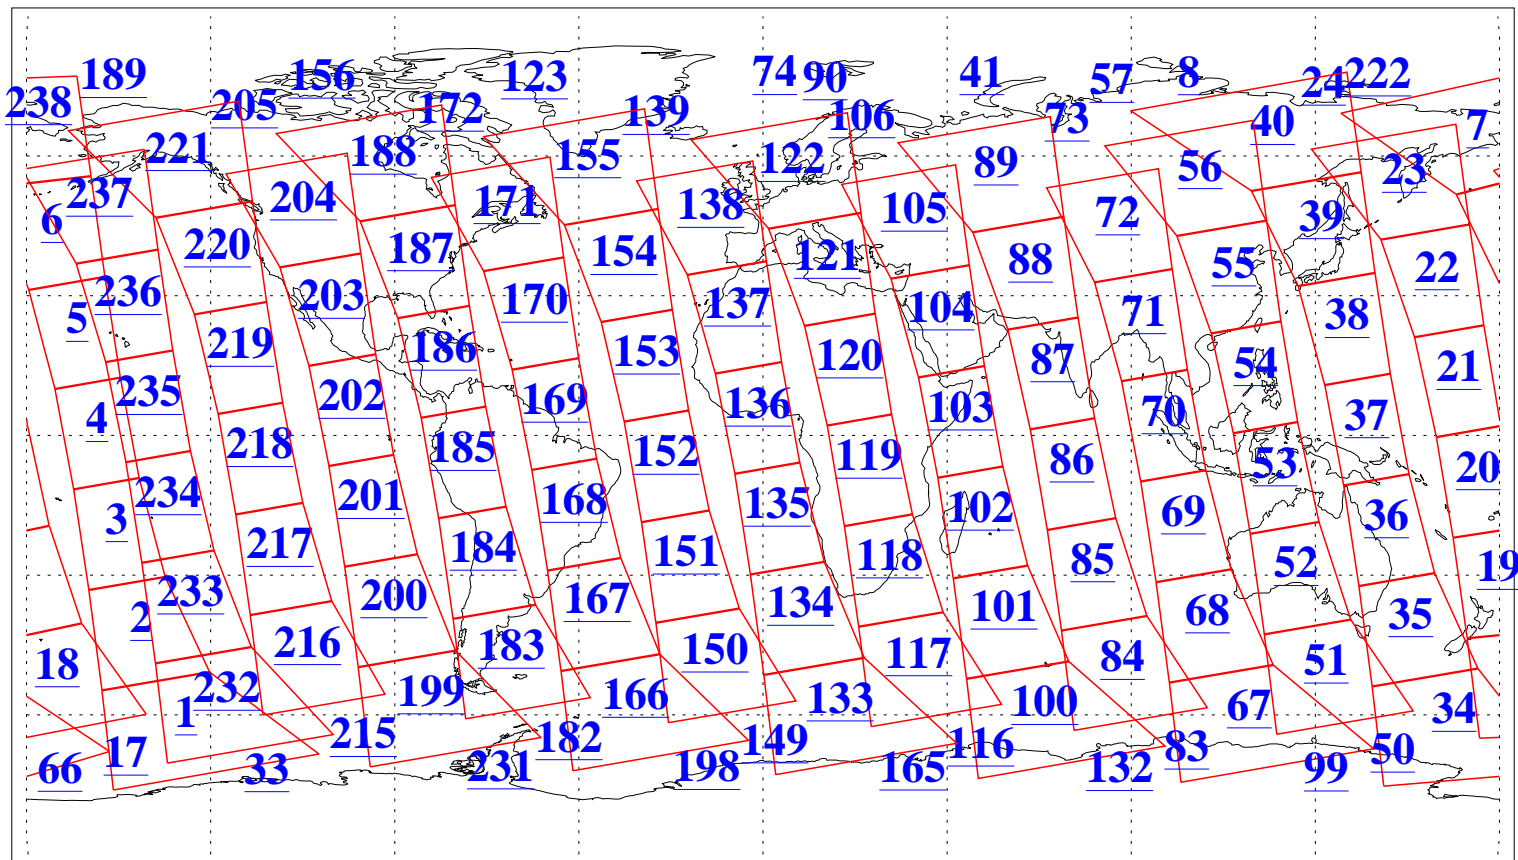

L1B Availability
AMSU Granules: 240
HSB Granules: 0
AIRS Granules: 240

29 Dec 2018
DoY 363
Aqua Day 6083
Granules: 1 to 120

Granules: 121 to 240

Legend: AMSU Available, HSB Available, AIRS Available

L1B Availability
AMSU Granules: 240
HSB Granules: 0
AIRS Granules: 240

29 Dec 2018
DoY 363
Aqua Day 6083

Ascending Granules

Descending Granules

Legend: AMSU Available, HSB Available, AIRS Available

L1B Availability
 AMSU Granules: 240
 HSB Granules: 0
 AIRS Granules: 240

29 Dec 2018
 DoY 363
 Aqua Day 6083

Northern Hemisphere Granules

Southern Hemisphere Granules

Legend: AMSU Available, HSB Available, AIRS Available