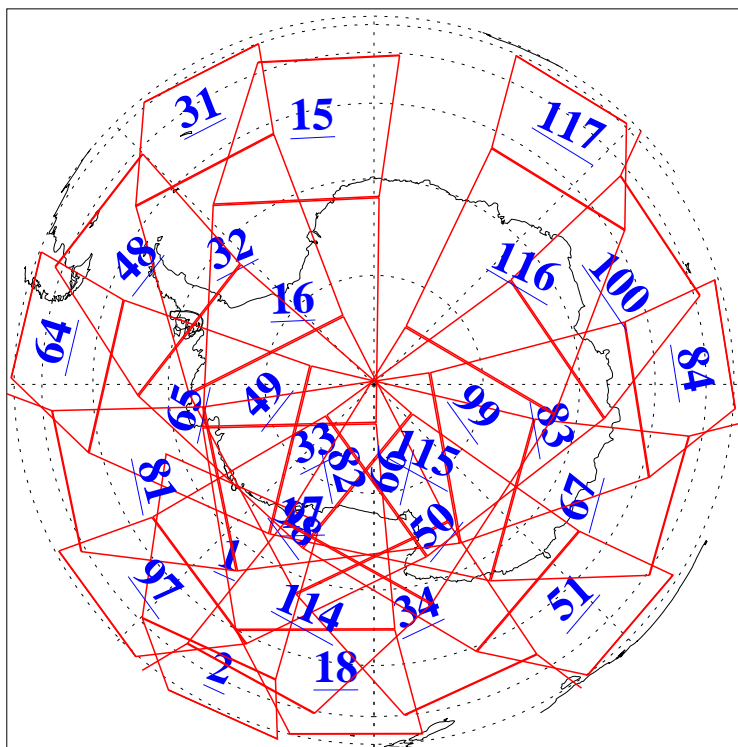

L1B Availability
AMSU Granules: 240
HSB Granules: 0
AIRS Granules: 240

29 Dec 2018
DoY 363
Aqua Day 6083
Granules: 1 to 120

Granules: 121 to 240

Legend: AMSU Available, HSB Available, AIRS Available

L1B Availability
AMSU Granules: 240
HSB Granules: 0
AIRS Granules: 240

29 Dec 2018
DoY 363
Aqua Day 6083

Ascending Granules

Descending Granules

Legend: AMSU Available, HSB Available, AIRS Available

L1B Availability
 AMSU Granules: 240
 HSB Granules: 0
 AIRS Granules: 240

29 Dec 2018
 DoY 363
 Aqua Day 6083

Northern Hemisphere Granules

Southern Hemisphere Granules

Legend: AMSU Available, HSB Available, AIRS Available