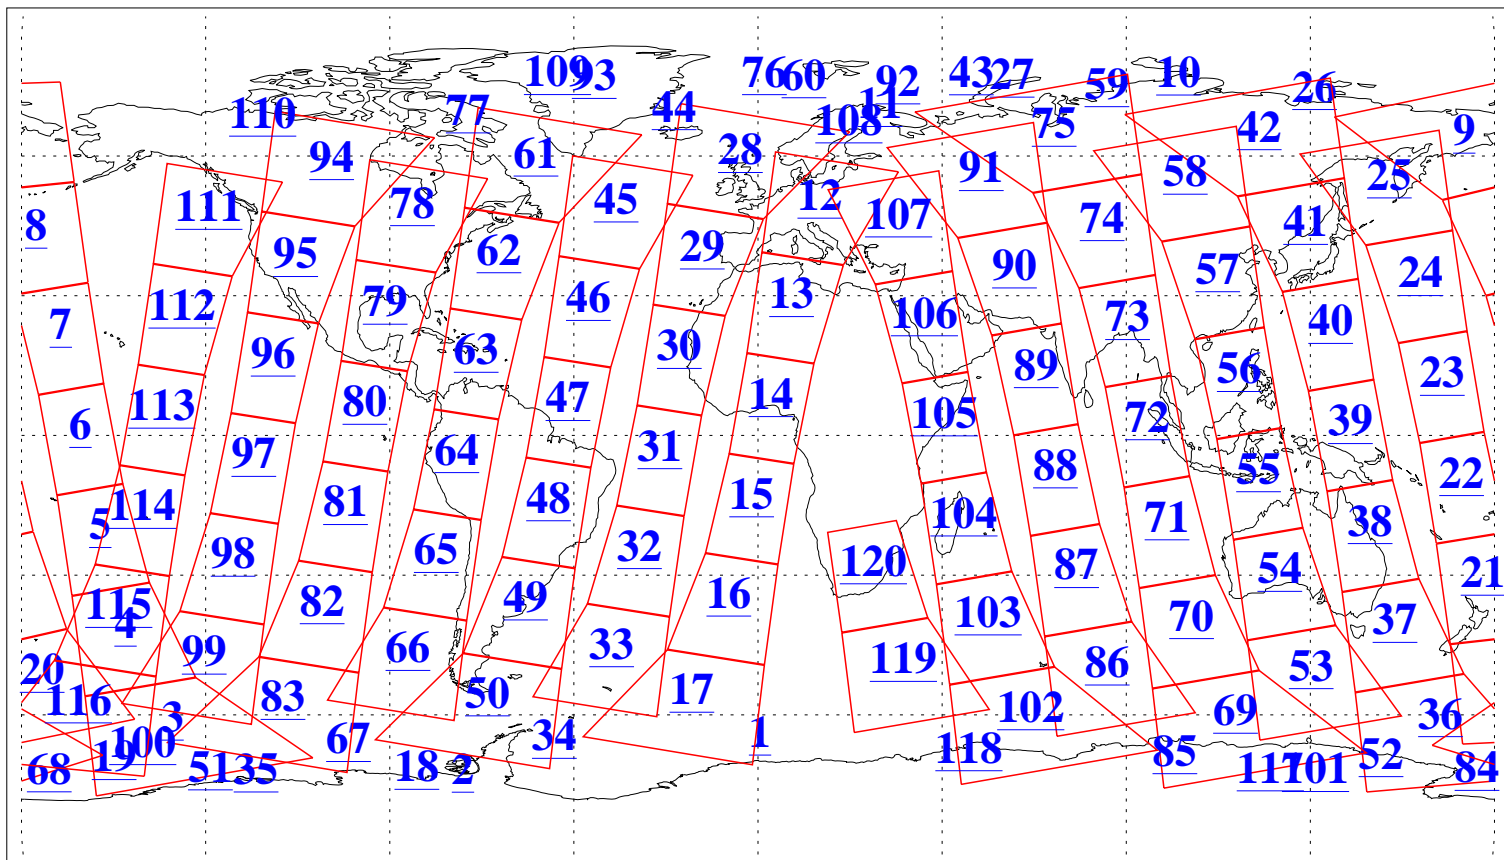

L1B Availability
AMSU Granules: 239
HSB Granules: 0
AIRS Granules: 240

27 Dec 2018
DoY 361
Aqua Day 6081
Granules: 1 to 120

Granules: 121 to 240

Legend: AMSU Available, HSB Available, AIRS Available

L1B Availability
AMSU Granules: 239
HSB Granules: 0
AIRS Granules: 240

27 Dec 2018
DoY 361
Aqua Day 6081
Ascending Granules

Descending Granules

Legend: AMSU Available, HSB Available, AIRS Available

L1B Availability
 AMSU Granules: 239
 HSB Granules: 0
 AIRS Granules: 240

27 Dec 2018
 DoY 361
 Aqua Day 6081

Northern Hemisphere Granules

Southern Hemisphere Granules

Legend: AMSU Available, HSB Available, AIRS Available