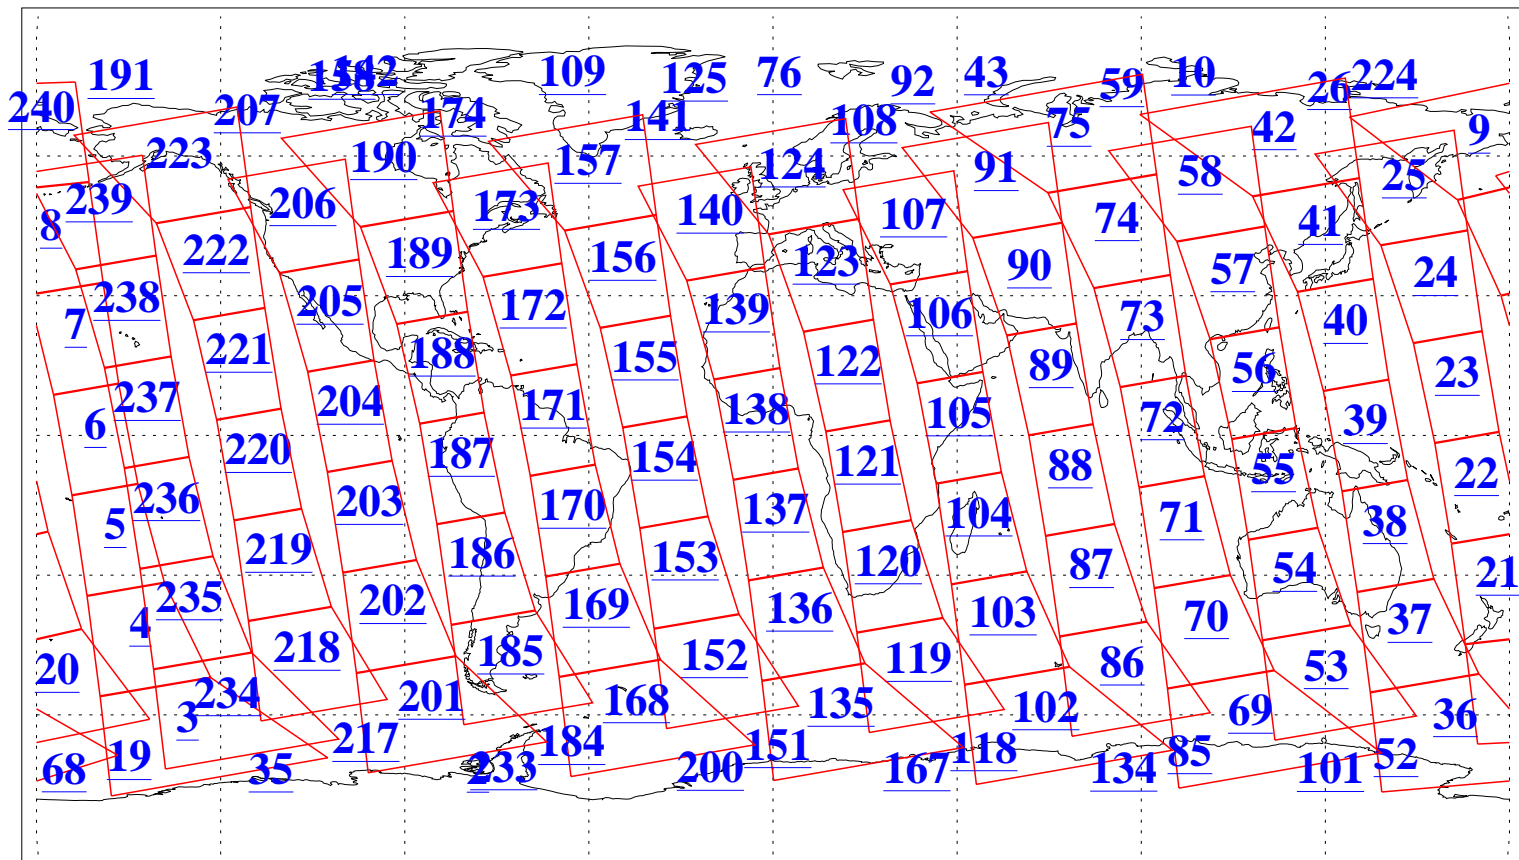

L1B Availability
AMSU Granules: 239
HSB Granules: 0
AIRS Granules: 240

27 Dec 2018
DoY 361
Aqua Day 6081
Granules: 1 to 120

Granules: 121 to 240

Legend: AMSU Available, HSB Available, AIRS Available

L1B Availability
AMSU Granules: 239
HSB Granules: 0
AIRS Granules: 240

27 Dec 2018
DoY 361
Aqua Day 6081
Ascending Granules

Descending Granules

Legend: AMSU Available, HSB Available, AIRS Available

L1B Availability
 AMSU Granules: 239
 HSB Granules: 0
 AIRS Granules: 240

27 Dec 2018
 DoY 361
 Aqua Day 6081

Northern Hemisphere Granules

Southern Hemisphere Granules

Legend: AMSU Available, HSB Available, AIRS Available