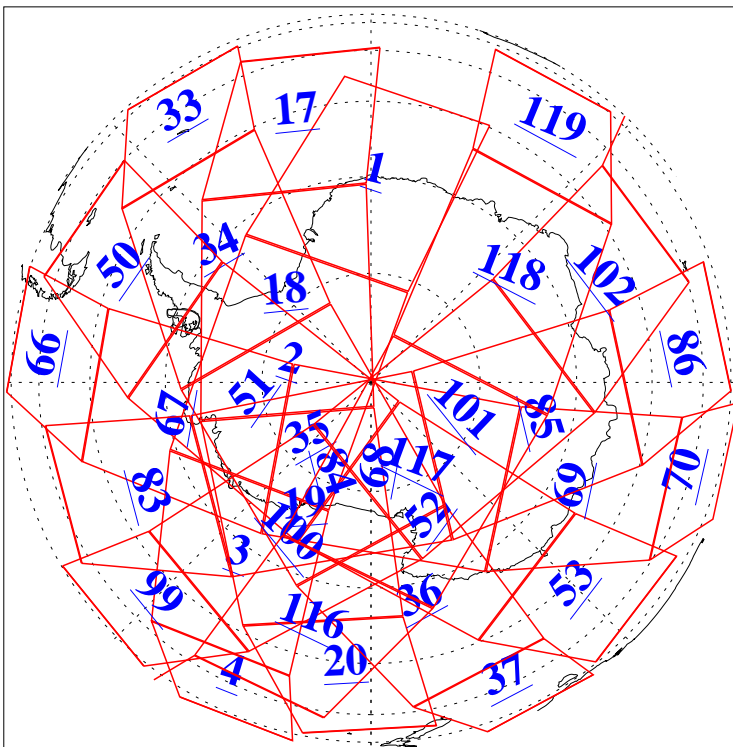

L1B Availability
AMSU Granules: 239
HSB Granules: 0
AIRS Granules: 240

27 Dec 2018
DoY 361
Aqua Day 6081
Granules: 1 to 120

Granules: 121 to 240

Legend: AMSU Available, HSB Available, AIRS Available

L1B Availability
AMSU Granules: 239
HSB Granules: 0
AIRS Granules: 240

27 Dec 2018
DoY 361
Aqua Day 6081
Ascending Granules

Descending Granules

Legend: AMSU Available, HSB Available, AIRS Available

L1B Availability
 AMSU Granules: 239
 HSB Granules: 0
 AIRS Granules: 240

27 Dec 2018
 DoY 361
 Aqua Day 6081

Northern Hemisphere Granules

Southern Hemisphere Granules

Legend: AMSU Available, HSB Available, AIRS Available