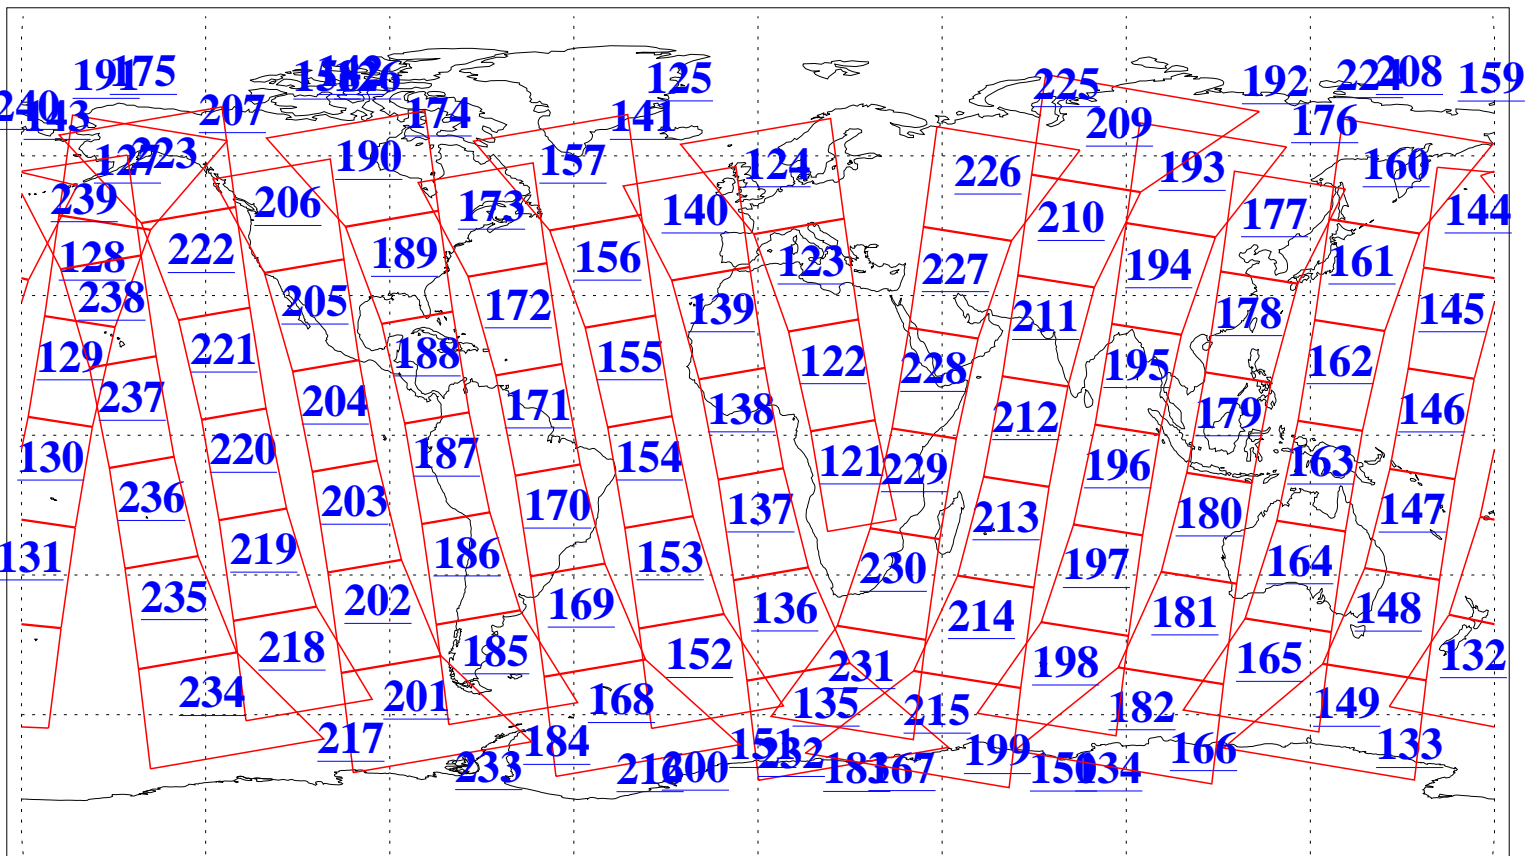

L1B Availability
AMSU Granules: 239
HSB Granules: 0
AIRS Granules: 240

27 Dec 2018
DoY 361
Aqua Day 6081
Granules: 1 to 120

Granules: 121 to 240

Legend: AMSU Available, HSB Available, AIRS Available

L1B Availability
AMSU Granules: 239
HSB Granules: 0
AIRS Granules: 240

27 Dec 2018
DoY 361
Aqua Day 6081
Ascending Granules

Descending Granules

Legend: AMSU Available, HSB Available, AIRS Available

L1B Availability
 AMSU Granules: 239
 HSB Granules: 0
 AIRS Granules: 240

27 Dec 2018
 DoY 361
 Aqua Day 6081

Northern Hemisphere Granules

Southern Hemisphere Granules

Legend: AMSU Available, HSB Available, AIRS Available