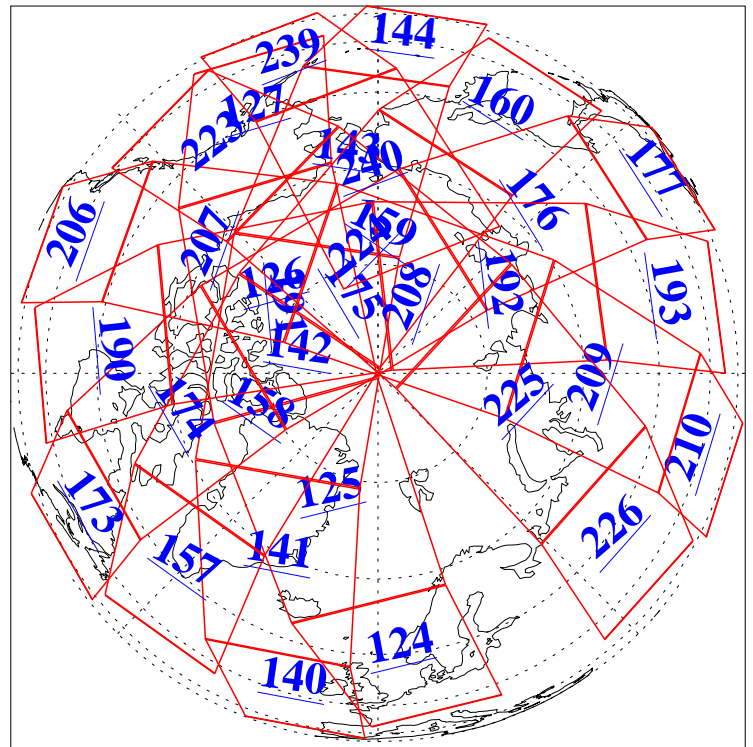

L1B Availability
AMSU Granules: 239
HSB Granules: 0
AIRS Granules: 240

27 Dec 2018
DoY 361
Aqua Day 6081
Granules: 1 to 120

Granules: 121 to 240

Legend: AMSU Available, HSB Available, AIRS Available

L1B Availability
AMSU Granules: 239
HSB Granules: 0
AIRS Granules: 240

27 Dec 2018
DoY 361
Aqua Day 6081
Ascending Granules

Descending Granules

Legend: AMSU Available, HSB Available, AIRS Available

L1B Availability
 AMSU Granules: 239
 HSB Granules: 0
 AIRS Granules: 240

27 Dec 2018
 DoY 361
 Aqua Day 6081

Northern Hemisphere Granules

Southern Hemisphere Granules

Legend: AMSU Available, HSB Available, AIRS Available