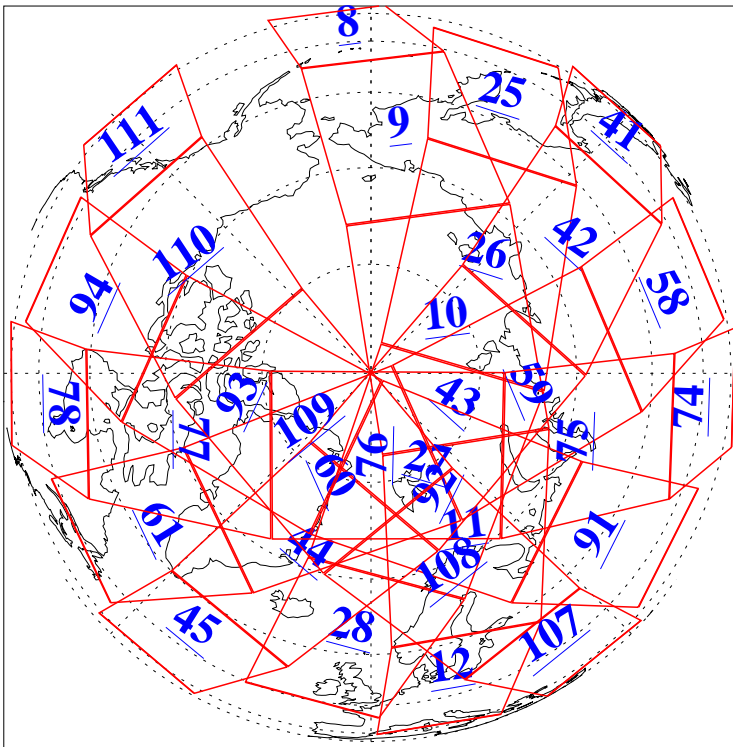

L1B Availability
AMSU Granules: 239
HSB Granules: 0
AIRS Granules: 240

27 Dec 2018
DoY 361
Aqua Day 6081
Granules: 1 to 120

Granules: 121 to 240

Legend: AMSU Available, HSB Available, AIRS Available

L1B Availability
AMSU Granules: 239
HSB Granules: 0
AIRS Granules: 240

27 Dec 2018
DoY 361
Aqua Day 6081
Ascending Granules

Descending Granules

Legend: AMSU Available, HSB Available, AIRS Available

L1B Availability
 AMSU Granules: 239
 HSB Granules: 0
 AIRS Granules: 240

27 Dec 2018
 DoY 361
 Aqua Day 6081

Northern Hemisphere Granules

Southern Hemisphere Granules

Legend: AMSU Available, HSB Available, AIRS Available