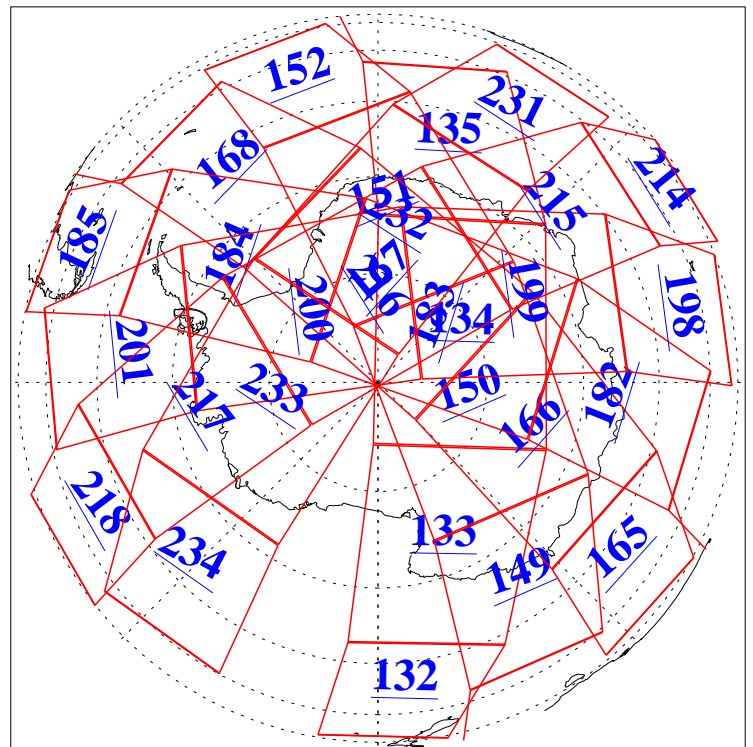

L1B Availability
AMSU Granules: 239
HSB Granules: 0
AIRS Granules: 240

27 Dec 2018
DoY 361
Aqua Day 6081
Granules: 1 to 120

Granules: 121 to 240

Legend: AMSU Available, HSB Available, AIRS Available

L1B Availability
AMSU Granules: 239
HSB Granules: 0
AIRS Granules: 240

27 Dec 2018
DoY 361
Aqua Day 6081
Ascending Granules

Descending Granules

Legend: AMSU Available, HSB Available, AIRS Available

L1B Availability
 AMSU Granules: 239
 HSB Granules: 0
 AIRS Granules: 240

27 Dec 2018
 DoY 361
 Aqua Day 6081

Northern Hemisphere Granules

Southern Hemisphere Granules

Legend: AMSU Available, HSB Available, AIRS Available