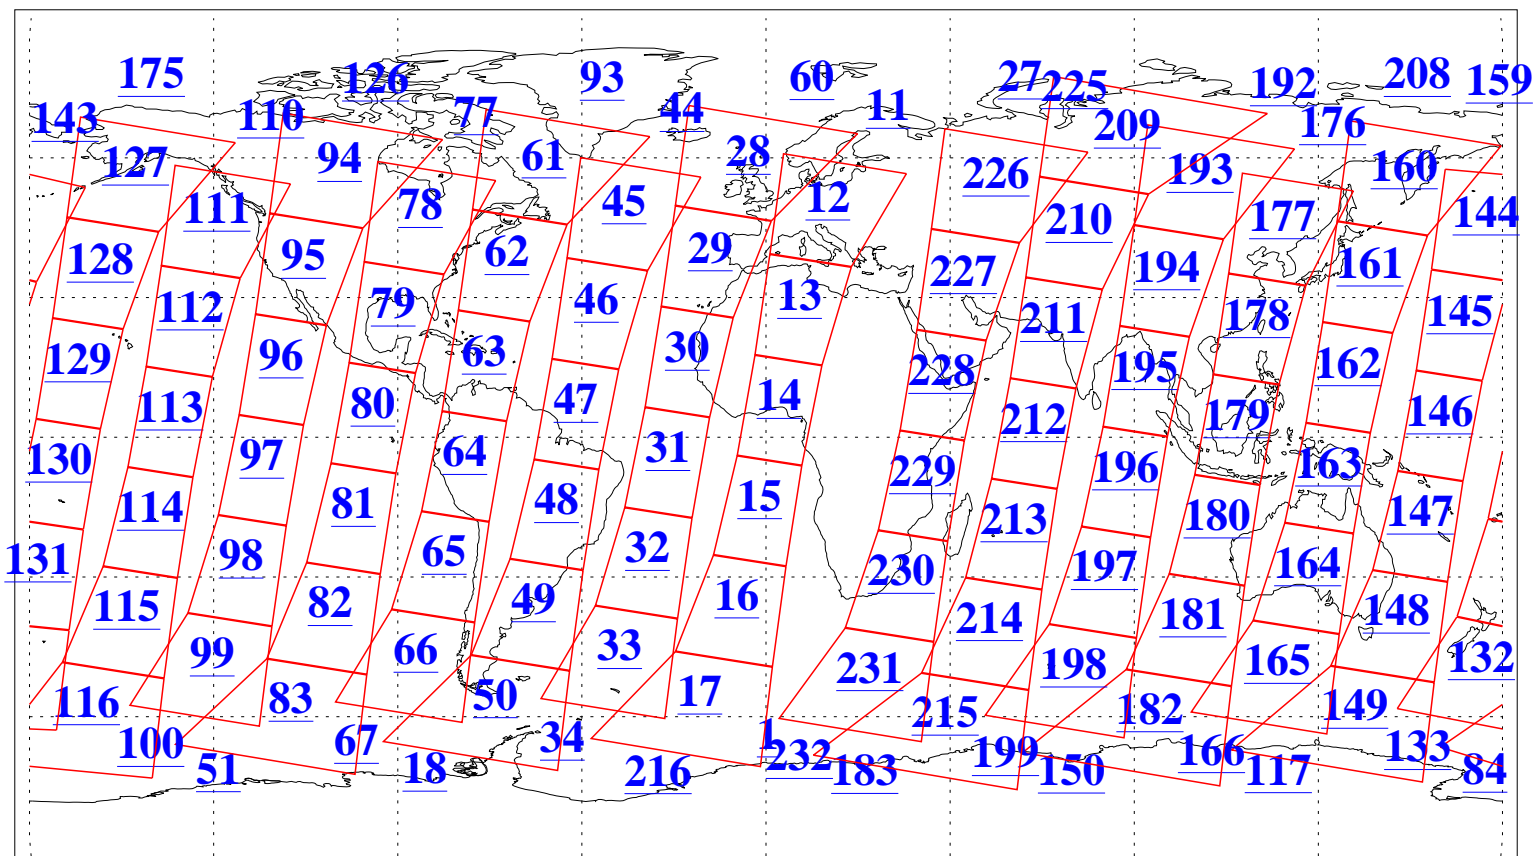

L1B Availability
AMSU Granules: 239
HSB Granules: 0
AIRS Granules: 240

27 Dec 2018
DoY 361
Aqua Day 6081
Granules: 1 to 120

Granules: 121 to 240

Legend: AMSU Available, HSB Available, AIRS Available

L1B Availability
AMSU Granules: 239
HSB Granules: 0
AIRS Granules: 240

27 Dec 2018
DoY 361
Aqua Day 6081
Ascending Granules

Descending Granules

Legend: AMSU Available, HSB Available, AIRS Available

L1B Availability
 AMSU Granules: 239
 HSB Granules: 0
 AIRS Granules: 240

27 Dec 2018
 DoY 361
 Aqua Day 6081

Northern Hemisphere Granules

Southern Hemisphere Granules

Legend: AMSU Available, HSB Available, AIRS Available