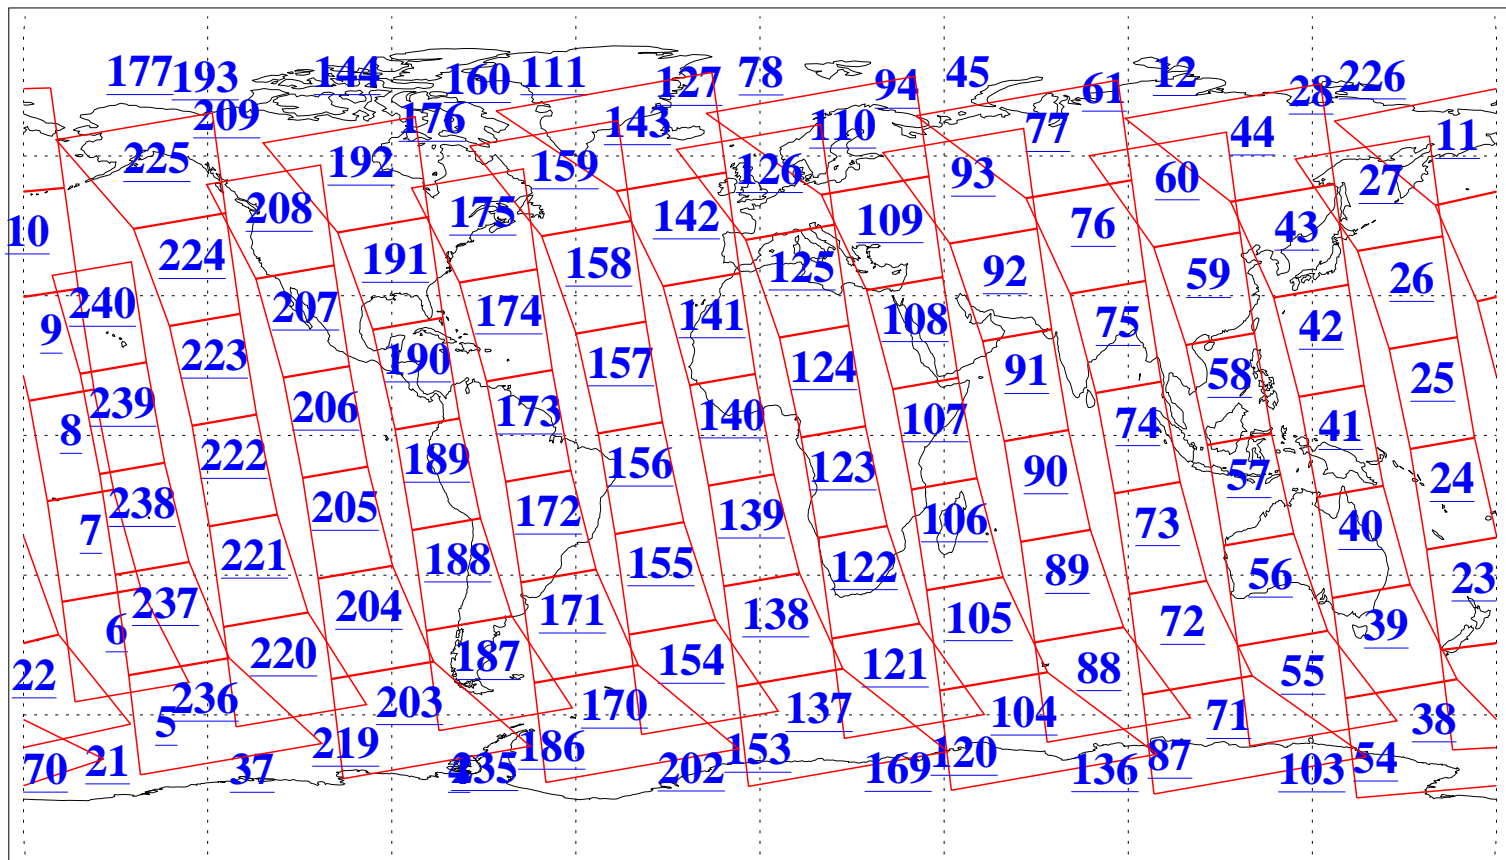

L1B Availability
AMSU Granules: 239
HSB Granules: 0
AIRS Granules: 240

25 Dec 2018
DoY 359
Aqua Day 6079
Granules: 1 to 120

Granules: 121 to 240

Legend: AMSU Available, HSB Available, AIRS Available

L1B Availability
AMSU Granules: 239
HSB Granules: 0
AIRS Granules: 240

25 Dec 2018
DoY 359
Aqua Day 6079

Ascending Granules

Descending Granules

Legend: AMSU Available, HSB Available, AIRS Available

L1B Availability
 AMSU Granules: 239
 HSB Granules: 0
 AIRS Granules: 240

25 Dec 2018
 DoY 359
 Aqua Day 6079

Northern Hemisphere Granules

Southern Hemisphere Granules

Legend: AMSU Available, HSB Available, AIRS Available