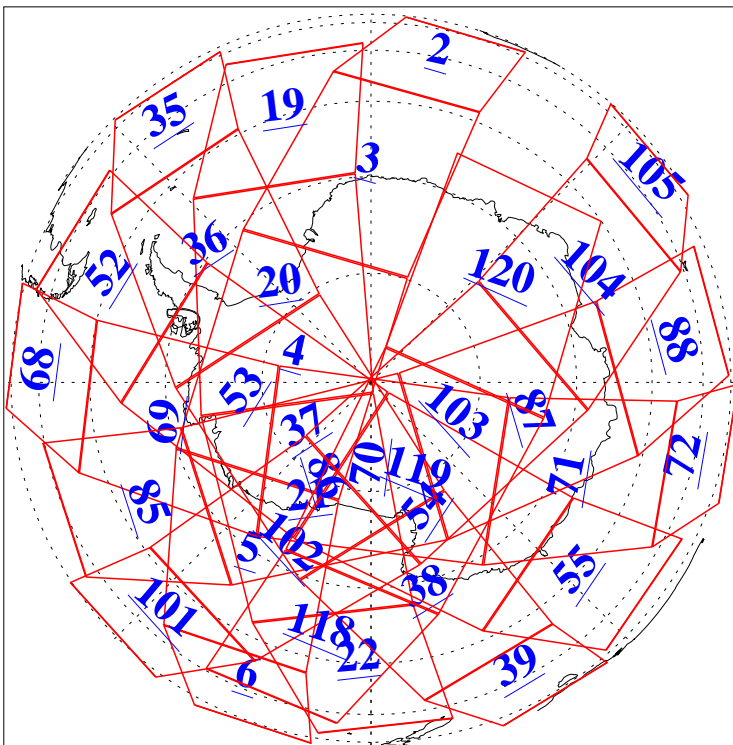

L1B Availability
AMSU Granules: 239
HSB Granules: 0
AIRS Granules: 240

25 Dec 2018
DoY 359
Aqua Day 6079
Granules: 1 to 120

Granules: 121 to 240

Legend: AMSU Available, HSB Available, AIRS Available

L1B Availability
AMSU Granules: 239
HSB Granules: 0
AIRS Granules: 240

25 Dec 2018
DoY 359
Aqua Day 6079

Ascending Granules

Descending Granules

Legend: AMSU Available, HSB Available, AIRS Available

L1B Availability
 AMSU Granules: 239
 HSB Granules: 0
 AIRS Granules: 240

25 Dec 2018
 DoY 359
 Aqua Day 6079

Northern Hemisphere Granules

Southern Hemisphere Granules

Legend: AMSU Available, HSB Available, AIRS Available