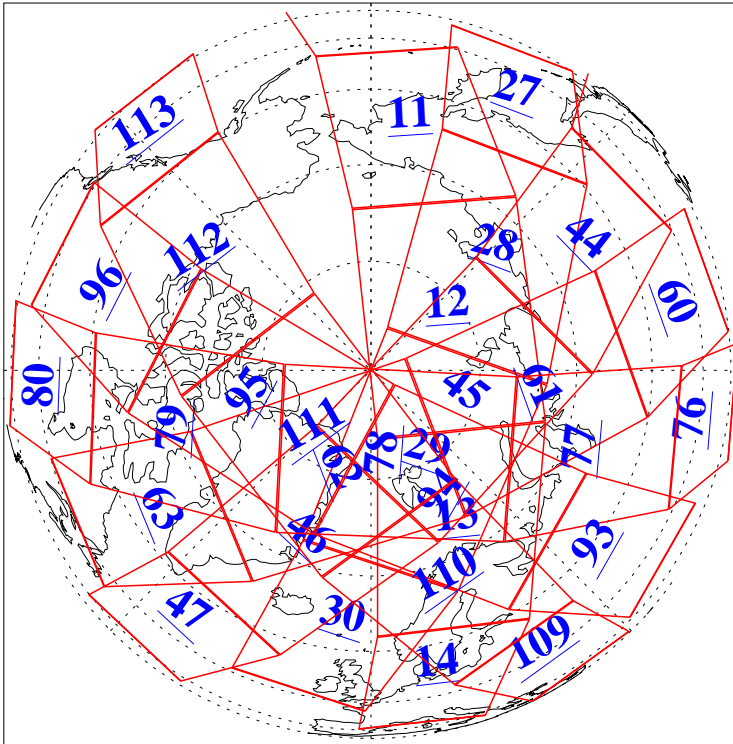

L1B Availability
AMSU Granules: 239
HSB Granules: 0
AIRS Granules: 240

25 Dec 2018
DoY 359
Aqua Day 6079
Granules: 1 to 120

Granules: 121 to 240

Legend: AMSU Available, HSB Available, AIRS Available

L1B Availability
AMSU Granules: 239
HSB Granules: 0
AIRS Granules: 240

25 Dec 2018
DoY 359
Aqua Day 6079

Ascending Granules

Descending Granules

Legend: AMSU Available, HSB Available, AIRS Available

L1B Availability
 AMSU Granules: 239
 HSB Granules: 0
 AIRS Granules: 240

25 Dec 2018
 DoY 359
 Aqua Day 6079

Northern Hemisphere Granules

Southern Hemisphere Granules

Legend: AMSU Available, HSB Available, AIRS Available