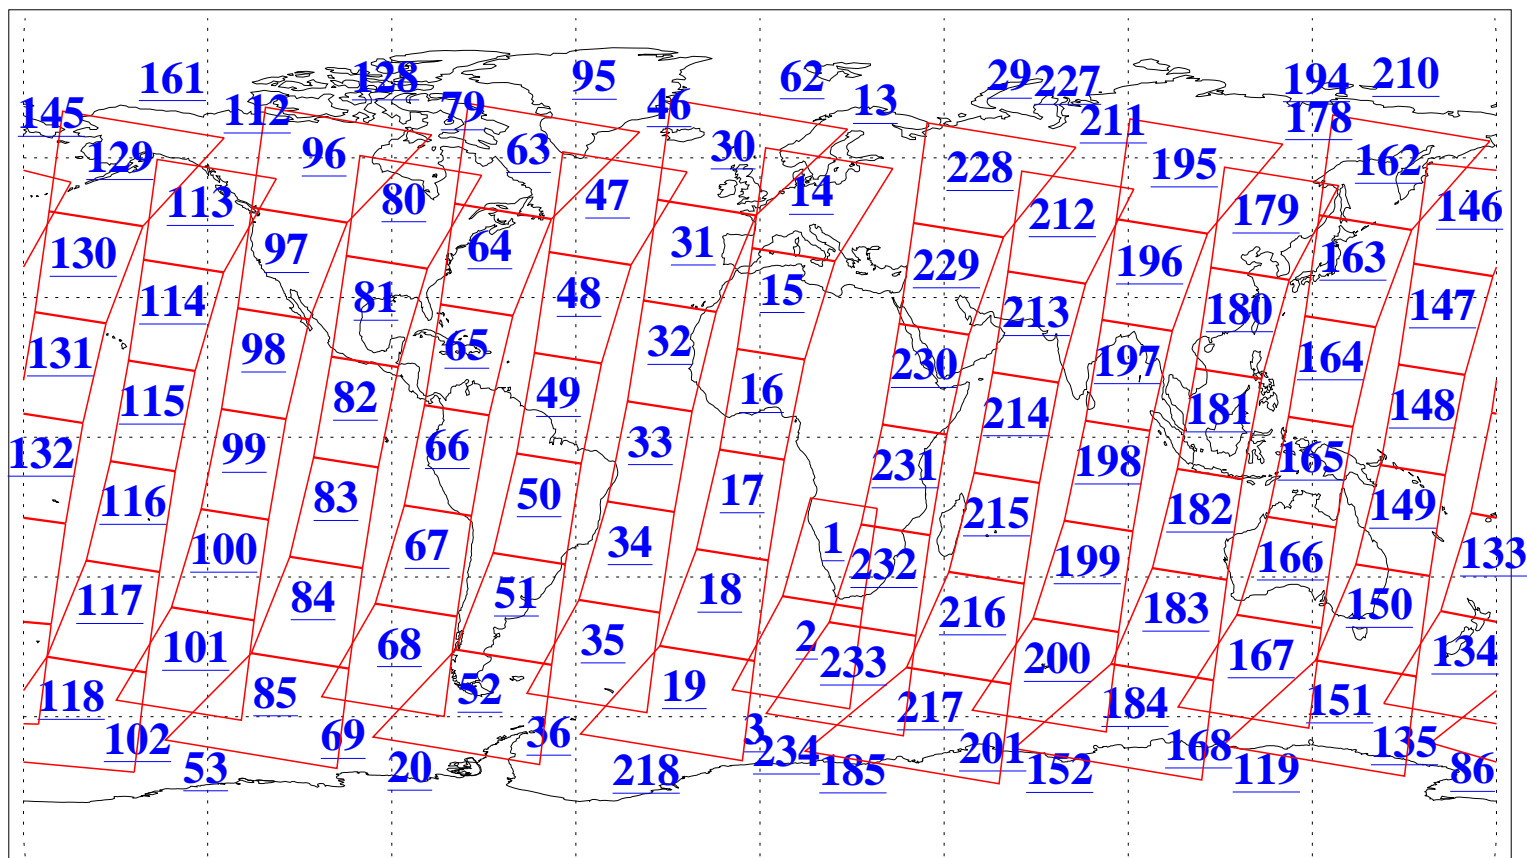

L1B Availability
AMSU Granules: 239
HSB Granules: 0
AIRS Granules: 240

25 Dec 2018
DoY 359
Aqua Day 6079
Granules: 1 to 120

Granules: 121 to 240

Legend: AMSU Available, HSB Available, AIRS Available

L1B Availability
AMSU Granules: 239
HSB Granules: 0
AIRS Granules: 240

25 Dec 2018
DoY 359
Aqua Day 6079

Ascending Granules

Descending Granules

Legend: AMSU Available, HSB Available, AIRS Available

L1B Availability
 AMSU Granules: 239
 HSB Granules: 0
 AIRS Granules: 240

25 Dec 2018
 DoY 359
 Aqua Day 6079

Northern Hemisphere Granules

Southern Hemisphere Granules

Legend: AMSU Available, HSB Available, AIRS Available