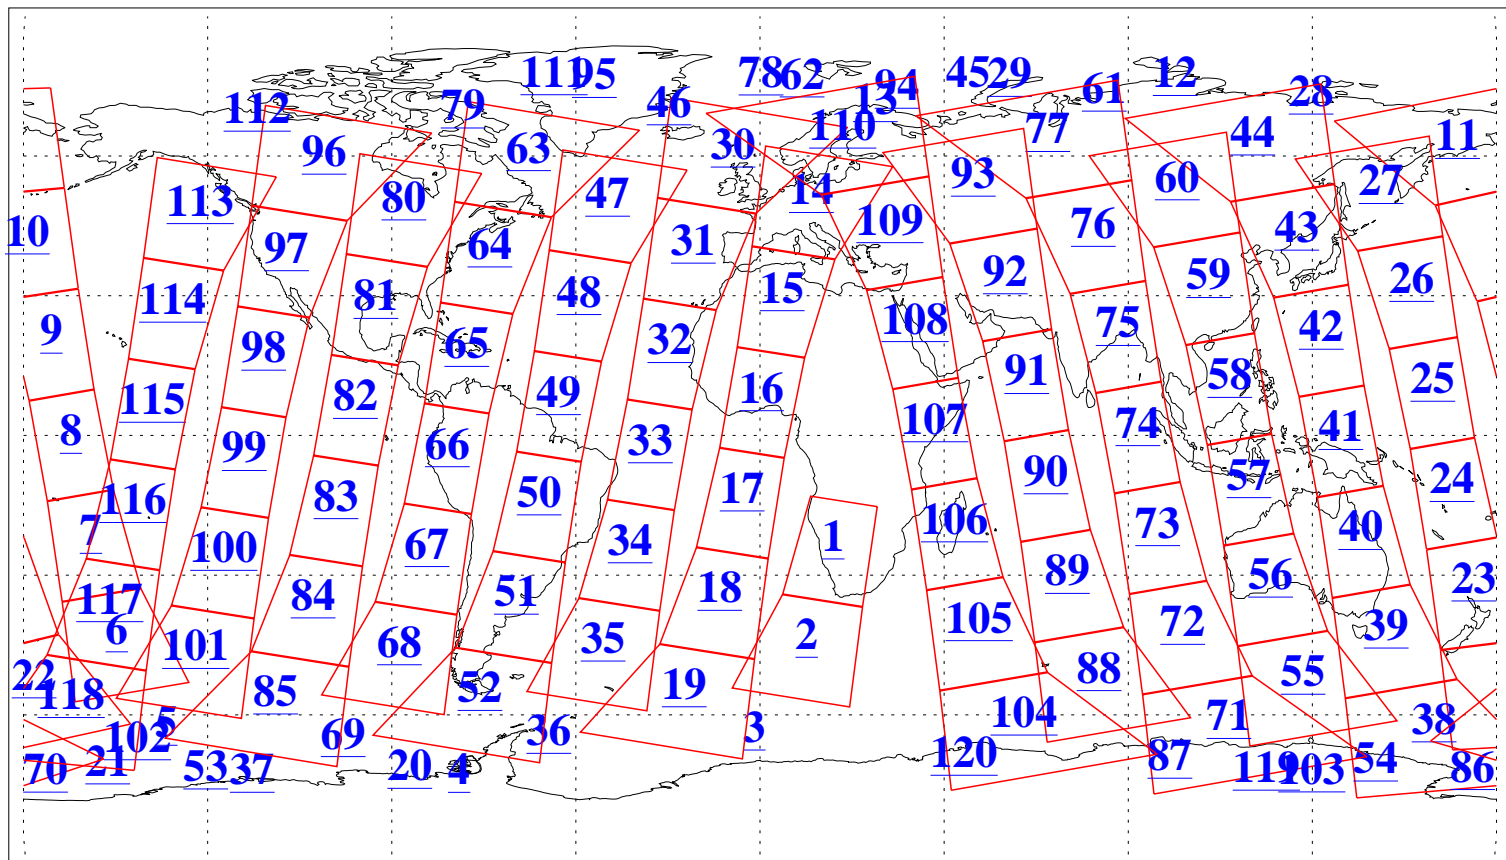

L1B Availability
AMSU Granules: 239
HSB Granules: 0
AIRS Granules: 240

25 Dec 2018
DoY 359
Aqua Day 6079
Granules: 1 to 120

Granules: 121 to 240

Legend: AMSU Available, HSB Available, AIRS Available

L1B Availability
AMSU Granules: 239
HSB Granules: 0
AIRS Granules: 240

25 Dec 2018
DoY 359
Aqua Day 6079

Ascending Granules

Descending Granules

Legend: AMSU Available, HSB Available, AIRS Available

L1B Availability
 AMSU Granules: 239
 HSB Granules: 0
 AIRS Granules: 240

25 Dec 2018
 DoY 359
 Aqua Day 6079

Northern Hemisphere Granules

Southern Hemisphere Granules

Legend: AMSU Available, HSB Available, AIRS Available