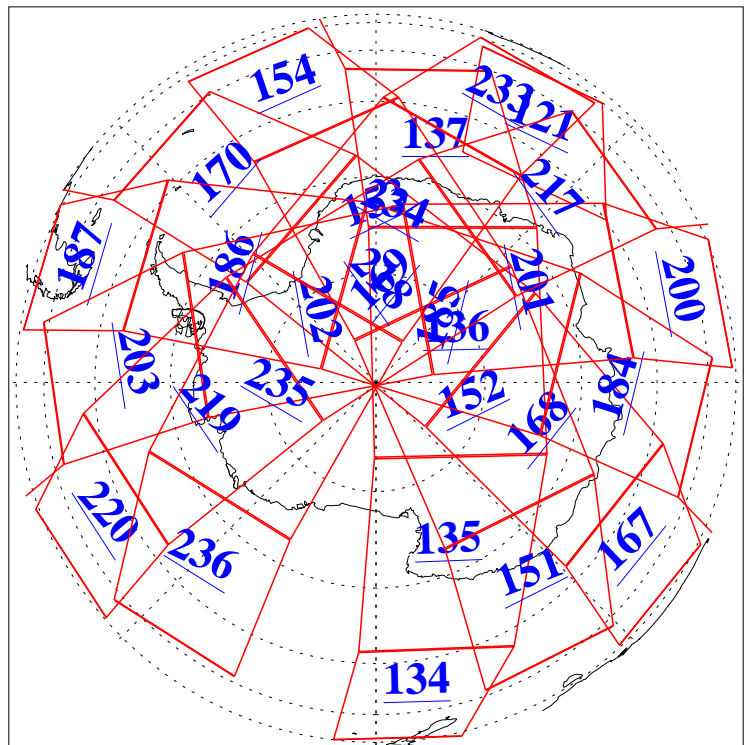

L1B Availability
AMSU Granules: 239
HSB Granules: 0
AIRS Granules: 240

25 Dec 2018
DoY 359
Aqua Day 6079
Granules: 1 to 120

Granules: 121 to 240

Legend: AMSU Available, HSB Available, AIRS Available

L1B Availability
AMSU Granules: 239
HSB Granules: 0
AIRS Granules: 240

25 Dec 2018
DoY 359
Aqua Day 6079

Ascending Granules

Descending Granules

Legend: AMSU Available, HSB Available, AIRS Available

L1B Availability
 AMSU Granules: 239
 HSB Granules: 0
 AIRS Granules: 240

25 Dec 2018
 DoY 359
 Aqua Day 6079

Northern Hemisphere Granules

Southern Hemisphere Granules

Legend: AMSU Available, HSB Available, AIRS Available