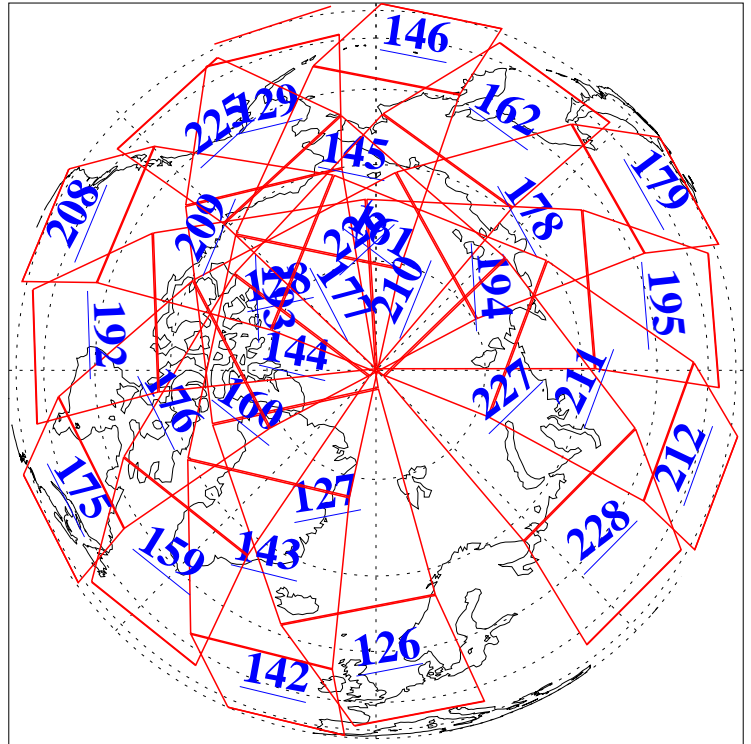

25 Dec 2018
DoY 359
Aqua Day 6079

Ascending Granules

Descending Granules

Legend: AMSU Available, HSB Available, AIRS Available

L1B Availability
 AMSU Granules: 239
 HSB Granules: 0
 AIRS Granules: 240

25 Dec 2018
 DoY 359
 Aqua Day 6079

Northern Hemisphere Granules

Southern Hemisphere Granules

Legend: AMSU Available, HSB Available, AIRS Available