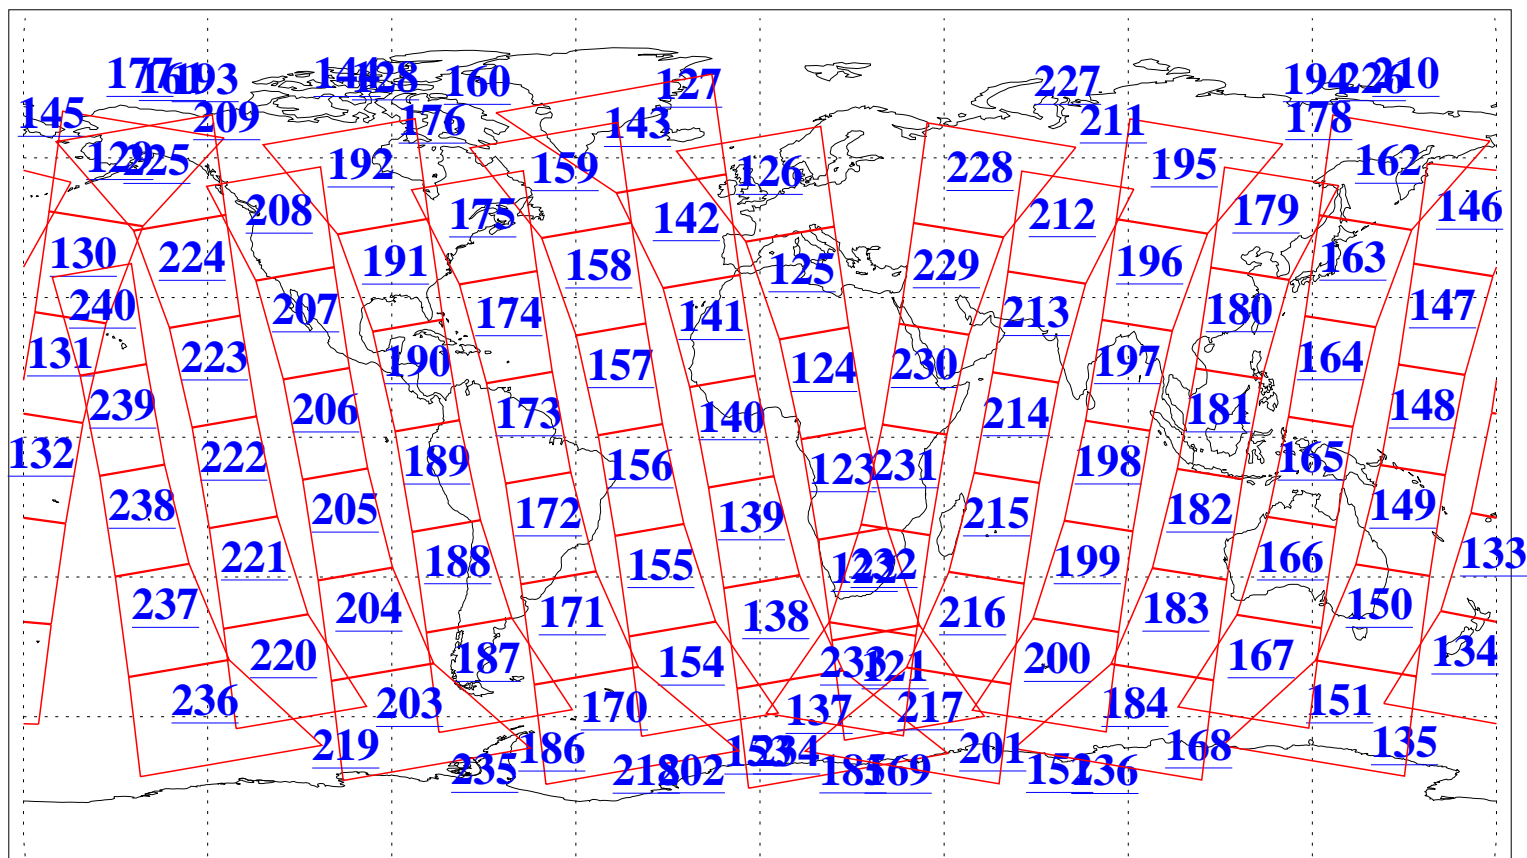

L1B Availability
AMSU Granules: 239
HSB Granules: 0
AIRS Granules: 240

25 Dec 2018
DoY 359
Aqua Day 6079
Granules: 1 to 120

Granules: 121 to 240

Legend: AMSU Available, HSB Available, AIRS Available

L1B Availability
AMSU Granules: 239
HSB Granules: 0
AIRS Granules: 240

25 Dec 2018
DoY 359
Aqua Day 6079

Ascending Granules

Descending Granules

Legend: AMSU Available, HSB Available, AIRS Available

L1B Availability
 AMSU Granules: 239
 HSB Granules: 0
 AIRS Granules: 240

25 Dec 2018
 DoY 359
 Aqua Day 6079

Northern Hemisphere Granules

Southern Hemisphere Granules

Legend: AMSU Available, HSB Available, AIRS Available