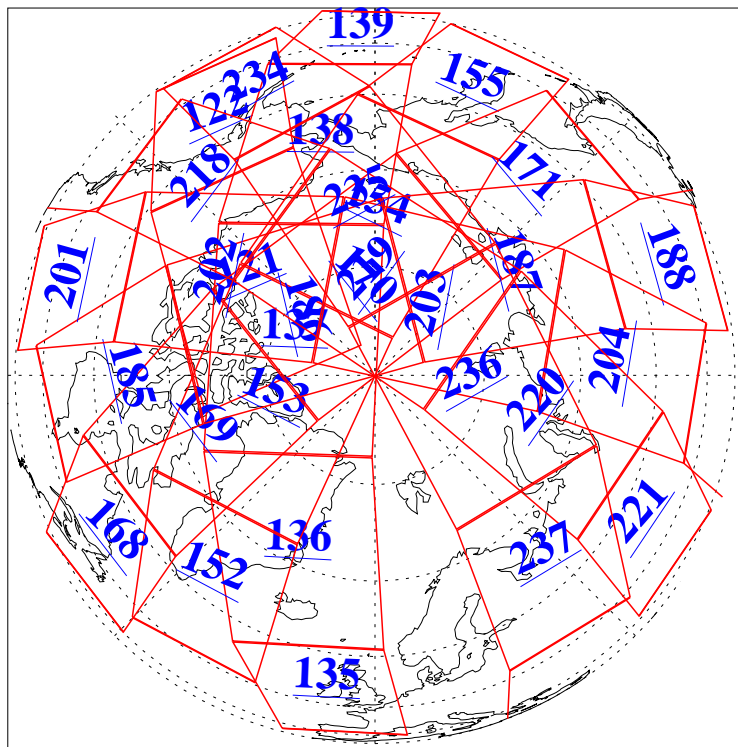

L1B Availability
AMSU Granules: 240
HSB Granules: 0
AIRS Granules: 240

24 Dec 2018
DoY 358
Aqua Day 6078
Granules: 1 to 120

Granules: 121 to 240

Legend: AMSU Available, HSB Available, AIRS Available

L1B Availability
AMSU Granules: 240
HSB Granules: 0
AIRS Granules: 240

24 Dec 2018
DoY 358
Aqua Day 6078

Ascending Granules

Descending Granules

Legend: AMSU Available, HSB Available, AIRS Available

L1B Availability
 AMSU Granules: 240
 HSB Granules: 0
 AIRS Granules: 240

24 Dec 2018
 DoY 358
 Aqua Day 6078

Northern Hemisphere Granules

Southern Hemisphere Granules

Legend: AMSU Available, HSB Available, AIRS Available