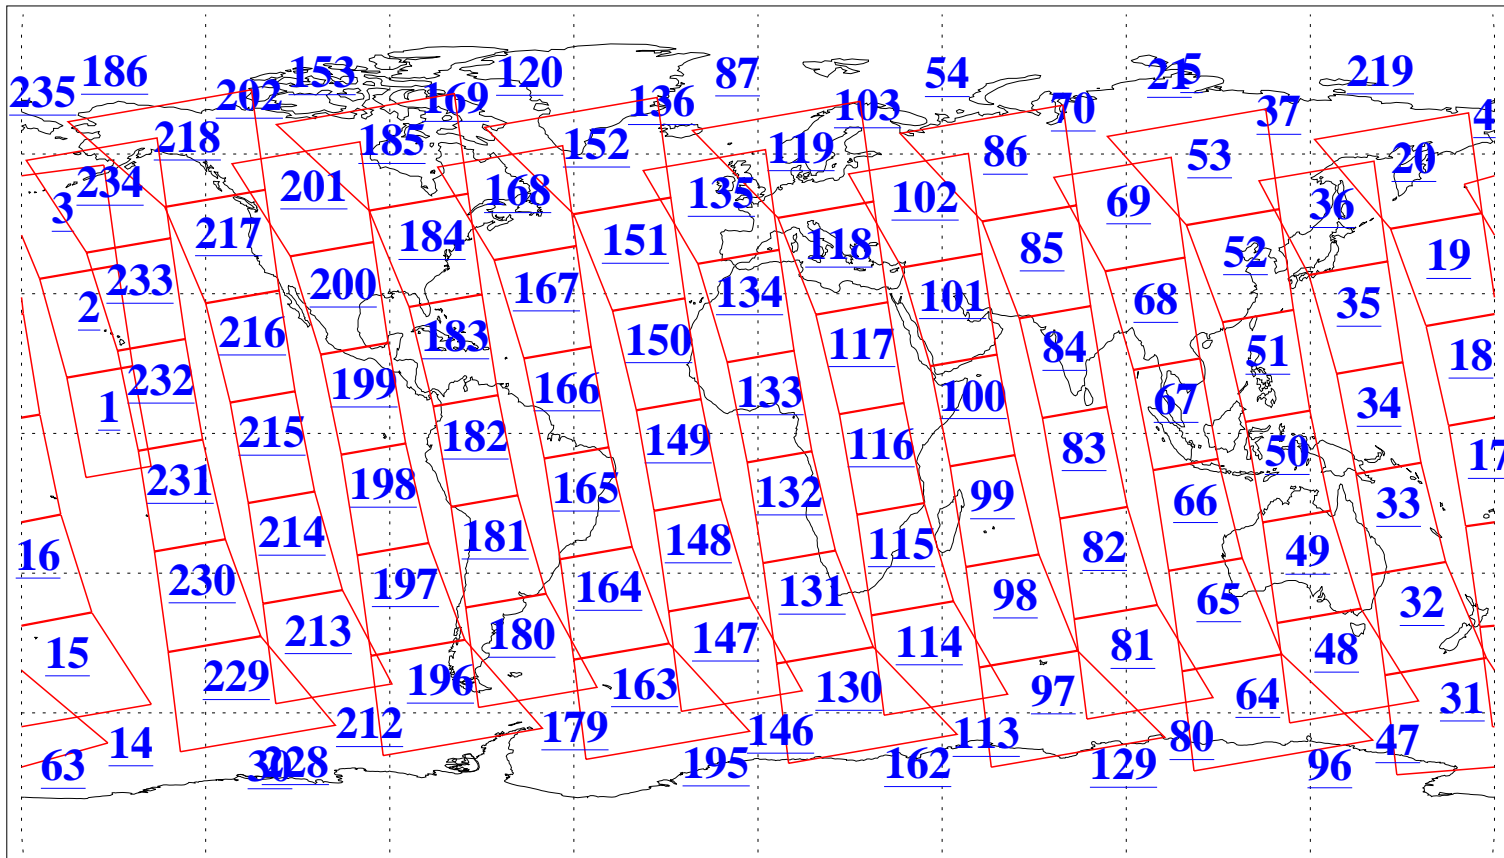

L1B Availability
AMSU Granules: 240
HSB Granules: 0
AIRS Granules: 240

24 Dec 2018
DoY 358
Aqua Day 6078
Granules: 1 to 120

Granules: 121 to 240

Legend: AMSU Available, HSB Available, AIRS Available

L1B Availability
AMSU Granules: 240
HSB Granules: 0
AIRS Granules: 240

24 Dec 2018
DoY 358
Aqua Day 6078

Ascending Granules

Descending Granules

Legend: AMSU Available, HSB Available, AIRS Available

L1B Availability
 AMSU Granules: 240
 HSB Granules: 0
 AIRS Granules: 240

24 Dec 2018
 DoY 358
 Aqua Day 6078

Northern Hemisphere Granules

Southern Hemisphere Granules

Legend: AMSU Available, HSB Available, AIRS Available