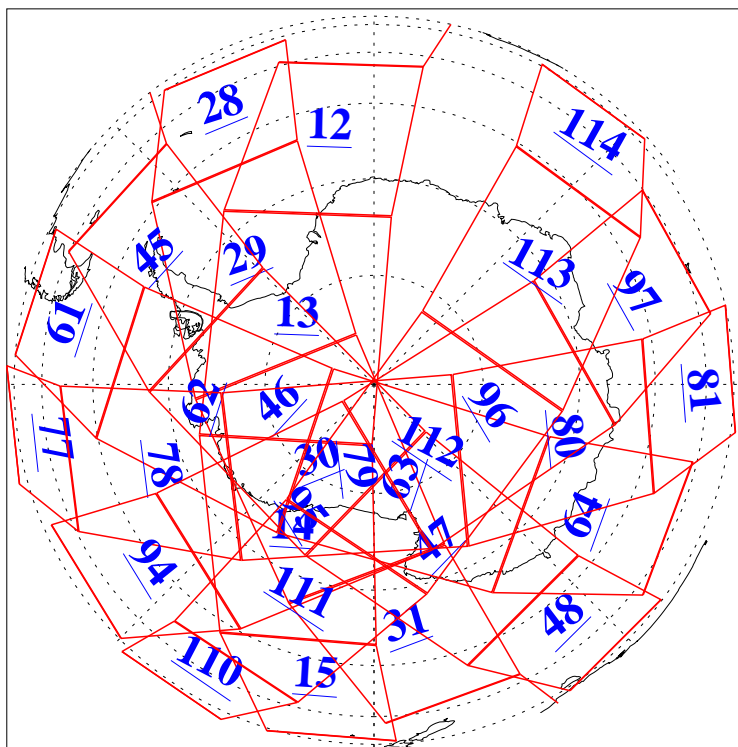

L1B Availability
AMSU Granules: 240
HSB Granules: 0
AIRS Granules: 240

24 Dec 2018
DoY 358
Aqua Day 6078
Granules: 1 to 120

Granules: 121 to 240

Legend: AMSU Available, HSB Available, AIRS Available

L1B Availability
AMSU Granules: 240
HSB Granules: 0
AIRS Granules: 240

24 Dec 2018
DoY 358
Aqua Day 6078

Ascending Granules

Descending Granules

Legend: AMSU Available, HSB Available, AIRS Available

L1B Availability
 AMSU Granules: 240
 HSB Granules: 0
 AIRS Granules: 240

24 Dec 2018
 DoY 358
 Aqua Day 6078

Northern Hemisphere Granules

Southern Hemisphere Granules

Legend: AMSU Available, HSB Available, AIRS Available