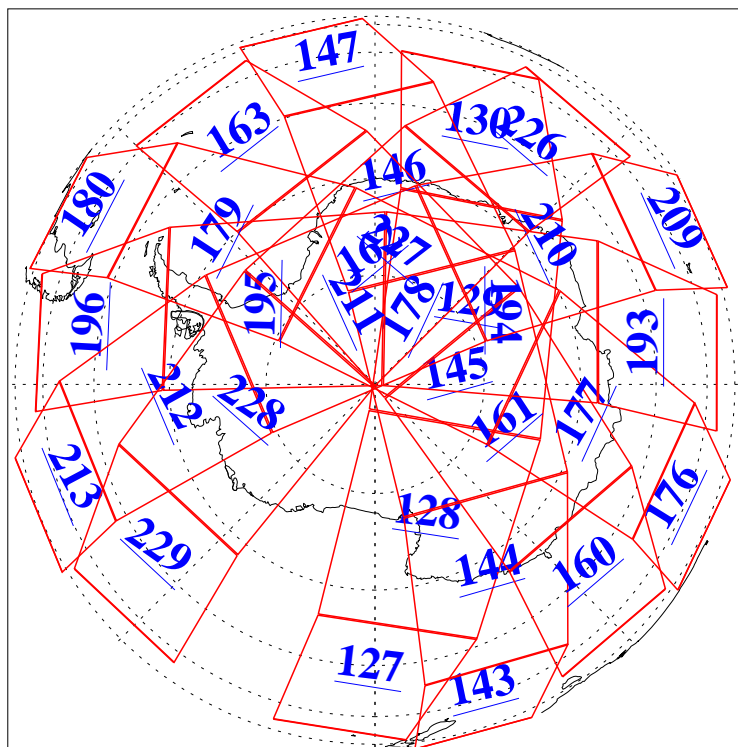

24 Dec 2018
DoY 358
Aqua Day 6078

Ascending Granules

Descending Granules

Legend: AMSU Available, HSB Available, AIRS Available

L1B Availability
 AMSU Granules: 240
 HSB Granules: 0
 AIRS Granules: 240

24 Dec 2018
 DoY 358
 Aqua Day 6078

Northern Hemisphere Granules

Southern Hemisphere Granules

Legend: AMSU Available, HSB Available, AIRS Available