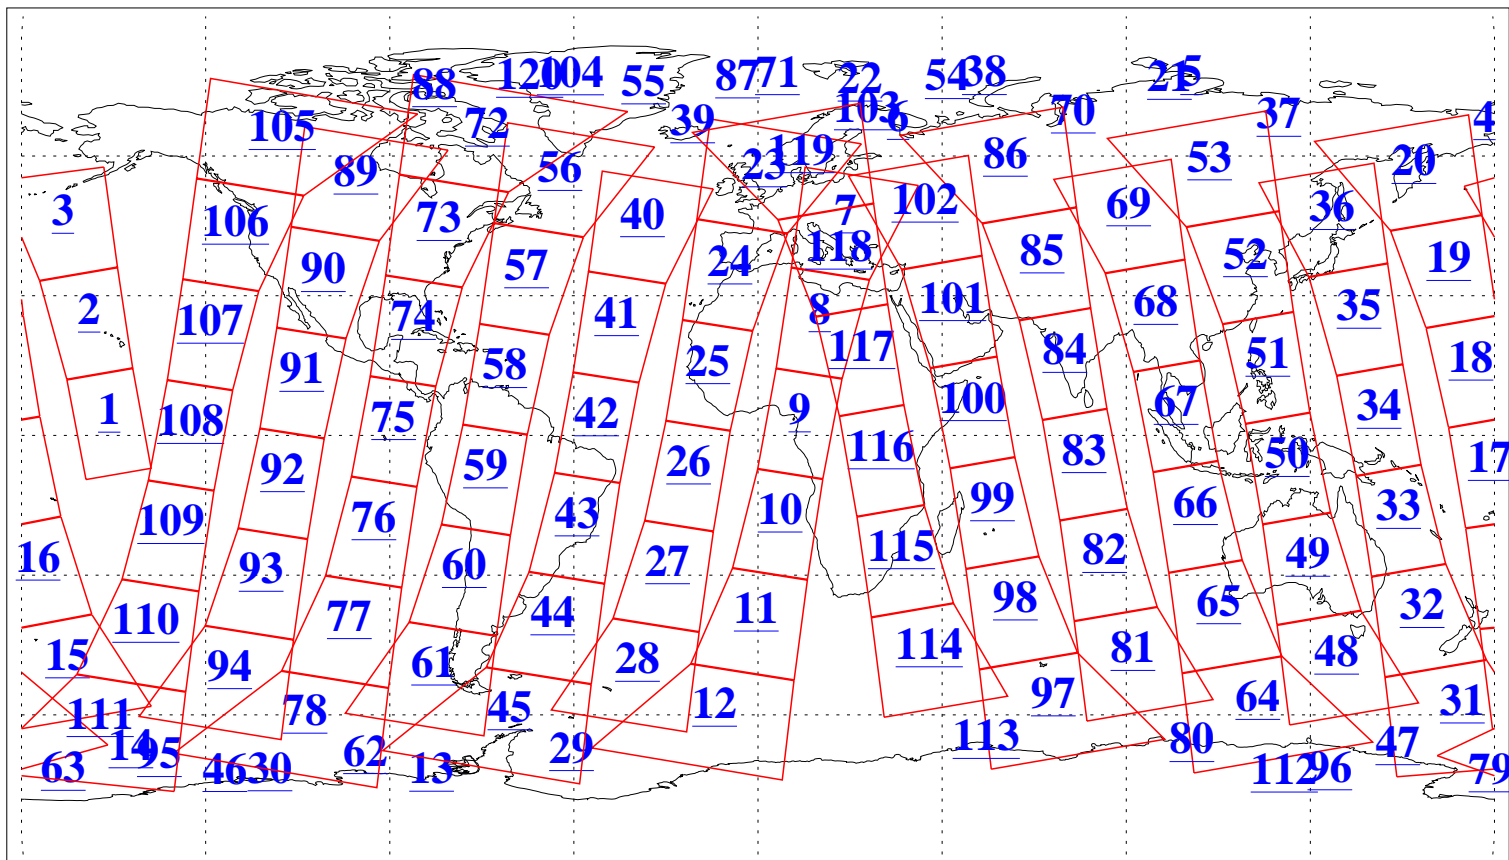

L1B Availability
AMSU Granules: 240
HSB Granules: 0
AIRS Granules: 240

24 Dec 2018
DoY 358
Aqua Day 6078
Granules: 1 to 120

Granules: 121 to 240

Legend: AMSU Available, HSB Available, AIRS Available

L1B Availability
AMSU Granules: 240
HSB Granules: 0
AIRS Granules: 240

24 Dec 2018
DoY 358
Aqua Day 6078

Ascending Granules

Descending Granules

Legend: AMSU Available, HSB Available, AIRS Available

L1B Availability
 AMSU Granules: 240
 HSB Granules: 0
 AIRS Granules: 240

24 Dec 2018
 DoY 358
 Aqua Day 6078

Northern Hemisphere Granules

Southern Hemisphere Granules

Legend: AMSU Available, HSB Available, AIRS Available