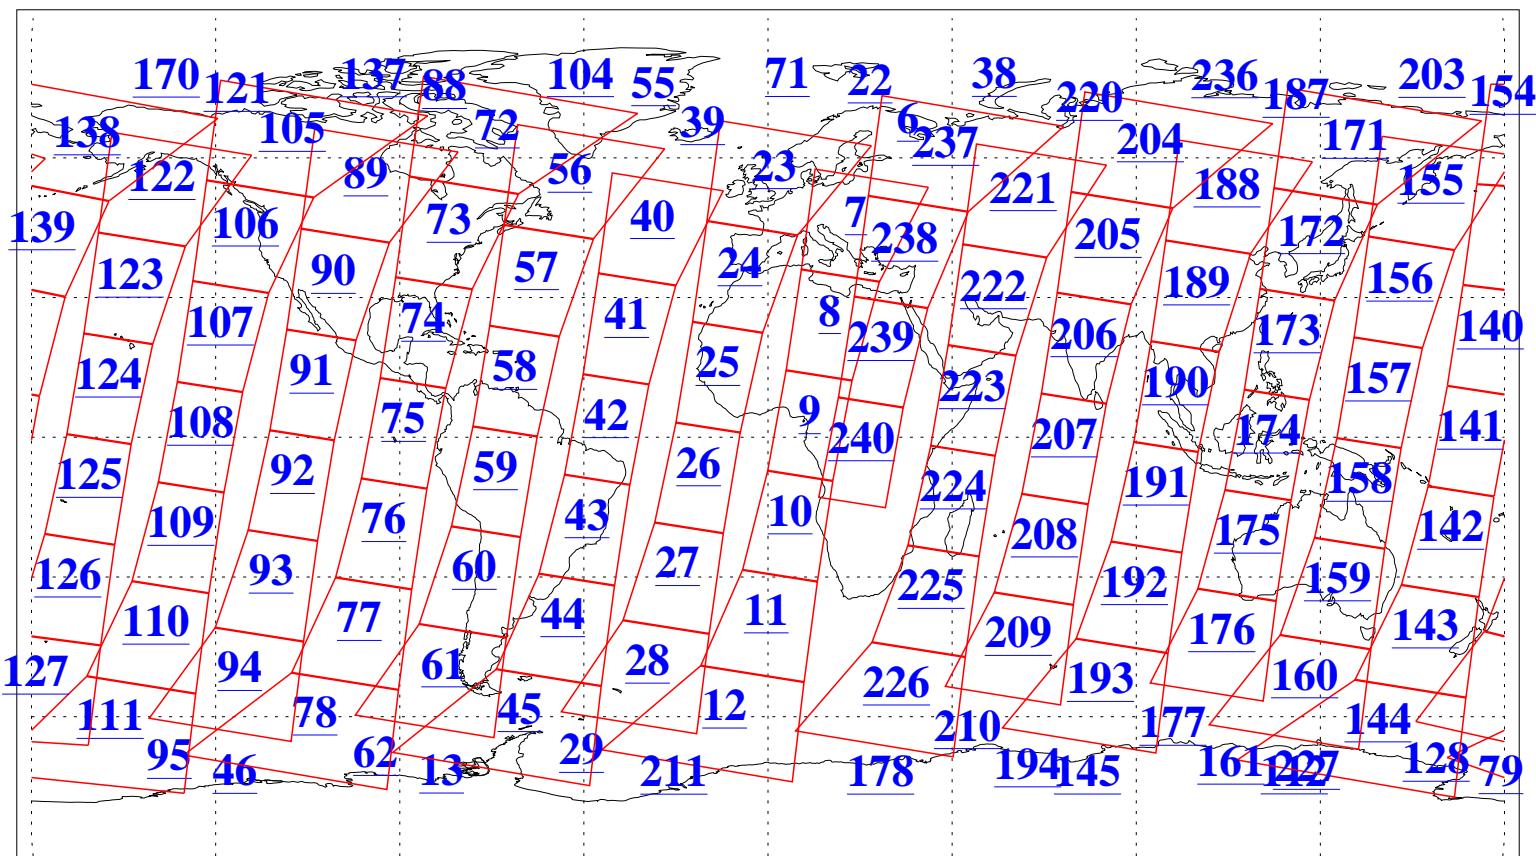

L1B Availability
AMSU Granules: 240
HSB Granules: 0
AIRS Granules: 240

24 Dec 2018
DoY 358
Aqua Day 6078
Granules: 1 to 120

Granules: 121 to 240

Legend: AMSU Available, HSB Available, AIRS Available

L1B Availability
AMSU Granules: 240
HSB Granules: 0
AIRS Granules: 240

24 Dec 2018
DoY 358
Aqua Day 6078

Ascending Granules

Descending Granules

Legend: AMSU Available, HSB Available, AIRS Available

L1B Availability
 AMSU Granules: 240
 HSB Granules: 0
 AIRS Granules: 240

24 Dec 2018
 DoY 358
 Aqua Day 6078

Northern Hemisphere Granules

Southern Hemisphere Granules

Legend: AMSU Available, HSB Available, AIRS Available