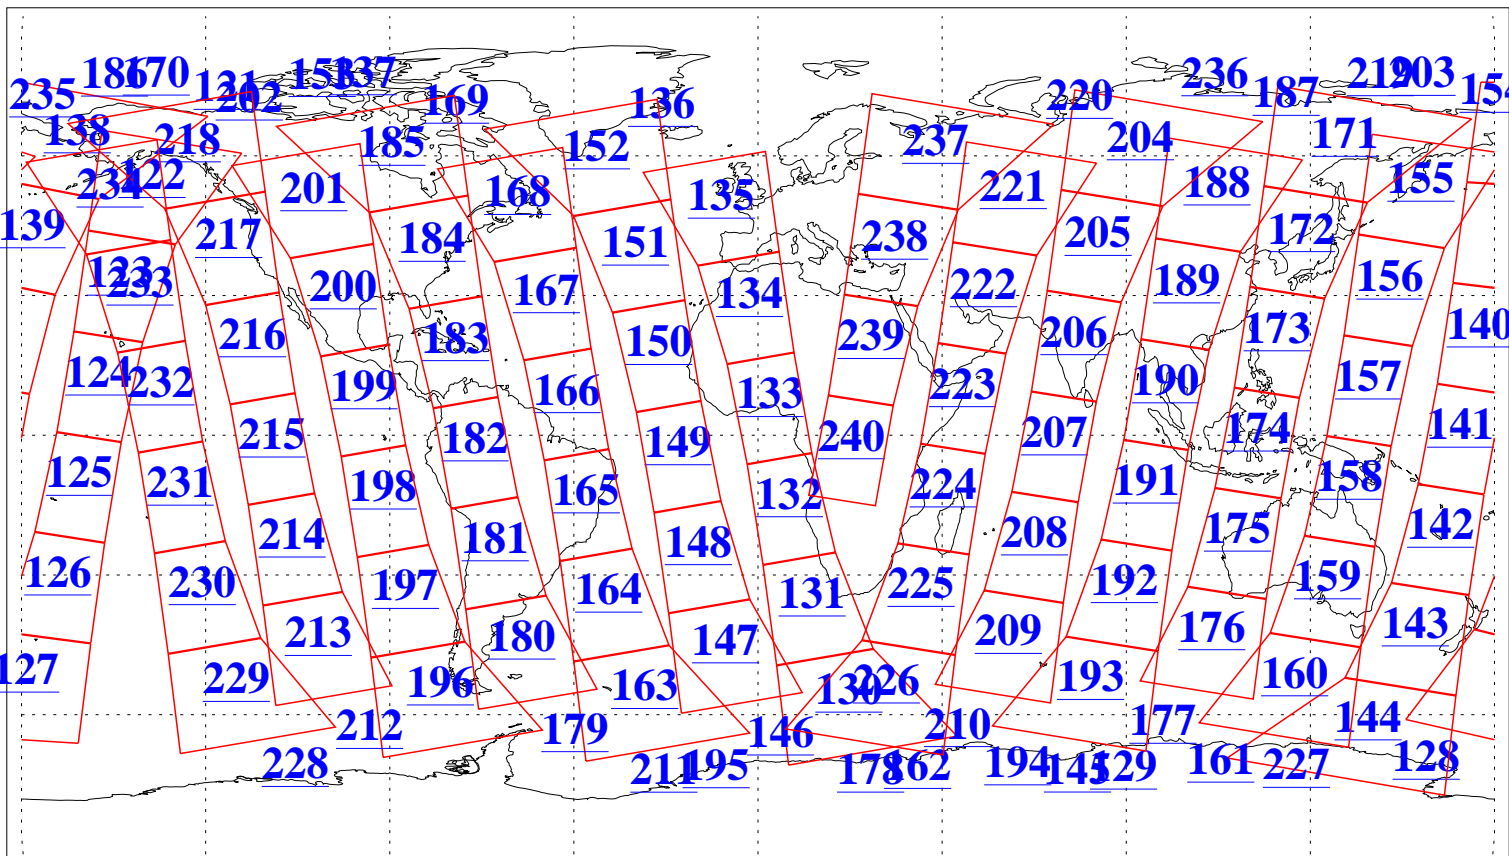

L1B Availability
AMSU Granules: 240
HSB Granules: 0
AIRS Granules: 240

24 Dec 2018
DoY 358
Aqua Day 6078
Granules: 1 to 120

Granules: 121 to 240

Legend: AMSU Available, HSB Available, AIRS Available

L1B Availability
AMSU Granules: 240
HSB Granules: 0
AIRS Granules: 240

24 Dec 2018
DoY 358
Aqua Day 6078

Ascending Granules

Descending Granules

Legend: AMSU Available, HSB Available, AIRS Available

L1B Availability
 AMSU Granules: 240
 HSB Granules: 0
 AIRS Granules: 240

24 Dec 2018
 DoY 358
 Aqua Day 6078

Northern Hemisphere Granules

Southern Hemisphere Granules

Legend: AMSU Available, HSB Available, AIRS Available