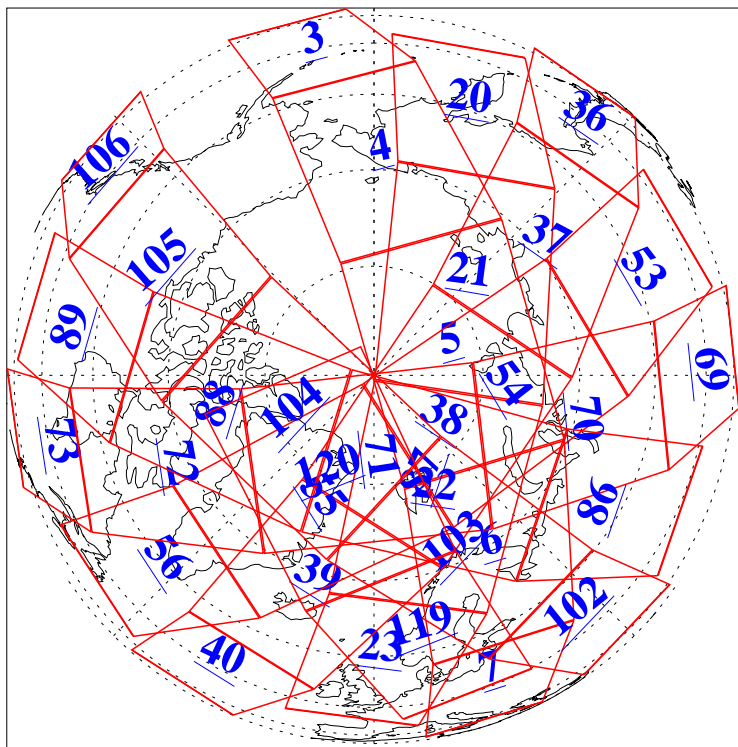

L1B Availability
AMSU Granules: 240
HSB Granules: 0
AIRS Granules: 240

24 Dec 2018
DoY 358
Aqua Day 6078
Granules: 1 to 120

Granules: 121 to 240

Legend: AMSU Available, HSB Available, AIRS Available

L1B Availability
AMSU Granules: 240
HSB Granules: 0
AIRS Granules: 240

24 Dec 2018
DoY 358
Aqua Day 6078

Ascending Granules

Descending Granules

Legend: AMSU Available, HSB Available, AIRS Available

L1B Availability
 AMSU Granules: 240
 HSB Granules: 0
 AIRS Granules: 240

24 Dec 2018
 DoY 358
 Aqua Day 6078

Northern Hemisphere Granules

Southern Hemisphere Granules

Legend: AMSU Available, HSB Available, AIRS Available